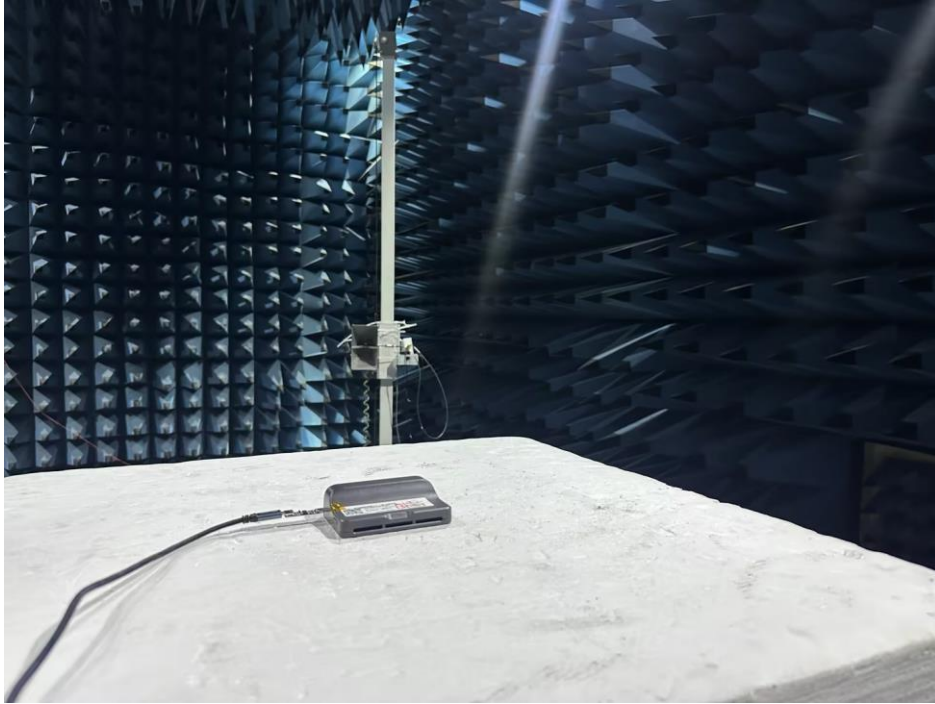

Appendix

Photographs of Test Setup for KSCR2407001267AT

Test Model No.: SoloTag v1.1

Test Setup Photo

RF conducted test setup

Radiated Spurious Emissions (30MHz-1GHz)

Radiated Spurious Emissions (Above 1GHz)

Conducted Emissions at AC Power Line (150kHz-30MHz)