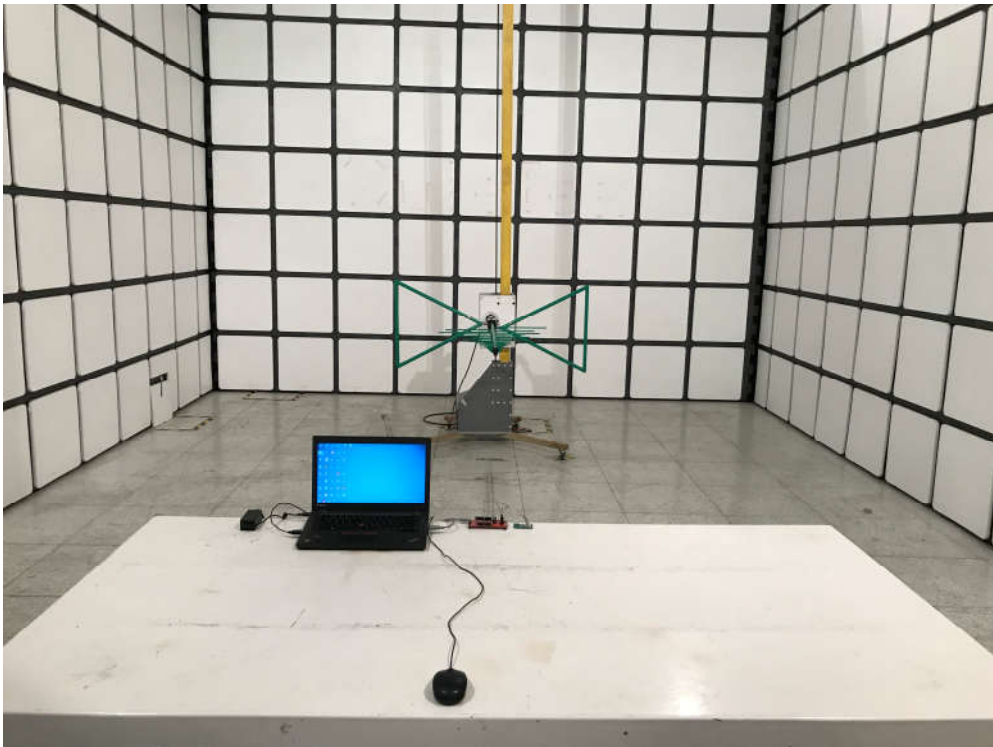

FCC Part15.247&IC Test Setup Photograph

Test Mode: Mode 1

Description: Conducted Test Setup

Test Mode: Mode 1

Description: Front View of Conducted emission Test Setup

Test Mode: Mode 1

Description: Side View of Conducted emission Test Setup

Description: Radiated Emission Test Setup for Below 1GHz

Description: Radiated Emission Test Setup for 1~18GHz

Description: Radiated Emission Test Setup for Above 18GHz