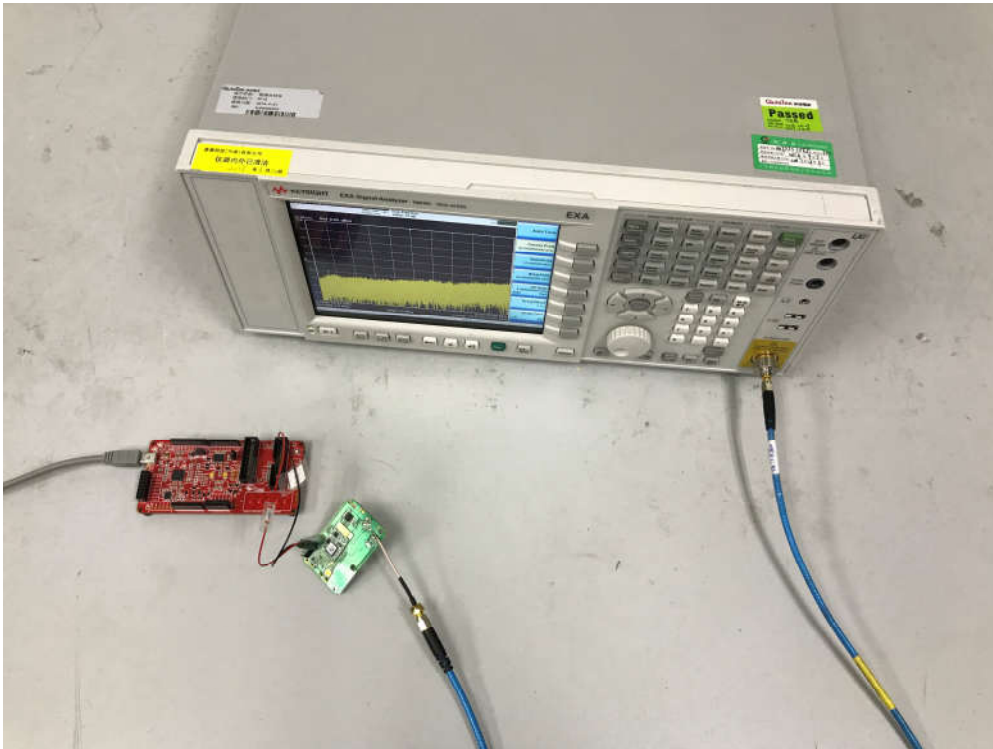

FCC Part15.247&IC Test Setup Photograph

Test Mode: Mode 1

Description: Conducted Test Setup

Test Mode: Mode 1

Description: Front View of Conducted emission Test Setup

Test Mode: Mode 1

Description: Side View of Conducted emission Test Setup

Description: Radiated Emission Test Setup for Below 1GHz

Description: Radiated Emission Test Setup for 1~18GHz

Description: Radiated Emission Test Setup for Above 18GHz