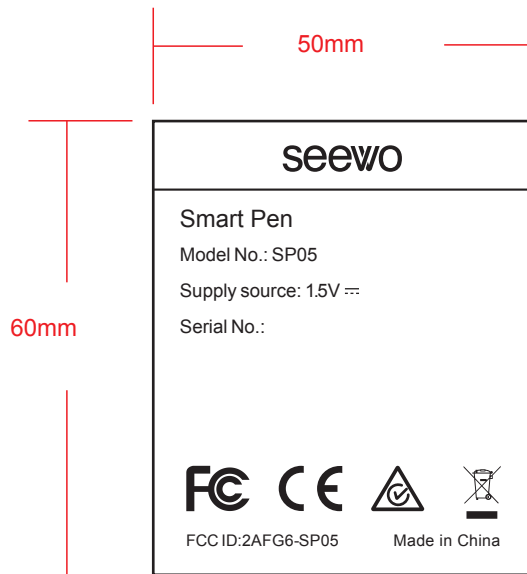

FILE No.		
REV.	V1.0	

157g单铜纸

广州视睿电子科技有限公司 GUANGZHOU SHI RUI ELECTRONIC CO.,LTD.				
PART No.	SP05-P02-J46101-V1.0			
PART NAME	铭牌	MATERIAL	PC, T=0.25mm	
UNIT	mm	SCALE	1: 1	SHEET 1/1
DESIGN	CLIENT CHK'D			
CHK'D				
APP'D				AD BOARD