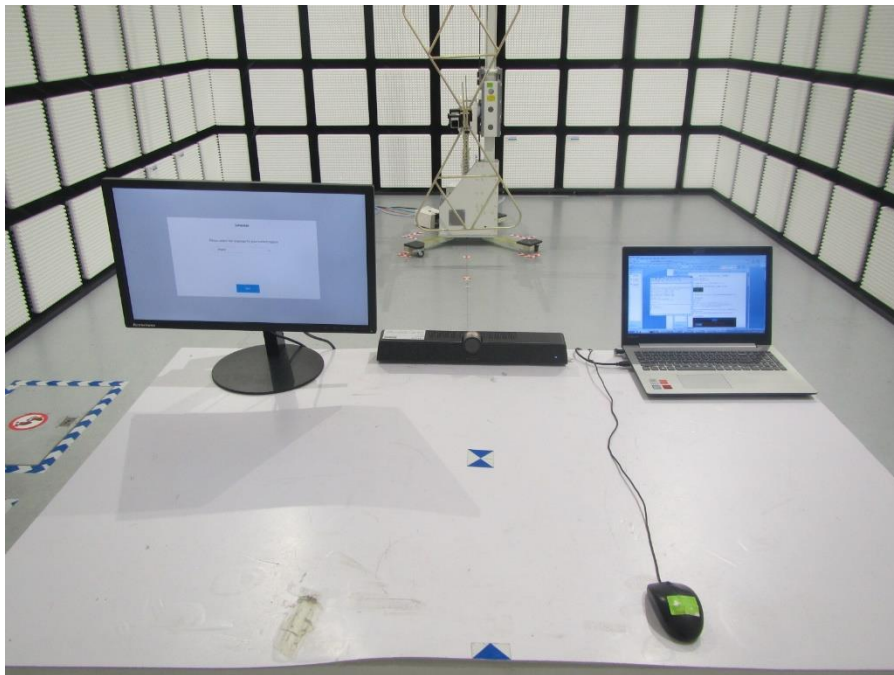

# **Setup Photographs**

RADIATED RF MEASUREMENT SETUP (ABOVE 1 GHz)  
MEASUREMENT POSITION (X axis)

MEASUREMENT POSITION (Y axis)

MEASUREMENT POSITION (Z axis)

RADIATED RF MEASUREMENT SETUP (30MHz~1GHz)

RADIATED RF MEASUREMENT SETUP (Below 30MHz)