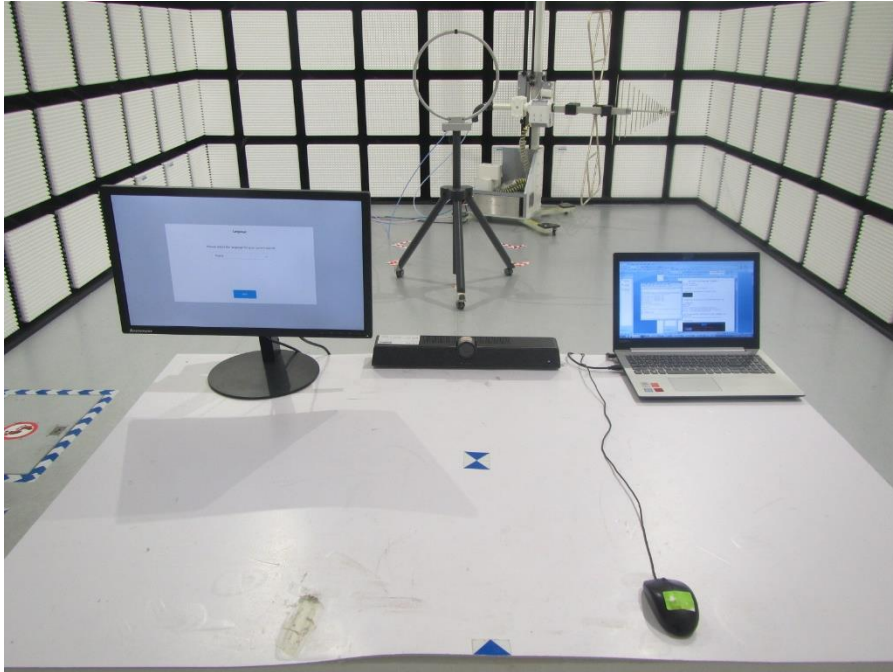

# **Setup Photographs**

RADIATED RF MEASUREMENT SETUP (ABOVE 1 GHz)  
MEASUREMENT POSITION (X axis)

MEASUREMENT POSITION (Y axis)

MEASUREMENT POSITION (Z axis)

RADIATED RF MEASUREMENT SETUP (30MHz~1GHz)

RADIATED RF MEASUREMENT SETUP (Below 30MHz)

POWERLINE CONDUCTED EMISSIONS MEASUREMENT SETUP