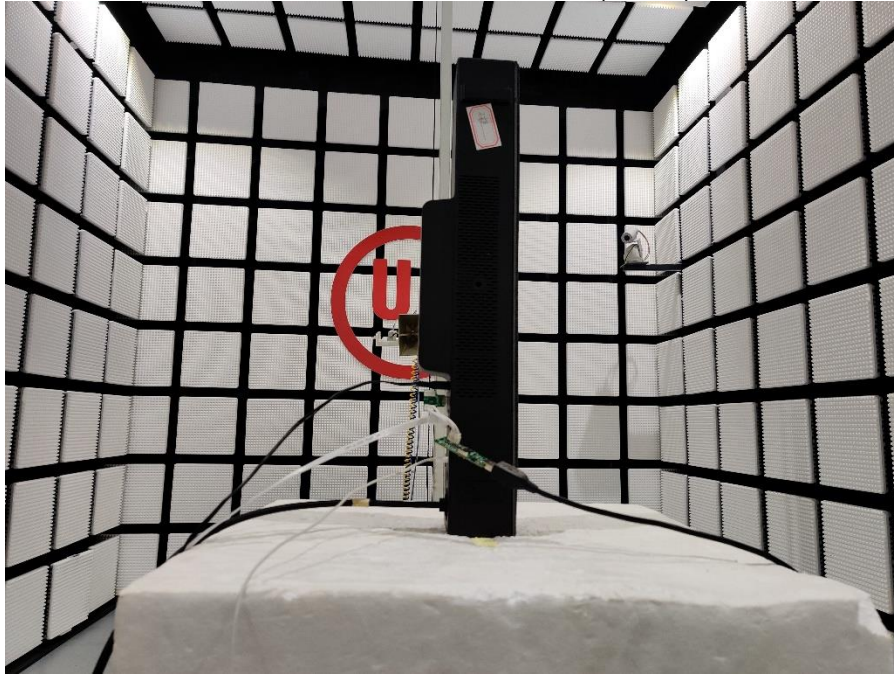

# **Setup Photographs**

RADIATED RF MEASUREMENT SETUP (ABOVE 1 GHz)  
MEASUREMENT POSITION (X axis)

MEASUREMENT POSITION (Y axis)

MEASUREMENT POSITION (Z axis)

RADIATED RF MEASUREMENT SETUP (30MHz~1GHz)

RADIATED RF MEASUREMENT SETUP (Below 30MHz)

POWERLINE CONDUCTED EMISSIONS MEASUREMENT SETUP