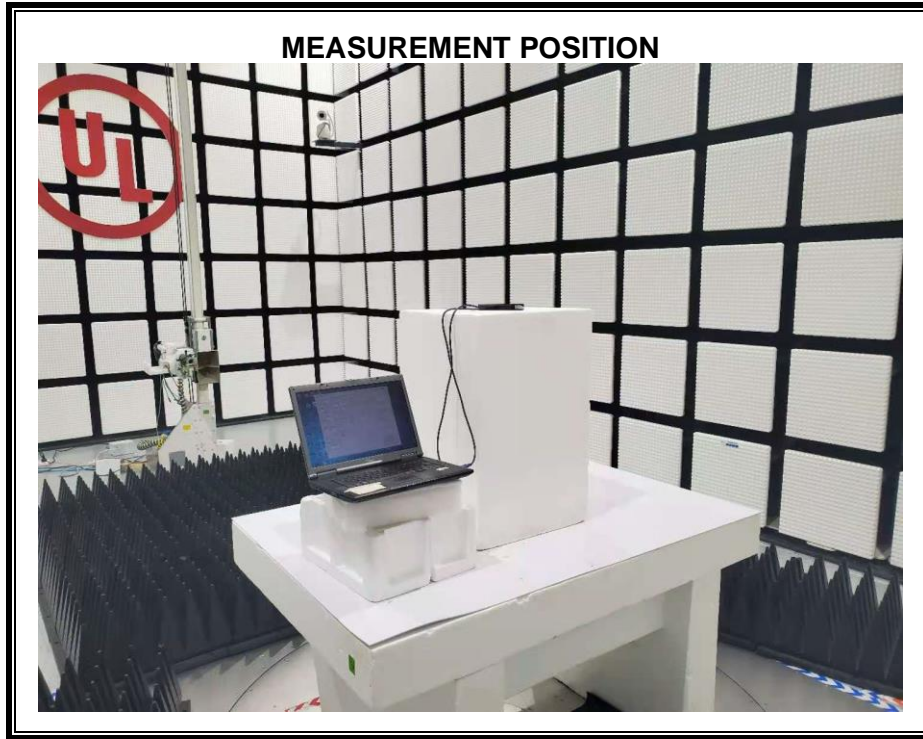

Appendix II

Setup Photographs

RADIATED RF MEASUREMENT SETUP (ABOVE 1 GHz)

MEASUREMENT POSITION (Y axis)

MEASUREMENT POSITION (Z axis)

RADIATED RF MEASUREMENT SETUP (30MHz~1GHz)

RADIATED RF MEASUREMENT SETUP (Below 30MHz)