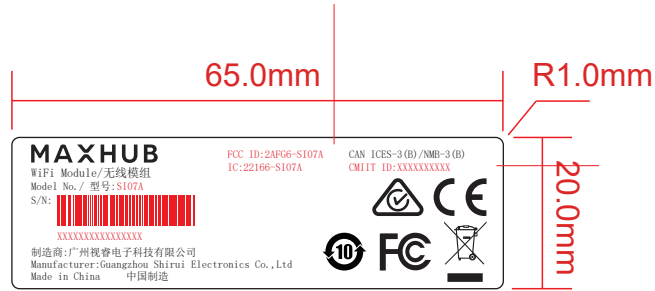

REVISIONS RECORD			
REVISION	DESCRIPTION	DATE	REVISED BY
V1.0	NEW	2020-12-10	朱月光

Label location