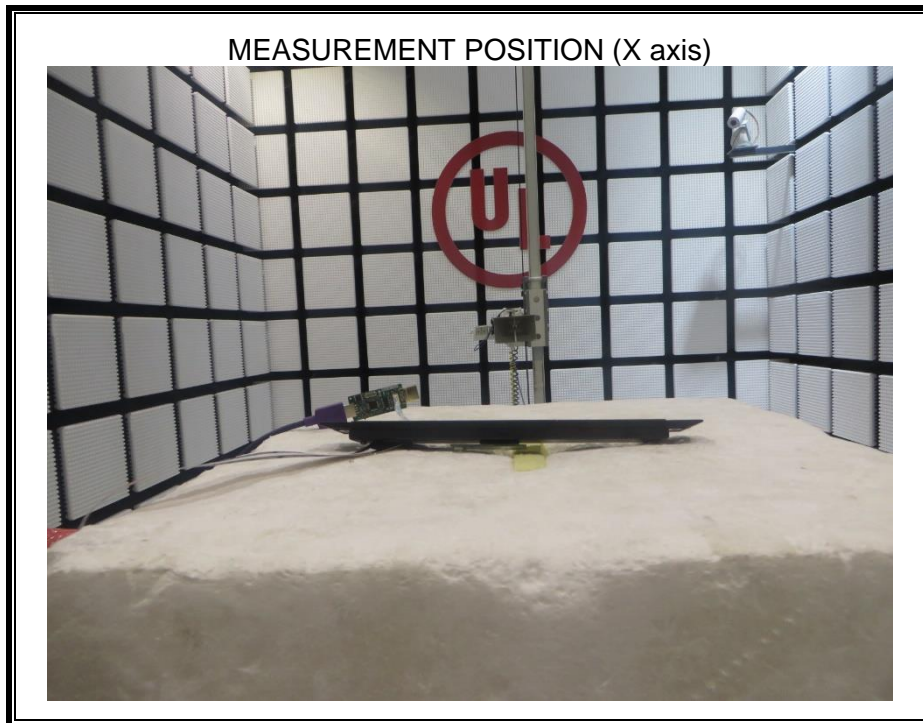

Appendix II

Setup Photographs

RADIATED RF MEASUREMENT SETUP (ABOVE 1 GHz)

MEASUREMENT POSITION (Y axis)

MEASUREMENT POSITION (Z axis)

RADIATED RF MEASUREMENT SETUP (30MHz~1GHz)

RADIATED RF MEASUREMENT SETUP (Below 30MHz)

POWERLINE CONDUCTED EMISSIONS MEASUREMENT SETUP