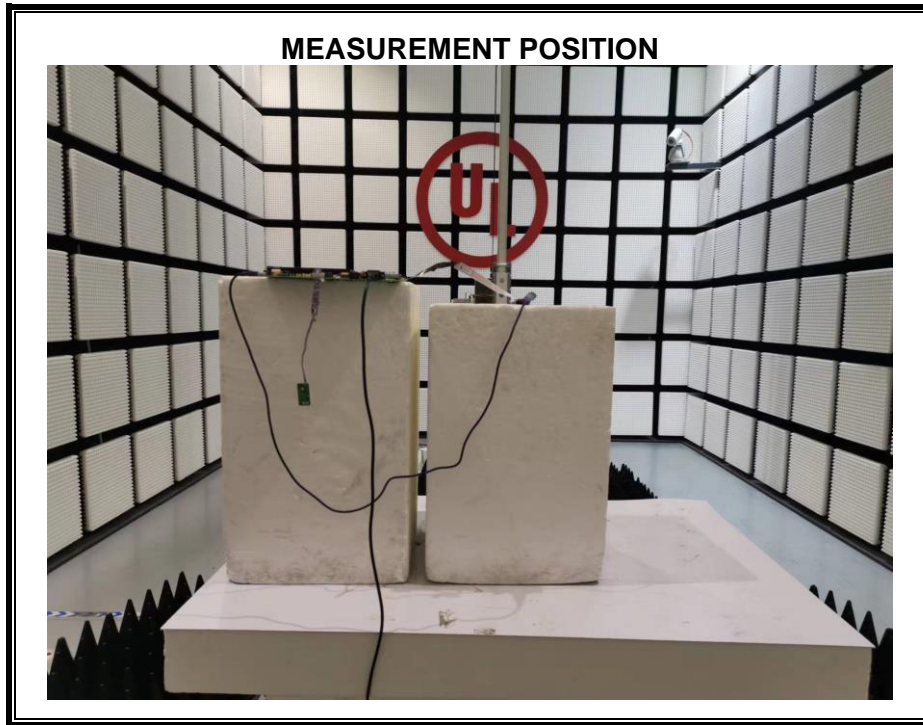

Appendix II

Setup Photographs

RADIATED RF MEASUREMENT SETUP (ABOVE 1 GHz)

MEASUREMENT POSITION (Y axis)

MEASUREMENT POSITION (Z axis)

RADIATED RF MEASUREMENT SETUP (30MHz~1GHz)

RADIATED RF MEASUREMENT SETUP (Below 30MHz)

POWERLINE CONDUCTED EMISSIONS MEASUREMENT SETUP