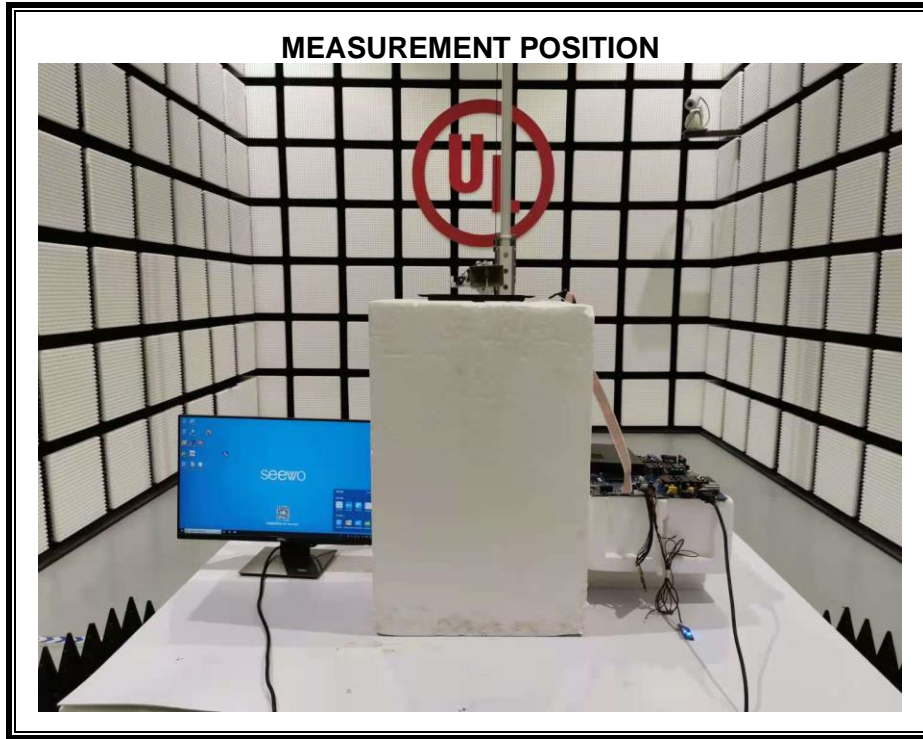

# **Setup Photographs**

RADIATED RF MEASUREMENT SETUP (ABOVE 1 GHz)

MEASUREMENT POSITION (Y axis)

MEASUREMENT POSITION (Z axis)

RADIATED RF MEASUREMENT SETUP (30MHz~1GHz)

RADIATED RF MEASUREMENT SETUP (Below 30MHz)

## POWERLINE CONDUCTED EMISSIONS MEASUREMENT SETUP