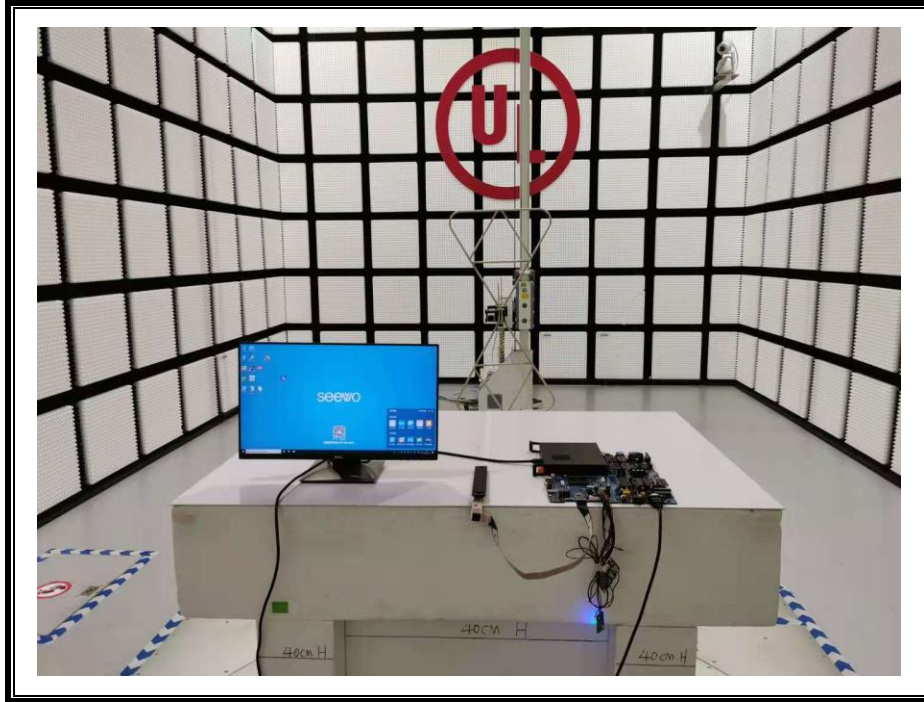

# **Setup Photographs**

RADIATED RF MEASUREMENT SETUP (ABOVE 1 GHz)

MEASUREMENT POSITION (Y axis)

MEASUREMENT POSITION (Z axis)

RADIATED RF MEASUREMENT SETUP (30MHz~1GHz)

RADIATED RF MEASUREMENT SETUP (Below 30MHz)