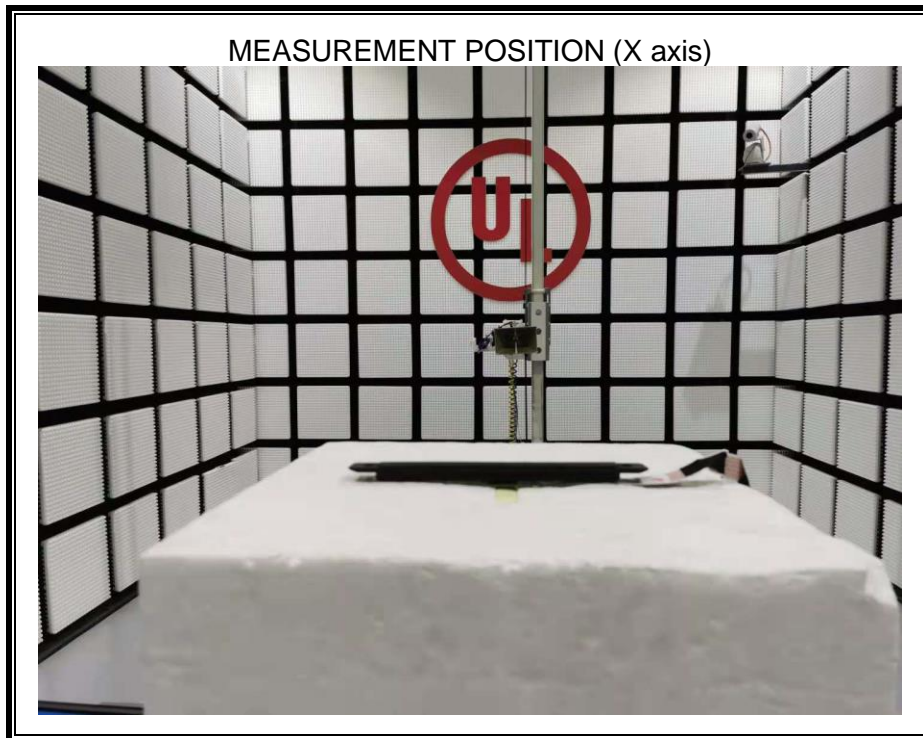

# **Setup Photographs**

RADIATED RF MEASUREMENT SETUP (ABOVE 1 GHz)

MEASUREMENT POSITION (Y axis)

MEASUREMENT POSITION (Z axis)

RADIATED RF MEASUREMENT SETUP (30MHz~1GHz)

RADIATED RF MEASUREMENT SETUP (Below 30MHz)