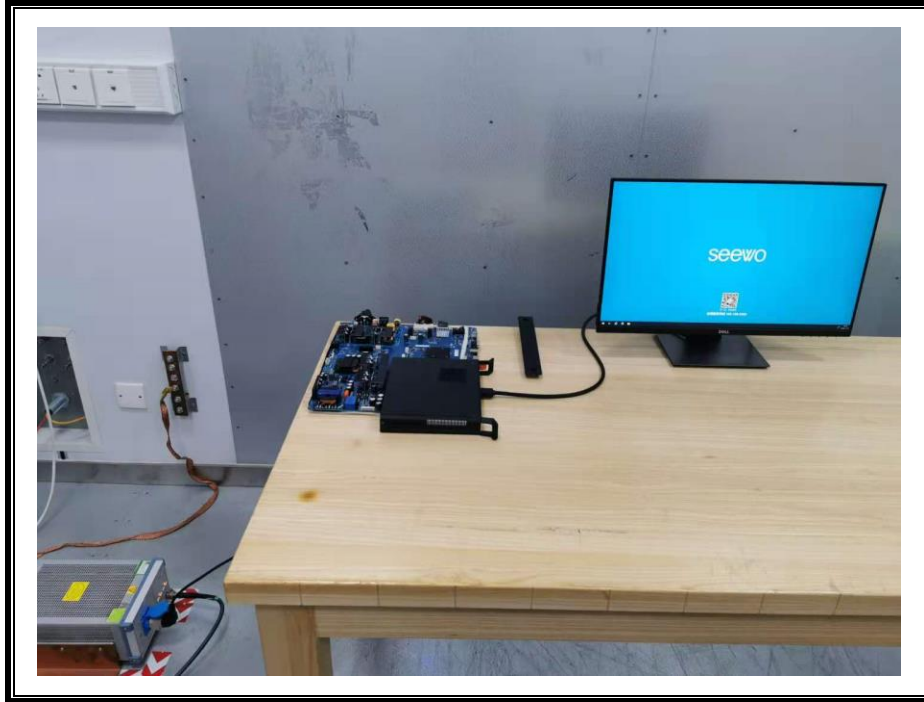

POWERLINE CONDUCTED EMISSIONS MEASUREMENT SETUP