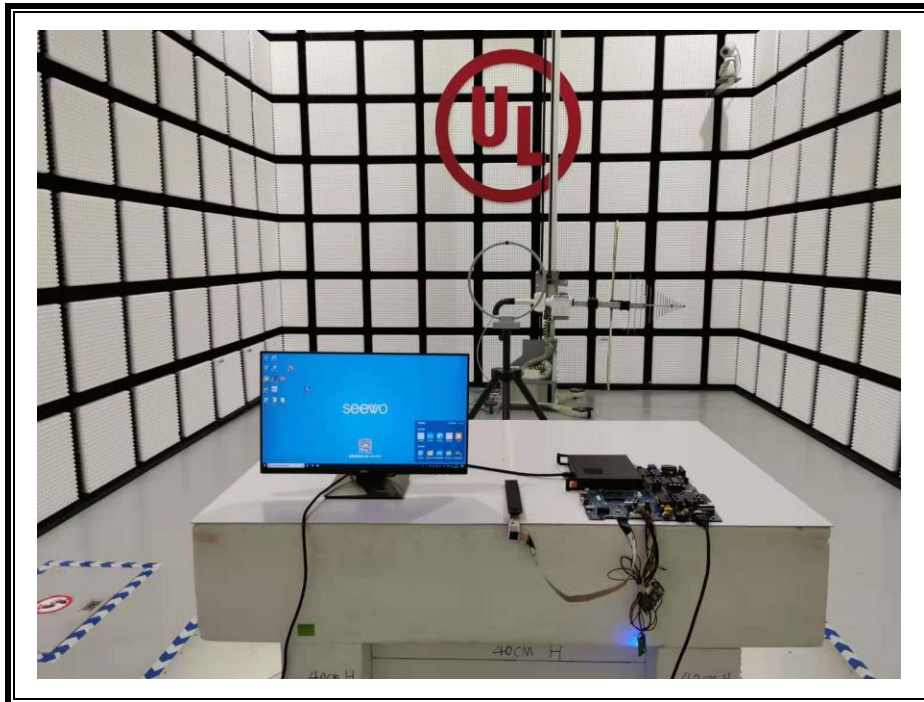

# **Setup Photographs**

RADIATED RF MEASUREMENT SETUP (ABOVE 1 GHz)

MEASUREMENT POSITION (Y axis)

MEASUREMENT POSITION (Z axis)

RADIATED RF MEASUREMENT SETUP (30MHz~1GHz)

RADIATED RF MEASUREMENT SETUP (Below 30MHz)