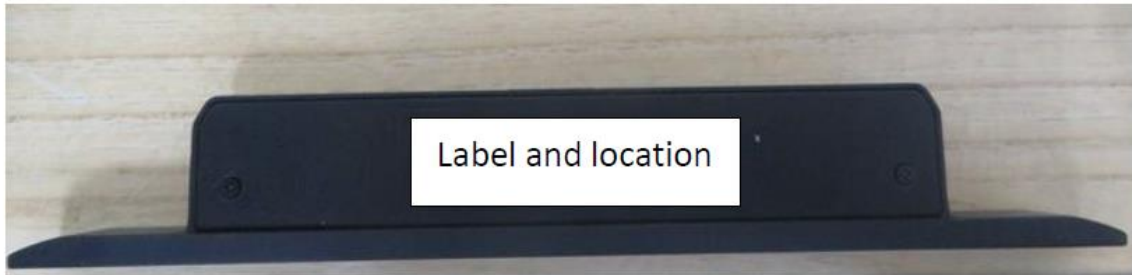

Label:

WiFi Module Model No.: CRD33 Input : 5V  1A S/N:  XXXXXXXXXXXXXXXXXXXX	FCC ID: 2AFG6-CRD33 EU Contact: MMD-Monitors & Displays Nederland B.V. Address: Prins Bernhardplein 200,1097 JB Amsterdam,the Netherlands     Made in China
For EU Manufacturer: Top Victory Investments Limited	

Label location:

The label is attached to the surface of the product with a permanent adhesive.