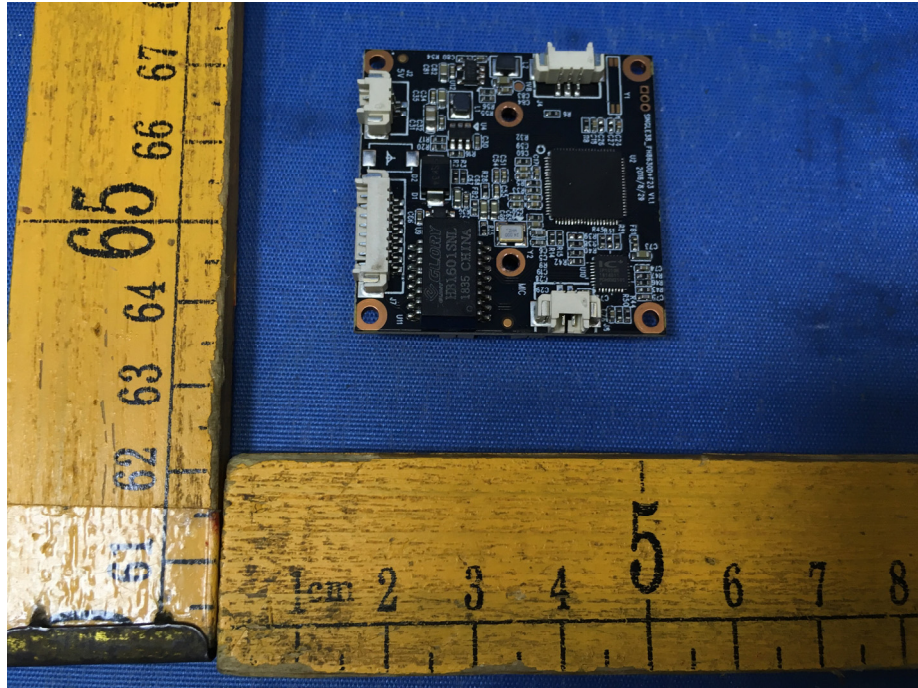

EUT – Internal View Model B4 FCC ID: 2AFG2-OIPC1

Appendix WTS18S11128403W_Photos

Appendix WTS18S11128403W_Photos

Appendix WTS18S11128403W_Photos