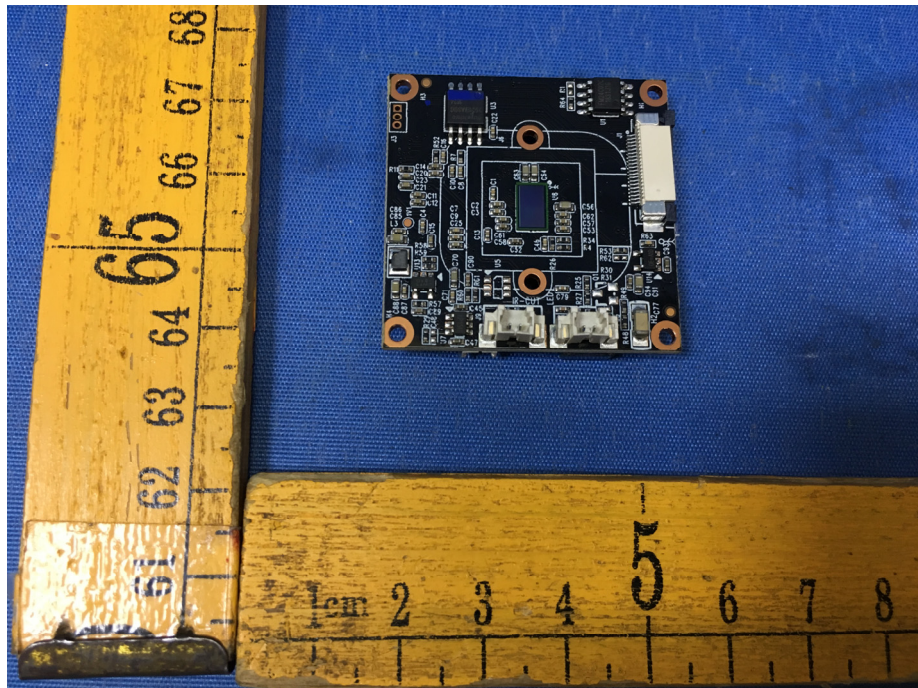

EUT – Internal View Model B4 FCC ID: 2AFG2-OIPC1

Appendix WTS18S11128403W_Photos

Appendix WTS18S11128403W_Photos

Appendix WTS18S11128403W_Photos