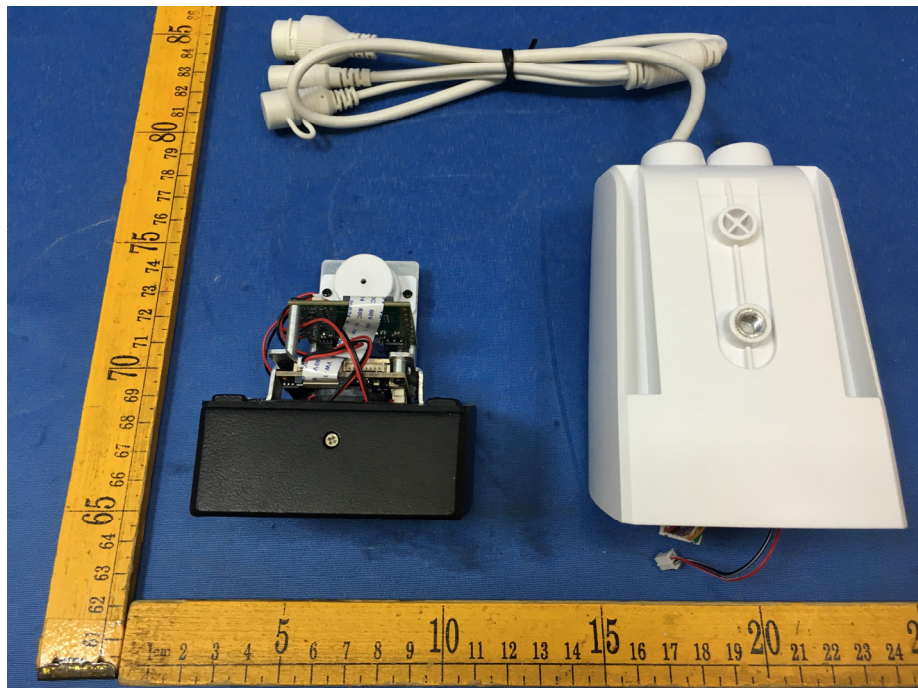

EUT – Internal View Model B4 FCC ID: 2AFG2-OIPC1

Appendix WTS18S11128403W_Photos

Appendix WTS18S11128403W_Photos

Appendix WTS18S11128403W_Photos