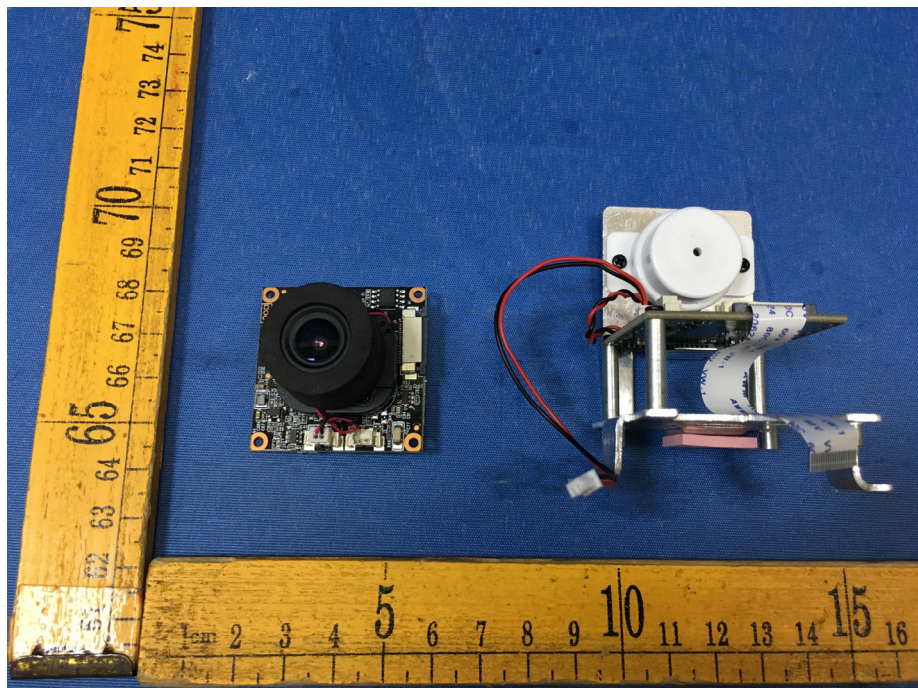

EUT – Internal View Model B4 FCC ID: 2AFG2-OIPC1

Appendix WTS18S11128403W_Photos

Appendix WTS18S11128403W_Photos

Appendix WTS18S11128403W_Photos