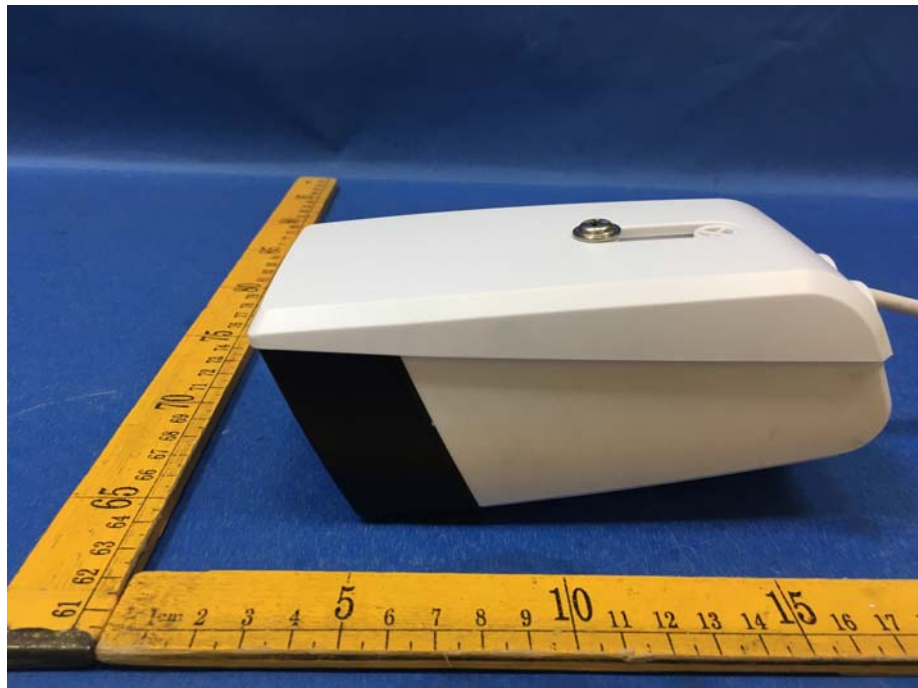

EUT – External View Model B4 FCC ID: 2AFG2-OIPC1

WIFI ANT.

Appendix WTS18S11128403W_Photos

Appendix WTS18S11128403W_Photos

Appendix WTS18S11128403W_Photos

Appendix WTS18S11128403W_Photos