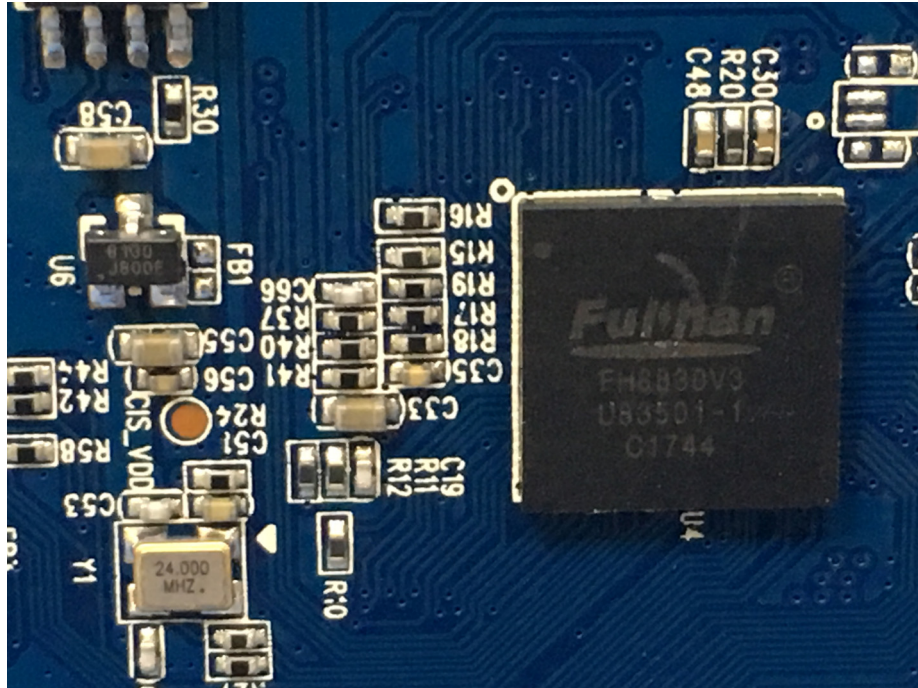

EUT – Internal View Model F2 FCC ID:2AFG2-FIPC1

WIFI ANT.

Appendix WTS18S11128405W_Photos

Appendix WTS18S11128405W_Photos

Appendix WTS18S11128405W_Photos