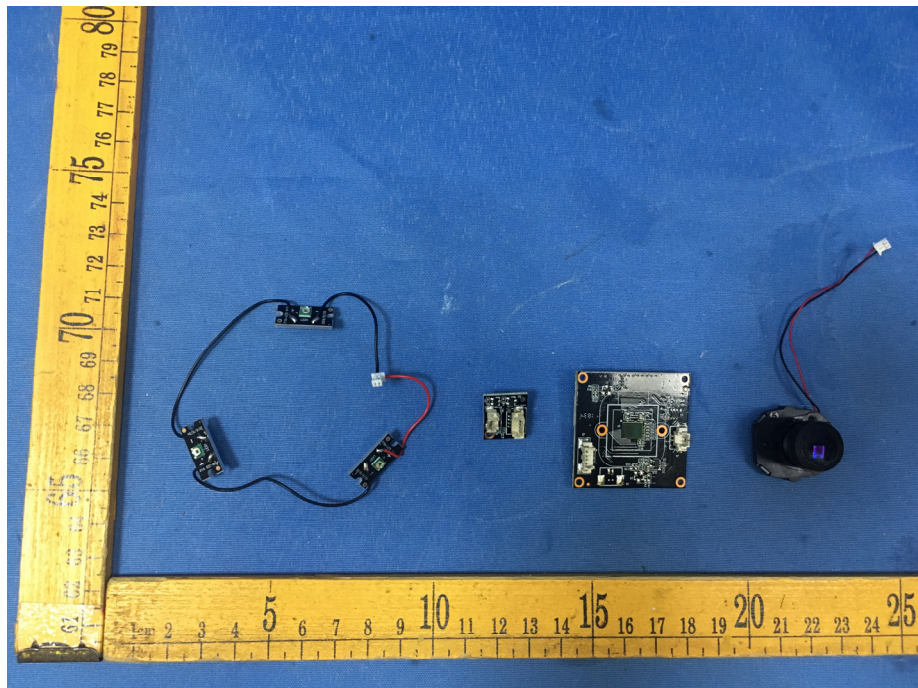

EUT – Internal View Model F2 FCC ID:2AFG2-FIPC1

WIFI ANT.

Appendix WTS18S11128405W_Photos

Appendix WTS18S11128405W_Photos

Appendix WTS18S11128405W_Photos