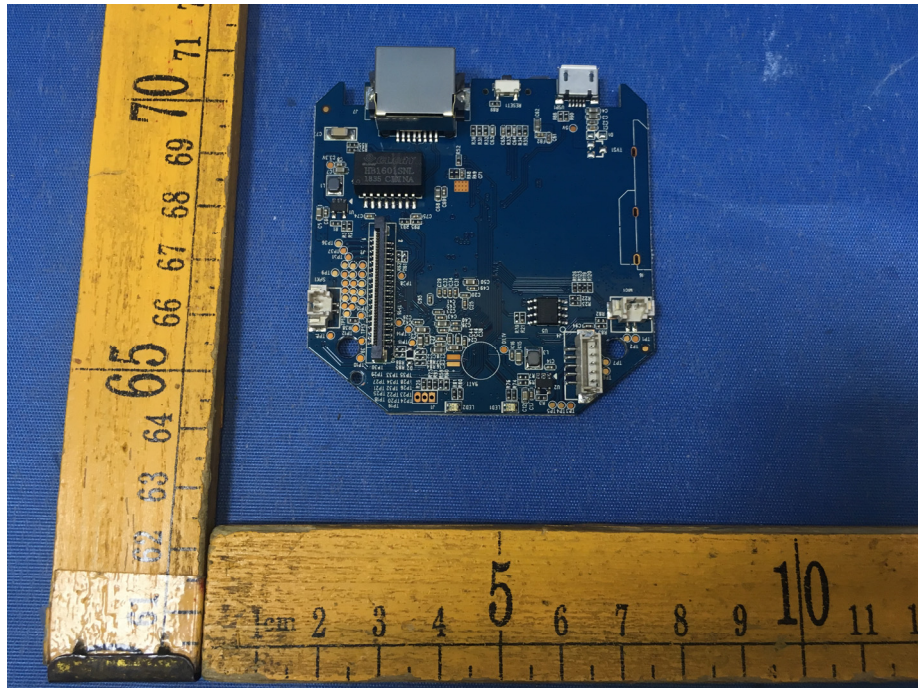

EUT – Internal View Model F2 FCC ID:2AFG2-FIPC1

WIFI ANT.

Appendix WTS18S11128405W_Photos

Appendix WTS18S11128405W_Photos

Appendix WTS18S11128405W_Photos