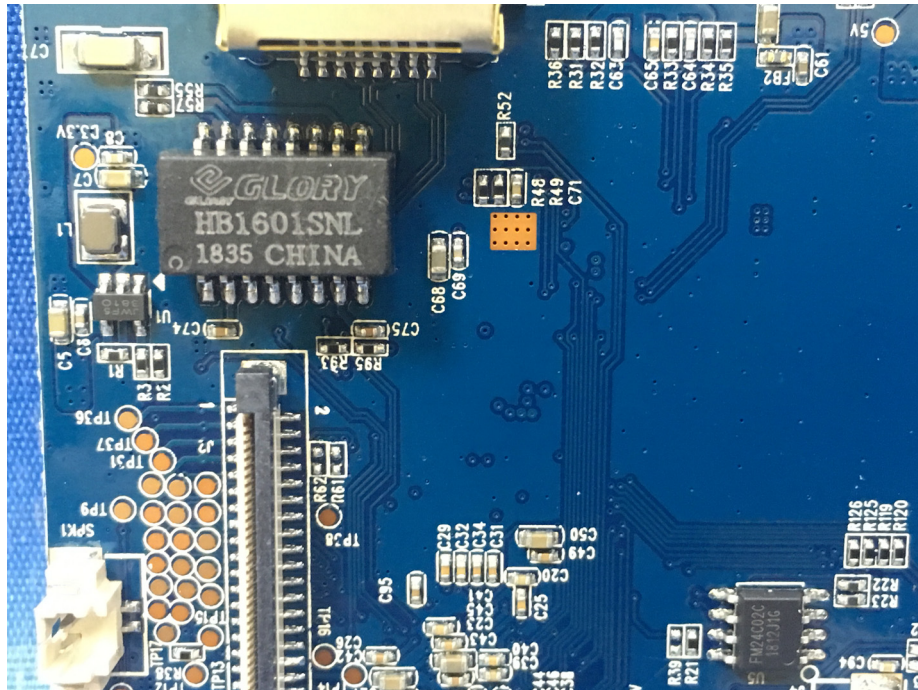

EUT – Internal View Model F2 FCC ID:2AFG2-FIPC1

WIFI ANT.

Appendix WTS18S11128405W_Photos

Appendix WTS18S11128405W_Photos

Appendix WTS18S11128405W_Photos