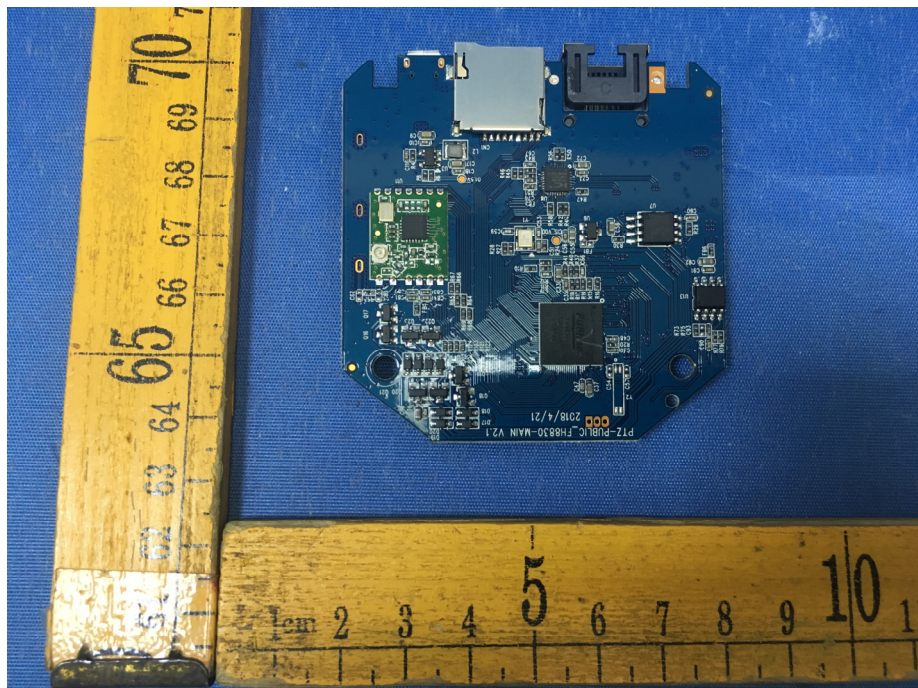

EUT – Internal View Model F2 FCC ID:2AFG2-FIPC1

WIFI ANT.

Appendix WTS18S11128405W_Photos

Appendix WTS18S11128405W_Photos

Appendix WTS18S11128405W_Photos