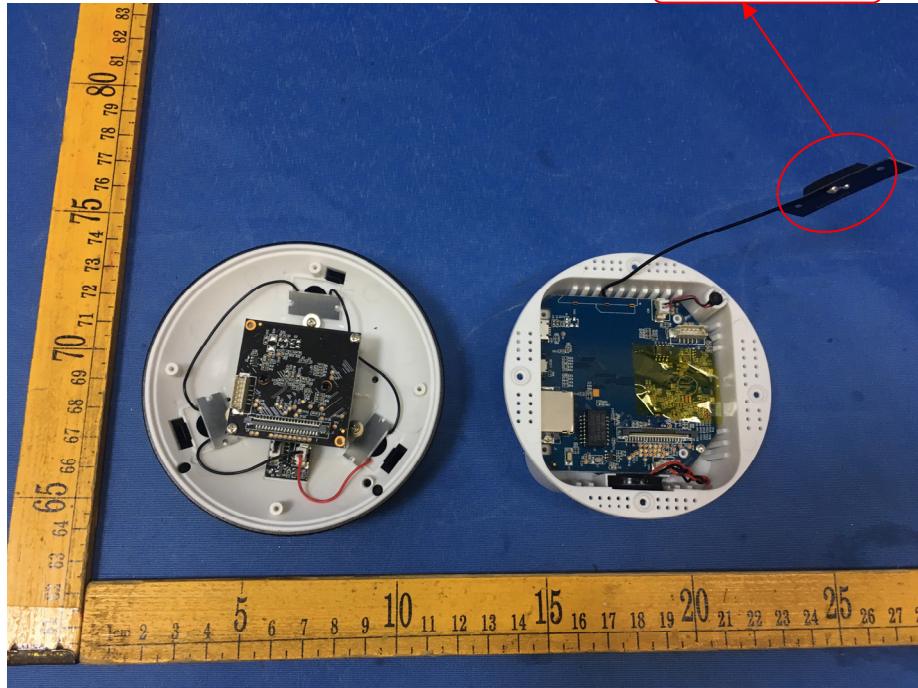

EUT – Internal View Model F2 FCC ID:2AFG2-FIPC1

WIFI ANT.

Appendix WTS18S11128405W_Photos

Appendix WTS18S11128405W_Photos

Appendix WTS18S11128405W_Photos