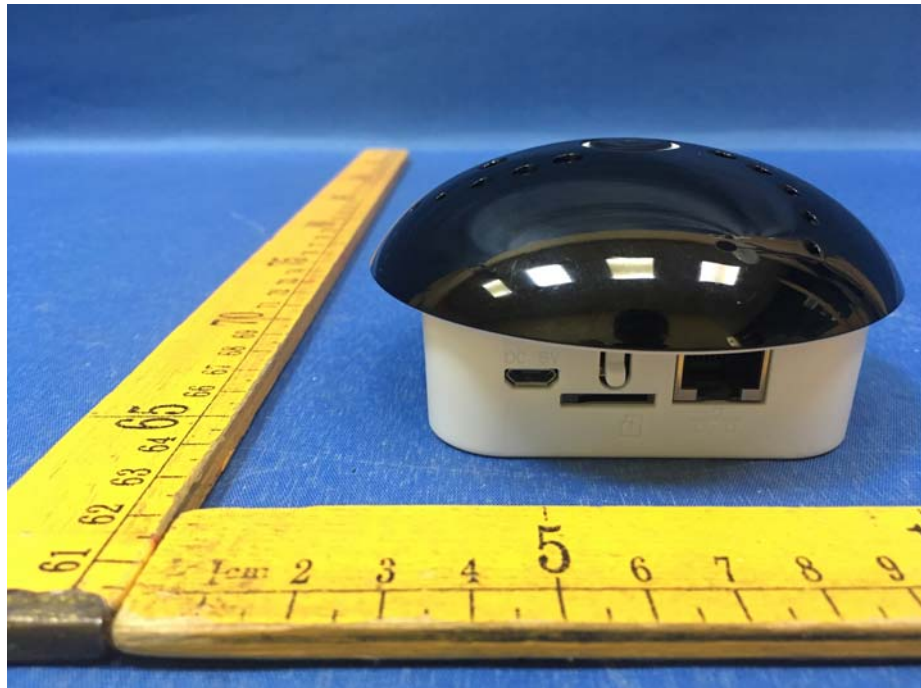

EUT – External View Model F2 FCC ID:2AFG2-FIPC1

Appendix WTS18S11128405W_Photos

Appendix WTS18S11128405W_Photos