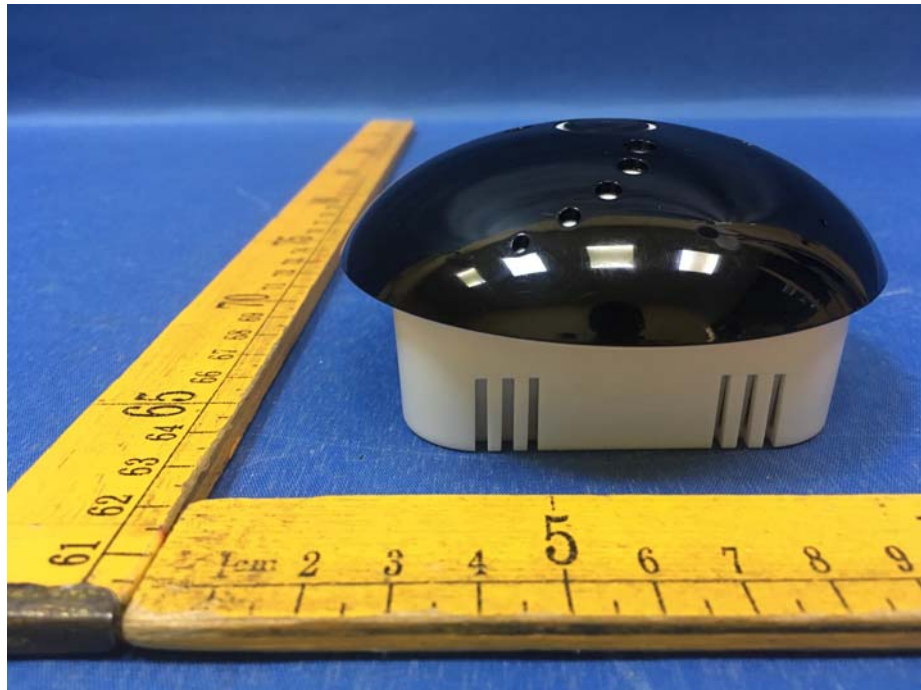

EUT – External View Model F2 FCC ID:2AFG2-FIPC1

Appendix WTS18S11128405W_Photos

Appendix WTS18S11128405W_Photos