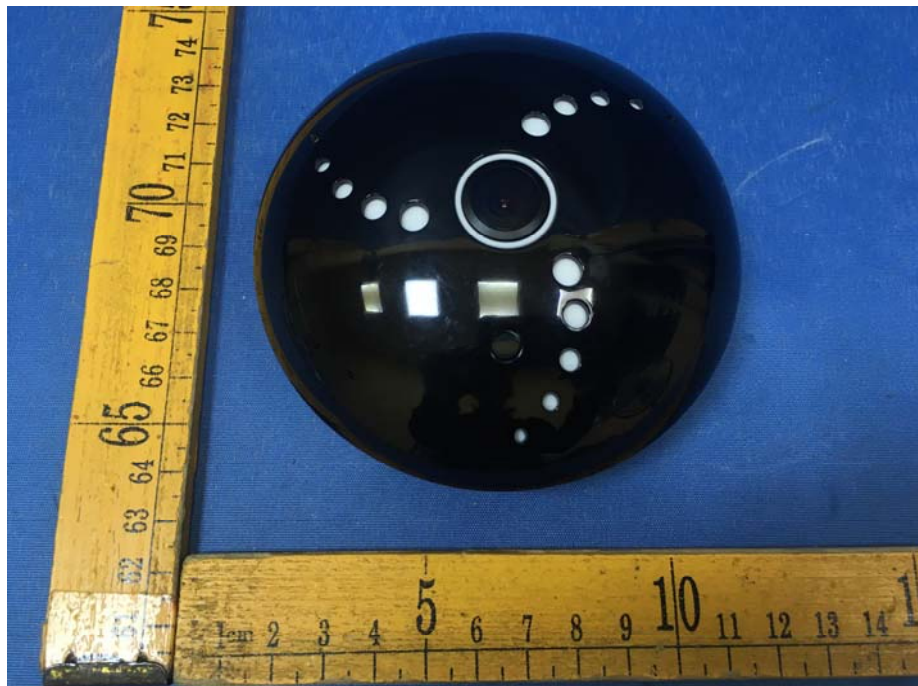

EUT – External View Model F2 FCC ID:2AFG2-FIPC1

Appendix WTS18S11128405W_Photos

Appendix WTS18S11128405W_Photos