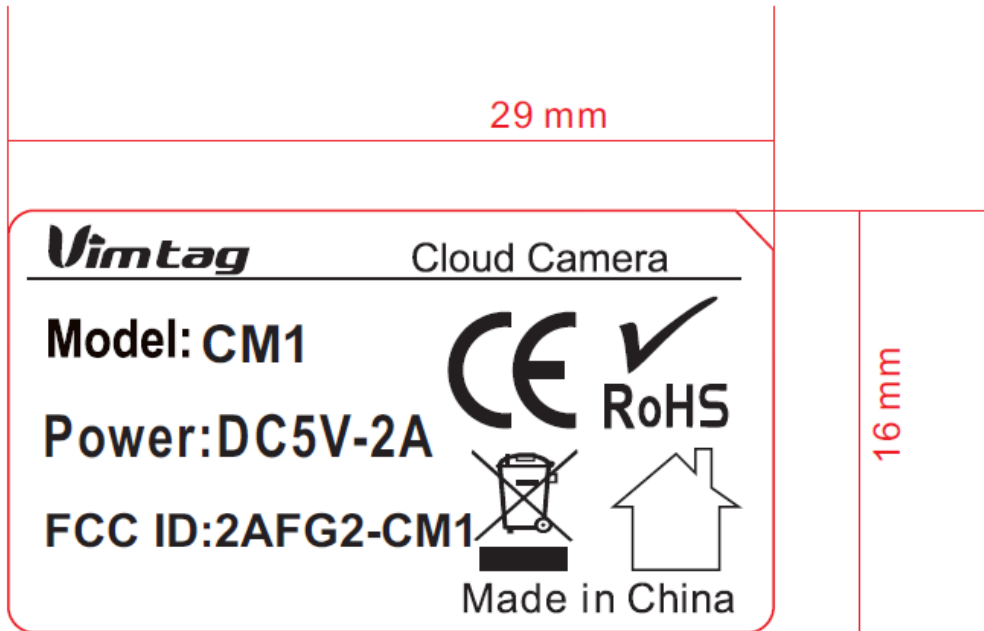

Label

Label location

ID:
1JFIEGBP
YRFSA
password:
admin

label location

0 STAINLESS STEEL 50