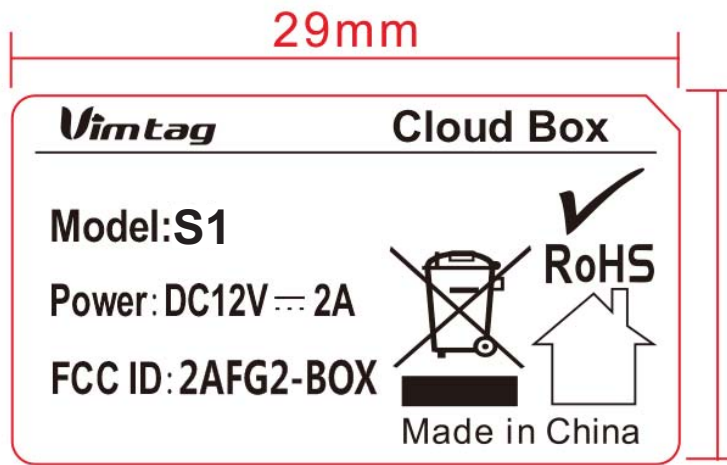

Label and label location

Label

Size: 29mm X 16mm

label location

Label location