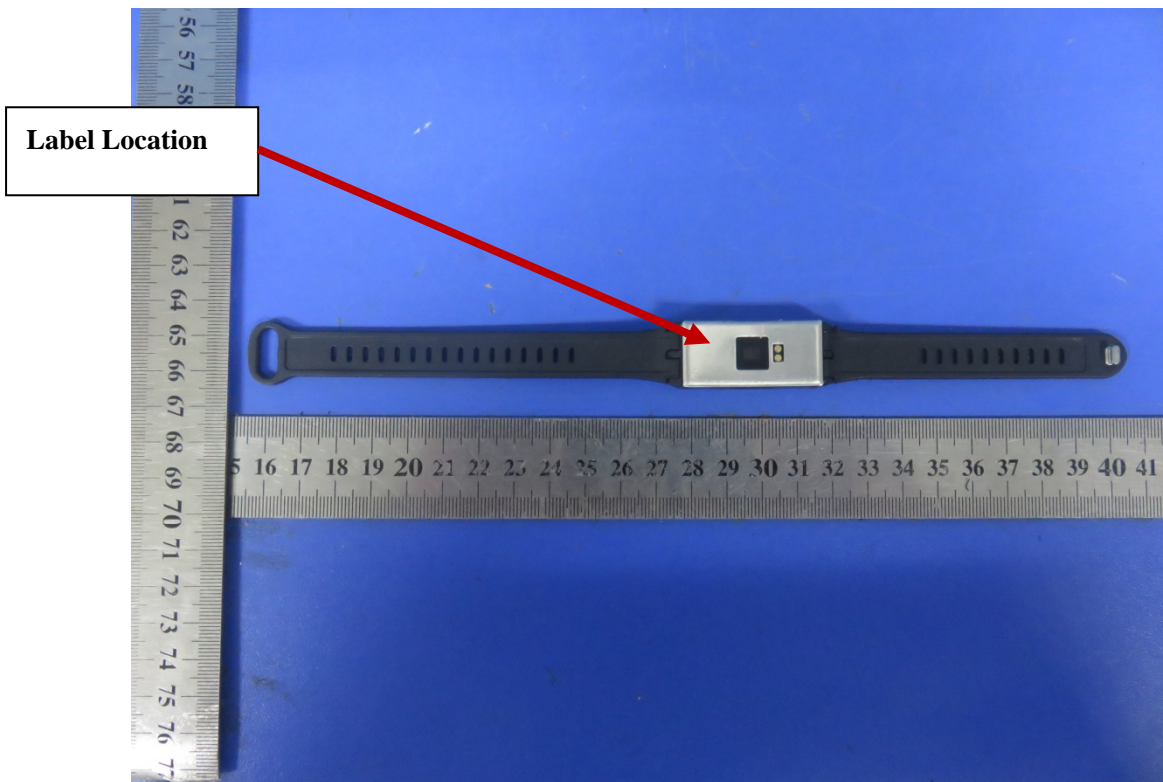

Label

WORLD MEDIA AND TECHNOLOGY Corp
Smartband
Model No.: Helo
FCC ID: 2AFFB-HELO
IC: 21496-HELO
CAN ICES-3(B)/NMB-3 (B)

Size: 1.5cm (W)*1.5cm (H)

Laser print on metal surface

Font color: black