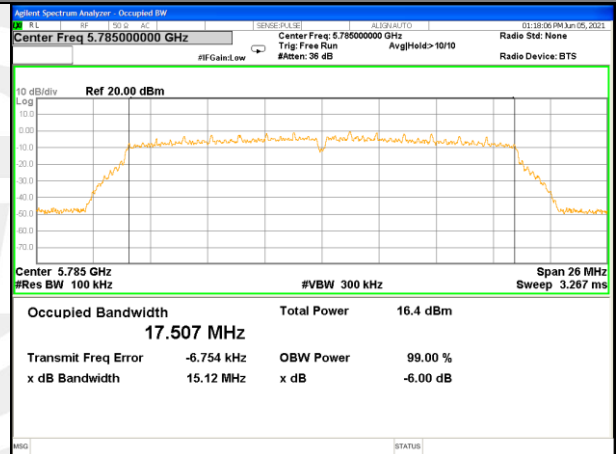

WLAN_Band-4

WLAN_Band-4

W58_11n40_Lower_6BW

W58_11n40_Higher_6BW

W58_11ac20_Lower_6BW

W58_11ac20_Middle_6BW

W58_11ac20_Higher_6BW

W58_11ac40_Lower_6BW

WLAN_Band-4

WLAN_Band-4

W58_11ac40_Higher_6BW

W58_11ac80_-6_Bandwidth_5775M