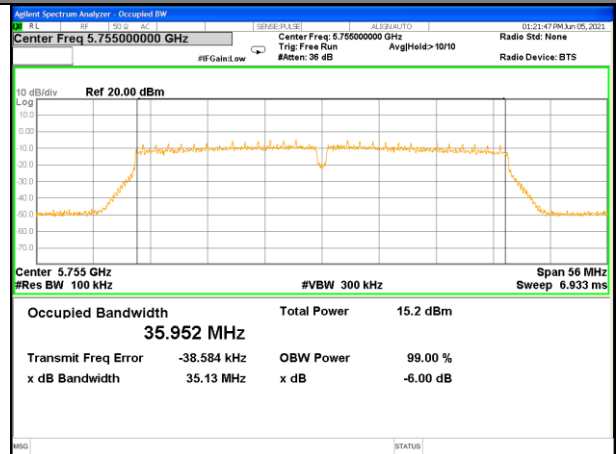

WLAN_Band-4

WLAN_Band-4

W58_11n40_Lower_6BW

W58_11n40_Higher_6BW

W58_11ac20_Lower_6BW

W58_11ac20_Middle_6BW

W58_11ac20_Higher_6BW

W58_11ac40_Lower_6BW

WLAN_Band-4

WLAN_Band-4

W58_11ac40_Higher_6BW

W58_11ac80_-6_Bandwidth_5775M