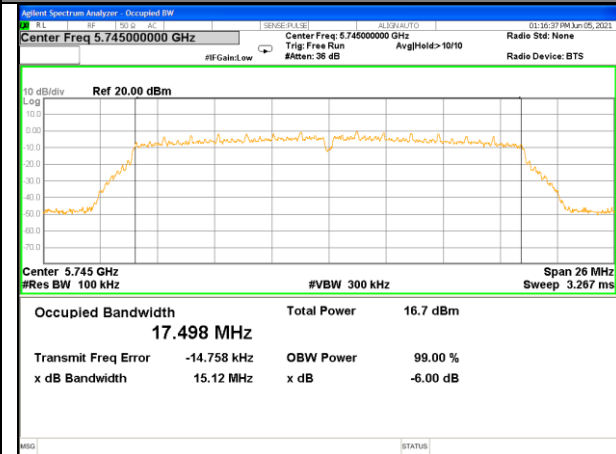

WLAN_Band-4

WLAN_Band-4

W58_11n40_Lower_6BW

W58_11n40_Higher_6BW

W58_11ac20_Lower_6BW

W58_11ac20_Middle_6BW

W58_11ac20_Higher_6BW

W58_11ac40_Lower_6BW

WLAN_Band-4

WLAN_Band-4

W58_11ac40_Higher_6BW

W58_11ac80_-6_Bandwidth_5775M