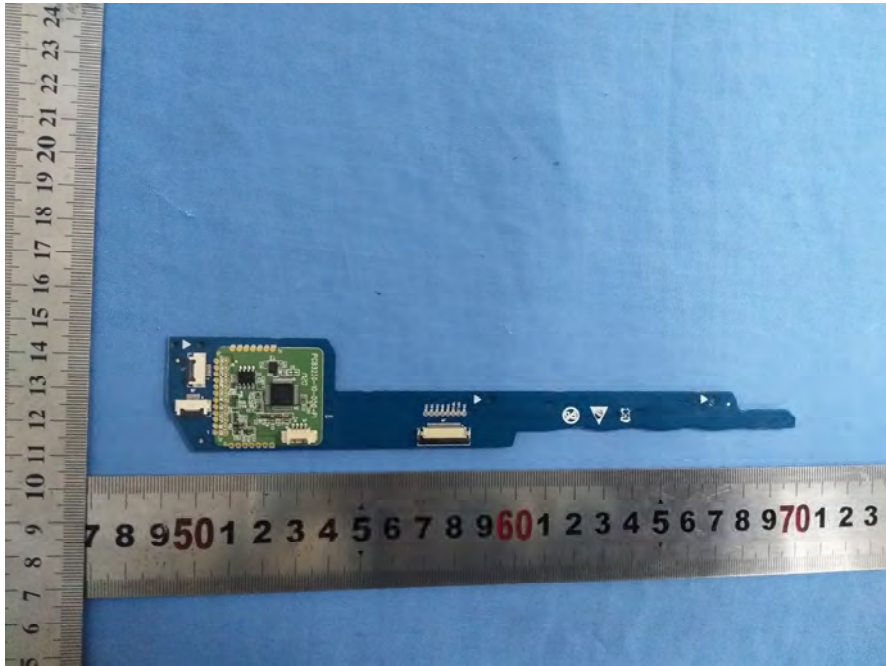

EXHIBIT C – EUT INTERNAL PHOTOGRAPHS

EUT - Uncovered View 1

EUT - Uncovered View 2

EUT - Uncovered View 3

EUT - AJ3-V56-MB-V20-1 Board Top View

EUT - AJ3-V56-MB-V20-1 Board Uncovered View

EUT - AJ3-V56-MB-V20-1 Board Bottom View

EUT - 278-2 Board Top View

EUT - 278-2 Board Bottom View

EUT - 280-3 Board Top View

EUT - 280-3 Board Bottom View

EUT - 275-1 Board Top View

EUT - 275-1 Board Bottom View

EUT – Wi-Fi & Bluetooth Module View