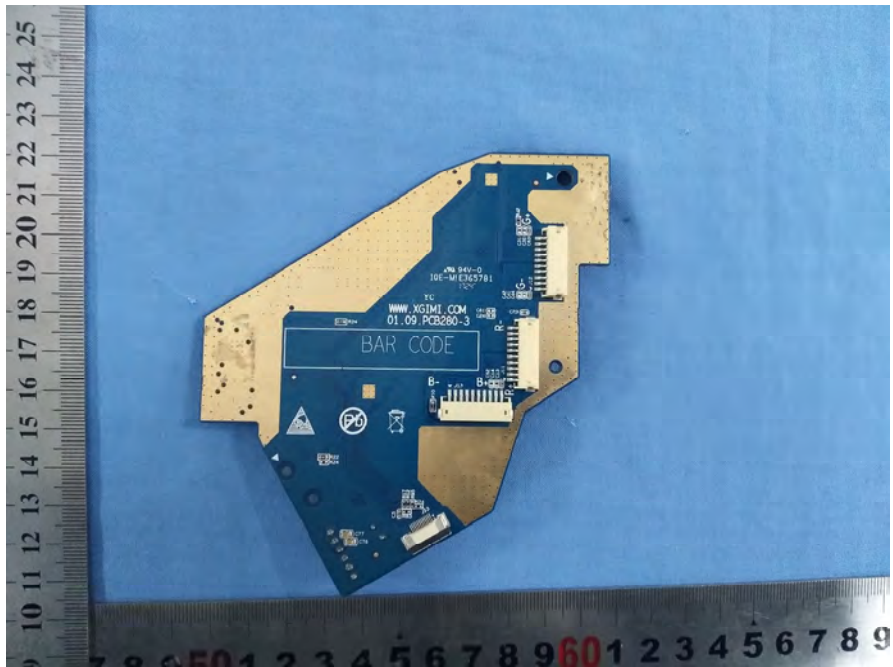

EXHIBIT C – EUT INTERNAL PHOTOGRAPHS

EUT - Uncovered View 1

EUT - Uncovered View 2

EUT - Uncovered View 3

EUT - AJ3-V56-MB-V20-1 Board Top View

EUT - AJ3-V56-MB-V20-1 Board Uncovered View

EUT - AJ3-V56-MB-V20-1 Board Bottom View

EUT - 278-2 Board Top View

EUT - 278-2 Board Bottom View

EUT - 280-3 Board Top View

EUT - 280-3 Board Bottom View

EUT - 275-1 Board Top View

EUT - 275-1 Board Bottom View

EUT – Wi-Fi & Bluetooth Module View

EUT – Wi-Fi & Bluetooth Module Uncover View

EUT – Remote Controller Receive chip View

EUT – Antenna View

EUT – Bluetooth & Wi-Fi Antenna View

EUT – Remote Controller RX Antenna View

EUT - Fan View