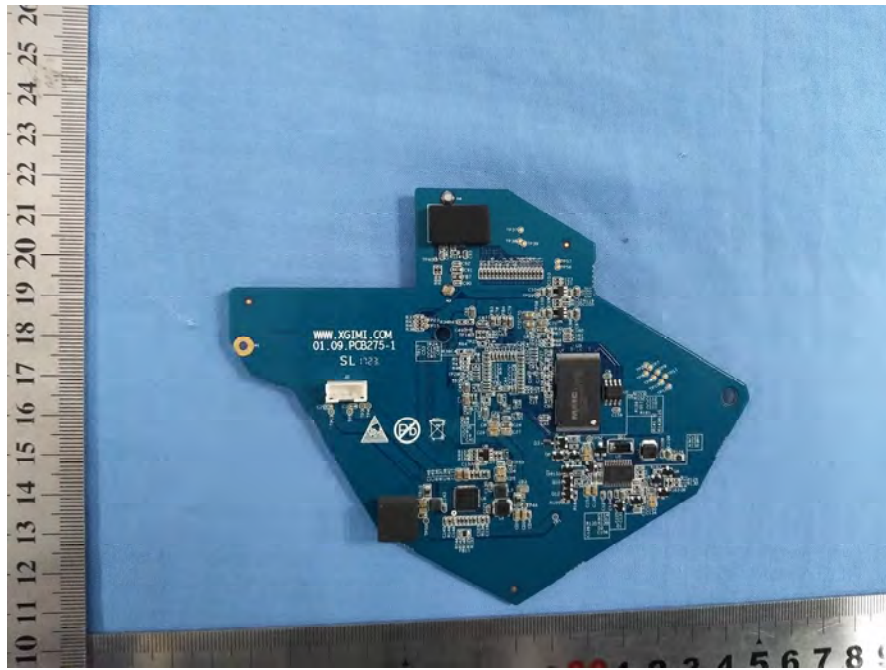

EUT - 278-2 Board Top View

EUT - 278-2 Board Bottom View

EUT - 280-3 Board Top View

EUT - 280-3 Board Bottom View

EUT - 275-1 Board Top View

EUT - 275-1 Board Bottom View

EUT – Wi-Fi & Bluetooth Module View

EUT – Wi-Fi & Bluetooth Module Uncover View

EUT – Remote Controller Receive chip View

EUT – Antenna View

EUT – Bluetooth & Wi-Fi Antenna View

EUT – Remote Controller RX Antenna View

EUT - Fan View