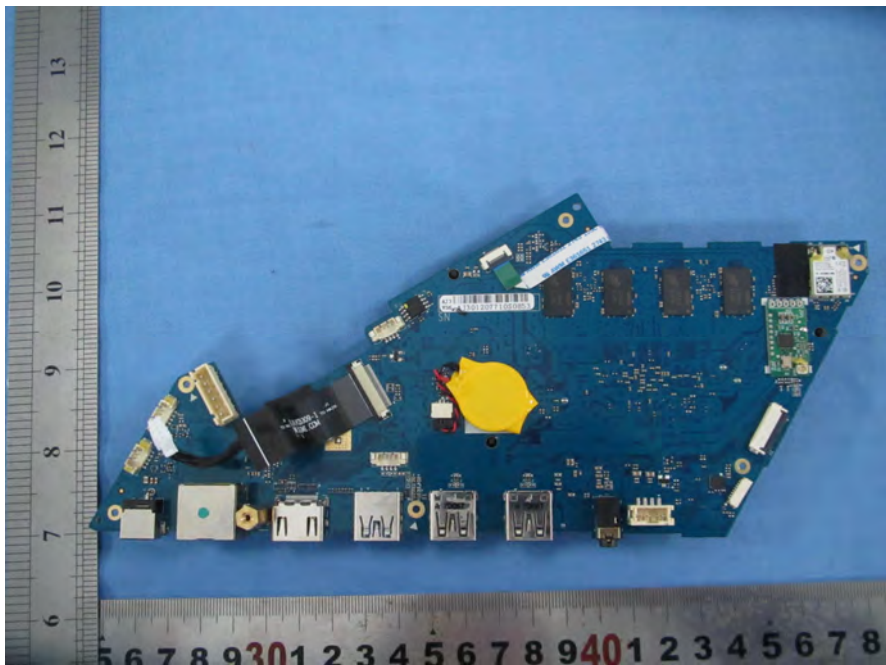

EXHIBIT C – EUT INTERNAL PHOTOGRAPHS

EUT - Uncovered View 1

EUT - Uncovered View 2

EUT - Uncovered View 3

EUT - AJ3-V56-MB-V20-1 Board Top View

EUT - AJ3-V56-MB-V20-1 Board Uncovered View

EUT - AJ3-V56-MB-V20-1 Board Bottom View

EUT - 278-2 Board Top View

EUT - 278-2 Board Bottom View

EUT - 280-3 Board Top View

EUT - 280-3 Board Bottom View

EUT - 275-1 Board Top View

EUT - 275-1 Board Bottom View

EUT – Wi-Fi & Bluetooth Module View

EUT – Wi-Fi & Bluetooth Module Uncover View

EUT – Remote Controller Receive chip View

EUT – Antenna View

EUT – Bluetooth & Wi-Fi Antenna View

EUT – Remote Controller RX Antenna View

EUT - Fan View