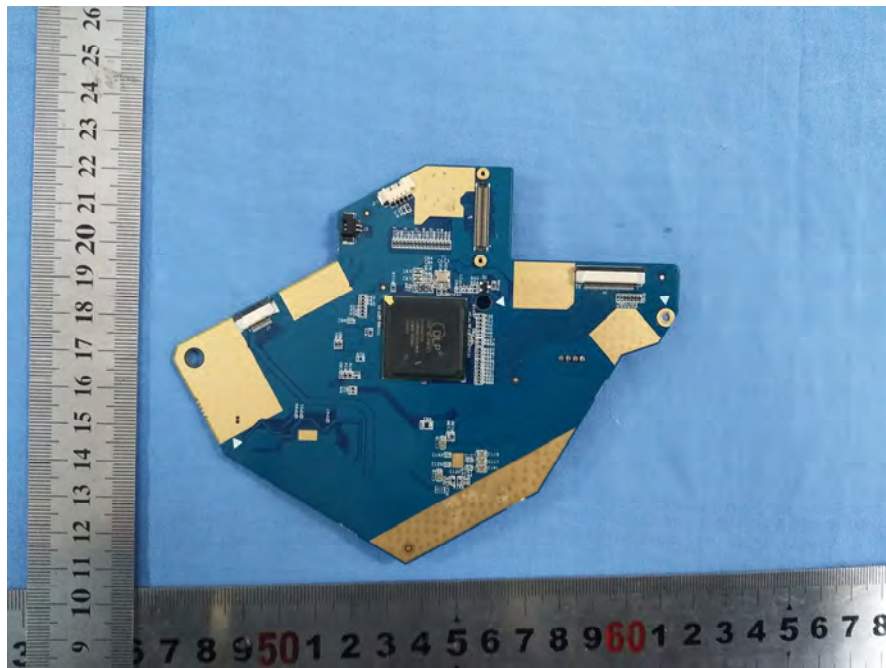

EXHIBIT C – EUT INTERNAL PHOTOGRAPHS

EUT - Uncovered View 1

EUT - Uncovered View 2

EUT - Uncovered View 3

EUT - AJ3-V56-MB-V20-1 Board Top View

EUT - AJ3-V56-MB-V20-1 Board Uncovered View

EUT - AJ3-V56-MB-V20-1 Board Bottom View

EUT - 278-2 Board Top View

EUT - 278-2 Board Bottom View

EUT - 280-3 Board Top View

EUT - 280-3 Board Bottom View

EUT - 275-1 Board Top View

EUT - 275-1 Board Bottom View

EUT – Wi-Fi & Bluetooth Module View

EUT – Wi-Fi & Bluetooth Module Uncover View

EUT – Remote Controller Receive chip View

EUT – Antenna View

EUT – Bluetooth & Wi-Fi Antenna View

EUT – Remote Controller RX Antenna View

EUT - Fan View