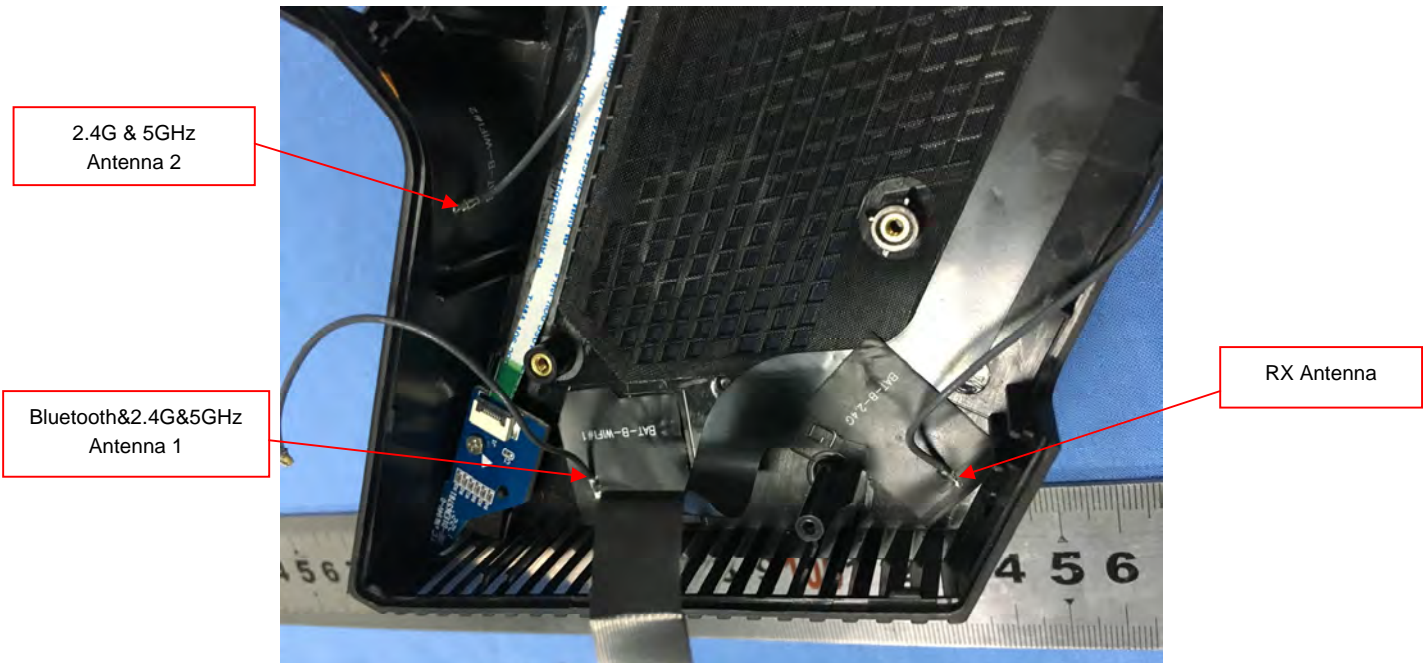

EXHIBIT C – EUT INTERNAL PHOTOGRAPHS

EUT - Uncovered View 1

EUT - Uncovered View 2

EUT - Uncovered View 3

EUT - AJ3-V56-MB-V20-1 Board Top View

EUT - AJ3-V56-MB-V20-1 Board Uncovered View

EUT - AJ3-V56-MB-V20-1 Board Bottom View

EUT - 278-2 Board Top View

EUT - 278-2 Board Bottom View

EUT - 280-3 Board Top View

EUT - 280-3 Board Bottom View

EUT - 275-1 Board Top View

EUT - 275-1 Board Bottom View

EUT – Wi-Fi & Bluetooth Module View

EUT – Wi-Fi & Bluetooth Module Uncover View

EUT – Remote Controller Receive chip View

EUT – Antenna View

EUT – Bluetooth & Wi-Fi Antenna View

EUT – Remote Controller RX Antenna View

EUT - Fan View