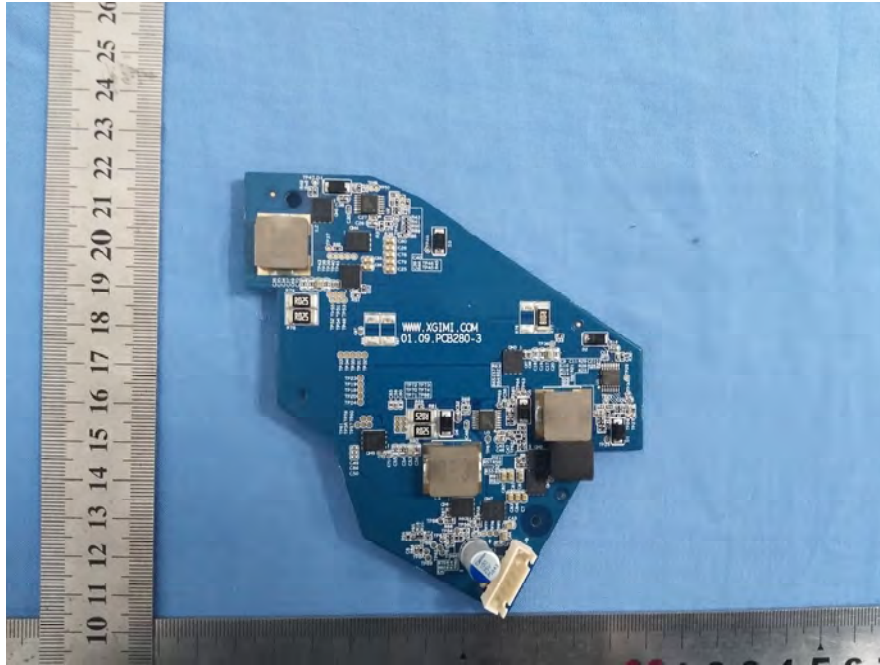

EXHIBIT C – EUT INTERNAL PHOTOGRAPHS

EUT - Uncovered View 1

EUT - Uncovered View 2

EUT - Uncovered View 3

EUT - AJ3-V56-MB-V20-1 Board Top View

EUT - AJ3-V56-MB-V20-1 Board Uncovered View

EUT - AJ3-V56-MB-V20-1 Board Bottom View

EUT - 278-2 Board Top View

EUT - 278-2 Board Bottom View

EUT - 280-3 Board Top View

EUT - 280-3 Board Bottom View

EUT - 275-1 Board Top View

EUT - 275-1 Board Bottom View

EUT – Wi-Fi & Bluetooth Module View

EUT – Wi-Fi & Bluetooth Module Uncover View

EUT – Remote Controller Receive chip View

EUT – Antenna View

EUT – Bluetooth & Wi-Fi Antenna View

EUT – Remote Controller RX Antenna View

EUT - Fan View