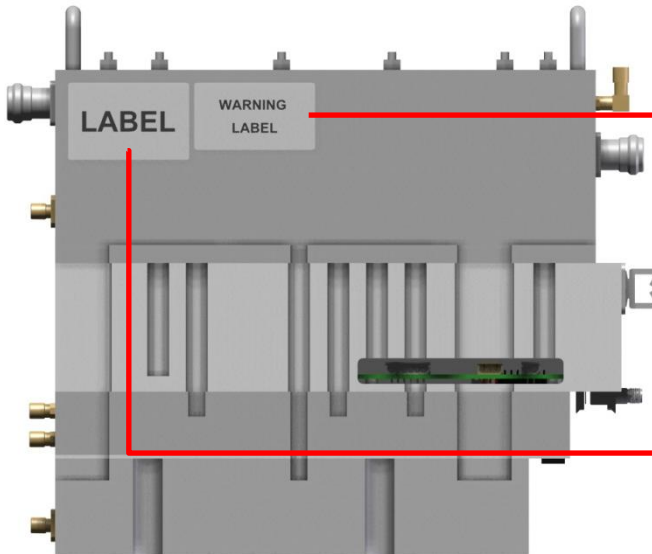

9. FCC 40W – 80 LABEL / Location

< FRWL46ROU80 label >

< WARNING label >

< WARNING Label Location >

< FRWL46ROU80 Label Location >