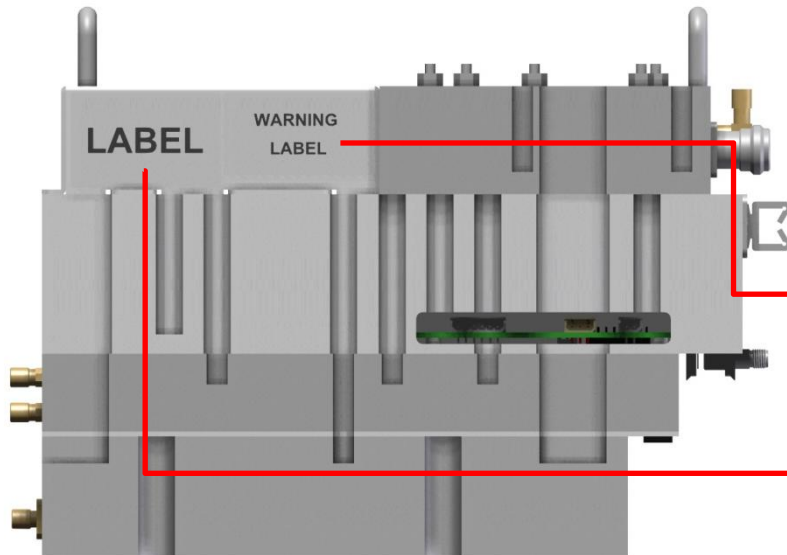

# 11. FCC 40W – 21 LABEL / Location

< FRWL46ROU21 label >

< WARNING label >

< WARNING Label Location >

< FRWL46ROU21 Label Location >