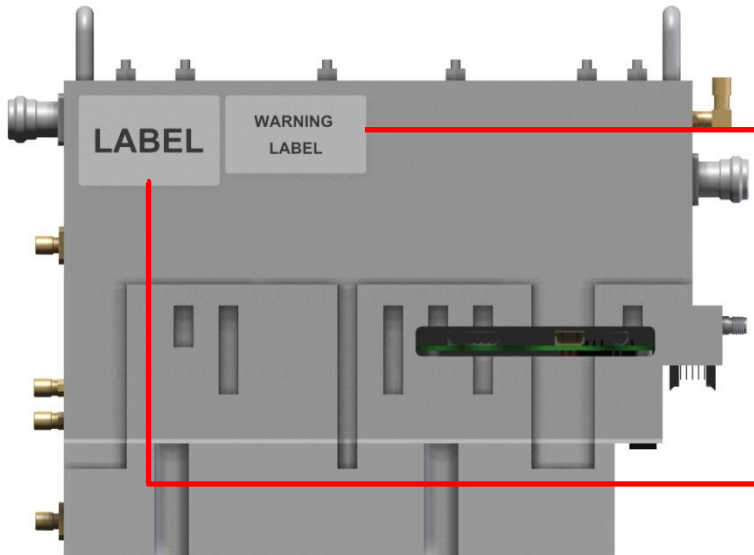

5. FCC 10W – 80 LABEL / Location

< FRWL40ROU80 label >

< WARNING label >

< WARNING Label Location >

< FRWL40ROU80 Label Location >