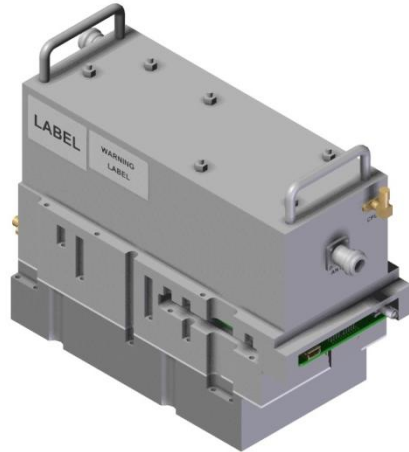

5. FCC 10W – 80 LABEL / Location

< FRWL40ROU80 label >

< WARNING label >

< WARNING Label Location >

< FRWL40ROU80 Label Location >