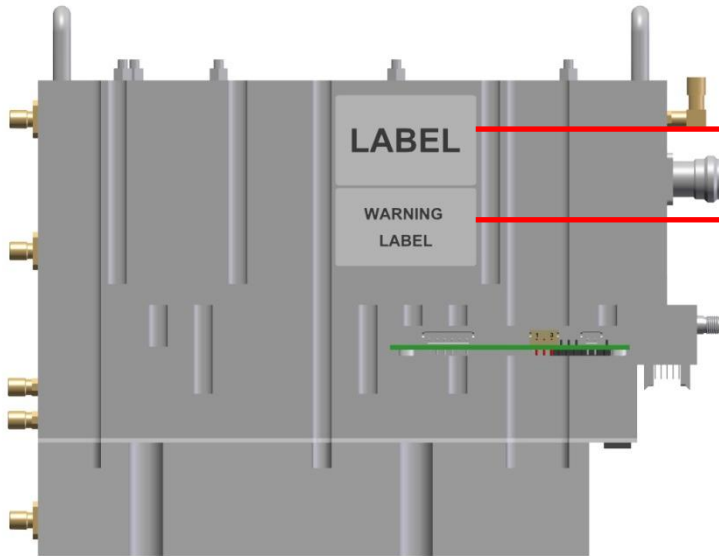

4. FCC 10W – 70 LABEL / Location

< FRWL40ROU70 라벨 >

< WARNING 라벨 >

< FRWL40ROU70 Label Location >

< WARNING Label Location >