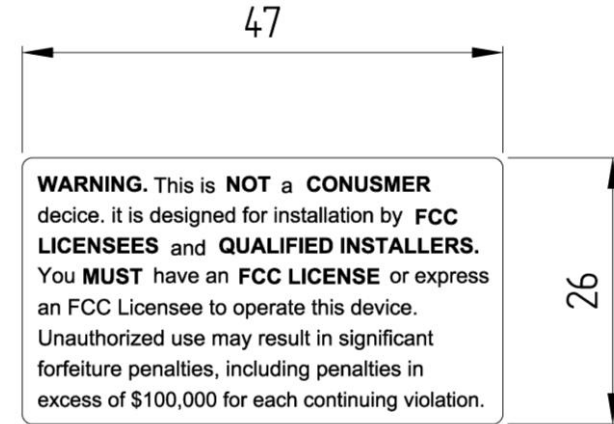

4. FCC 10W – 70 LABEL / Location

< FRWL40ROU70 라벨 >

< WARNING 라벨 >

< FRWL40ROU70 Label Location >

< WARNING Label Location >