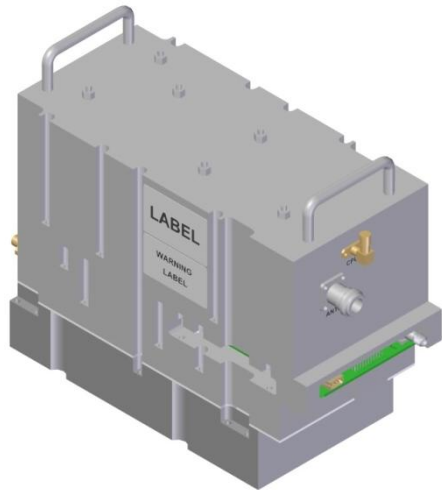

4. FCC 10W – 70 LABEL / Location

< FRWL40ROU70 라벨 >

< WARNING 라벨 >

< FRWL40ROU70 Label Location >

< WARNING Label Location >