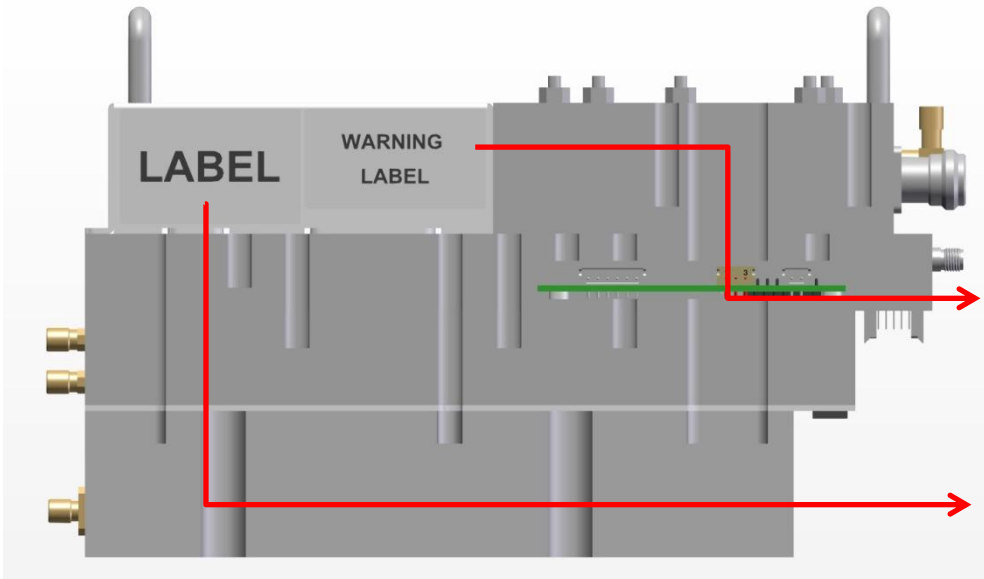

7. FCC 10W – 21 LABEL / Location

< FRWL40ROU21 label >

< WARNING label >

< WARNING Label Location >

< FRWL40ROU21 Label Location >