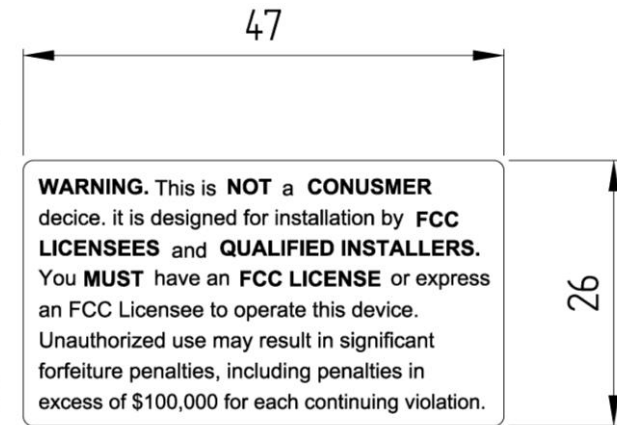

# 6. FCC 10W – 19 LABEL / Location

< FRWL40ROU19 label >

< WARNING label >

< WARNING Label Location >

< FRWL40ROU19 Label Location >