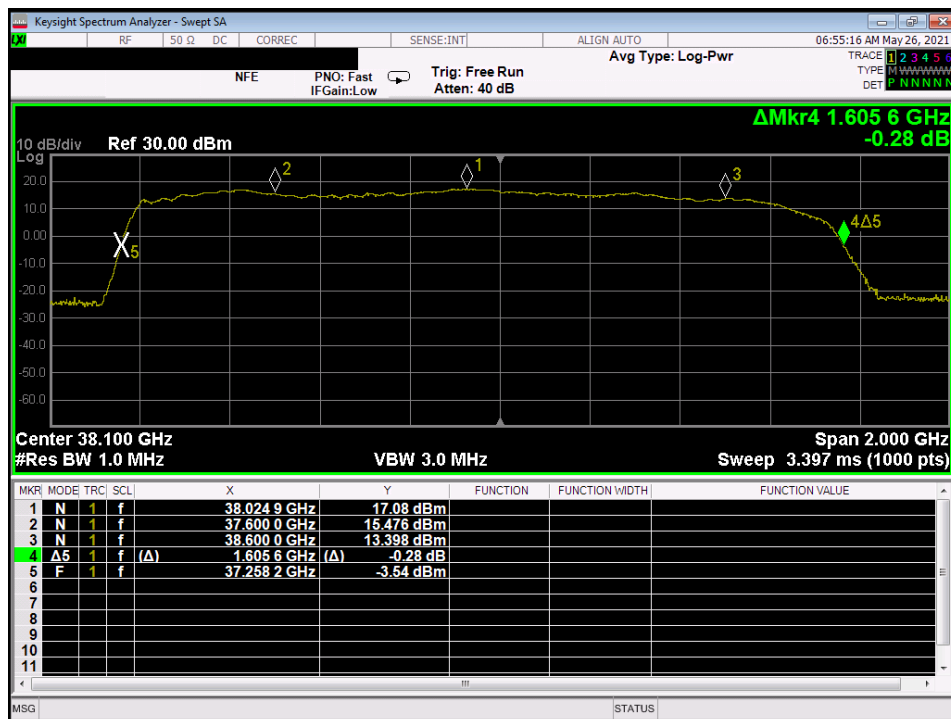

Authorized Freq Band_-20 dB_ MIMO UL_p2130011