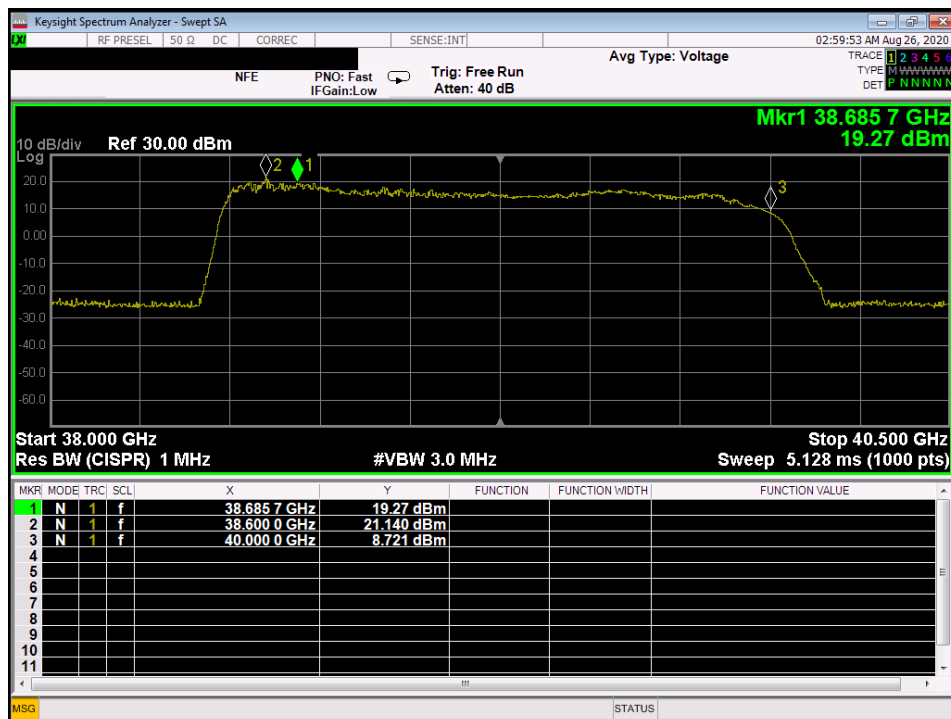

Annex A

Out of Band Rejection

-20 dB Bandwidth_MIMO DL_p2070006

-20 dB Bandwidth_MIMO UL_p2070006

-20 dB Bandwidth_SISO DL_p2070006

-20 dB Bandwidth_SISO UL_p2070006

Out of Band Rejection_MIMO DL In - MIMO DL Out_p2070006

Out of Band Rejection_MIMO UL In - MiMIMO UL Out_p2070006

Out of Band Rejection_SISO DL In - SISO DL Out_p2070006

Out of Band Rejection_SISO UL In - SISO UL Out_p2070006