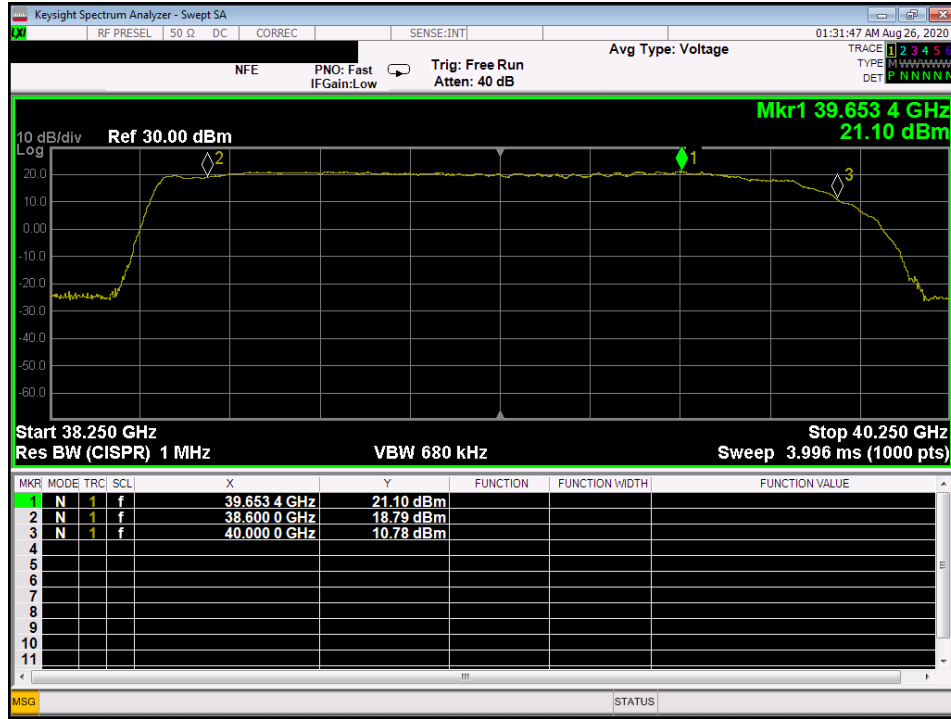

Annex A

Out of Band Rejection

-20 dB Bandwidth_MIMO DL_p2070006

-20 dB Bandwidth_MIMO UL_p2070006

-20 dB Bandwidth_SISO DL_p2070006

-20 dB Bandwidth_SISO UL_p2070006

Out of Band Rejection_MIMO DL In - MIMO DL Out_p2070006

Out of Band Rejection_MIMO UL In - MiMIMO UL Out_p2070006

Out of Band Rejection_SISO DL In - SISO DL Out_p2070006

Out of Band Rejection_SISO UL In - SISO UL Out_p2070006