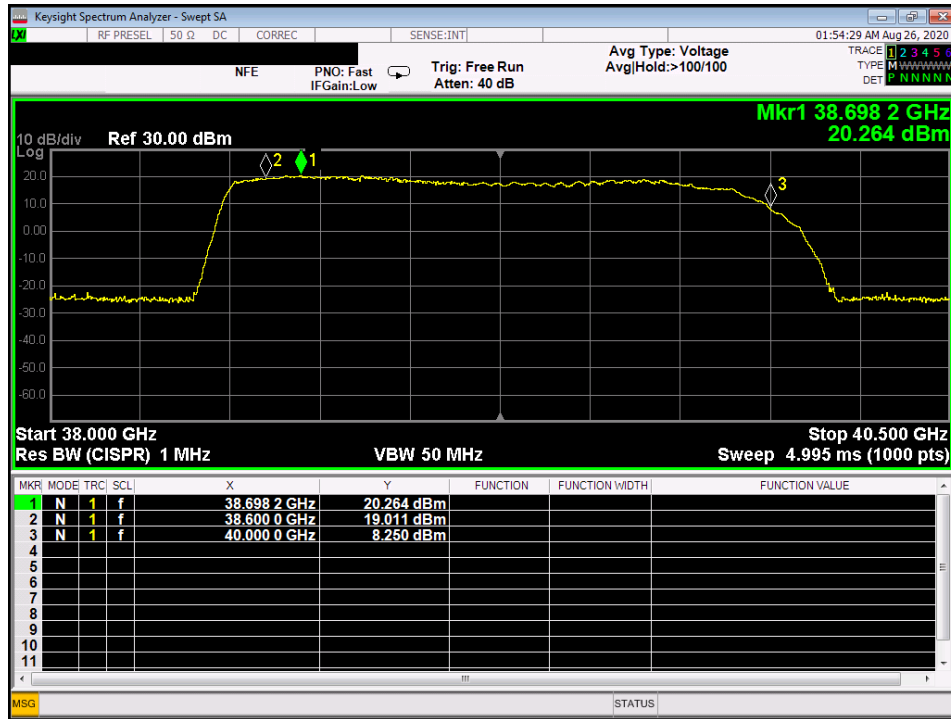

Annex A

Out of Band Rejection

-20 dB Bandwidth_MIMO DL_p2070006

-20 dB Bandwidth_MIMO UL_p2070006

-20 dB Bandwidth_SISO DL_p2070006

-20 dB Bandwidth_SISO UL_p2070006

Out of Band Rejection_MIMO DL In - MIMO DL Out_p2070006

Out of Band Rejection_MIMO UL In - MiMIMO UL Out_p2070006

Out of Band Rejection_SISO DL In - SISO DL Out_p2070006

Out of Band Rejection_SISO UL In - SISO UL Out_p2070006