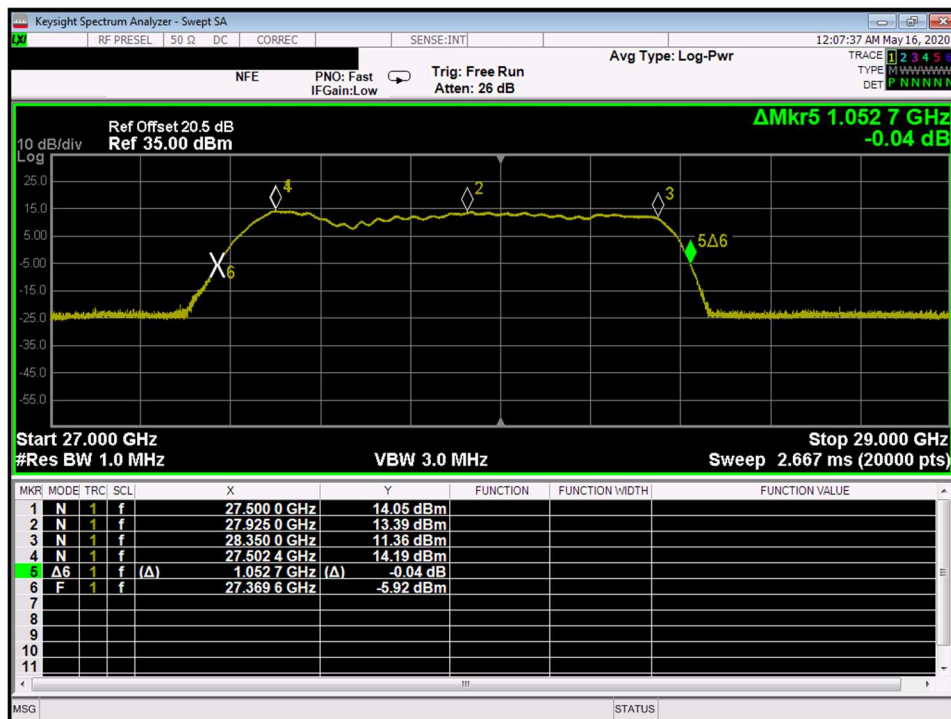

Annex A

Out of Band Rejection

Out of Band Rejection_ MIMO DL In - MIMO DL Out_p19c0009

Out of Band Rejection_ MIMO UL In - MIMO UL Out_p19c0009

Out of Band Rejection_ SISO DL In - SISO DL Out_p19c0009

Out of Band Rejection_ SISO UL In - SISO UL Out_p19c0009