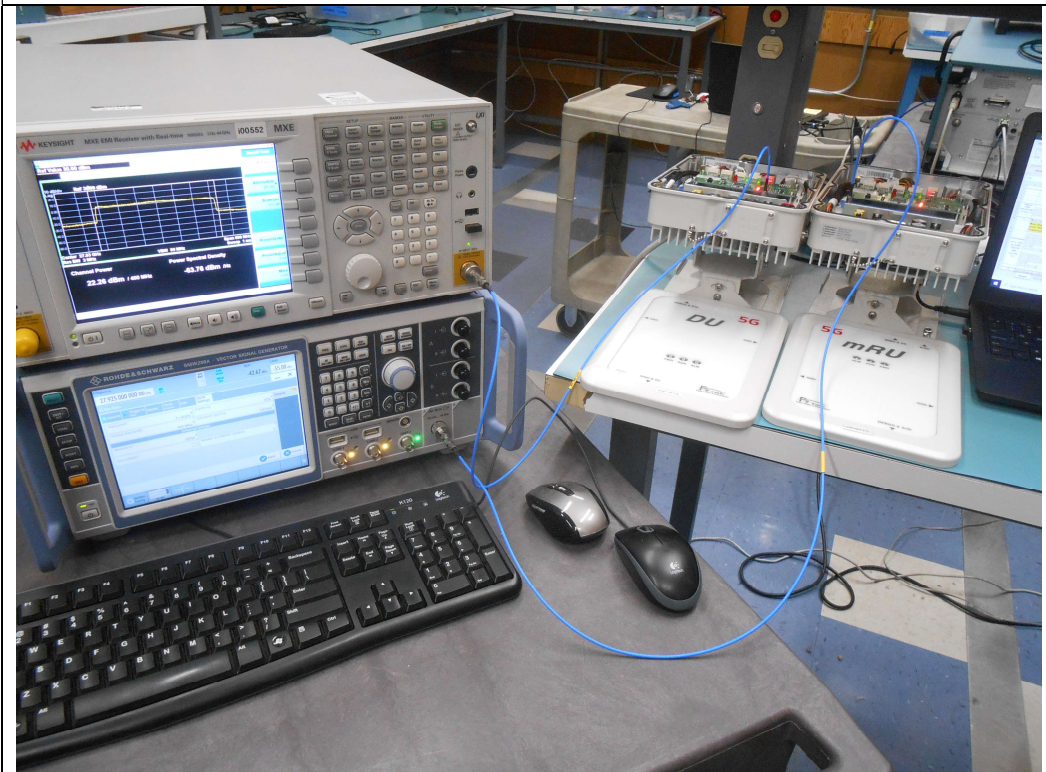

Test Set-up Photos

Test Setup Photos
FCC ID: 2AFEG-FRM-28

RF Conducted

RF Radiated Test Set-up Photos

30 – 1000 MHz

1 – 18 GHz