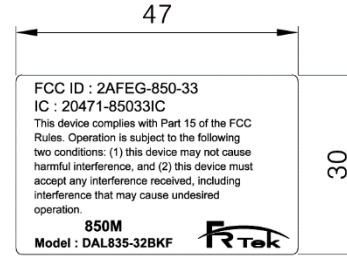

[INOVA 5W] 850MHz LABEL & LOCATION

1

2

3

4