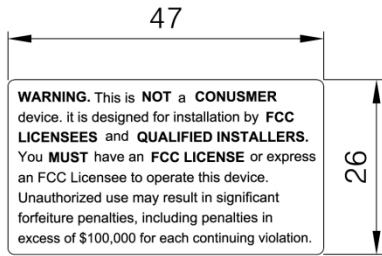

[INOVA 5W] 850MHz LABEL & LOCATION

1

2

3

4