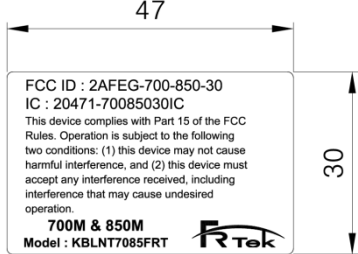

[INOVA 2W] 700 & 850MHz LABEL & LOCATION

1

2

3

4