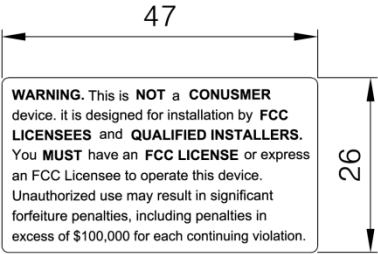

[INOVA 2W] 700 & 850MHz LABEL & LOCATION

1

2

3

4