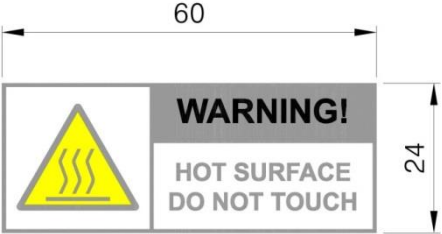

[INOVA 2W] 700 & 850MHz LABEL & LOCATION

1

2

3

4