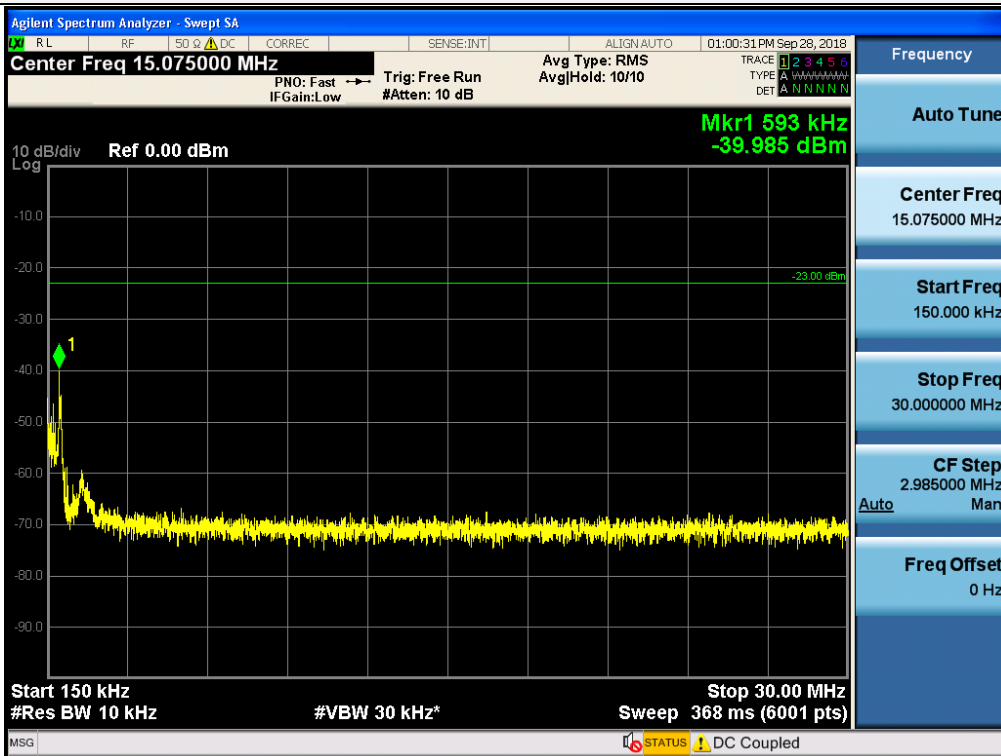

Spurious / Lower 700 MHz / Downlink / LTE 10 MHz / Low / 9 kHz ~ 150 kHz

Spurious / Lower 700 MHz / Downlink / LTE 10 MHz / Low / 150 kHz ~ 30 MHz

Spurious / Lower 700 MHz / Downlink / LTE 10 MHz / Low / 30 MHz ~ Low edge

Spurious / Lower 700 MHz / Downlink / LTE 10 MHz / Low / High edge ~ 2 GHz

Spurious / Lower 700 MHz / Downlink / LTE 10 MHz / Low / 2 GHz ~ 4 GHz

Spurious / Lower 700 MHz / Downlink / LTE 10 MHz / Low / 4 GHz ~ 6 GHz

Spurious / Lower 700 MHz / Downlink / LTE 10 MHz / Low / 6 GHz ~ 8 GHz

Spurious / Lower 700 MHz / Downlink / LTE 10 MHz / Middle / 9 kHz ~ 150 kHz

Spurious / Lower 700 MHz / Downlink / LTE 10 MHz / Middle / 150 kHz ~ 30 MHz