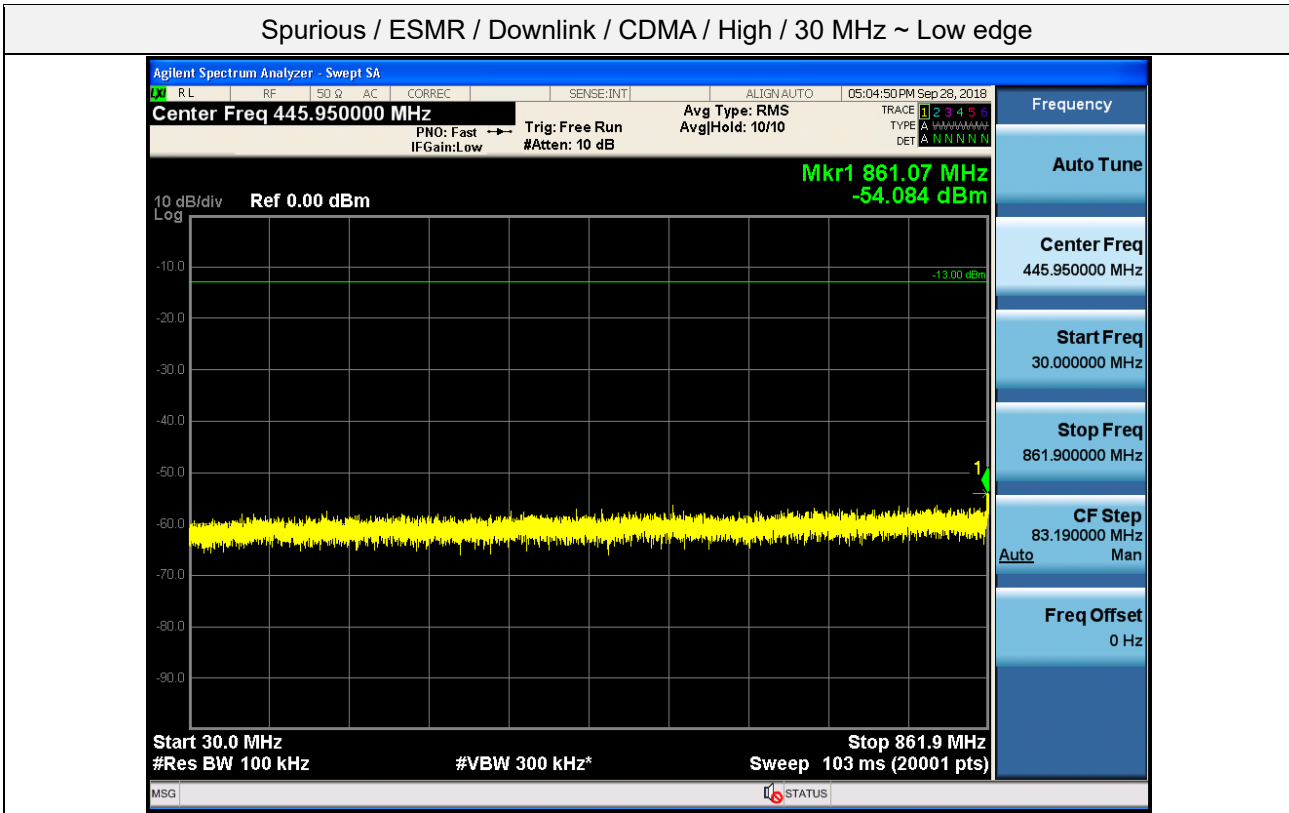

Spurious / ESMR / Downlink / CDMA / Middle / 2 GHz ~ 4 GHz

Spurious / ESMR / Downlink / CDMA / Middle / 4 GHz ~ 6 GHz

Spurious / ESMR / Downlink / CDMA / Middle / 6 GHz ~ 8 GHz

Spurious / ESMR / Downlink / CDMA / Middle / 8 GHz ~ 10 GHz

Spurious / ESMR / Downlink / CDMA / High / 9 kHz ~ 150 kHz

Spurious / ESMR / Downlink / CDMA / High / 150 kHz ~ 30 MHz

Spurious / ESMR / Downlink / CDMA / High / 30 MHz ~ Low edge

Spurious / ESMR / Downlink / CDMA / High / High edge ~ 2 GHz