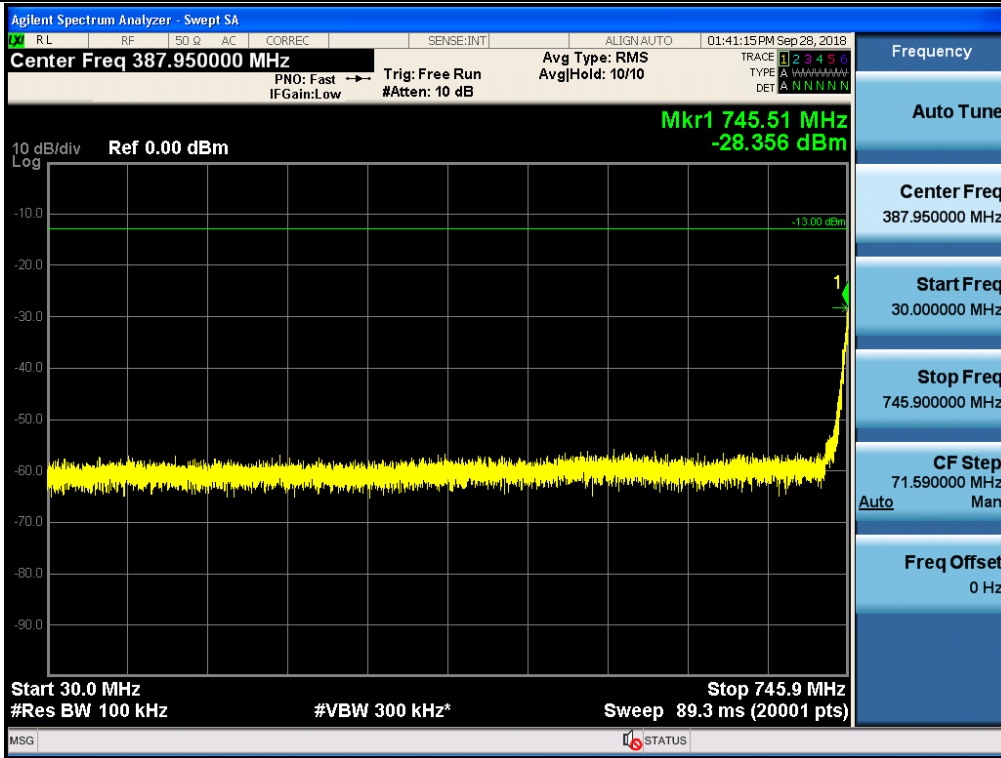

Spurious / Lower 700 MHz / Downlink / LTE 10 MHz / High / 30 MHz ~ Low edge

Spurious / Lower 700 MHz / Downlink / LTE 10 MHz / High / High edge ~ 2 GHz

Spurious / Lower 700 MHz / Downlink / LTE 10 MHz / High / 2 GHz ~ 4 GHz

Spurious / Lower 700 MHz / Downlink / LTE 10 MHz / High / 4 GHz ~ 6 GHz

Spurious / Lower 700 MHz / Downlink / LTE 10 MHz / High / 6 GHz ~ 8 GHz

Spurious / Upper 700 MHz / Downlink / LTE 5 MHz / Low / 9 kHz ~ 150 kHz

Spurious / Upper 700 MHz / Downlink / LTE 5 MHz / Low / 150 kHz ~ 30 MHz

Spurious / Upper 700 MHz / Downlink / LTE 5 MHz / Low / 30 MHz ~ Low edge

Spurious / Upper 700 MHz / Downlink / LTE 5 MHz / Low / High edge ~ 2 GHz

Spurious / Upper 700 MHz / Downlink / LTE 5 MHz / Low / 2 GHz ~ 4 GHz

Spurious / Upper 700 MHz / Downlink / LTE 5 MHz / Low / 4 GHz ~ 6 GHz

Spurious / Upper 700 MHz / Downlink / LTE 5 MHz / Low / 6 GHz ~ 8 GHz