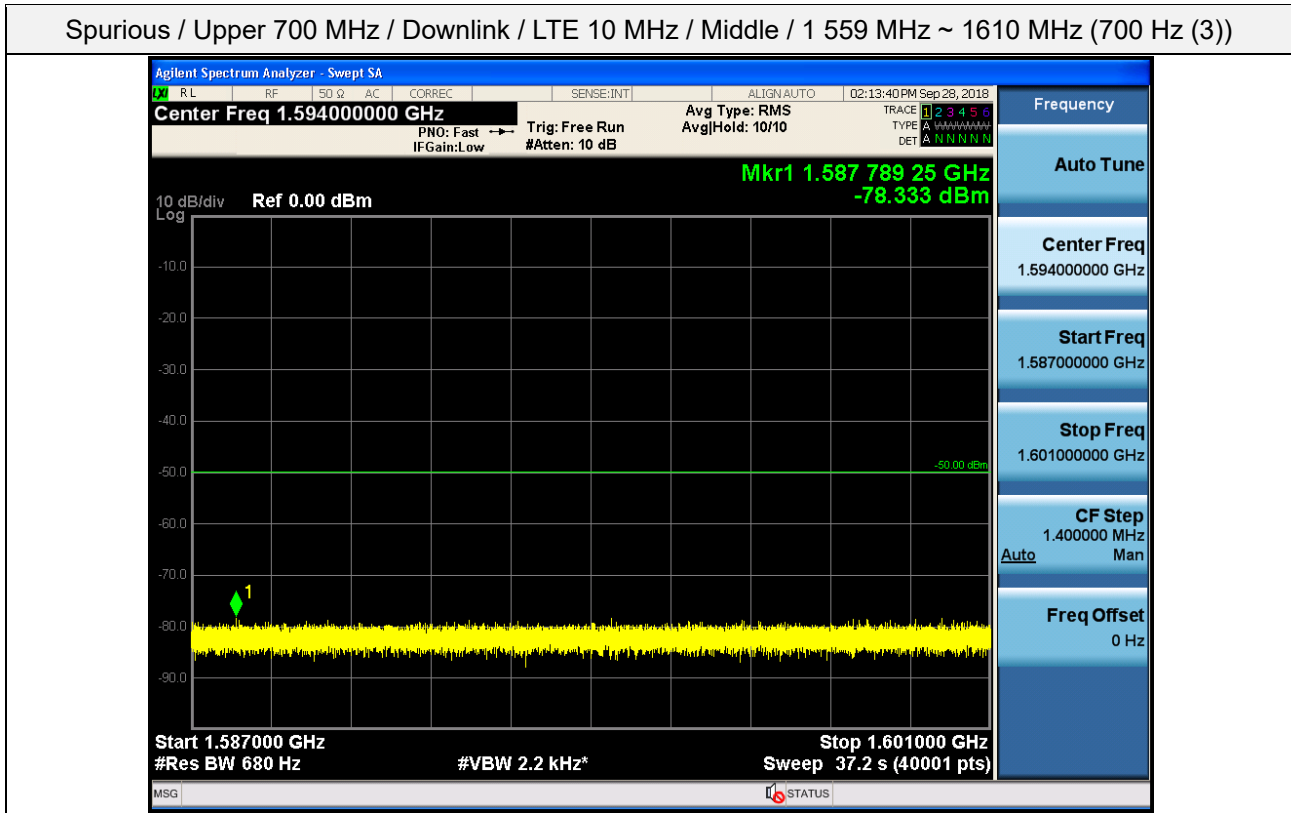

Spurious / Upper 700 MHz / Downlink / LTE 10 MHz / Middle / 4 GHz ~ 6 GHz

Spurious / Upper 700 MHz / Downlink / LTE 10 MHz / Middle / 6 GHz ~ 8 GHz

Spurious / Upper 700 MHz / Downlink / LTE 10 MHz / Middle / 763 MHz ~ 775 MHz

Spurious / Upper 700 MHz / Downlink / LTE 10 MHz / Middle / 793 MHz ~ 805 GHz

Spurious / Upper 700 MHz / Downlink / LTE 10 MHz / Middle / 1 559 MHz ~ 1610 MHz (1 MHz)

Spurious / Upper 700 MHz / Downlink / LTE 10 MHz / Middle / 1 559 MHz ~ 1610 MHz (700 Hz (1))

Spurious / Upper 700 MHz / Downlink / LTE 10 MHz / Middle / 1 559 MHz ~ 1610 MHz (700 Hz (2))

Spurious / Upper 700 MHz / Downlink / LTE 10 MHz / Middle / 1 559 MHz ~ 1610 MHz (700 Hz (3))

Spurious / Upper 700 MHz / Downlink / LTE 10 MHz / Middle / 1 559 MHz ~ 1610 MHz (700 Hz (4))