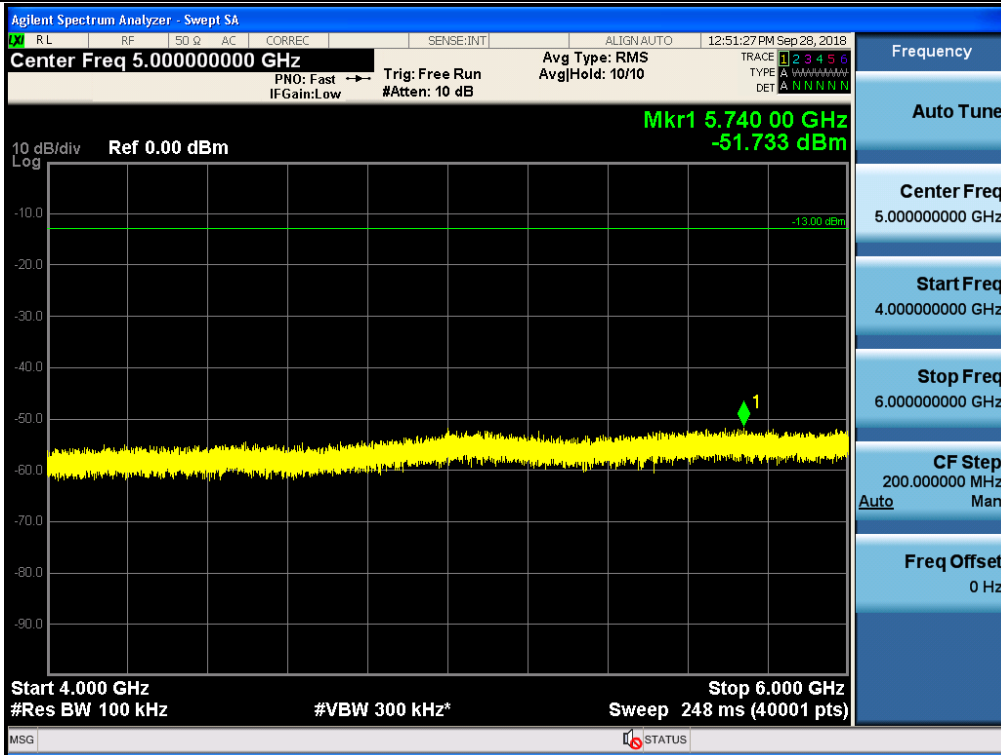

Spurious / Lower 700 MHz / Downlink / LTE 5 MHz / High / 2 GHz ~ 4 GHz

Spurious / Lower 700 MHz / Downlink / LTE 5 MHz / High / 4 GHz ~ 6 GHz

Spurious / Lower 700 MHz / Downlink / LTE 5 MHz / High / 6 GHz ~ 8 GHz

Spurious / Lower 700 MHz / Downlink / LTE 10 MHz / Low / 9 kHz ~ 150 kHz

Spurious / Lower 700 MHz / Downlink / LTE 10 MHz / Low / 150 kHz ~ 30 MHz

Spurious / Lower 700 MHz / Downlink / LTE 10 MHz / Low / 30 MHz ~ Low edge

Spurious / Lower 700 MHz / Downlink / LTE 10 MHz / Low / High edge ~ 2 GHz

Spurious / Lower 700 MHz / Downlink / LTE 10 MHz / Low / 2 GHz ~ 4 GHz

Spurious / Lower 700 MHz / Downlink / LTE 10 MHz / Low / 4 GHz ~ 6 GHz