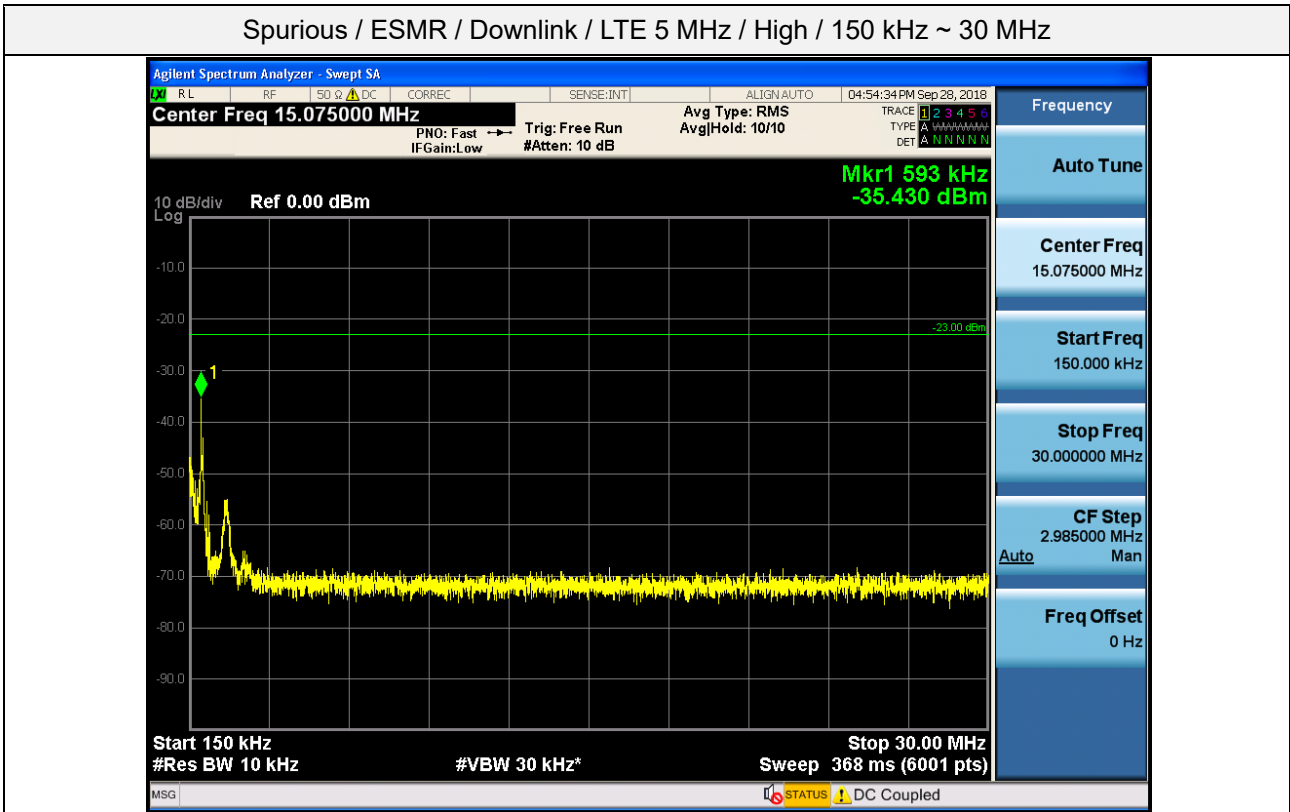

Spurious / ESMR / Downlink / LTE 5 MHz / Middle / 9 kHz ~ 150 kHz

Spurious / ESMR / Downlink / LTE 5 MHz / Middle / 150 kHz ~ 30 MHz

Spurious / ESMR / Downlink / LTE 5 MHz / Middle / 30 MHz ~ Low edge

Spurious / ESMR / Downlink / LTE 5 MHz / Middle / High edge ~ 2 GHz

Spurious / ESMR / Downlink / LTE 5 MHz / Middle / 2 GHz ~ 4 GHz

Spurious / ESMR / Downlink / LTE 5 MHz / Middle / 4 GHz ~ 6 GHz

Spurious / ESMR / Downlink / LTE 5 MHz / Middle / 6 GHz ~ 8 GHz

Spurious / ESMR / Downlink / LTE 5 MHz / Middle / 8 GHz ~ 10 GHz

Spurious / ESMR / Downlink / LTE 5 MHz / High / 9 kHz ~ 150 kHz

Spurious / ESMR / Downlink / LTE 5 MHz / High / 150 kHz ~ 30 MHz

Spurious / ESMR / Downlink / LTE 5 MHz / High / 30 MHz ~ Low edge

Spurious / ESMR / Downlink / LTE 5 MHz / High / High edge ~ 2 GHz

Spurious / ESMR / Downlink / LTE 5 MHz / High / 2 GHz ~ 4 GHz

Spurious / ESMR / Downlink / LTE 5 MHz / High / 4 GHz ~ 6 GHz

Spurious / ESMR / Downlink / LTE 5 MHz / High / 6 GHz ~ 8 GHz

Spurious / ESMR / Downlink / LTE 5 MHz / High / 8 GHz ~ 10 GHz