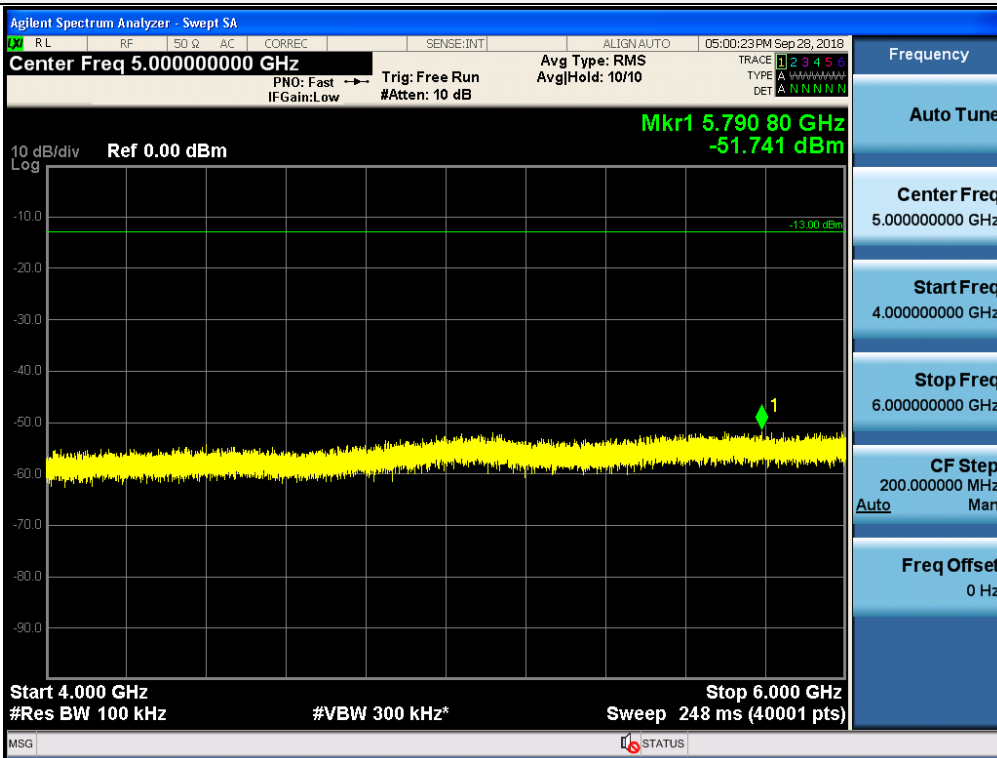

Spurious / Upper 700 MHz / Downlink / LTE 10 MHz / Middle / 1 559 MHz ~ 1610 MHz (700 Hz (2))

Spurious / Upper 700 MHz / Downlink / LTE 10 MHz / Middle / 1 559 MHz ~ 1610 MHz (700 Hz (3))

Spurious / Upper 700 MHz / Downlink / LTE 10 MHz / Middle / 1 559 MHz ~ 1610 MHz (700 Hz (4))

Spurious / ESMR / Downlink / CDMA / Low / 9 kHz ~ 150 kHz

Spurious / ESMR / Downlink / CDMA / Low / 150 kHz ~ 30 MHz

Spurious / ESMR / Downlink / CDMA / Low / 30 MHz ~ Low edge

Spurious / ESMR / Downlink / CDMA / Low / High edge ~ 2 GHz

Spurious / ESMR / Downlink / CDMA / Low / 2 GHz ~ 4 GHz

Spurious / ESMR / Downlink / CDMA / Low / 4 GHz ~ 6 GHz

Spurious / ESMR / Downlink / CDMA / Low / 6 GHz ~ 8 GHz

Spurious / ESMR / Downlink / CDMA / Low / 8 GHz ~ 10 GHz