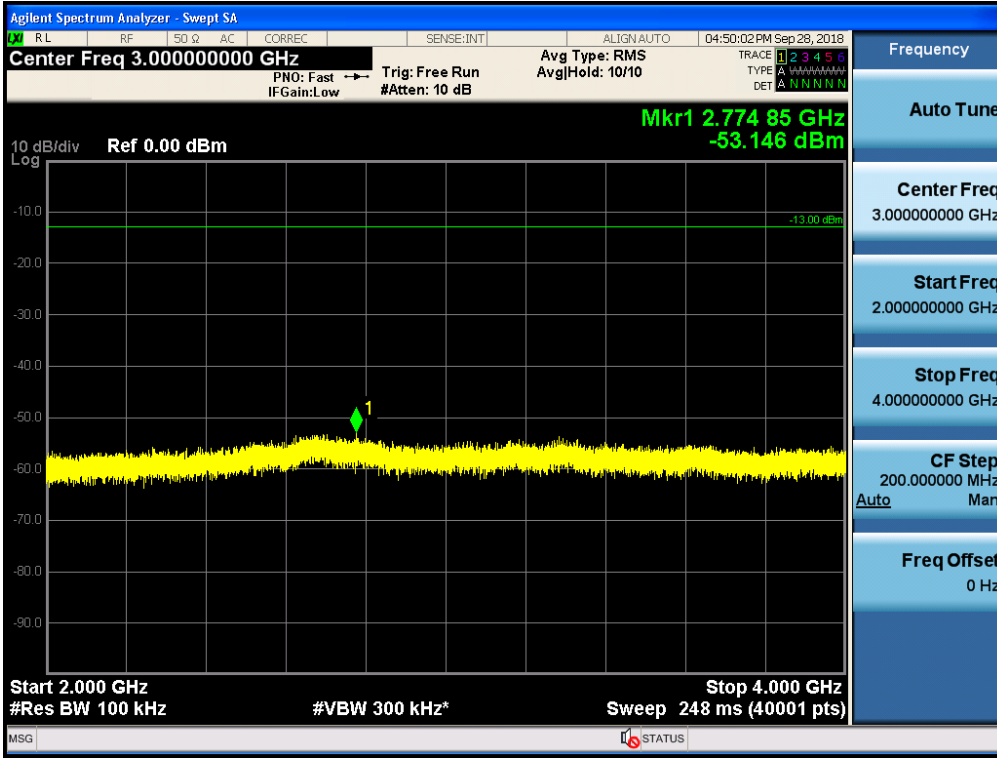

Spurious / ESMR / Downlink / CDMA / High / 2 GHz ~ 4 GHz

Spurious / ESMR / Downlink / CDMA / High / 4 GHz ~ 6 GHz

Spurious / ESMR / Downlink / CDMA / High / 6 GHz ~ 8 GHz

Spurious / ESMR / Downlink / CDMA / High / 8 GHz ~ 10 GHz

Spurious / ESMR / Downlink / LTE 5 MHz / Low / 9 kHz ~ 150 kHz

Spurious / ESMR / Downlink / LTE 5 MHz / Low / 150 kHz ~ 30 MHz

Spurious / ESMR / Downlink / LTE 5 MHz / Low / 30 MHz ~ Low edge

Spurious / ESMR / Downlink / LTE 5 MHz / Low / High edge ~ 2 GHz

Spurious / ESMR / Downlink / LTE 5 MHz / Low / 2 GHz ~ 4 GHz

Spurious / ESMR / Downlink / LTE 5 MHz / Low / 4 GHz ~ 6 GHz

Spurious / ESMR / Downlink / LTE 5 MHz / Low / 6 GHz ~ 8 GHz

Spurious / ESMR / Downlink / LTE 5 MHz / Low / 8 GHz ~ 10 GHz