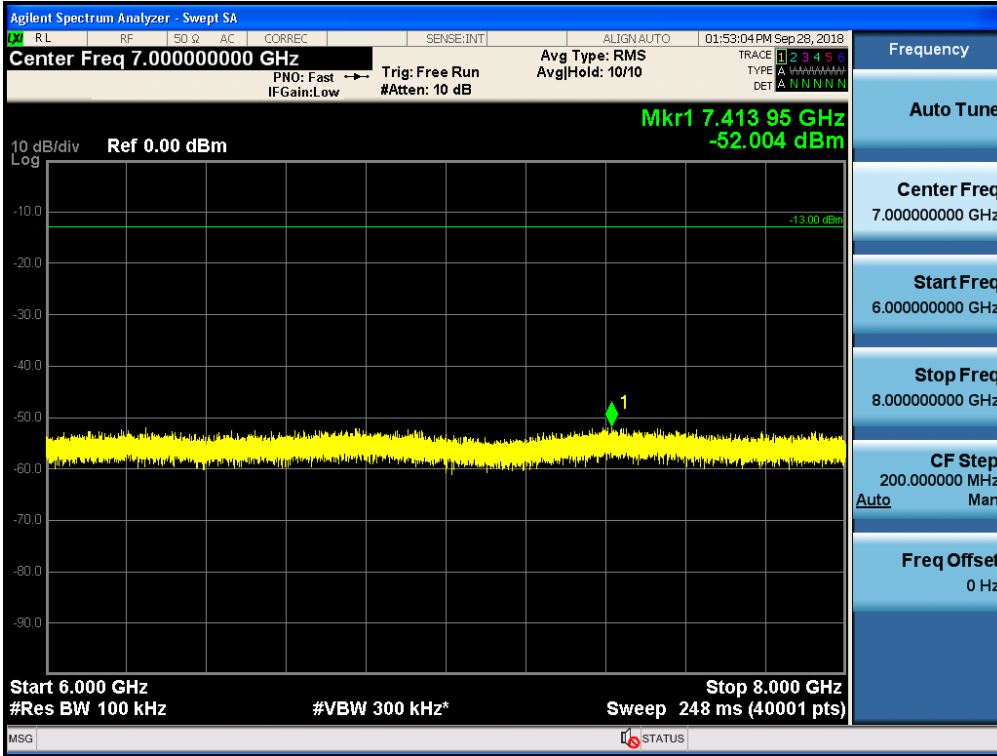

Spurious / Upper 700 MHz / Downlink / LTE 5 MHz / High / 1 559 MHz ~ 1610 MHz (700 Hz (2))

Spurious / Upper 700 MHz / Downlink / LTE 5 MHz / High / 1 559 MHz ~ 1610 MHz (700 Hz (3))

Spurious / Upper 700 MHz / Downlink / LTE 5 MHz / High / 1 559 MHz ~ 1610 MHz (700 Hz (4))

Spurious / Upper 700 MHz / Downlink / LTE 10 MHz / Middle / 30 MHz ~ Low edge

Spurious / Upper 700 MHz / Downlink / LTE 10 MHz / Middle / High edge ~ 2 GHz

Spurious / Upper 700 MHz / Downlink / LTE 10 MHz / Middle / 2 GHz ~ 4 GHz

Spurious / Upper 700 MHz / Downlink / LTE 10 MHz / Middle / 4 GHz ~ 6 GHz

Spurious / Upper 700 MHz / Downlink / LTE 10 MHz / Middle / 6 GHz ~ 8 GHz

Spurious / Upper 700 MHz / Downlink / LTE 10 MHz / Middle / 763 MHz ~ 775 MHz

Spurious / Upper 700 MHz / Downlink / LTE 10 MHz / Middle / 793 MHz ~ 805 GHz

Spurious / Upper 700 MHz / Downlink / LTE 10 MHz / Middle / 1 559 MHz ~ 1610 MHz (1 MHz)

Spurious / Upper 700 MHz / Downlink / LTE 10 MHz / Middle / 1 559 MHz ~ 1610 MHz (700 Hz (1))