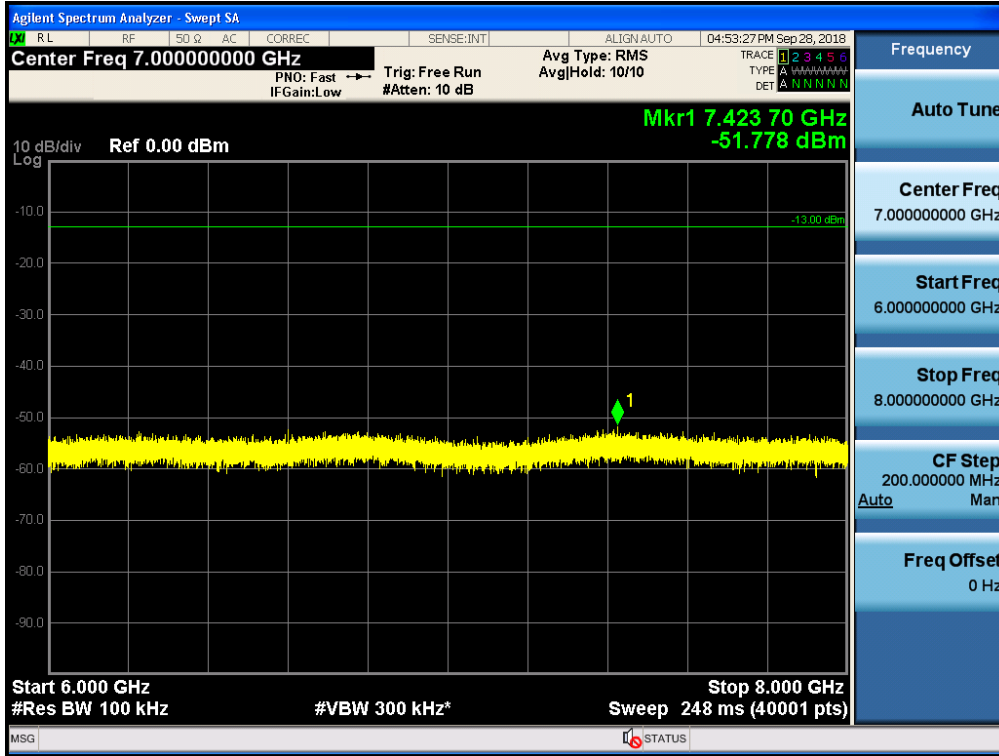

Spurious / ESMR / Downlink / LTE 5 MHz / Low / 2 GHz ~ 4 GHz

Spurious / ESMR / Downlink / LTE 5 MHz / Low / 4 GHz ~ 6 GHz

Spurious / ESMR / Downlink / LTE 5 MHz / Low / 6 GHz ~ 8 GHz

Spurious / ESMR / Downlink / LTE 5 MHz / Low / 8 GHz ~ 10 GHz

Spurious / ESMR / Downlink / LTE 5 MHz / Middle / 9 kHz ~ 150 kHz

Spurious / ESMR / Downlink / LTE 5 MHz / Middle / 150 kHz ~ 30 MHz

Spurious / ESMR / Downlink / LTE 5 MHz / Middle / 30 MHz ~ Low edge

Spurious / ESMR / Downlink / LTE 5 MHz / Middle / High edge ~ 2 GHz

Spurious / ESMR / Downlink / LTE 5 MHz / Middle / 2 GHz ~ 4 GHz

Spurious / ESMR / Downlink / LTE 5 MHz / Middle / 4 GHz ~ 6 GHz

Spurious / ESMR / Downlink / LTE 5 MHz / Middle / 6 GHz ~ 8 GHz

Spurious / ESMR / Downlink / LTE 5 MHz / Middle / 8 GHz ~ 10 GHz

Spurious / ESMR / Downlink / LTE 5 MHz / High / 9 kHz ~ 150 kHz

Spurious / ESMR / Downlink / LTE 5 MHz / High / 150 kHz ~ 30 MHz

Spurious / ESMR / Downlink / LTE 5 MHz / High / 30 MHz ~ Low edge

Spurious / ESMR / Downlink / LTE 5 MHz / High / High edge ~ 2 GHz