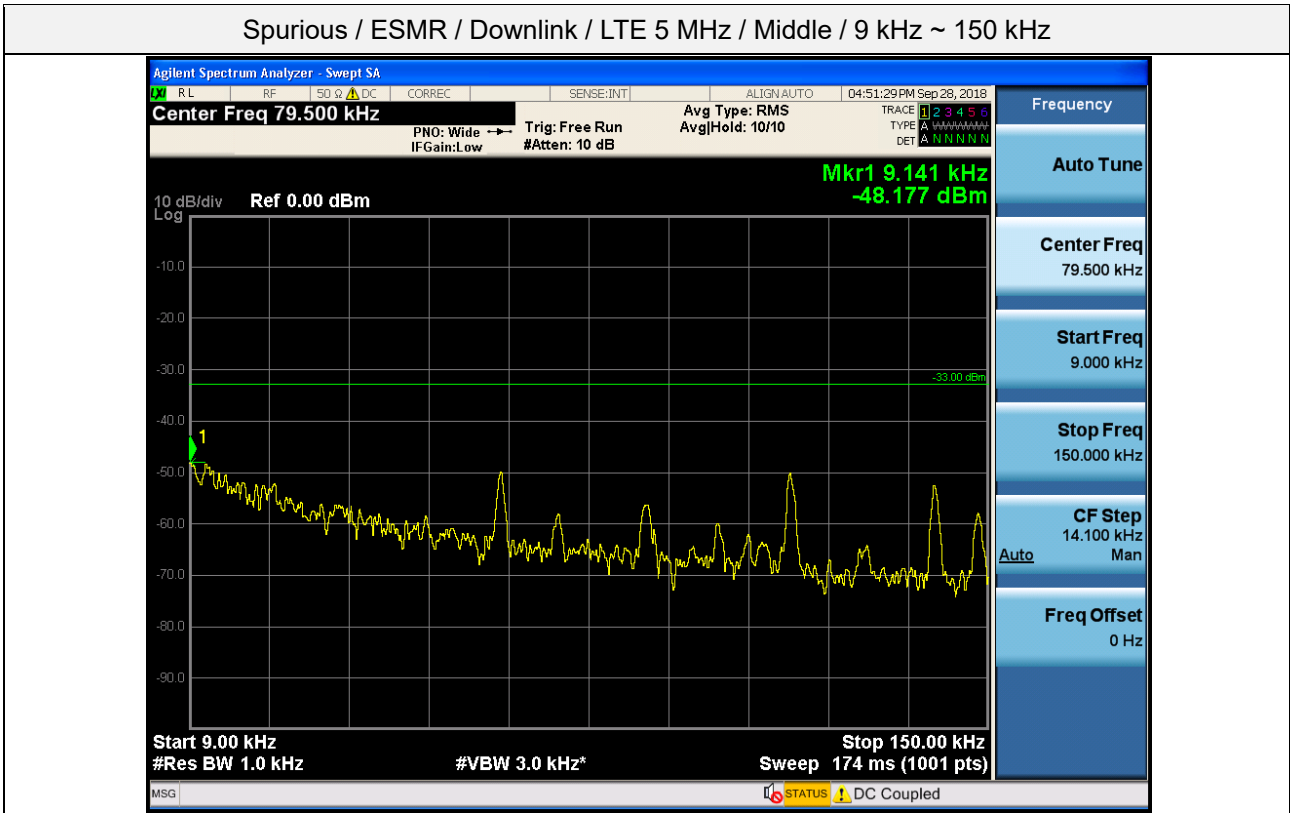

Spurious / ESMR / Downlink / LTE 5 MHz / Low / 9 kHz ~ 150 kHz

Spurious / ESMR / Downlink / LTE 5 MHz / Low / 150 kHz ~ 30 MHz

Spurious / ESMR / Downlink / LTE 5 MHz / Low / 30 MHz ~ Low edge

Spurious / ESMR / Downlink / LTE 5 MHz / Low / High edge ~ 2 GHz

Spurious / ESMR / Downlink / LTE 5 MHz / Low / 2 GHz ~ 4 GHz

Spurious / ESMR / Downlink / LTE 5 MHz / Low / 4 GHz ~ 6 GHz

Spurious / ESMR / Downlink / LTE 5 MHz / Low / 6 GHz ~ 8 GHz

Spurious / ESMR / Downlink / LTE 5 MHz / Low / 8 GHz ~ 10 GHz

Spurious / ESMR / Downlink / LTE 5 MHz / Middle / 9 kHz ~ 150 kHz

Spurious / ESMR / Downlink / LTE 5 MHz / Middle / 150 kHz ~ 30 MHz

Spurious / ESMR / Downlink / LTE 5 MHz / Middle / 30 MHz ~ Low edge

Spurious / ESMR / Downlink / LTE 5 MHz / Middle / High edge ~ 2 GHz

Spurious / ESMR / Downlink / LTE 5 MHz / Middle / 2 GHz ~ 4 GHz

Spurious / ESMR / Downlink / LTE 5 MHz / Middle / 4 GHz ~ 6 GHz

Spurious / ESMR / Downlink / LTE 5 MHz / Middle / 6 GHz ~ 8 GHz

Spurious / ESMR / Downlink / LTE 5 MHz / Middle / 8 GHz ~ 10 GHz