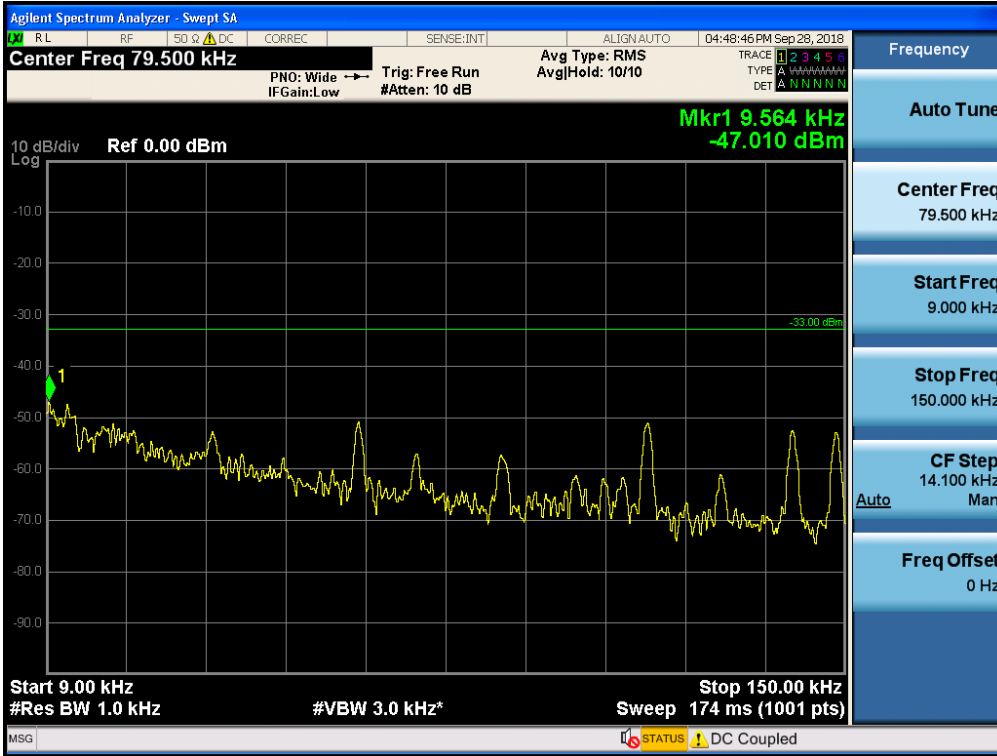

Spurious / ESMR / Downlink / CDMA / High / 9 kHz ~ 150 kHz

Spurious / ESMR / Downlink / CDMA / High / 150 kHz ~ 30 MHz

Spurious / ESMR / Downlink / CDMA / High / 30 MHz ~ Low edge

Spurious / ESMR / Downlink / CDMA / High / High edge ~ 2 GHz

Spurious / ESMR / Downlink / CDMA / High / 2 GHz ~ 4 GHz

Spurious / ESMR / Downlink / CDMA / High / 4 GHz ~ 6 GHz

Spurious / ESMR / Downlink / CDMA / High / 6 GHz ~ 8 GHz

Spurious / ESMR / Downlink / CDMA / High / 8 GHz ~ 10 GHz

Spurious / ESMR / Downlink / LTE 5 MHz / Low / 9 kHz ~ 150 kHz

Spurious / ESMR / Downlink / LTE 5 MHz / Low / 150 kHz ~ 30 MHz

Spurious / ESMR / Downlink / LTE 5 MHz / Low / 30 MHz ~ Low edge

Spurious / ESMR / Downlink / LTE 5 MHz / Low / High edge ~ 2 GHz

Spurious / ESMR / Downlink / LTE 5 MHz / Low / 2 GHz ~ 4 GHz

Spurious / ESMR / Downlink / LTE 5 MHz / Low / 4 GHz ~ 6 GHz

Spurious / ESMR / Downlink / LTE 5 MHz / Low / 6 GHz ~ 8 GHz

Spurious / ESMR / Downlink / LTE 5 MHz / Low / 8 GHz ~ 10 GHz