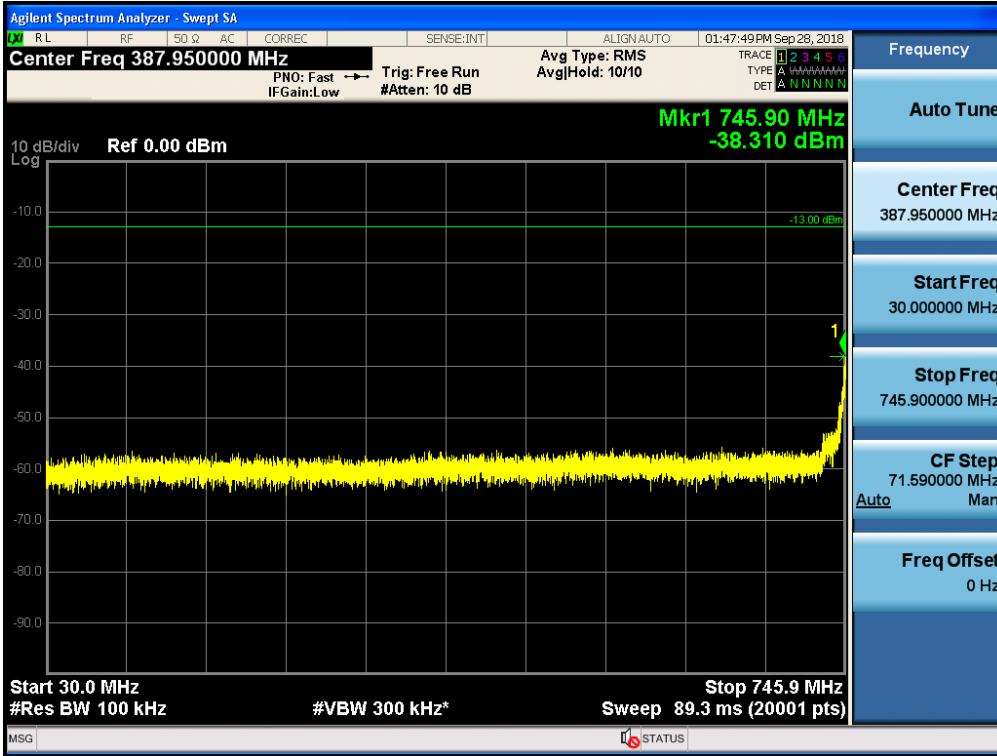

Spurious / Upper 700 MHz / Downlink / LTE 5 MHz / Middle / 793 MHz ~ 805 GHz

Spurious / Upper 700 MHz / Downlink / LTE 5 MHz / Middle / 1 559 MHz ~ 1610 MHz (1 MHz)

Spurious / Upper 700 MHz / Downlink / LTE 5 MHz / Middle / 1 559 MHz ~ 1610 MHz (700 Hz (1))

Spurious / Upper 700 MHz / Downlink / LTE 5 MHz / Middle / 1 559 MHz ~ 1610 MHz (700 Hz (2))

Spurious / Upper 700 MHz / Downlink / LTE 5 MHz / Middle / 1 559 MHz ~ 1610 MHz (700 Hz (3))

Spurious / Upper 700 MHz / Downlink / LTE 5 MHz / Middle / 1 559 MHz ~ 1610 MHz (700 Hz (4))

Spurious / Upper 700 MHz / Downlink / LTE 5 MHz / High / 9 kHz ~ 150 kHz

Spurious / Upper 700 MHz / Downlink / LTE 5 MHz / High / 150 kHz ~ 30 MHz

Spurious / Upper 700 MHz / Downlink / LTE 5 MHz / High / 30 MHz ~ Low edge

Spurious / Upper 700 MHz / Downlink / LTE 5 MHz / High / High edge ~ 2 GHz

Spurious / Upper 700 MHz / Downlink / LTE 5 MHz / High / 2 GHz ~ 4 GHz

Spurious / Upper 700 MHz / Downlink / LTE 5 MHz / High / 4 GHz ~ 6 GHz