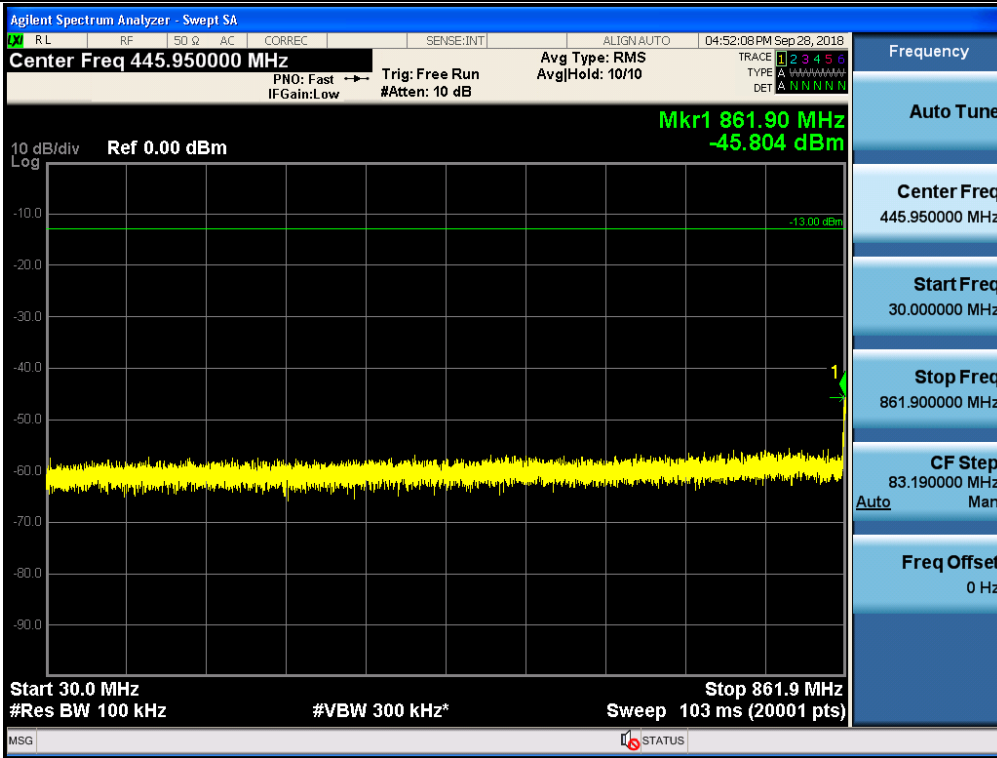

Spurious / ESMR / Downlink / LTE 5 MHz / Low / 9 kHz ~ 150 kHz

Spurious / ESMR / Downlink / LTE 5 MHz / Low / 150 kHz ~ 30 MHz

Spurious / ESMR / Downlink / LTE 5 MHz / Low / 30 MHz ~ Low edge

Spurious / ESMR / Downlink / LTE 5 MHz / Low / High edge ~ 2 GHz

Spurious / ESMR / Downlink / LTE 5 MHz / Low / 2 GHz ~ 4 GHz

Spurious / ESMR / Downlink / LTE 5 MHz / Low / 4 GHz ~ 6 GHz

Spurious / ESMR / Downlink / LTE 5 MHz / Low / 6 GHz ~ 8 GHz

Spurious / ESMR / Downlink / LTE 5 MHz / Low / 8 GHz ~ 10 GHz

Spurious / ESMR / Downlink / LTE 5 MHz / Middle / 9 kHz ~ 150 kHz

Spurious / ESMR / Downlink / LTE 5 MHz / Middle / 150 kHz ~ 30 MHz

Spurious / ESMR / Downlink / LTE 5 MHz / Middle / 30 MHz ~ Low edge

Spurious / ESMR / Downlink / LTE 5 MHz / Middle / High edge ~ 2 GHz

Spurious / ESMR / Downlink / LTE 5 MHz / Middle / 2 GHz ~ 4 GHz

Spurious / ESMR / Downlink / LTE 5 MHz / Middle / 4 GHz ~ 6 GHz

Spurious / ESMR / Downlink / LTE 5 MHz / Middle / 6 GHz ~ 8 GHz

Spurious / ESMR / Downlink / LTE 5 MHz / Middle / 8 GHz ~ 10 GHz