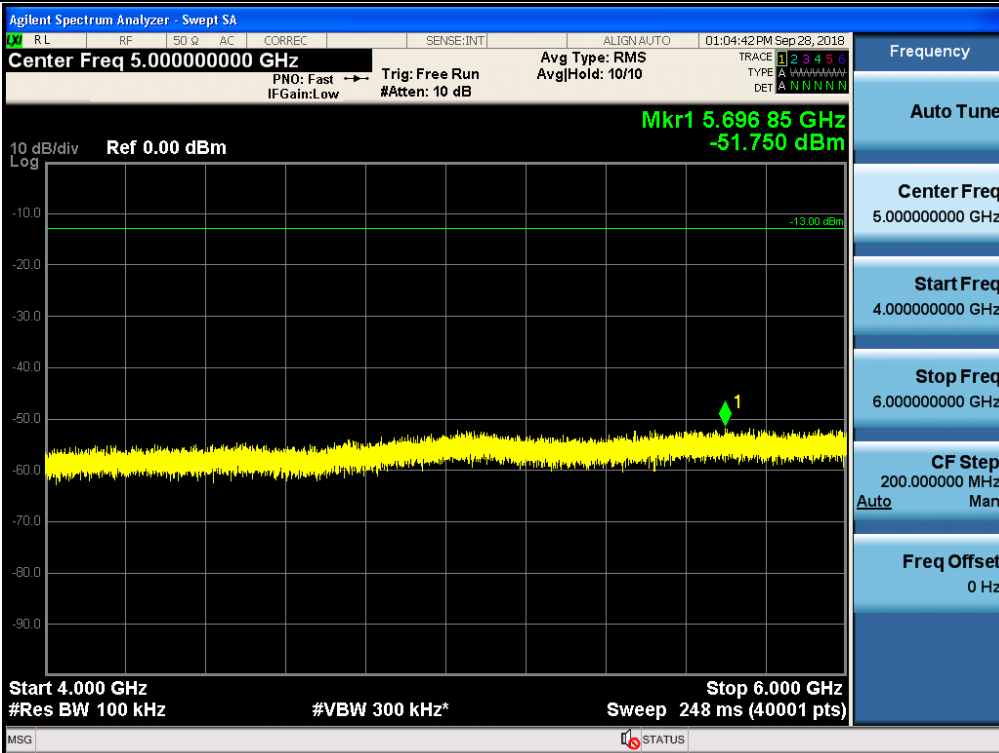

Spurious / Lower 700 MHz / Downlink / LTE 10 MHz / High / 30 MHz ~ Low edge

Spurious / Lower 700 MHz / Downlink / LTE 10 MHz / High / High edge ~ 2 GHz

Spurious / Lower 700 MHz / Downlink / LTE 10 MHz / High / 2 GHz ~ 4 GHz

Spurious / Lower 700 MHz / Downlink / LTE 10 MHz / High / 4 GHz ~ 6 GHz

Spurious / Lower 700 MHz / Downlink / LTE 10 MHz / High / 6 GHz ~ 8 GHz

Spurious / Upper 700 MHz / Downlink / LTE 5 MHz / Low / 9 kHz ~ 150 kHz

Spurious / Upper 700 MHz / Downlink / LTE 5 MHz / Low / 150 kHz ~ 30 MHz

Spurious / Upper 700 MHz / Downlink / LTE 5 MHz / Low / 30 MHz ~ Low edge

Spurious / Upper 700 MHz / Downlink / LTE 5 MHz / Low / High edge ~ 2 GHz