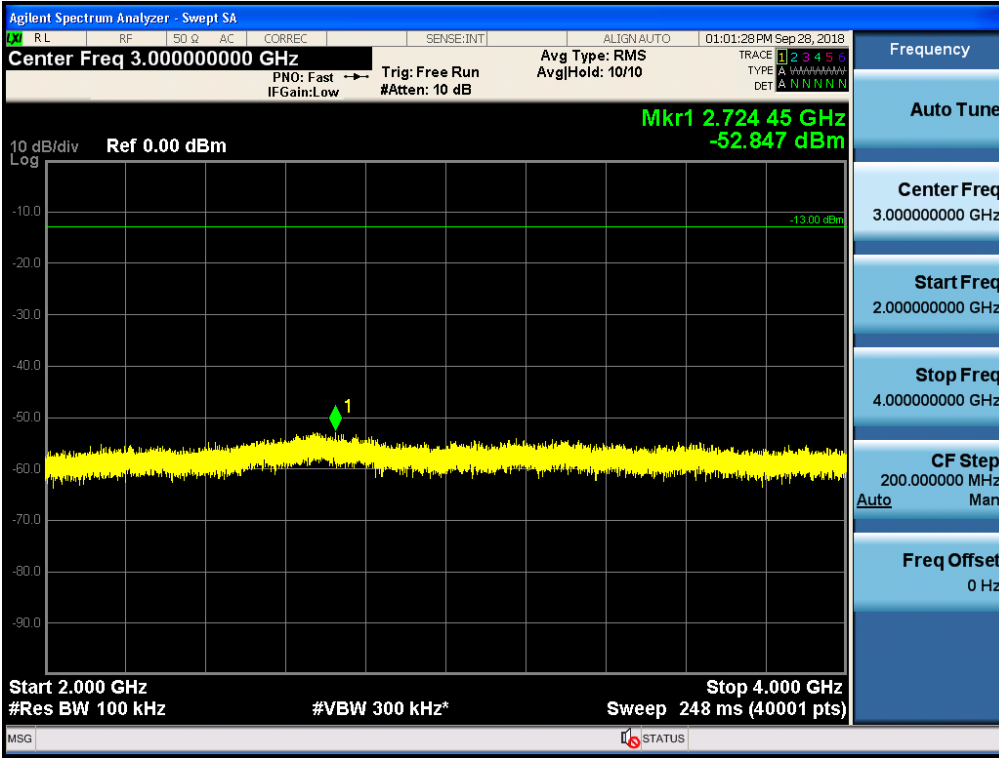

Spurious / Lower 700 MHz / Downlink / LTE 10 MHz / Low / 6 GHz ~ 8 GHz

Spurious / Lower 700 MHz / Downlink / LTE 10 MHz / Middle / 9 kHz ~ 150 kHz

Spurious / Lower 700 MHz / Downlink / LTE 10 MHz / Middle / 150 kHz ~ 30 MHz

Spurious / Lower 700 MHz / Downlink / LTE 10 MHz / Middle / 30 MHz ~ Low edge

Spurious / Lower 700 MHz / Downlink / LTE 10 MHz / Middle / High edge ~ 2 GHz

Spurious / Lower 700 MHz / Downlink / LTE 10 MHz / Middle / 2 GHz ~ 4 GHz

Spurious / Lower 700 MHz / Downlink / LTE 10 MHz / Middle / 4 GHz ~ 6 GHz

Spurious / Lower 700 MHz / Downlink / LTE 10 MHz / High / 9 kHz ~ 150 kHz

Spurious / Lower 700 MHz / Downlink / LTE 10 MHz / High / 150 kHz ~ 30 MHz

Spurious / Lower 700 MHz / Downlink / LTE 10 MHz / High / 30 MHz ~ Low edge

Spurious / Lower 700 MHz / Downlink / LTE 10 MHz / High / High edge ~ 2 GHz

Spurious / Lower 700 MHz / Downlink / LTE 10 MHz / High / 2 GHz ~ 4 GHz