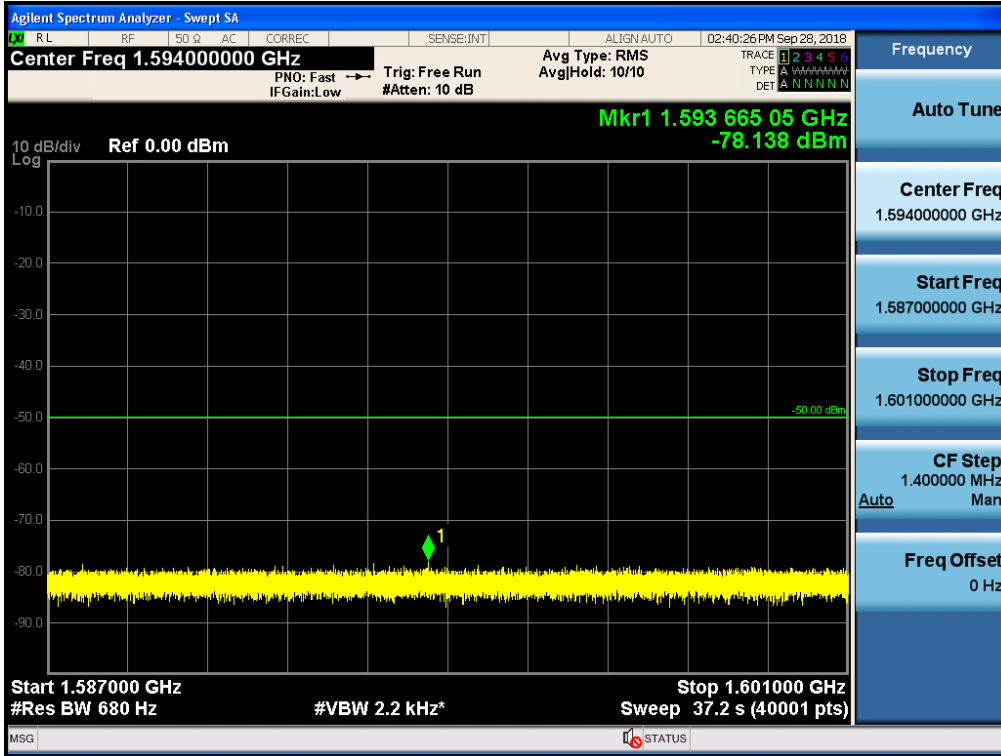

Spurious / Upper 700 MHz / Downlink / LTE 5 MHz / Low / 2 GHz ~ 4 GHz

Spurious / Upper 700 MHz / Downlink / LTE 5 MHz / Low / 4 GHz ~ 6 GHz

Spurious / Upper 700 MHz / Downlink / LTE 5 MHz / Low / 6 GHz ~ 8 GHz

Spurious / Upper 700 MHz / Downlink / LTE 5 MHz / Low / 763 MHz ~ 775 MHz

Spurious / Upper 700 MHz / Downlink / LTE 5 MHz / Low / 793 MHz ~ 805 GHz

Spurious / Upper 700 MHz / Downlink / LTE 5 MHz / Low / 1 559 MHz ~ 1610 MHz (1 MHz)

Spurious / Upper 700 MHz / Downlink / LTE 5 MHz / Low / 1 559 MHz ~ 1610 MHz (700 Hz (1))

Spurious / Upper 700 MHz / Downlink / LTE 5 MHz / Low / 1 559 MHz ~ 1610 MHz (700 Hz (2))

Spurious / Upper 700 MHz / Downlink / LTE 5 MHz / Low / 1 559 MHz ~ 1610 MHz (700 Hz (3))