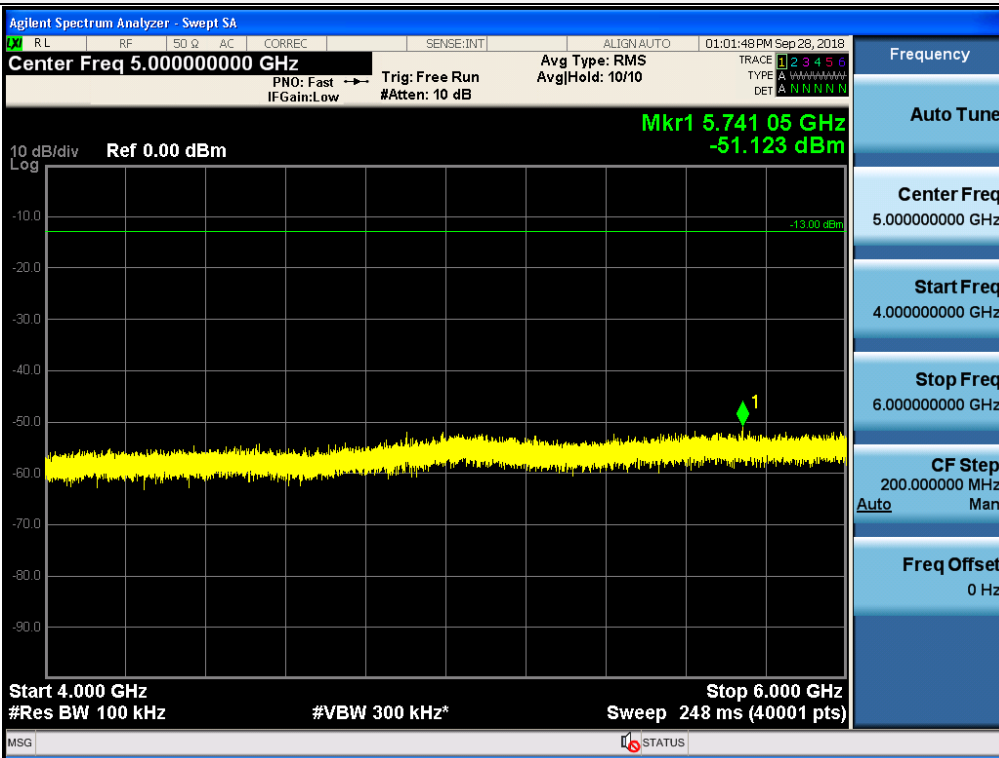

Spurious / Lower 700 MHz / Downlink / LTE 10 MHz / Middle / 30 MHz ~ Low edge

Spurious / Lower 700 MHz / Downlink / LTE 10 MHz / Middle / High edge ~ 2 GHz

Spurious / Lower 700 MHz / Downlink / LTE 10 MHz / Middle / 2 GHz ~ 4 GHz

Spurious / Lower 700 MHz / Downlink / LTE 10 MHz / Middle / 4 GHz ~ 6 GHz

Spurious / Lower 700 MHz / Downlink / LTE 10 MHz / High / 9 kHz ~ 150 kHz

Spurious / Lower 700 MHz / Downlink / LTE 10 MHz / High / 150 kHz ~ 30 MHz