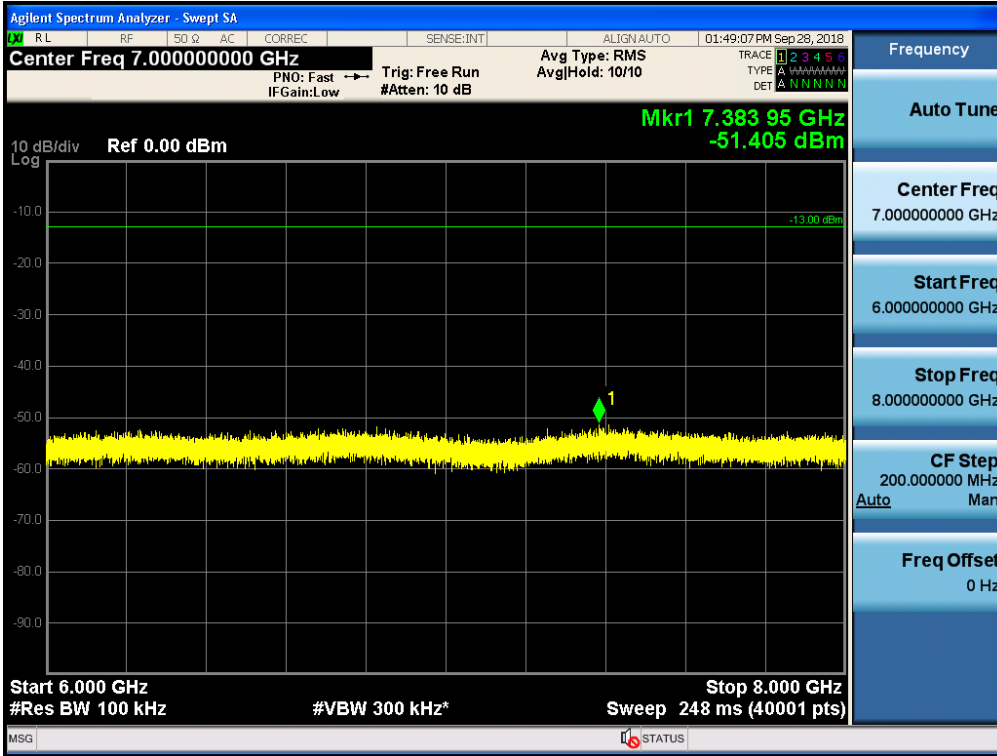

Spurious / Upper 700 MHz / Downlink / LTE 5 MHz / High / 9 kHz ~ 150 kHz

Spurious / Upper 700 MHz / Downlink / LTE 5 MHz / High / 150 kHz ~ 30 MHz

Spurious / Upper 700 MHz / Downlink / LTE 5 MHz / High / 30 MHz ~ Low edge

Spurious / Upper 700 MHz / Downlink / LTE 5 MHz / High / High edge ~ 2 GHz

Spurious / Upper 700 MHz / Downlink / LTE 5 MHz / High / 2 GHz ~ 4 GHz

Spurious / Upper 700 MHz / Downlink / LTE 5 MHz / High / 4 GHz ~ 6 GHz

Spurious / Upper 700 MHz / Downlink / LTE 5 MHz / High / 6 GHz ~ 8 GHz

Spurious / Upper 700 MHz / Downlink / LTE 5 MHz / High / 763 MHz ~ 775 MHz

Spurious / Upper 700 MHz / Downlink / LTE 5 MHz / High / 1 559 MHz ~ 1610 MHz (700 Hz (1))