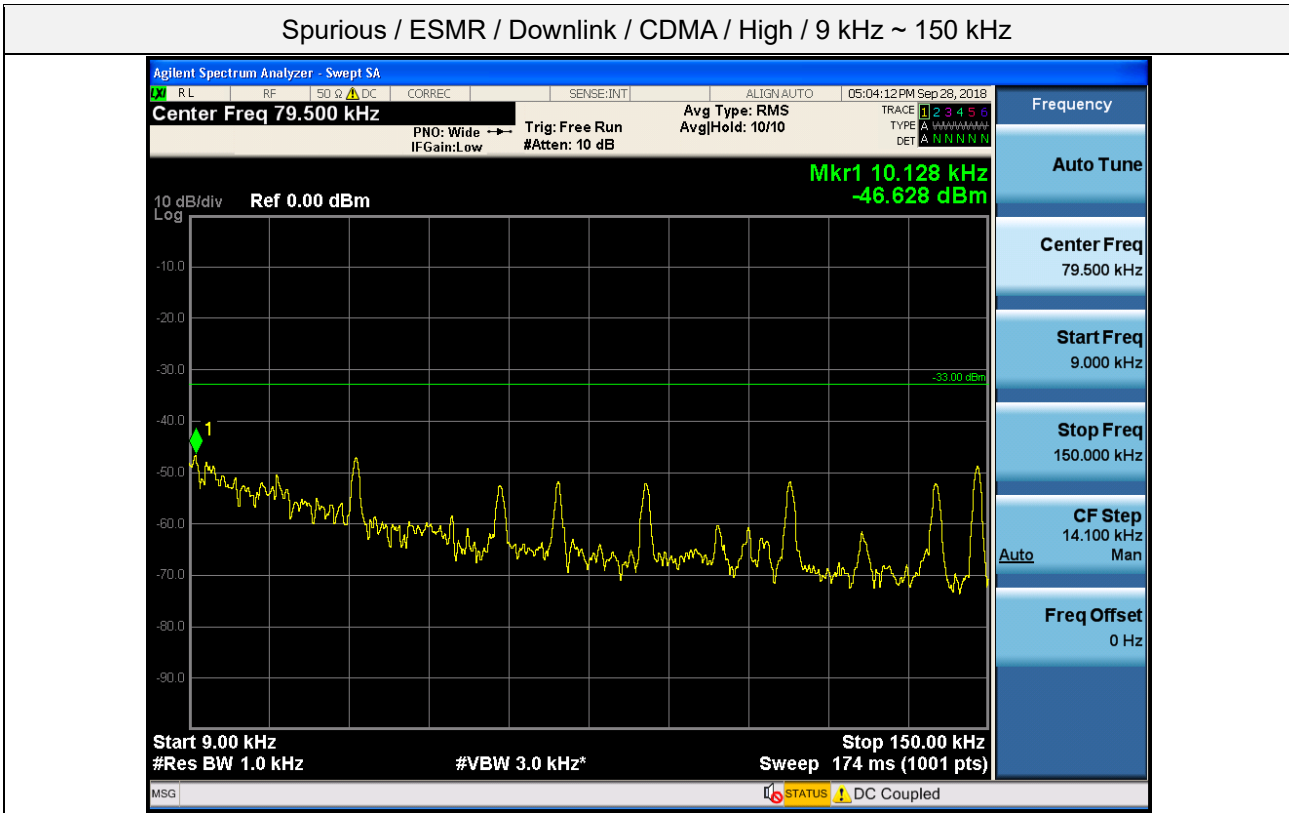

Spurious / ESMR / Downlink / CDMA / Middle / 9 kHz ~ 150 kHz

Spurious / ESMR / Downlink / CDMA / Middle / 150 kHz ~ 30 MHz

Spurious / ESMR / Downlink / CDMA / Middle / 30 MHz ~ Low edge

Spurious / ESMR / Downlink / CDMA / Middle / High edge ~ 2 GHz

Spurious / ESMR / Downlink / CDMA / Middle / 2 GHz ~ 4 GHz

Spurious / ESMR / Downlink / CDMA / Middle / 4 GHz ~ 6 GHz

Spurious / ESMR / Downlink / CDMA / Middle / 6 GHz ~ 8 GHz

Spurious / ESMR / Downlink / CDMA / Middle / 8 GHz ~ 10 GHz

Spurious / ESMR / Downlink / CDMA / High / 9 kHz ~ 150 kHz

Spurious / ESMR / Downlink / CDMA / High / 150 kHz ~ 30 MHz

Spurious / ESMR / Downlink / CDMA / High / 30 MHz ~ Low edge

Spurious / ESMR / Downlink / CDMA / High / High edge ~ 2 GHz

Spurious / ESMR / Downlink / CDMA / High / 2 GHz ~ 4 GHz

Spurious / ESMR / Downlink / CDMA / High / 4 GHz ~ 6 GHz

Spurious / ESMR / Downlink / CDMA / High / 6 GHz ~ 8 GHz

Spurious / ESMR / Downlink / CDMA / High / 8 GHz ~ 10 GHz