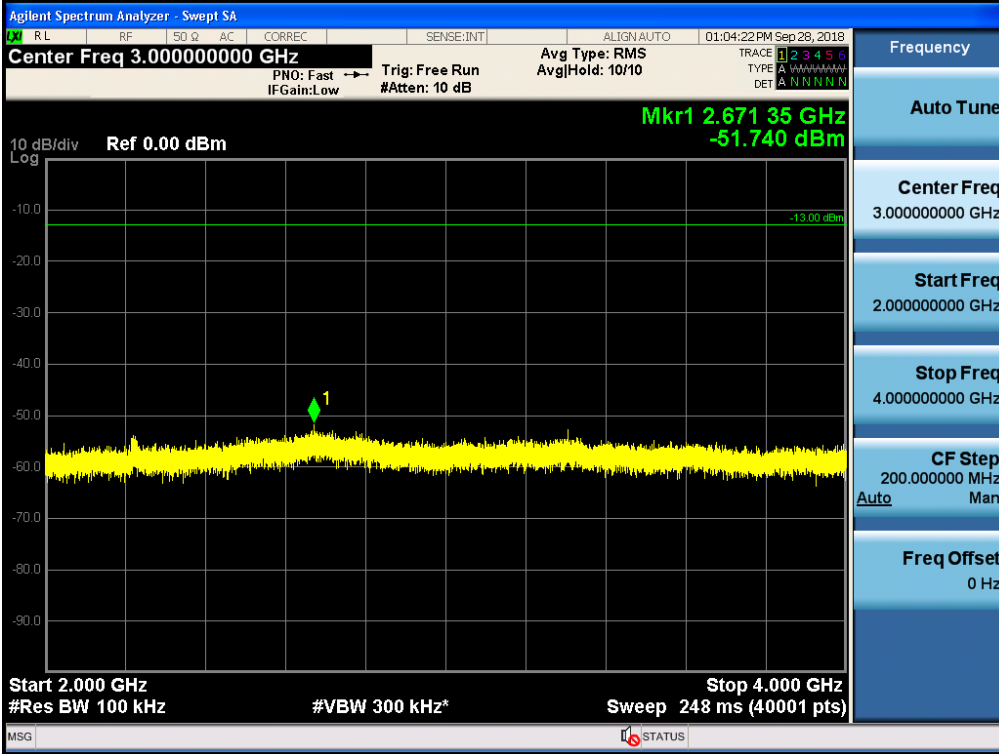

Spurious / Lower 700 MHz / Downlink / LTE 10 MHz / Middle / 30 MHz ~ Low edge

Spurious / Lower 700 MHz / Downlink / LTE 10 MHz / Middle / High edge ~ 2 GHz

Spurious / Lower 700 MHz / Downlink / LTE 10 MHz / Middle / 2 GHz ~ 4 GHz

Spurious / Lower 700 MHz / Downlink / LTE 10 MHz / Middle / 4 GHz ~ 6 GHz

Spurious / Lower 700 MHz / Downlink / LTE 10 MHz / High / 9 kHz ~ 150 kHz

Spurious / Lower 700 MHz / Downlink / LTE 10 MHz / High / 150 kHz ~ 30 MHz

Spurious / Lower 700 MHz / Downlink / LTE 10 MHz / High / 30 MHz ~ Low edge

Spurious / Lower 700 MHz / Downlink / LTE 10 MHz / High / High edge ~ 2 GHz

Spurious / Lower 700 MHz / Downlink / LTE 10 MHz / High / 2 GHz ~ 4 GHz