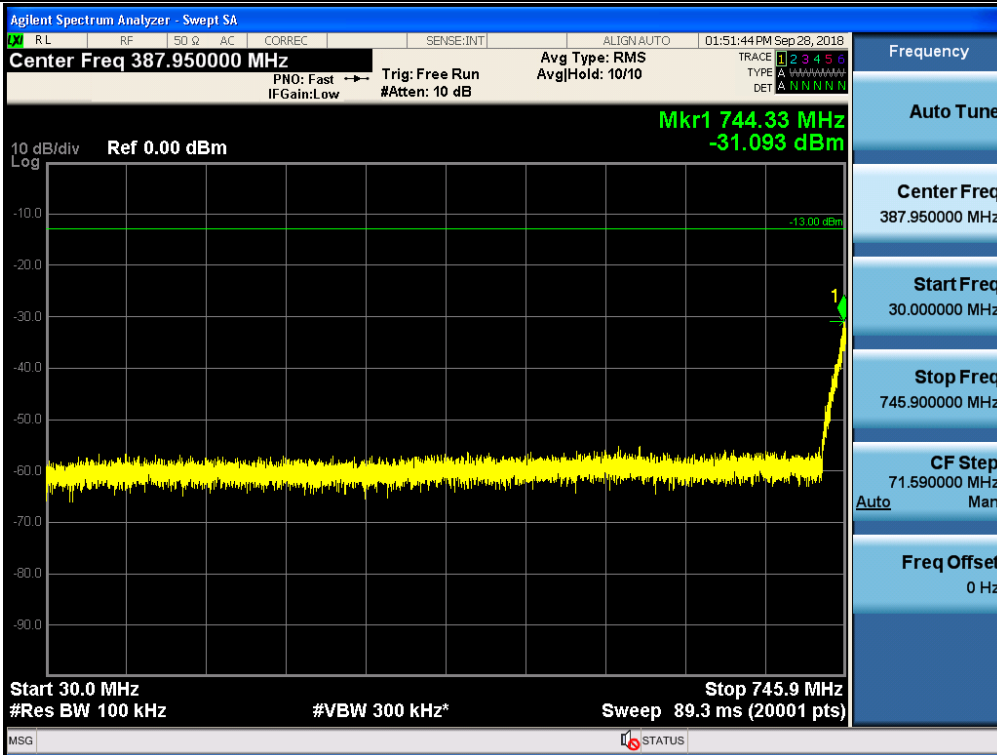

Spurious / Upper 700 MHz / Downlink / LTE 5 MHz / High / 6 GHz ~ 8 GHz

Spurious / Upper 700 MHz / Downlink / LTE 5 MHz / High / 763 MHz ~ 775 MHz

Spurious / Upper 700 MHz / Downlink / LTE 5 MHz / High / 1 559 MHz ~ 1610 MHz (700 Hz (1))

Spurious / Upper 700 MHz / Downlink / LTE 5 MHz / High / 1 559 MHz ~ 1610 MHz (700 Hz (2))

Spurious / Upper 700 MHz / Downlink / LTE 5 MHz / High / 1 559 MHz ~ 1610 MHz (700 Hz (3))

Spurious / Upper 700 MHz / Downlink / LTE 5 MHz / High / 1 559 MHz ~ 1610 MHz (700 Hz (4))

Spurious / Upper 700 MHz / Downlink / LTE 10 MHz / Middle / 30 MHz ~ Low edge

Spurious / Upper 700 MHz / Downlink / LTE 10 MHz / Middle / High edge ~ 2 GHz

Spurious / Upper 700 MHz / Downlink / LTE 10 MHz / Middle / 2 GHz ~ 4 GHz