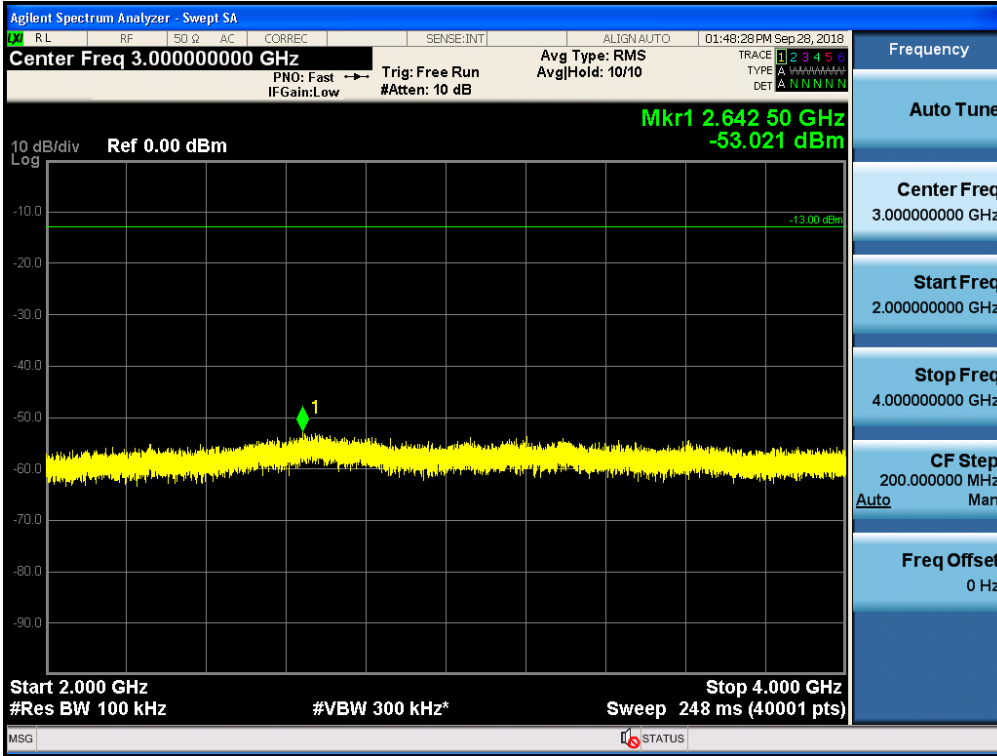

Spurious / Upper 700 MHz / Downlink / LTE 5 MHz / Middle / 1 559 MHz ~ 1610 MHz (700 Hz (2))

Spurious / Upper 700 MHz / Downlink / LTE 5 MHz / Middle / 1 559 MHz ~ 1610 MHz (700 Hz (3))

Spurious / Upper 700 MHz / Downlink / LTE 5 MHz / Middle / 1 559 MHz ~ 1610 MHz (700 Hz (4))

Spurious / Upper 700 MHz / Downlink / LTE 5 MHz / High / 9 kHz ~ 150 kHz

Spurious / Upper 700 MHz / Downlink / LTE 5 MHz / High / 150 kHz ~ 30 MHz

Spurious / Upper 700 MHz / Downlink / LTE 5 MHz / High / 30 MHz ~ Low edge

Spurious / Upper 700 MHz / Downlink / LTE 5 MHz / High / High edge ~ 2 GHz

Spurious / Upper 700 MHz / Downlink / LTE 5 MHz / High / 2 GHz ~ 4 GHz

Spurious / Upper 700 MHz / Downlink / LTE 5 MHz / High / 4 GHz ~ 6 GHz

Spurious / Upper 700 MHz / Downlink / LTE 5 MHz / High / 6 GHz ~ 8 GHz

Spurious / Upper 700 MHz / Downlink / LTE 5 MHz / High / 763 MHz ~ 775 MHz

Spurious / Upper 700 MHz / Downlink / LTE 5 MHz / High / 1 559 MHz ~ 1610 MHz (700 Hz (1))