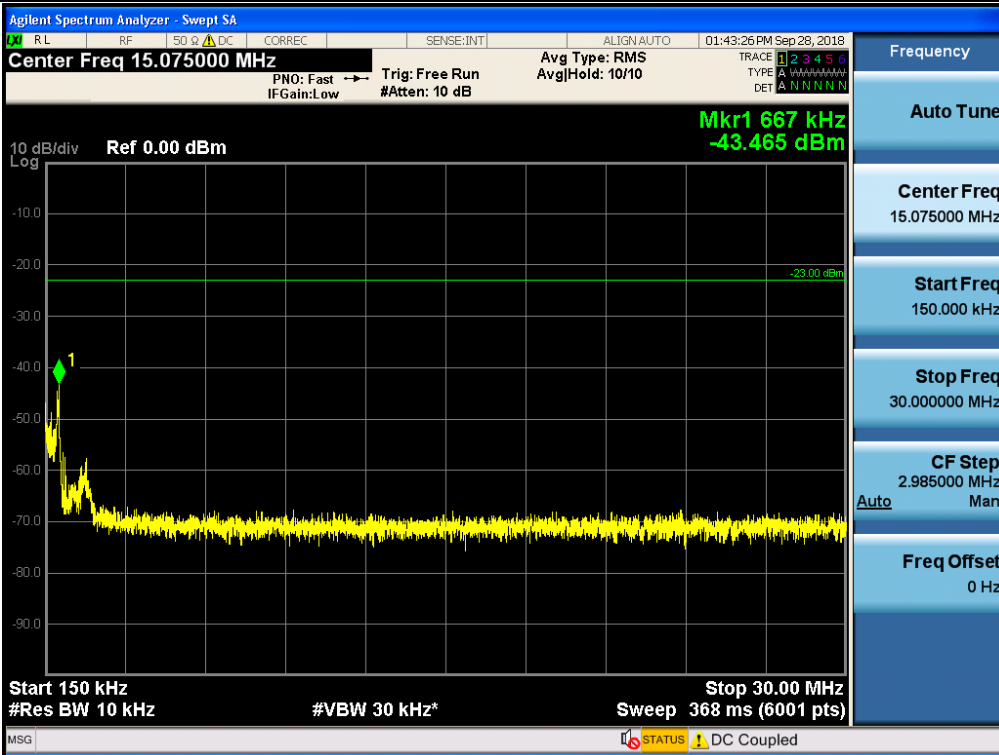

Spurious / Upper 700 MHz / Downlink / LTE 5 MHz / Low / 763 MHz ~ 775 MHz

Spurious / Upper 700 MHz / Downlink / LTE 5 MHz / Low / 793 MHz ~ 805 GHz

Spurious / Upper 700 MHz / Downlink / LTE 5 MHz / Low / 1 559 MHz ~ 1610 MHz (1 MHz)

Spurious / Upper 700 MHz / Downlink / LTE 5 MHz / Low / 1 559 MHz ~ 1610 MHz (700 Hz (1))

Spurious / Upper 700 MHz / Downlink / LTE 5 MHz / Low / 1 559 MHz ~ 1610 MHz (700 Hz (2))

Spurious / Upper 700 MHz / Downlink / LTE 5 MHz / Low / 1 559 MHz ~ 1610 MHz (700 Hz (3))

Spurious / Upper 700 MHz / Downlink / LTE 5 MHz / Low / 1 559 MHz ~ 1610 MHz (700 Hz (4))

Spurious / Upper 700 MHz / Downlink / LTE 5 MHz / Middle / 9 kHz ~ 150 kHz

Spurious / Upper 700 MHz / Downlink / LTE 5 MHz / Middle / 150 kHz ~ 30 MHz