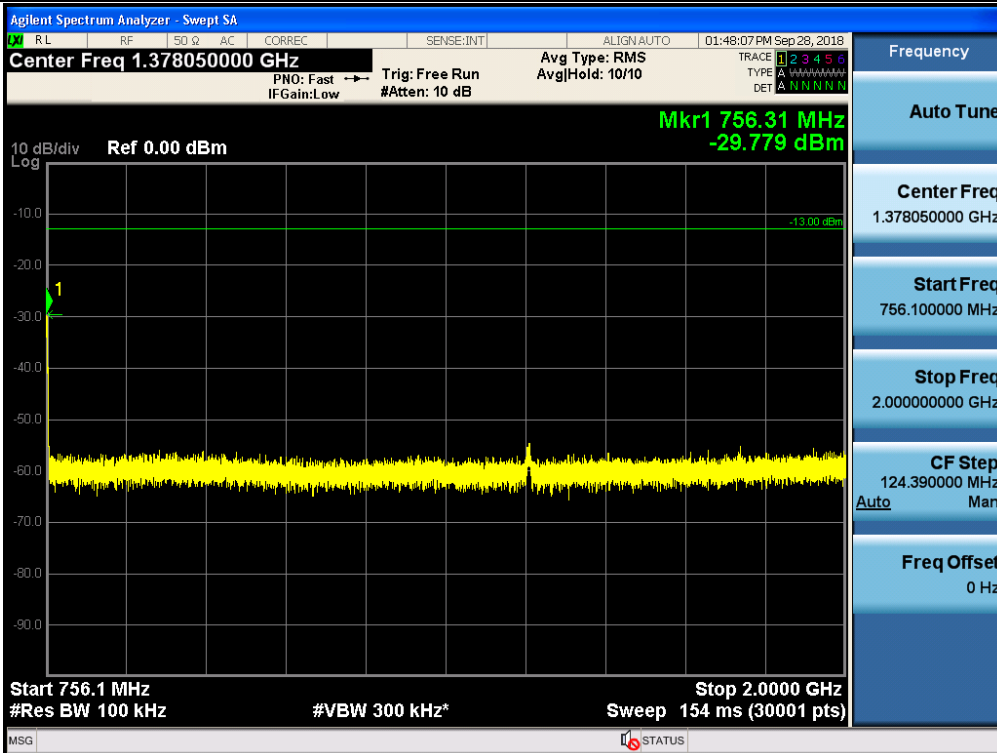

Spurious / Upper 700 MHz / Downlink / LTE 5 MHz / High / 9 kHz ~ 150 kHz

Spurious / Upper 700 MHz / Downlink / LTE 5 MHz / High / 150 kHz ~ 30 MHz

Spurious / Upper 700 MHz / Downlink / LTE 5 MHz / High / 30 MHz ~ Low edge

Spurious / Upper 700 MHz / Downlink / LTE 5 MHz / High / High edge ~ 2 GHz

Spurious / Upper 700 MHz / Downlink / LTE 5 MHz / High / 2 GHz ~ 4 GHz

Spurious / Upper 700 MHz / Downlink / LTE 5 MHz / High / 4 GHz ~ 6 GHz