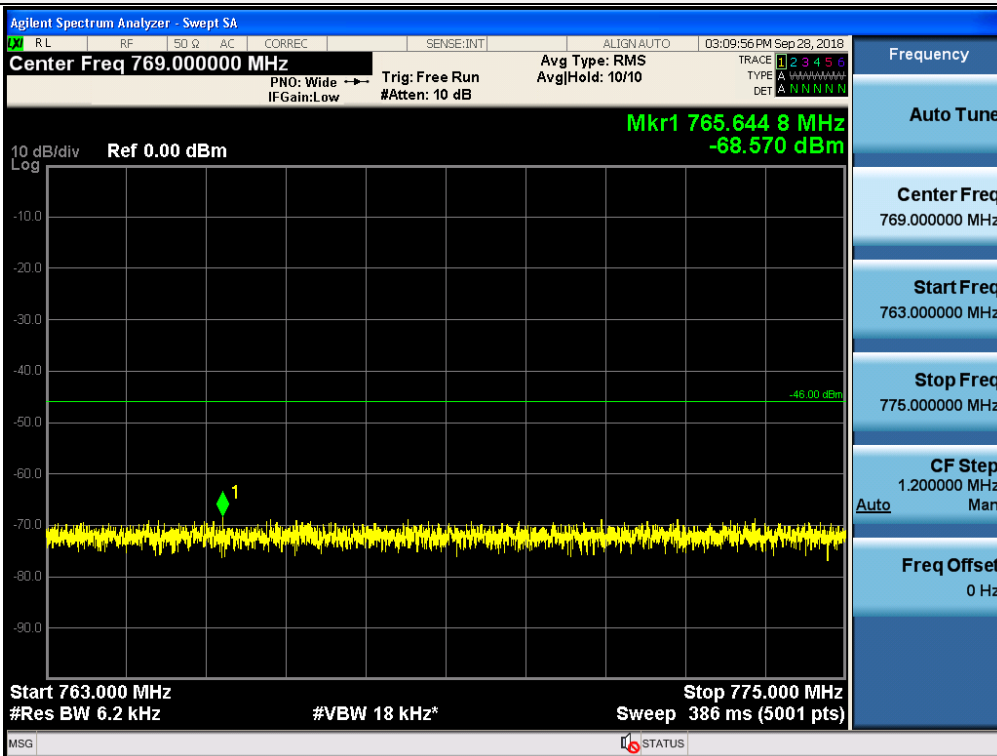

Spurious / Upper 700 MHz / Downlink / LTE 5 MHz / High / 9 kHz ~ 150 kHz

Spurious / Upper 700 MHz / Downlink / LTE 5 MHz / High / 150 kHz ~ 30 MHz

Spurious / Upper 700 MHz / Downlink / LTE 5 MHz / High / 30 MHz ~ Low edge

Spurious / Upper 700 MHz / Downlink / LTE 5 MHz / High / High edge ~ 2 GHz

Spurious / Upper 700 MHz / Downlink / LTE 5 MHz / High / 2 GHz ~ 4 GHz

Spurious / Upper 700 MHz / Downlink / LTE 5 MHz / High / 4 GHz ~ 6 GHz

Spurious / Upper 700 MHz / Downlink / LTE 5 MHz / High / 6 GHz ~ 8 GHz

Spurious / Upper 700 MHz / Downlink / LTE 5 MHz / High / 763 MHz ~ 775 MHz

Spurious / Upper 700 MHz / Downlink / LTE 5 MHz / High / 1 559 MHz ~ 1610 MHz (700 Hz (1))