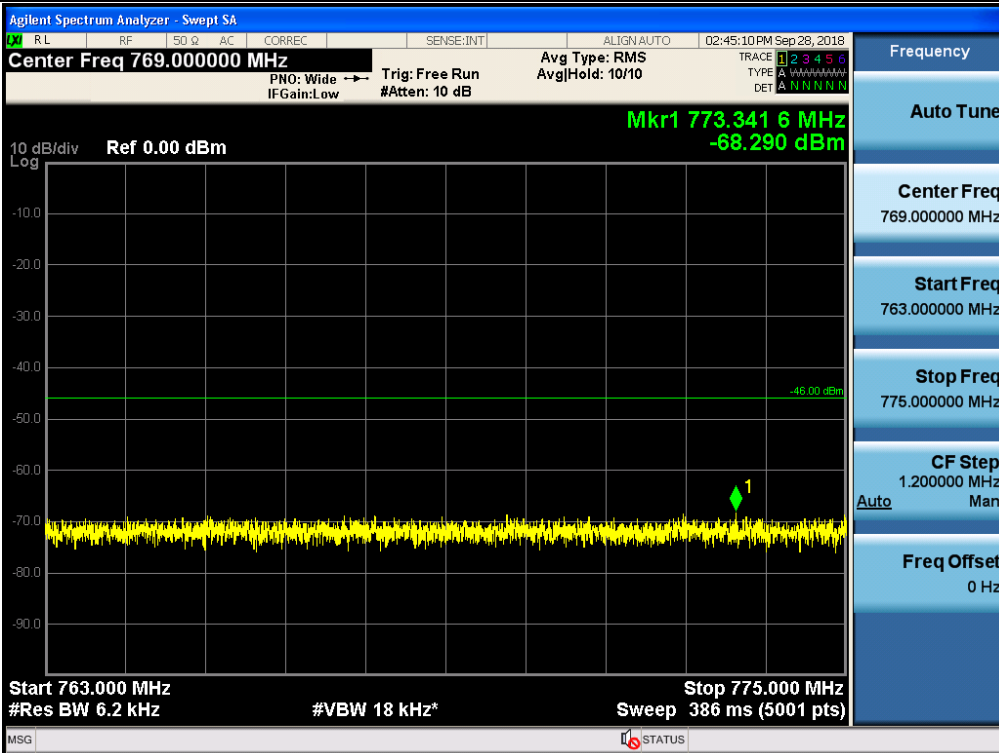

Spurious / Upper 700 MHz / Downlink / LTE 5 MHz / Middle / 30 MHz ~ Low edge

Spurious / Upper 700 MHz / Downlink / LTE 5 MHz / Middle / High edge ~ 2 GHz

Spurious / Upper 700 MHz / Downlink / LTE 5 MHz / Middle / 2 GHz ~ 4 GHz

Spurious / Upper 700 MHz / Downlink / LTE 5 MHz / Middle / 4 GHz ~ 6 GHz

Spurious / Upper 700 MHz / Downlink / LTE 5 MHz / Middle / 6 GHz ~ 8 GHz

Spurious / Upper 700 MHz / Downlink / LTE 5 MHz / Middle / 763 MHz ~ 775 MHz

Spurious / Upper 700 MHz / Downlink / LTE 5 MHz / Middle / 793 MHz ~ 805 GHz

Spurious / Upper 700 MHz / Downlink / LTE 5 MHz / Middle / 1 559 MHz ~ 1610 MHz (1 MHz)

Spurious / Upper 700 MHz / Downlink / LTE 5 MHz / Middle / 1 559 MHz ~ 1610 MHz (700 Hz (1))