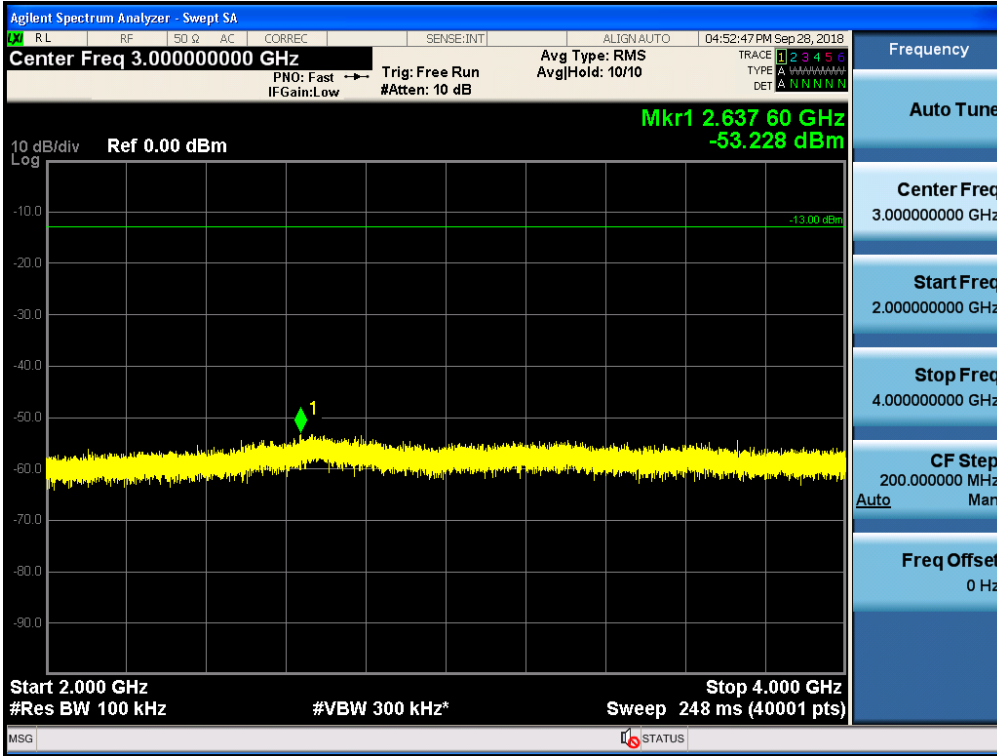

Spurious / ESMR / Downlink / LTE 5 MHz / Low / 2 GHz ~ 4 GHz

Spurious / ESMR / Downlink / LTE 5 MHz / Low / 4 GHz ~ 6 GHz

Spurious / ESMR / Downlink / LTE 5 MHz / Low / 6 GHz ~ 8 GHz

Spurious / ESMR / Downlink / LTE 5 MHz / Low / 8 GHz ~ 10 GHz

Spurious / ESMR / Downlink / LTE 5 MHz / Middle / 9 kHz ~ 150 kHz

Spurious / ESMR / Downlink / LTE 5 MHz / Middle / 150 kHz ~ 30 MHz

Spurious / ESMR / Downlink / LTE 5 MHz / Middle / 30 MHz ~ Low edge

Spurious / ESMR / Downlink / LTE 5 MHz / Middle / High edge ~ 2 GHz

Spurious / ESMR / Downlink / LTE 5 MHz / Middle / 2 GHz ~ 4 GHz

Spurious / ESMR / Downlink / LTE 5 MHz / Middle / 4 GHz ~ 6 GHz

Spurious / ESMR / Downlink / LTE 5 MHz / Middle / 6 GHz ~ 8 GHz

Spurious / ESMR / Downlink / LTE 5 MHz / Middle / 8 GHz ~ 10 GHz

Spurious / ESMR / Downlink / LTE 5 MHz / High / 9 kHz ~ 150 kHz

Spurious / ESMR / Downlink / LTE 5 MHz / High / 150 kHz ~ 30 MHz

Spurious / ESMR / Downlink / LTE 5 MHz / High / 30 MHz ~ Low edge

Spurious / ESMR / Downlink / LTE 5 MHz / High / High edge ~ 2 GHz