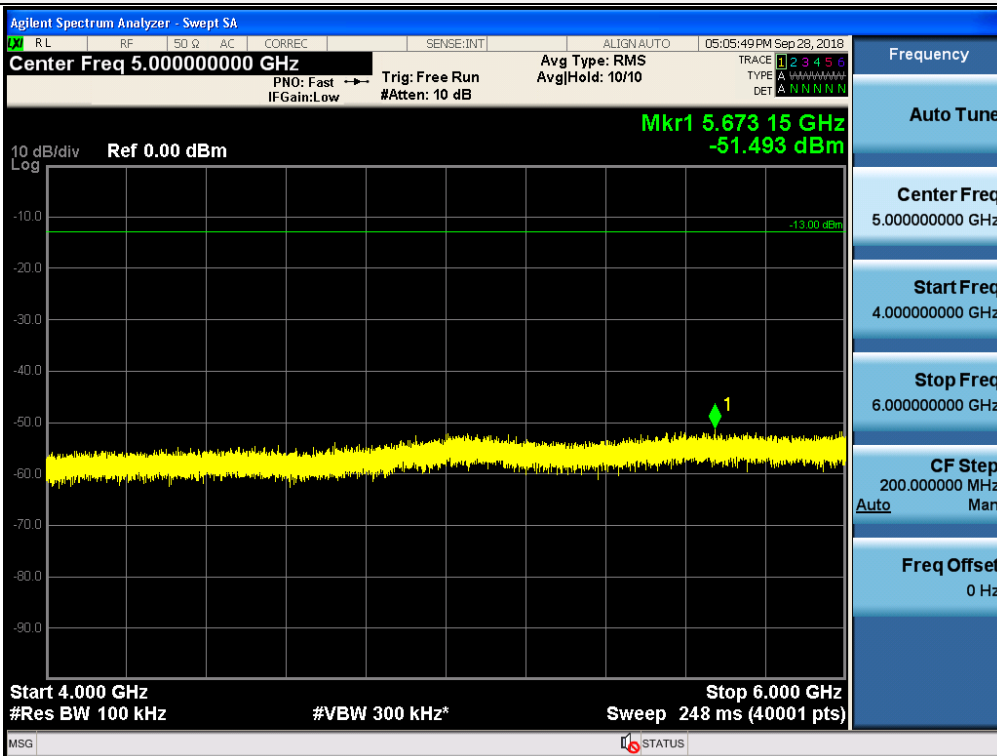

Spurious / ESMR / Downlink / CDMA / High / 9 kHz ~ 150 kHz

Spurious / ESMR / Downlink / CDMA / High / 150 kHz ~ 30 MHz

Spurious / ESMR / Downlink / CDMA / High / 30 MHz ~ Low edge

Spurious / ESMR / Downlink / CDMA / High / High edge ~ 2 GHz

Spurious / ESMR / Downlink / CDMA / High / 2 GHz ~ 4 GHz

Spurious / ESMR / Downlink / CDMA / High / 4 GHz ~ 6 GHz

Spurious / ESMR / Downlink / CDMA / High / 6 GHz ~ 8 GHz

Spurious / ESMR / Downlink / CDMA / High / 8 GHz ~ 10 GHz

Spurious / ESMR / Downlink / LTE 5 MHz / Low / 9 kHz ~ 150 kHz

Spurious / ESMR / Downlink / LTE 5 MHz / Low / 150 kHz ~ 30 MHz

Spurious / ESMR / Downlink / LTE 5 MHz / Low / 30 MHz ~ Low edge

Spurious / ESMR / Downlink / LTE 5 MHz / Low / High edge ~ 2 GHz