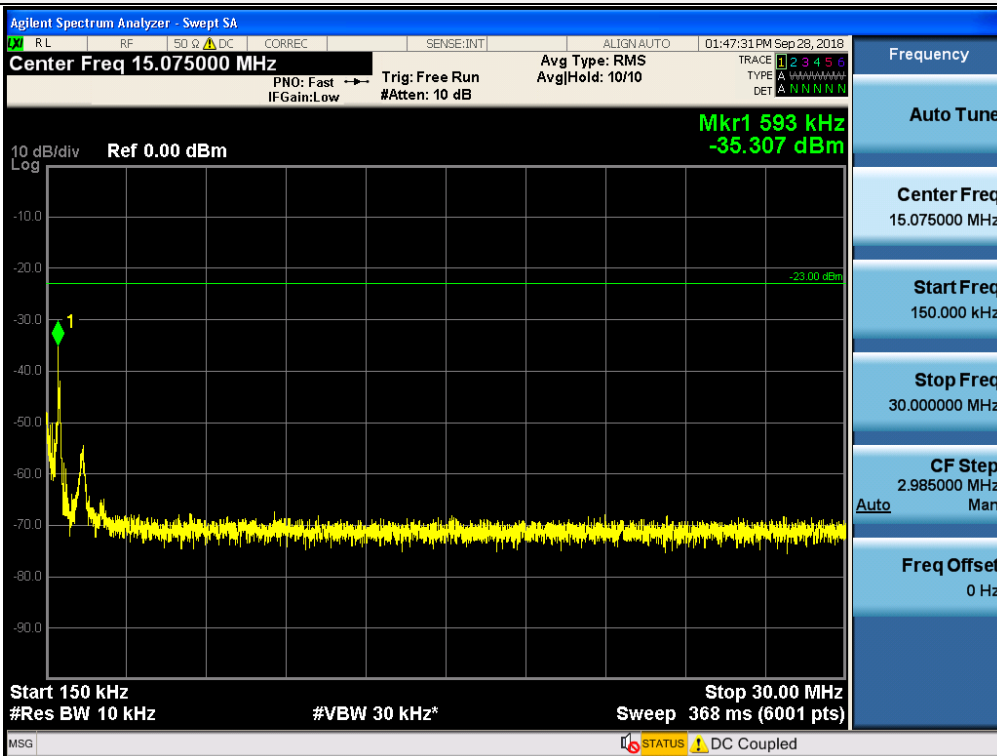

Spurious / Upper 700 MHz / Downlink / LTE 5 MHz / Middle / 793 MHz ~ 805 GHz

Spurious / Upper 700 MHz / Downlink / LTE 5 MHz / Middle / 1 559 MHz ~ 1610 MHz (1 MHz)

Spurious / Upper 700 MHz / Downlink / LTE 5 MHz / Middle / 1 559 MHz ~ 1610 MHz (700 Hz (1))

Spurious / Upper 700 MHz / Downlink / LTE 5 MHz / Middle / 1 559 MHz ~ 1610 MHz (700 Hz (2))

Spurious / Upper 700 MHz / Downlink / LTE 5 MHz / Middle / 1 559 MHz ~ 1610 MHz (700 Hz (3))

Spurious / Upper 700 MHz / Downlink / LTE 5 MHz / Middle / 1 559 MHz ~ 1610 MHz (700 Hz (4))

Spurious / Upper 700 MHz / Downlink / LTE 5 MHz / High / 9 kHz ~ 150 kHz

Spurious / Upper 700 MHz / Downlink / LTE 5 MHz / High / 150 kHz ~ 30 MHz

Spurious / Upper 700 MHz / Downlink / LTE 5 MHz / High / 30 MHz ~ Low edge

Spurious / Upper 700 MHz / Downlink / LTE 5 MHz / High / High edge ~ 2 GHz

Spurious / Upper 700 MHz / Downlink / LTE 5 MHz / High / 2 GHz ~ 4 GHz

Spurious / Upper 700 MHz / Downlink / LTE 5 MHz / High / 4 GHz ~ 6 GHz