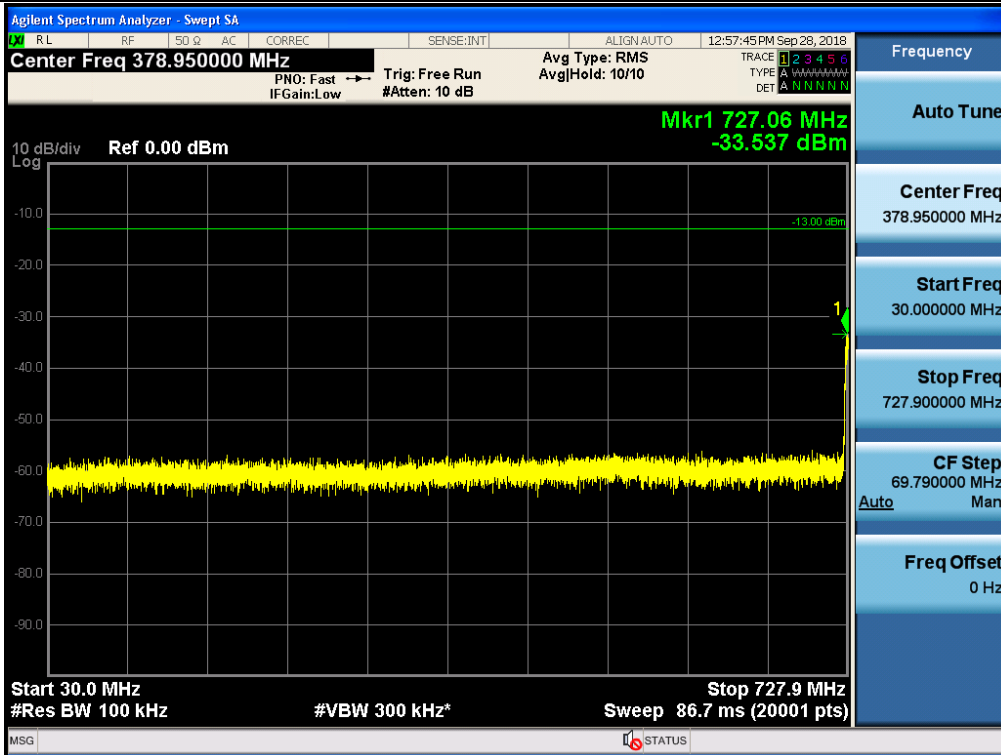

Spurious / Lower 700 MHz / Downlink / LTE 5 MHz / High / 2 GHz ~ 4 GHz

Spurious / Lower 700 MHz / Downlink / LTE 5 MHz / High / 4 GHz ~ 6 GHz

Spurious / Lower 700 MHz / Downlink / LTE 5 MHz / High / 6 GHz ~ 8 GHz

Spurious / Lower 700 MHz / Downlink / LTE 10 MHz / Low / 9 kHz ~ 150 kHz

Spurious / Lower 700 MHz / Downlink / LTE 10 MHz / Low / 150 kHz ~ 30 MHz

Spurious / Lower 700 MHz / Downlink / LTE 10 MHz / Low / 30 MHz ~ Low edge

Spurious / Lower 700 MHz / Downlink / LTE 10 MHz / Low / High edge ~ 2 GHz

Spurious / Lower 700 MHz / Downlink / LTE 10 MHz / Low / 2 GHz ~ 4 GHz

Spurious / Lower 700 MHz / Downlink / LTE 10 MHz / Low / 4 GHz ~ 6 GHz