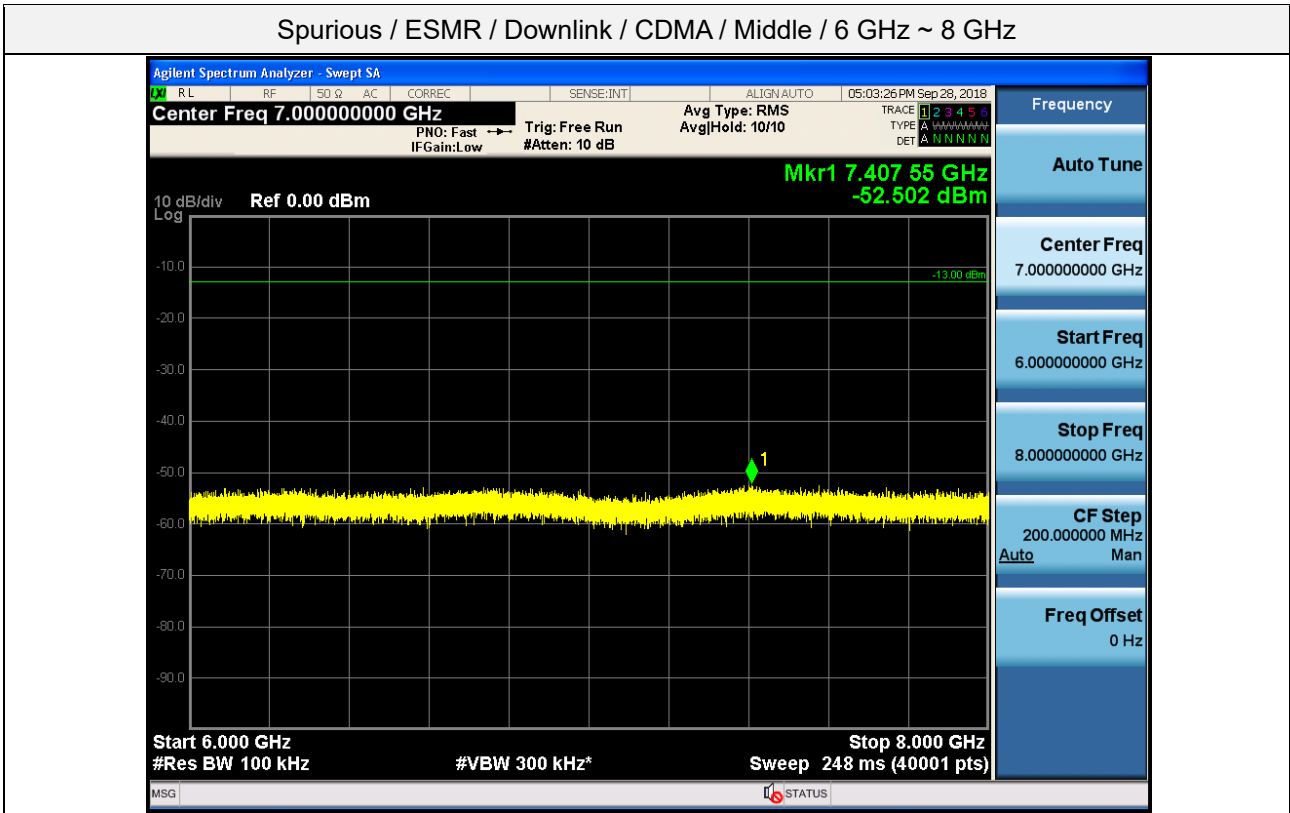

Spurious / ESMR / Downlink / CDMA / Low / 2 GHz ~ 4 GHz

Spurious / ESMR / Downlink / CDMA / Low / 4 GHz ~ 6 GHz

Spurious / ESMR / Downlink / CDMA / Low / 6 GHz ~ 8 GHz

Spurious / ESMR / Downlink / CDMA / Low / 8 GHz ~ 10 GHz

Spurious / ESMR / Downlink / CDMA / Middle / 9 kHz ~ 150 kHz

Spurious / ESMR / Downlink / CDMA / Middle / 150 kHz ~ 30 MHz

Spurious / ESMR / Downlink / CDMA / Middle / 30 MHz ~ Low edge

Spurious / ESMR / Downlink / CDMA / Middle / High edge ~ 2 GHz

Spurious / ESMR / Downlink / CDMA / Middle / 2 GHz ~ 4 GHz

Spurious / ESMR / Downlink / CDMA / Middle / 4 GHz ~ 6 GHz

Spurious / ESMR / Downlink / CDMA / Middle / 6 GHz ~ 8 GHz

Spurious / ESMR / Downlink / CDMA / Middle / 8 GHz ~ 10 GHz