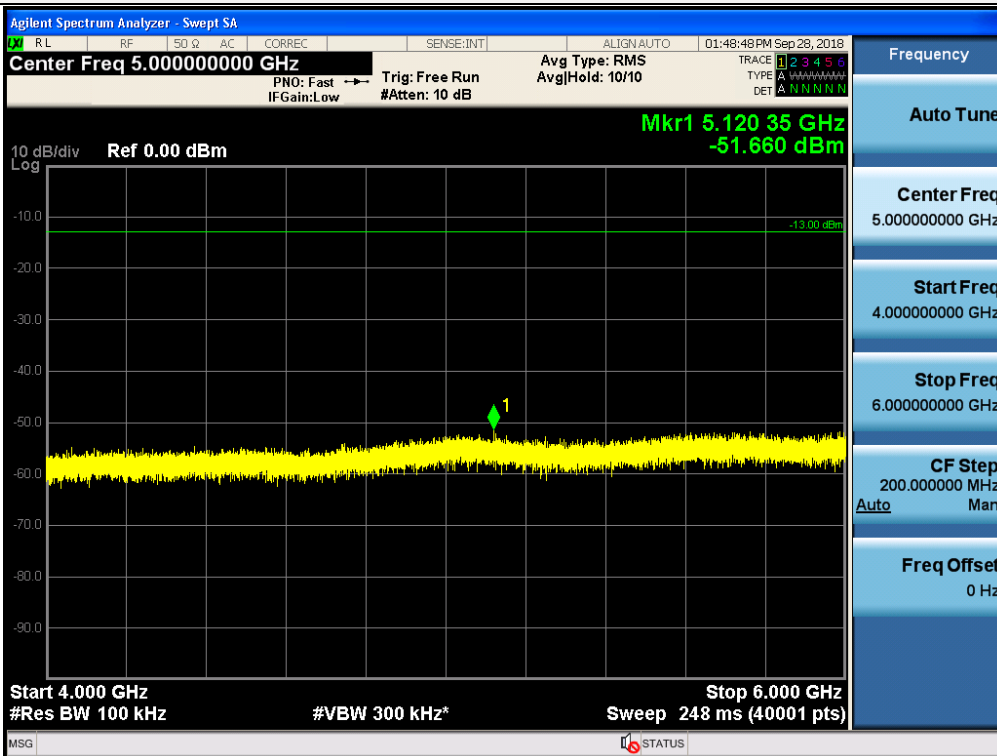

Spurious / Upper 700 MHz / Downlink / LTE 5 MHz / High / 9 kHz ~ 150 kHz

Spurious / Upper 700 MHz / Downlink / LTE 5 MHz / High / 150 kHz ~ 30 MHz

Spurious / Upper 700 MHz / Downlink / LTE 5 MHz / High / 30 MHz ~ Low edge

Spurious / Upper 700 MHz / Downlink / LTE 5 MHz / High / High edge ~ 2 GHz

Spurious / Upper 700 MHz / Downlink / LTE 5 MHz / High / 2 GHz ~ 4 GHz

Spurious / Upper 700 MHz / Downlink / LTE 5 MHz / High / 4 GHz ~ 6 GHz