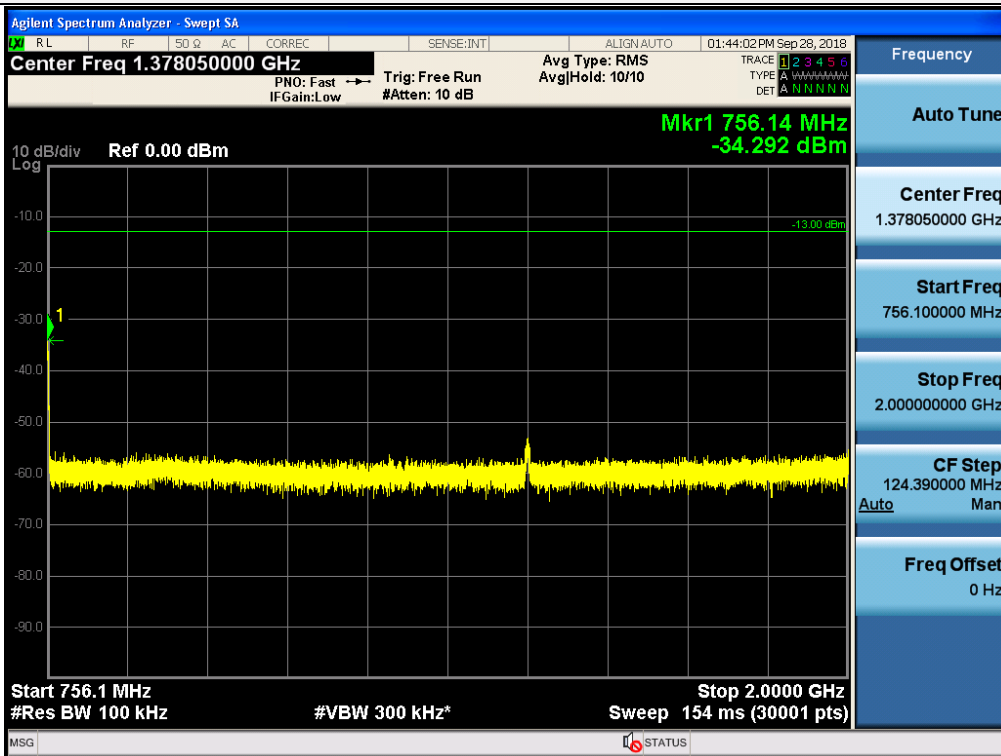

Spurious / Upper 700 MHz / Downlink / LTE 5 MHz / Low / 1 559 MHz ~ 1610 MHz (700 Hz (1))

Spurious / Upper 700 MHz / Downlink / LTE 5 MHz / Low / 1 559 MHz ~ 1610 MHz (700 Hz (2))

Spurious / Upper 700 MHz / Downlink / LTE 5 MHz / Low / 1 559 MHz ~ 1610 MHz (700 Hz (3))

Spurious / Upper 700 MHz / Downlink / LTE 5 MHz / Low / 1 559 MHz ~ 1610 MHz (700 Hz (4))

Spurious / Upper 700 MHz / Downlink / LTE 5 MHz / Middle / 9 kHz ~ 150 kHz

Spurious / Upper 700 MHz / Downlink / LTE 5 MHz / Middle / 150 kHz ~ 30 MHz

Spurious / Upper 700 MHz / Downlink / LTE 5 MHz / Middle / 30 MHz ~ Low edge

Spurious / Upper 700 MHz / Downlink / LTE 5 MHz / Middle / High edge ~ 2 GHz

Spurious / Upper 700 MHz / Downlink / LTE 5 MHz / Middle / 2 GHz ~ 4 GHz