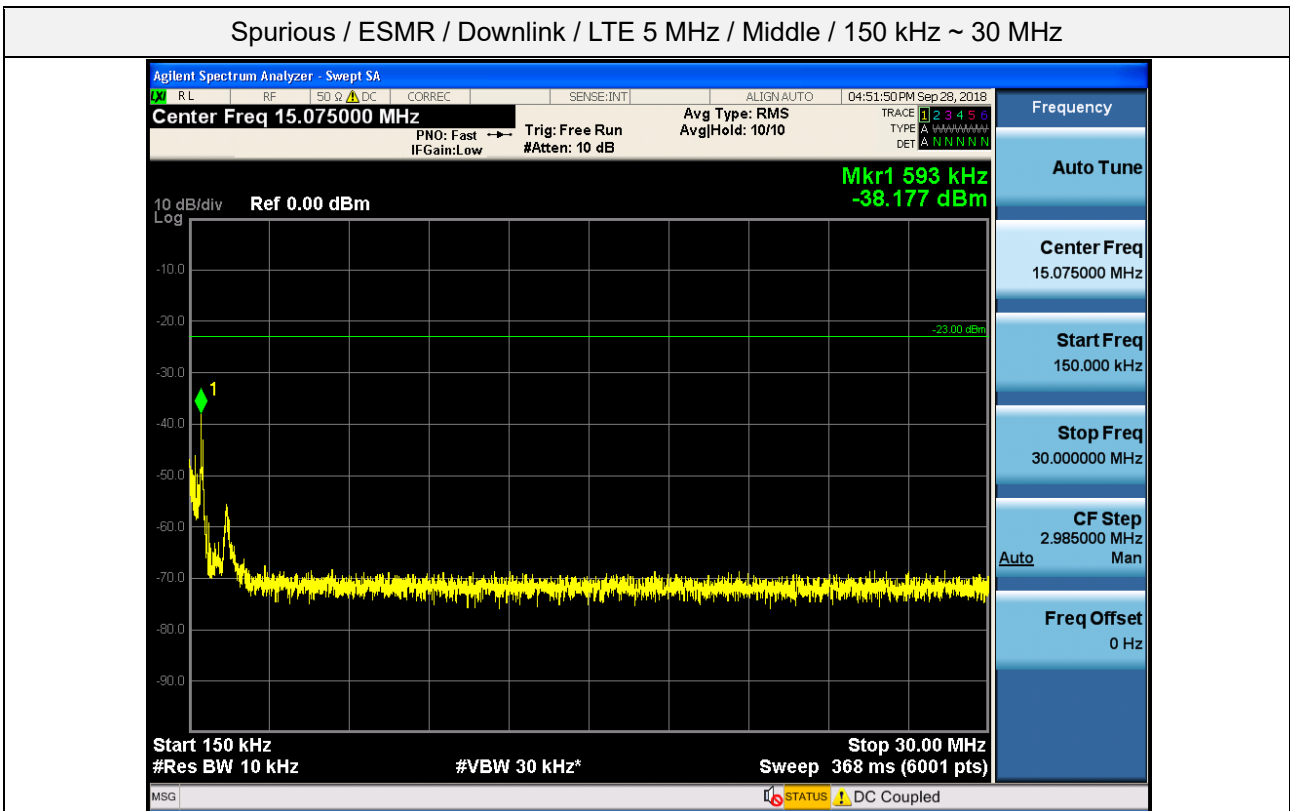

Spurious / ESMR / Downlink / LTE 5 MHz / Low / 9 kHz ~ 150 kHz

Spurious / ESMR / Downlink / LTE 5 MHz / Low / 150 kHz ~ 30 MHz

Spurious / ESMR / Downlink / LTE 5 MHz / Low / 30 MHz ~ Low edge

Spurious / ESMR / Downlink / LTE 5 MHz / Low / High edge ~ 2 GHz

Spurious / ESMR / Downlink / LTE 5 MHz / Low / 2 GHz ~ 4 GHz

Spurious / ESMR / Downlink / LTE 5 MHz / Low / 4 GHz ~ 6 GHz

Spurious / ESMR / Downlink / LTE 5 MHz / Low / 6 GHz ~ 8 GHz

Spurious / ESMR / Downlink / LTE 5 MHz / Low / 8 GHz ~ 10 GHz

Spurious / ESMR / Downlink / LTE 5 MHz / Middle / 9 kHz ~ 150 kHz

Spurious / ESMR / Downlink / LTE 5 MHz / Middle / 150 kHz ~ 30 MHz

Spurious / ESMR / Downlink / LTE 5 MHz / Middle / 30 MHz ~ Low edge

Spurious / ESMR / Downlink / LTE 5 MHz / Middle / High edge ~ 2 GHz

Spurious / ESMR / Downlink / LTE 5 MHz / Middle / 2 GHz ~ 4 GHz

Spurious / ESMR / Downlink / LTE 5 MHz / Middle / 4 GHz ~ 6 GHz

Spurious / ESMR / Downlink / LTE 5 MHz / Middle / 6 GHz ~ 8 GHz

Spurious / ESMR / Downlink / LTE 5 MHz / Middle / 8 GHz ~ 10 GHz