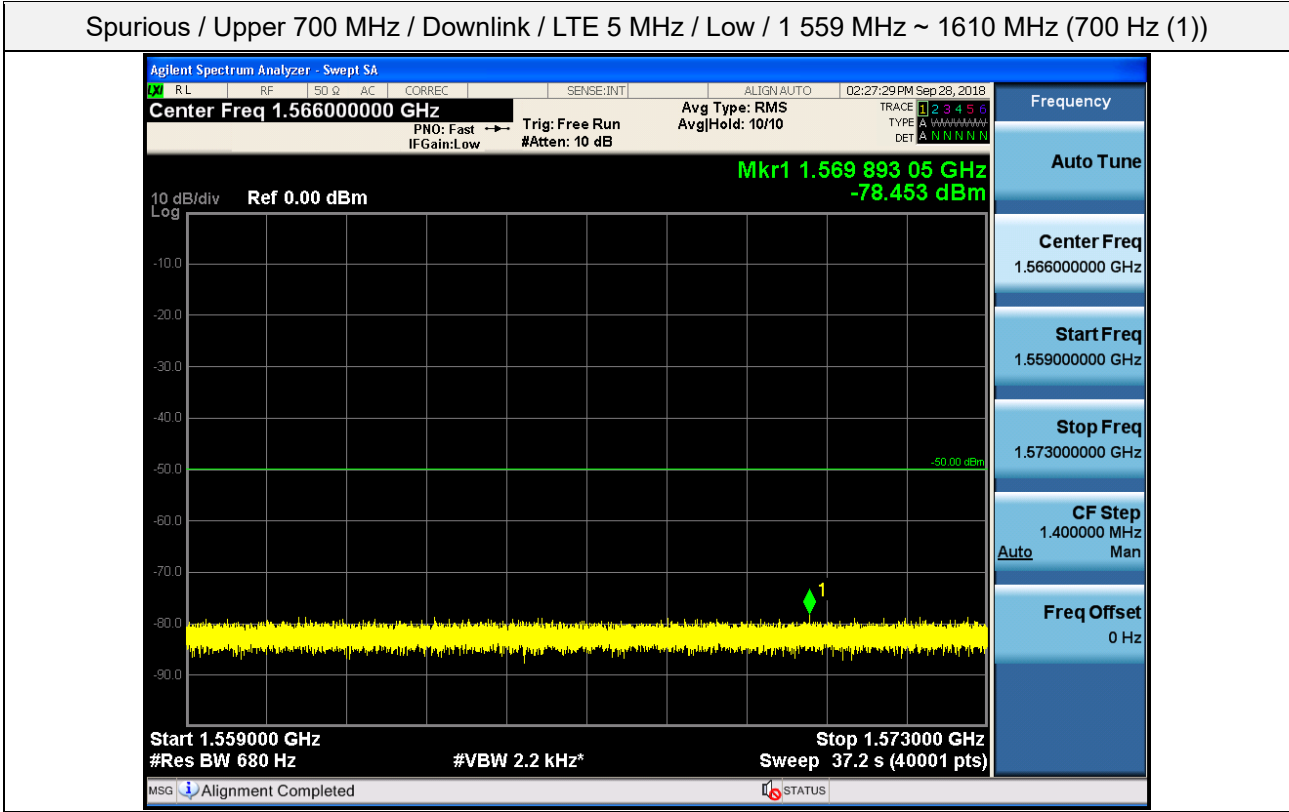

Spurious / Upper 700 MHz / Downlink / LTE 5 MHz / Low / 2 GHz ~ 4 GHz

Spurious / Upper 700 MHz / Downlink / LTE 5 MHz / Low / 4 GHz ~ 6 GHz

Spurious / Upper 700 MHz / Downlink / LTE 5 MHz / Low / 6 GHz ~ 8 GHz

Spurious / Upper 700 MHz / Downlink / LTE 5 MHz / Low / 763 MHz ~ 775 MHz

Spurious / Upper 700 MHz / Downlink / LTE 5 MHz / Low / 793 MHz ~ 805 GHz

Spurious / Upper 700 MHz / Downlink / LTE 5 MHz / Low / 1 559 MHz ~ 1610 MHz (1 MHz)

Spurious / Upper 700 MHz / Downlink / LTE 5 MHz / Low / 1 559 MHz ~ 1610 MHz (700 Hz (1))

Spurious / Upper 700 MHz / Downlink / LTE 5 MHz / Low / 1 559 MHz ~ 1610 MHz (700 Hz (2))

Spurious / Upper 700 MHz / Downlink / LTE 5 MHz / Low / 1 559 MHz ~ 1610 MHz (700 Hz (3))