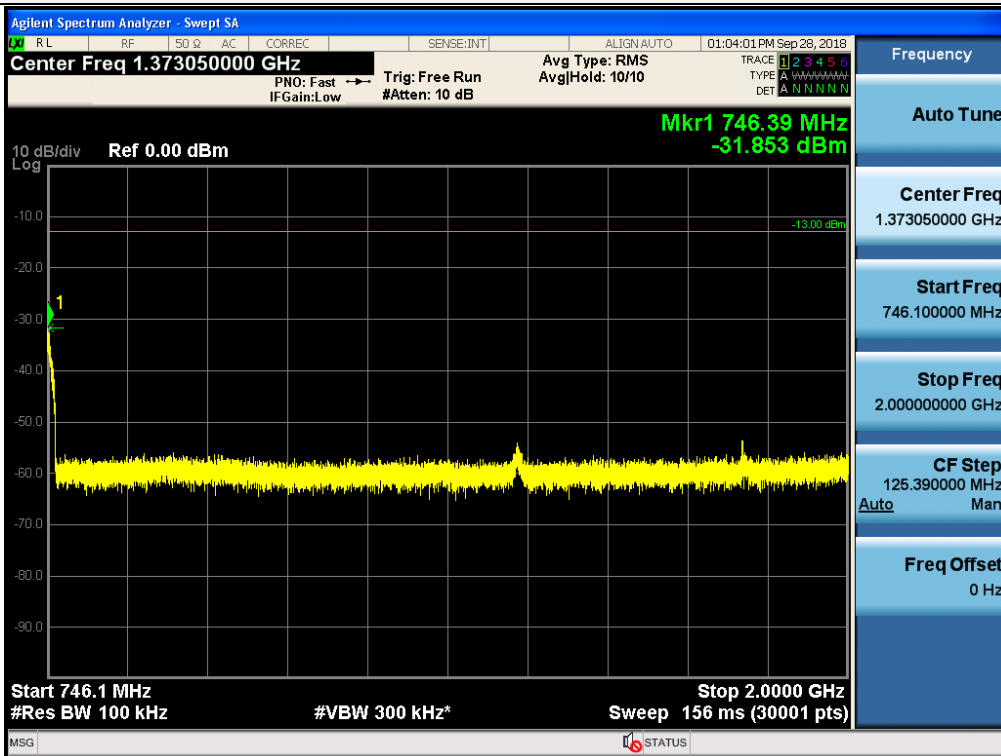

Spurious / Lower 700 MHz / Downlink / LTE 10 MHz / Middle / 30 MHz ~ Low edge

Spurious / Lower 700 MHz / Downlink / LTE 10 MHz / Middle / High edge ~ 2 GHz

Spurious / Lower 700 MHz / Downlink / LTE 10 MHz / Middle / 2 GHz ~ 4 GHz

Spurious / Lower 700 MHz / Downlink / LTE 10 MHz / Middle / 4 GHz ~ 6 GHz

Spurious / Lower 700 MHz / Downlink / LTE 10 MHz / High / 9 kHz ~ 150 kHz

Spurious / Lower 700 MHz / Downlink / LTE 10 MHz / High / 150 kHz ~ 30 MHz

Spurious / Lower 700 MHz / Downlink / LTE 10 MHz / High / 30 MHz ~ Low edge

Spurious / Lower 700 MHz / Downlink / LTE 10 MHz / High / High edge ~ 2 GHz

Spurious / Lower 700 MHz / Downlink / LTE 10 MHz / High / 2 GHz ~ 4 GHz