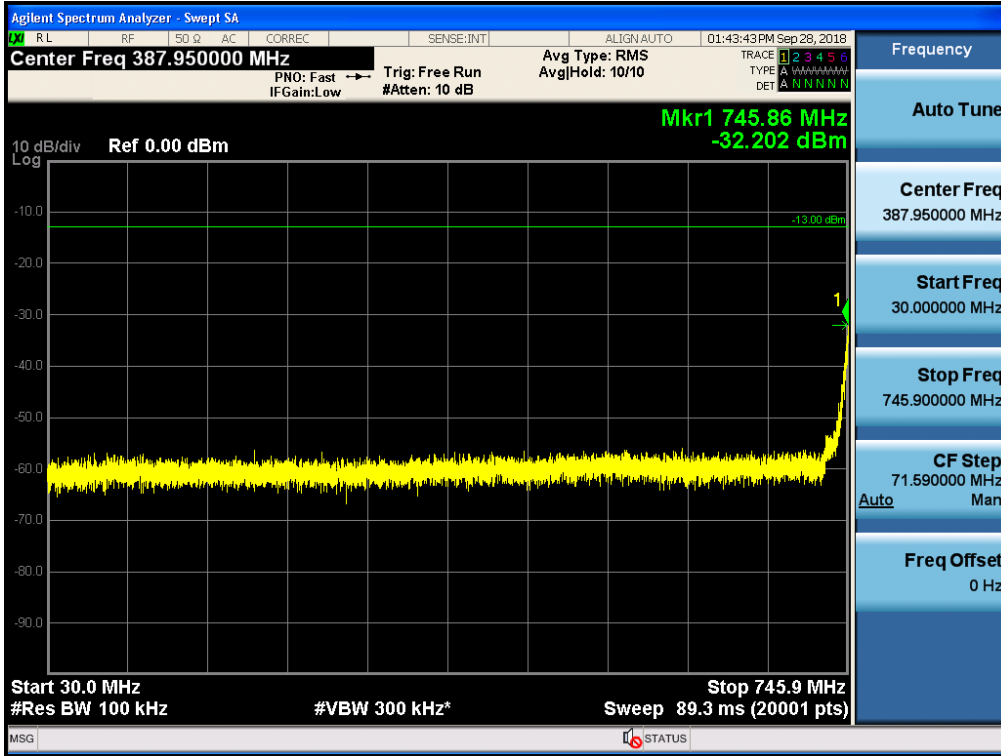

Spurious / Upper 700 MHz / Downlink / LTE 5 MHz / Low / 1 559 MHz ~ 1610 MHz (700 Hz (1))

Spurious / Upper 700 MHz / Downlink / LTE 5 MHz / Low / 1 559 MHz ~ 1610 MHz (700 Hz (2))

Spurious / Upper 700 MHz / Downlink / LTE 5 MHz / Low / 1 559 MHz ~ 1610 MHz (700 Hz (3))

Spurious / Upper 700 MHz / Downlink / LTE 5 MHz / Low / 1 559 MHz ~ 1610 MHz (700 Hz (4))

Spurious / Upper 700 MHz / Downlink / LTE 5 MHz / Middle / 9 kHz ~ 150 kHz

Spurious / Upper 700 MHz / Downlink / LTE 5 MHz / Middle / 150 kHz ~ 30 MHz

Spurious / Upper 700 MHz / Downlink / LTE 5 MHz / Middle / 30 MHz ~ Low edge

Spurious / Upper 700 MHz / Downlink / LTE 5 MHz / Middle / High edge ~ 2 GHz

Spurious / Upper 700 MHz / Downlink / LTE 5 MHz / Middle / 2 GHz ~ 4 GHz