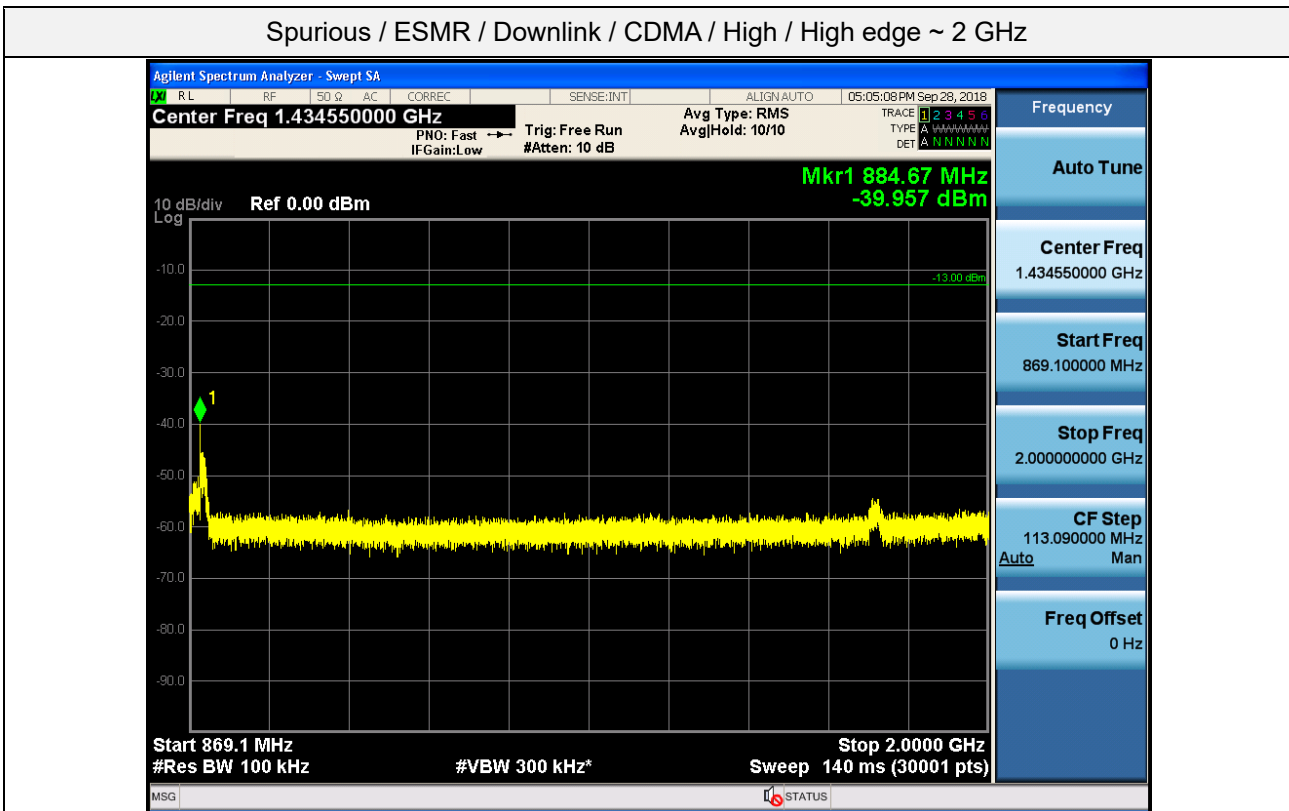

Spurious / ESMR / Downlink / CDMA / Middle / 2 GHz ~ 4 GHz

Spurious / ESMR / Downlink / CDMA / Middle / 4 GHz ~ 6 GHz

Spurious / ESMR / Downlink / CDMA / Middle / 6 GHz ~ 8 GHz

Spurious / ESMR / Downlink / CDMA / Middle / 8 GHz ~ 10 GHz

Spurious / ESMR / Downlink / CDMA / High / 9 kHz ~ 150 kHz

Spurious / ESMR / Downlink / CDMA / High / 150 kHz ~ 30 MHz

Spurious / ESMR / Downlink / CDMA / High / 30 MHz ~ Low edge

Spurious / ESMR / Downlink / CDMA / High / High edge ~ 2 GHz

Spurious / ESMR / Downlink / CDMA / High / 2 GHz ~ 4 GHz

Spurious / ESMR / Downlink / CDMA / High / 4 GHz ~ 6 GHz

Spurious / ESMR / Downlink / CDMA / High / 6 GHz ~ 8 GHz

Spurious / ESMR / Downlink / CDMA / High / 8 GHz ~ 10 GHz

Spurious / ESMR / Downlink / LTE 5 MHz / Low / 9 kHz ~ 150 kHz

Spurious / ESMR / Downlink / LTE 5 MHz / Low / 150 kHz ~ 30 MHz

Spurious / ESMR / Downlink / LTE 5 MHz / Low / 30 MHz ~ Low edge

Spurious / ESMR / Downlink / LTE 5 MHz / Low / High edge ~ 2 GHz