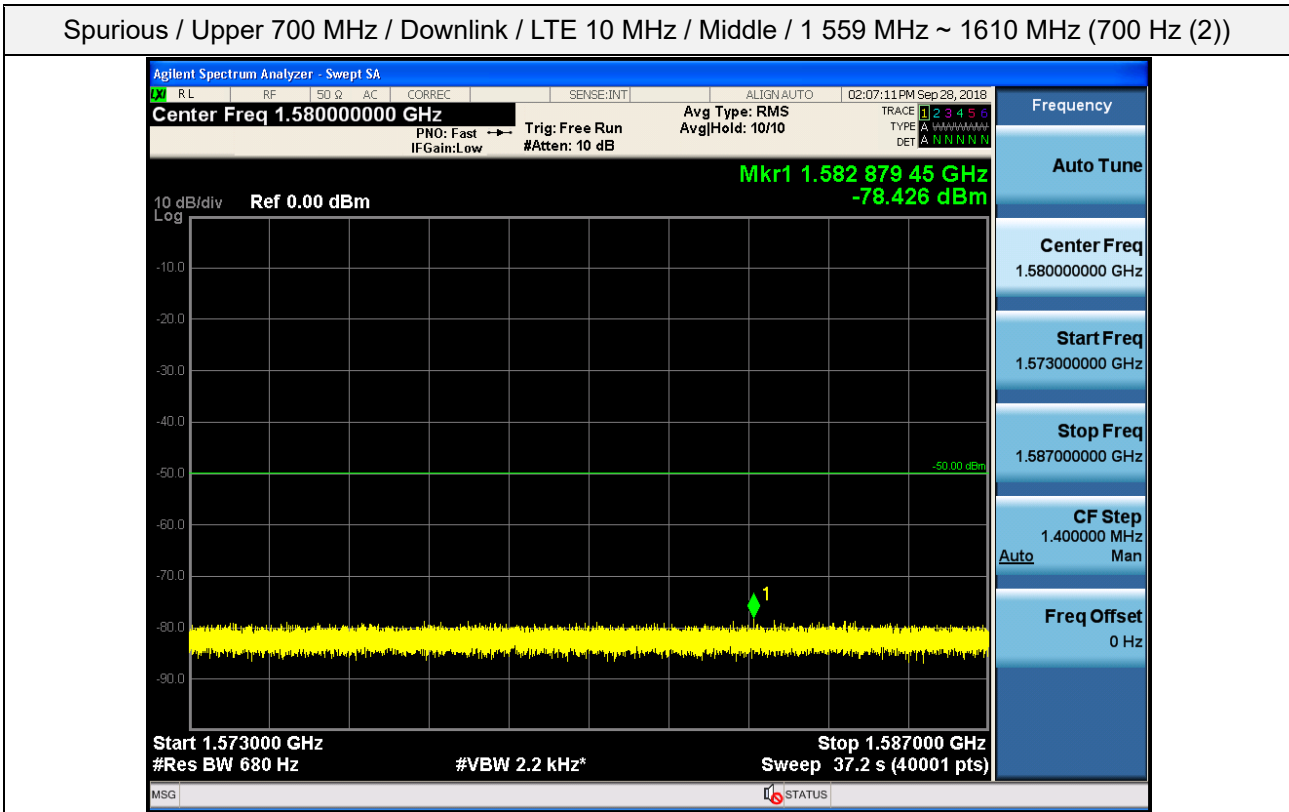

Spurious / Upper 700 MHz / Downlink / LTE 10 MHz / Middle / 4 GHz ~ 6 GHz

Spurious / Upper 700 MHz / Downlink / LTE 10 MHz / Middle / 6 GHz ~ 8 GHz

Spurious / Upper 700 MHz / Downlink / LTE 10 MHz / Middle / 763 MHz ~ 775 MHz

Spurious / Upper 700 MHz / Downlink / LTE 10 MHz / Middle / 793 MHz ~ 805 GHz

Spurious / Upper 700 MHz / Downlink / LTE 10 MHz / Middle / 1 559 MHz ~ 1610 MHz (1 MHz)

Spurious / Upper 700 MHz / Downlink / LTE 10 MHz / Middle / 1 559 MHz ~ 1610 MHz (700 Hz (1))

Spurious / Upper 700 MHz / Downlink / LTE 10 MHz / Middle / 1 559 MHz ~ 1610 MHz (700 Hz (2))

Spurious / Upper 700 MHz / Downlink / LTE 10 MHz / Middle / 1 559 MHz ~ 1610 MHz (700 Hz (3))

Spurious / Upper 700 MHz / Downlink / LTE 10 MHz / Middle / 1 559 MHz ~ 1610 MHz (700 Hz (4))