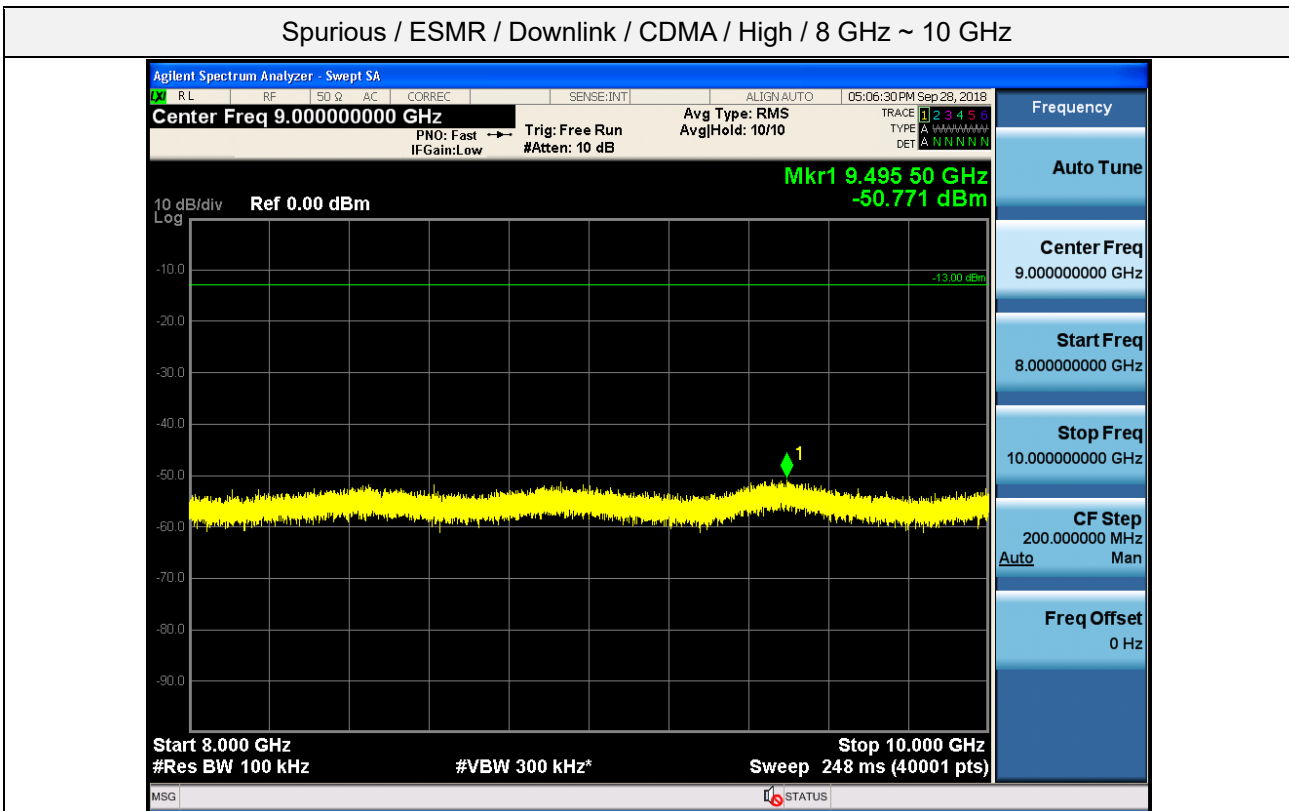

Spurious / ESMR / Downlink / CDMA / High / 9 kHz ~ 150 kHz

Spurious / ESMR / Downlink / CDMA / High / 150 kHz ~ 30 MHz

Spurious / ESMR / Downlink / CDMA / High / 30 MHz ~ Low edge

Spurious / ESMR / Downlink / CDMA / High / High edge ~ 2 GHz

Spurious / ESMR / Downlink / CDMA / High / 2 GHz ~ 4 GHz

Spurious / ESMR / Downlink / CDMA / High / 4 GHz ~ 6 GHz

Spurious / ESMR / Downlink / CDMA / High / 6 GHz ~ 8 GHz

Spurious / ESMR / Downlink / CDMA / High / 8 GHz ~ 10 GHz

Spurious / ESMR / Downlink / LTE 5 MHz / Low / 9 kHz ~ 150 kHz

Spurious / ESMR / Downlink / LTE 5 MHz / Low / 150 kHz ~ 30 MHz

Spurious / ESMR / Downlink / LTE 5 MHz / Low / 30 MHz ~ Low edge

Spurious / ESMR / Downlink / LTE 5 MHz / Low / High edge ~ 2 GHz

Spurious / ESMR / Downlink / LTE 5 MHz / Low / 2 GHz ~ 4 GHz

Spurious / ESMR / Downlink / LTE 5 MHz / Low / 4 GHz ~ 6 GHz

Spurious / ESMR / Downlink / LTE 5 MHz / Low / 6 GHz ~ 8 GHz

Spurious / ESMR / Downlink / LTE 5 MHz / Low / 8 GHz ~ 10 GHz