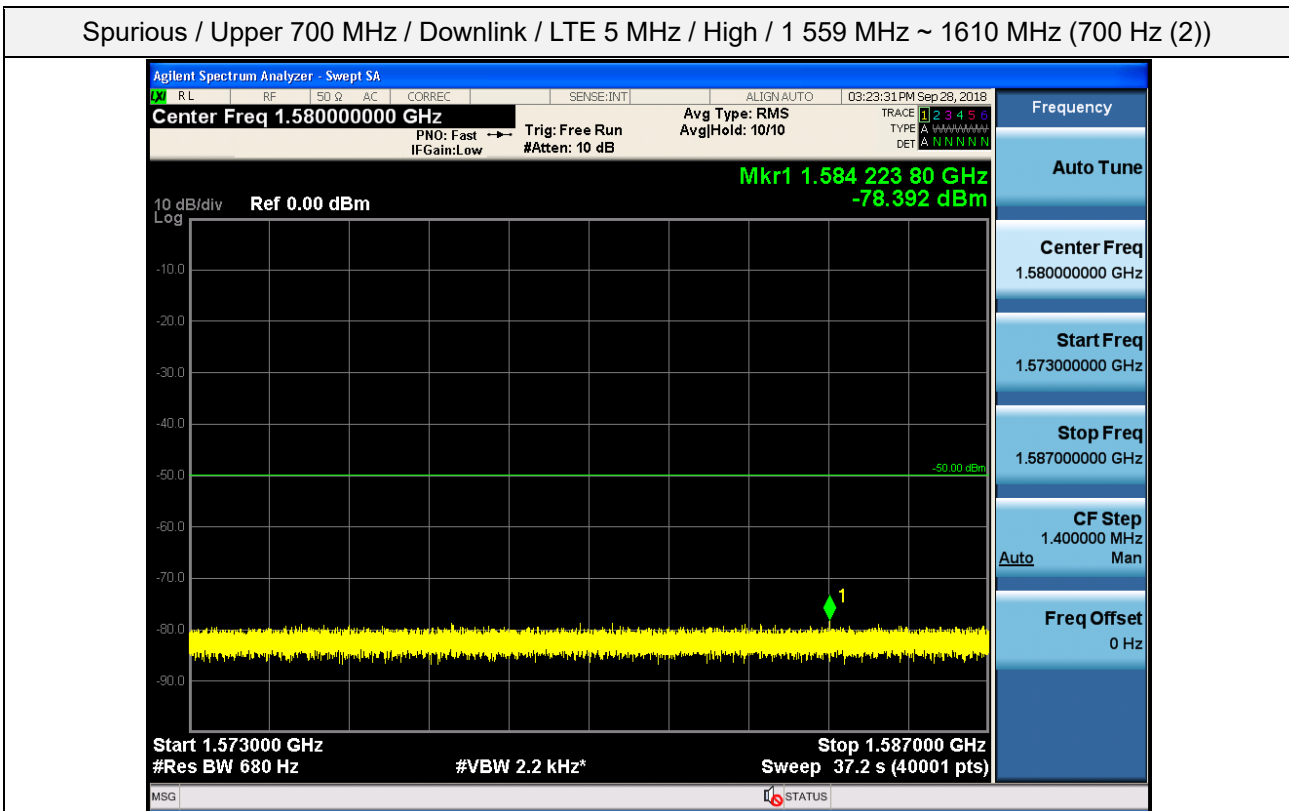

Spurious / Upper 700 MHz / Downlink / LTE 5 MHz / High / High edge ~ 2 GHz

Spurious / Upper 700 MHz / Downlink / LTE 5 MHz / High / 2 GHz ~ 4 GHz

Spurious / Upper 700 MHz / Downlink / LTE 5 MHz / High / 4 GHz ~ 6 GHz

Spurious / Upper 700 MHz / Downlink / LTE 5 MHz / High / 6 GHz ~ 8 GHz

Spurious / Upper 700 MHz / Downlink / LTE 5 MHz / High / 763 MHz ~ 775 MHz

Spurious / Upper 700 MHz / Downlink / LTE 5 MHz / High / 1 559 MHz ~ 1610 MHz (700 Hz (1))

Spurious / Upper 700 MHz / Downlink / LTE 5 MHz / High / 1 559 MHz ~ 1610 MHz (700 Hz (2))

Spurious / Upper 700 MHz / Downlink / LTE 5 MHz / High / 1 559 MHz ~ 1610 MHz (700 Hz (3))

Spurious / Upper 700 MHz / Downlink / LTE 5 MHz / High / 1 559 MHz ~ 1610 MHz (700 Hz (4))

Spurious / Upper 700 MHz / Downlink / LTE 10 MHz / Middle / 30 MHz ~ Low edge

Spurious / Upper 700 MHz / Downlink / LTE 10 MHz / Middle / High edge ~ 2 GHz

Spurious / Upper 700 MHz / Downlink / LTE 10 MHz / Middle / 2 GHz ~ 4 GHz