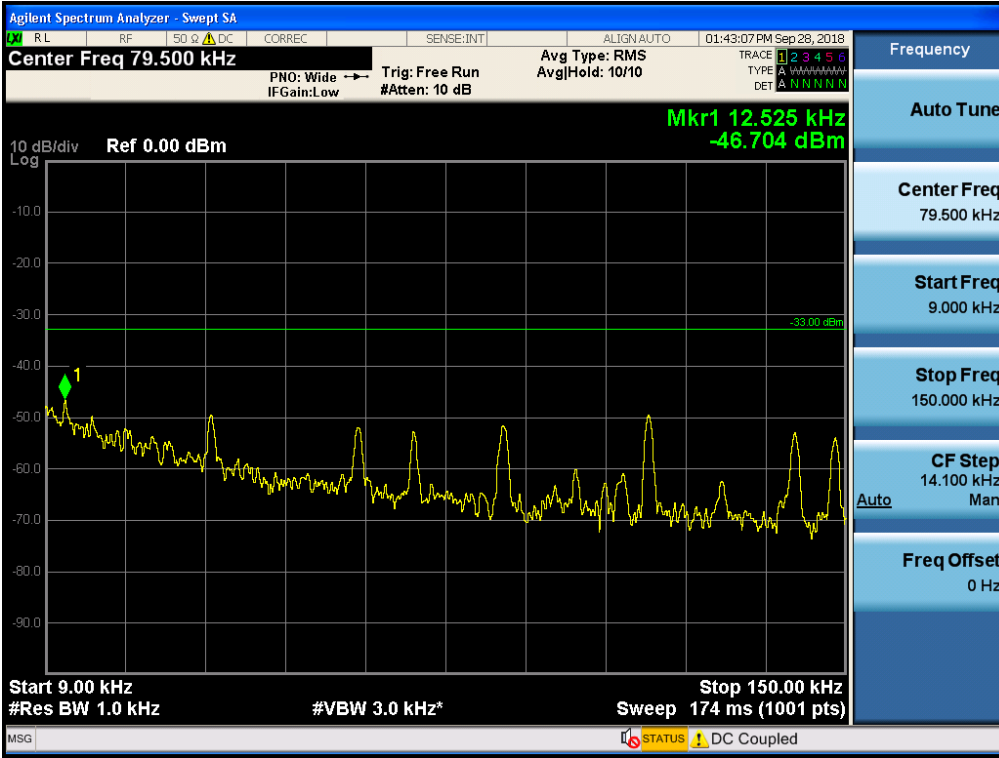

Spurious / Upper 700 MHz / Downlink / LTE 5 MHz / Low / 763 MHz ~ 775 MHz

Spurious / Upper 700 MHz / Downlink / LTE 5 MHz / Low / 793 MHz ~ 805 GHz

Spurious / Upper 700 MHz / Downlink / LTE 5 MHz / Low / 1 559 MHz ~ 1610 MHz (1 MHz)

Spurious / Upper 700 MHz / Downlink / LTE 5 MHz / Low / 1 559 MHz ~ 1610 MHz (700 Hz (1))

Spurious / Upper 700 MHz / Downlink / LTE 5 MHz / Low / 1 559 MHz ~ 1610 MHz (700 Hz (2))

Spurious / Upper 700 MHz / Downlink / LTE 5 MHz / Low / 1 559 MHz ~ 1610 MHz (700 Hz (3))

Spurious / Upper 700 MHz / Downlink / LTE 5 MHz / Low / 1 559 MHz ~ 1610 MHz (700 Hz (4))

Spurious / Upper 700 MHz / Downlink / LTE 5 MHz / Middle / 9 kHz ~ 150 kHz

Spurious / Upper 700 MHz / Downlink / LTE 5 MHz / Middle / 150 kHz ~ 30 MHz

Spurious / Upper 700 MHz / Downlink / LTE 5 MHz / Middle / 30 MHz ~ Low edge

Spurious / Upper 700 MHz / Downlink / LTE 5 MHz / Middle / High edge ~ 2 GHz

Spurious / Upper 700 MHz / Downlink / LTE 5 MHz / Middle / 2 GHz ~ 4 GHz