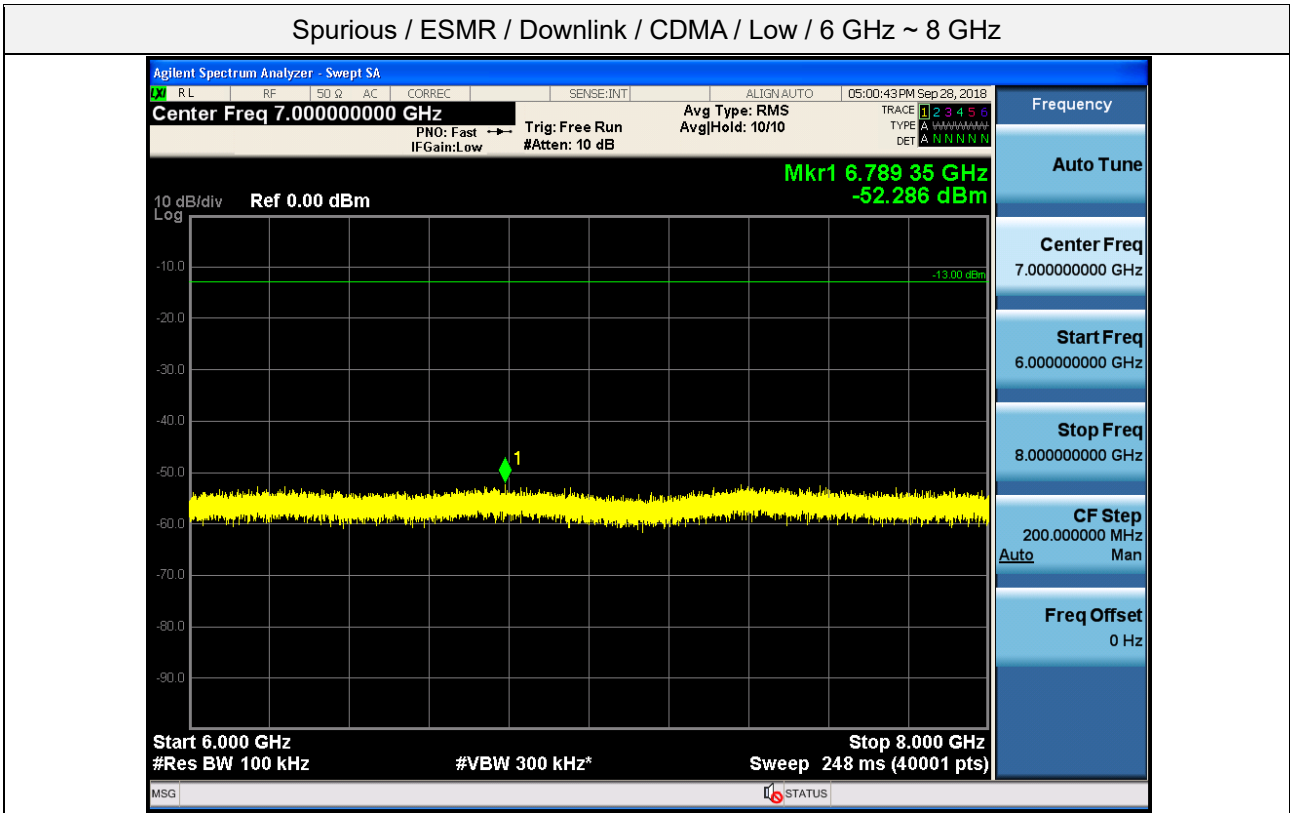

Spurious / Upper 700 MHz / Downlink / LTE 10 MHz / Middle / 1 559 MHz ~ 1610 MHz (700 Hz (2))

Spurious / Upper 700 MHz / Downlink / LTE 10 MHz / Middle / 1 559 MHz ~ 1610 MHz (700 Hz (3))

Spurious / Upper 700 MHz / Downlink / LTE 10 MHz / Middle / 1 559 MHz ~ 1610 MHz (700 Hz (4))

Spurious / ESMR / Downlink / CDMA / Low / 9 kHz ~ 150 kHz

Spurious / ESMR / Downlink / CDMA / Low / 150 kHz ~ 30 MHz

Spurious / ESMR / Downlink / CDMA / Low / 30 MHz ~ Low edge

Spurious / ESMR / Downlink / CDMA / Low / High edge ~ 2 GHz

Spurious / ESMR / Downlink / CDMA / Low / 2 GHz ~ 4 GHz

Spurious / ESMR / Downlink / CDMA / Low / 4 GHz ~ 6 GHz

Spurious / ESMR / Downlink / CDMA / Low / 6 GHz ~ 8 GHz

Spurious / ESMR / Downlink / CDMA / Low / 8 GHz ~ 10 GHz