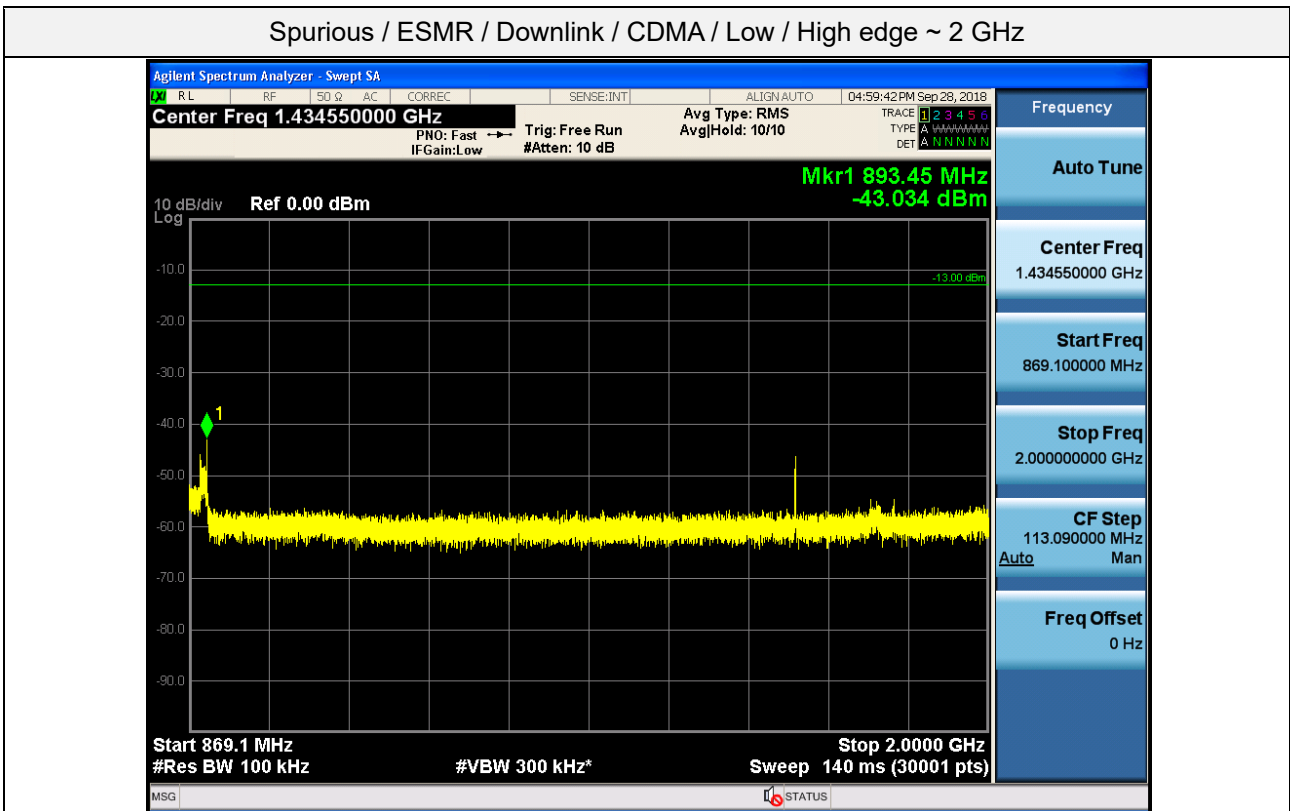

Spurious / Upper 700 MHz / Downlink / LTE 10 MHz / Middle / 1 559 MHz ~ 1610 MHz (700 Hz (2))

Spurious / Upper 700 MHz / Downlink / LTE 10 MHz / Middle / 1 559 MHz ~ 1610 MHz (700 Hz (3))

Spurious / Upper 700 MHz / Downlink / LTE 10 MHz / Middle / 1 559 MHz ~ 1610 MHz (700 Hz (4))

Spurious / ESMR / Downlink / CDMA / Low / 9 kHz ~ 150 kHz

Spurious / ESMR / Downlink / CDMA / Low / 150 kHz ~ 30 MHz

Spurious / ESMR / Downlink / CDMA / Low / 30 MHz ~ Low edge

Spurious / ESMR / Downlink / CDMA / Low / High edge ~ 2 GHz

Spurious / ESMR / Downlink / CDMA / Low / 2 GHz ~ 4 GHz

Spurious / ESMR / Downlink / CDMA / Low / 4 GHz ~ 6 GHz

Spurious / ESMR / Downlink / CDMA / Low / 6 GHz ~ 8 GHz

Spurious / ESMR / Downlink / CDMA / Low / 8 GHz ~ 10 GHz