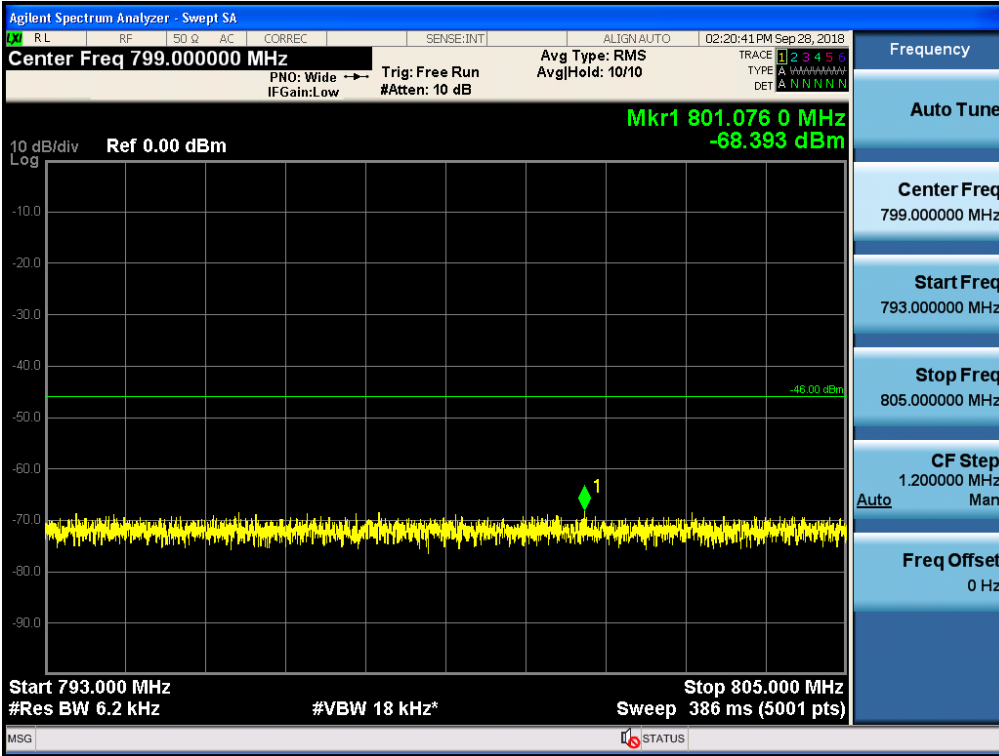

Spurious / Upper 700 MHz / Downlink / LTE 5 MHz / Low / 150 kHz ~ 30 MHz

Spurious / Upper 700 MHz / Downlink / LTE 5 MHz / Low / 30 MHz ~ Low edge

Spurious / Upper 700 MHz / Downlink / LTE 5 MHz / Low / High edge ~ 2 GHz

Spurious / Upper 700 MHz / Downlink / LTE 5 MHz / Low / 2 GHz ~ 4 GHz

Spurious / Upper 700 MHz / Downlink / LTE 5 MHz / Low / 4 GHz ~ 6 GHz

Spurious / Upper 700 MHz / Downlink / LTE 5 MHz / Low / 6 GHz ~ 8 GHz

Spurious / Upper 700 MHz / Downlink / LTE 5 MHz / Low / 763 MHz ~ 775 MHz

Spurious / Upper 700 MHz / Downlink / LTE 5 MHz / Low / 793 MHz ~ 805 GHz

Spurious / Upper 700 MHz / Downlink / LTE 5 MHz / Low / 1 559 MHz ~ 1610 MHz (1 MHz)

Spurious / Upper 700 MHz / Downlink / LTE 5 MHz / Low / 1 559 MHz ~ 1610 MHz (700 Hz (1))

Spurious / Upper 700 MHz / Downlink / LTE 5 MHz / Low / 1 559 MHz ~ 1610 MHz (700 Hz (2))

Spurious / Upper 700 MHz / Downlink / LTE 5 MHz / Low / 1 559 MHz ~ 1610 MHz (700 Hz (3))