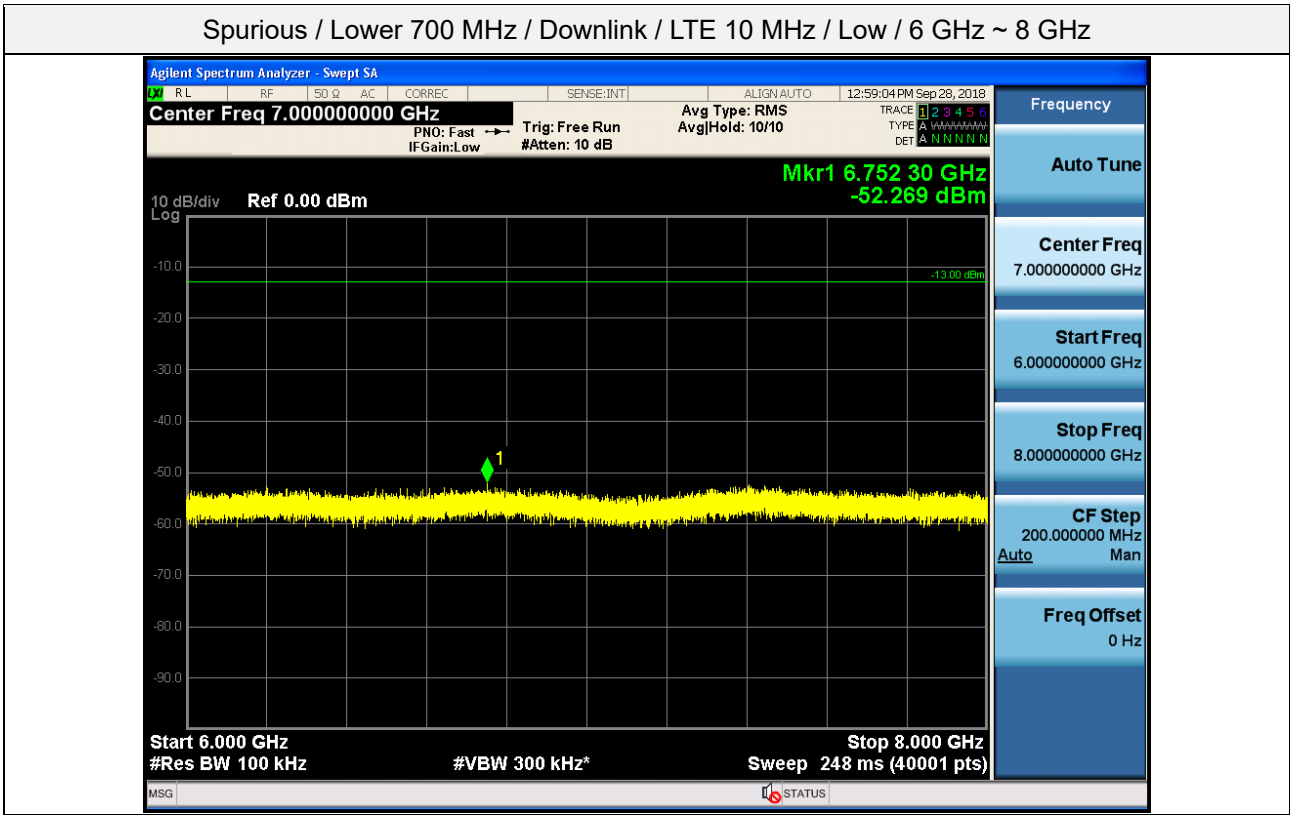

Spurious / Lower 700 MHz / Downlink / LTE 10 MHz / Low / 9 kHz ~ 150 kHz

Spurious / Lower 700 MHz / Downlink / LTE 10 MHz / Low / 150 kHz ~ 30 MHz

Spurious / Lower 700 MHz / Downlink / LTE 10 MHz / Low / 30 MHz ~ Low edge

Spurious / Lower 700 MHz / Downlink / LTE 10 MHz / Low / High edge ~ 2 GHz

Spurious / Lower 700 MHz / Downlink / LTE 10 MHz / Low / 2 GHz ~ 4 GHz

Spurious / Lower 700 MHz / Downlink / LTE 10 MHz / Low / 4 GHz ~ 6 GHz

Spurious / Lower 700 MHz / Downlink / LTE 10 MHz / Low / 6 GHz ~ 8 GHz

Spurious / Lower 700 MHz / Downlink / LTE 10 MHz / Middle / 9 kHz ~ 150 kHz

Spurious / Lower 700 MHz / Downlink / LTE 10 MHz / Middle / 150 kHz ~ 30 MHz