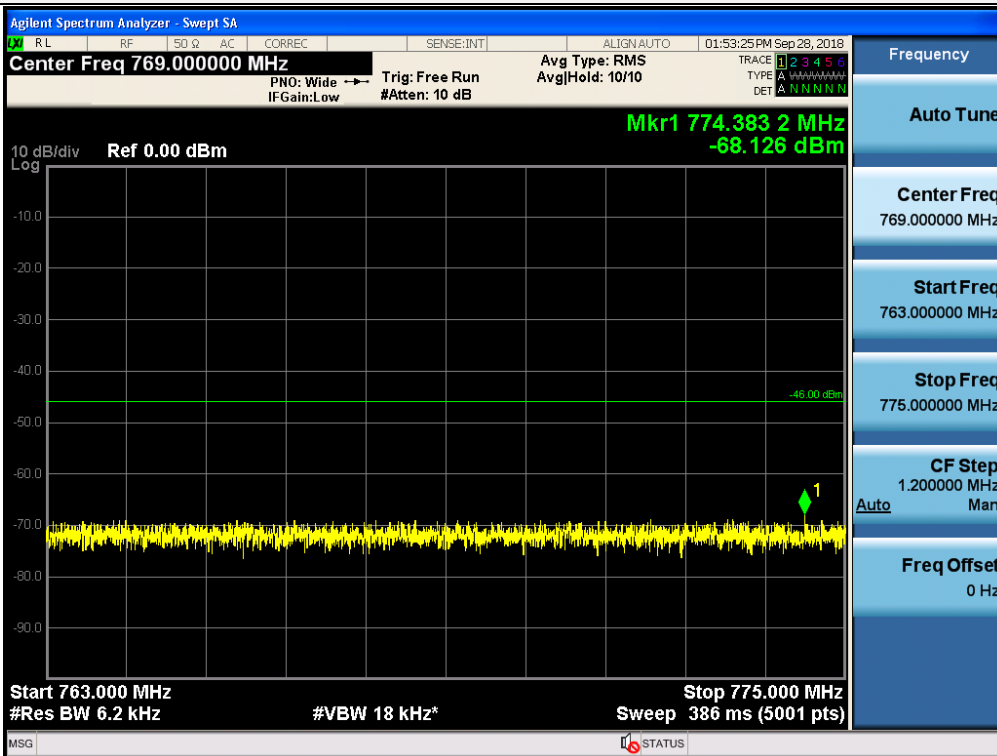

Spurious / Upper 700 MHz / Downlink / LTE 5 MHz / High / 1 559 MHz ~ 1610 MHz (700 Hz (2))

Spurious / Upper 700 MHz / Downlink / LTE 5 MHz / High / 1 559 MHz ~ 1610 MHz (700 Hz (3))

Spurious / Upper 700 MHz / Downlink / LTE 5 MHz / High / 1 559 MHz ~ 1610 MHz (700 Hz (4))

Spurious / Upper 700 MHz / Downlink / LTE 10 MHz / Middle / 30 MHz ~ Low edge

Spurious / Upper 700 MHz / Downlink / LTE 10 MHz / Middle / High edge ~ 2 GHz

Spurious / Upper 700 MHz / Downlink / LTE 10 MHz / Middle / 2 GHz ~ 4 GHz

Spurious / Upper 700 MHz / Downlink / LTE 10 MHz / Middle / 4 GHz ~ 6 GHz

Spurious / Upper 700 MHz / Downlink / LTE 10 MHz / Middle / 6 GHz ~ 8 GHz

Spurious / Upper 700 MHz / Downlink / LTE 10 MHz / Middle / 763 MHz ~ 775 MHz