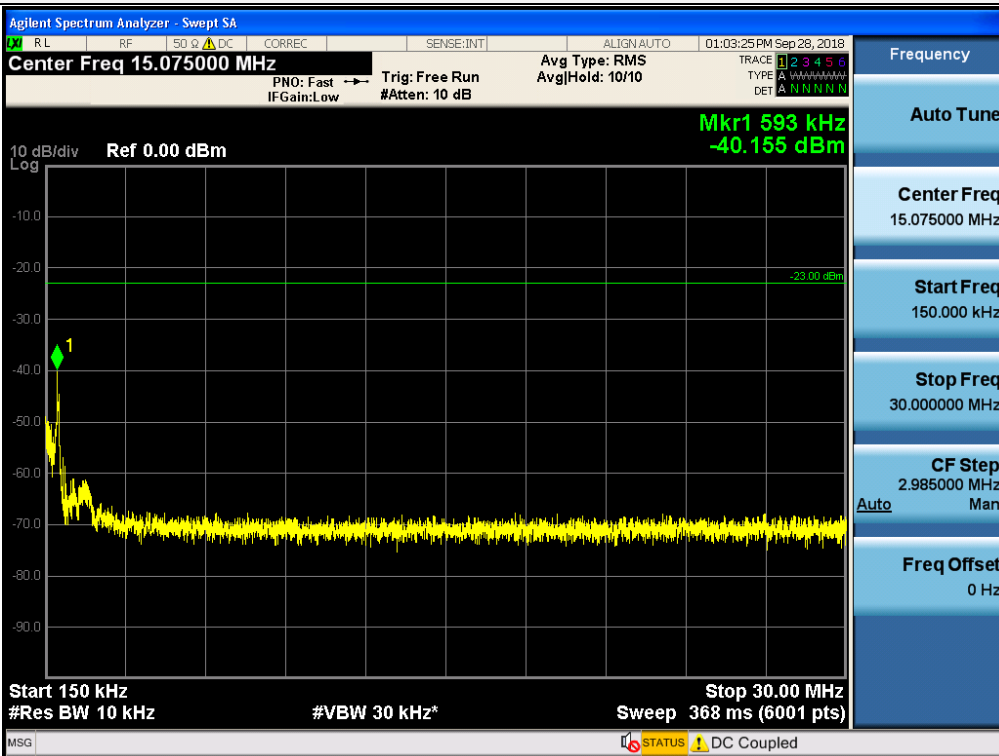

Spurious / Lower 700 MHz / Downlink / LTE 10 MHz / Middle / 30 MHz ~ Low edge

Spurious / Lower 700 MHz / Downlink / LTE 10 MHz / Middle / High edge ~ 2 GHz

Spurious / Lower 700 MHz / Downlink / LTE 10 MHz / Middle / 2 GHz ~ 4 GHz

Spurious / Lower 700 MHz / Downlink / LTE 10 MHz / Middle / 4 GHz ~ 6 GHz

Spurious / Lower 700 MHz / Downlink / LTE 10 MHz / High / 9 kHz ~ 150 kHz

Spurious / Lower 700 MHz / Downlink / LTE 10 MHz / High / 150 kHz ~ 30 MHz

Spurious / Lower 700 MHz / Downlink / LTE 10 MHz / High / 30 MHz ~ Low edge

Spurious / Lower 700 MHz / Downlink / LTE 10 MHz / High / High edge ~ 2 GHz

Spurious / Lower 700 MHz / Downlink / LTE 10 MHz / High / 2 GHz ~ 4 GHz