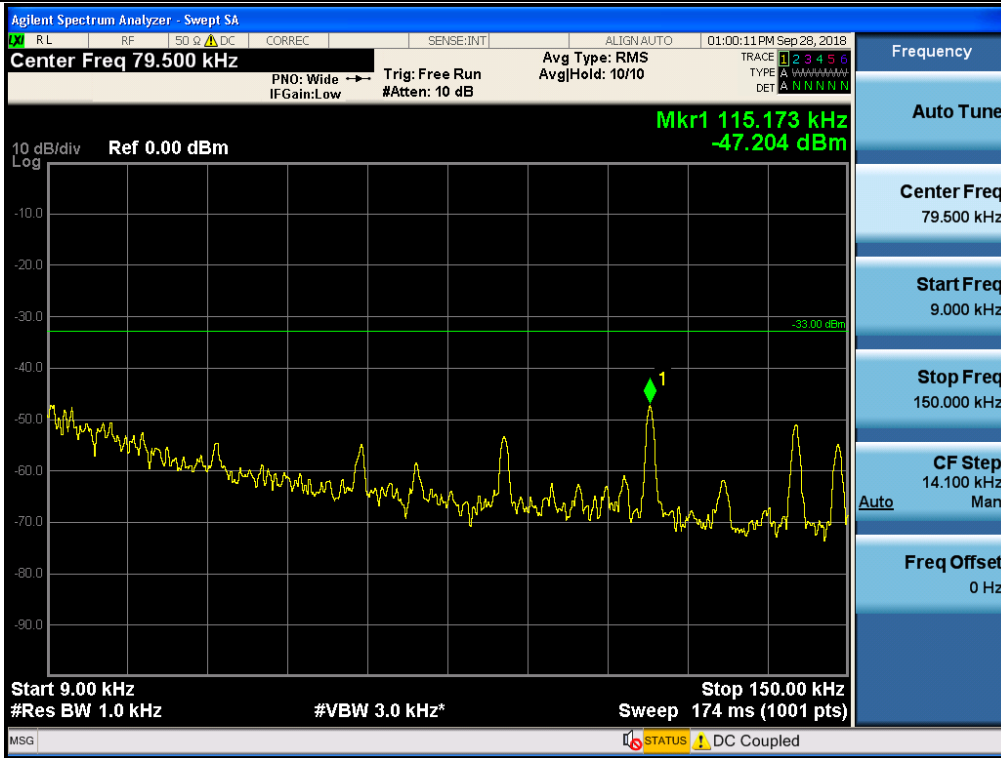

Spurious / Lower 700 MHz / Downlink / LTE 10 MHz / Low / 9 kHz ~ 150 kHz

Spurious / Lower 700 MHz / Downlink / LTE 10 MHz / Low / 150 kHz ~ 30 MHz

Spurious / Lower 700 MHz / Downlink / LTE 10 MHz / Low / 30 MHz ~ Low edge

Spurious / Lower 700 MHz / Downlink / LTE 10 MHz / Low / High edge ~ 2 GHz

Spurious / Lower 700 MHz / Downlink / LTE 10 MHz / Low / 2 GHz ~ 4 GHz

Spurious / Lower 700 MHz / Downlink / LTE 10 MHz / Low / 4 GHz ~ 6 GHz

Spurious / Lower 700 MHz / Downlink / LTE 10 MHz / Low / 6 GHz ~ 8 GHz

Spurious / Lower 700 MHz / Downlink / LTE 10 MHz / Middle / 9 kHz ~ 150 kHz

Spurious / Lower 700 MHz / Downlink / LTE 10 MHz / Middle / 150 kHz ~ 30 MHz

Spurious / Lower 700 MHz / Downlink / LTE 10 MHz / Middle / 30 MHz ~ Low edge

Spurious / Lower 700 MHz / Downlink / LTE 10 MHz / Middle / High edge ~ 2 GHz

Spurious / Lower 700 MHz / Downlink / LTE 10 MHz / Middle / 2 GHz ~ 4 GHz