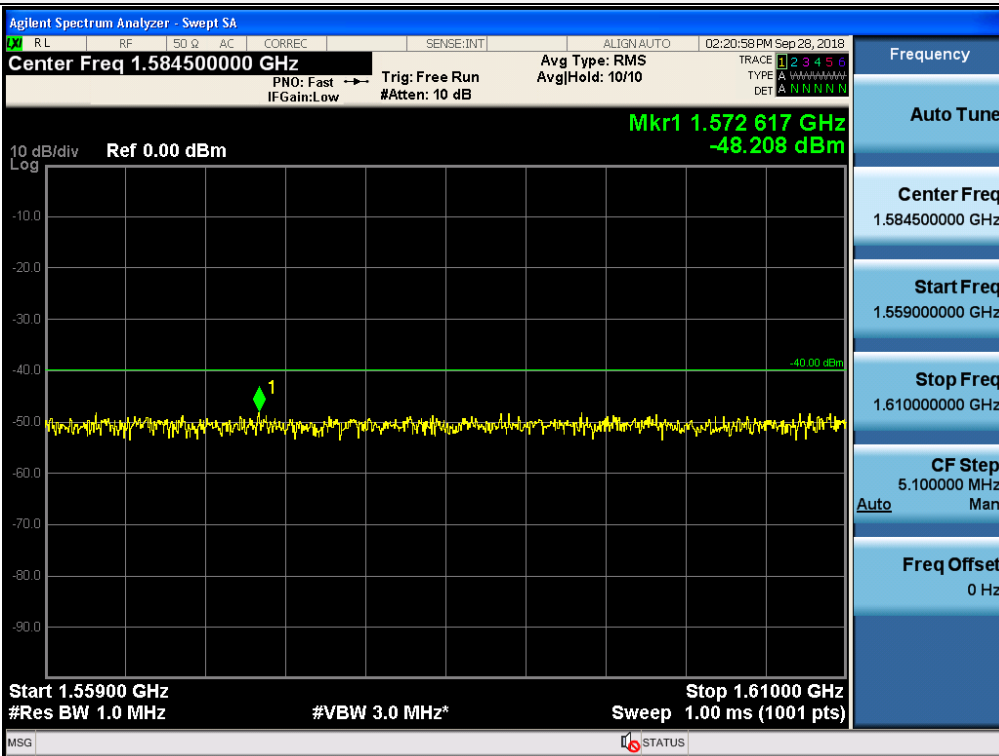

Spurious / Upper 700 MHz / Downlink / LTE 5 MHz / Low / 150 kHz ~ 30 MHz

Spurious / Upper 700 MHz / Downlink / LTE 5 MHz / Low / 30 MHz ~ Low edge

Spurious / Upper 700 MHz / Downlink / LTE 5 MHz / Low / High edge ~ 2 GHz

Spurious / Upper 700 MHz / Downlink / LTE 5 MHz / Low / 2 GHz ~ 4 GHz

Spurious / Upper 700 MHz / Downlink / LTE 5 MHz / Low / 4 GHz ~ 6 GHz

Spurious / Upper 700 MHz / Downlink / LTE 5 MHz / Low / 6 GHz ~ 8 GHz

Spurious / Upper 700 MHz / Downlink / LTE 5 MHz / Low / 763 MHz ~ 775 MHz

Spurious / Upper 700 MHz / Downlink / LTE 5 MHz / Low / 793 MHz ~ 805 GHz

Spurious / Upper 700 MHz / Downlink / LTE 5 MHz / Low / 1 559 MHz ~ 1610 MHz (1 MHz)