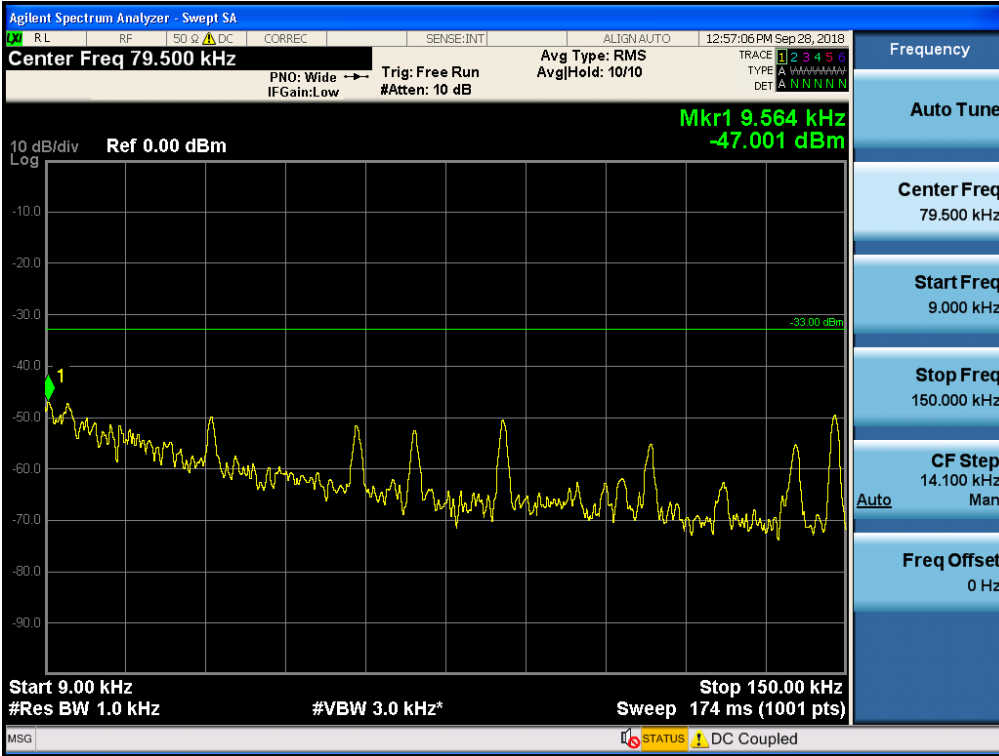

Spurious / Lower 700 MHz / Downlink / LTE 5 MHz / High / 2 GHz ~ 4 GHz

Spurious / Lower 700 MHz / Downlink / LTE 5 MHz / High / 4 GHz ~ 6 GHz

Spurious / Lower 700 MHz / Downlink / LTE 5 MHz / High / 6 GHz ~ 8 GHz

Spurious / Lower 700 MHz / Downlink / LTE 10 MHz / Low / 9 kHz ~ 150 kHz

Spurious / Lower 700 MHz / Downlink / LTE 10 MHz / Low / 150 kHz ~ 30 MHz

Spurious / Lower 700 MHz / Downlink / LTE 10 MHz / Low / 30 MHz ~ Low edge

Spurious / Lower 700 MHz / Downlink / LTE 10 MHz / Low / High edge ~ 2 GHz

Spurious / Lower 700 MHz / Downlink / LTE 10 MHz / Low / 2 GHz ~ 4 GHz

Spurious / Lower 700 MHz / Downlink / LTE 10 MHz / Low / 4 GHz ~ 6 GHz