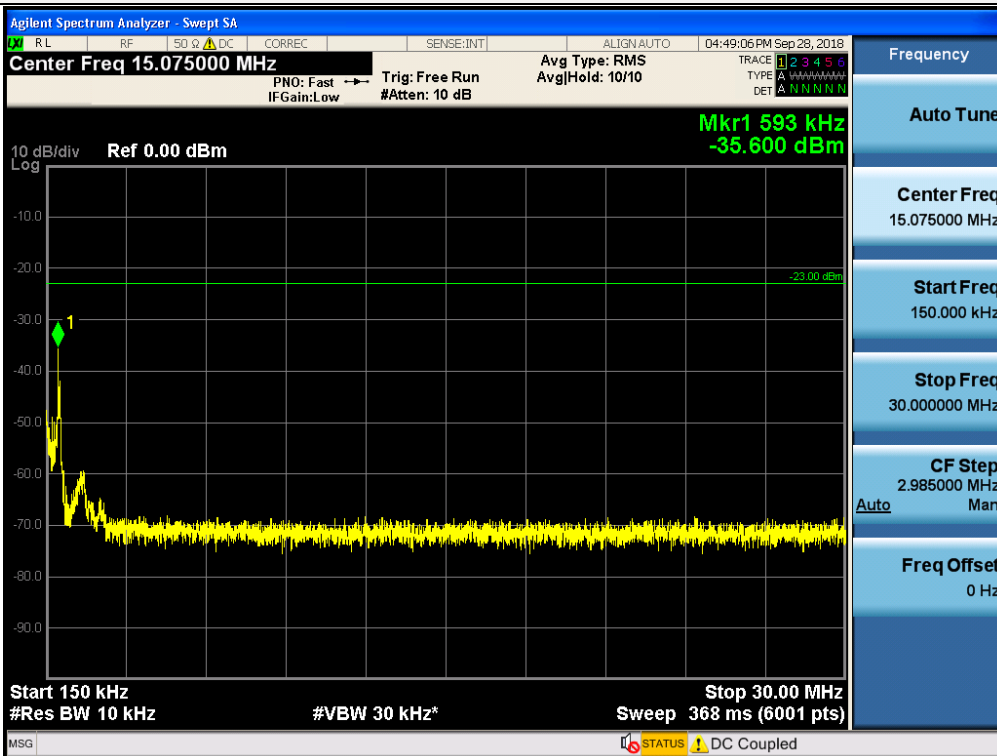

Spurious / ESMR / Downlink / CDMA / High / 9 kHz ~ 150 kHz

Spurious / ESMR / Downlink / CDMA / High / 150 kHz ~ 30 MHz

Spurious / ESMR / Downlink / CDMA / High / 30 MHz ~ Low edge

Spurious / ESMR / Downlink / CDMA / High / High edge ~ 2 GHz

Spurious / ESMR / Downlink / CDMA / High / 2 GHz ~ 4 GHz

Spurious / ESMR / Downlink / CDMA / High / 4 GHz ~ 6 GHz

Spurious / ESMR / Downlink / CDMA / High / 6 GHz ~ 8 GHz

Spurious / ESMR / Downlink / CDMA / High / 8 GHz ~ 10 GHz

Spurious / ESMR / Downlink / LTE 5 MHz / Low / 9 kHz ~ 150 kHz

Spurious / ESMR / Downlink / LTE 5 MHz / Low / 150 kHz ~ 30 MHz

Spurious / ESMR / Downlink / LTE 5 MHz / Low / 30 MHz ~ Low edge

Spurious / ESMR / Downlink / LTE 5 MHz / Low / High edge ~ 2 GHz

Spurious / ESMR / Downlink / LTE 5 MHz / Low / 2 GHz ~ 4 GHz

Spurious / ESMR / Downlink / LTE 5 MHz / Low / 4 GHz ~ 6 GHz

Spurious / ESMR / Downlink / LTE 5 MHz / Low / 6 GHz ~ 8 GHz

Spurious / ESMR / Downlink / LTE 5 MHz / Low / 8 GHz ~ 10 GHz