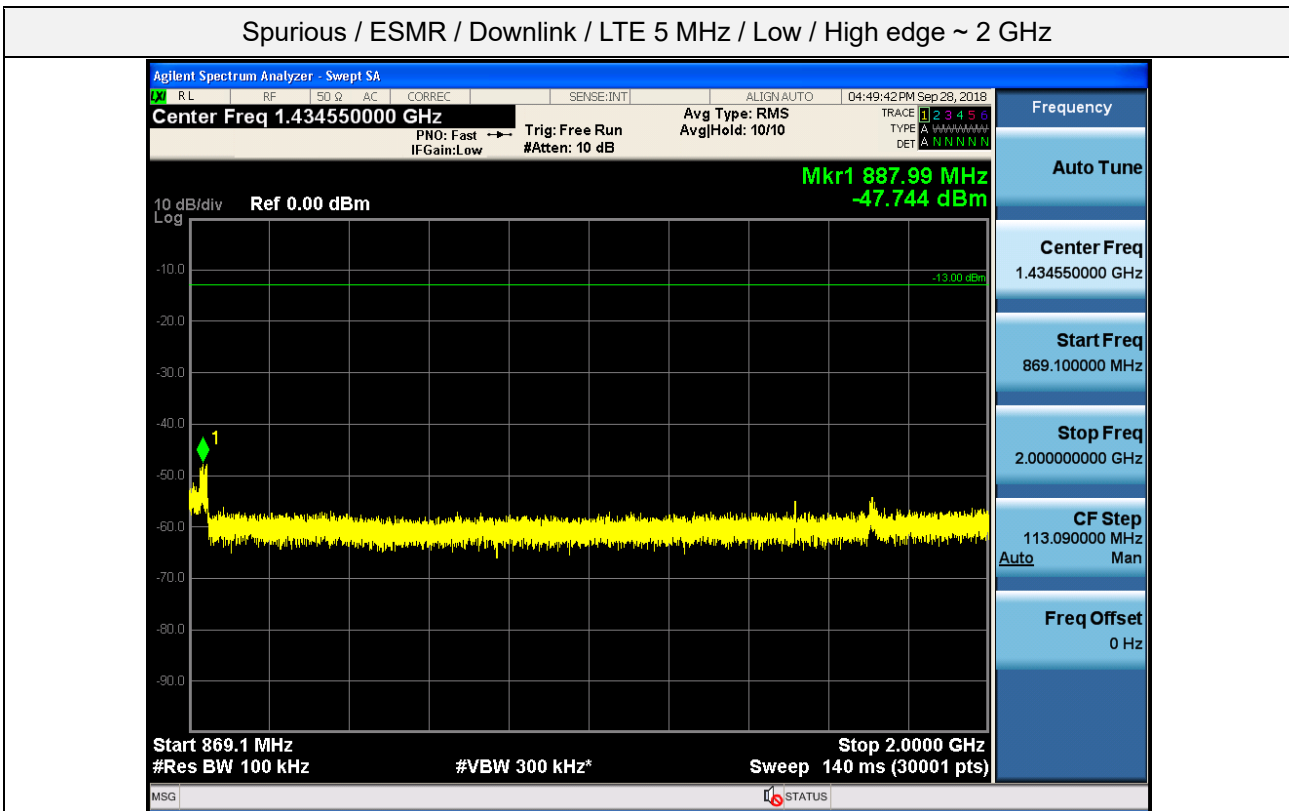

Spurious / ESMR / Downlink / CDMA / High / 2 GHz ~ 4 GHz

Spurious / ESMR / Downlink / CDMA / High / 4 GHz ~ 6 GHz

Spurious / ESMR / Downlink / CDMA / High / 6 GHz ~ 8 GHz

Spurious / ESMR / Downlink / CDMA / High / 8 GHz ~ 10 GHz

Spurious / ESMR / Downlink / LTE 5 MHz / Low / 9 kHz ~ 150 kHz

Spurious / ESMR / Downlink / LTE 5 MHz / Low / 150 kHz ~ 30 MHz

Spurious / ESMR / Downlink / LTE 5 MHz / Low / 30 MHz ~ Low edge

Spurious / ESMR / Downlink / LTE 5 MHz / Low / High edge ~ 2 GHz

Spurious / ESMR / Downlink / LTE 5 MHz / Low / 2 GHz ~ 4 GHz

Spurious / ESMR / Downlink / LTE 5 MHz / Low / 4 GHz ~ 6 GHz

Spurious / ESMR / Downlink / LTE 5 MHz / Low / 6 GHz ~ 8 GHz

Spurious / ESMR / Downlink / LTE 5 MHz / Low / 8 GHz ~ 10 GHz

Spurious / ESMR / Downlink / LTE 5 MHz / Middle / 9 kHz ~ 150 kHz

Spurious / ESMR / Downlink / LTE 5 MHz / Middle / 150 kHz ~ 30 MHz

Spurious / ESMR / Downlink / LTE 5 MHz / Middle / 30 MHz ~ Low edge

Spurious / ESMR / Downlink / LTE 5 MHz / Middle / High edge ~ 2 GHz