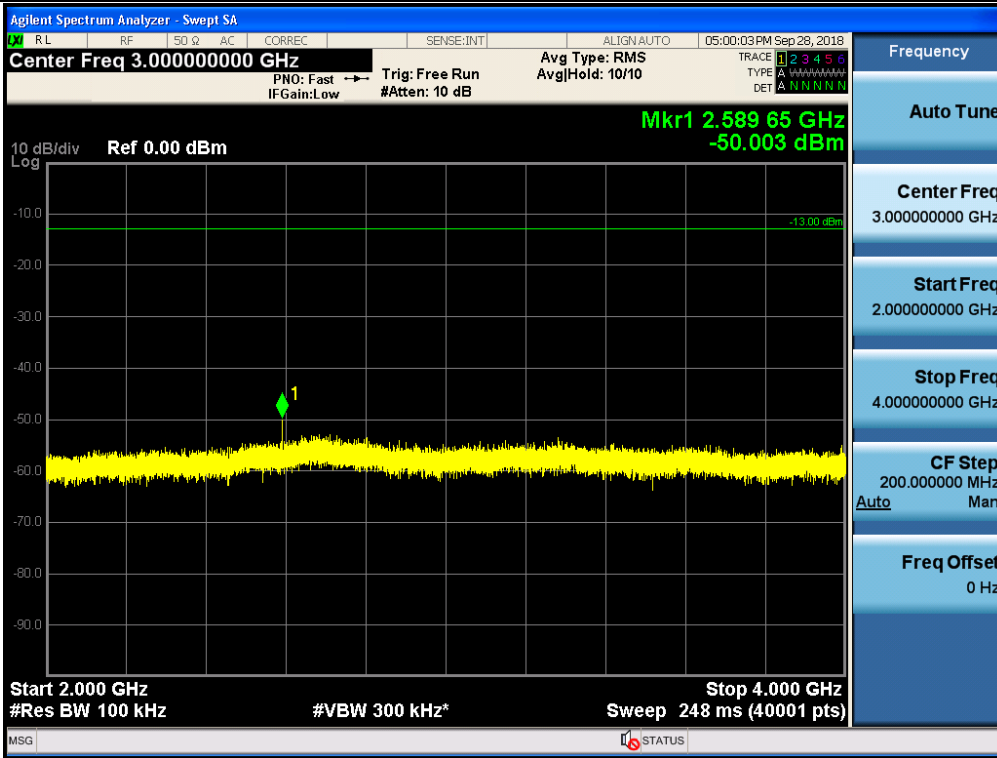

Spurious / Upper 700 MHz / Downlink / LTE 10 MHz / Middle / 1 559 MHz ~ 1610 MHz (700 Hz (2))

Spurious / Upper 700 MHz / Downlink / LTE 10 MHz / Middle / 1 559 MHz ~ 1610 MHz (700 Hz (3))

Spurious / Upper 700 MHz / Downlink / LTE 10 MHz / Middle / 1 559 MHz ~ 1610 MHz (700 Hz (4))

Spurious / ESMR / Downlink / CDMA / Low / 9 kHz ~ 150 kHz

Spurious / ESMR / Downlink / CDMA / Low / 150 kHz ~ 30 MHz

Spurious / ESMR / Downlink / CDMA / Low / 30 MHz ~ Low edge

Spurious / ESMR / Downlink / CDMA / Low / High edge ~ 2 GHz

Spurious / ESMR / Downlink / CDMA / Low / 2 GHz ~ 4 GHz

Spurious / ESMR / Downlink / CDMA / Low / 4 GHz ~ 6 GHz

Spurious / ESMR / Downlink / CDMA / Low / 6 GHz ~ 8 GHz

Spurious / ESMR / Downlink / CDMA / Low / 8 GHz ~ 10 GHz