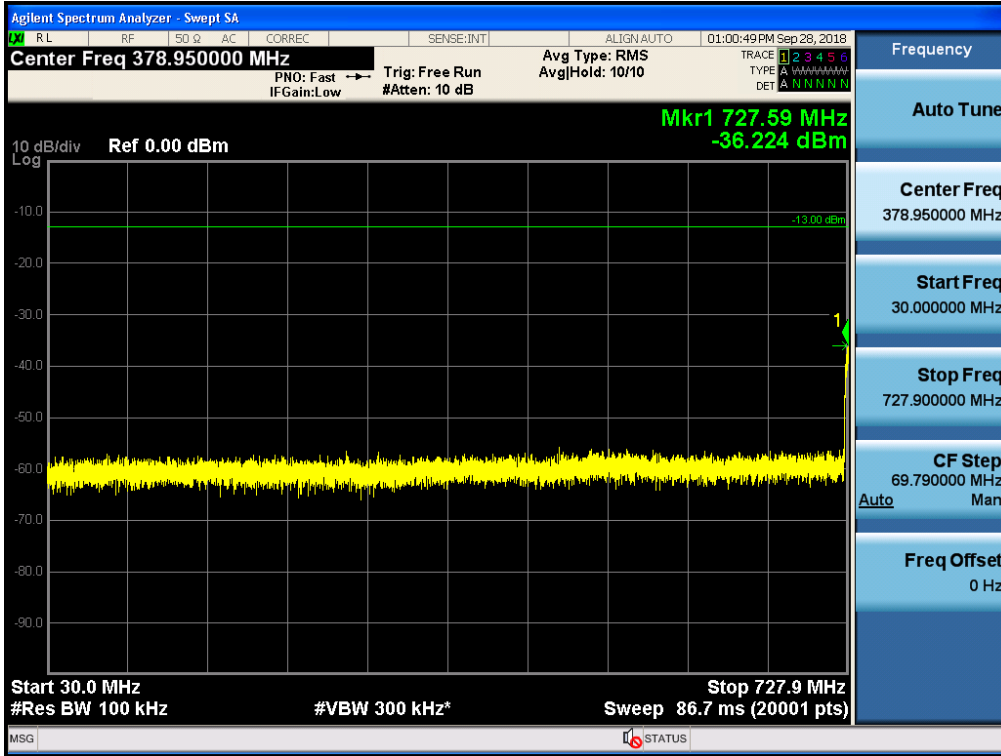

Spurious / Lower 700 MHz / Downlink / LTE 10 MHz / Low / High edge ~ 2 GHz

Spurious / Lower 700 MHz / Downlink / LTE 10 MHz / Low / 2 GHz ~ 4 GHz

Spurious / Lower 700 MHz / Downlink / LTE 10 MHz / Low / 4 GHz ~ 6 GHz

Spurious / Lower 700 MHz / Downlink / LTE 10 MHz / Low / 6 GHz ~ 8 GHz

Spurious / Lower 700 MHz / Downlink / LTE 10 MHz / Middle / 9 kHz ~ 150 kHz

Spurious / Lower 700 MHz / Downlink / LTE 10 MHz / Middle / 150 kHz ~ 30 MHz

Spurious / Lower 700 MHz / Downlink / LTE 10 MHz / Middle / 30 MHz ~ Low edge

Spurious / Lower 700 MHz / Downlink / LTE 10 MHz / Middle / High edge ~ 2 GHz

Spurious / Lower 700 MHz / Downlink / LTE 10 MHz / Middle / 2 GHz ~ 4 GHz