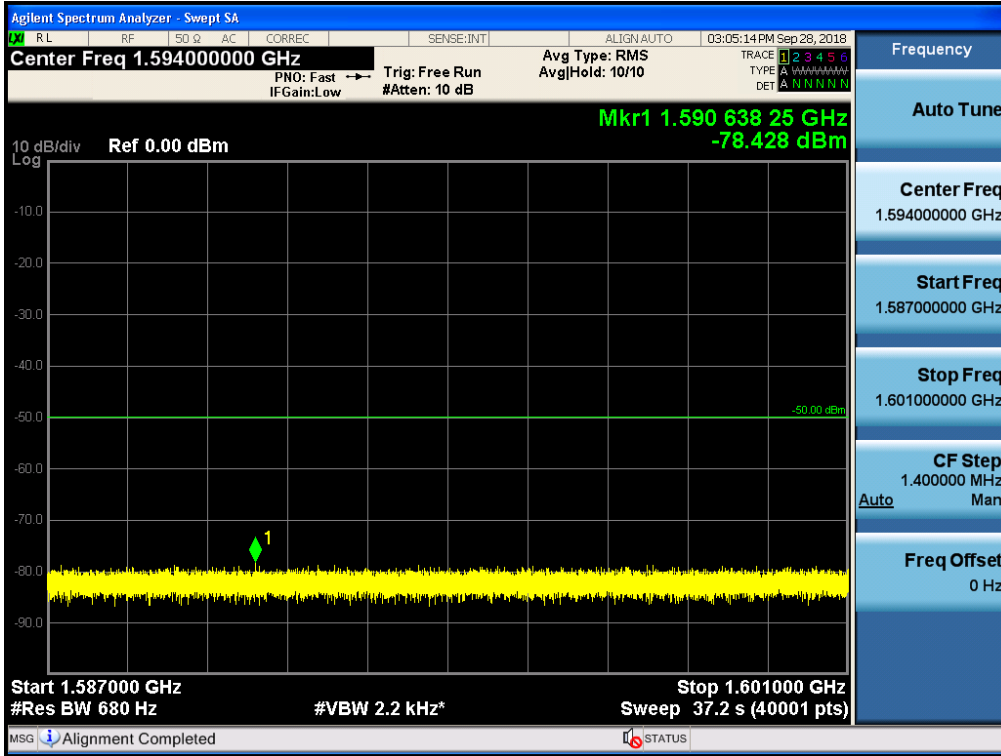

Spurious / Upper 700 MHz / Downlink / LTE 5 MHz / Middle / 4 GHz ~ 6 GHz

Spurious / Upper 700 MHz / Downlink / LTE 5 MHz / Middle / 6 GHz ~ 8 GHz

Spurious / Upper 700 MHz / Downlink / LTE 5 MHz / Middle / 763 MHz ~ 775 MHz

Spurious / Upper 700 MHz / Downlink / LTE 5 MHz / Middle / 793 MHz ~ 805 GHz

Spurious / Upper 700 MHz / Downlink / LTE 5 MHz / Middle / 1 559 MHz ~ 1610 MHz (1 MHz)

Spurious / Upper 700 MHz / Downlink / LTE 5 MHz / Middle / 1 559 MHz ~ 1610 MHz (700 Hz (1))

Spurious / Upper 700 MHz / Downlink / LTE 5 MHz / Middle / 1 559 MHz ~ 1610 MHz (700 Hz (2))

Spurious / Upper 700 MHz / Downlink / LTE 5 MHz / Middle / 1 559 MHz ~ 1610 MHz (700 Hz (3))

Spurious / Upper 700 MHz / Downlink / LTE 5 MHz / Middle / 1 559 MHz ~ 1610 MHz (700 Hz (4))

Spurious / Upper 700 MHz / Downlink / LTE 5 MHz / High / 9 kHz ~ 150 kHz

Spurious / Upper 700 MHz / Downlink / LTE 5 MHz / High / 150 kHz ~ 30 MHz

Spurious / Upper 700 MHz / Downlink / LTE 5 MHz / High / 30 MHz ~ Low edge