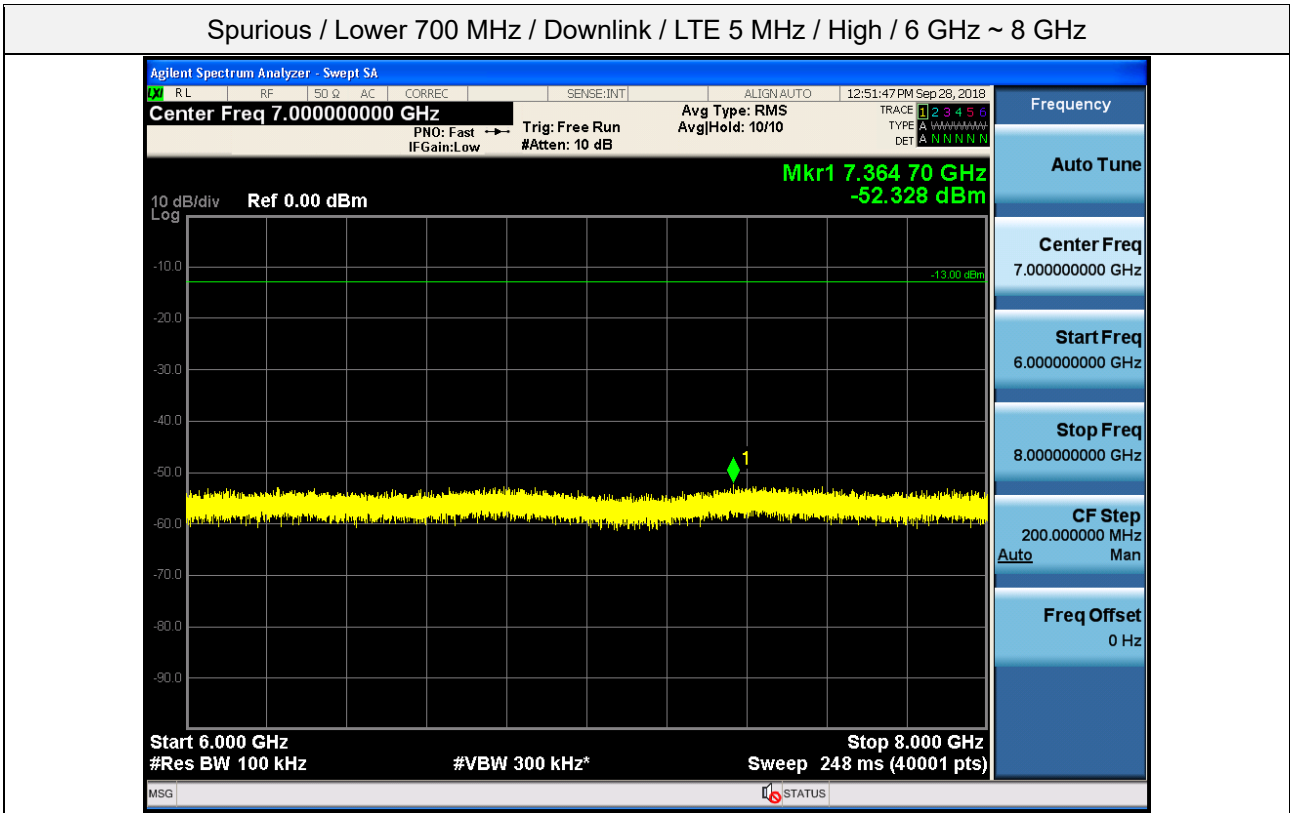

Spurious / Lower 700 MHz / Downlink / LTE 5 MHz / High / 2 GHz ~ 4 GHz

Spurious / Lower 700 MHz / Downlink / LTE 5 MHz / High / 4 GHz ~ 6 GHz

Spurious / Lower 700 MHz / Downlink / LTE 5 MHz / High / 6 GHz ~ 8 GHz

Spurious / Lower 700 MHz / Downlink / LTE 10 MHz / Low / 9 kHz ~ 150 kHz

Spurious / Lower 700 MHz / Downlink / LTE 10 MHz / Low / 150 kHz ~ 30 MHz

Spurious / Lower 700 MHz / Downlink / LTE 10 MHz / Low / 30 MHz ~ Low edge

Spurious / Lower 700 MHz / Downlink / LTE 10 MHz / Low / High edge ~ 2 GHz

Spurious / Lower 700 MHz / Downlink / LTE 10 MHz / Low / 2 GHz ~ 4 GHz

Spurious / Lower 700 MHz / Downlink / LTE 10 MHz / Low / 4 GHz ~ 6 GHz