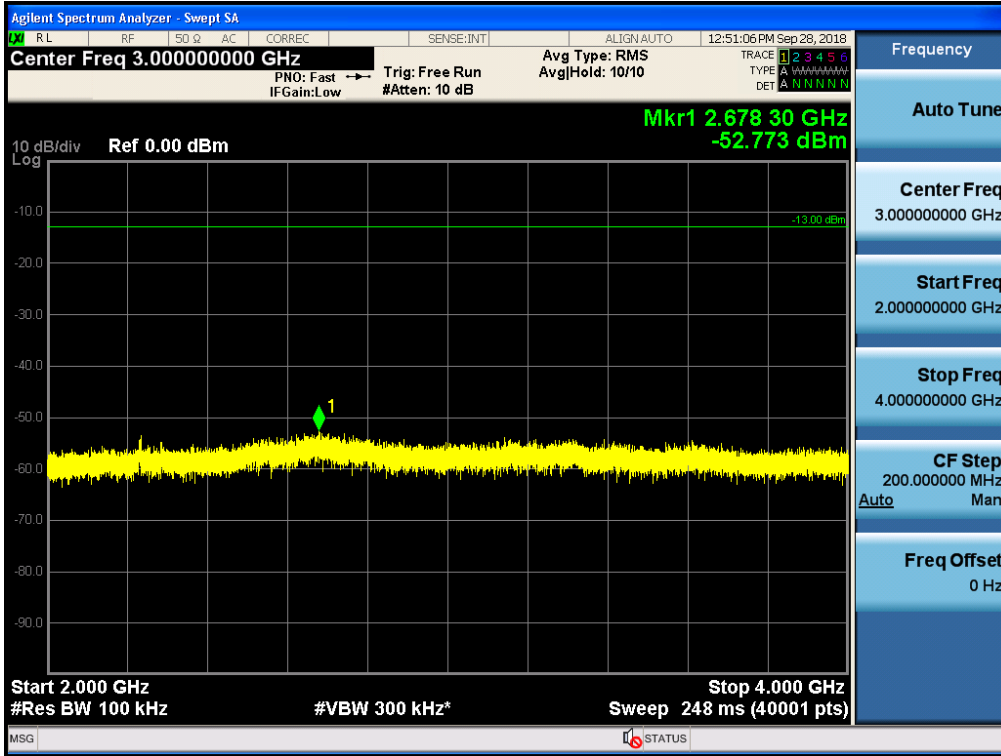

Spurious / Lower 700 MHz / Downlink / LTE 5 MHz / High / 2 GHz ~ 4 GHz

Spurious / Lower 700 MHz / Downlink / LTE 5 MHz / High / 4 GHz ~ 6 GHz

Spurious / Lower 700 MHz / Downlink / LTE 5 MHz / High / 6 GHz ~ 8 GHz

Spurious / Lower 700 MHz / Downlink / LTE 10 MHz / Low / 9 kHz ~ 150 kHz

Spurious / Lower 700 MHz / Downlink / LTE 10 MHz / Low / 150 kHz ~ 30 MHz

Spurious / Lower 700 MHz / Downlink / LTE 10 MHz / Low / 30 MHz ~ Low edge

Spurious / Lower 700 MHz / Downlink / LTE 10 MHz / Low / High edge ~ 2 GHz

Spurious / Lower 700 MHz / Downlink / LTE 10 MHz / Low / 2 GHz ~ 4 GHz

Spurious / Lower 700 MHz / Downlink / LTE 10 MHz / Low / 4 GHz ~ 6 GHz