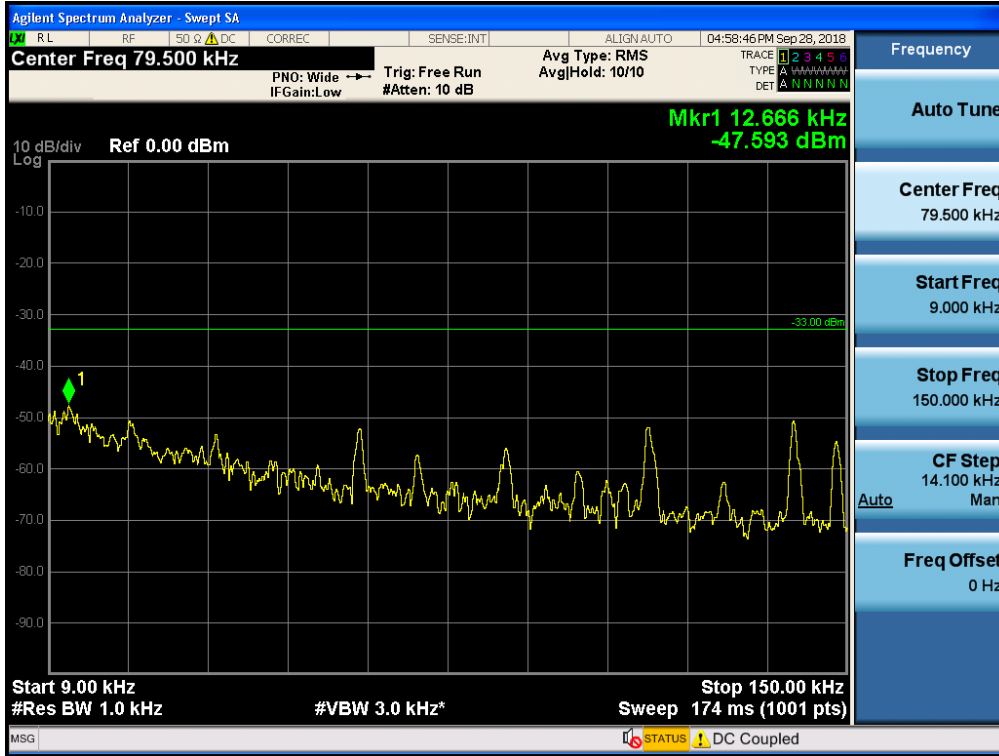

Spurious / Upper 700 MHz / Downlink / LTE 10 MHz / Middle / 793 MHz ~ 805 GHz

Spurious / Upper 700 MHz / Downlink / LTE 10 MHz / Middle / 1 559 MHz ~ 1610 MHz (1 MHz)

Spurious / Upper 700 MHz / Downlink / LTE 10 MHz / Middle / 1 559 MHz ~ 1610 MHz (700 Hz (1))

Spurious / Upper 700 MHz / Downlink / LTE 10 MHz / Middle / 1 559 MHz ~ 1610 MHz (700 Hz (2))

Spurious / Upper 700 MHz / Downlink / LTE 10 MHz / Middle / 1 559 MHz ~ 1610 MHz (700 Hz (3))

Spurious / Upper 700 MHz / Downlink / LTE 10 MHz / Middle / 1 559 MHz ~ 1610 MHz (700 Hz (4))

Spurious / ESMR / Downlink / CDMA / Low / 9 kHz ~ 150 kHz

Spurious / ESMR / Downlink / CDMA / Low / 150 kHz ~ 30 MHz

Spurious / ESMR / Downlink / CDMA / Low / 30 MHz ~ Low edge

Spurious / ESMR / Downlink / CDMA / Low / High edge ~ 2 GHz