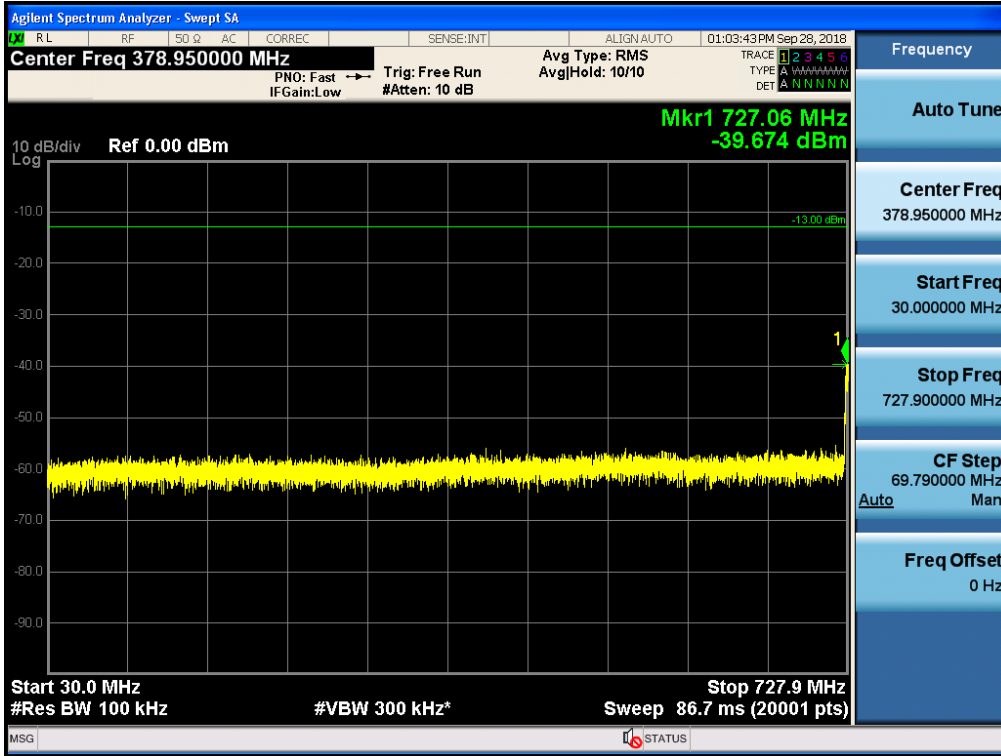

Spurious / Lower 700 MHz / Downlink / LTE 10 MHz / Middle / 30 MHz ~ Low edge

Spurious / Lower 700 MHz / Downlink / LTE 10 MHz / Middle / High edge ~ 2 GHz

Spurious / Lower 700 MHz / Downlink / LTE 10 MHz / Middle / 2 GHz ~ 4 GHz

Spurious / Lower 700 MHz / Downlink / LTE 10 MHz / Middle / 4 GHz ~ 6 GHz

Spurious / Lower 700 MHz / Downlink / LTE 10 MHz / High / 9 kHz ~ 150 kHz

Spurious / Lower 700 MHz / Downlink / LTE 10 MHz / High / 150 kHz ~ 30 MHz

Spurious / Lower 700 MHz / Downlink / LTE 10 MHz / High / 30 MHz ~ Low edge

Spurious / Lower 700 MHz / Downlink / LTE 10 MHz / High / High edge ~ 2 GHz

Spurious / Lower 700 MHz / Downlink / LTE 10 MHz / High / 2 GHz ~ 4 GHz