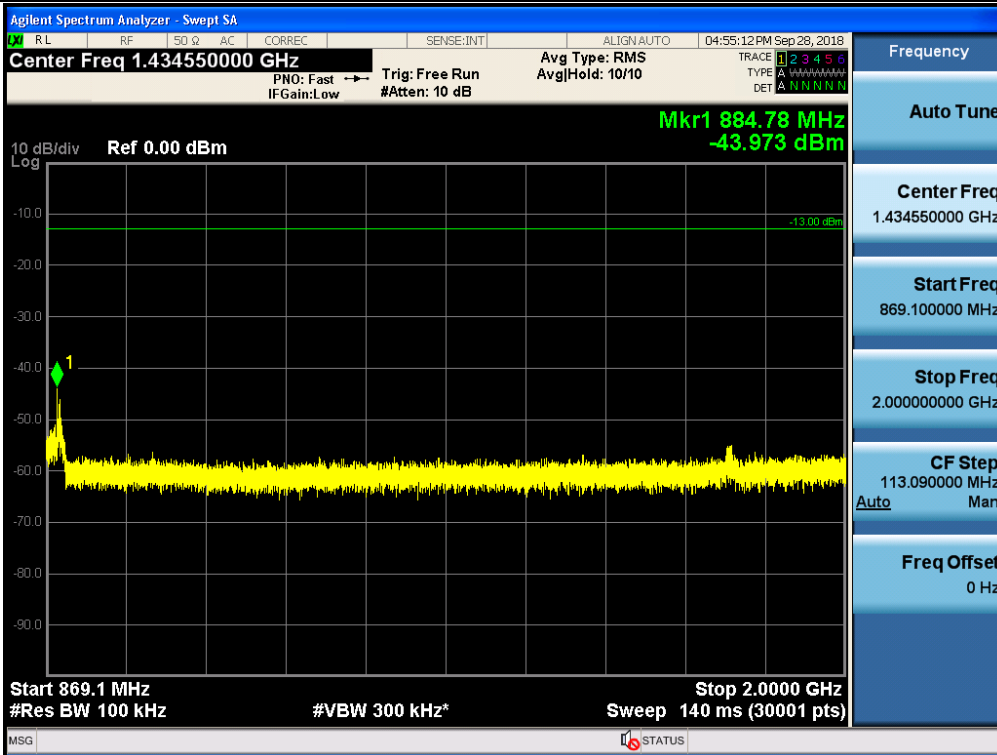

Spurious / ESMR / Downlink / LTE 5 MHz / Middle / 2 GHz ~ 4 GHz

Spurious / ESMR / Downlink / LTE 5 MHz / Middle / 4 GHz ~ 6 GHz

Spurious / ESMR / Downlink / LTE 5 MHz / Middle / 6 GHz ~ 8 GHz

Spurious / ESMR / Downlink / LTE 5 MHz / Middle / 8 GHz ~ 10 GHz

Spurious / ESMR / Downlink / LTE 5 MHz / High / 9 kHz ~ 150 kHz

Spurious / ESMR / Downlink / LTE 5 MHz / High / 150 kHz ~ 30 MHz

Spurious / ESMR / Downlink / LTE 5 MHz / High / 30 MHz ~ Low edge

Spurious / ESMR / Downlink / LTE 5 MHz / High / High edge ~ 2 GHz

Spurious / ESMR / Downlink / LTE 5 MHz / High / 2 GHz ~ 4 GHz

Spurious / ESMR / Downlink / LTE 5 MHz / High / 4 GHz ~ 6 GHz

Spurious / ESMR / Downlink / LTE 5 MHz / High / 6 GHz ~ 8 GHz

Spurious / ESMR / Downlink / LTE 5 MHz / High / 8 GHz ~ 10 GHz