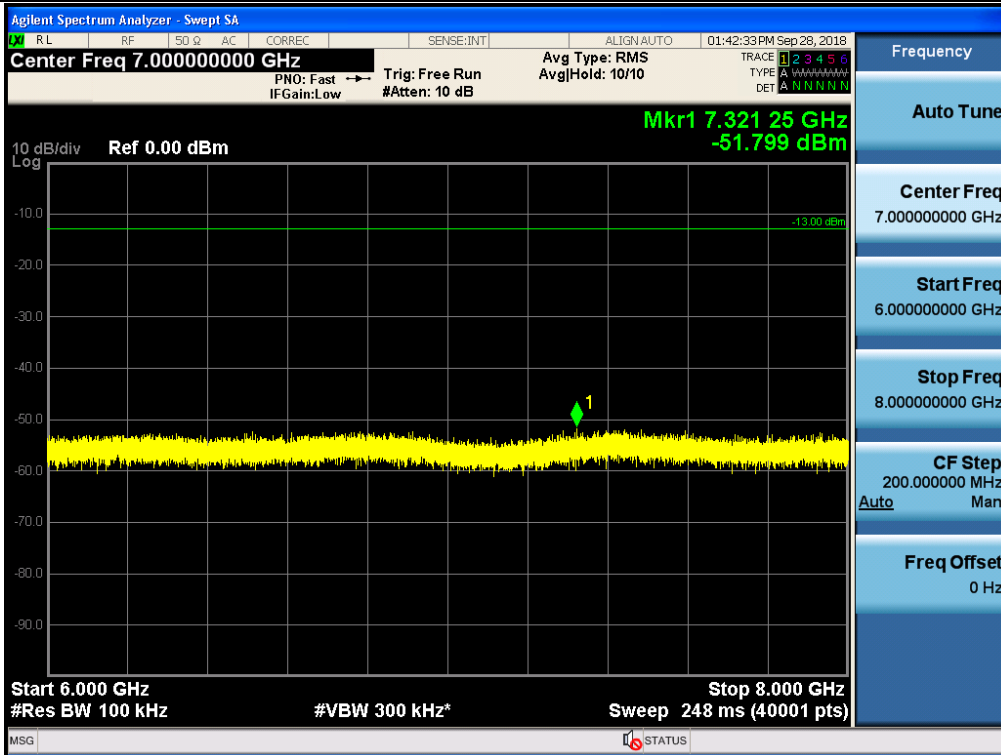

Spurious / Lower 700 MHz / Downlink / LTE 10 MHz / High / 4 GHz ~ 6 GHz

Spurious / Lower 700 MHz / Downlink / LTE 10 MHz / High / 6 GHz ~ 8 GHz

Spurious / Upper 700 MHz / Downlink / LTE 5 MHz / Low / 9 kHz ~ 150 kHz

Spurious / Upper 700 MHz / Downlink / LTE 5 MHz / Low / 150 kHz ~ 30 MHz

Spurious / Upper 700 MHz / Downlink / LTE 5 MHz / Low / 30 MHz ~ Low edge

Spurious / Upper 700 MHz / Downlink / LTE 5 MHz / Low / High edge ~ 2 GHz

Spurious / Upper 700 MHz / Downlink / LTE 5 MHz / Low / 2 GHz ~ 4 GHz

Spurious / Upper 700 MHz / Downlink / LTE 5 MHz / Low / 4 GHz ~ 6 GHz

Spurious / Upper 700 MHz / Downlink / LTE 5 MHz / Low / 6 GHz ~ 8 GHz

Spurious / Upper 700 MHz / Downlink / LTE 5 MHz / Low / 763 MHz ~ 775 MHz

Spurious / Upper 700 MHz / Downlink / LTE 5 MHz / Low / 793 MHz ~ 805 GHz

Spurious / Upper 700 MHz / Downlink / LTE 5 MHz / Low / 1 559 MHz ~ 1610 MHz (1 MHz)