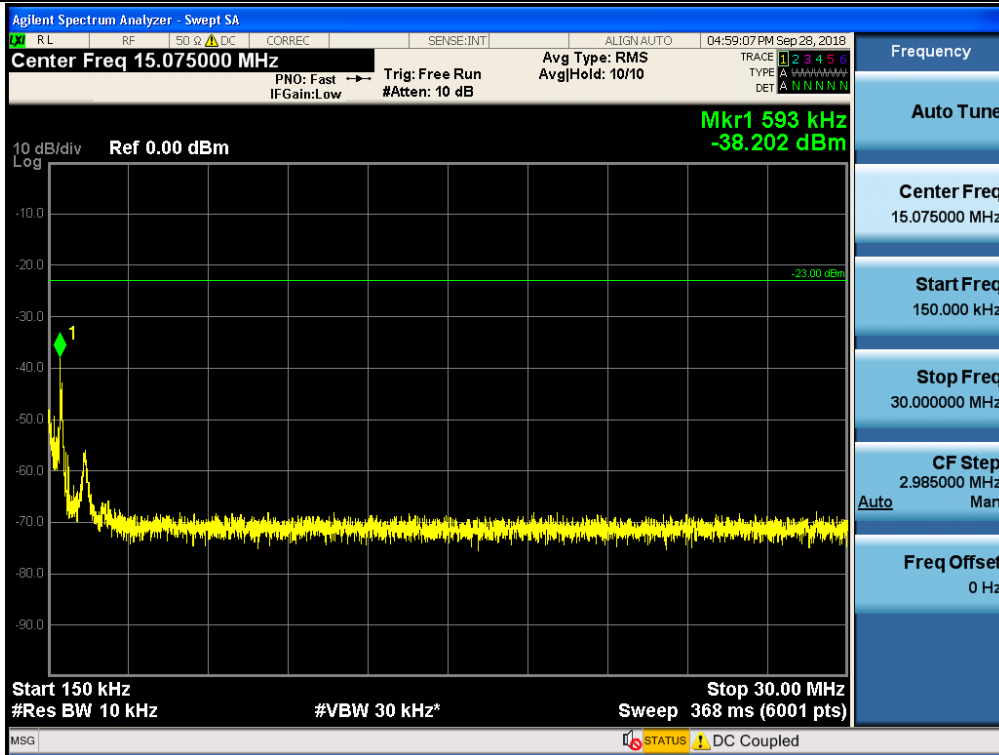

Spurious / Upper 700 MHz / Downlink / LTE 10 MHz / Middle / 793 MHz ~ 805 GHz

Spurious / Upper 700 MHz / Downlink / LTE 10 MHz / Middle / 1 559 MHz ~ 1610 MHz (1 MHz)

Spurious / Upper 700 MHz / Downlink / LTE 10 MHz / Middle / 1 559 MHz ~ 1610 MHz (700 Hz (1))

Spurious / Upper 700 MHz / Downlink / LTE 10 MHz / Middle / 1 559 MHz ~ 1610 MHz (700 Hz (2))

Spurious / Upper 700 MHz / Downlink / LTE 10 MHz / Middle / 1 559 MHz ~ 1610 MHz (700 Hz (3))

Spurious / Upper 700 MHz / Downlink / LTE 10 MHz / Middle / 1 559 MHz ~ 1610 MHz (700 Hz (4))

Spurious / ESMR / Downlink / CDMA / Low / 9 kHz ~ 150 kHz

Spurious / ESMR / Downlink / CDMA / Low / 150 kHz ~ 30 MHz

Spurious / ESMR / Downlink / CDMA / Low / 30 MHz ~ Low edge

Spurious / ESMR / Downlink / CDMA / Low / High edge ~ 2 GHz