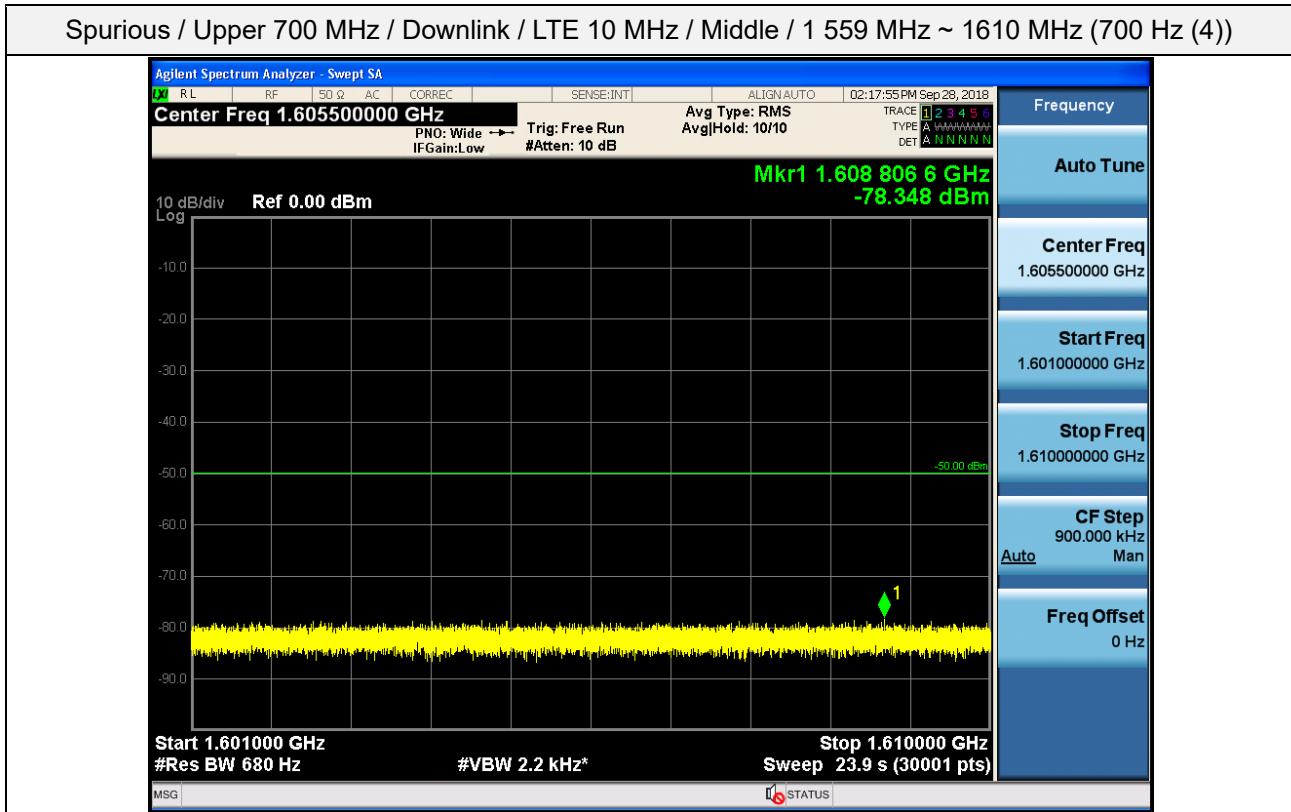

Spurious / Upper 700 MHz / Downlink / LTE 10 MHz / Middle / 4 GHz ~ 6 GHz

Spurious / Upper 700 MHz / Downlink / LTE 10 MHz / Middle / 6 GHz ~ 8 GHz

Spurious / Upper 700 MHz / Downlink / LTE 10 MHz / Middle / 763 MHz ~ 775 MHz

Spurious / Upper 700 MHz / Downlink / LTE 10 MHz / Middle / 793 MHz ~ 805 GHz

Spurious / Upper 700 MHz / Downlink / LTE 10 MHz / Middle / 1 559 MHz ~ 1610 MHz (1 MHz)

Spurious / Upper 700 MHz / Downlink / LTE 10 MHz / Middle / 1 559 MHz ~ 1610 MHz (700 Hz (1))

Spurious / Upper 700 MHz / Downlink / LTE 10 MHz / Middle / 1 559 MHz ~ 1610 MHz (700 Hz (2))

Spurious / Upper 700 MHz / Downlink / LTE 10 MHz / Middle / 1 559 MHz ~ 1610 MHz (700 Hz (3))

Spurious / Upper 700 MHz / Downlink / LTE 10 MHz / Middle / 1 559 MHz ~ 1610 MHz (700 Hz (4))