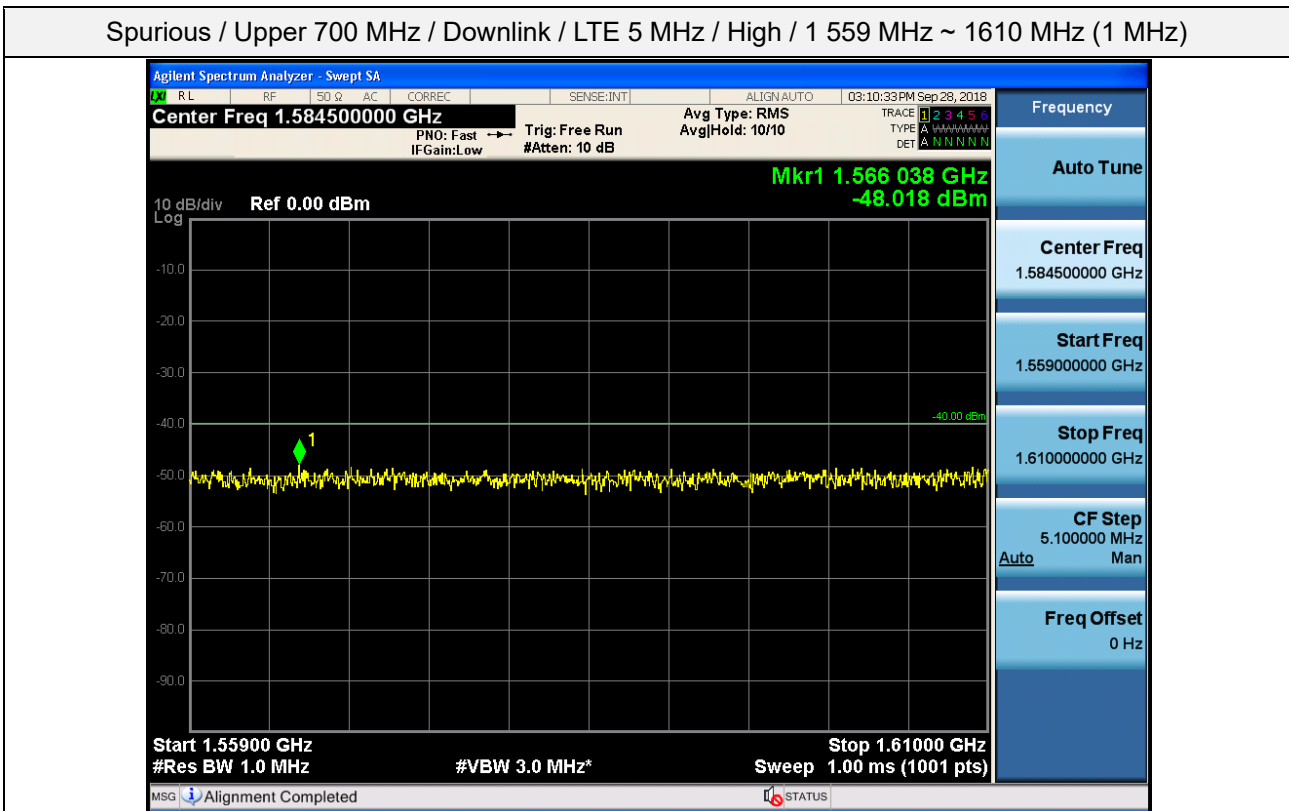

Spurious / Upper 700 MHz / Downlink / LTE 5 MHz / High / 9 kHz ~ 150 kHz

Spurious / Upper 700 MHz / Downlink / LTE 5 MHz / High / 150 kHz ~ 30 MHz

Spurious / Upper 700 MHz / Downlink / LTE 5 MHz / High / 30 MHz ~ Low edge

Spurious / Upper 700 MHz / Downlink / LTE 5 MHz / High / High edge ~ 2 GHz

Spurious / Upper 700 MHz / Downlink / LTE 5 MHz / High / 2 GHz ~ 4 GHz

Spurious / Upper 700 MHz / Downlink / LTE 5 MHz / High / 4 GHz ~ 6 GHz

Spurious / Upper 700 MHz / Downlink / LTE 5 MHz / High / 6 GHz ~ 8 GHz

Spurious / Upper 700 MHz / Downlink / LTE 5 MHz / High / 763 MHz ~ 775 MHz

Spurious / Upper 700 MHz / Downlink / LTE 5 MHz / High / 1 559 MHz ~ 1610 MHz (700 Hz (1))