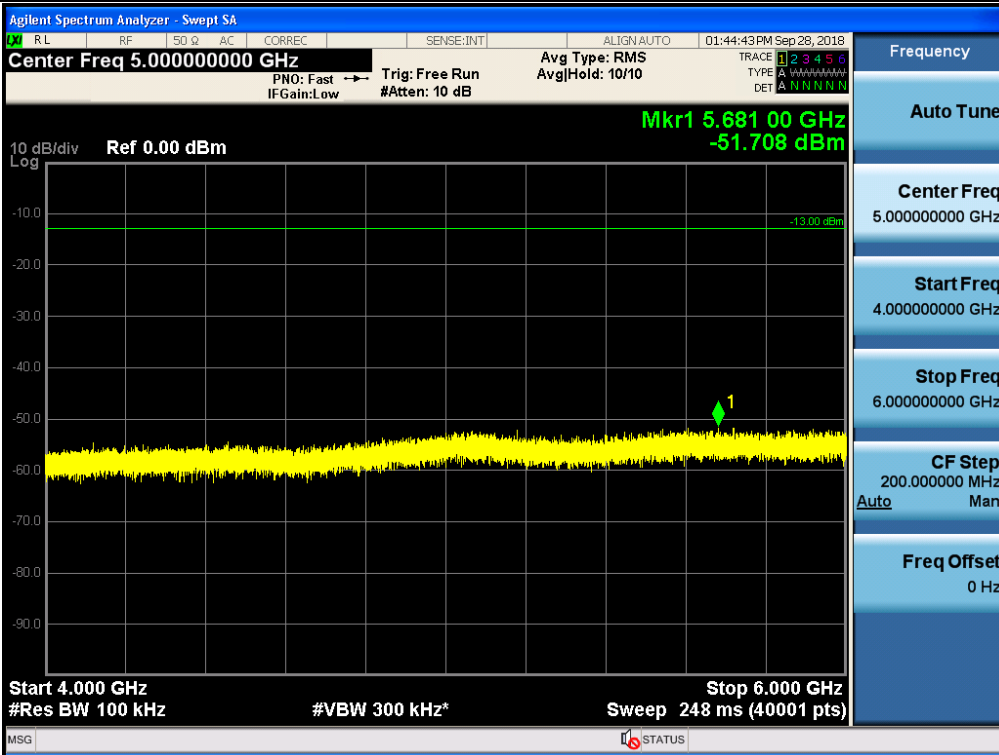

Spurious / Upper 700 MHz / Downlink / LTE 5 MHz / Low / 1 559 MHz ~ 1610 MHz (700 Hz (4))

Spurious / Upper 700 MHz / Downlink / LTE 5 MHz / Middle / 9 kHz ~ 150 kHz

Spurious / Upper 700 MHz / Downlink / LTE 5 MHz / Middle / 150 kHz ~ 30 MHz

Spurious / Upper 700 MHz / Downlink / LTE 5 MHz / Middle / 30 MHz ~ Low edge

Spurious / Upper 700 MHz / Downlink / LTE 5 MHz / Middle / High edge ~ 2 GHz

Spurious / Upper 700 MHz / Downlink / LTE 5 MHz / Middle / 2 GHz ~ 4 GHz

Spurious / Upper 700 MHz / Downlink / LTE 5 MHz / Middle / 4 GHz ~ 6 GHz

Spurious / Upper 700 MHz / Downlink / LTE 5 MHz / Middle / 6 GHz ~ 8 GHz

Spurious / Upper 700 MHz / Downlink / LTE 5 MHz / Middle / 763 MHz ~ 775 MHz