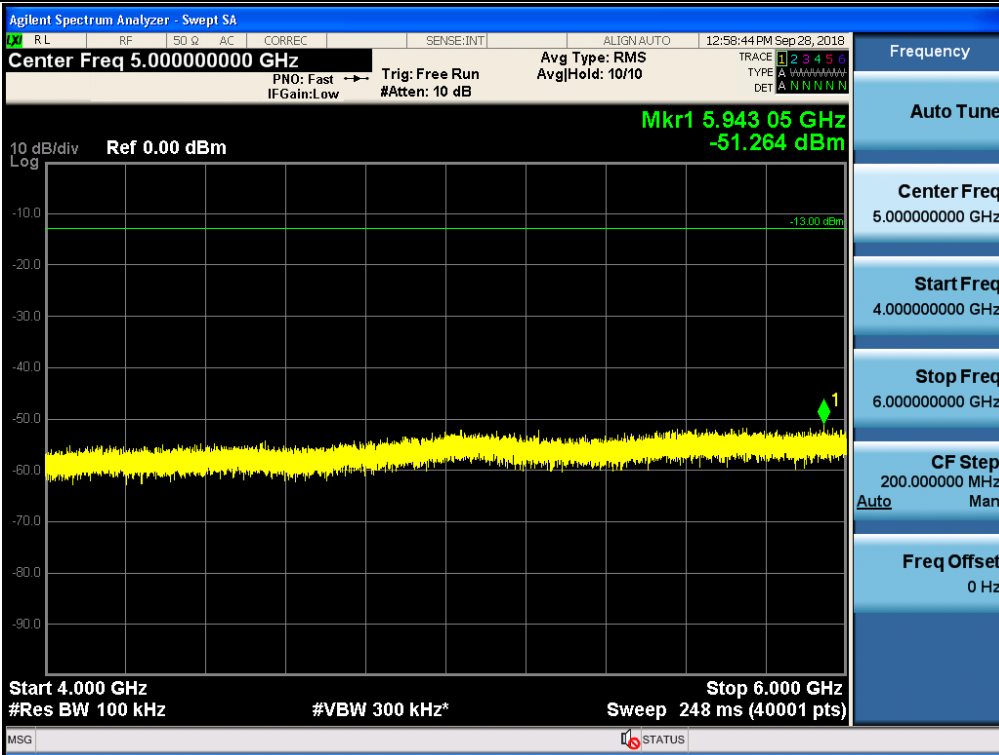

Spurious / Lower 700 MHz / Downlink / LTE 5 MHz / High / 2 GHz ~ 4 GHz

Spurious / Lower 700 MHz / Downlink / LTE 5 MHz / High / 4 GHz ~ 6 GHz

Spurious / Lower 700 MHz / Downlink / LTE 5 MHz / High / 6 GHz ~ 8 GHz

Spurious / Lower 700 MHz / Downlink / LTE 10 MHz / Low / 9 kHz ~ 150 kHz

Spurious / Lower 700 MHz / Downlink / LTE 10 MHz / Low / 150 kHz ~ 30 MHz

Spurious / Lower 700 MHz / Downlink / LTE 10 MHz / Low / 30 MHz ~ Low edge

Spurious / Lower 700 MHz / Downlink / LTE 10 MHz / Low / High edge ~ 2 GHz

Spurious / Lower 700 MHz / Downlink / LTE 10 MHz / Low / 2 GHz ~ 4 GHz

Spurious / Lower 700 MHz / Downlink / LTE 10 MHz / Low / 4 GHz ~ 6 GHz