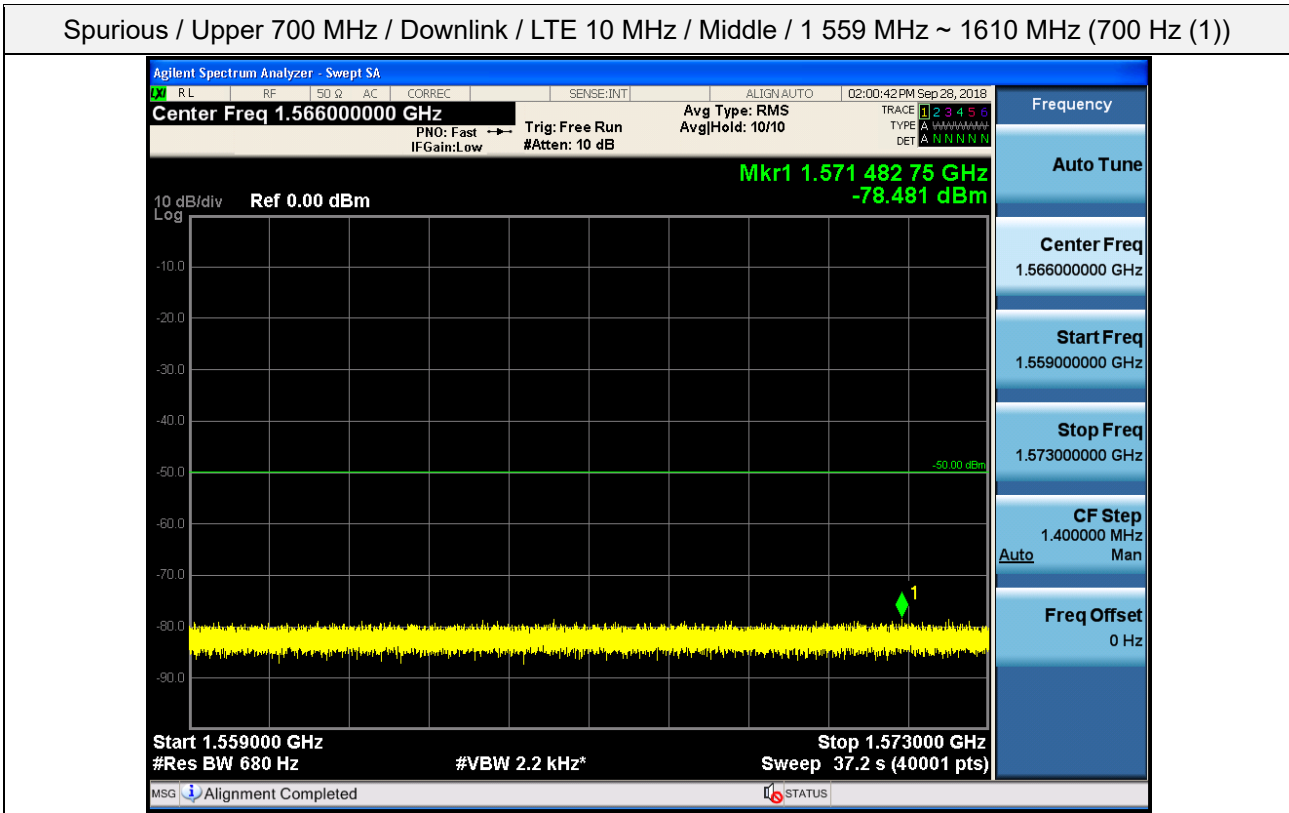

Spurious / Upper 700 MHz / Downlink / LTE 10 MHz / Middle / 4 GHz ~ 6 GHz

Spurious / Upper 700 MHz / Downlink / LTE 10 MHz / Middle / 6 GHz ~ 8 GHz

Spurious / Upper 700 MHz / Downlink / LTE 10 MHz / Middle / 763 MHz ~ 775 MHz

Spurious / Upper 700 MHz / Downlink / LTE 10 MHz / Middle / 793 MHz ~ 805 GHz

Spurious / Upper 700 MHz / Downlink / LTE 10 MHz / Middle / 1 559 MHz ~ 1610 MHz (1 MHz)

Spurious / Upper 700 MHz / Downlink / LTE 10 MHz / Middle / 1 559 MHz ~ 1610 MHz (700 Hz (1))

Spurious / Upper 700 MHz / Downlink / LTE 10 MHz / Middle / 1 559 MHz ~ 1610 MHz (700 Hz (2))

Spurious / Upper 700 MHz / Downlink / LTE 10 MHz / Middle / 1 559 MHz ~ 1610 MHz (700 Hz (3))

Spurious / Upper 700 MHz / Downlink / LTE 10 MHz / Middle / 1 559 MHz ~ 1610 MHz (700 Hz (4))