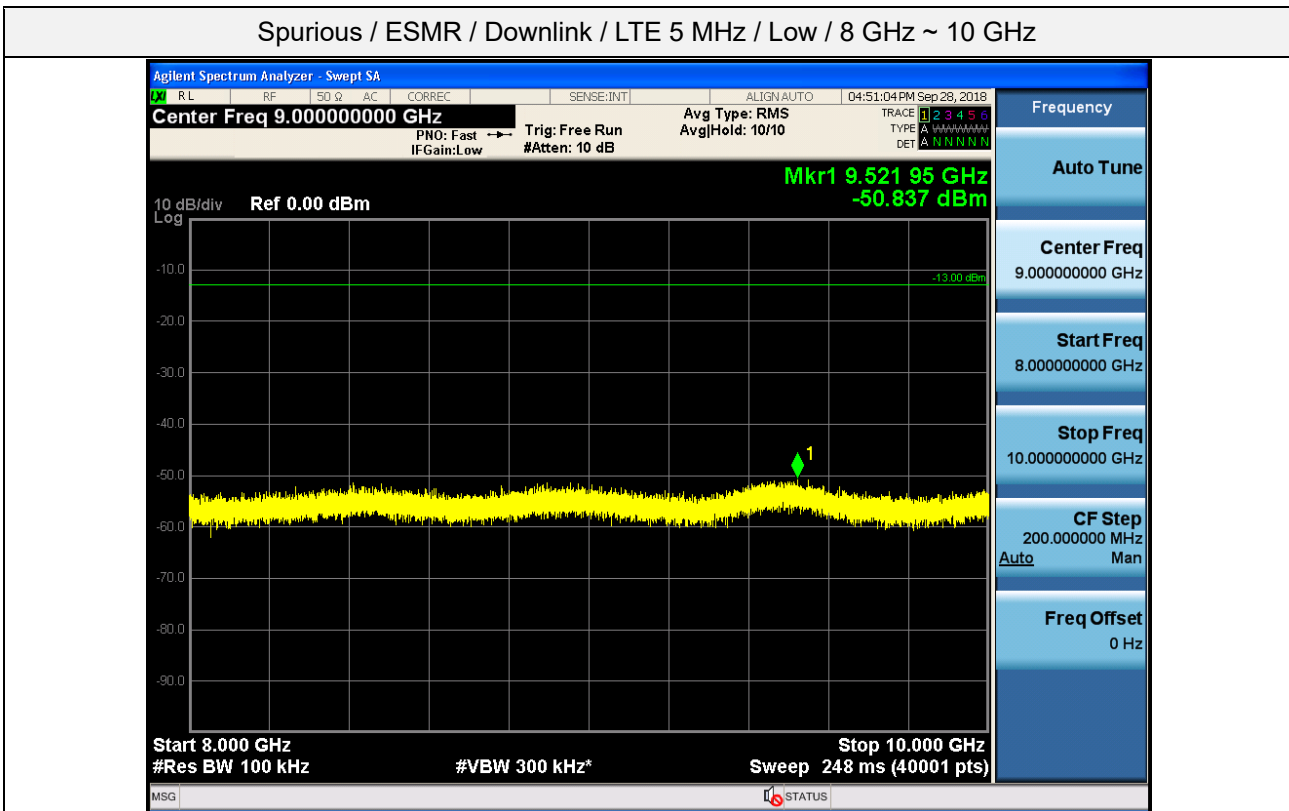

Spurious / ESMR / Downlink / LTE 5 MHz / Low / 9 kHz ~ 150 kHz

Spurious / ESMR / Downlink / LTE 5 MHz / Low / 150 kHz ~ 30 MHz

Spurious / ESMR / Downlink / LTE 5 MHz / Low / 30 MHz ~ Low edge

Spurious / ESMR / Downlink / LTE 5 MHz / Low / High edge ~ 2 GHz

Spurious / ESMR / Downlink / LTE 5 MHz / Low / 2 GHz ~ 4 GHz

Spurious / ESMR / Downlink / LTE 5 MHz / Low / 4 GHz ~ 6 GHz

Spurious / ESMR / Downlink / LTE 5 MHz / Low / 6 GHz ~ 8 GHz

Spurious / ESMR / Downlink / LTE 5 MHz / Low / 8 GHz ~ 10 GHz

Spurious / ESMR / Downlink / LTE 5 MHz / Middle / 9 kHz ~ 150 kHz

Spurious / ESMR / Downlink / LTE 5 MHz / Middle / 150 kHz ~ 30 MHz

Spurious / ESMR / Downlink / LTE 5 MHz / Middle / 30 MHz ~ Low edge

Spurious / ESMR / Downlink / LTE 5 MHz / Middle / High edge ~ 2 GHz

Spurious / ESMR / Downlink / LTE 5 MHz / Middle / 2 GHz ~ 4 GHz

Spurious / ESMR / Downlink / LTE 5 MHz / Middle / 4 GHz ~ 6 GHz

Spurious / ESMR / Downlink / LTE 5 MHz / Middle / 6 GHz ~ 8 GHz

Spurious / ESMR / Downlink / LTE 5 MHz / Middle / 8 GHz ~ 10 GHz