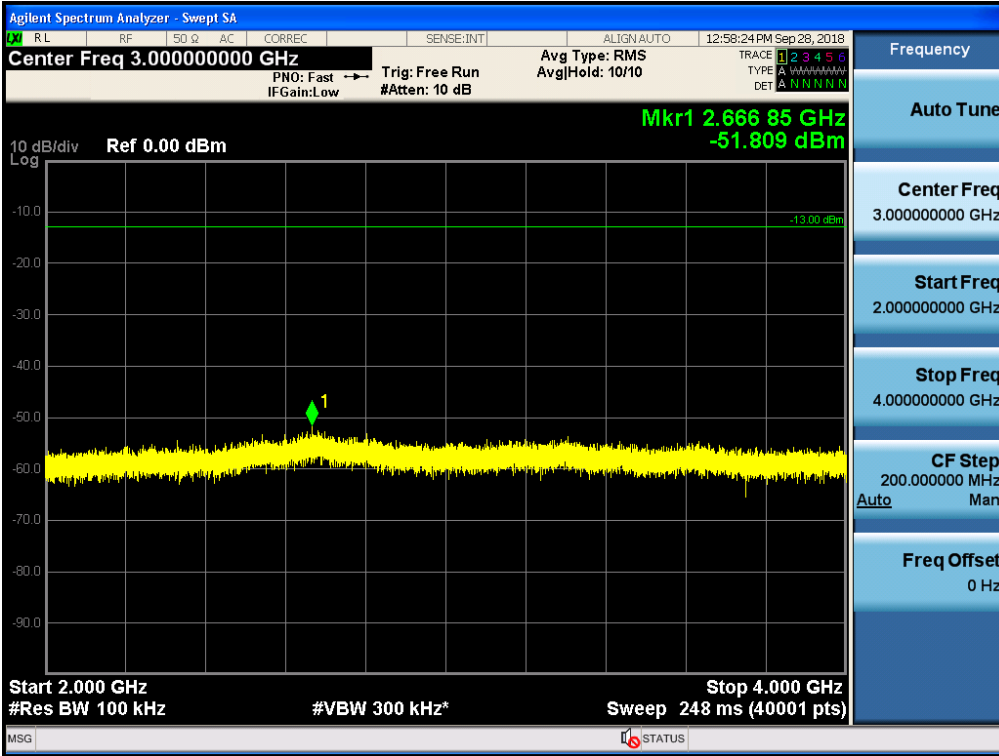

Spurious / Lower 700 MHz / Downlink / LTE 5 MHz / High / 2 GHz ~ 4 GHz

Spurious / Lower 700 MHz / Downlink / LTE 5 MHz / High / 4 GHz ~ 6 GHz

Spurious / Lower 700 MHz / Downlink / LTE 5 MHz / High / 6 GHz ~ 8 GHz

Spurious / Lower 700 MHz / Downlink / LTE 10 MHz / Low / 9 kHz ~ 150 kHz

Spurious / Lower 700 MHz / Downlink / LTE 10 MHz / Low / 150 kHz ~ 30 MHz

Spurious / Lower 700 MHz / Downlink / LTE 10 MHz / Low / 30 MHz ~ Low edge

Spurious / Lower 700 MHz / Downlink / LTE 10 MHz / Low / High edge ~ 2 GHz

Spurious / Lower 700 MHz / Downlink / LTE 10 MHz / Low / 2 GHz ~ 4 GHz

Spurious / Lower 700 MHz / Downlink / LTE 10 MHz / Low / 4 GHz ~ 6 GHz