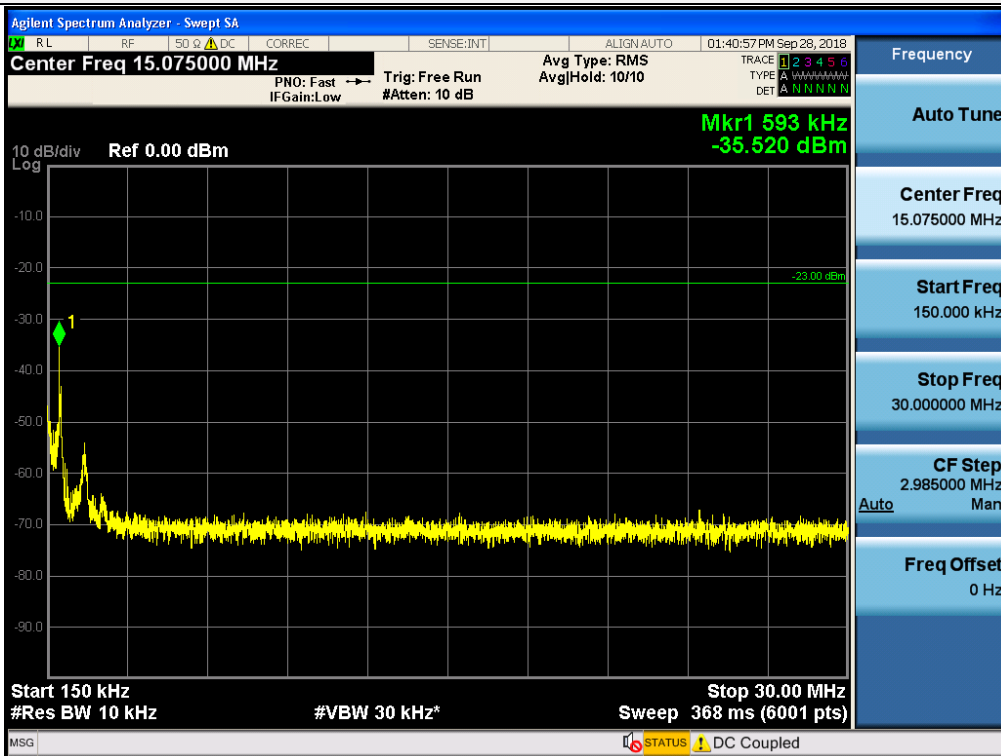

Spurious / Lower 700 MHz / Downlink / LTE 10 MHz / High / 30 MHz ~ Low edge

Spurious / Lower 700 MHz / Downlink / LTE 10 MHz / High / High edge ~ 2 GHz

Spurious / Lower 700 MHz / Downlink / LTE 10 MHz / High / 2 GHz ~ 4 GHz

Spurious / Lower 700 MHz / Downlink / LTE 10 MHz / High / 4 GHz ~ 6 GHz

Spurious / Lower 700 MHz / Downlink / LTE 10 MHz / High / 6 GHz ~ 8 GHz

Spurious / Upper 700 MHz / Downlink / LTE 5 MHz / Low / 9 kHz ~ 150 kHz

Spurious / Upper 700 MHz / Downlink / LTE 5 MHz / Low / 150 kHz ~ 30 MHz

Spurious / Upper 700 MHz / Downlink / LTE 5 MHz / Low / 30 MHz ~ Low edge

Spurious / Upper 700 MHz / Downlink / LTE 5 MHz / Low / High edge ~ 2 GHz

Spurious / Upper 700 MHz / Downlink / LTE 5 MHz / Low / 2 GHz ~ 4 GHz

Spurious / Upper 700 MHz / Downlink / LTE 5 MHz / Low / 4 GHz ~ 6 GHz

Spurious / Upper 700 MHz / Downlink / LTE 5 MHz / Low / 6 GHz ~ 8 GHz