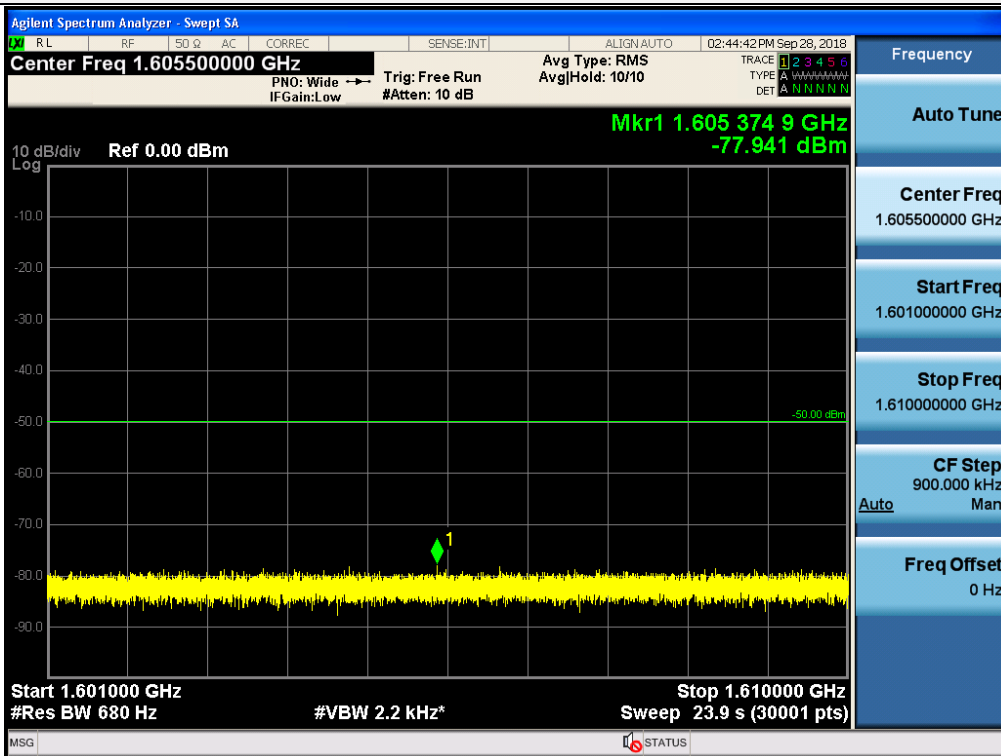

Spurious / Upper 700 MHz / Downlink / LTE 5 MHz / Low / 763 MHz ~ 775 MHz

Spurious / Upper 700 MHz / Downlink / LTE 5 MHz / Low / 793 MHz ~ 805 GHz

Spurious / Upper 700 MHz / Downlink / LTE 5 MHz / Low / 1 559 MHz ~ 1610 MHz (1 MHz)

Spurious / Upper 700 MHz / Downlink / LTE 5 MHz / Low / 1 559 MHz ~ 1610 MHz (700 Hz (1))

Spurious / Upper 700 MHz / Downlink / LTE 5 MHz / Low / 1 559 MHz ~ 1610 MHz (700 Hz (2))

Spurious / Upper 700 MHz / Downlink / LTE 5 MHz / Low / 1 559 MHz ~ 1610 MHz (700 Hz (3))

Spurious / Upper 700 MHz / Downlink / LTE 5 MHz / Low / 1 559 MHz ~ 1610 MHz (700 Hz (4))

Spurious / Upper 700 MHz / Downlink / LTE 5 MHz / Middle / 9 kHz ~ 150 kHz

Spurious / Upper 700 MHz / Downlink / LTE 5 MHz / Middle / 150 kHz ~ 30 MHz

Spurious / Upper 700 MHz / Downlink / LTE 5 MHz / Middle / 30 MHz ~ Low edge

Spurious / Upper 700 MHz / Downlink / LTE 5 MHz / Middle / High edge ~ 2 GHz

Spurious / Upper 700 MHz / Downlink / LTE 5 MHz / Middle / 2 GHz ~ 4 GHz