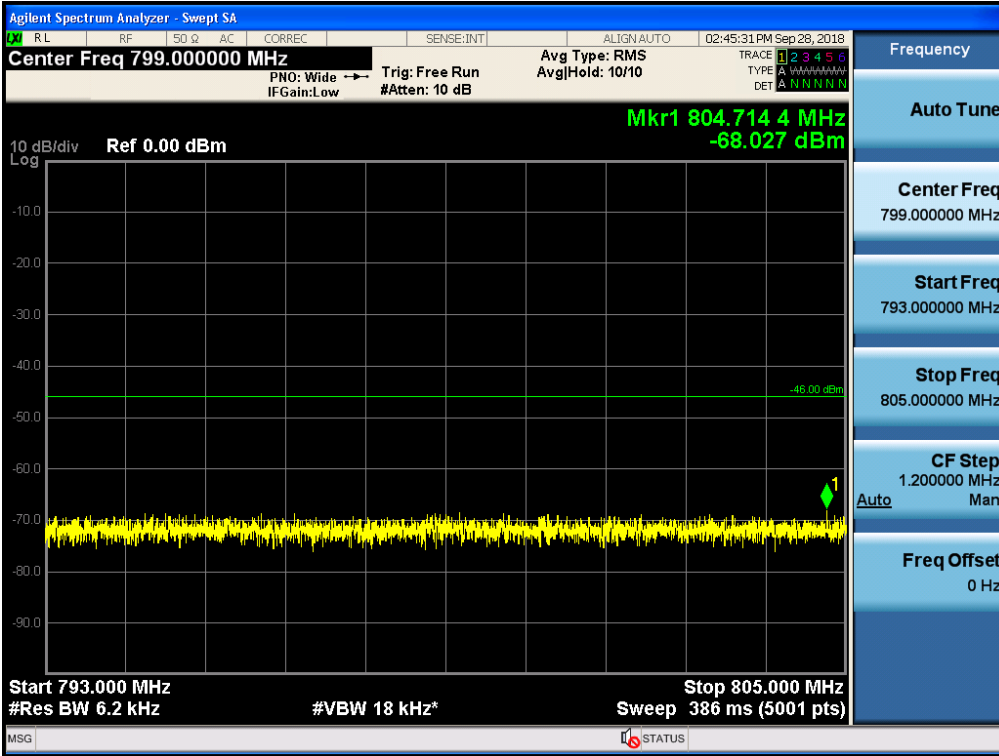

Spurious / Upper 700 MHz / Downlink / LTE 5 MHz / Middle / 30 MHz ~ Low edge

Spurious / Upper 700 MHz / Downlink / LTE 5 MHz / Middle / High edge ~ 2 GHz

Spurious / Upper 700 MHz / Downlink / LTE 5 MHz / Middle / 2 GHz ~ 4 GHz

Spurious / Upper 700 MHz / Downlink / LTE 5 MHz / Middle / 4 GHz ~ 6 GHz

Spurious / Upper 700 MHz / Downlink / LTE 5 MHz / Middle / 6 GHz ~ 8 GHz

Spurious / Upper 700 MHz / Downlink / LTE 5 MHz / Middle / 763 MHz ~ 775 MHz

Spurious / Upper 700 MHz / Downlink / LTE 5 MHz / Middle / 793 MHz ~ 805 GHz

Spurious / Upper 700 MHz / Downlink / LTE 5 MHz / Middle / 1 559 MHz ~ 1610 MHz (1 MHz)

Spurious / Upper 700 MHz / Downlink / LTE 5 MHz / Middle / 1 559 MHz ~ 1610 MHz (700 Hz (1))