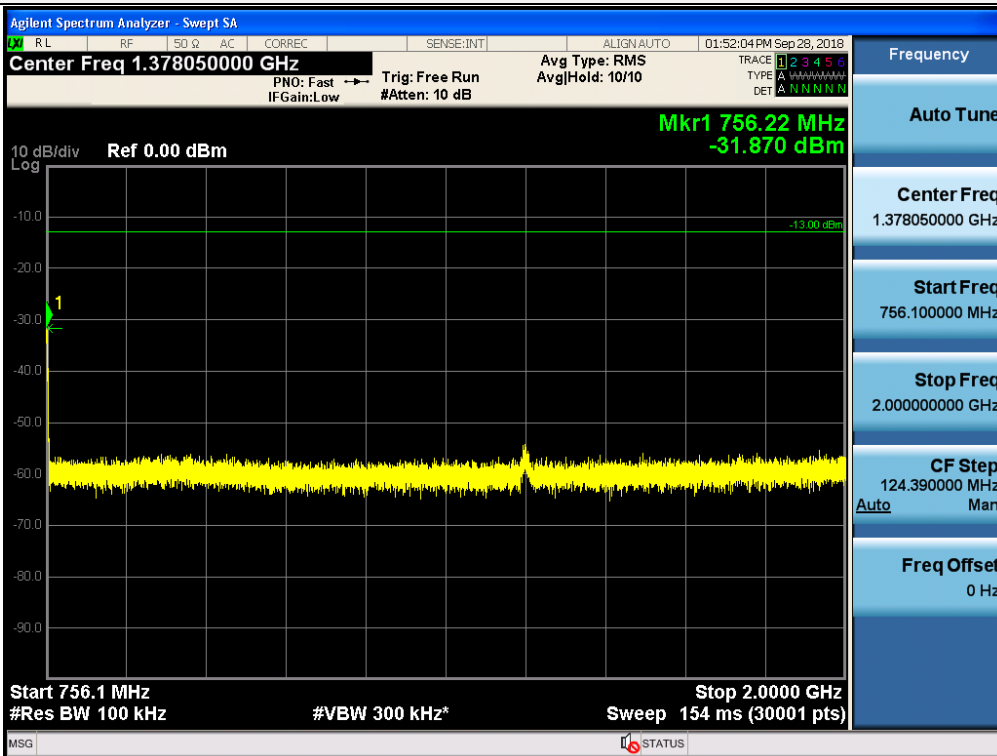

Spurious / Upper 700 MHz / Downlink / LTE 5 MHz / High / 6 GHz ~ 8 GHz

Spurious / Upper 700 MHz / Downlink / LTE 5 MHz / High / 763 MHz ~ 775 MHz

Spurious / Upper 700 MHz / Downlink / LTE 5 MHz / High / 1 559 MHz ~ 1610 MHz (700 Hz (1))

Spurious / Upper 700 MHz / Downlink / LTE 5 MHz / High / 1 559 MHz ~ 1610 MHz (700 Hz (2))

Spurious / Upper 700 MHz / Downlink / LTE 5 MHz / High / 1 559 MHz ~ 1610 MHz (700 Hz (3))

Spurious / Upper 700 MHz / Downlink / LTE 5 MHz / High / 1 559 MHz ~ 1610 MHz (700 Hz (4))

Spurious / Upper 700 MHz / Downlink / LTE 10 MHz / Middle / 30 MHz ~ Low edge

Spurious / Upper 700 MHz / Downlink / LTE 10 MHz / Middle / High edge ~ 2 GHz

Spurious / Upper 700 MHz / Downlink / LTE 10 MHz / Middle / 2 GHz ~ 4 GHz