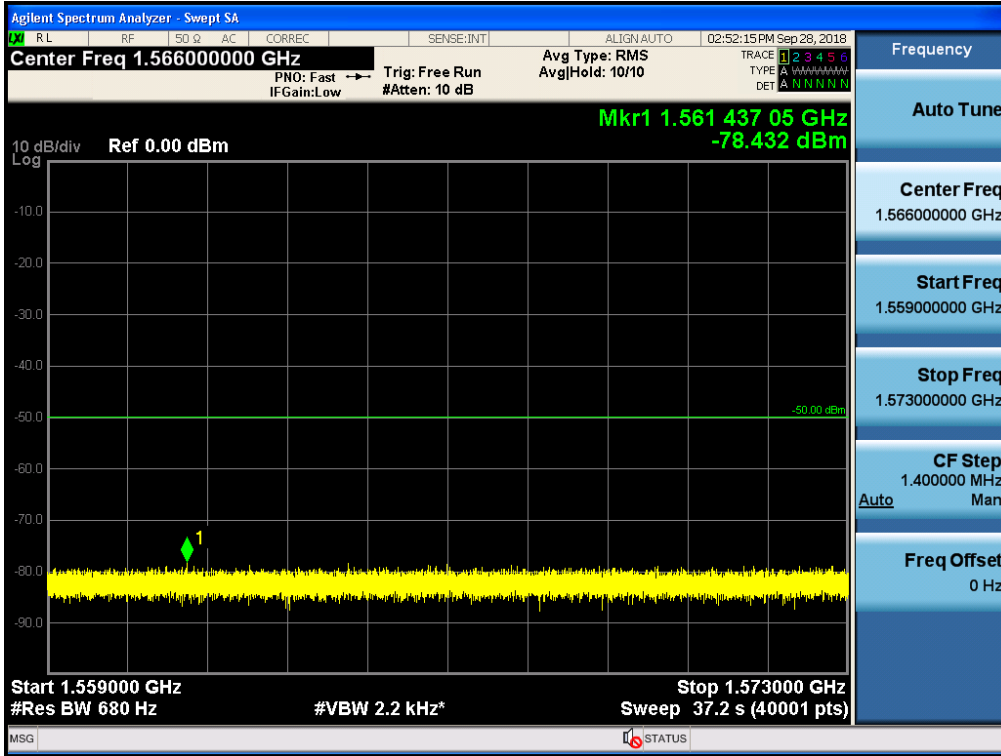

Spurious / Upper 700 MHz / Downlink / LTE 5 MHz / Middle / 30 MHz ~ Low edge

Spurious / Upper 700 MHz / Downlink / LTE 5 MHz / Middle / High edge ~ 2 GHz

Spurious / Upper 700 MHz / Downlink / LTE 5 MHz / Middle / 2 GHz ~ 4 GHz

Spurious / Upper 700 MHz / Downlink / LTE 5 MHz / Middle / 4 GHz ~ 6 GHz

Spurious / Upper 700 MHz / Downlink / LTE 5 MHz / Middle / 6 GHz ~ 8 GHz

Spurious / Upper 700 MHz / Downlink / LTE 5 MHz / Middle / 763 MHz ~ 775 MHz

Spurious / Upper 700 MHz / Downlink / LTE 5 MHz / Middle / 793 MHz ~ 805 GHz

Spurious / Upper 700 MHz / Downlink / LTE 5 MHz / Middle / 1 559 MHz ~ 1610 MHz (1 MHz)

Spurious / Upper 700 MHz / Downlink / LTE 5 MHz / Middle / 1 559 MHz ~ 1610 MHz (700 Hz (1))