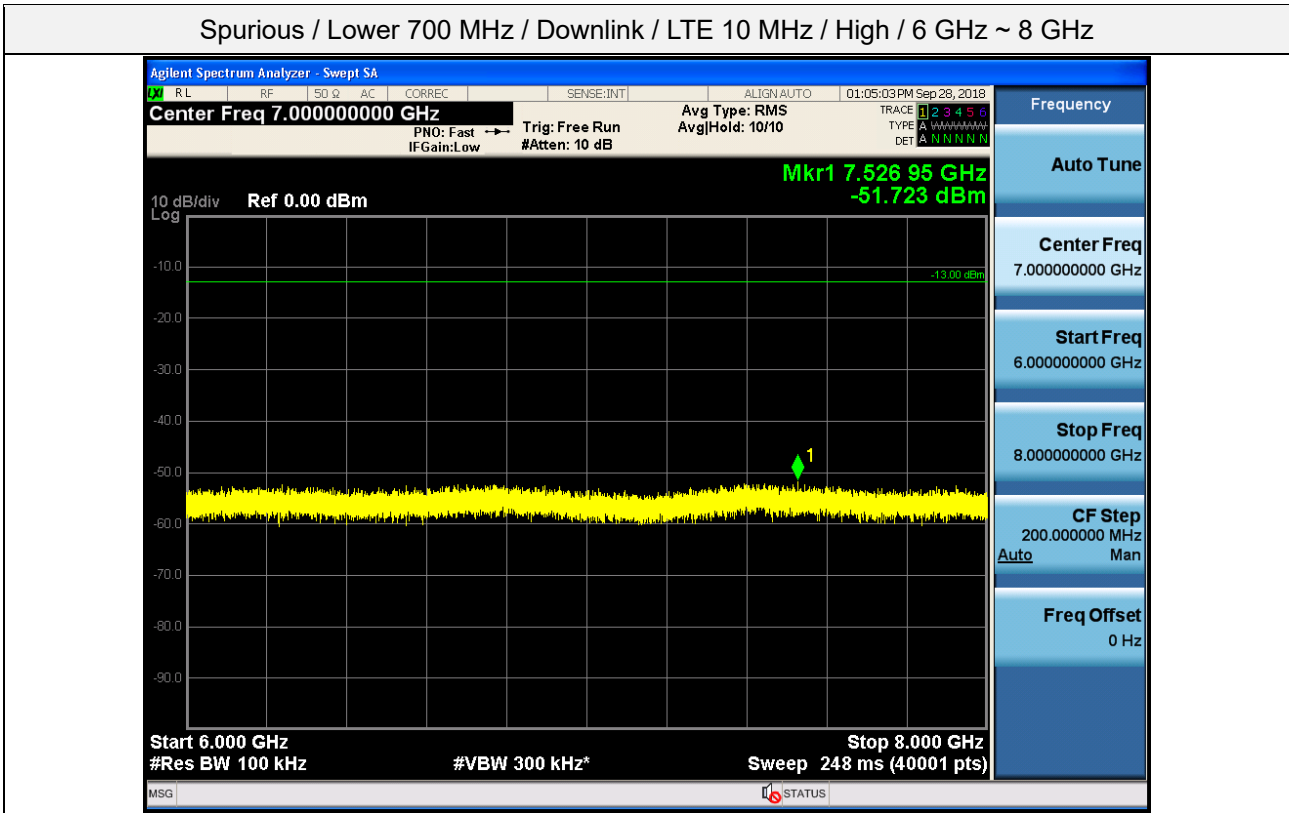

Spurious / Lower 700 MHz / Downlink / LTE 10 MHz / Middle / 4 GHz ~ 6 GHz

Spurious / Lower 700 MHz / Downlink / LTE 10 MHz / High / 9 kHz ~ 150 kHz

Spurious / Lower 700 MHz / Downlink / LTE 10 MHz / High / 150 kHz ~ 30 MHz

Spurious / Lower 700 MHz / Downlink / LTE 10 MHz / High / 30 MHz ~ Low edge

Spurious / Lower 700 MHz / Downlink / LTE 10 MHz / High / High edge ~ 2 GHz

Spurious / Lower 700 MHz / Downlink / LTE 10 MHz / High / 2 GHz ~ 4 GHz

Spurious / Lower 700 MHz / Downlink / LTE 10 MHz / High / 4 GHz ~ 6 GHz

Spurious / Lower 700 MHz / Downlink / LTE 10 MHz / High / 6 GHz ~ 8 GHz

Spurious / Upper 700 MHz / Downlink / LTE 5 MHz / Low / 9 kHz ~ 150 kHz

Spurious / Upper 700 MHz / Downlink / LTE 5 MHz / Low / 150 kHz ~ 30 MHz

Spurious / Upper 700 MHz / Downlink / LTE 5 MHz / Low / 30 MHz ~ Low edge

Spurious / Upper 700 MHz / Downlink / LTE 5 MHz / Low / High edge ~ 2 GHz