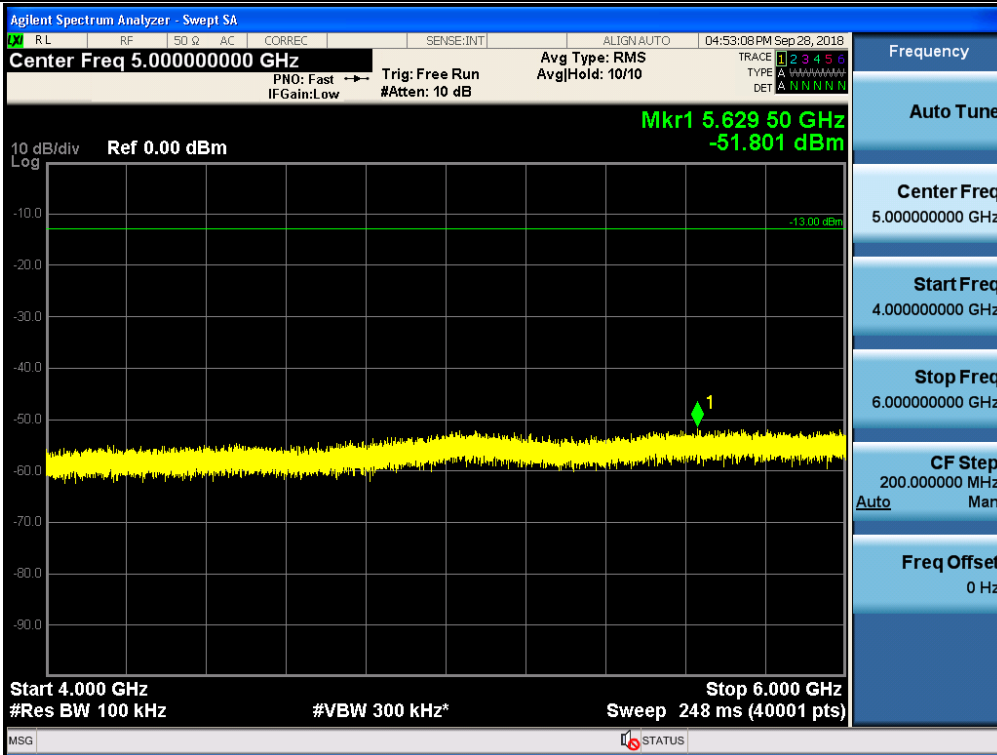

Spurious / ESMR / Downlink / LTE 5 MHz / Low / 2 GHz ~ 4 GHz

Spurious / ESMR / Downlink / LTE 5 MHz / Low / 4 GHz ~ 6 GHz

Spurious / ESMR / Downlink / LTE 5 MHz / Low / 6 GHz ~ 8 GHz

Spurious / ESMR / Downlink / LTE 5 MHz / Low / 8 GHz ~ 10 GHz

Spurious / ESMR / Downlink / LTE 5 MHz / Middle / 9 kHz ~ 150 kHz

Spurious / ESMR / Downlink / LTE 5 MHz / Middle / 150 kHz ~ 30 MHz

Spurious / ESMR / Downlink / LTE 5 MHz / Middle / 30 MHz ~ Low edge

Spurious / ESMR / Downlink / LTE 5 MHz / Middle / High edge ~ 2 GHz

Spurious / ESMR / Downlink / LTE 5 MHz / Middle / 2 GHz ~ 4 GHz

Spurious / ESMR / Downlink / LTE 5 MHz / Middle / 4 GHz ~ 6 GHz

Spurious / ESMR / Downlink / LTE 5 MHz / Middle / 6 GHz ~ 8 GHz

Spurious / ESMR / Downlink / LTE 5 MHz / Middle / 8 GHz ~ 10 GHz

Spurious / ESMR / Downlink / LTE 5 MHz / High / 9 kHz ~ 150 kHz

Spurious / ESMR / Downlink / LTE 5 MHz / High / 150 kHz ~ 30 MHz

Spurious / ESMR / Downlink / LTE 5 MHz / High / 30 MHz ~ Low edge

Spurious / ESMR / Downlink / LTE 5 MHz / High / High edge ~ 2 GHz