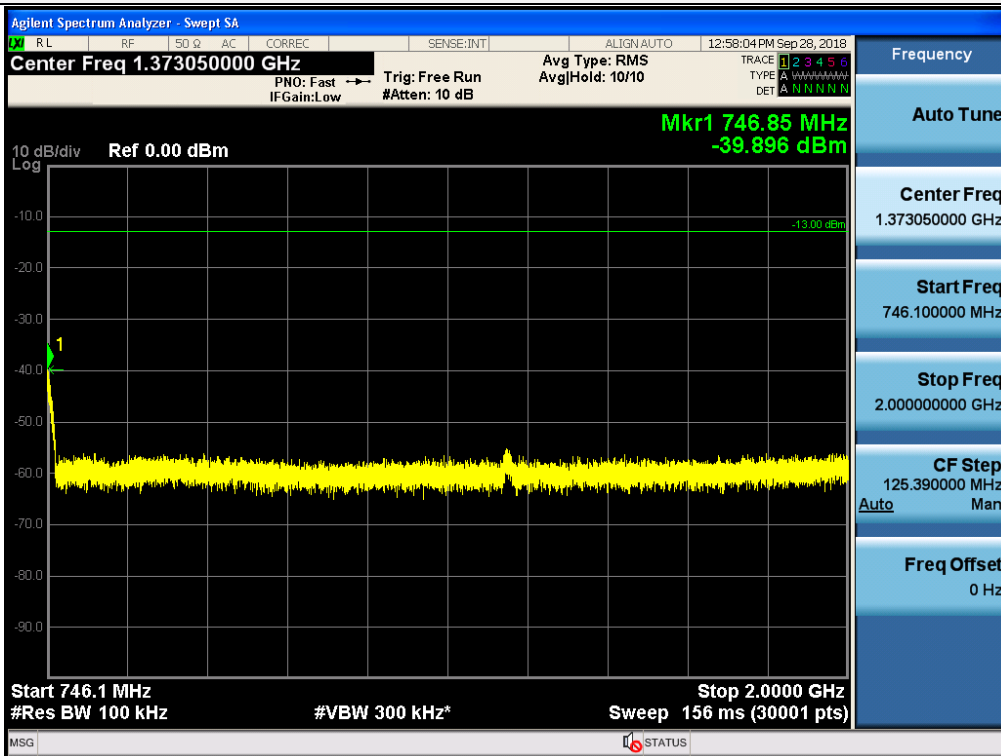

Spurious / Lower 700 MHz / Downlink / LTE 5 MHz / High / 2 GHz ~ 4 GHz

Spurious / Lower 700 MHz / Downlink / LTE 5 MHz / High / 4 GHz ~ 6 GHz

Spurious / Lower 700 MHz / Downlink / LTE 5 MHz / High / 6 GHz ~ 8 GHz

Spurious / Lower 700 MHz / Downlink / LTE 10 MHz / Low / 9 kHz ~ 150 kHz

Spurious / Lower 700 MHz / Downlink / LTE 10 MHz / Low / 150 kHz ~ 30 MHz

Spurious / Lower 700 MHz / Downlink / LTE 10 MHz / Low / 30 MHz ~ Low edge

Spurious / Lower 700 MHz / Downlink / LTE 10 MHz / Low / High edge ~ 2 GHz

Spurious / Lower 700 MHz / Downlink / LTE 10 MHz / Low / 2 GHz ~ 4 GHz

Spurious / Lower 700 MHz / Downlink / LTE 10 MHz / Low / 4 GHz ~ 6 GHz