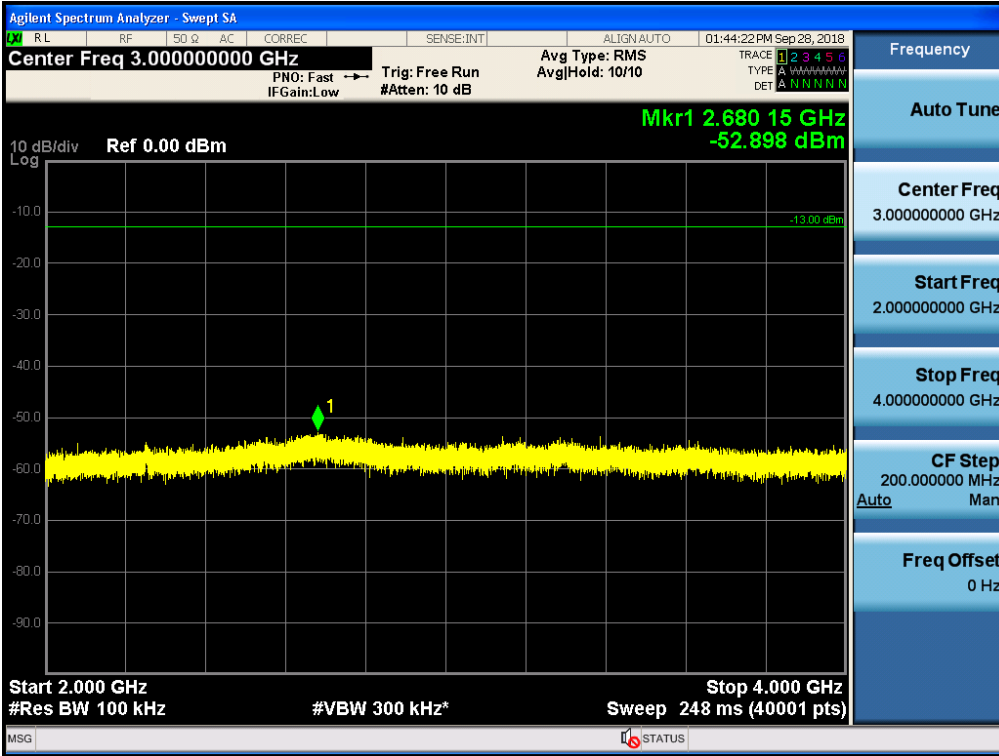

Spurious / Upper 700 MHz / Downlink / LTE 5 MHz / Low / 1 559 MHz ~ 1610 MHz (700 Hz (1))

Spurious / Upper 700 MHz / Downlink / LTE 5 MHz / Low / 1 559 MHz ~ 1610 MHz (700 Hz (2))

Spurious / Upper 700 MHz / Downlink / LTE 5 MHz / Low / 1 559 MHz ~ 1610 MHz (700 Hz (3))

Spurious / Upper 700 MHz / Downlink / LTE 5 MHz / Low / 1 559 MHz ~ 1610 MHz (700 Hz (4))

Spurious / Upper 700 MHz / Downlink / LTE 5 MHz / Middle / 9 kHz ~ 150 kHz

Spurious / Upper 700 MHz / Downlink / LTE 5 MHz / Middle / 150 kHz ~ 30 MHz

Spurious / Upper 700 MHz / Downlink / LTE 5 MHz / Middle / 30 MHz ~ Low edge

Spurious / Upper 700 MHz / Downlink / LTE 5 MHz / Middle / High edge ~ 2 GHz

Spurious / Upper 700 MHz / Downlink / LTE 5 MHz / Middle / 2 GHz ~ 4 GHz