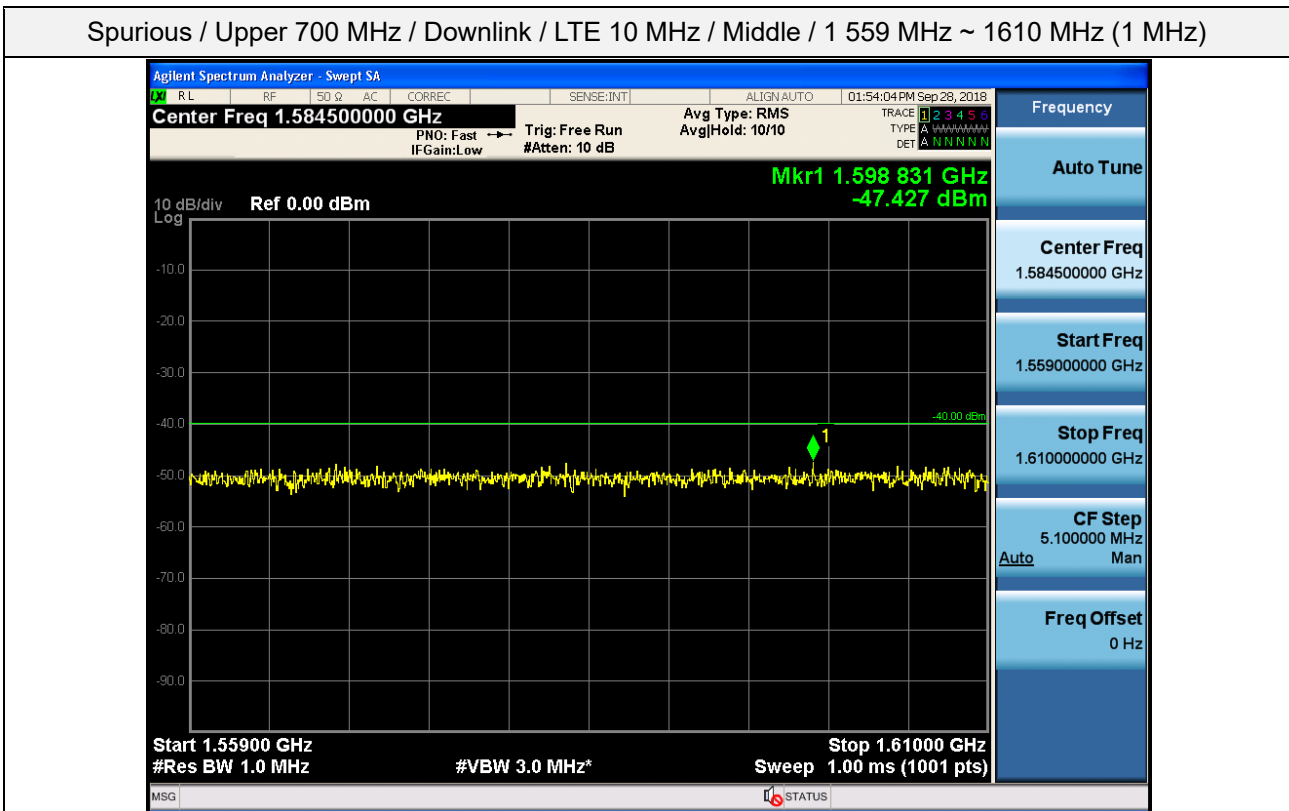

Spurious / Upper 700 MHz / Downlink / LTE 10 MHz / Middle / 30 MHz ~ Low edge

Spurious / Upper 700 MHz / Downlink / LTE 10 MHz / Middle / High edge ~ 2 GHz

Spurious / Upper 700 MHz / Downlink / LTE 10 MHz / Middle / 2 GHz ~ 4 GHz

Spurious / Upper 700 MHz / Downlink / LTE 10 MHz / Middle / 4 GHz ~ 6 GHz

Spurious / Upper 700 MHz / Downlink / LTE 10 MHz / Middle / 6 GHz ~ 8 GHz

Spurious / Upper 700 MHz / Downlink / LTE 10 MHz / Middle / 763 MHz ~ 775 MHz

Spurious / Upper 700 MHz / Downlink / LTE 10 MHz / Middle / 793 MHz ~ 805 GHz

Spurious / Upper 700 MHz / Downlink / LTE 10 MHz / Middle / 1 559 MHz ~ 1610 MHz (1 MHz)

Spurious / Upper 700 MHz / Downlink / LTE 10 MHz / Middle / 1 559 MHz ~ 1610 MHz (700 Hz (1))