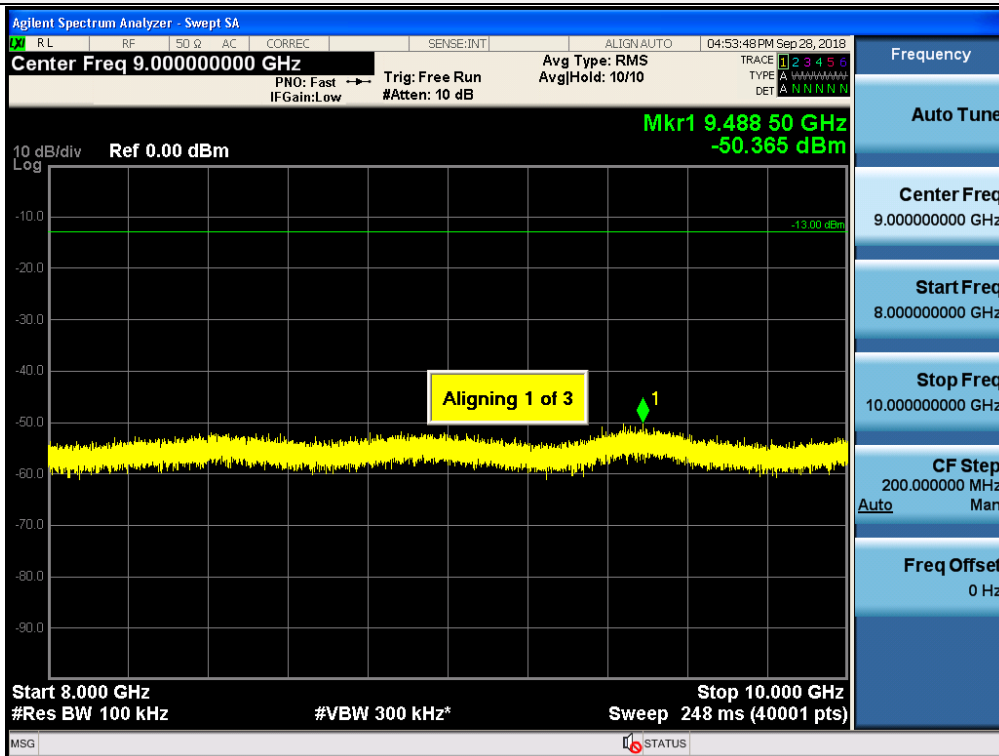

Spurious / ESMR / Downlink / LTE 5 MHz / Middle / 9 kHz ~ 150 kHz

Spurious / ESMR / Downlink / LTE 5 MHz / Middle / 150 kHz ~ 30 MHz

Spurious / ESMR / Downlink / LTE 5 MHz / Middle / 30 MHz ~ Low edge

Spurious / ESMR / Downlink / LTE 5 MHz / Middle / High edge ~ 2 GHz

Spurious / ESMR / Downlink / LTE 5 MHz / Middle / 2 GHz ~ 4 GHz

Spurious / ESMR / Downlink / LTE 5 MHz / Middle / 4 GHz ~ 6 GHz

Spurious / ESMR / Downlink / LTE 5 MHz / Middle / 6 GHz ~ 8 GHz

Spurious / ESMR / Downlink / LTE 5 MHz / Middle / 8 GHz ~ 10 GHz

Spurious / ESMR / Downlink / LTE 5 MHz / High / 9 kHz ~ 150 kHz

Spurious / ESMR / Downlink / LTE 5 MHz / High / 150 kHz ~ 30 MHz

Spurious / ESMR / Downlink / LTE 5 MHz / High / 30 MHz ~ Low edge

Spurious / ESMR / Downlink / LTE 5 MHz / High / High edge ~ 2 GHz

Spurious / ESMR / Downlink / LTE 5 MHz / High / 2 GHz ~ 4 GHz

Spurious / ESMR / Downlink / LTE 5 MHz / High / 4 GHz ~ 6 GHz

Spurious / ESMR / Downlink / LTE 5 MHz / High / 6 GHz ~ 8 GHz

Spurious / ESMR / Downlink / LTE 5 MHz / High / 8 GHz ~ 10 GHz