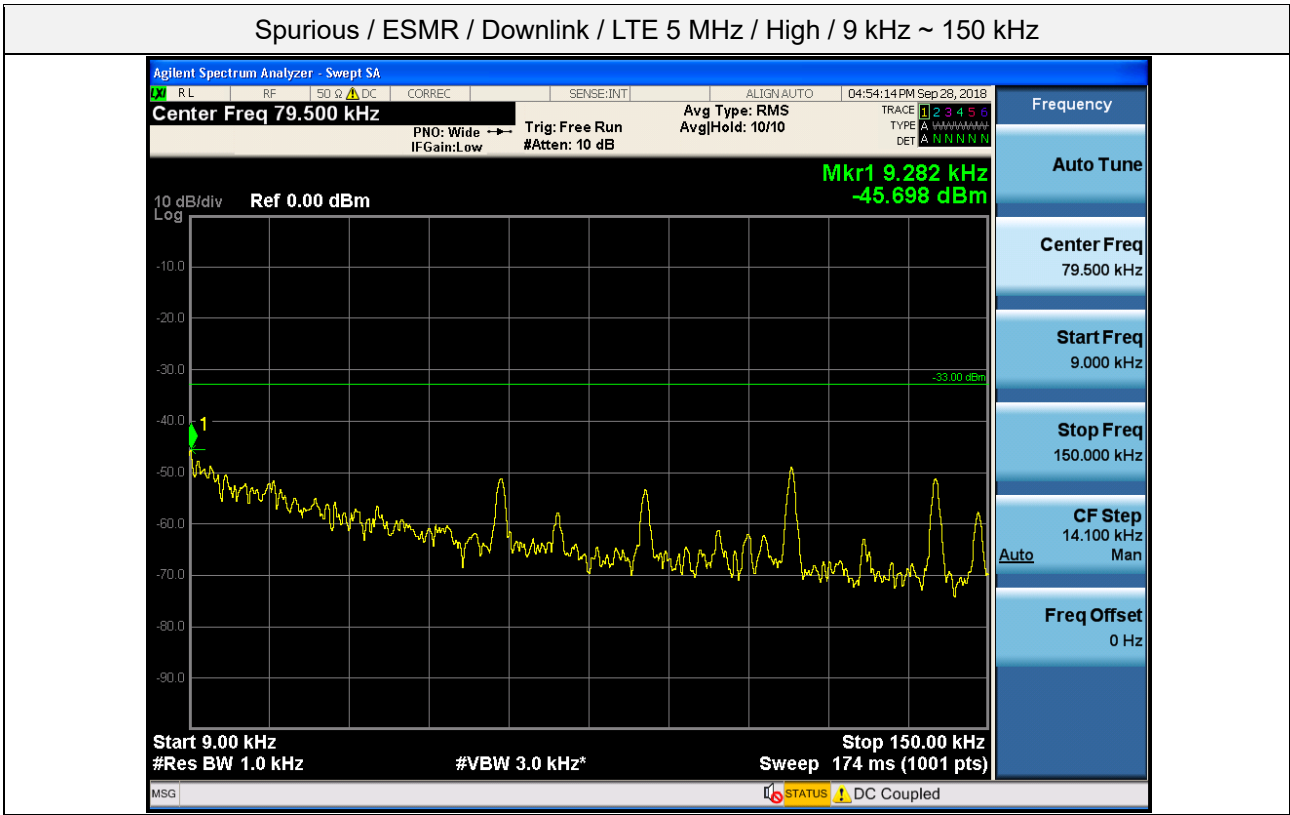

Spurious / ESMR / Downlink / LTE 5 MHz / Middle / 9 kHz ~ 150 kHz

Spurious / ESMR / Downlink / LTE 5 MHz / Middle / 150 kHz ~ 30 MHz

Spurious / ESMR / Downlink / LTE 5 MHz / Middle / 30 MHz ~ Low edge

Spurious / ESMR / Downlink / LTE 5 MHz / Middle / High edge ~ 2 GHz

Spurious / ESMR / Downlink / LTE 5 MHz / Middle / 2 GHz ~ 4 GHz

Spurious / ESMR / Downlink / LTE 5 MHz / Middle / 4 GHz ~ 6 GHz

Spurious / ESMR / Downlink / LTE 5 MHz / Middle / 6 GHz ~ 8 GHz

Spurious / ESMR / Downlink / LTE 5 MHz / Middle / 8 GHz ~ 10 GHz

Spurious / ESMR / Downlink / LTE 5 MHz / High / 9 kHz ~ 150 kHz

Spurious / ESMR / Downlink / LTE 5 MHz / High / 150 kHz ~ 30 MHz

Spurious / ESMR / Downlink / LTE 5 MHz / High / 30 MHz ~ Low edge

Spurious / ESMR / Downlink / LTE 5 MHz / High / High edge ~ 2 GHz

Spurious / ESMR / Downlink / LTE 5 MHz / High / 2 GHz ~ 4 GHz

Spurious / ESMR / Downlink / LTE 5 MHz / High / 4 GHz ~ 6 GHz

Spurious / ESMR / Downlink / LTE 5 MHz / High / 6 GHz ~ 8 GHz

Spurious / ESMR / Downlink / LTE 5 MHz / High / 8 GHz ~ 10 GHz