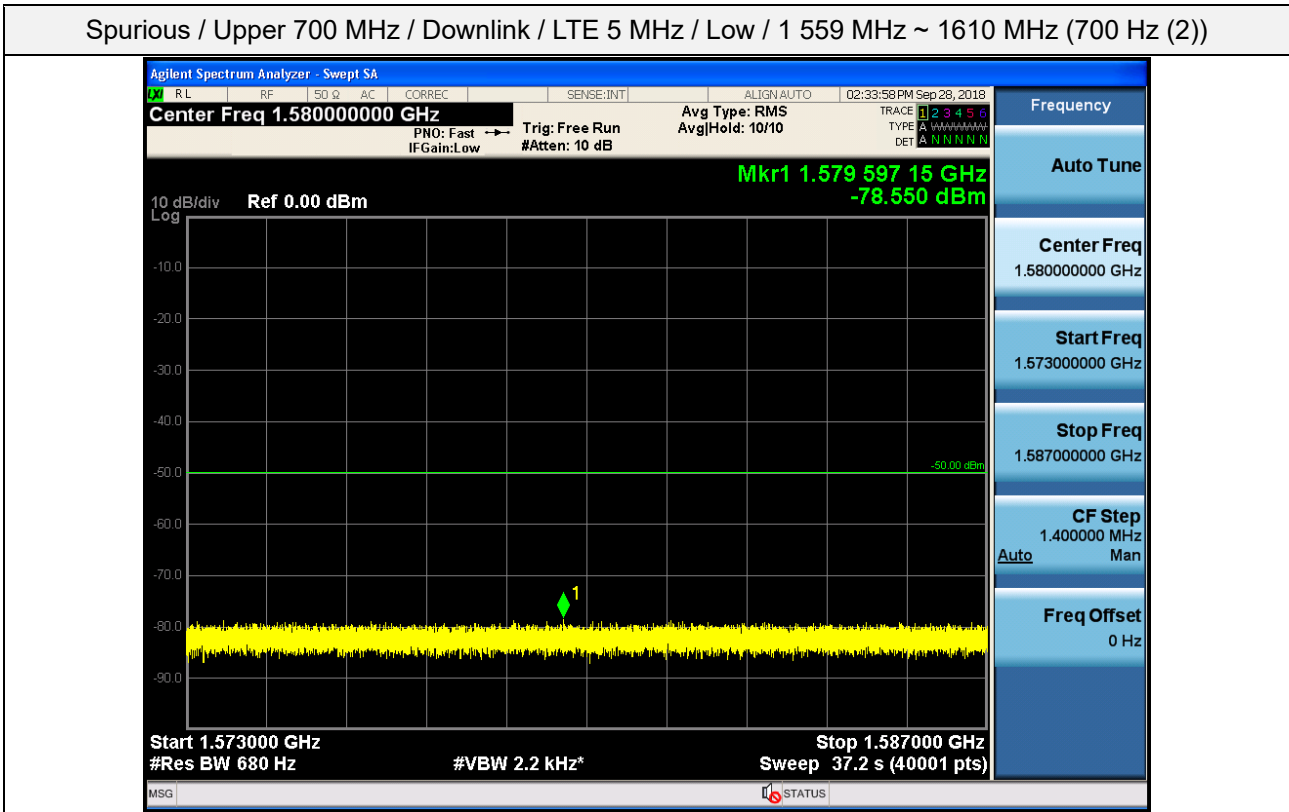

Spurious / Upper 700 MHz / Downlink / LTE 5 MHz / Low / 2 GHz ~ 4 GHz

Spurious / Upper 700 MHz / Downlink / LTE 5 MHz / Low / 4 GHz ~ 6 GHz

Spurious / Upper 700 MHz / Downlink / LTE 5 MHz / Low / 6 GHz ~ 8 GHz

Spurious / Upper 700 MHz / Downlink / LTE 5 MHz / Low / 763 MHz ~ 775 MHz

Spurious / Upper 700 MHz / Downlink / LTE 5 MHz / Low / 793 MHz ~ 805 GHz

Spurious / Upper 700 MHz / Downlink / LTE 5 MHz / Low / 1 559 MHz ~ 1610 MHz (1 MHz)

Spurious / Upper 700 MHz / Downlink / LTE 5 MHz / Low / 1 559 MHz ~ 1610 MHz (700 Hz (1))

Spurious / Upper 700 MHz / Downlink / LTE 5 MHz / Low / 1 559 MHz ~ 1610 MHz (700 Hz (2))

Spurious / Upper 700 MHz / Downlink / LTE 5 MHz / Low / 1 559 MHz ~ 1610 MHz (700 Hz (3))

Spurious / Upper 700 MHz / Downlink / LTE 5 MHz / Low / 1 559 MHz ~ 1610 MHz (700 Hz (4))

Spurious / Upper 700 MHz / Downlink / LTE 5 MHz / Middle / 9 kHz ~ 150 kHz

Spurious / Upper 700 MHz / Downlink / LTE 5 MHz / Middle / 150 kHz ~ 30 MHz