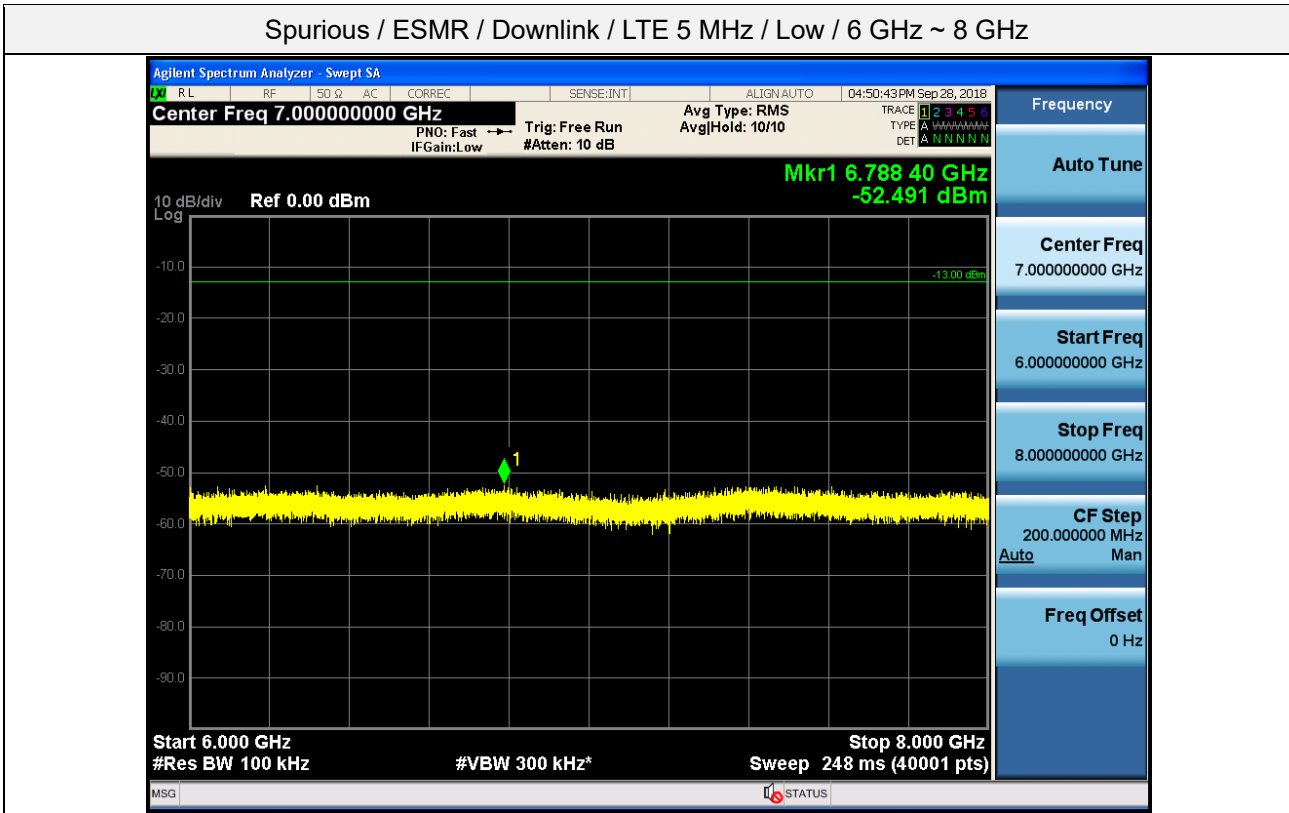

Spurious / ESMR / Downlink / CDMA / High / 2 GHz ~ 4 GHz

Spurious / ESMR / Downlink / CDMA / High / 4 GHz ~ 6 GHz

Spurious / ESMR / Downlink / CDMA / High / 6 GHz ~ 8 GHz

Spurious / ESMR / Downlink / CDMA / High / 8 GHz ~ 10 GHz

Spurious / ESMR / Downlink / LTE 5 MHz / Low / 9 kHz ~ 150 kHz

Spurious / ESMR / Downlink / LTE 5 MHz / Low / 150 kHz ~ 30 MHz

Spurious / ESMR / Downlink / LTE 5 MHz / Low / 30 MHz ~ Low edge

Spurious / ESMR / Downlink / LTE 5 MHz / Low / High edge ~ 2 GHz

Spurious / ESMR / Downlink / LTE 5 MHz / Low / 2 GHz ~ 4 GHz

Spurious / ESMR / Downlink / LTE 5 MHz / Low / 4 GHz ~ 6 GHz

Spurious / ESMR / Downlink / LTE 5 MHz / Low / 6 GHz ~ 8 GHz

Spurious / ESMR / Downlink / LTE 5 MHz / Low / 8 GHz ~ 10 GHz

Spurious / ESMR / Downlink / LTE 5 MHz / Middle / 9 kHz ~ 150 kHz

Spurious / ESMR / Downlink / LTE 5 MHz / Middle / 150 kHz ~ 30 MHz

Spurious / ESMR / Downlink / LTE 5 MHz / Middle / 30 MHz ~ Low edge

Spurious / ESMR / Downlink / LTE 5 MHz / Middle / High edge ~ 2 GHz