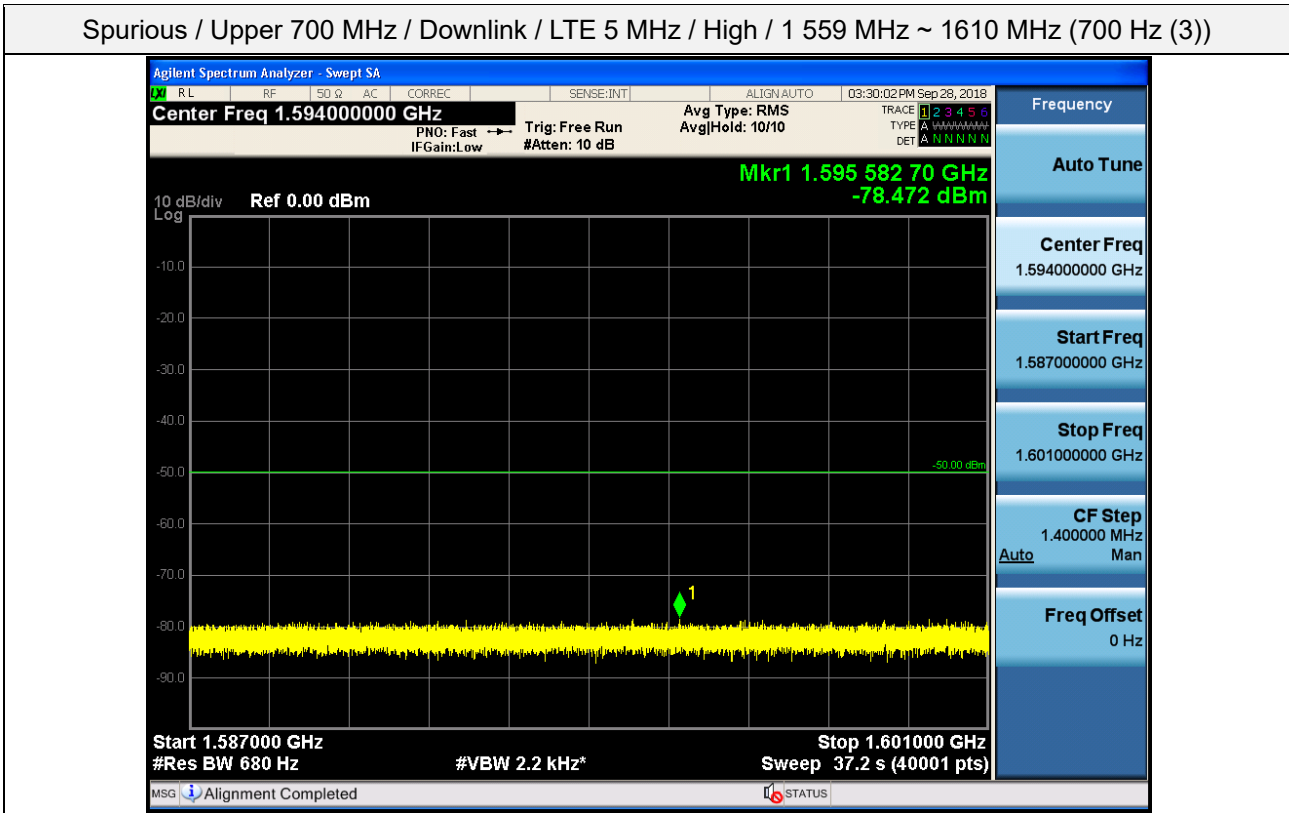

Spurious / Upper 700 MHz / Downlink / LTE 5 MHz / High / High edge ~ 2 GHz

Spurious / Upper 700 MHz / Downlink / LTE 5 MHz / High / 2 GHz ~ 4 GHz

Spurious / Upper 700 MHz / Downlink / LTE 5 MHz / High / 4 GHz ~ 6 GHz

Spurious / Upper 700 MHz / Downlink / LTE 5 MHz / High / 6 GHz ~ 8 GHz

Spurious / Upper 700 MHz / Downlink / LTE 5 MHz / High / 763 MHz ~ 775 MHz

Spurious / Upper 700 MHz / Downlink / LTE 5 MHz / High / 1 559 MHz ~ 1610 MHz (700 Hz (1))

Spurious / Upper 700 MHz / Downlink / LTE 5 MHz / High / 1 559 MHz ~ 1610 MHz (700 Hz (2))

Spurious / Upper 700 MHz / Downlink / LTE 5 MHz / High / 1 559 MHz ~ 1610 MHz (700 Hz (3))

Spurious / Upper 700 MHz / Downlink / LTE 5 MHz / High / 1 559 MHz ~ 1610 MHz (700 Hz (4))

Spurious / Upper 700 MHz / Downlink / LTE 10 MHz / Middle / 30 MHz ~ Low edge

Spurious / Upper 700 MHz / Downlink / LTE 10 MHz / Middle / High edge ~ 2 GHz

Spurious / Upper 700 MHz / Downlink / LTE 10 MHz / Middle / 2 GHz ~ 4 GHz