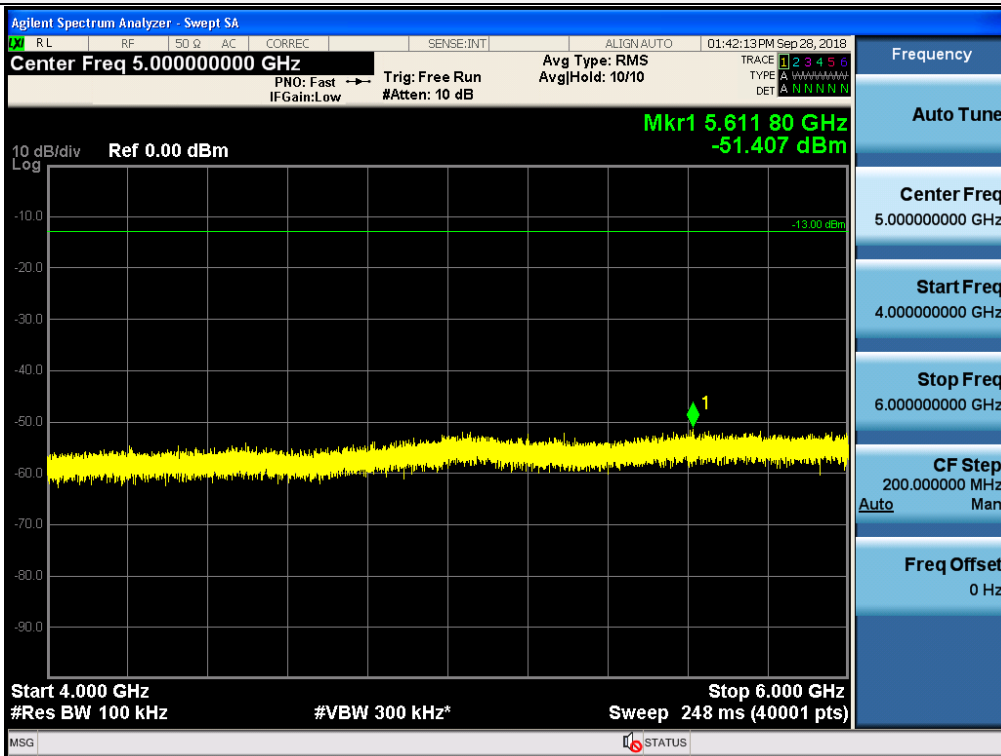

Spurious / Lower 700 MHz / Downlink / LTE 10 MHz / High / 4 GHz ~ 6 GHz

Spurious / Lower 700 MHz / Downlink / LTE 10 MHz / High / 6 GHz ~ 8 GHz

Spurious / Upper 700 MHz / Downlink / LTE 5 MHz / Low / 9 kHz ~ 150 kHz

Spurious / Upper 700 MHz / Downlink / LTE 5 MHz / Low / 150 kHz ~ 30 MHz

Spurious / Upper 700 MHz / Downlink / LTE 5 MHz / Low / 30 MHz ~ Low edge

Spurious / Upper 700 MHz / Downlink / LTE 5 MHz / Low / High edge ~ 2 GHz

Spurious / Upper 700 MHz / Downlink / LTE 5 MHz / Low / 2 GHz ~ 4 GHz

Spurious / Upper 700 MHz / Downlink / LTE 5 MHz / Low / 4 GHz ~ 6 GHz

Spurious / Upper 700 MHz / Downlink / LTE 5 MHz / Low / 6 GHz ~ 8 GHz

Spurious / Upper 700 MHz / Downlink / LTE 5 MHz / Low / 763 MHz ~ 775 MHz

Spurious / Upper 700 MHz / Downlink / LTE 5 MHz / Low / 793 MHz ~ 805 GHz

Spurious / Upper 700 MHz / Downlink / LTE 5 MHz / Low / 1 559 MHz ~ 1610 MHz (1 MHz)