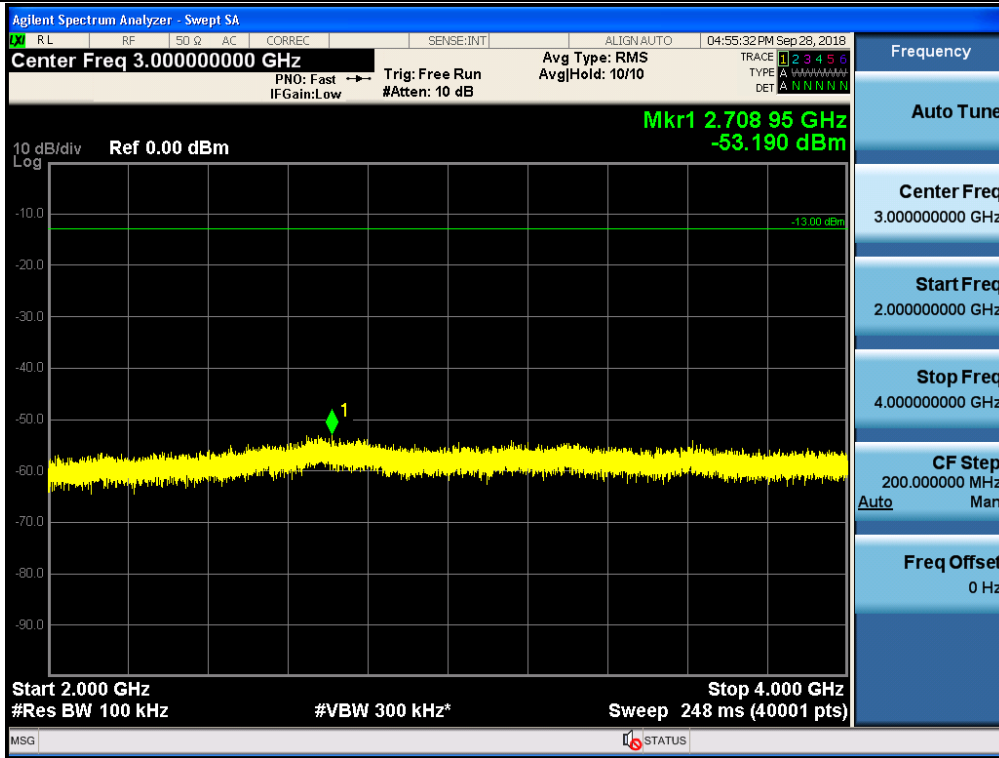

Spurious / ESMR / Downlink / LTE 5 MHz / Middle / 2 GHz ~ 4 GHz

Spurious / ESMR / Downlink / LTE 5 MHz / Middle / 4 GHz ~ 6 GHz

Spurious / ESMR / Downlink / LTE 5 MHz / Middle / 6 GHz ~ 8 GHz

Spurious / ESMR / Downlink / LTE 5 MHz / Middle / 8 GHz ~ 10 GHz

Spurious / ESMR / Downlink / LTE 5 MHz / High / 9 kHz ~ 150 kHz

Spurious / ESMR / Downlink / LTE 5 MHz / High / 150 kHz ~ 30 MHz

Spurious / ESMR / Downlink / LTE 5 MHz / High / 30 MHz ~ Low edge

Spurious / ESMR / Downlink / LTE 5 MHz / High / High edge ~ 2 GHz

Spurious / ESMR / Downlink / LTE 5 MHz / High / 2 GHz ~ 4 GHz

Spurious / ESMR / Downlink / LTE 5 MHz / High / 4 GHz ~ 6 GHz

Spurious / ESMR / Downlink / LTE 5 MHz / High / 6 GHz ~ 8 GHz

Spurious / ESMR / Downlink / LTE 5 MHz / High / 8 GHz ~ 10 GHz