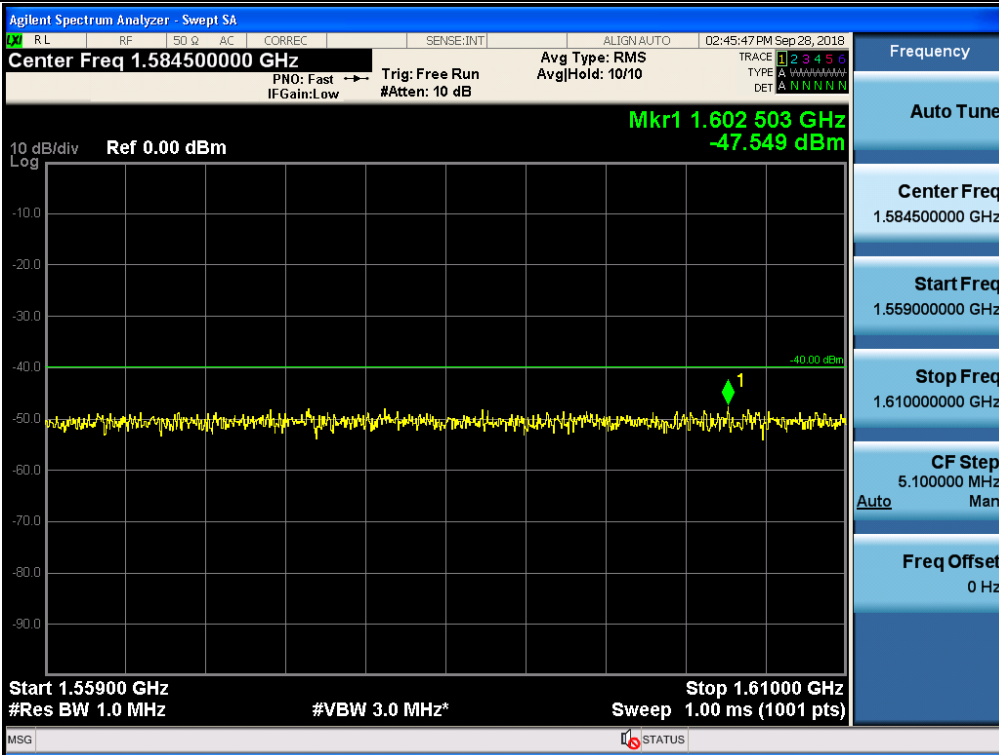

Spurious / Upper 700 MHz / Downlink / LTE 5 MHz / Middle / 30 MHz ~ Low edge

Spurious / Upper 700 MHz / Downlink / LTE 5 MHz / Middle / High edge ~ 2 GHz

Spurious / Upper 700 MHz / Downlink / LTE 5 MHz / Middle / 2 GHz ~ 4 GHz

Spurious / Upper 700 MHz / Downlink / LTE 5 MHz / Middle / 4 GHz ~ 6 GHz

Spurious / Upper 700 MHz / Downlink / LTE 5 MHz / Middle / 6 GHz ~ 8 GHz

Spurious / Upper 700 MHz / Downlink / LTE 5 MHz / Middle / 763 MHz ~ 775 MHz

Spurious / Upper 700 MHz / Downlink / LTE 5 MHz / Middle / 793 MHz ~ 805 GHz

Spurious / Upper 700 MHz / Downlink / LTE 5 MHz / Middle / 1 559 MHz ~ 1610 MHz (1 MHz)

Spurious / Upper 700 MHz / Downlink / LTE 5 MHz / Middle / 1 559 MHz ~ 1610 MHz (700 Hz (1))