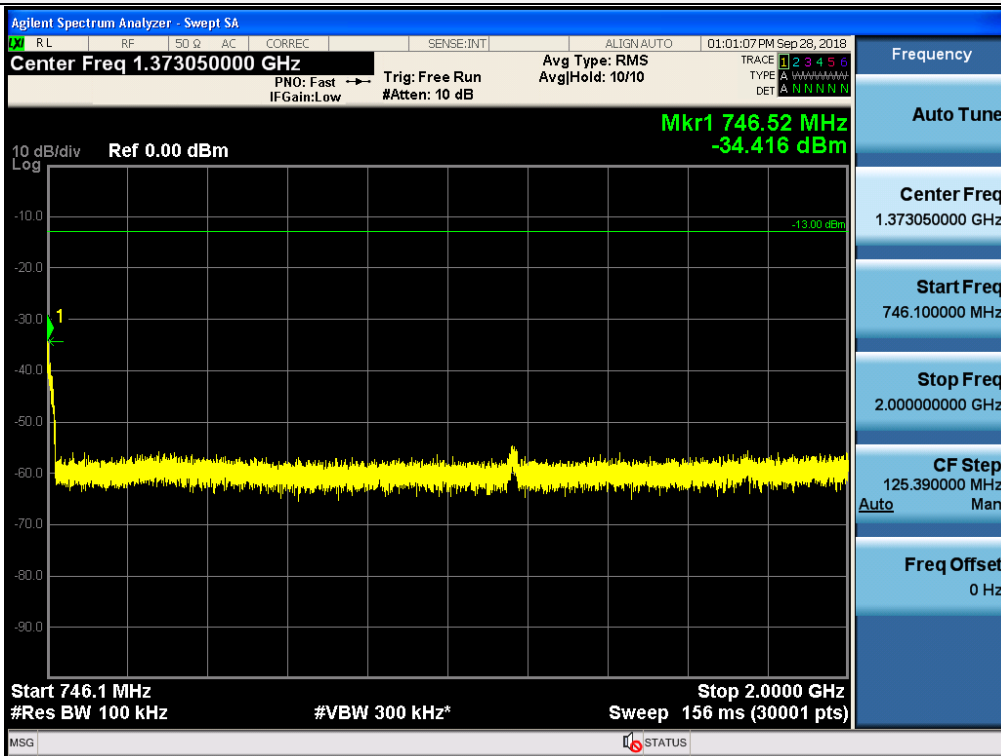

Spurious / Lower 700 MHz / Downlink / LTE 10 MHz / Low / High edge ~ 2 GHz

Spurious / Lower 700 MHz / Downlink / LTE 10 MHz / Low / 2 GHz ~ 4 GHz

Spurious / Lower 700 MHz / Downlink / LTE 10 MHz / Low / 4 GHz ~ 6 GHz

Spurious / Lower 700 MHz / Downlink / LTE 10 MHz / Low / 6 GHz ~ 8 GHz

Spurious / Lower 700 MHz / Downlink / LTE 10 MHz / Middle / 9 kHz ~ 150 kHz

Spurious / Lower 700 MHz / Downlink / LTE 10 MHz / Middle / 150 kHz ~ 30 MHz

Spurious / Lower 700 MHz / Downlink / LTE 10 MHz / Middle / 30 MHz ~ Low edge

Spurious / Lower 700 MHz / Downlink / LTE 10 MHz / Middle / High edge ~ 2 GHz

Spurious / Lower 700 MHz / Downlink / LTE 10 MHz / Middle / 2 GHz ~ 4 GHz