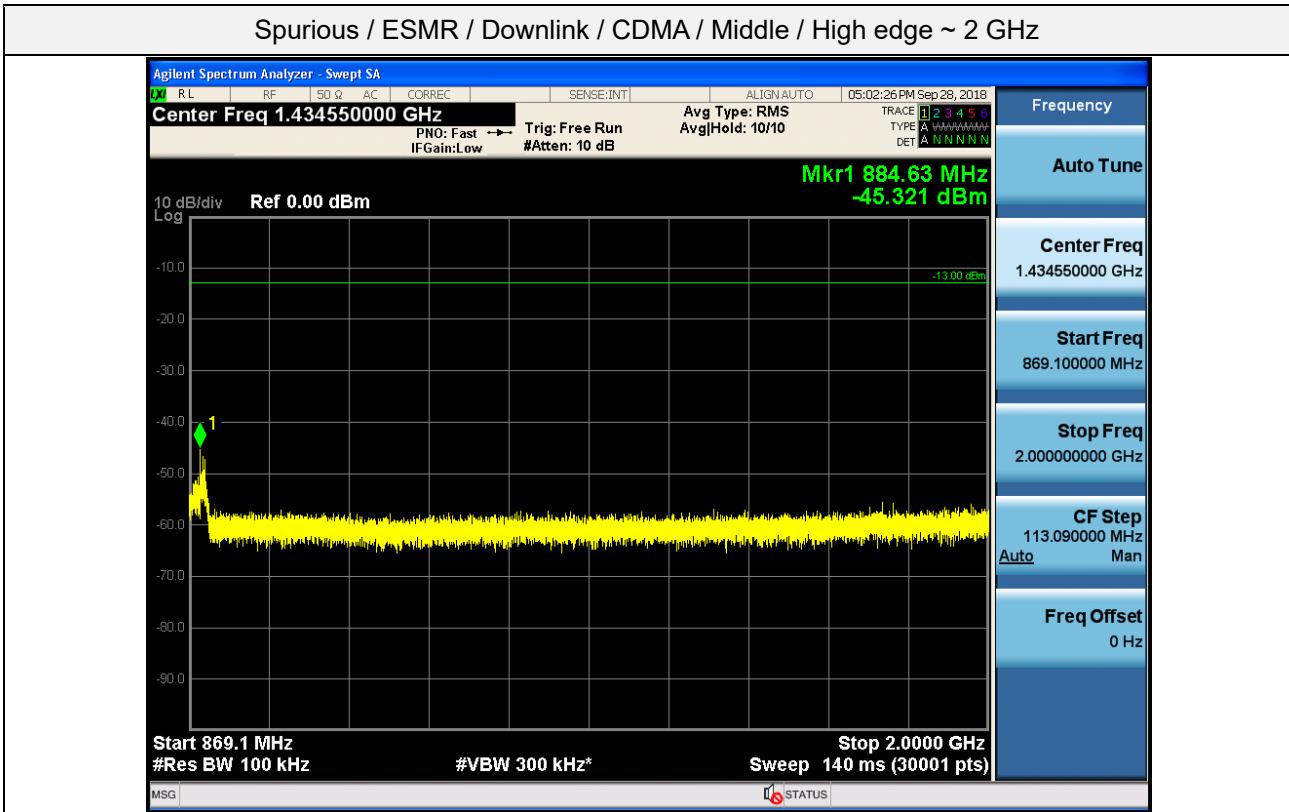

Spurious / ESMR / Downlink / CDMA / Low / 2 GHz ~ 4 GHz

Spurious / ESMR / Downlink / CDMA / Low / 4 GHz ~ 6 GHz

Spurious / ESMR / Downlink / CDMA / Low / 6 GHz ~ 8 GHz

Spurious / ESMR / Downlink / CDMA / Low / 8 GHz ~ 10 GHz

Spurious / ESMR / Downlink / CDMA / Middle / 9 kHz ~ 150 kHz

Spurious / ESMR / Downlink / CDMA / Middle / 150 kHz ~ 30 MHz

Spurious / ESMR / Downlink / CDMA / Middle / 30 MHz ~ Low edge

Spurious / ESMR / Downlink / CDMA / Middle / High edge ~ 2 GHz

Spurious / ESMR / Downlink / CDMA / Middle / 2 GHz ~ 4 GHz

Spurious / ESMR / Downlink / CDMA / Middle / 4 GHz ~ 6 GHz

Spurious / ESMR / Downlink / CDMA / Middle / 6 GHz ~ 8 GHz

Spurious / ESMR / Downlink / CDMA / Middle / 8 GHz ~ 10 GHz