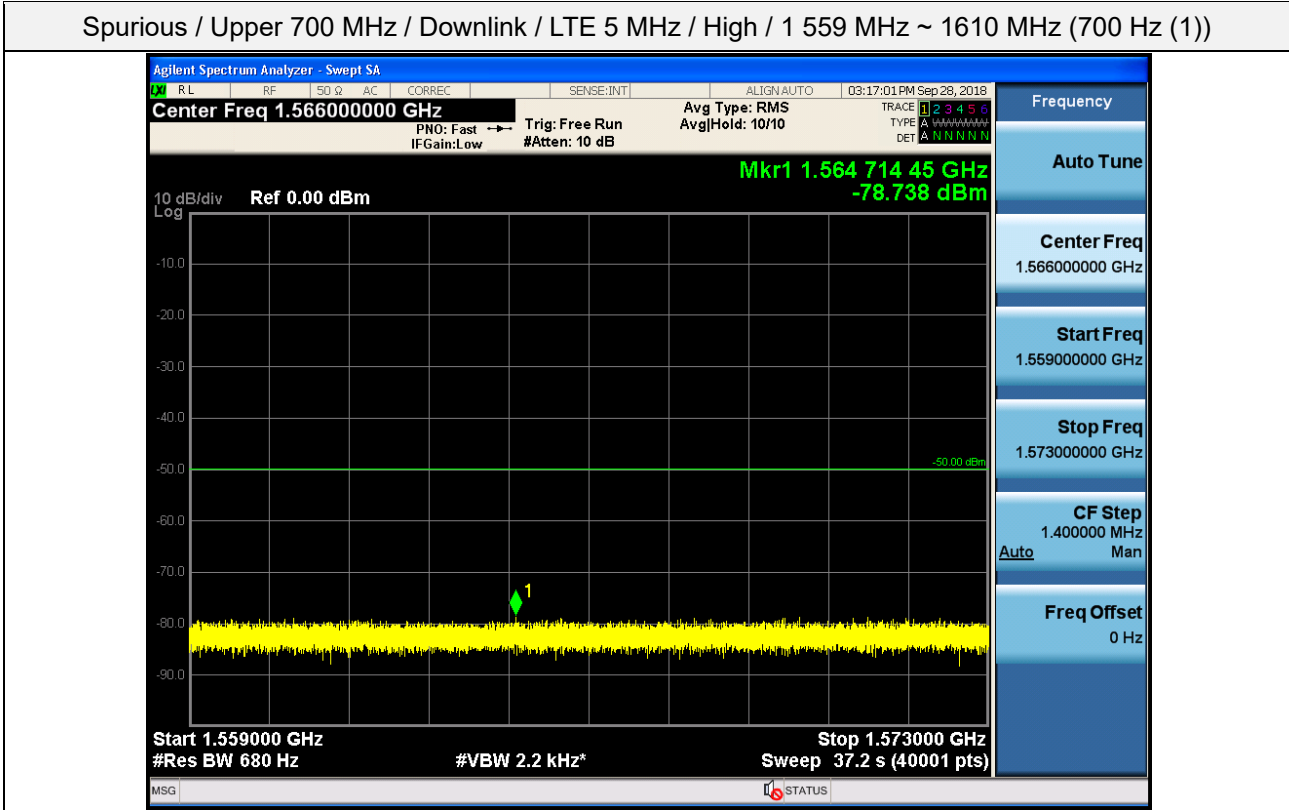

Spurious / Upper 700 MHz / Downlink / LTE 5 MHz / High / High edge ~ 2 GHz

Spurious / Upper 700 MHz / Downlink / LTE 5 MHz / High / 2 GHz ~ 4 GHz

Spurious / Upper 700 MHz / Downlink / LTE 5 MHz / High / 4 GHz ~ 6 GHz

Spurious / Upper 700 MHz / Downlink / LTE 5 MHz / High / 6 GHz ~ 8 GHz

Spurious / Upper 700 MHz / Downlink / LTE 5 MHz / High / 763 MHz ~ 775 MHz

Spurious / Upper 700 MHz / Downlink / LTE 5 MHz / High / 1 559 MHz ~ 1610 MHz (700 Hz (1))

Spurious / Upper 700 MHz / Downlink / LTE 5 MHz / High / 1 559 MHz ~ 1610 MHz (700 Hz (2))

Spurious / Upper 700 MHz / Downlink / LTE 5 MHz / High / 1 559 MHz ~ 1610 MHz (700 Hz (3))

Spurious / Upper 700 MHz / Downlink / LTE 5 MHz / High / 1 559 MHz ~ 1610 MHz (700 Hz (4))

Spurious / Upper 700 MHz / Downlink / LTE 10 MHz / Middle / 30 MHz ~ Low edge

Spurious / Upper 700 MHz / Downlink / LTE 10 MHz / Middle / High edge ~ 2 GHz

Spurious / Upper 700 MHz / Downlink / LTE 10 MHz / Middle / 2 GHz ~ 4 GHz