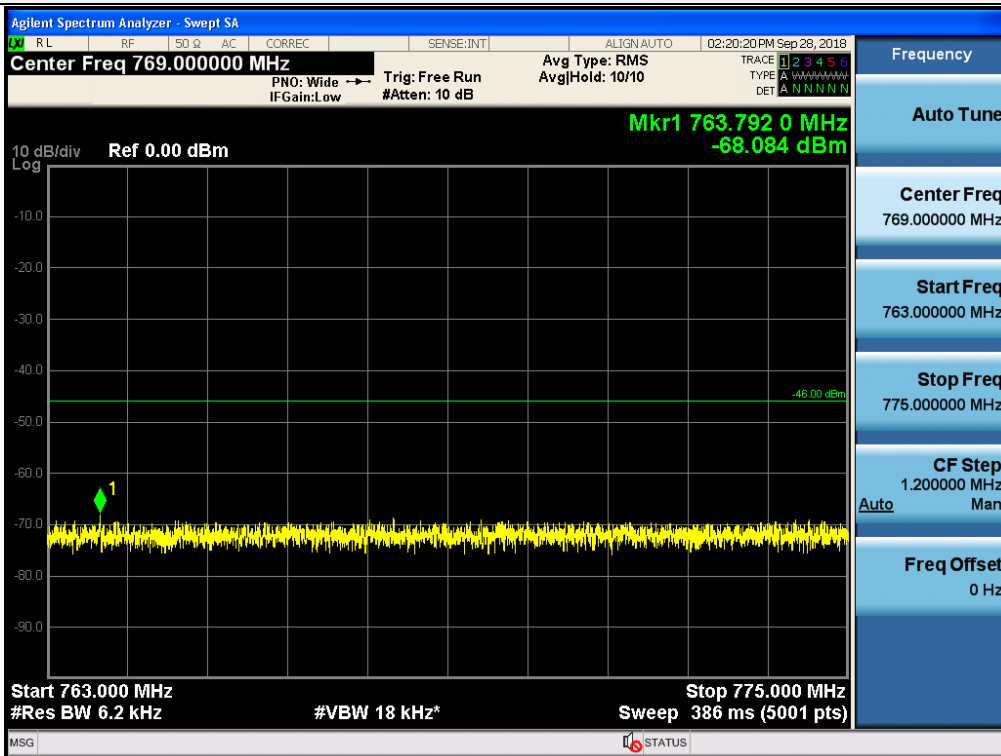

Spurious / Upper 700 MHz / Downlink / LTE 5 MHz / Low / 150 kHz ~ 30 MHz

Spurious / Upper 700 MHz / Downlink / LTE 5 MHz / Low / 30 MHz ~ Low edge

Spurious / Upper 700 MHz / Downlink / LTE 5 MHz / Low / High edge ~ 2 GHz

Spurious / Upper 700 MHz / Downlink / LTE 5 MHz / Low / 2 GHz ~ 4 GHz

Spurious / Upper 700 MHz / Downlink / LTE 5 MHz / Low / 4 GHz ~ 6 GHz

Spurious / Upper 700 MHz / Downlink / LTE 5 MHz / Low / 6 GHz ~ 8 GHz

Spurious / Upper 700 MHz / Downlink / LTE 5 MHz / Low / 763 MHz ~ 775 MHz

Spurious / Upper 700 MHz / Downlink / LTE 5 MHz / Low / 793 MHz ~ 805 GHz

Spurious / Upper 700 MHz / Downlink / LTE 5 MHz / Low / 1 559 MHz ~ 1610 MHz (1 MHz)