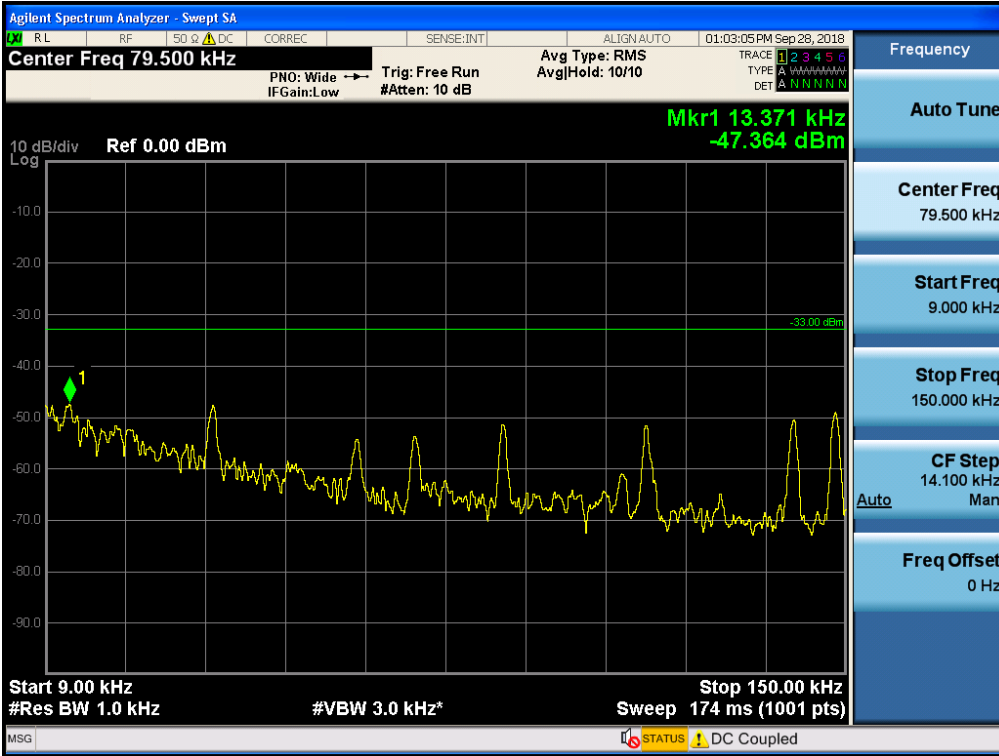

Spurious / Lower 700 MHz / Downlink / LTE 10 MHz / Low / 6 GHz ~ 8 GHz

Spurious / Lower 700 MHz / Downlink / LTE 10 MHz / Middle / 9 kHz ~ 150 kHz

Spurious / Lower 700 MHz / Downlink / LTE 10 MHz / Middle / 150 kHz ~ 30 MHz

Spurious / Lower 700 MHz / Downlink / LTE 10 MHz / Middle / 30 MHz ~ Low edge

Spurious / Lower 700 MHz / Downlink / LTE 10 MHz / Middle / High edge ~ 2 GHz

Spurious / Lower 700 MHz / Downlink / LTE 10 MHz / Middle / 2 GHz ~ 4 GHz

Spurious / Lower 700 MHz / Downlink / LTE 10 MHz / Middle / 4 GHz ~ 6 GHz

Spurious / Lower 700 MHz / Downlink / LTE 10 MHz / High / 9 kHz ~ 150 kHz

Spurious / Lower 700 MHz / Downlink / LTE 10 MHz / High / 150 kHz ~ 30 MHz

Spurious / Lower 700 MHz / Downlink / LTE 10 MHz / High / 30 MHz ~ Low edge

Spurious / Lower 700 MHz / Downlink / LTE 10 MHz / High / High edge ~ 2 GHz

Spurious / Lower 700 MHz / Downlink / LTE 10 MHz / High / 2 GHz ~ 4 GHz