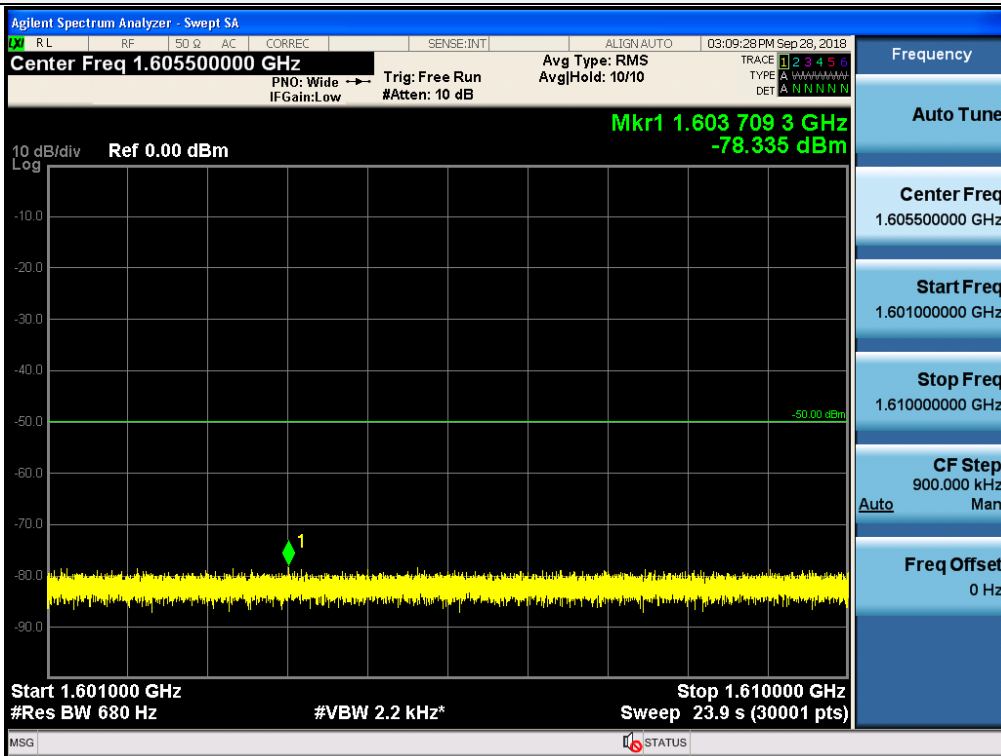

Spurious / Upper 700 MHz / Downlink / LTE 5 MHz / Middle / 4 GHz ~ 6 GHz

Spurious / Upper 700 MHz / Downlink / LTE 5 MHz / Middle / 6 GHz ~ 8 GHz

Spurious / Upper 700 MHz / Downlink / LTE 5 MHz / Middle / 763 MHz ~ 775 MHz

Spurious / Upper 700 MHz / Downlink / LTE 5 MHz / Middle / 793 MHz ~ 805 GHz

Spurious / Upper 700 MHz / Downlink / LTE 5 MHz / Middle / 1 559 MHz ~ 1610 MHz (1 MHz)

Spurious / Upper 700 MHz / Downlink / LTE 5 MHz / Middle / 1 559 MHz ~ 1610 MHz (700 Hz (1))

Spurious / Upper 700 MHz / Downlink / LTE 5 MHz / Middle / 1 559 MHz ~ 1610 MHz (700 Hz (2))

Spurious / Upper 700 MHz / Downlink / LTE 5 MHz / Middle / 1 559 MHz ~ 1610 MHz (700 Hz (3))

Spurious / Upper 700 MHz / Downlink / LTE 5 MHz / Middle / 1 559 MHz ~ 1610 MHz (700 Hz (4))

Spurious / Upper 700 MHz / Downlink / LTE 5 MHz / High / 9 kHz ~ 150 kHz

Spurious / Upper 700 MHz / Downlink / LTE 5 MHz / High / 150 kHz ~ 30 MHz

Spurious / Upper 700 MHz / Downlink / LTE 5 MHz / High / 30 MHz ~ Low edge