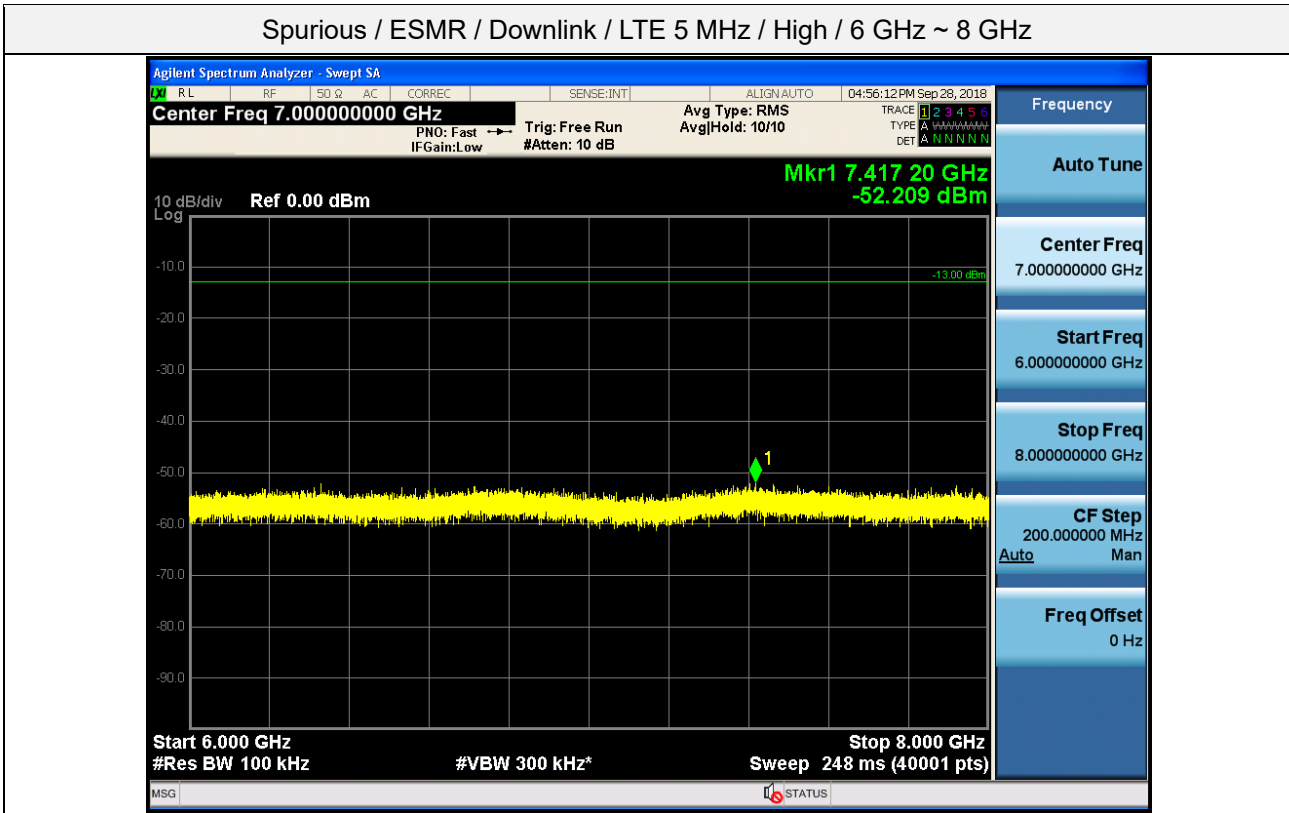

Spurious / ESMR / Downlink / LTE 5 MHz / Middle / 9 kHz ~ 150 kHz

Spurious / ESMR / Downlink / LTE 5 MHz / Middle / 150 kHz ~ 30 MHz

Spurious / ESMR / Downlink / LTE 5 MHz / Middle / 30 MHz ~ Low edge

Spurious / ESMR / Downlink / LTE 5 MHz / Middle / High edge ~ 2 GHz

Spurious / ESMR / Downlink / LTE 5 MHz / Middle / 2 GHz ~ 4 GHz

Spurious / ESMR / Downlink / LTE 5 MHz / Middle / 4 GHz ~ 6 GHz

Spurious / ESMR / Downlink / LTE 5 MHz / Middle / 6 GHz ~ 8 GHz

Spurious / ESMR / Downlink / LTE 5 MHz / Middle / 8 GHz ~ 10 GHz

Spurious / ESMR / Downlink / LTE 5 MHz / High / 9 kHz ~ 150 kHz

Spurious / ESMR / Downlink / LTE 5 MHz / High / 150 kHz ~ 30 MHz

Spurious / ESMR / Downlink / LTE 5 MHz / High / 30 MHz ~ Low edge

Spurious / ESMR / Downlink / LTE 5 MHz / High / High edge ~ 2 GHz

Spurious / ESMR / Downlink / LTE 5 MHz / High / 2 GHz ~ 4 GHz

Spurious / ESMR / Downlink / LTE 5 MHz / High / 4 GHz ~ 6 GHz

Spurious / ESMR / Downlink / LTE 5 MHz / High / 6 GHz ~ 8 GHz

Spurious / ESMR / Downlink / LTE 5 MHz / High / 8 GHz ~ 10 GHz