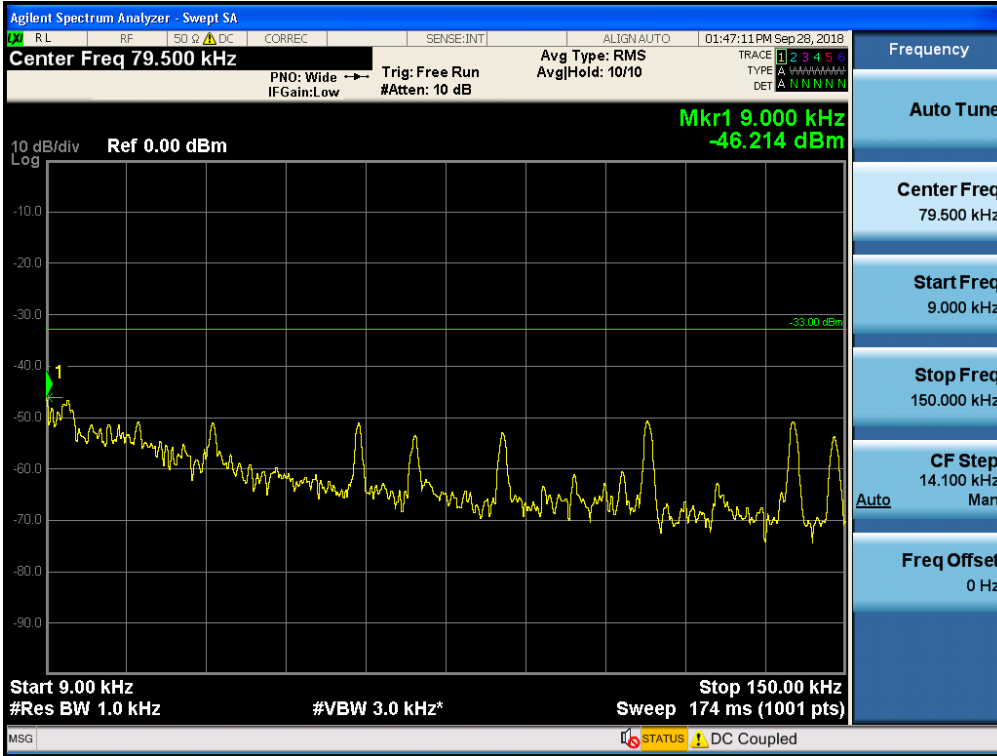

Spurious / Upper 700 MHz / Downlink / LTE 5 MHz / Middle / 793 MHz ~ 805 GHz

Spurious / Upper 700 MHz / Downlink / LTE 5 MHz / Middle / 1 559 MHz ~ 1610 MHz (1 MHz)

Spurious / Upper 700 MHz / Downlink / LTE 5 MHz / Middle / 1 559 MHz ~ 1610 MHz (700 Hz (1))

Spurious / Upper 700 MHz / Downlink / LTE 5 MHz / Middle / 1 559 MHz ~ 1610 MHz (700 Hz (2))

Spurious / Upper 700 MHz / Downlink / LTE 5 MHz / Middle / 1 559 MHz ~ 1610 MHz (700 Hz (3))

Spurious / Upper 700 MHz / Downlink / LTE 5 MHz / Middle / 1 559 MHz ~ 1610 MHz (700 Hz (4))

Spurious / Upper 700 MHz / Downlink / LTE 5 MHz / High / 9 kHz ~ 150 kHz

Spurious / Upper 700 MHz / Downlink / LTE 5 MHz / High / 150 kHz ~ 30 MHz

Spurious / Upper 700 MHz / Downlink / LTE 5 MHz / High / 30 MHz ~ Low edge

Spurious / Upper 700 MHz / Downlink / LTE 5 MHz / High / High edge ~ 2 GHz

Spurious / Upper 700 MHz / Downlink / LTE 5 MHz / High / 2 GHz ~ 4 GHz

Spurious / Upper 700 MHz / Downlink / LTE 5 MHz / High / 4 GHz ~ 6 GHz