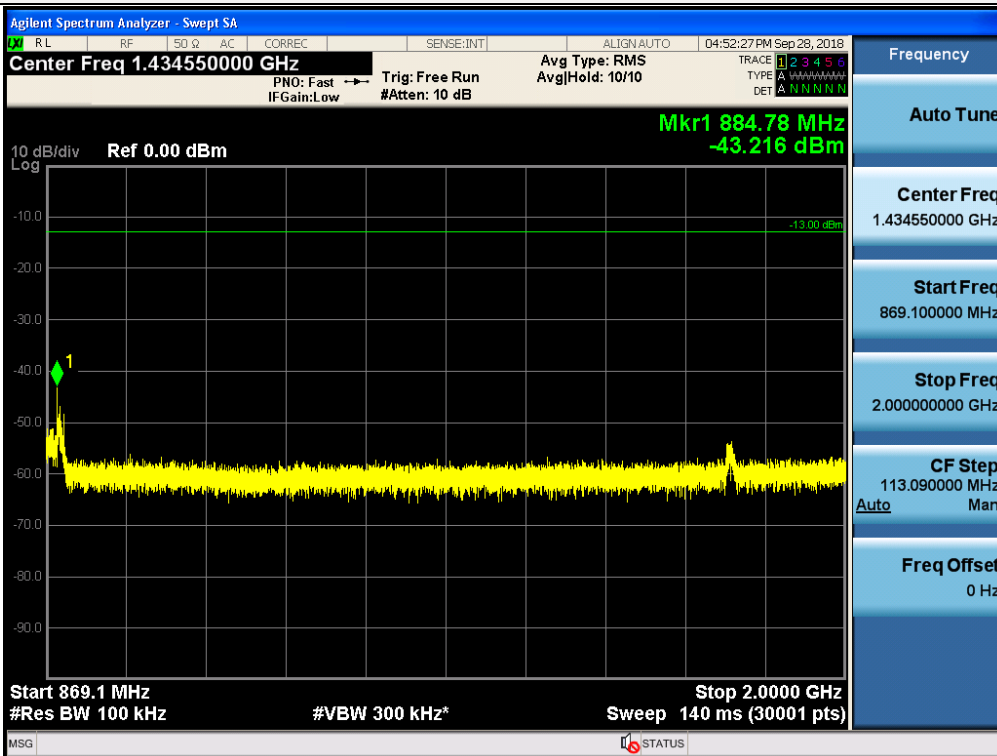

Spurious / ESMR / Downlink / LTE 5 MHz / Low / 2 GHz ~ 4 GHz

Spurious / ESMR / Downlink / LTE 5 MHz / Low / 4 GHz ~ 6 GHz

Spurious / ESMR / Downlink / LTE 5 MHz / Low / 6 GHz ~ 8 GHz

Spurious / ESMR / Downlink / LTE 5 MHz / Low / 8 GHz ~ 10 GHz

Spurious / ESMR / Downlink / LTE 5 MHz / Middle / 9 kHz ~ 150 kHz

Spurious / ESMR / Downlink / LTE 5 MHz / Middle / 150 kHz ~ 30 MHz

Spurious / ESMR / Downlink / LTE 5 MHz / Middle / 30 MHz ~ Low edge

Spurious / ESMR / Downlink / LTE 5 MHz / Middle / High edge ~ 2 GHz

Spurious / ESMR / Downlink / LTE 5 MHz / Middle / 2 GHz ~ 4 GHz

Spurious / ESMR / Downlink / LTE 5 MHz / Middle / 4 GHz ~ 6 GHz

Spurious / ESMR / Downlink / LTE 5 MHz / Middle / 6 GHz ~ 8 GHz

Spurious / ESMR / Downlink / LTE 5 MHz / Middle / 8 GHz ~ 10 GHz

Spurious / ESMR / Downlink / LTE 5 MHz / High / 9 kHz ~ 150 kHz

Spurious / ESMR / Downlink / LTE 5 MHz / High / 150 kHz ~ 30 MHz

Spurious / ESMR / Downlink / LTE 5 MHz / High / 30 MHz ~ Low edge

Spurious / ESMR / Downlink / LTE 5 MHz / High / High edge ~ 2 GHz