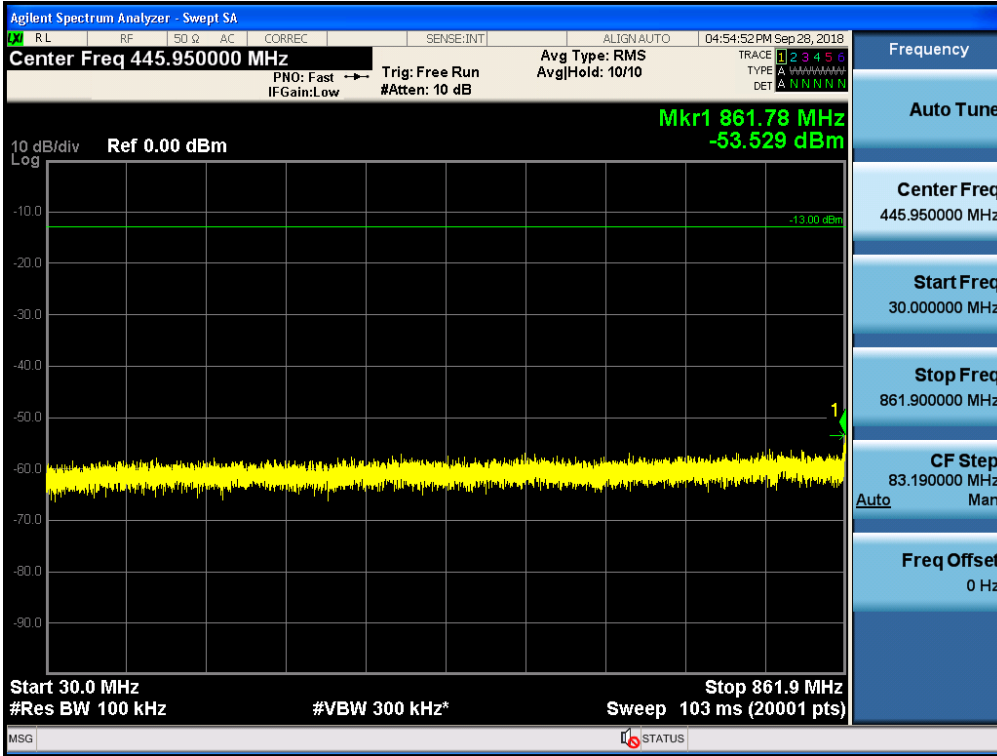

Spurious / ESMR / Downlink / LTE 5 MHz / Middle / 9 kHz ~ 150 kHz

Spurious / ESMR / Downlink / LTE 5 MHz / Middle / 150 kHz ~ 30 MHz

Spurious / ESMR / Downlink / LTE 5 MHz / Middle / 30 MHz ~ Low edge

Spurious / ESMR / Downlink / LTE 5 MHz / Middle / High edge ~ 2 GHz

Spurious / ESMR / Downlink / LTE 5 MHz / Middle / 2 GHz ~ 4 GHz

Spurious / ESMR / Downlink / LTE 5 MHz / Middle / 4 GHz ~ 6 GHz

Spurious / ESMR / Downlink / LTE 5 MHz / Middle / 6 GHz ~ 8 GHz

Spurious / ESMR / Downlink / LTE 5 MHz / Middle / 8 GHz ~ 10 GHz

Spurious / ESMR / Downlink / LTE 5 MHz / High / 9 kHz ~ 150 kHz

Spurious / ESMR / Downlink / LTE 5 MHz / High / 150 kHz ~ 30 MHz

Spurious / ESMR / Downlink / LTE 5 MHz / High / 30 MHz ~ Low edge

Spurious / ESMR / Downlink / LTE 5 MHz / High / High edge ~ 2 GHz

Spurious / ESMR / Downlink / LTE 5 MHz / High / 2 GHz ~ 4 GHz

Spurious / ESMR / Downlink / LTE 5 MHz / High / 4 GHz ~ 6 GHz

Spurious / ESMR / Downlink / LTE 5 MHz / High / 6 GHz ~ 8 GHz

Spurious / ESMR / Downlink / LTE 5 MHz / High / 8 GHz ~ 10 GHz