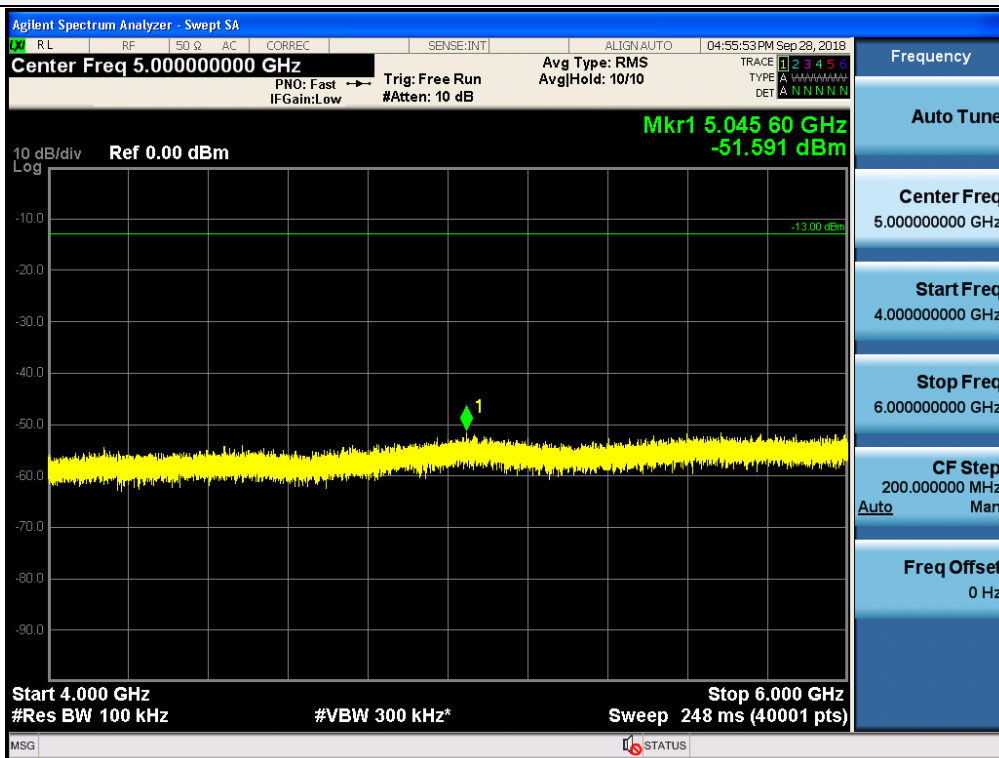

Spurious / ESMR / Downlink / LTE 5 MHz / Middle / 2 GHz ~ 4 GHz

Spurious / ESMR / Downlink / LTE 5 MHz / Middle / 4 GHz ~ 6 GHz

Spurious / ESMR / Downlink / LTE 5 MHz / Middle / 6 GHz ~ 8 GHz

Spurious / ESMR / Downlink / LTE 5 MHz / Middle / 8 GHz ~ 10 GHz

Spurious / ESMR / Downlink / LTE 5 MHz / High / 9 kHz ~ 150 kHz

Spurious / ESMR / Downlink / LTE 5 MHz / High / 150 kHz ~ 30 MHz

Spurious / ESMR / Downlink / LTE 5 MHz / High / 30 MHz ~ Low edge

Spurious / ESMR / Downlink / LTE 5 MHz / High / High edge ~ 2 GHz

Spurious / ESMR / Downlink / LTE 5 MHz / High / 2 GHz ~ 4 GHz

Spurious / ESMR / Downlink / LTE 5 MHz / High / 4 GHz ~ 6 GHz

Spurious / ESMR / Downlink / LTE 5 MHz / High / 6 GHz ~ 8 GHz

Spurious / ESMR / Downlink / LTE 5 MHz / High / 8 GHz ~ 10 GHz