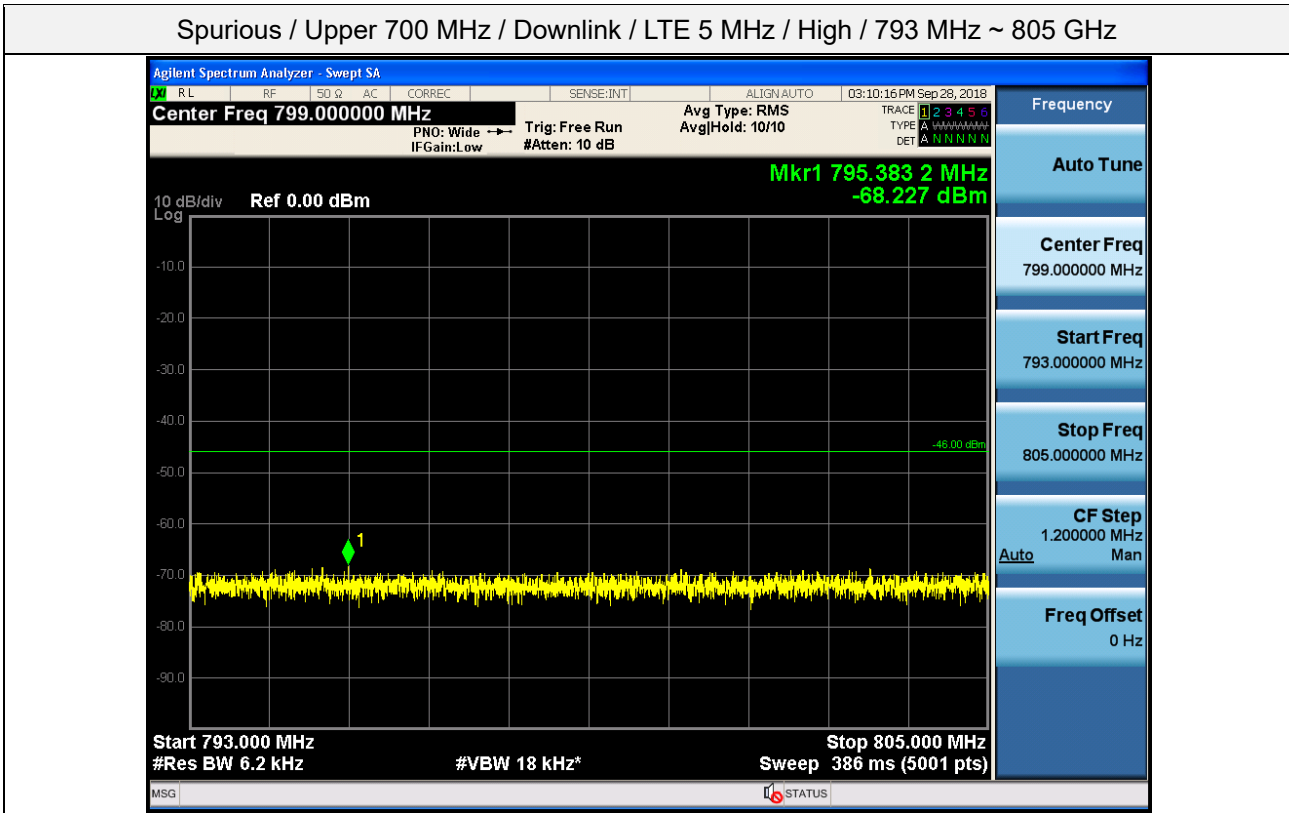

Spurious / Upper 700 MHz / Downlink / LTE 5 MHz / High / 9 kHz ~ 150 kHz

Spurious / Upper 700 MHz / Downlink / LTE 5 MHz / High / 150 kHz ~ 30 MHz

Spurious / Upper 700 MHz / Downlink / LTE 5 MHz / High / 30 MHz ~ Low edge

Spurious / Upper 700 MHz / Downlink / LTE 5 MHz / High / High edge ~ 2 GHz

Spurious / Upper 700 MHz / Downlink / LTE 5 MHz / High / 2 GHz ~ 4 GHz

Spurious / Upper 700 MHz / Downlink / LTE 5 MHz / High / 4 GHz ~ 6 GHz

Spurious / Upper 700 MHz / Downlink / LTE 5 MHz / High / 6 GHz ~ 8 GHz

Spurious / Upper 700 MHz / Downlink / LTE 5 MHz / High / 763 MHz ~ 775 MHz

Spurious / Upper 700 MHz / Downlink / LTE 5 MHz / High / 1 559 MHz ~ 1610 MHz (700 Hz (1))

Spurious / Upper 700 MHz / Downlink / LTE 5 MHz / High / 1 559 MHz ~ 1610 MHz (700 Hz (2))

Spurious / Upper 700 MHz / Downlink / LTE 5 MHz / High / 1 559 MHz ~ 1610 MHz (700 Hz (3))

Spurious / Upper 700 MHz / Downlink / LTE 5 MHz / High / 1 559 MHz ~ 1610 MHz (700 Hz (4))