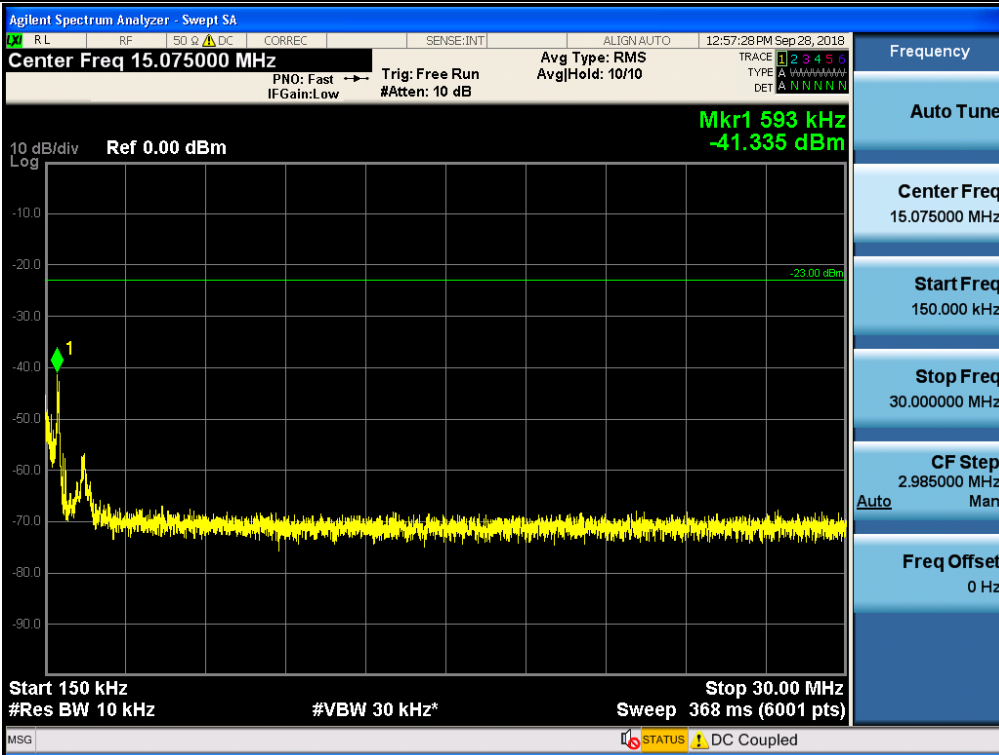

Spurious / Lower 700 MHz / Downlink / LTE 5 MHz / High / 2 GHz ~ 4 GHz

Spurious / Lower 700 MHz / Downlink / LTE 5 MHz / High / 4 GHz ~ 6 GHz

Spurious / Lower 700 MHz / Downlink / LTE 5 MHz / High / 6 GHz ~ 8 GHz

Spurious / Lower 700 MHz / Downlink / LTE 10 MHz / Low / 9 kHz ~ 150 kHz

Spurious / Lower 700 MHz / Downlink / LTE 10 MHz / Low / 150 kHz ~ 30 MHz

Spurious / Lower 700 MHz / Downlink / LTE 10 MHz / Low / 30 MHz ~ Low edge

Spurious / Lower 700 MHz / Downlink / LTE 10 MHz / Low / High edge ~ 2 GHz

Spurious / Lower 700 MHz / Downlink / LTE 10 MHz / Low / 2 GHz ~ 4 GHz

Spurious / Lower 700 MHz / Downlink / LTE 10 MHz / Low / 4 GHz ~ 6 GHz