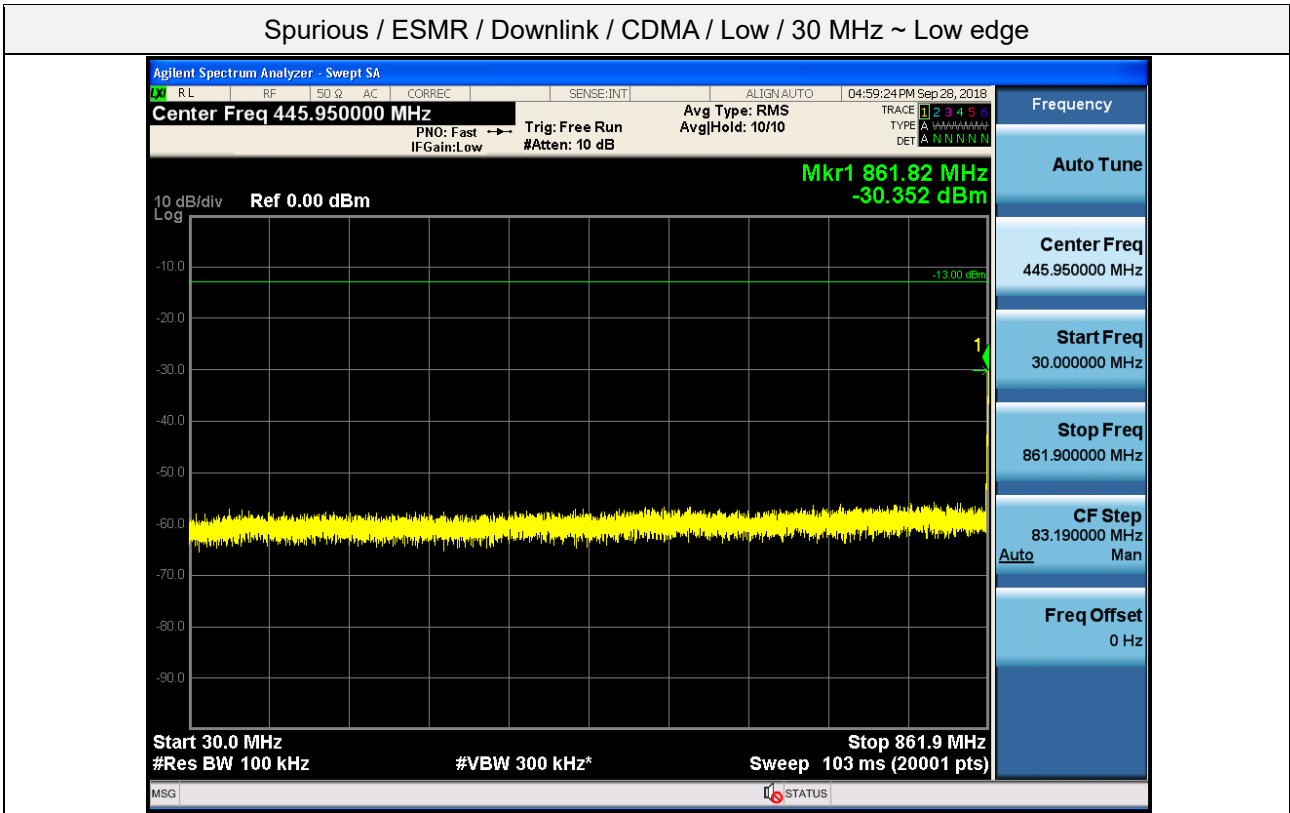

Spurious / Upper 700 MHz / Downlink / LTE 10 MHz / Middle / 793 MHz ~ 805 GHz

Spurious / Upper 700 MHz / Downlink / LTE 10 MHz / Middle / 1 559 MHz ~ 1610 MHz (1 MHz)

Spurious / Upper 700 MHz / Downlink / LTE 10 MHz / Middle / 1 559 MHz ~ 1610 MHz (700 Hz (1))

Spurious / Upper 700 MHz / Downlink / LTE 10 MHz / Middle / 1 559 MHz ~ 1610 MHz (700 Hz (2))

Spurious / Upper 700 MHz / Downlink / LTE 10 MHz / Middle / 1 559 MHz ~ 1610 MHz (700 Hz (3))

Spurious / Upper 700 MHz / Downlink / LTE 10 MHz / Middle / 1 559 MHz ~ 1610 MHz (700 Hz (4))

Spurious / ESMR / Downlink / CDMA / Low / 9 kHz ~ 150 kHz

Spurious / ESMR / Downlink / CDMA / Low / 150 kHz ~ 30 MHz

Spurious / ESMR / Downlink / CDMA / Low / 30 MHz ~ Low edge

Spurious / ESMR / Downlink / CDMA / Low / High edge ~ 2 GHz

Spurious / ESMR / Downlink / CDMA / Low / 2 GHz ~ 4 GHz

Spurious / ESMR / Downlink / CDMA / Low / 4 GHz ~ 6 GHz

Spurious / ESMR / Downlink / CDMA / Low / 6 GHz ~ 8 GHz

Spurious / ESMR / Downlink / CDMA / Low / 8 GHz ~ 10 GHz