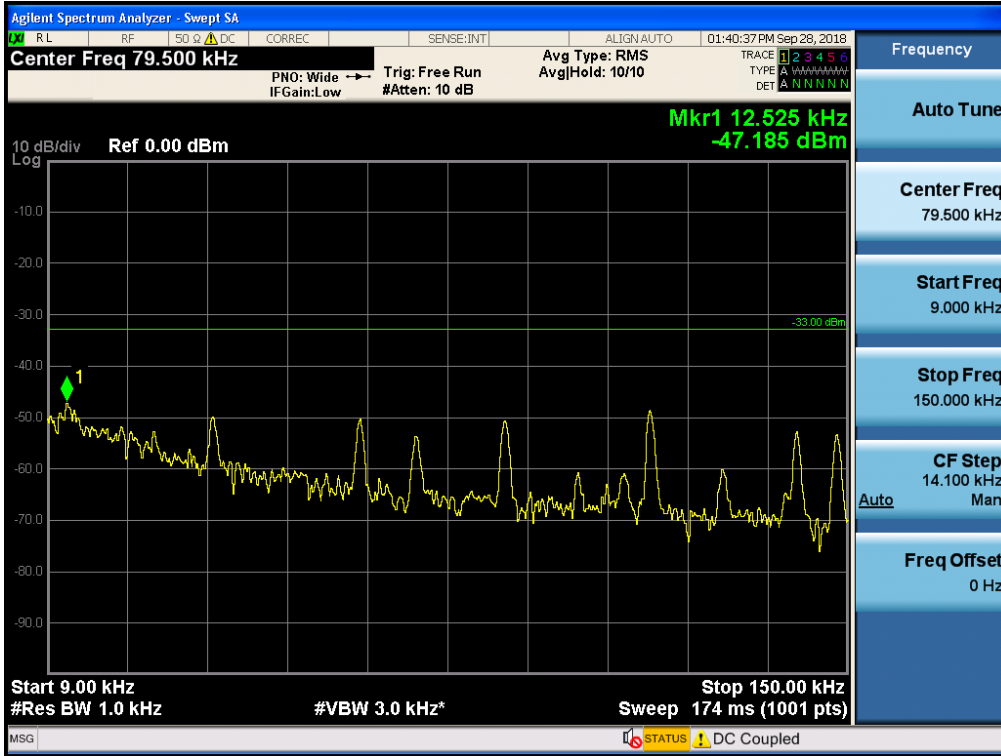

Spurious / Lower 700 MHz / Downlink / LTE 10 MHz / Middle / 4 GHz ~ 6 GHz

Spurious / Lower 700 MHz / Downlink / LTE 10 MHz / High / 9 kHz ~ 150 kHz

Spurious / Lower 700 MHz / Downlink / LTE 10 MHz / High / 150 kHz ~ 30 MHz

Spurious / Lower 700 MHz / Downlink / LTE 10 MHz / High / 30 MHz ~ Low edge

Spurious / Lower 700 MHz / Downlink / LTE 10 MHz / High / High edge ~ 2 GHz

Spurious / Lower 700 MHz / Downlink / LTE 10 MHz / High / 2 GHz ~ 4 GHz

Spurious / Lower 700 MHz / Downlink / LTE 10 MHz / High / 4 GHz ~ 6 GHz

Spurious / Lower 700 MHz / Downlink / LTE 10 MHz / High / 6 GHz ~ 8 GHz

Spurious / Upper 700 MHz / Downlink / LTE 5 MHz / Low / 9 kHz ~ 150 kHz

Spurious / Upper 700 MHz / Downlink / LTE 5 MHz / Low / 150 kHz ~ 30 MHz

Spurious / Upper 700 MHz / Downlink / LTE 5 MHz / Low / 30 MHz ~ Low edge

Spurious / Upper 700 MHz / Downlink / LTE 5 MHz / Low / High edge ~ 2 GHz