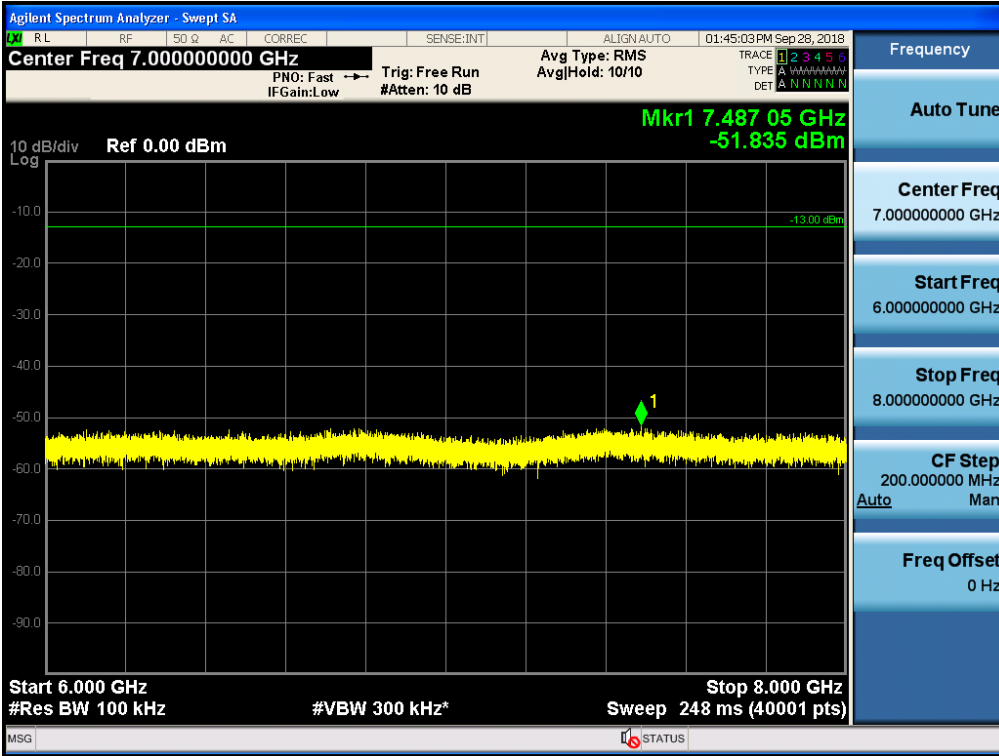

Spurious / Upper 700 MHz / Downlink / LTE 5 MHz / Low / 1 559 MHz ~ 1610 MHz (700 Hz (4))

Spurious / Upper 700 MHz / Downlink / LTE 5 MHz / Middle / 9 kHz ~ 150 kHz

Spurious / Upper 700 MHz / Downlink / LTE 5 MHz / Middle / 150 kHz ~ 30 MHz

Spurious / Upper 700 MHz / Downlink / LTE 5 MHz / Middle / 30 MHz ~ Low edge

Spurious / Upper 700 MHz / Downlink / LTE 5 MHz / Middle / High edge ~ 2 GHz

Spurious / Upper 700 MHz / Downlink / LTE 5 MHz / Middle / 2 GHz ~ 4 GHz

Spurious / Upper 700 MHz / Downlink / LTE 5 MHz / Middle / 4 GHz ~ 6 GHz

Spurious / Upper 700 MHz / Downlink / LTE 5 MHz / Middle / 6 GHz ~ 8 GHz

Spurious / Upper 700 MHz / Downlink / LTE 5 MHz / Middle / 763 MHz ~ 775 MHz