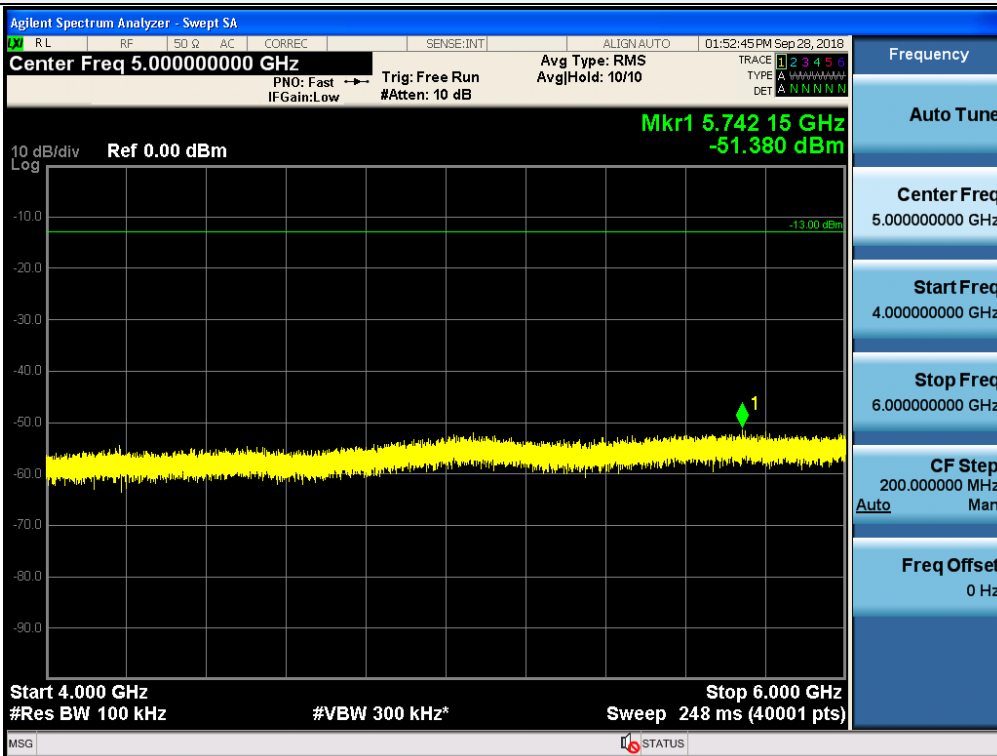

Spurious / Upper 700 MHz / Downlink / LTE 5 MHz / High / 1 559 MHz ~ 1610 MHz (700 Hz (2))

Spurious / Upper 700 MHz / Downlink / LTE 5 MHz / High / 1 559 MHz ~ 1610 MHz (700 Hz (3))

Spurious / Upper 700 MHz / Downlink / LTE 5 MHz / High / 1 559 MHz ~ 1610 MHz (700 Hz (4))

Spurious / Upper 700 MHz / Downlink / LTE 10 MHz / Middle / 30 MHz ~ Low edge

Spurious / Upper 700 MHz / Downlink / LTE 10 MHz / Middle / High edge ~ 2 GHz

Spurious / Upper 700 MHz / Downlink / LTE 10 MHz / Middle / 2 GHz ~ 4 GHz

Spurious / Upper 700 MHz / Downlink / LTE 10 MHz / Middle / 4 GHz ~ 6 GHz

Spurious / Upper 700 MHz / Downlink / LTE 10 MHz / Middle / 6 GHz ~ 8 GHz

Spurious / Upper 700 MHz / Downlink / LTE 10 MHz / Middle / 763 MHz ~ 775 MHz