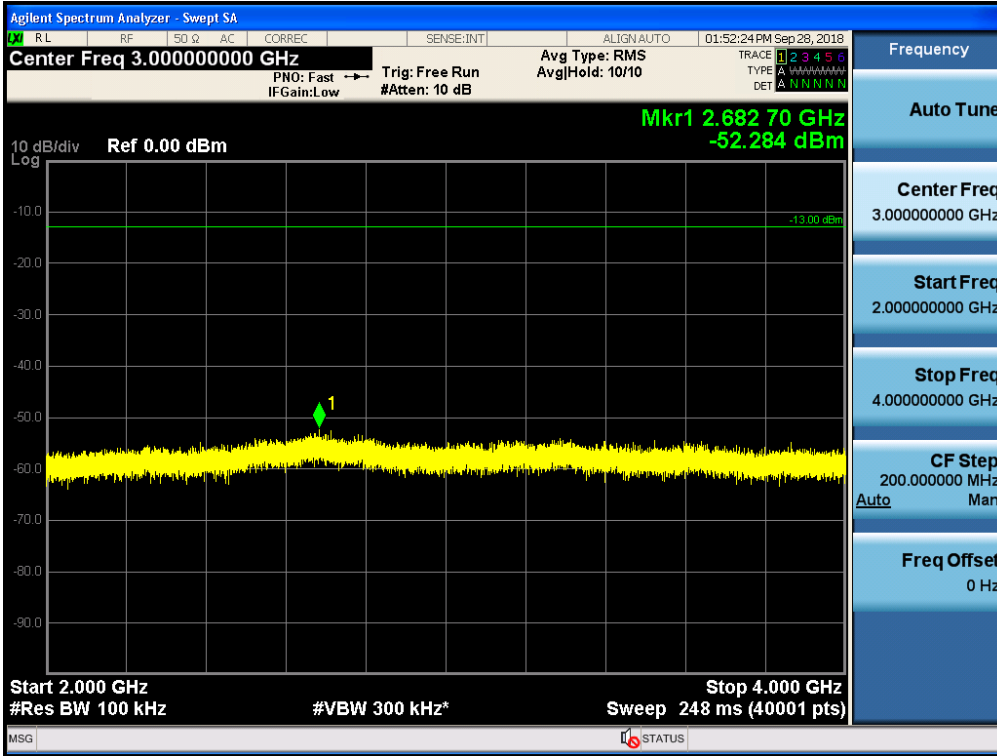

Spurious / Upper 700 MHz / Downlink / LTE 5 MHz / High / 6 GHz ~ 8 GHz

Spurious / Upper 700 MHz / Downlink / LTE 5 MHz / High / 763 MHz ~ 775 MHz

Spurious / Upper 700 MHz / Downlink / LTE 5 MHz / High / 1 559 MHz ~ 1610 MHz (700 Hz (1))

Spurious / Upper 700 MHz / Downlink / LTE 5 MHz / High / 1 559 MHz ~ 1610 MHz (700 Hz (2))

Spurious / Upper 700 MHz / Downlink / LTE 5 MHz / High / 1 559 MHz ~ 1610 MHz (700 Hz (3))

Spurious / Upper 700 MHz / Downlink / LTE 5 MHz / High / 1 559 MHz ~ 1610 MHz (700 Hz (4))

Spurious / Upper 700 MHz / Downlink / LTE 10 MHz / Middle / 30 MHz ~ Low edge

Spurious / Upper 700 MHz / Downlink / LTE 10 MHz / Middle / High edge ~ 2 GHz

Spurious / Upper 700 MHz / Downlink / LTE 10 MHz / Middle / 2 GHz ~ 4 GHz

Spurious / Upper 700 MHz / Downlink / LTE 10 MHz / Middle / 4 GHz ~ 6 GHz

Spurious / Upper 700 MHz / Downlink / LTE 10 MHz / Middle / 6 GHz ~ 8 GHz

Spurious / Upper 700 MHz / Downlink / LTE 10 MHz / Middle / 763 MHz ~ 775 MHz