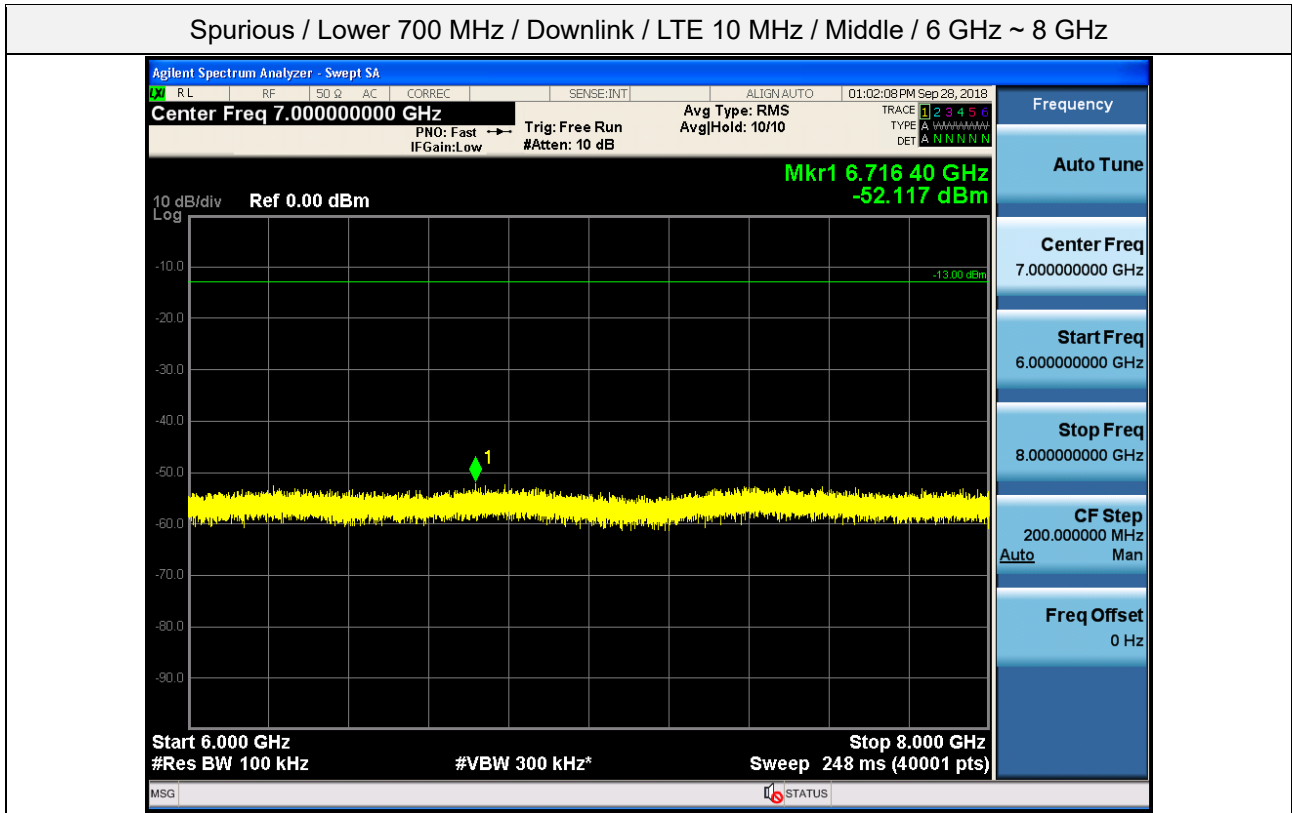

Spurious / Lower 700 MHz / Downlink / LTE 10 MHz / Low / 6 GHz ~ 8 GHz

Spurious / Lower 700 MHz / Downlink / LTE 10 MHz / Middle / 9 kHz ~ 150 kHz

Spurious / Lower 700 MHz / Downlink / LTE 10 MHz / Middle / 150 kHz ~ 30 MHz

Spurious / Lower 700 MHz / Downlink / LTE 10 MHz / Middle / 30 MHz ~ Low edge

Spurious / Lower 700 MHz / Downlink / LTE 10 MHz / Middle / High edge ~ 2 GHz

Spurious / Lower 700 MHz / Downlink / LTE 10 MHz / Middle / 2 GHz ~ 4 GHz

Spurious / Lower 700 MHz / Downlink / LTE 10 MHz / Middle / 4 GHz ~ 6 GHz

Spurious / Lower 700 MHz / Downlink / LTE 10 MHz / High / 9 kHz ~ 150 kHz

Spurious / Lower 700 MHz / Downlink / LTE 10 MHz / High / 150 kHz ~ 30 MHz

Spurious / Lower 700 MHz / Downlink / LTE 10 MHz / High / 30 MHz ~ Low edge

Spurious / Lower 700 MHz / Downlink / LTE 10 MHz / High / High edge ~ 2 GHz

Spurious / Lower 700 MHz / Downlink / LTE 10 MHz / High / 2 GHz ~ 4 GHz