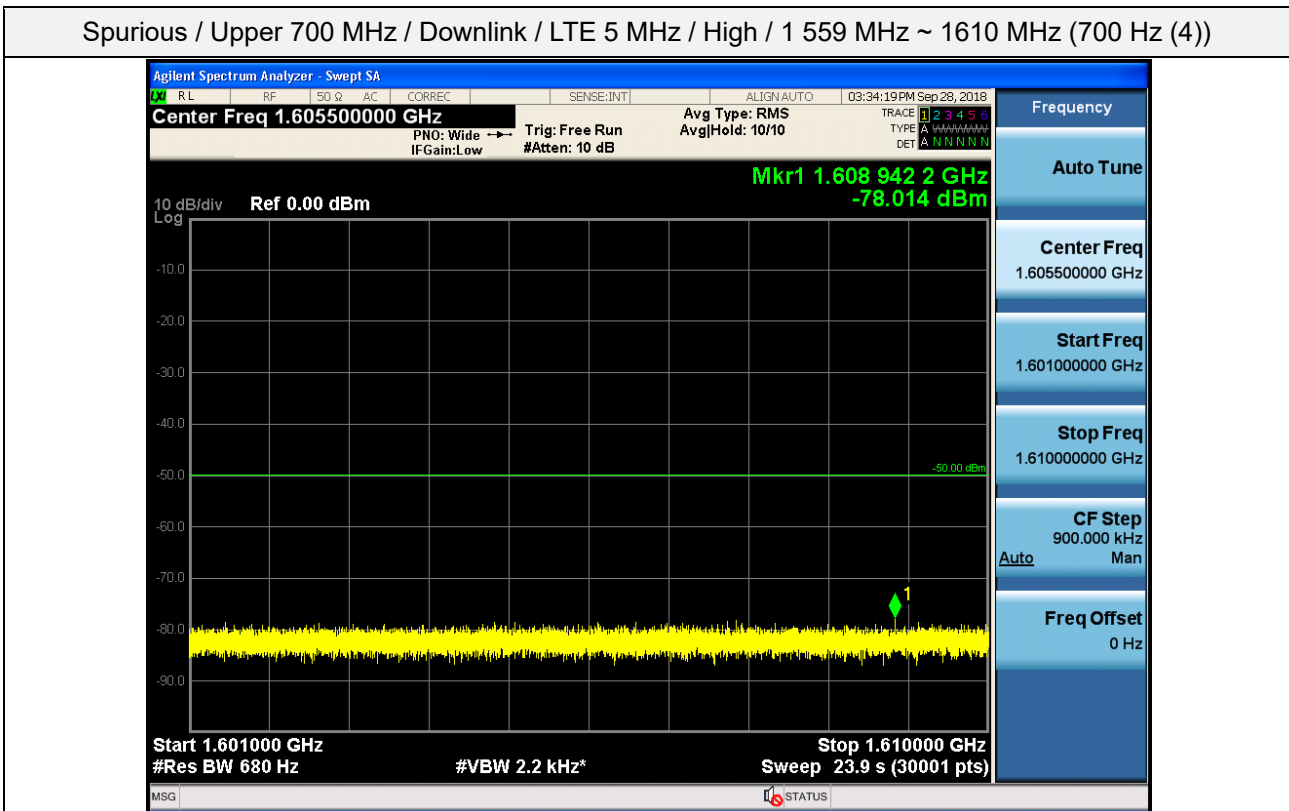

Spurious / Upper 700 MHz / Downlink / LTE 5 MHz / High / High edge ~ 2 GHz

Spurious / Upper 700 MHz / Downlink / LTE 5 MHz / High / 2 GHz ~ 4 GHz

Spurious / Upper 700 MHz / Downlink / LTE 5 MHz / High / 4 GHz ~ 6 GHz

Spurious / Upper 700 MHz / Downlink / LTE 5 MHz / High / 6 GHz ~ 8 GHz

Spurious / Upper 700 MHz / Downlink / LTE 5 MHz / High / 763 MHz ~ 775 MHz

Spurious / Upper 700 MHz / Downlink / LTE 5 MHz / High / 1 559 MHz ~ 1610 MHz (700 Hz (1))

Spurious / Upper 700 MHz / Downlink / LTE 5 MHz / High / 1 559 MHz ~ 1610 MHz (700 Hz (2))

Spurious / Upper 700 MHz / Downlink / LTE 5 MHz / High / 1 559 MHz ~ 1610 MHz (700 Hz (3))

Spurious / Upper 700 MHz / Downlink / LTE 5 MHz / High / 1 559 MHz ~ 1610 MHz (700 Hz (4))

Spurious / Upper 700 MHz / Downlink / LTE 10 MHz / Middle / 30 MHz ~ Low edge

Spurious / Upper 700 MHz / Downlink / LTE 10 MHz / Middle / High edge ~ 2 GHz

Spurious / Upper 700 MHz / Downlink / LTE 10 MHz / Middle / 2 GHz ~ 4 GHz