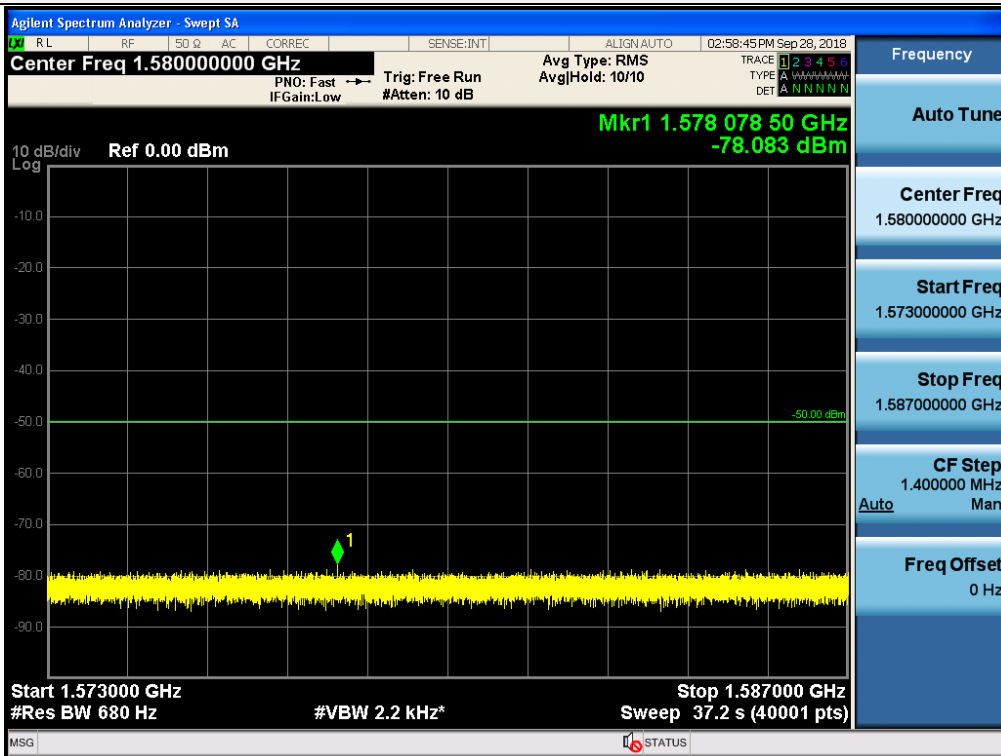

Spurious / Upper 700 MHz / Downlink / LTE 5 MHz / Middle / 4 GHz ~ 6 GHz

Spurious / Upper 700 MHz / Downlink / LTE 5 MHz / Middle / 6 GHz ~ 8 GHz

Spurious / Upper 700 MHz / Downlink / LTE 5 MHz / Middle / 763 MHz ~ 775 MHz

Spurious / Upper 700 MHz / Downlink / LTE 5 MHz / Middle / 793 MHz ~ 805 GHz

Spurious / Upper 700 MHz / Downlink / LTE 5 MHz / Middle / 1 559 MHz ~ 1610 MHz (1 MHz)

Spurious / Upper 700 MHz / Downlink / LTE 5 MHz / Middle / 1 559 MHz ~ 1610 MHz (700 Hz (1))

Spurious / Upper 700 MHz / Downlink / LTE 5 MHz / Middle / 1 559 MHz ~ 1610 MHz (700 Hz (2))

Spurious / Upper 700 MHz / Downlink / LTE 5 MHz / Middle / 1 559 MHz ~ 1610 MHz (700 Hz (3))

Spurious / Upper 700 MHz / Downlink / LTE 5 MHz / Middle / 1 559 MHz ~ 1610 MHz (700 Hz (4))

Spurious / Upper 700 MHz / Downlink / LTE 5 MHz / High / 9 kHz ~ 150 kHz

Spurious / Upper 700 MHz / Downlink / LTE 5 MHz / High / 150 kHz ~ 30 MHz

Spurious / Upper 700 MHz / Downlink / LTE 5 MHz / High / 30 MHz ~ Low edge