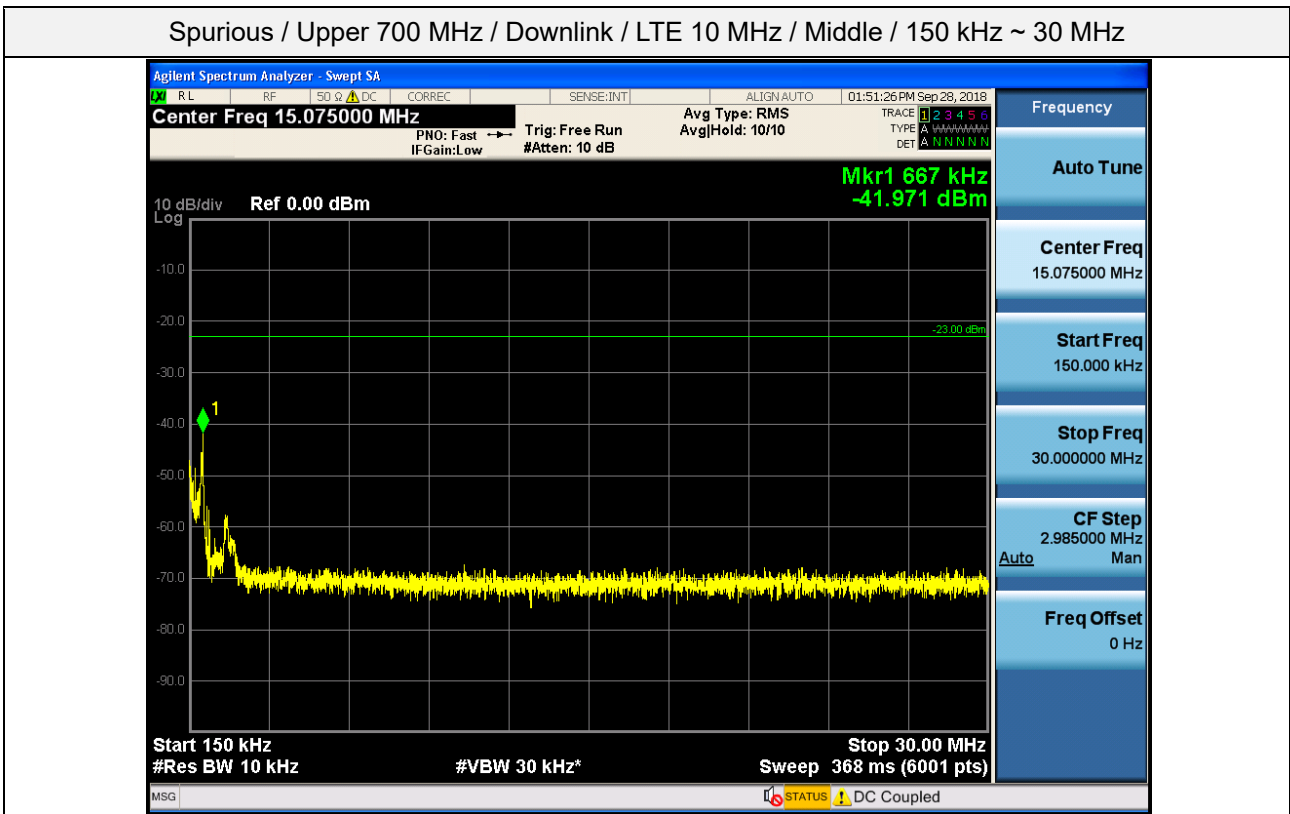

Spurious / Upper 700 MHz / Downlink / LTE 5 MHz / High / 6 GHz ~ 8 GHz

Spurious / Upper 700 MHz / Downlink / LTE 5 MHz / High / 763 MHz ~ 775 MHz

Spurious / Upper 700 MHz / Downlink / LTE 5 MHz / High / 1 559 MHz ~ 1610 MHz (700 Hz (1))

Spurious / Upper 700 MHz / Downlink / LTE 5 MHz / High / 1 559 MHz ~ 1610 MHz (700 Hz (2))

Spurious / Upper 700 MHz / Downlink / LTE 5 MHz / High / 1 559 MHz ~ 1610 MHz (700 Hz (3))

Spurious / Upper 700 MHz / Downlink / LTE 5 MHz / High / 1 559 MHz ~ 1610 MHz (700 Hz (4))

Spurious / Upper 700 MHz / Downlink / LTE 10 MHz / Middle / 30 MHz ~ Low edge

Spurious / Upper 700 MHz / Downlink / LTE 10 MHz / Middle / High edge ~ 2 GHz

Spurious / Upper 700 MHz / Downlink / LTE 10 MHz / Middle / 2 GHz ~ 4 GHz

Spurious / Upper 700 MHz / Downlink / LTE 10 MHz / Middle / 4 GHz ~ 6 GHz

Spurious / Upper 700 MHz / Downlink / LTE 10 MHz / Middle / 6 GHz ~ 8 GHz

Spurious / Upper 700 MHz / Downlink / LTE 10 MHz / Middle / 763 MHz ~ 775 MHz