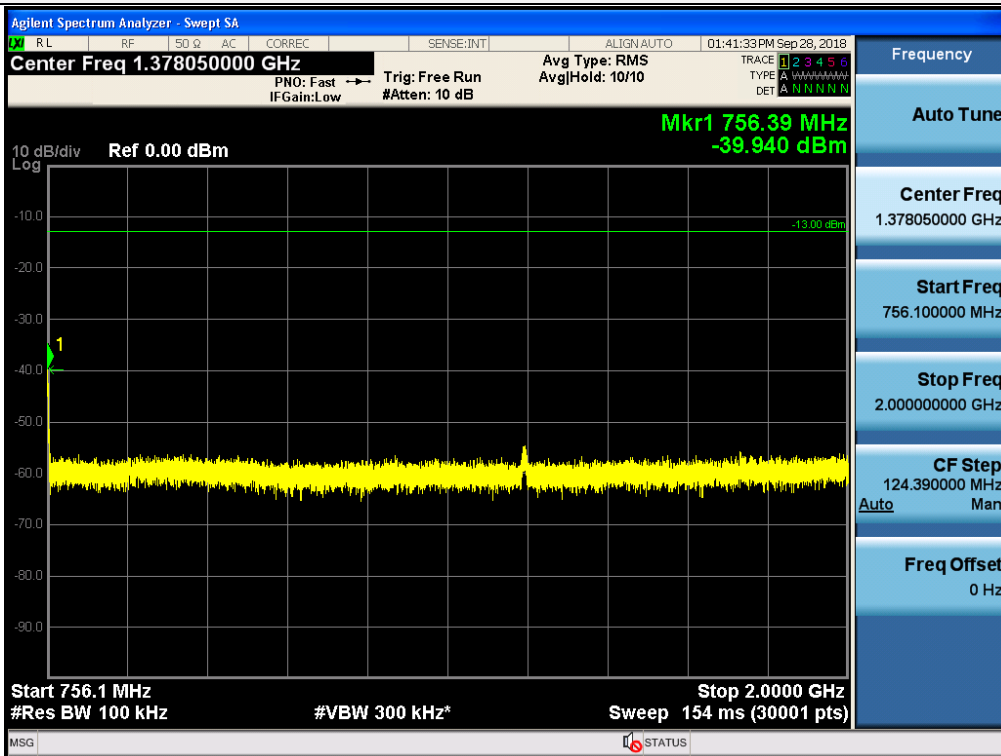

Spurious / Lower 700 MHz / Downlink / LTE 10 MHz / High / 30 MHz ~ Low edge

Spurious / Lower 700 MHz / Downlink / LTE 10 MHz / High / High edge ~ 2 GHz

Spurious / Lower 700 MHz / Downlink / LTE 10 MHz / High / 2 GHz ~ 4 GHz

Spurious / Lower 700 MHz / Downlink / LTE 10 MHz / High / 4 GHz ~ 6 GHz

Spurious / Lower 700 MHz / Downlink / LTE 10 MHz / High / 6 GHz ~ 8 GHz

Spurious / Upper 700 MHz / Downlink / LTE 5 MHz / Low / 9 kHz ~ 150 kHz

Spurious / Upper 700 MHz / Downlink / LTE 5 MHz / Low / 150 kHz ~ 30 MHz

Spurious / Upper 700 MHz / Downlink / LTE 5 MHz / Low / 30 MHz ~ Low edge

Spurious / Upper 700 MHz / Downlink / LTE 5 MHz / Low / High edge ~ 2 GHz