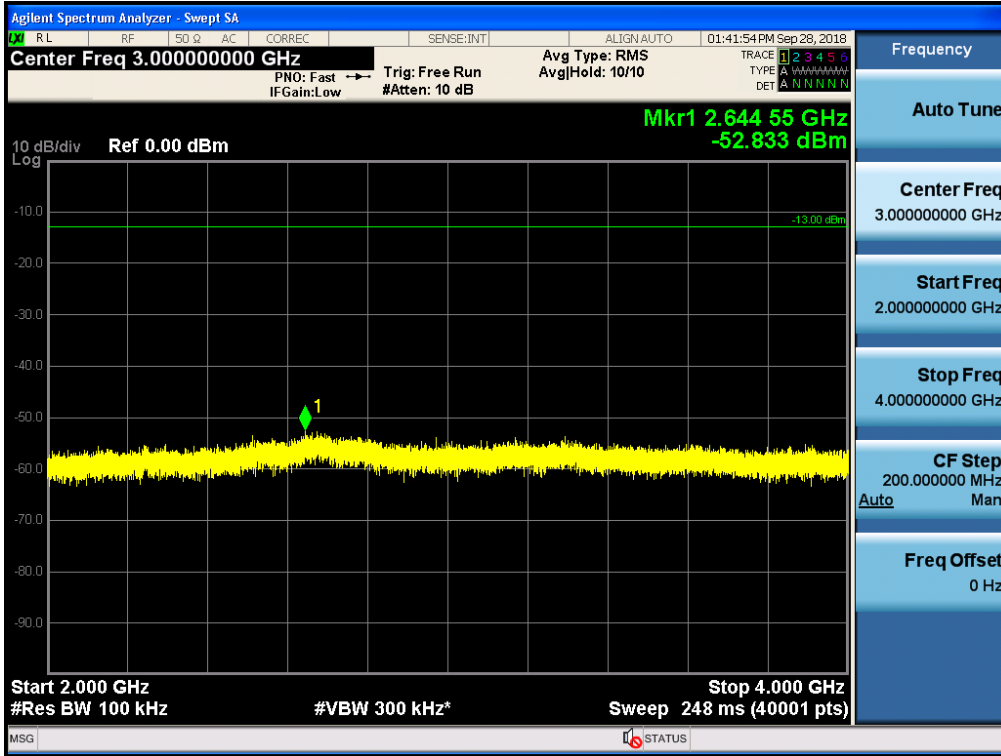

Spurious / Lower 700 MHz / Downlink / LTE 10 MHz / High / 4 GHz ~ 6 GHz

Spurious / Lower 700 MHz / Downlink / LTE 10 MHz / High / 6 GHz ~ 8 GHz

Spurious / Upper 700 MHz / Downlink / LTE 5 MHz / Low / 9 kHz ~ 150 kHz

Spurious / Upper 700 MHz / Downlink / LTE 5 MHz / Low / 150 kHz ~ 30 MHz

Spurious / Upper 700 MHz / Downlink / LTE 5 MHz / Low / 30 MHz ~ Low edge

Spurious / Upper 700 MHz / Downlink / LTE 5 MHz / Low / High edge ~ 2 GHz

Spurious / Upper 700 MHz / Downlink / LTE 5 MHz / Low / 2 GHz ~ 4 GHz

Spurious / Upper 700 MHz / Downlink / LTE 5 MHz / Low / 4 GHz ~ 6 GHz

Spurious / Upper 700 MHz / Downlink / LTE 5 MHz / Low / 6 GHz ~ 8 GHz

Spurious / Upper 700 MHz / Downlink / LTE 5 MHz / Low / 763 MHz ~ 775 MHz

Spurious / Upper 700 MHz / Downlink / LTE 5 MHz / Low / 793 MHz ~ 805 GHz

Spurious / Upper 700 MHz / Downlink / LTE 5 MHz / Low / 1 559 MHz ~ 1610 MHz (1 MHz)