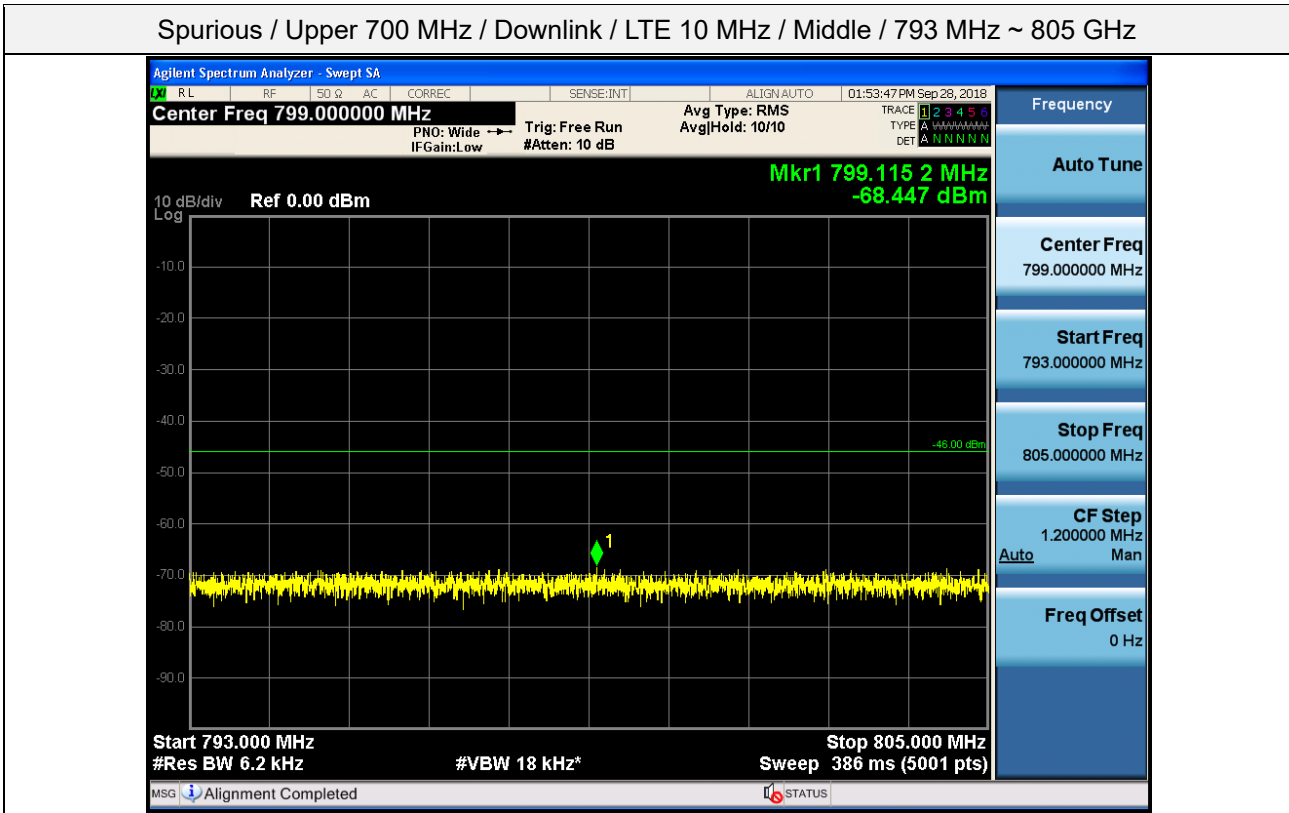

Spurious / Upper 700 MHz / Downlink / LTE 10 MHz / Middle / 30 MHz ~ Low edge

Spurious / Upper 700 MHz / Downlink / LTE 10 MHz / Middle / High edge ~ 2 GHz

Spurious / Upper 700 MHz / Downlink / LTE 10 MHz / Middle / 2 GHz ~ 4 GHz

Spurious / Upper 700 MHz / Downlink / LTE 10 MHz / Middle / 4 GHz ~ 6 GHz

Spurious / Upper 700 MHz / Downlink / LTE 10 MHz / Middle / 6 GHz ~ 8 GHz

Spurious / Upper 700 MHz / Downlink / LTE 10 MHz / Middle / 763 MHz ~ 775 MHz

Spurious / Upper 700 MHz / Downlink / LTE 10 MHz / Middle / 793 MHz ~ 805 GHz

Spurious / Upper 700 MHz / Downlink / LTE 10 MHz / Middle / 1 559 MHz ~ 1610 MHz (1 MHz)

Spurious / Upper 700 MHz / Downlink / LTE 10 MHz / Middle / 1 559 MHz ~ 1610 MHz (700 Hz (1))

Spurious / Upper 700 MHz / Downlink / LTE 10 MHz / Middle / 1 559 MHz ~ 1610 MHz (700 Hz (2))

Spurious / Upper 700 MHz / Downlink / LTE 10 MHz / Middle / 1 559 MHz ~ 1610 MHz (700 Hz (3))

Spurious / Upper 700 MHz / Downlink / LTE 10 MHz / Middle / 1 559 MHz ~ 1610 MHz (700 Hz (4))