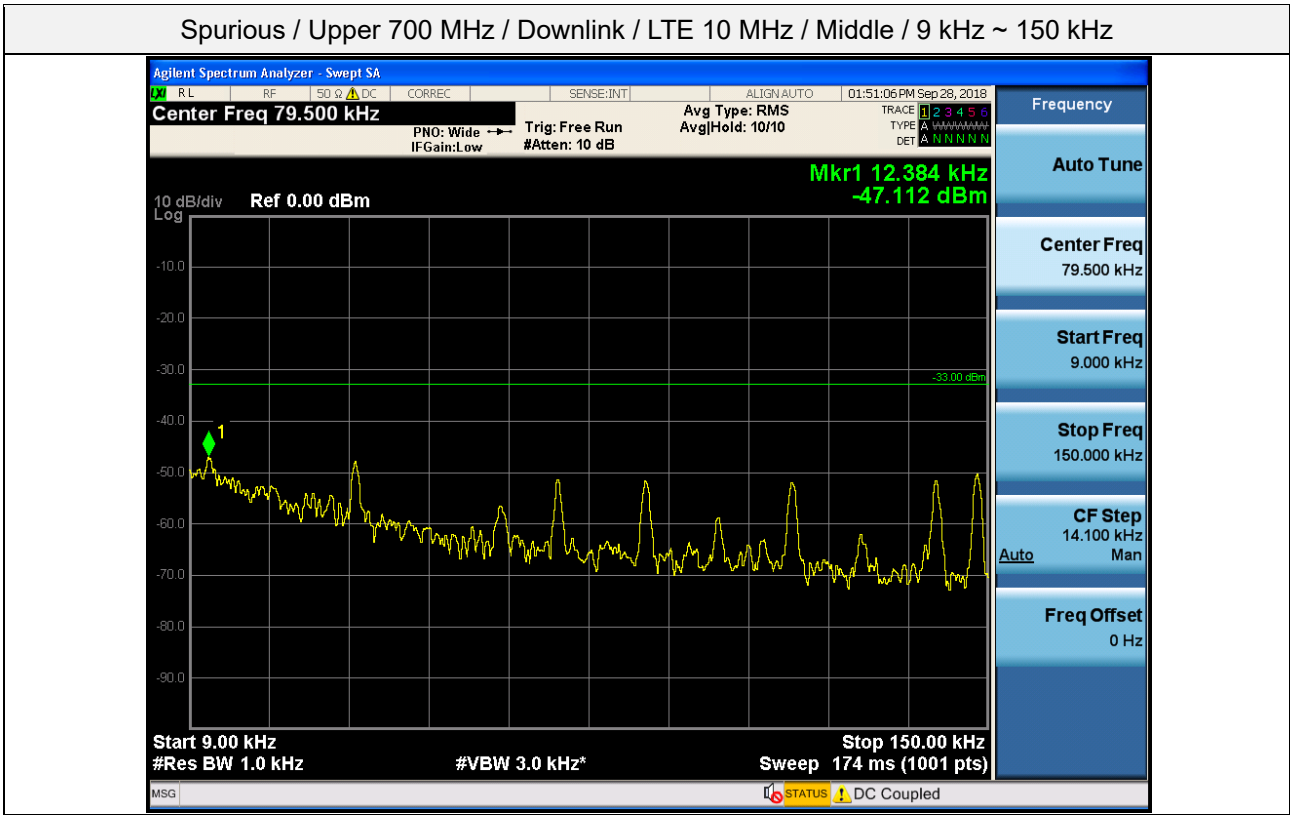

Spurious / Upper 700 MHz / Downlink / LTE 5 MHz / High / 6 GHz ~ 8 GHz

Spurious / Upper 700 MHz / Downlink / LTE 5 MHz / High / 763 MHz ~ 775 MHz

Spurious / Upper 700 MHz / Downlink / LTE 5 MHz / High / 1 559 MHz ~ 1610 MHz (700 Hz (1))

Spurious / Upper 700 MHz / Downlink / LTE 5 MHz / High / 1 559 MHz ~ 1610 MHz (700 Hz (2))

Spurious / Upper 700 MHz / Downlink / LTE 5 MHz / High / 1 559 MHz ~ 1610 MHz (700 Hz (3))

Spurious / Upper 700 MHz / Downlink / LTE 5 MHz / High / 1 559 MHz ~ 1610 MHz (700 Hz (4))

Spurious / Upper 700 MHz / Downlink / LTE 10 MHz / Middle / 30 MHz ~ Low edge

Spurious / Upper 700 MHz / Downlink / LTE 10 MHz / Middle / High edge ~ 2 GHz

Spurious / Upper 700 MHz / Downlink / LTE 10 MHz / Middle / 2 GHz ~ 4 GHz

Spurious / Upper 700 MHz / Downlink / LTE 10 MHz / Middle / 4 GHz ~ 6 GHz

Spurious / Upper 700 MHz / Downlink / LTE 10 MHz / Middle / 6 GHz ~ 8 GHz

Spurious / Upper 700 MHz / Downlink / LTE 10 MHz / Middle / 763 MHz ~ 775 MHz