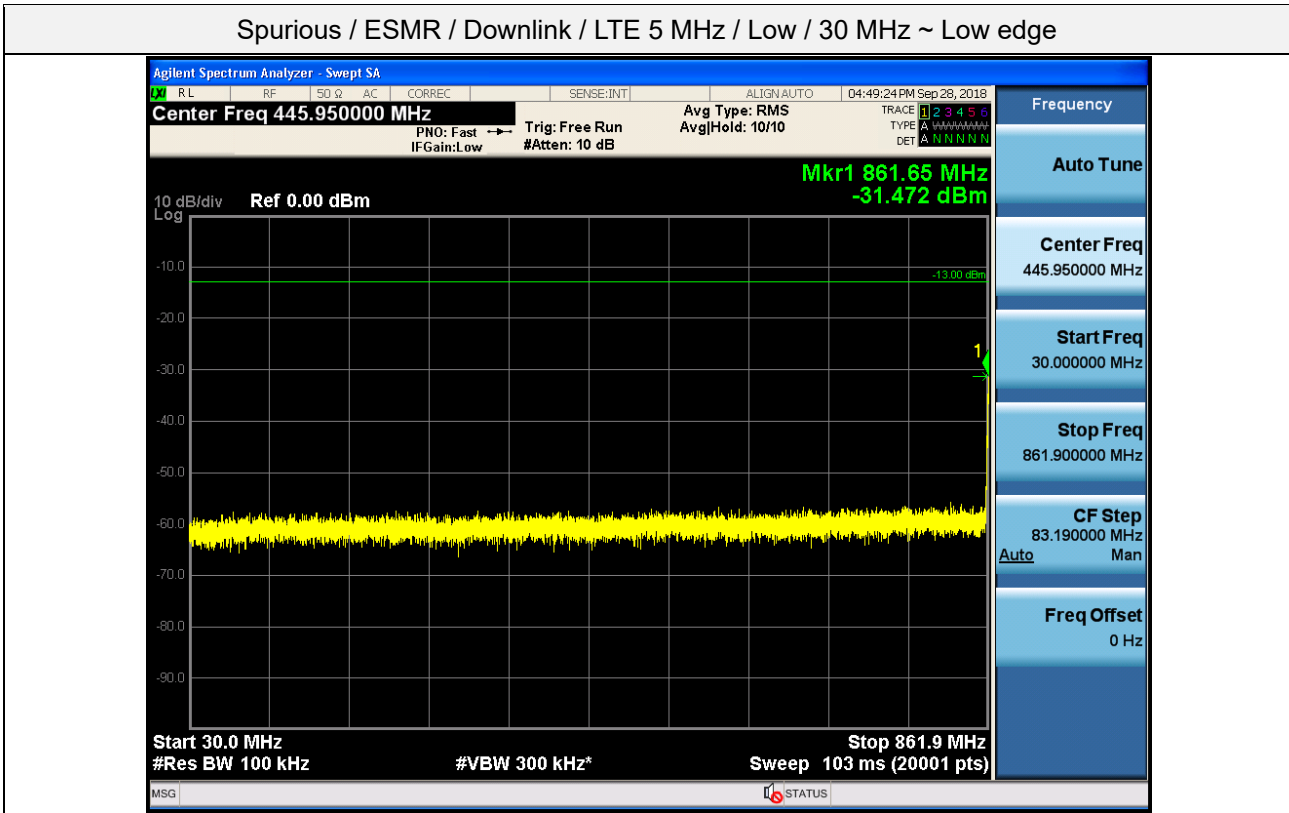

Spurious / ESMR / Downlink / CDMA / High / 9 kHz ~ 150 kHz

Spurious / ESMR / Downlink / CDMA / High / 150 kHz ~ 30 MHz

Spurious / ESMR / Downlink / CDMA / High / 30 MHz ~ Low edge

Spurious / ESMR / Downlink / CDMA / High / High edge ~ 2 GHz

Spurious / ESMR / Downlink / CDMA / High / 2 GHz ~ 4 GHz

Spurious / ESMR / Downlink / CDMA / High / 4 GHz ~ 6 GHz

Spurious / ESMR / Downlink / CDMA / High / 6 GHz ~ 8 GHz

Spurious / ESMR / Downlink / CDMA / High / 8 GHz ~ 10 GHz

Spurious / ESMR / Downlink / LTE 5 MHz / Low / 9 kHz ~ 150 kHz

Spurious / ESMR / Downlink / LTE 5 MHz / Low / 150 kHz ~ 30 MHz

Spurious / ESMR / Downlink / LTE 5 MHz / Low / 30 MHz ~ Low edge

Spurious / ESMR / Downlink / LTE 5 MHz / Low / High edge ~ 2 GHz

Spurious / ESMR / Downlink / LTE 5 MHz / Low / 2 GHz ~ 4 GHz

Spurious / ESMR / Downlink / LTE 5 MHz / Low / 4 GHz ~ 6 GHz

Spurious / ESMR / Downlink / LTE 5 MHz / Low / 6 GHz ~ 8 GHz

Spurious / ESMR / Downlink / LTE 5 MHz / Low / 8 GHz ~ 10 GHz