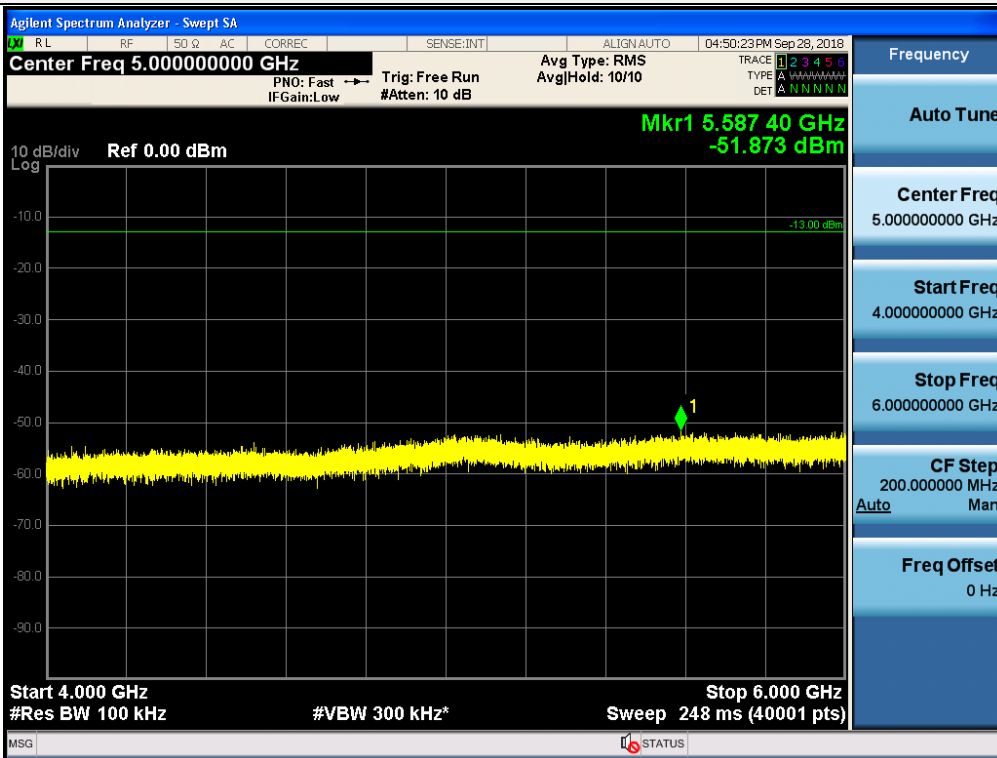

Spurious / ESMR / Downlink / CDMA / High / 2 GHz ~ 4 GHz

Spurious / ESMR / Downlink / CDMA / High / 4 GHz ~ 6 GHz

Spurious / ESMR / Downlink / CDMA / High / 6 GHz ~ 8 GHz

Spurious / ESMR / Downlink / CDMA / High / 8 GHz ~ 10 GHz

Spurious / ESMR / Downlink / LTE 5 MHz / Low / 9 kHz ~ 150 kHz

Spurious / ESMR / Downlink / LTE 5 MHz / Low / 150 kHz ~ 30 MHz

Spurious / ESMR / Downlink / LTE 5 MHz / Low / 30 MHz ~ Low edge

Spurious / ESMR / Downlink / LTE 5 MHz / Low / High edge ~ 2 GHz

Spurious / ESMR / Downlink / LTE 5 MHz / Low / 2 GHz ~ 4 GHz

Spurious / ESMR / Downlink / LTE 5 MHz / Low / 4 GHz ~ 6 GHz

Spurious / ESMR / Downlink / LTE 5 MHz / Low / 6 GHz ~ 8 GHz

Spurious / ESMR / Downlink / LTE 5 MHz / Low / 8 GHz ~ 10 GHz