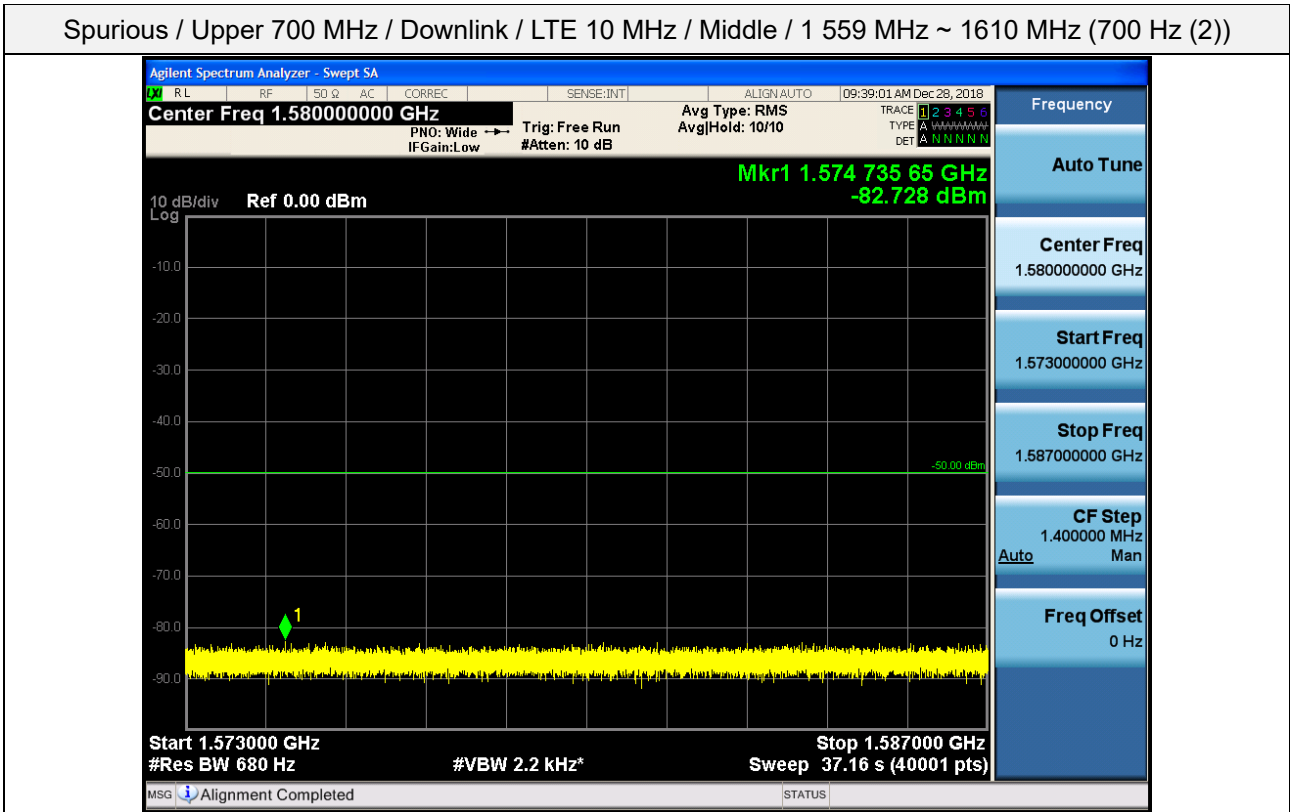

Spurious / Upper 700 MHz / Downlink / LTE 10 MHz / Middle / Low edge - 10.1 MHz ~ Low edge - 100 kHz

Spurious / Upper 700 MHz / Downlink / LTE 10 MHz / Middle / High Edge + 100 kHz ~ High Edge + 10.1 MHz

Spurious / Upper 700 MHz / Downlink / LTE 10 MHz / Middle / High Edge + 10.1 MHz ~ 2 GHz

Spurious / Upper 700 MHz / Downlink / LTE 10 MHz / Middle / 2 GHz ~ 4 GHz

Spurious / Upper 700 MHz / Downlink / LTE 10 MHz / Middle / 4 GHz ~ 6 GHz

Spurious / Upper 700 MHz / Downlink / LTE 10 MHz / Middle / 1 559 MHz ~ 1610 MHz (700 Hz (1))

Spurious / Upper 700 MHz / Downlink / LTE 10 MHz / Middle / 1 559 MHz ~ 1610 MHz (700 Hz (2))

Spurious / Upper 700 MHz / Downlink / LTE 10 MHz / Middle / 1 559 MHz ~ 1610 MHz (700 Hz (3))