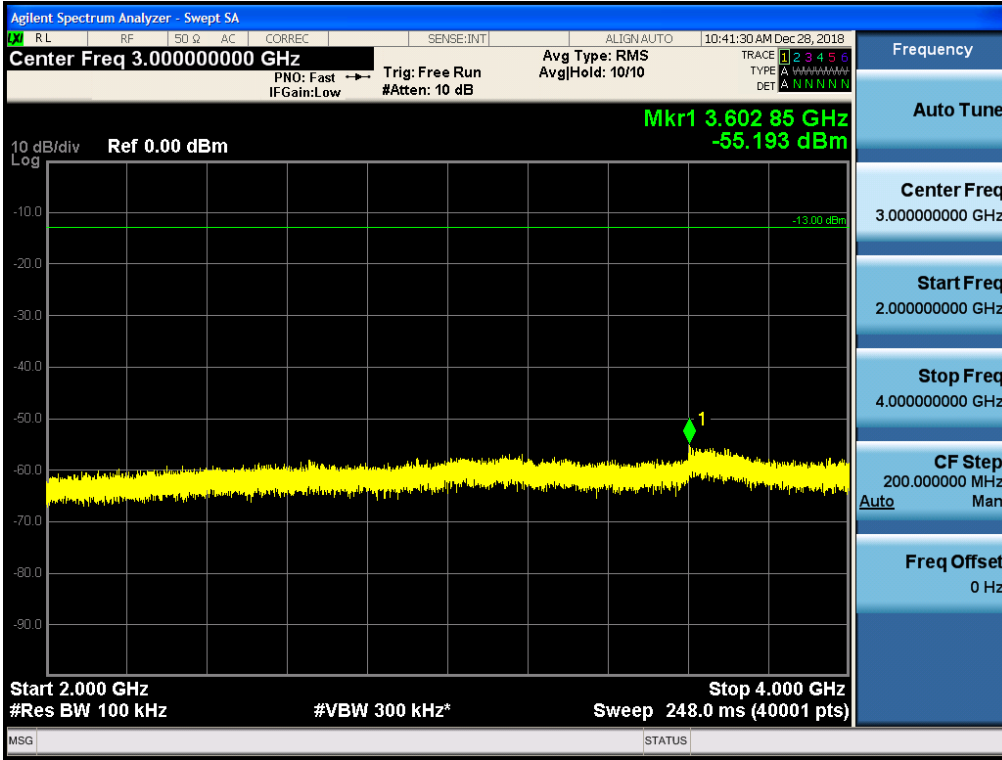

Spurious / Upper 700 MHz / Downlink / LTE 5 MHz / High / 9 kHz ~ 150 kHz

Spurious / Upper 700 MHz / Downlink / LTE 5 MHz / High / 150 kHz ~ 30 MHz

Spurious / Upper 700 MHz / Downlink / LTE 5 MHz / High / 30 MHz ~ Low edge -10.1 MHz

Spurious / Upper 700 MHz / Downlink / LTE 5 MHz / High / Low edge - 10.1 MHz ~ Low edge - 100 kHz

Spurious / Upper 700 MHz / Downlink / LTE 5 MHz / High / High Edge + 100 kHz ~ High Edge + 10.1 MHz

Spurious / Upper 700 MHz / Downlink / LTE 5 MHz / High / High Edge + 10.1 MHz ~ 2 GHz

Spurious / Upper 700 MHz / Downlink / LTE 5 MHz / High / 2 GHz ~ 4 GHz

Spurious / Upper 700 MHz / Downlink / LTE 5 MHz / High / 4 GHz ~ 6 GHz

Spurious / Upper 700 MHz / Downlink / LTE 5 MHz / High / 6 GHz ~ 8 GHz

Spurious / Upper 700 MHz / Downlink / LTE 5 MHz / High / 763 MHz ~ 775 MHz

Spurious / Upper 700 MHz / Downlink / LTE 5 MHz / High / 1 559 MHz ~ 1610 MHz (700 Hz (1))

Spurious / Upper 700 MHz / Downlink / LTE 5 MHz / High / 1 559 MHz ~ 1610 MHz (700 Hz (2))