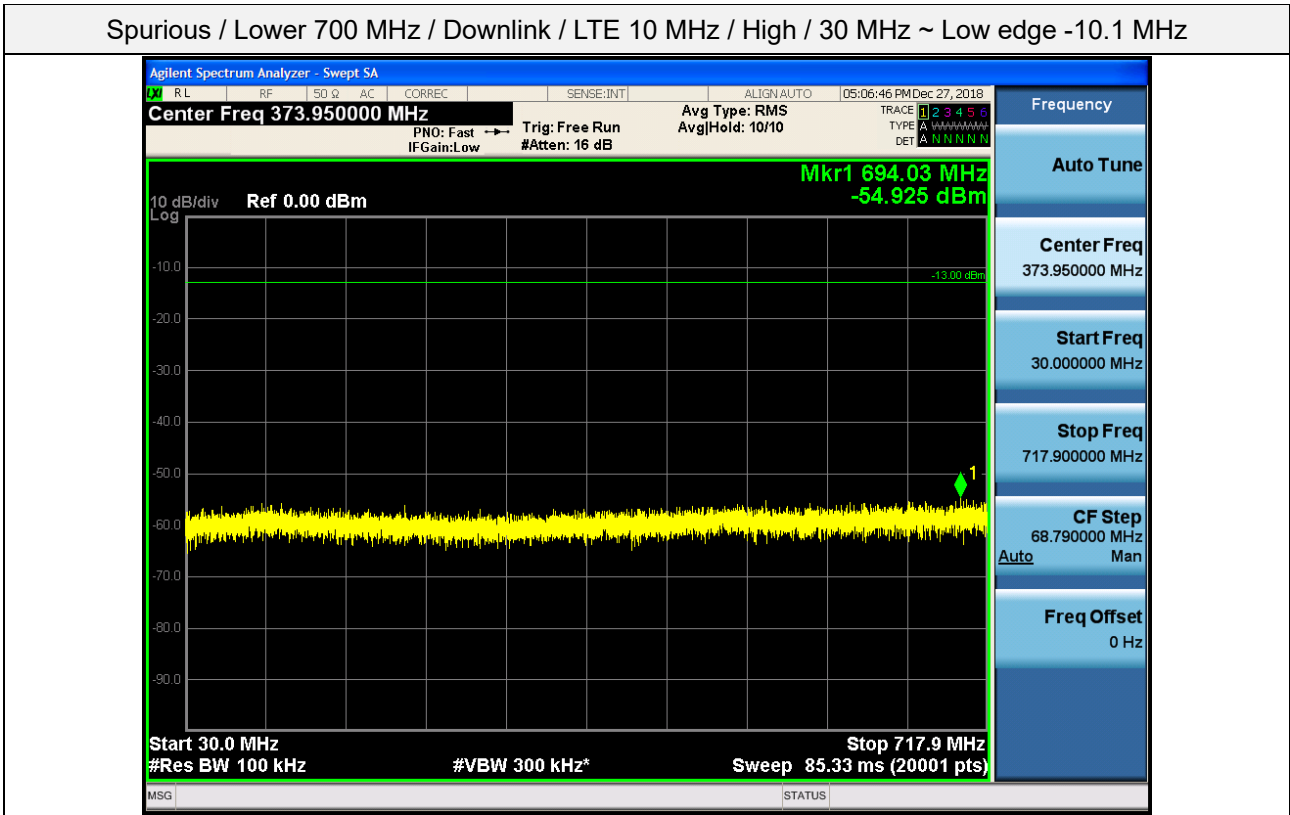

Spurious / Lower 700 MHz / Downlink / LTE 10 MHz / High / 30 MHz ~ Low edge -10.1 MHz

Spurious / Lower 700 MHz / Downlink / LTE 10 MHz / High / Low edge - 10.1 MHz ~ Low edge - 100 kHz

Spurious / Lower 700 MHz / Downlink / LTE 10 MHz / High / High Edge + 100 kHz ~ High Edge + 10.1 MHz

Spurious / Lower 700 MHz / Downlink / LTE 10 MHz / High / High Edge + 10.1 MHz ~ 2 GHz

Spurious / Lower 700 MHz / Downlink / LTE 10 MHz / High / 2 GHz ~ 4 GHz

Spurious / Lower 700 MHz / Downlink / LTE 10 MHz / High / 4 GHz ~ 6 GHz