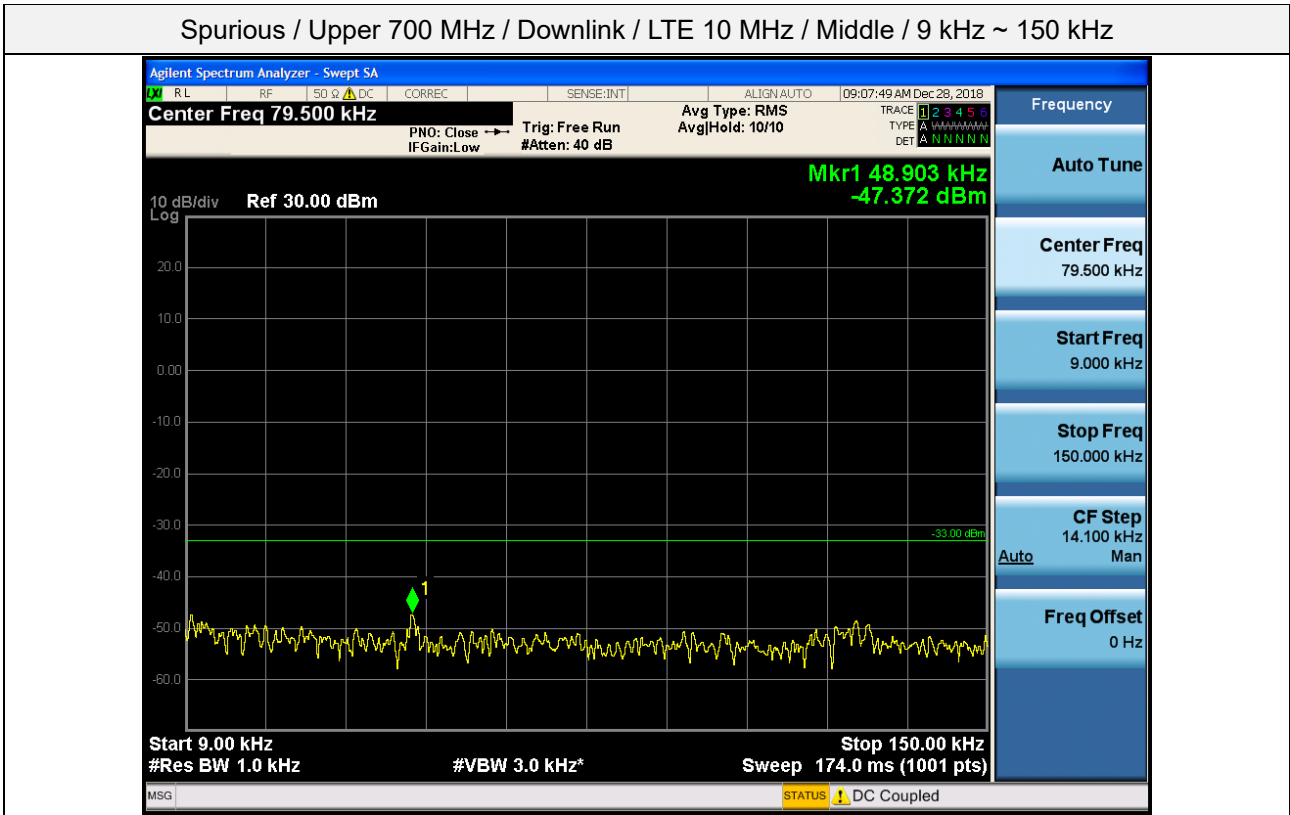

Spurious / Upper 700 MHz / Downlink / LTE 5 MHz / High / 2 GHz ~ 4 GHz

Spurious / Upper 700 MHz / Downlink / LTE 5 MHz / High / 4 GHz ~ 6 GHz

Spurious / Upper 700 MHz / Downlink / LTE 5 MHz / High / 6 GHz ~ 8 GHz

Spurious / Upper 700 MHz / Downlink / LTE 5 MHz / High / 763 MHz ~ 775 MHz

Spurious / Upper 700 MHz / Downlink / LTE 5 MHz / High / 1 559 MHz ~ 1610 MHz (700 Hz (1))

Spurious / Upper 700 MHz / Downlink / LTE 5 MHz / High / 1 559 MHz ~ 1610 MHz (700 Hz (2))

Spurious / Upper 700 MHz / Downlink / LTE 5 MHz / High / 1 559 MHz ~ 1610 MHz (700 Hz (3))

Spurious / Upper 700 MHz / Downlink / LTE 5 MHz / High / 1 559 MHz ~ 1610 MHz (700 Hz (4))

Spurious / Upper 700 MHz / Downlink / LTE 10 MHz / Middle / 30 MHz ~ Low edge -10.1 MHz

Spurious / Upper 700 MHz / Downlink / LTE 10 MHz / Middle / Low edge - 10.1 MHz ~ Low edge - 100 kHz

Spurious / Upper 700 MHz / Downlink / LTE 10 MHz / Middle / High Edge + 100 kHz ~ High Edge + 10.1 MHz