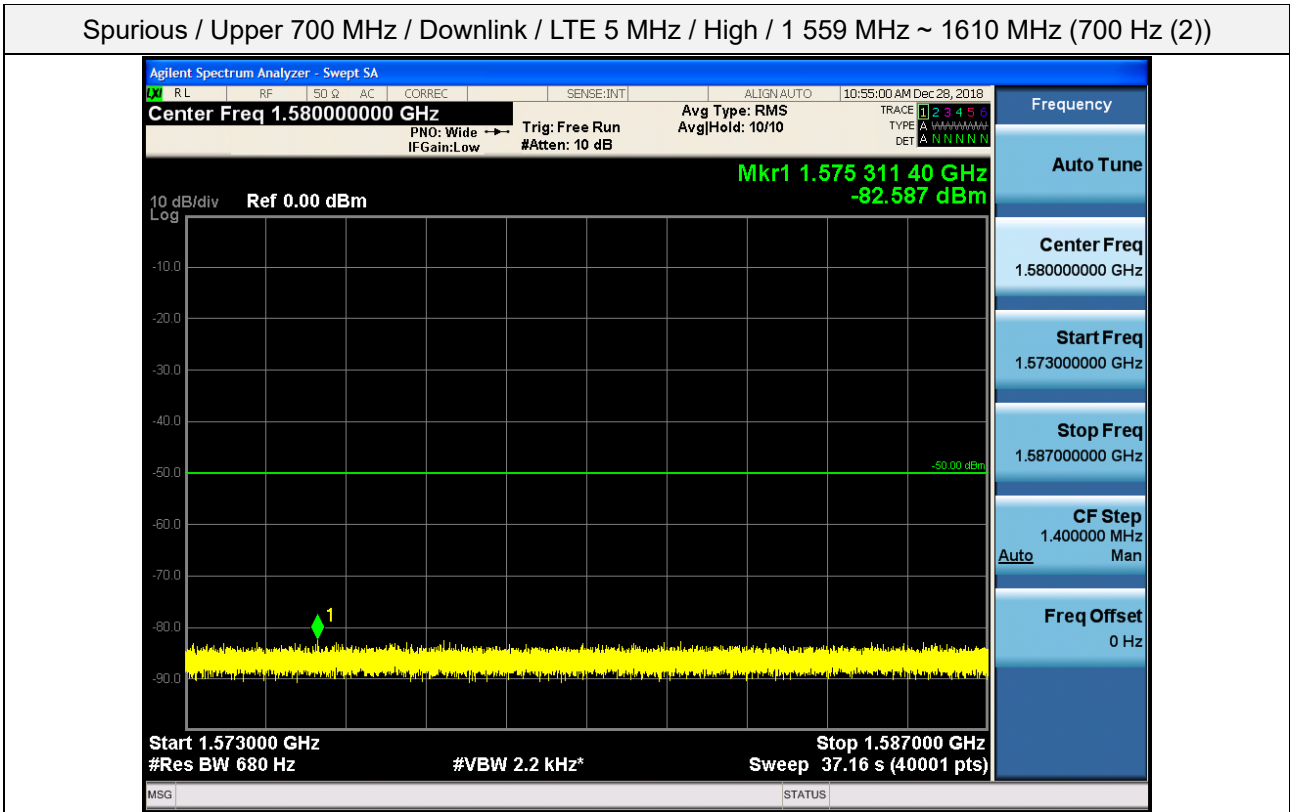

Spurious / Upper 700 MHz / Downlink / LTE 5 MHz / High / 2 GHz ~ 4 GHz

Spurious / Upper 700 MHz / Downlink / LTE 5 MHz / High / 4 GHz ~ 6 GHz

Spurious / Upper 700 MHz / Downlink / LTE 5 MHz / High / 6 GHz ~ 8 GHz

Spurious / Upper 700 MHz / Downlink / LTE 5 MHz / High / 763 MHz ~ 775 MHz

Spurious / Upper 700 MHz / Downlink / LTE 5 MHz / High / 1 559 MHz ~ 1610 MHz (700 Hz (1))

Spurious / Upper 700 MHz / Downlink / LTE 5 MHz / High / 1 559 MHz ~ 1610 MHz (700 Hz (2))

Spurious / Upper 700 MHz / Downlink / LTE 5 MHz / High / 1 559 MHz ~ 1610 MHz (700 Hz (3))

Spurious / Upper 700 MHz / Downlink / LTE 5 MHz / High / 1 559 MHz ~ 1610 MHz (700 Hz (4))

Spurious / Upper 700 MHz / Downlink / LTE 10 MHz / Middle / 30 MHz ~ Low edge -10.1 MHz

Spurious / Upper 700 MHz / Downlink / LTE 10 MHz / Middle / Low edge - 10.1 MHz ~ Low edge - 100 kHz

Spurious / Upper 700 MHz / Downlink / LTE 10 MHz / Middle / High Edge + 100 kHz ~ High Edge + 10.1 MHz