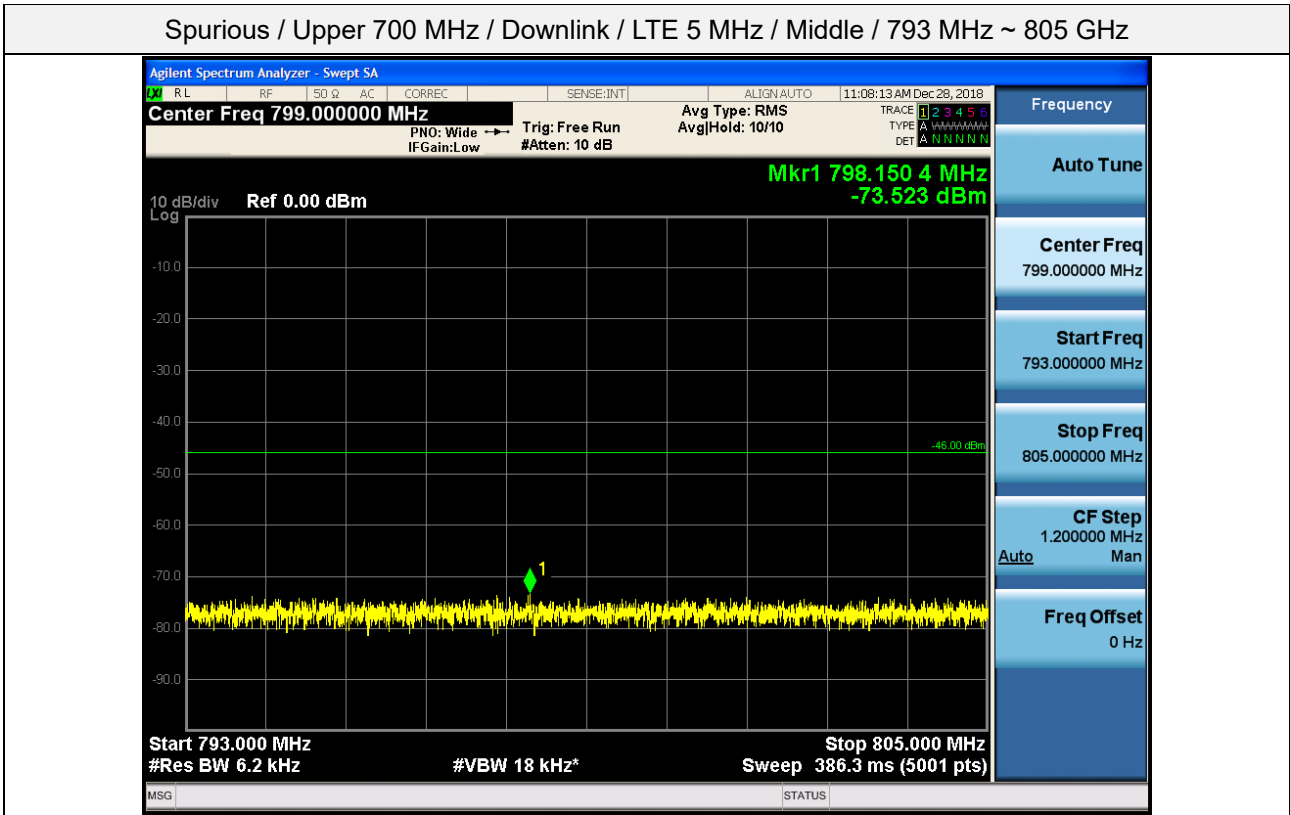

Spurious / Upper 700 MHz / Downlink / LTE 5 MHz / Middle / Low edge - 10.1 MHz ~ Low edge - 100 kHz

Spurious / Upper 700 MHz / Downlink / LTE 5 MHz / Middle / High Edge + 100 kHz ~ High Edge + 10.1 MHz

Spurious / Upper 700 MHz / Downlink / LTE 5 MHz / Middle / High Edge + 10.1 MHz ~ 2 GHz

Spurious / Upper 700 MHz / Downlink / LTE 5 MHz / Middle / 2 GHz ~ 4 GHz

Spurious / Upper 700 MHz / Downlink / LTE 5 MHz / Middle / 4 GHz ~ 6 GHz

Spurious / Upper 700 MHz / Downlink / LTE 5 MHz / Middle / 6 GHz ~ 8 GHz

Spurious / Upper 700 MHz / Downlink / LTE 5 MHz / Middle / 763 MHz ~ 775 MHz

Spurious / Upper 700 MHz / Downlink / LTE 5 MHz / Middle / 1 559 MHz ~ 1610 MHz (700 Hz (1))

Spurious / Upper 700 MHz / Downlink / LTE 5 MHz / Middle / 1 559 MHz ~ 1610 MHz (700 Hz (2))

Spurious / Upper 700 MHz / Downlink / LTE 5 MHz / Middle / 1 559 MHz ~ 1610 MHz (700 Hz (3))

Spurious / Upper 700 MHz / Downlink / LTE 5 MHz / Middle / 1 559 MHz ~ 1610 MHz (700 Hz (4))