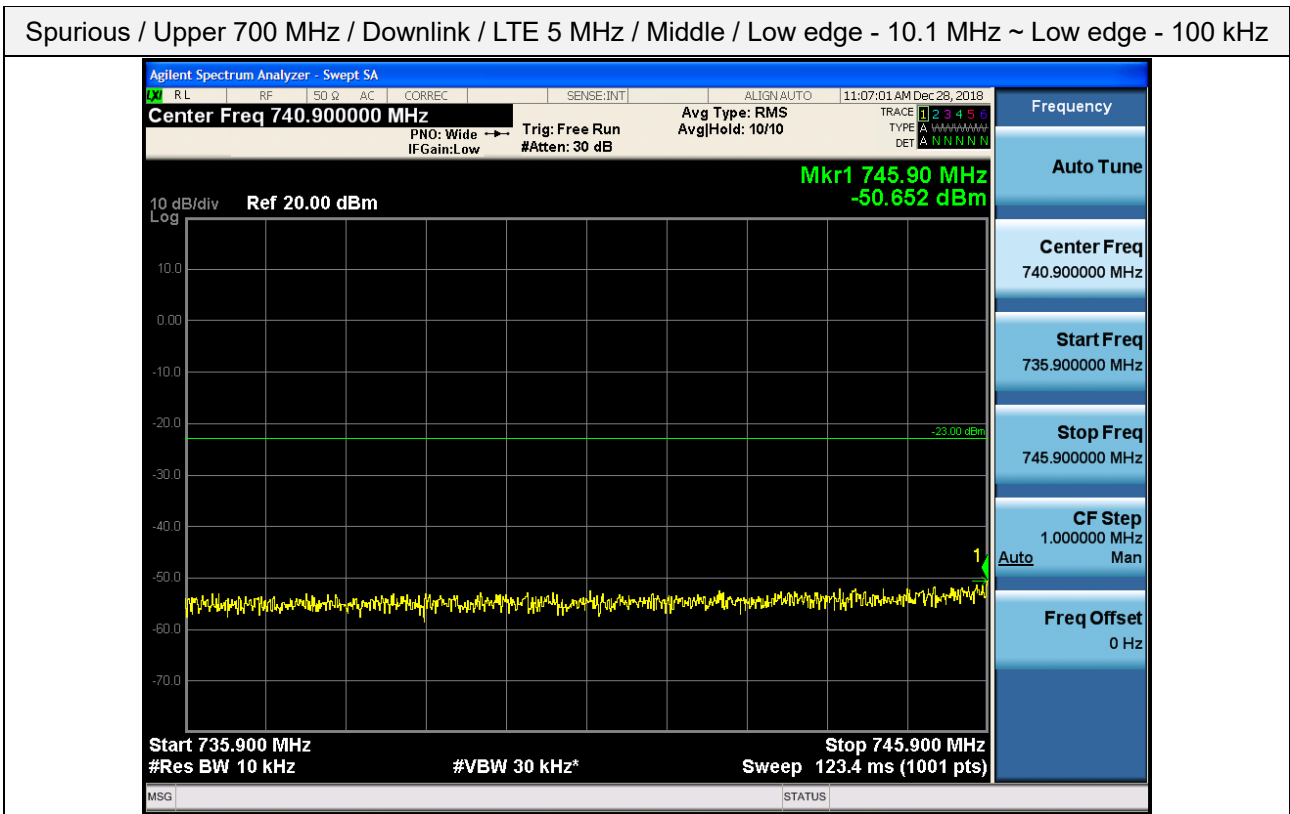

Spurious / Upper 700 MHz / Downlink / LTE 5 MHz / Low / 1 559 MHz ~ 1610 MHz (1 MHz)

Spurious / Upper 700 MHz / Downlink / LTE 5 MHz / Low / 1 559 MHz ~ 1610 MHz (700 Hz (1))

Spurious / Upper 700 MHz / Downlink / LTE 5 MHz / Low / 1 559 MHz ~ 1610 MHz (700 Hz (2))

Spurious / Upper 700 MHz / Downlink / LTE 5 MHz / Low / 1 559 MHz ~ 1610 MHz (700 Hz (3))

Spurious / Upper 700 MHz / Downlink / LTE 5 MHz / Low / 1 559 MHz ~ 1610 MHz (700 Hz (4))

Spurious / Upper 700 MHz / Downlink / LTE 5 MHz / Middle / 30 MHz ~ Low edge -10.1 MHz

Spurious / Upper 700 MHz / Downlink / LTE 5 MHz / Middle / Low edge - 10.1 MHz ~ Low edge - 100 kHz

Spurious / Upper 700 MHz / Downlink / LTE 5 MHz / Middle / High Edge + 100 kHz ~ High Edge + 10.1 MHz

Spurious / Upper 700 MHz / Downlink / LTE 5 MHz / Middle / High Edge + 10.1 MHz ~ 2 GHz

Spurious / Upper 700 MHz / Downlink / LTE 5 MHz / Middle / 2 GHz ~ 4 GHz

Spurious / Upper 700 MHz / Downlink / LTE 5 MHz / Middle / 4 GHz ~ 6 GHz