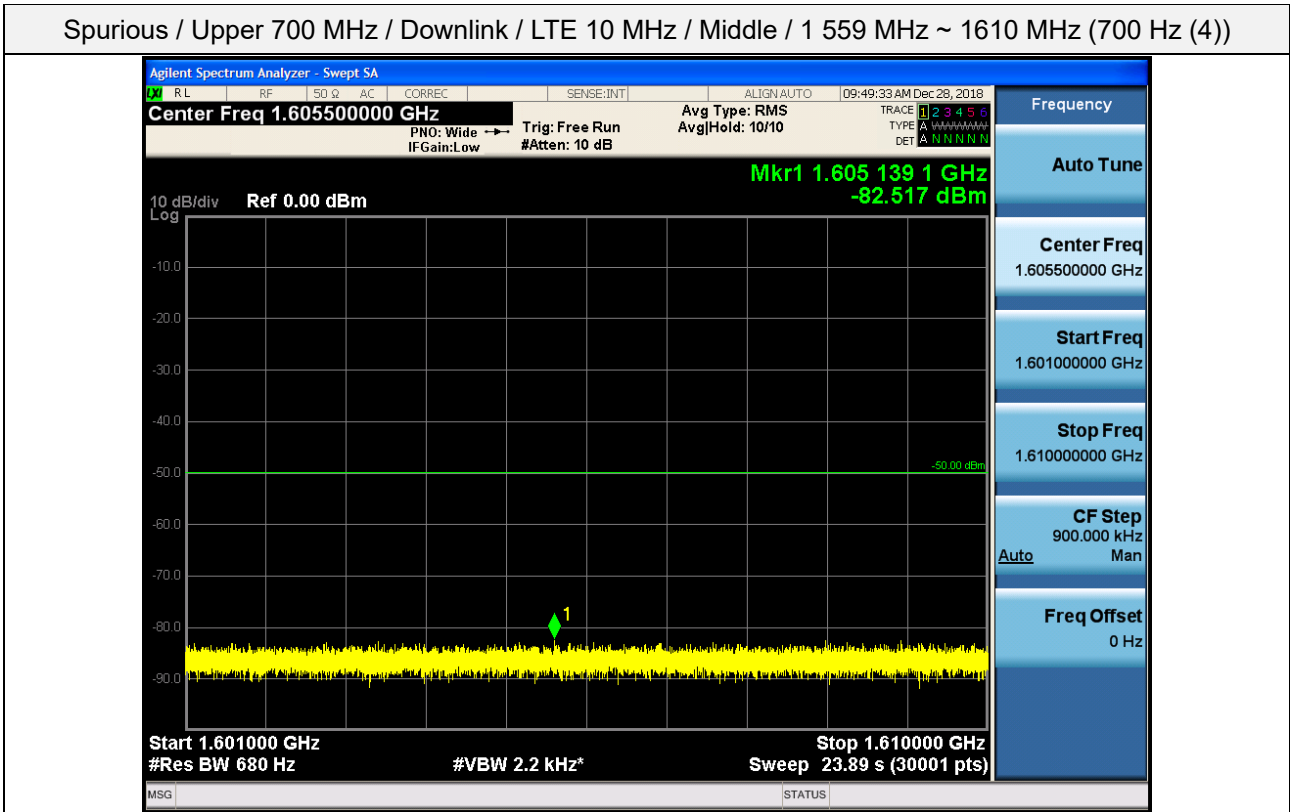

Spurious / Upper 700 MHz / Downlink / LTE 10 MHz / Middle / High Edge + 10.1 MHz ~ 2 GHz

Spurious / Upper 700 MHz / Downlink / LTE 10 MHz / Middle / 2 GHz ~ 4 GHz

Spurious / Upper 700 MHz / Downlink / LTE 10 MHz / Middle / 4 GHz ~ 6 GHz

Spurious / Upper 700 MHz / Downlink / LTE 10 MHz / Middle / 1 559 MHz ~ 1610 MHz (700 Hz (1))

Spurious / Upper 700 MHz / Downlink / LTE 10 MHz / Middle / 1 559 MHz ~ 1610 MHz (700 Hz (2))

Spurious / Upper 700 MHz / Downlink / LTE 10 MHz / Middle / 1 559 MHz ~ 1610 MHz (700 Hz (3))

Spurious / Upper 700 MHz / Downlink / LTE 10 MHz / Middle / 1 559 MHz ~ 1610 MHz (700 Hz (4))

Spurious / ESMR / Downlink / CDMA / Low / 9 kHz ~ 150 kHz

Spurious / ESMR / Downlink / CDMA / Low / 150 kHz ~ 30 MHz

Spurious / ESMR / Downlink / CDMA / Low / 30 MHz ~ Low edge -10.1 MHz

Spurious / ESMR / Downlink / CDMA / Low / Low edge - 10.1 MHz ~ Low edge - 100 kHz

Spurious / ESMR / Downlink / CDMA / Low / High Edge + 100 kHz ~ High Edge + 10.1 MHz