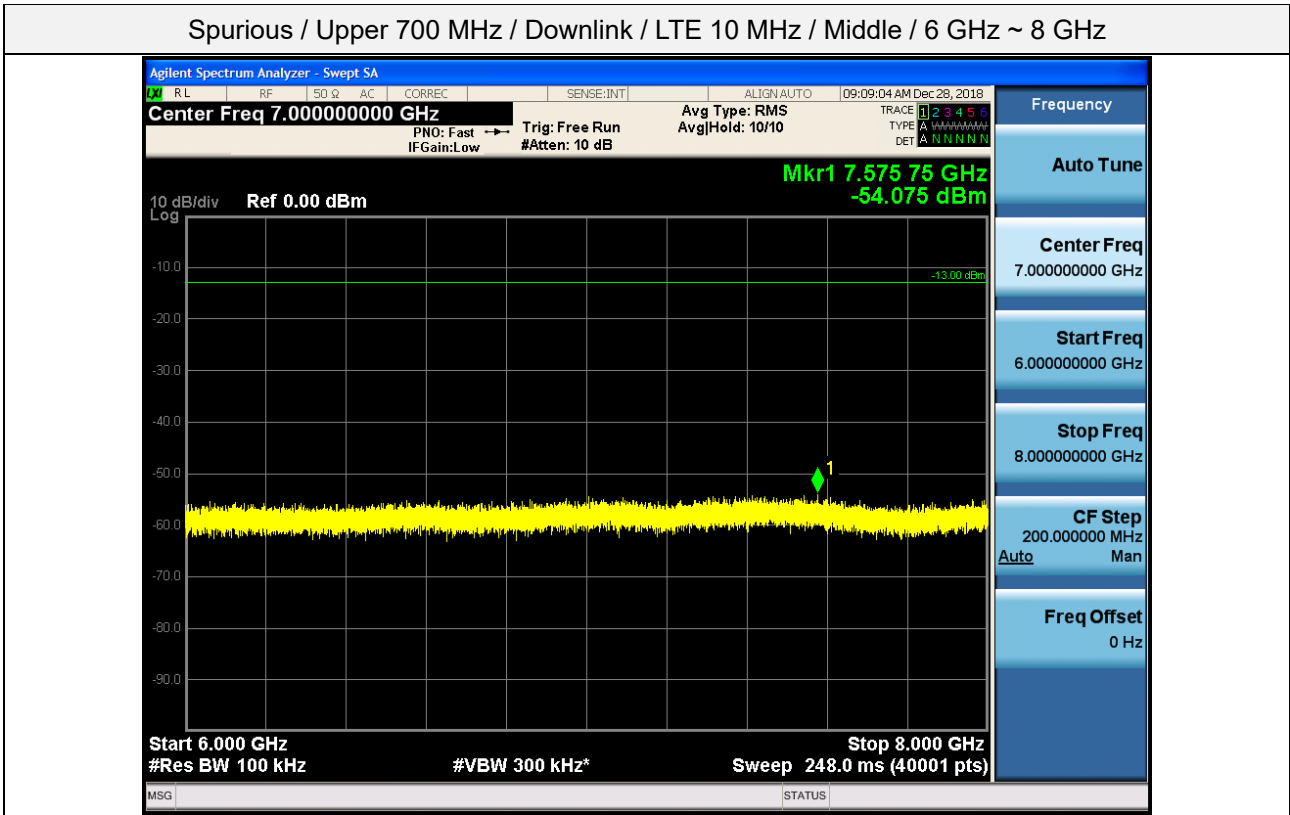

Spurious / Upper 700 MHz / Downlink / LTE 10 MHz / Middle / Low edge - 10.1 MHz ~ Low edge - 100 kHz

Spurious / Upper 700 MHz / Downlink / LTE 10 MHz / Middle / High Edge + 100 kHz ~ High Edge + 10.1 MHz

Spurious / Upper 700 MHz / Downlink / LTE 10 MHz / Middle / High Edge + 10.1 MHz ~ 2 GHz

Spurious / Upper 700 MHz / Downlink / LTE 10 MHz / Middle / 2 GHz ~ 4 GHz

Spurious / Upper 700 MHz / Downlink / LTE 10 MHz / Middle / 4 GHz ~ 6 GHz

Spurious / Upper 700 MHz / Downlink / LTE 10 MHz / Middle / 1 559 MHz ~ 1610 MHz (700 Hz (1))

Spurious / Upper 700 MHz / Downlink / LTE 10 MHz / Middle / 1 559 MHz ~ 1610 MHz (700 Hz (2))

Spurious / Upper 700 MHz / Downlink / LTE 10 MHz / Middle / 1 559 MHz ~ 1610 MHz (700 Hz (3))