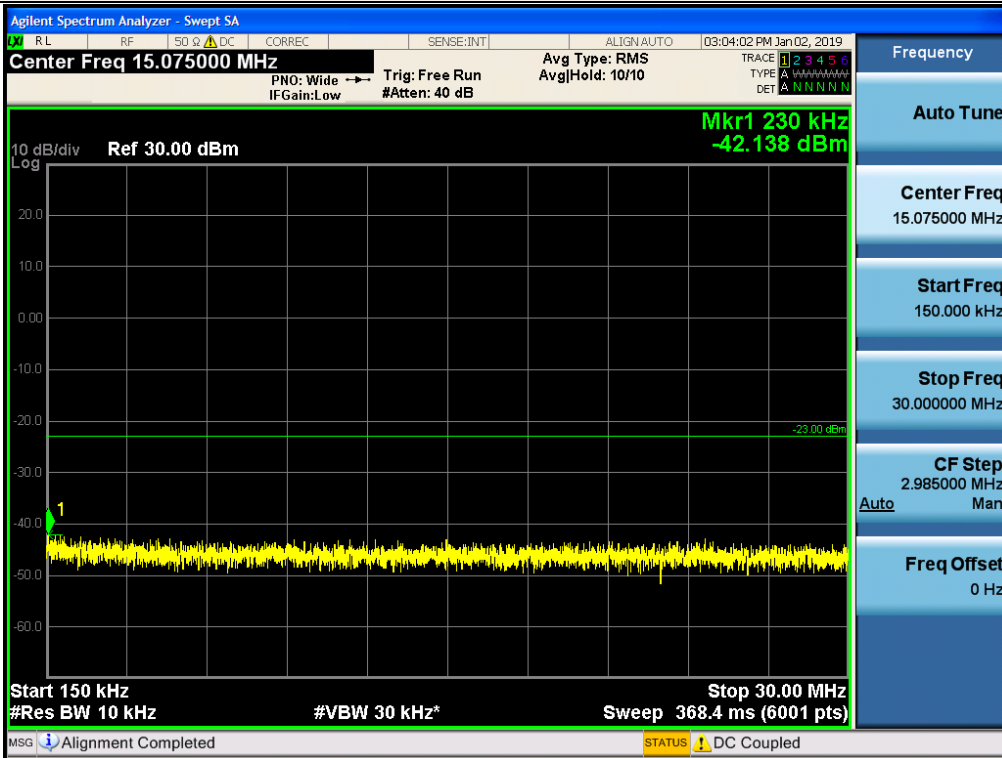

Spurious / Upper 700 MHz / Downlink / LTE 10 MHz / Middle / High Edge + 10.1 MHz ~ 2 GHz

Spurious / Upper 700 MHz / Downlink / LTE 10 MHz / Middle / 2 GHz ~ 4 GHz

Spurious / Upper 700 MHz / Downlink / LTE 10 MHz / Middle / 4 GHz ~ 6 GHz

Spurious / Upper 700 MHz / Downlink / LTE 10 MHz / Middle / 1 559 MHz ~ 1610 MHz (700 Hz (1))

Spurious / Upper 700 MHz / Downlink / LTE 10 MHz / Middle / 1 559 MHz ~ 1610 MHz (700 Hz (2))

Spurious / Upper 700 MHz / Downlink / LTE 10 MHz / Middle / 1 559 MHz ~ 1610 MHz (700 Hz (3))

Spurious / Upper 700 MHz / Downlink / LTE 10 MHz / Middle / 1 559 MHz ~ 1610 MHz (700 Hz (4))

Spurious / ESMR / Downlink / CDMA / Low / 9 kHz ~ 150 kHz

Spurious / ESMR / Downlink / CDMA / Low / 150 kHz ~ 30 MHz

Spurious / ESMR / Downlink / CDMA / Low / 30 MHz ~ Low edge -10.1 MHz

Spurious / ESMR / Downlink / CDMA / Low / Low edge - 10.1 MHz ~ Low edge - 100 kHz

Spurious / ESMR / Downlink / CDMA / Low / High Edge + 100 kHz ~ High Edge + 10.1 MHz