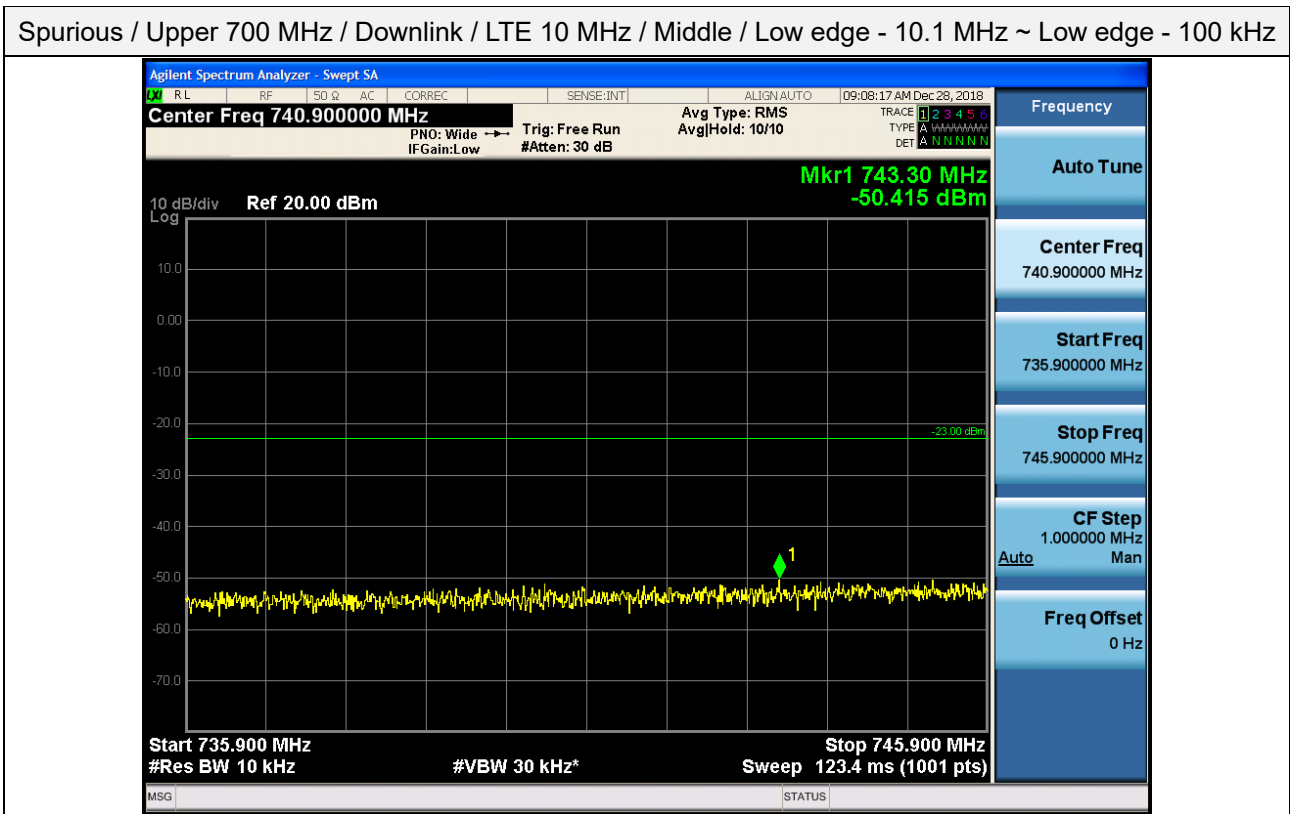

Spurious / Upper 700 MHz / Downlink / LTE 5 MHz / High / 763 MHz ~ 775 MHz

Spurious / Upper 700 MHz / Downlink / LTE 5 MHz / High / 1 559 MHz ~ 1610 MHz (700 Hz (1))

Spurious / Upper 700 MHz / Downlink / LTE 5 MHz / High / 1 559 MHz ~ 1610 MHz (700 Hz (2))

Spurious / Upper 700 MHz / Downlink / LTE 5 MHz / High / 1 559 MHz ~ 1610 MHz (700 Hz (3))

Spurious / Upper 700 MHz / Downlink / LTE 5 MHz / High / 1 559 MHz ~ 1610 MHz (700 Hz (4))

Spurious / Upper 700 MHz / Downlink / LTE 10 MHz / Middle / 30 MHz ~ Low edge -10.1 MHz

Spurious / Upper 700 MHz / Downlink / LTE 10 MHz / Middle / Low edge - 10.1 MHz ~ Low edge - 100 kHz

Spurious / Upper 700 MHz / Downlink / LTE 10 MHz / Middle / High Edge + 100 kHz ~ High Edge + 10.1 MHz

Spurious / Upper 700 MHz / Downlink / LTE 10 MHz / Middle / High Edge + 10.1 MHz ~ 2 GHz

Spurious / Upper 700 MHz / Downlink / LTE 10 MHz / Middle / 2 GHz ~ 4 GHz

Spurious / Upper 700 MHz / Downlink / LTE 10 MHz / Middle / 4 GHz ~ 6 GHz