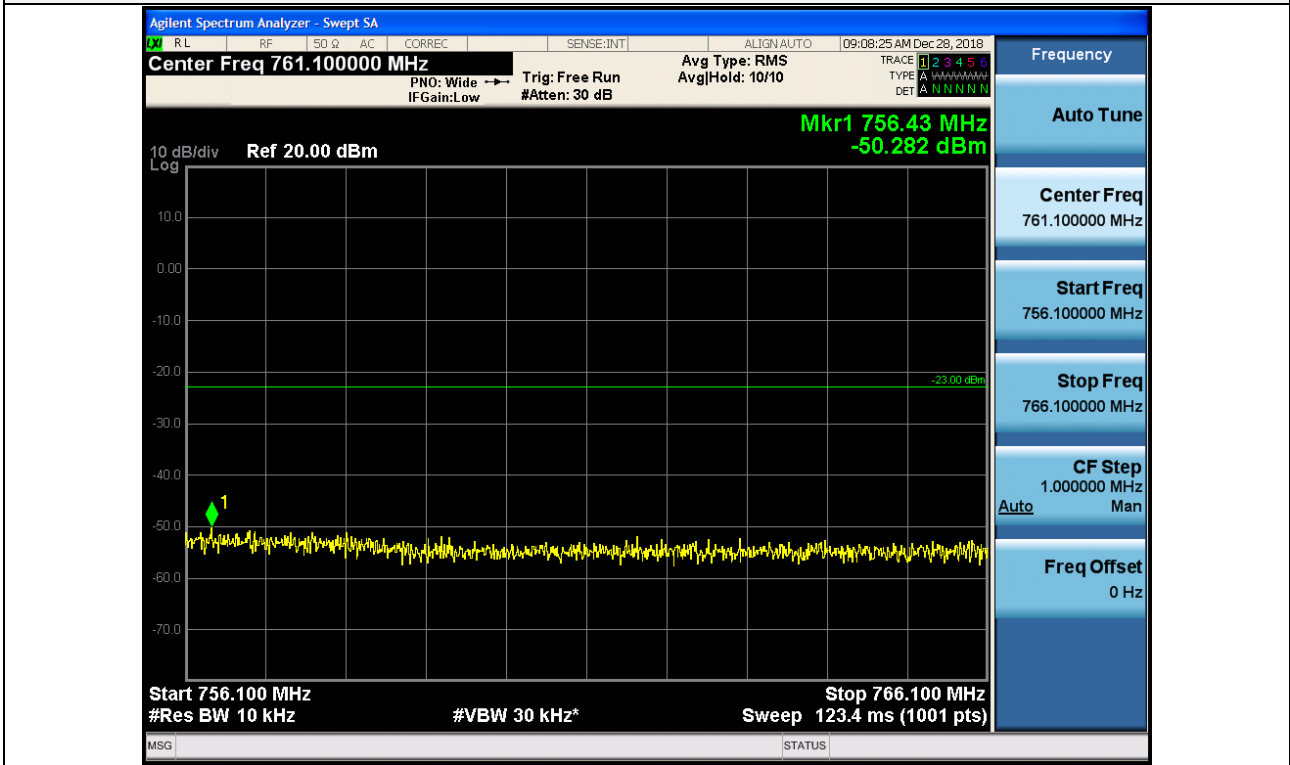

Spurious / Upper 700 MHz / Downlink / LTE 5 MHz / High / 763 MHz ~ 775 MHz

Spurious / Upper 700 MHz / Downlink / LTE 5 MHz / High / 1 559 MHz ~ 1610 MHz (700 Hz (1))

Spurious / Upper 700 MHz / Downlink / LTE 5 MHz / High / 1 559 MHz ~ 1610 MHz (700 Hz (2))

Spurious / Upper 700 MHz / Downlink / LTE 5 MHz / High / 1 559 MHz ~ 1610 MHz (700 Hz (3))

Spurious / Upper 700 MHz / Downlink / LTE 5 MHz / High / 1 559 MHz ~ 1610 MHz (700 Hz (4))

Spurious / Upper 700 MHz / Downlink / LTE 10 MHz / Middle / 30 MHz ~ Low edge -10.1 MHz

Spurious / Upper 700 MHz / Downlink / LTE 10 MHz / Middle / Low edge - 10.1 MHz ~ Low edge - 100 kHz

Spurious / Upper 700 MHz / Downlink / LTE 10 MHz / Middle / High Edge + 100 kHz ~ High Edge + 10.1 MHz

Spurious / Upper 700 MHz / Downlink / LTE 10 MHz / Middle / High Edge + 10.1 MHz ~ 2 GHz

Spurious / Upper 700 MHz / Downlink / LTE 10 MHz / Middle / 2 GHz ~ 4 GHz

Spurious / Upper 700 MHz / Downlink / LTE 10 MHz / Middle / 4 GHz ~ 6 GHz