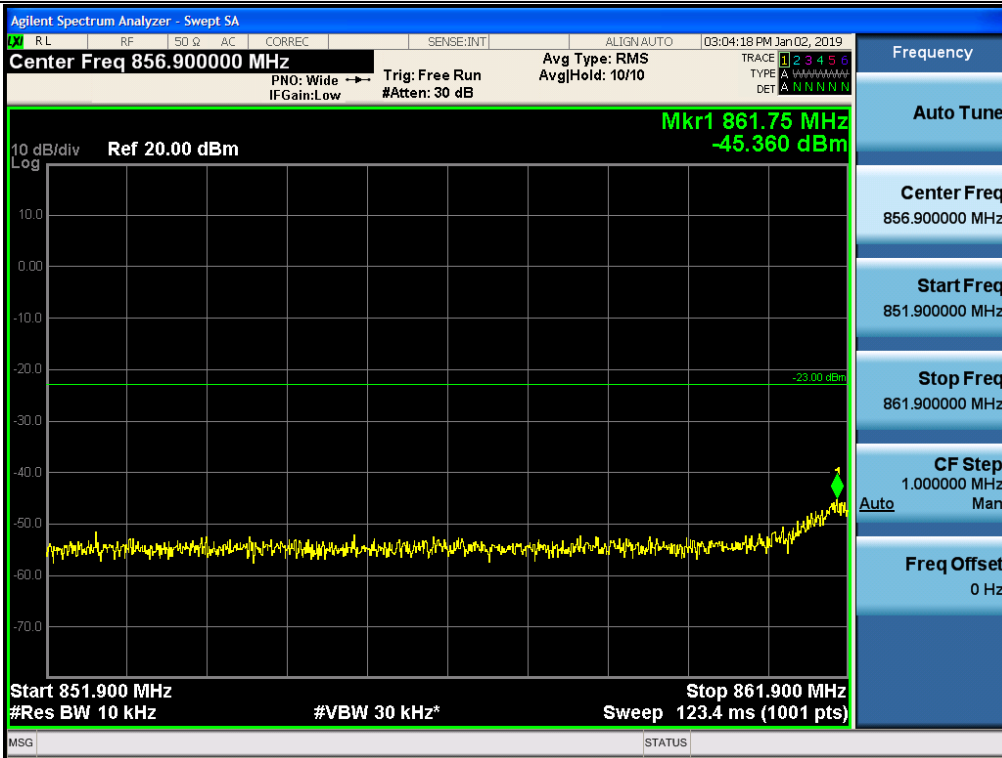

Spurious / Upper 700 MHz / Downlink / LTE 10 MHz / Middle / 1 559 MHz ~ 1610 MHz (700 Hz (1))

Spurious / Upper 700 MHz / Downlink / LTE 10 MHz / Middle / 1 559 MHz ~ 1610 MHz (700 Hz (2))

Spurious / Upper 700 MHz / Downlink / LTE 10 MHz / Middle / 1 559 MHz ~ 1610 MHz (700 Hz (3))

Spurious / Upper 700 MHz / Downlink / LTE 10 MHz / Middle / 1 559 MHz ~ 1610 MHz (700 Hz (4))

Spurious / ESMR / Downlink / CDMA / Low / 9 kHz ~ 150 kHz

Spurious / ESMR / Downlink / CDMA / Low / 150 kHz ~ 30 MHz

Spurious / ESMR / Downlink / CDMA / Low / 30 MHz ~ Low edge -10.1 MHz

Spurious / ESMR / Downlink / CDMA / Low / Low edge - 10.1 MHz ~ Low edge - 100 kHz

Spurious / ESMR / Downlink / CDMA / Low / High Edge + 100 kHz ~ High Edge + 10.1 MHz