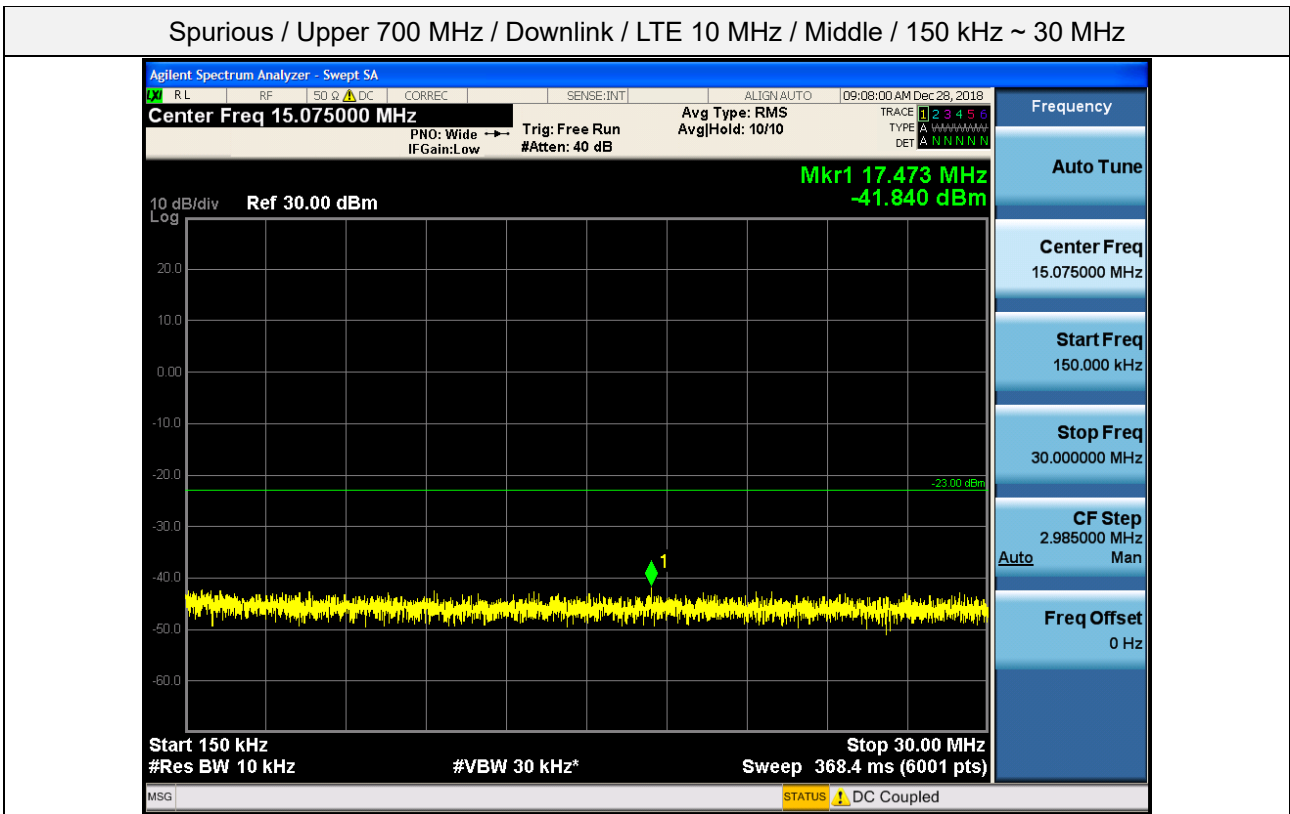

Spurious / Upper 700 MHz / Downlink / LTE 5 MHz / High / 2 GHz ~ 4 GHz

Spurious / Upper 700 MHz / Downlink / LTE 5 MHz / High / 4 GHz ~ 6 GHz

Spurious / Upper 700 MHz / Downlink / LTE 5 MHz / High / 6 GHz ~ 8 GHz

Spurious / Upper 700 MHz / Downlink / LTE 5 MHz / High / 763 MHz ~ 775 MHz

Spurious / Upper 700 MHz / Downlink / LTE 5 MHz / High / 1 559 MHz ~ 1610 MHz (700 Hz (1))

Spurious / Upper 700 MHz / Downlink / LTE 5 MHz / High / 1 559 MHz ~ 1610 MHz (700 Hz (2))

Spurious / Upper 700 MHz / Downlink / LTE 5 MHz / High / 1 559 MHz ~ 1610 MHz (700 Hz (3))

Spurious / Upper 700 MHz / Downlink / LTE 5 MHz / High / 1 559 MHz ~ 1610 MHz (700 Hz (4))

Spurious / Upper 700 MHz / Downlink / LTE 10 MHz / Middle / 30 MHz ~ Low edge -10.1 MHz

Spurious / Upper 700 MHz / Downlink / LTE 10 MHz / Middle / Low edge - 10.1 MHz ~ Low edge - 100 kHz

Spurious / Upper 700 MHz / Downlink / LTE 10 MHz / Middle / High Edge + 100 kHz ~ High Edge + 10.1 MHz