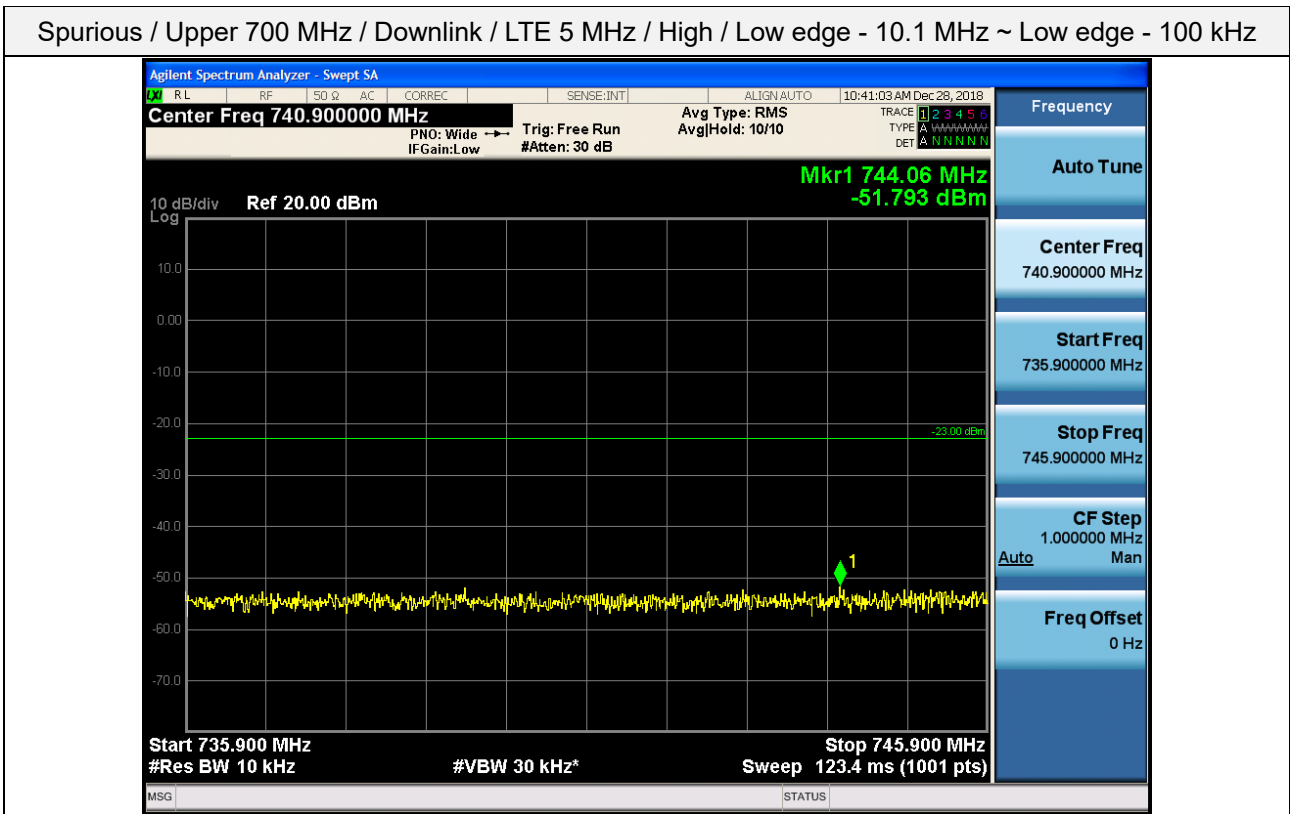

Spurious / Upper 700 MHz / Downlink / LTE 5 MHz / Middle / 1 559 MHz ~ 1610 MHz (700 Hz (2))

Spurious / Upper 700 MHz / Downlink / LTE 5 MHz / Middle / 1 559 MHz ~ 1610 MHz (700 Hz (3))

Spurious / Upper 700 MHz / Downlink / LTE 5 MHz / Middle / 1 559 MHz ~ 1610 MHz (700 Hz (4))

Spurious / Upper 700 MHz / Downlink / LTE 5 MHz / High / 9 kHz ~ 150 kHz

Spurious / Upper 700 MHz / Downlink / LTE 5 MHz / High / 150 kHz ~ 30 MHz

Spurious / Upper 700 MHz / Downlink / LTE 5 MHz / High / 30 MHz ~ Low edge -10.1 MHz

Spurious / Upper 700 MHz / Downlink / LTE 5 MHz / High / Low edge - 10.1 MHz ~ Low edge - 100 kHz

Spurious / Upper 700 MHz / Downlink / LTE 5 MHz / High / High Edge + 100 kHz ~ High Edge + 10.1 MHz

Spurious / Upper 700 MHz / Downlink / LTE 5 MHz / High / High Edge + 10.1 MHz ~ 2 GHz

Spurious / Upper 700 MHz / Downlink / LTE 5 MHz / High / 2 GHz ~ 4 GHz

Spurious / Upper 700 MHz / Downlink / LTE 5 MHz / High / 4 GHz ~ 6 GHz

Spurious / Upper 700 MHz / Downlink / LTE 5 MHz / High / 6 GHz ~ 8 GHz