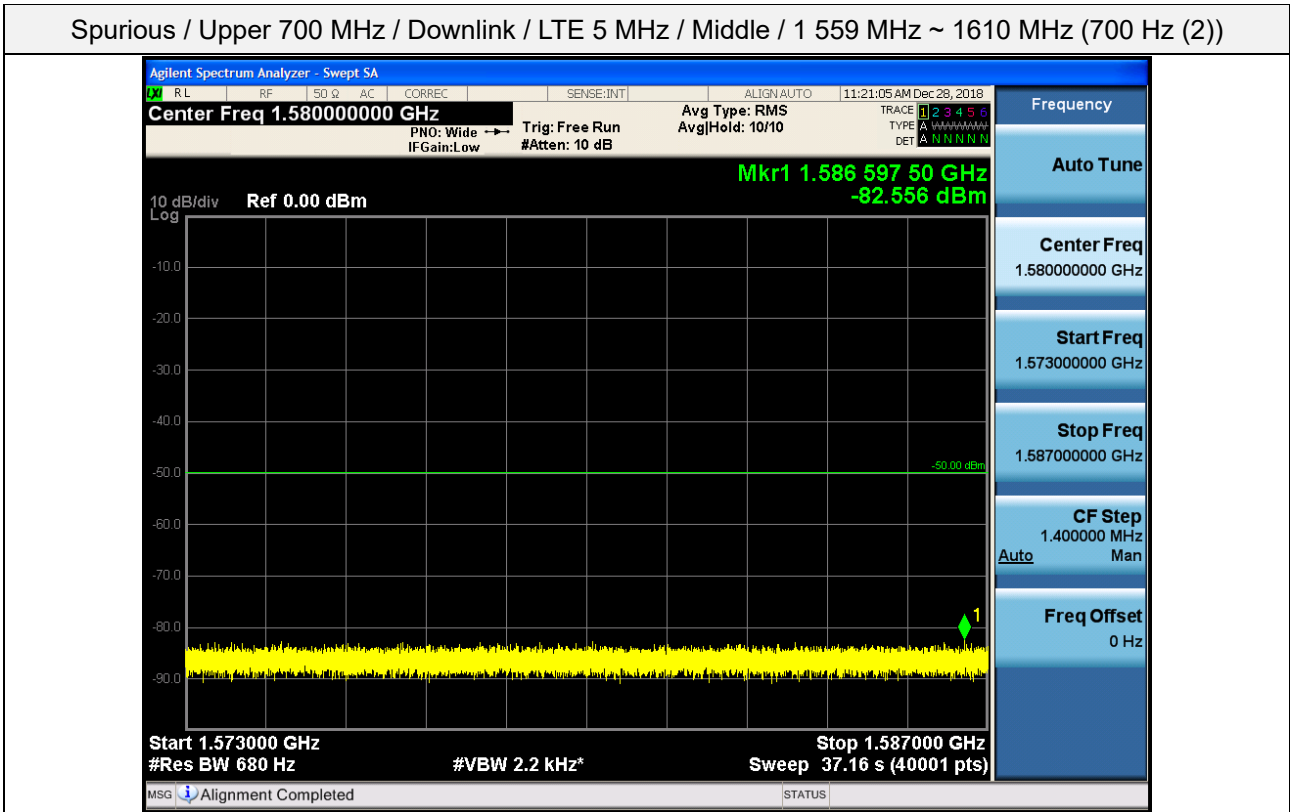

Spurious / Upper 700 MHz / Downlink / LTE 5 MHz / Middle / High Edge + 10.1 MHz ~ 2 GHz

Spurious / Upper 700 MHz / Downlink / LTE 5 MHz / Middle / 2 GHz ~ 4 GHz

Spurious / Upper 700 MHz / Downlink / LTE 5 MHz / Middle / 4 GHz ~ 6 GHz

Spurious / Upper 700 MHz / Downlink / LTE 5 MHz / Middle / 6 GHz ~ 8 GHz

Spurious / Upper 700 MHz / Downlink / LTE 5 MHz / Middle / 763 MHz ~ 775 MHz

Spurious / Upper 700 MHz / Downlink / LTE 5 MHz / Middle / 1 559 MHz ~ 1610 MHz (700 Hz (1))

Spurious / Upper 700 MHz / Downlink / LTE 5 MHz / Middle / 1 559 MHz ~ 1610 MHz (700 Hz (2))

Spurious / Upper 700 MHz / Downlink / LTE 5 MHz / Middle / 1 559 MHz ~ 1610 MHz (700 Hz (3))

Spurious / Upper 700 MHz / Downlink / LTE 5 MHz / Middle / 1 559 MHz ~ 1610 MHz (700 Hz (4))

Spurious / Upper 700 MHz / Downlink / LTE 5 MHz / High / 9 kHz ~ 150 kHz

Spurious / Upper 700 MHz / Downlink / LTE 5 MHz / High / 150 kHz ~ 30 MHz

Spurious / Upper 700 MHz / Downlink / LTE 5 MHz / High / 30 MHz ~ Low edge -10.1 MHz