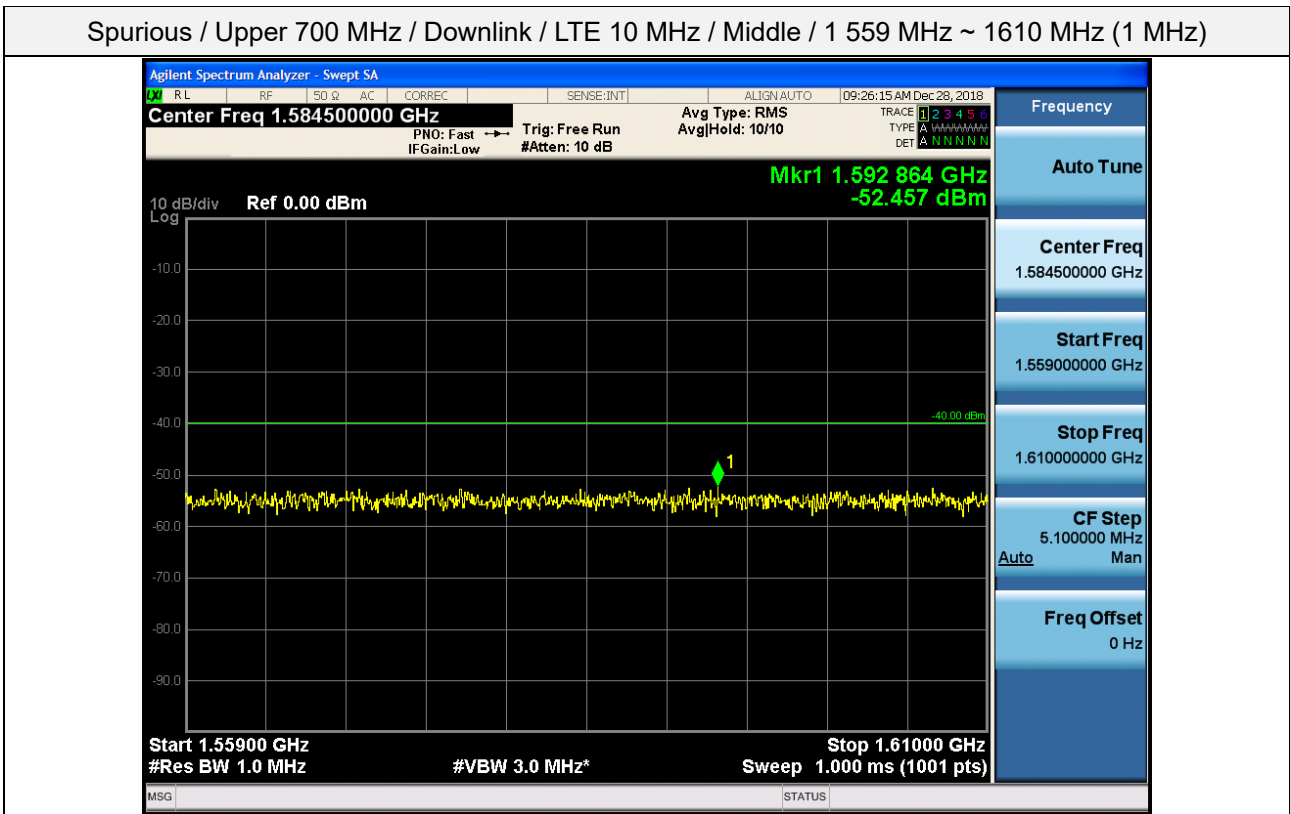

Spurious / Upper 700 MHz / Downlink / LTE 10 MHz / Middle / Low edge - 10.1 MHz ~ Low edge - 100 kHz

Spurious / Upper 700 MHz / Downlink / LTE 10 MHz / Middle / High Edge + 100 kHz ~ High Edge + 10.1 MHz

Spurious / Upper 700 MHz / Downlink / LTE 10 MHz / Middle / High Edge + 10.1 MHz ~ 2 GHz

Spurious / Upper 700 MHz / Downlink / LTE 10 MHz / Middle / 2 GHz ~ 4 GHz

Spurious / Upper 700 MHz / Downlink / LTE 10 MHz / Middle / 4 GHz ~ 6 GHz

Spurious / Upper 700 MHz / Downlink / LTE 10 MHz / Middle / 1 559 MHz ~ 1610 MHz (700 Hz (1))

Spurious / Upper 700 MHz / Downlink / LTE 10 MHz / Middle / 1 559 MHz ~ 1610 MHz (700 Hz (2))

Spurious / Upper 700 MHz / Downlink / LTE 10 MHz / Middle / 1 559 MHz ~ 1610 MHz (700 Hz (3))