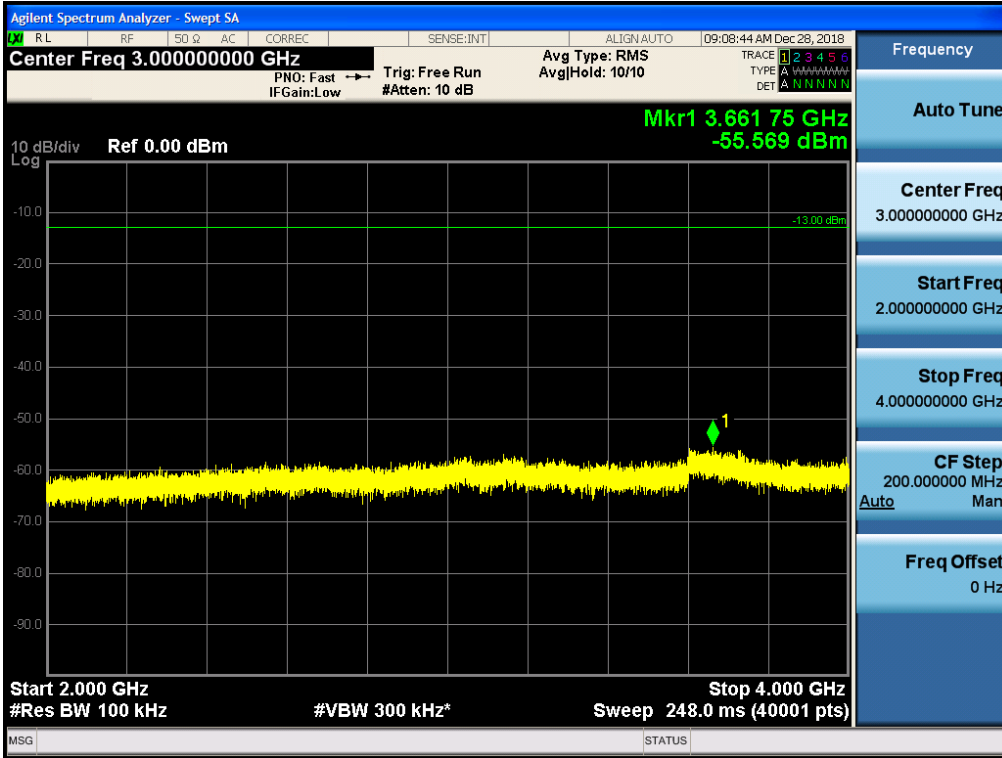

Spurious / Upper 700 MHz / Downlink / LTE 5 MHz / High / 1 559 MHz ~ 1610 MHz (700 Hz (3))

Spurious / Upper 700 MHz / Downlink / LTE 5 MHz / High / 1 559 MHz ~ 1610 MHz (700 Hz (4))

Spurious / Upper 700 MHz / Downlink / LTE 10 MHz / Middle / 30 MHz ~ Low edge -10.1 MHz

Spurious / Upper 700 MHz / Downlink / LTE 10 MHz / Middle / Low edge - 10.1 MHz ~ Low edge - 100 kHz

Spurious / Upper 700 MHz / Downlink / LTE 10 MHz / Middle / High Edge + 100 kHz ~ High Edge + 10.1 MHz

Spurious / Upper 700 MHz / Downlink / LTE 10 MHz / Middle / High Edge + 10.1 MHz ~ 2 GHz

Spurious / Upper 700 MHz / Downlink / LTE 10 MHz / Middle / 2 GHz ~ 4 GHz

Spurious / Upper 700 MHz / Downlink / LTE 10 MHz / Middle / 4 GHz ~ 6 GHz