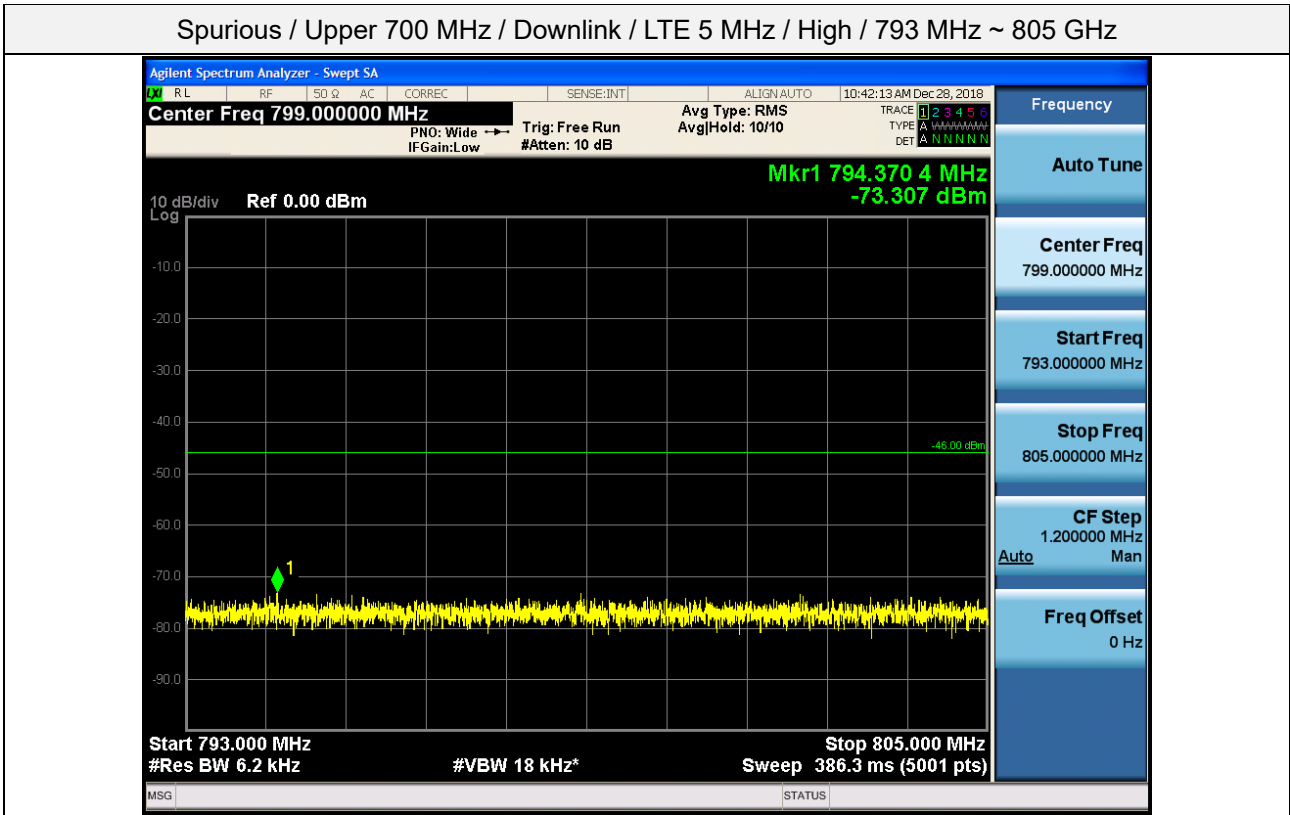

Spurious / Upper 700 MHz / Downlink / LTE 5 MHz / High / Low edge - 10.1 MHz ~ Low edge - 100 kHz

Spurious / Upper 700 MHz / Downlink / LTE 5 MHz / High / High Edge + 100 kHz ~ High Edge + 10.1 MHz

Spurious / Upper 700 MHz / Downlink / LTE 5 MHz / High / High Edge + 10.1 MHz ~ 2 GHz

Spurious / Upper 700 MHz / Downlink / LTE 5 MHz / High / 2 GHz ~ 4 GHz

Spurious / Upper 700 MHz / Downlink / LTE 5 MHz / High / 4 GHz ~ 6 GHz

Spurious / Upper 700 MHz / Downlink / LTE 5 MHz / High / 6 GHz ~ 8 GHz

Spurious / Upper 700 MHz / Downlink / LTE 5 MHz / High / 763 MHz ~ 775 MHz

Spurious / Upper 700 MHz / Downlink / LTE 5 MHz / High / 1 559 MHz ~ 1610 MHz (700 Hz (1))

Spurious / Upper 700 MHz / Downlink / LTE 5 MHz / High / 1 559 MHz ~ 1610 MHz (700 Hz (2))

Spurious / Upper 700 MHz / Downlink / LTE 5 MHz / High / 1 559 MHz ~ 1610 MHz (700 Hz (3))

Spurious / Upper 700 MHz / Downlink / LTE 5 MHz / High / 1 559 MHz ~ 1610 MHz (700 Hz (4))

Spurious / Upper 700 MHz / Downlink / LTE 10 MHz / Middle / 30 MHz ~ Low edge -10.1 MHz