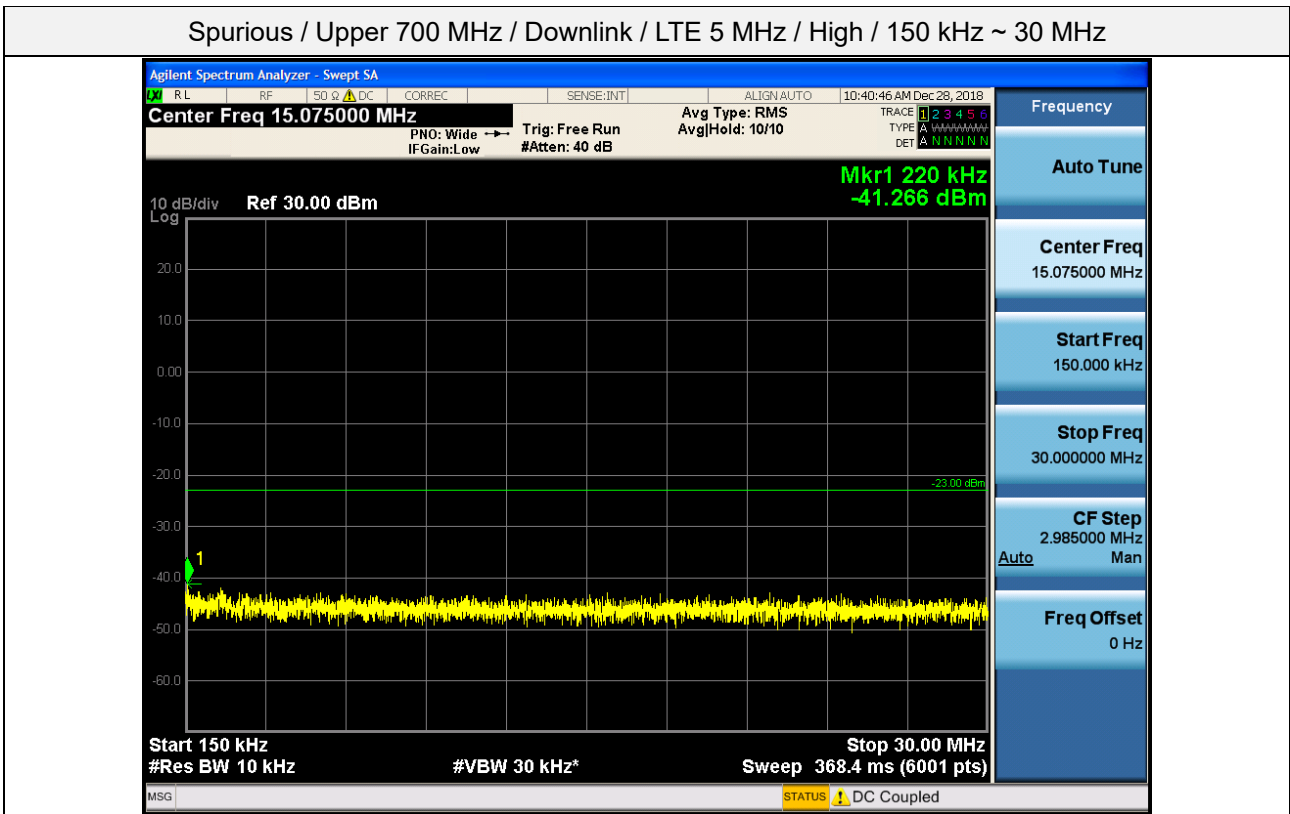

Spurious / Upper 700 MHz / Downlink / LTE 5 MHz / Middle / 6 GHz ~ 8 GHz

Spurious / Upper 700 MHz / Downlink / LTE 5 MHz / Middle / 763 MHz ~ 775 MHz

Spurious / Upper 700 MHz / Downlink / LTE 5 MHz / Middle / 1 559 MHz ~ 1610 MHz (700 Hz (1))

Spurious / Upper 700 MHz / Downlink / LTE 5 MHz / Middle / 1 559 MHz ~ 1610 MHz (700 Hz (2))

Spurious / Upper 700 MHz / Downlink / LTE 5 MHz / Middle / 1 559 MHz ~ 1610 MHz (700 Hz (3))

Spurious / Upper 700 MHz / Downlink / LTE 5 MHz / Middle / 1 559 MHz ~ 1610 MHz (700 Hz (4))

Spurious / Upper 700 MHz / Downlink / LTE 5 MHz / High / 9 kHz ~ 150 kHz

Spurious / Upper 700 MHz / Downlink / LTE 5 MHz / High / 150 kHz ~ 30 MHz

Spurious / Upper 700 MHz / Downlink / LTE 5 MHz / High / 30 MHz ~ Low edge -10.1 MHz

Spurious / Upper 700 MHz / Downlink / LTE 5 MHz / High / Low edge - 10.1 MHz ~ Low edge - 100 kHz

Spurious / Upper 700 MHz / Downlink / LTE 5 MHz / High / High Edge + 100 kHz ~ High Edge + 10.1 MHz

Spurious / Upper 700 MHz / Downlink / LTE 5 MHz / High / High Edge + 10.1 MHz ~ 2 GHz