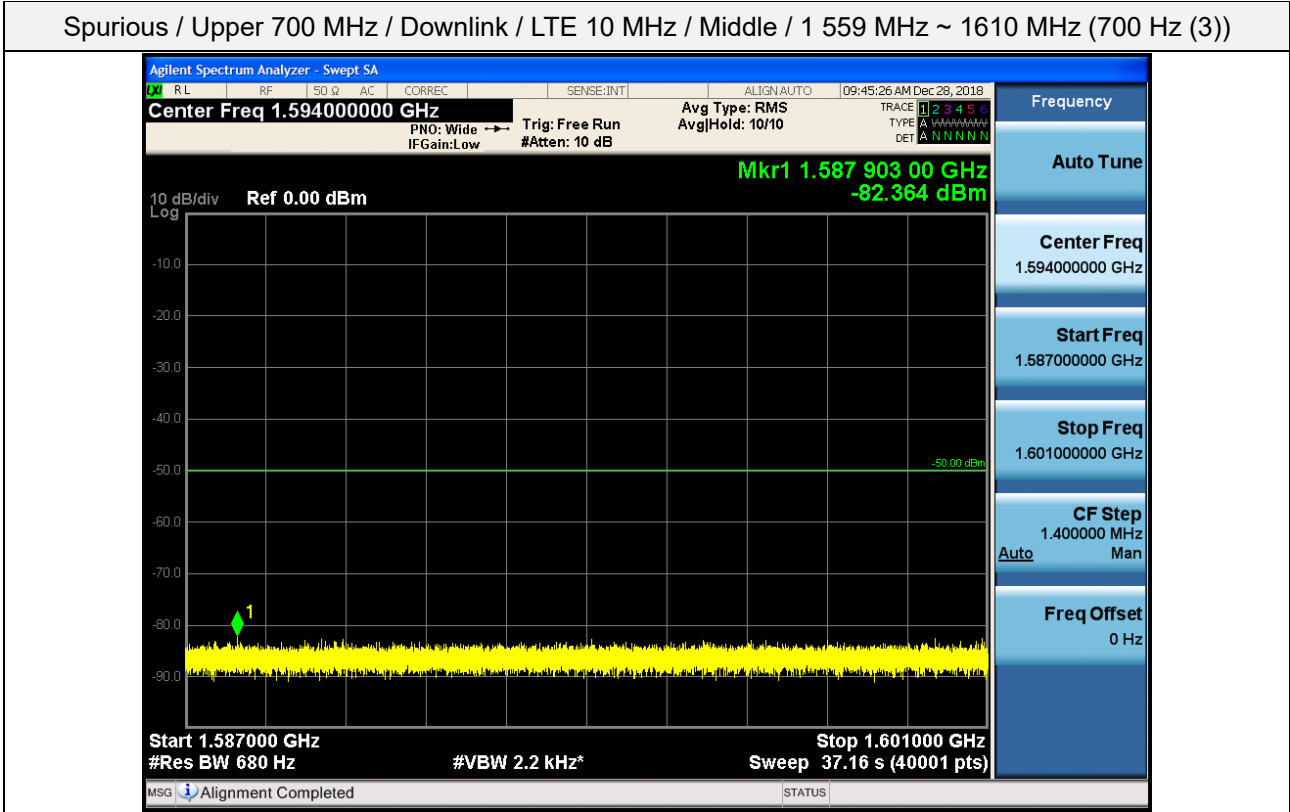

Spurious / Upper 700 MHz / Downlink / LTE 10 MHz / Middle / Low edge - 10.1 MHz ~ Low edge - 100 kHz

Spurious / Upper 700 MHz / Downlink / LTE 10 MHz / Middle / High Edge + 100 kHz ~ High Edge + 10.1 MHz

Spurious / Upper 700 MHz / Downlink / LTE 10 MHz / Middle / High Edge + 10.1 MHz ~ 2 GHz

Spurious / Upper 700 MHz / Downlink / LTE 10 MHz / Middle / 2 GHz ~ 4 GHz

Spurious / Upper 700 MHz / Downlink / LTE 10 MHz / Middle / 4 GHz ~ 6 GHz

Spurious / Upper 700 MHz / Downlink / LTE 10 MHz / Middle / 1 559 MHz ~ 1610 MHz (700 Hz (1))

Spurious / Upper 700 MHz / Downlink / LTE 10 MHz / Middle / 1 559 MHz ~ 1610 MHz (700 Hz (2))

Spurious / Upper 700 MHz / Downlink / LTE 10 MHz / Middle / 1 559 MHz ~ 1610 MHz (700 Hz (3))