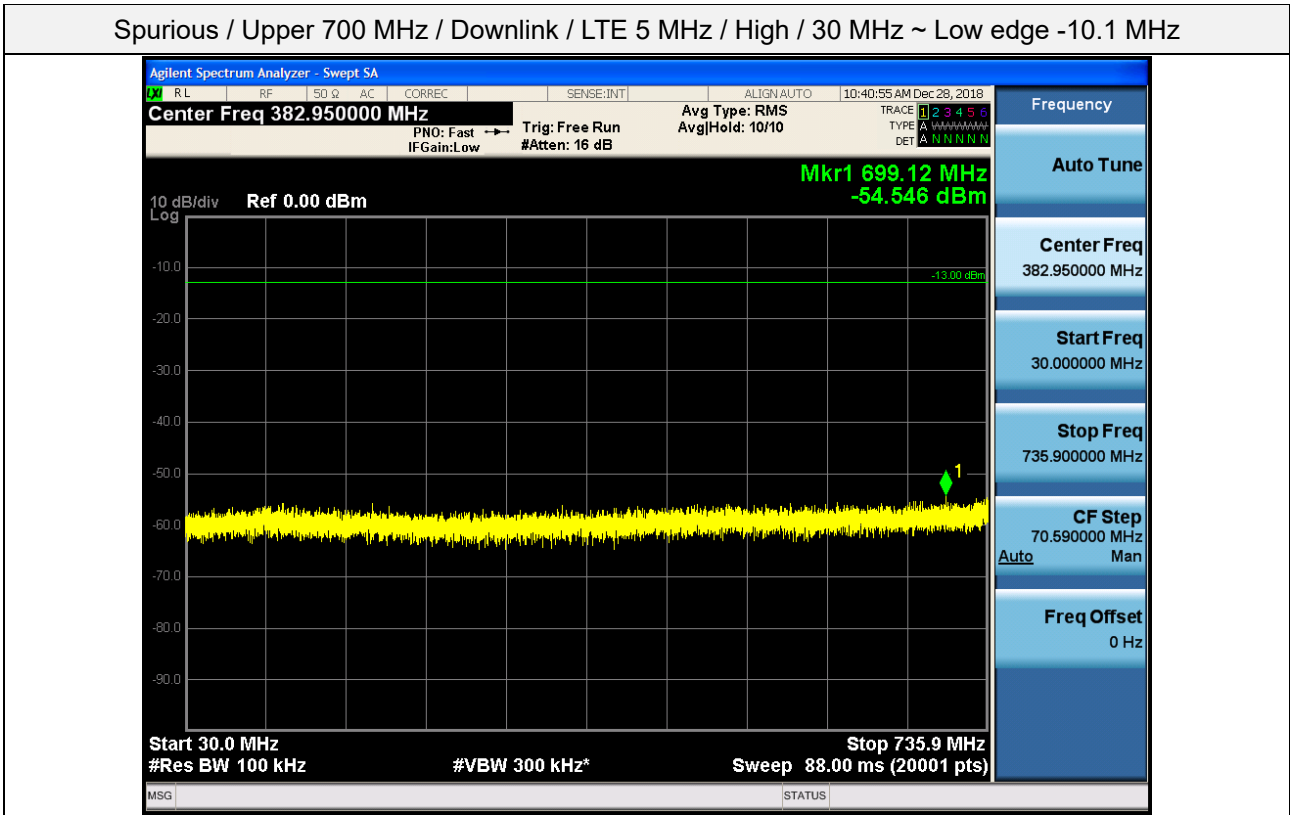

Spurious / Upper 700 MHz / Downlink / LTE 5 MHz / Middle / 6 GHz ~ 8 GHz

Spurious / Upper 700 MHz / Downlink / LTE 5 MHz / Middle / 763 MHz ~ 775 MHz

Spurious / Upper 700 MHz / Downlink / LTE 5 MHz / Middle / 1 559 MHz ~ 1610 MHz (700 Hz (1))

Spurious / Upper 700 MHz / Downlink / LTE 5 MHz / Middle / 1 559 MHz ~ 1610 MHz (700 Hz (2))

Spurious / Upper 700 MHz / Downlink / LTE 5 MHz / Middle / 1 559 MHz ~ 1610 MHz (700 Hz (3))

Spurious / Upper 700 MHz / Downlink / LTE 5 MHz / Middle / 1 559 MHz ~ 1610 MHz (700 Hz (4))

Spurious / Upper 700 MHz / Downlink / LTE 5 MHz / High / 9 kHz ~ 150 kHz

Spurious / Upper 700 MHz / Downlink / LTE 5 MHz / High / 150 kHz ~ 30 MHz

Spurious / Upper 700 MHz / Downlink / LTE 5 MHz / High / 30 MHz ~ Low edge -10.1 MHz

Spurious / Upper 700 MHz / Downlink / LTE 5 MHz / High / Low edge - 10.1 MHz ~ Low edge - 100 kHz

Spurious / Upper 700 MHz / Downlink / LTE 5 MHz / High / High Edge + 100 kHz ~ High Edge + 10.1 MHz

Spurious / Upper 700 MHz / Downlink / LTE 5 MHz / High / High Edge + 10.1 MHz ~ 2 GHz