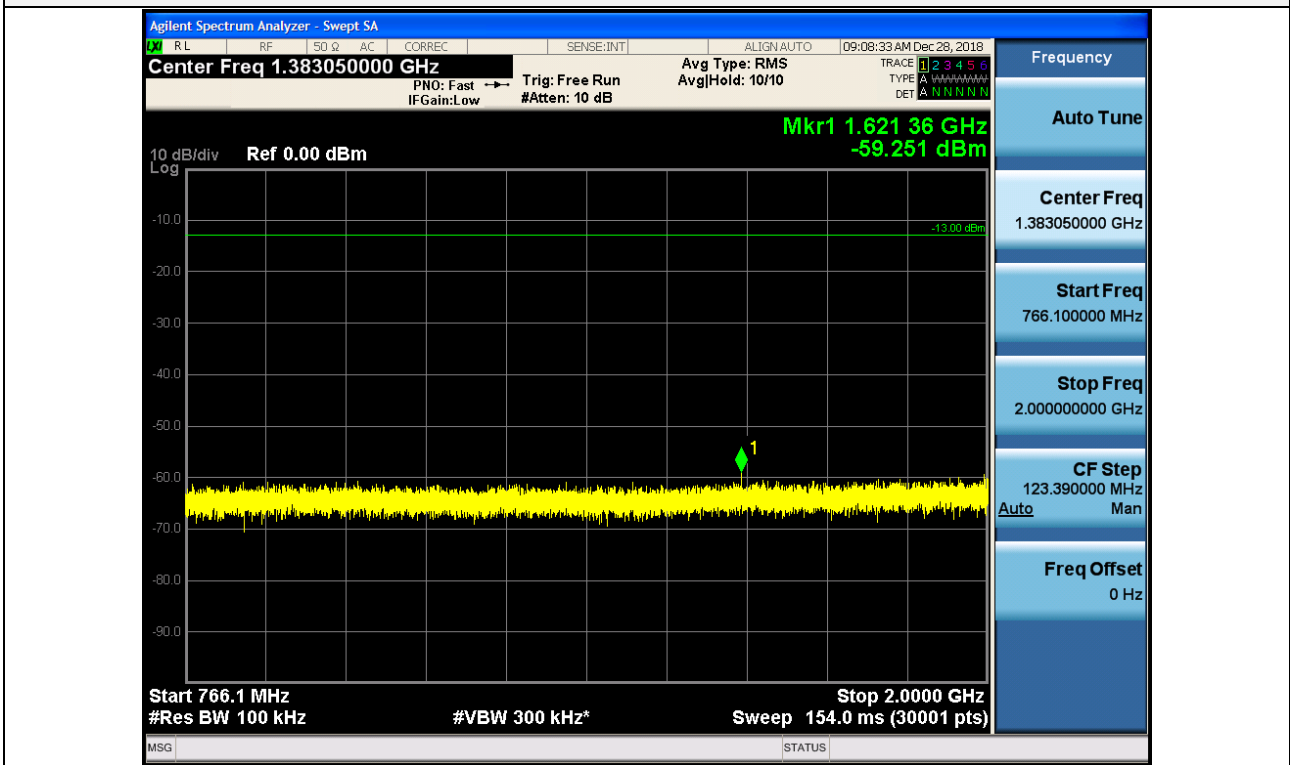

Spurious / Upper 700 MHz / Downlink / LTE 5 MHz / High / 763 MHz ~ 775 MHz

Spurious / Upper 700 MHz / Downlink / LTE 5 MHz / High / 1 559 MHz ~ 1610 MHz (700 Hz (1))

Spurious / Upper 700 MHz / Downlink / LTE 5 MHz / High / 1 559 MHz ~ 1610 MHz (700 Hz (2))

Spurious / Upper 700 MHz / Downlink / LTE 5 MHz / High / 1 559 MHz ~ 1610 MHz (700 Hz (3))

Spurious / Upper 700 MHz / Downlink / LTE 5 MHz / High / 1 559 MHz ~ 1610 MHz (700 Hz (4))

Spurious / Upper 700 MHz / Downlink / LTE 10 MHz / Middle / 30 MHz ~ Low edge -10.1 MHz

Spurious / Upper 700 MHz / Downlink / LTE 10 MHz / Middle / Low edge - 10.1 MHz ~ Low edge - 100 kHz

Spurious / Upper 700 MHz / Downlink / LTE 10 MHz / Middle / High Edge + 100 kHz ~ High Edge + 10.1 MHz

Spurious / Upper 700 MHz / Downlink / LTE 10 MHz / Middle / High Edge + 10.1 MHz ~ 2 GHz

Spurious / Upper 700 MHz / Downlink / LTE 10 MHz / Middle / 2 GHz ~ 4 GHz

Spurious / Upper 700 MHz / Downlink / LTE 10 MHz / Middle / 4 GHz ~ 6 GHz