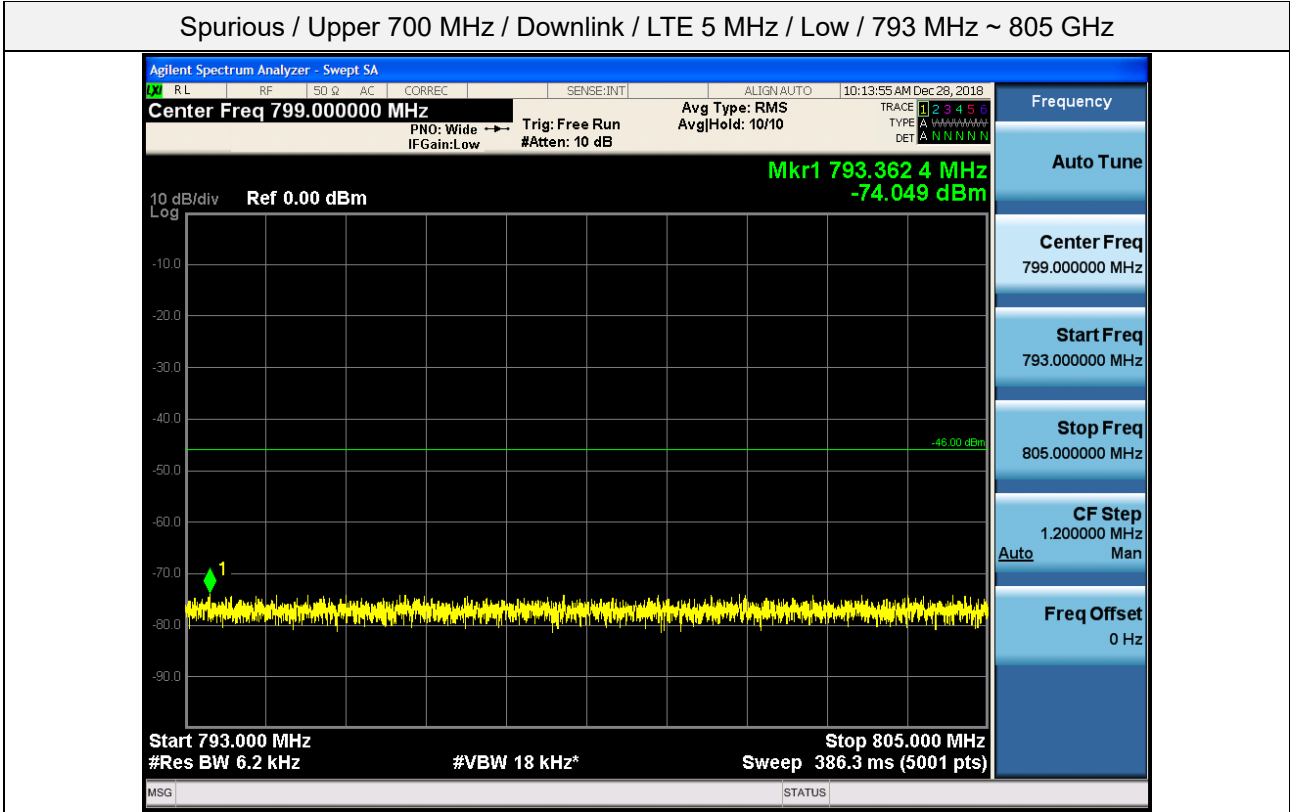

Spurious / Upper 700 MHz / Downlink / LTE 5 MHz / Low / 30 MHz ~ Low edge -10.1 MHz

Spurious / Upper 700 MHz / Downlink / LTE 5 MHz / Low / Low edge - 10.1 MHz ~ Low edge - 100 kHz

Spurious / Upper 700 MHz / Downlink / LTE 5 MHz / Low / High Edge + 100 kHz ~ High Edge + 10.1 MHz

Spurious / Upper 700 MHz / Downlink / LTE 5 MHz / Low / High Edge + 10.1 MHz ~ 2 GHz

Spurious / Upper 700 MHz / Downlink / LTE 5 MHz / Low / 2 GHz ~ 4 GHz

Spurious / Upper 700 MHz / Downlink / LTE 5 MHz / Low / 4 GHz ~ 6 GHz

Spurious / Upper 700 MHz / Downlink / LTE 5 MHz / Low / 6 GHz ~ 8 GHz

Spurious / Upper 700 MHz / Downlink / LTE 5 MHz / Low / 763 MHz ~ 775 MHz

Spurious / Upper 700 MHz / Downlink / LTE 5 MHz / Low / 793 MHz ~ 805 GHz

Spurious / Upper 700 MHz / Downlink / LTE 5 MHz / Low / 1 559 MHz ~ 1610 MHz (1 MHz)

Spurious / Upper 700 MHz / Downlink / LTE 5 MHz / Low / 1 559 MHz ~ 1610 MHz (700 Hz (1))

Spurious / Upper 700 MHz / Downlink / LTE 5 MHz / Low / 1 559 MHz ~ 1610 MHz (700 Hz (2))