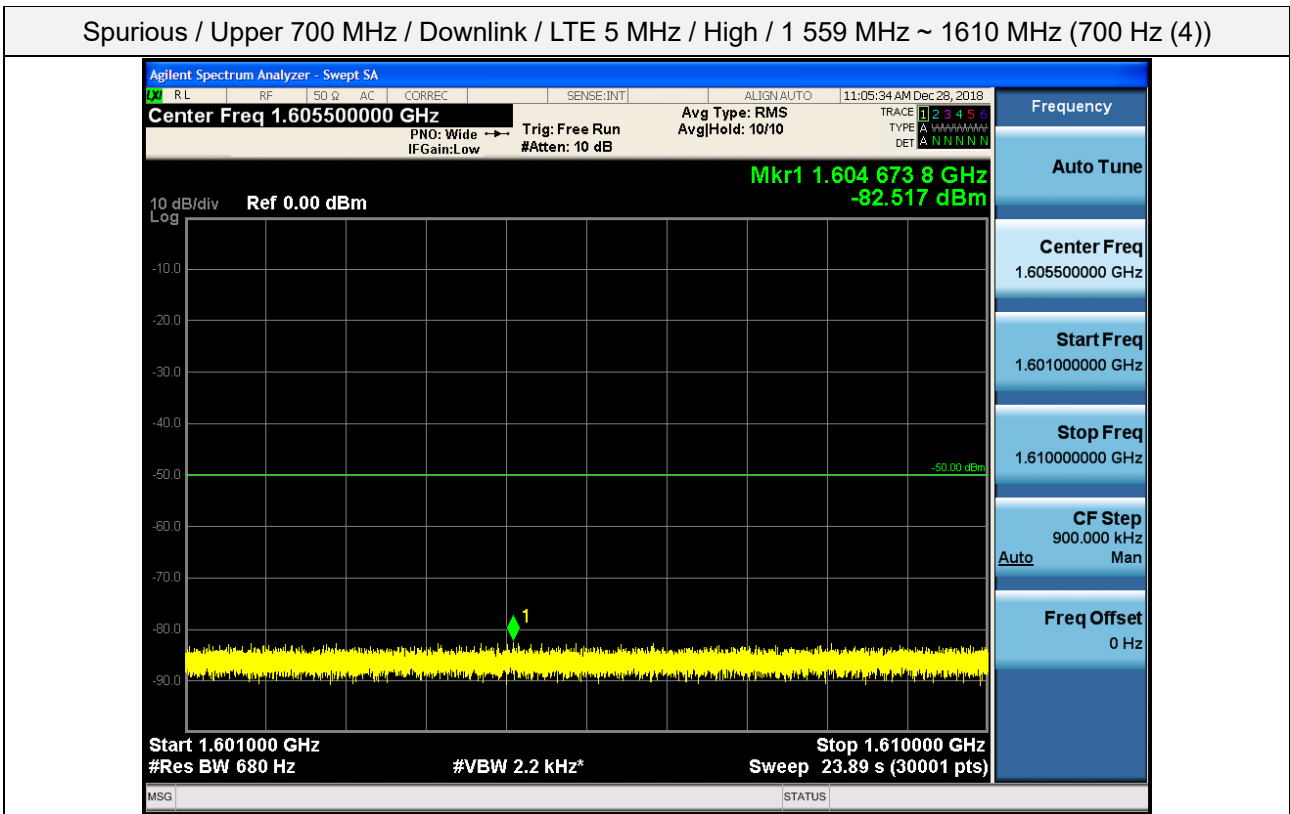

Spurious / Upper 700 MHz / Downlink / LTE 5 MHz / High / 2 GHz ~ 4 GHz

Spurious / Upper 700 MHz / Downlink / LTE 5 MHz / High / 4 GHz ~ 6 GHz

Spurious / Upper 700 MHz / Downlink / LTE 5 MHz / High / 6 GHz ~ 8 GHz

Spurious / Upper 700 MHz / Downlink / LTE 5 MHz / High / 763 MHz ~ 775 MHz

Spurious / Upper 700 MHz / Downlink / LTE 5 MHz / High / 1 559 MHz ~ 1610 MHz (700 Hz (1))

Spurious / Upper 700 MHz / Downlink / LTE 5 MHz / High / 1 559 MHz ~ 1610 MHz (700 Hz (2))

Spurious / Upper 700 MHz / Downlink / LTE 5 MHz / High / 1 559 MHz ~ 1610 MHz (700 Hz (3))

Spurious / Upper 700 MHz / Downlink / LTE 5 MHz / High / 1 559 MHz ~ 1610 MHz (700 Hz (4))

Spurious / Upper 700 MHz / Downlink / LTE 10 MHz / Middle / 30 MHz ~ Low edge -10.1 MHz

Spurious / Upper 700 MHz / Downlink / LTE 10 MHz / Middle / Low edge - 10.1 MHz ~ Low edge - 100 kHz

Spurious / Upper 700 MHz / Downlink / LTE 10 MHz / Middle / High Edge + 100 kHz ~ High Edge + 10.1 MHz