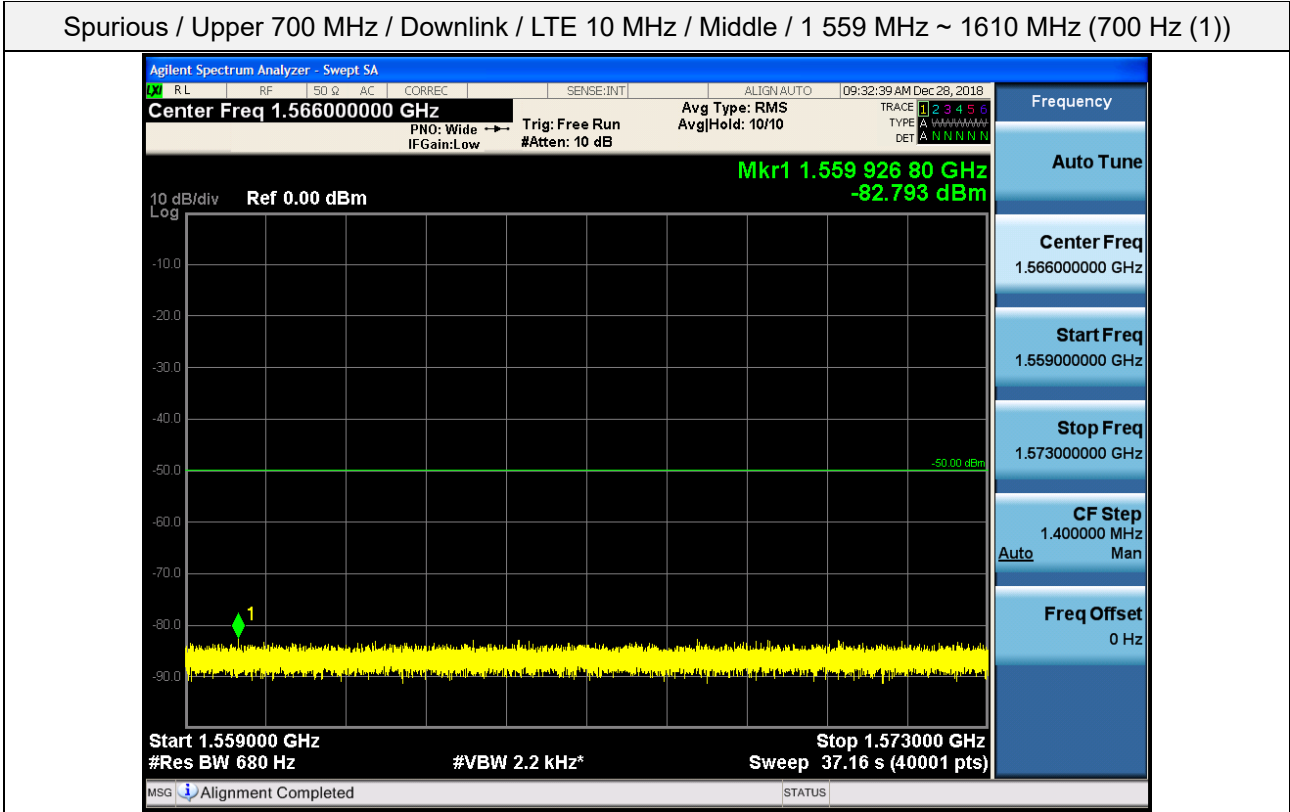

Spurious / Upper 700 MHz / Downlink / LTE 10 MHz / Middle / Low edge - 10.1 MHz ~ Low edge - 100 kHz

Spurious / Upper 700 MHz / Downlink / LTE 10 MHz / Middle / High Edge + 100 kHz ~ High Edge + 10.1 MHz

Spurious / Upper 700 MHz / Downlink / LTE 10 MHz / Middle / High Edge + 10.1 MHz ~ 2 GHz

Spurious / Upper 700 MHz / Downlink / LTE 10 MHz / Middle / 2 GHz ~ 4 GHz

Spurious / Upper 700 MHz / Downlink / LTE 10 MHz / Middle / 4 GHz ~ 6 GHz

Spurious / Upper 700 MHz / Downlink / LTE 10 MHz / Middle / 1 559 MHz ~ 1610 MHz (700 Hz (1))

Spurious / Upper 700 MHz / Downlink / LTE 10 MHz / Middle / 1 559 MHz ~ 1610 MHz (700 Hz (2))

Spurious / Upper 700 MHz / Downlink / LTE 10 MHz / Middle / 1 559 MHz ~ 1610 MHz (700 Hz (3))