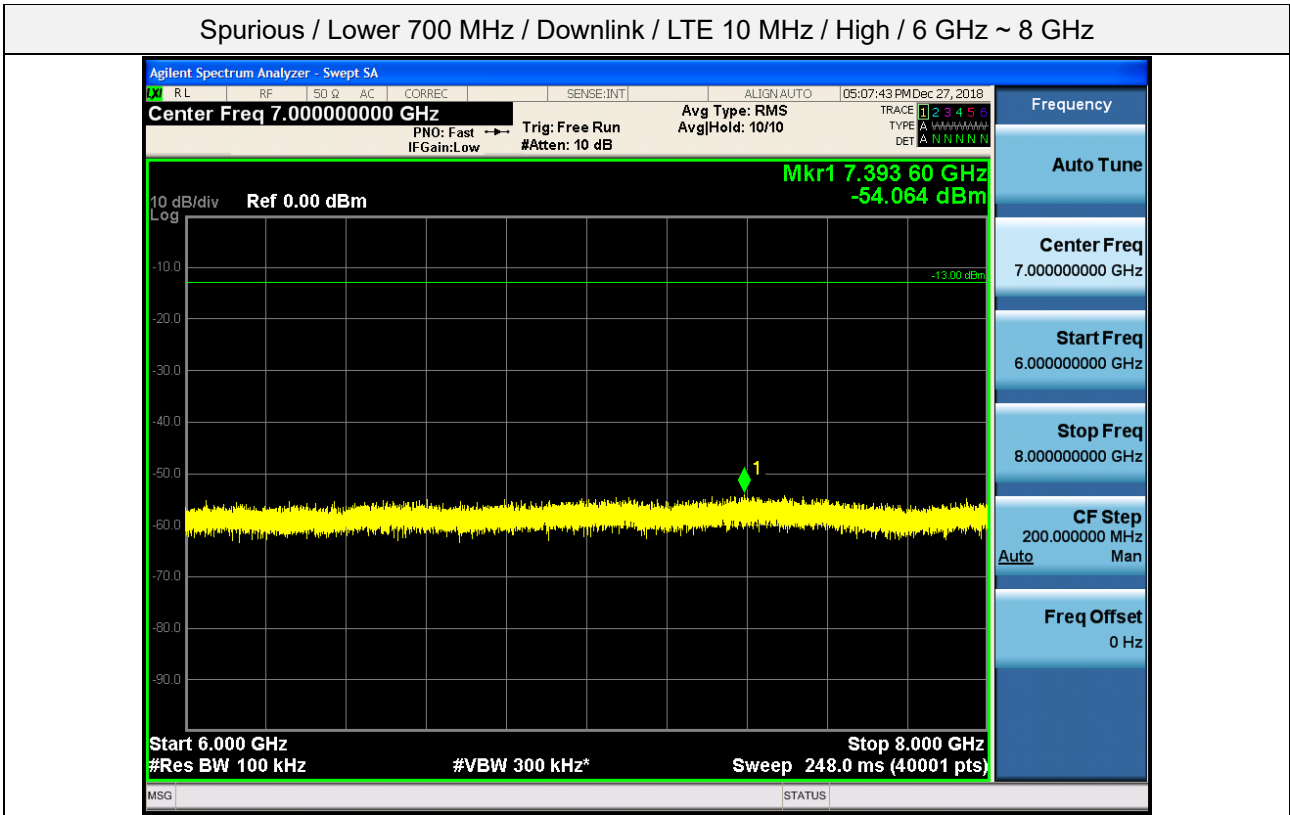

Spurious / Lower 700 MHz / Downlink / LTE 10 MHz / High / 30 MHz ~ Low edge -10.1 MHz

Spurious / Lower 700 MHz / Downlink / LTE 10 MHz / High / Low edge - 10.1 MHz ~ Low edge - 100 kHz

Spurious / Lower 700 MHz / Downlink / LTE 10 MHz / High / High Edge + 100 kHz ~ High Edge + 10.1 MHz

Spurious / Lower 700 MHz / Downlink / LTE 10 MHz / High / High Edge + 10.1 MHz ~ 2 GHz

Spurious / Lower 700 MHz / Downlink / LTE 10 MHz / High / 2 GHz ~ 4 GHz

Spurious / Lower 700 MHz / Downlink / LTE 10 MHz / High / 4 GHz ~ 6 GHz

Spurious / Lower 700 MHz / Downlink / LTE 10 MHz / High / 6 GHz ~ 8 GHz

Spurious / Upper 700 MHz / Downlink / LTE 5 MHz / Low / 9 kHz ~ 150 kHz

Spurious / Upper 700 MHz / Downlink / LTE 5 MHz / Low / 150 kHz ~ 30 MHz

Spurious / Upper 700 MHz / Downlink / LTE 5 MHz / Low / 30 MHz ~ Low edge -10.1 MHz

Spurious / Upper 700 MHz / Downlink / LTE 5 MHz / Low / Low edge - 10.1 MHz ~ Low edge - 100 kHz

Spurious / Upper 700 MHz / Downlink / LTE 5 MHz / Low / High Edge + 100 kHz ~ High Edge + 10.1 MHz