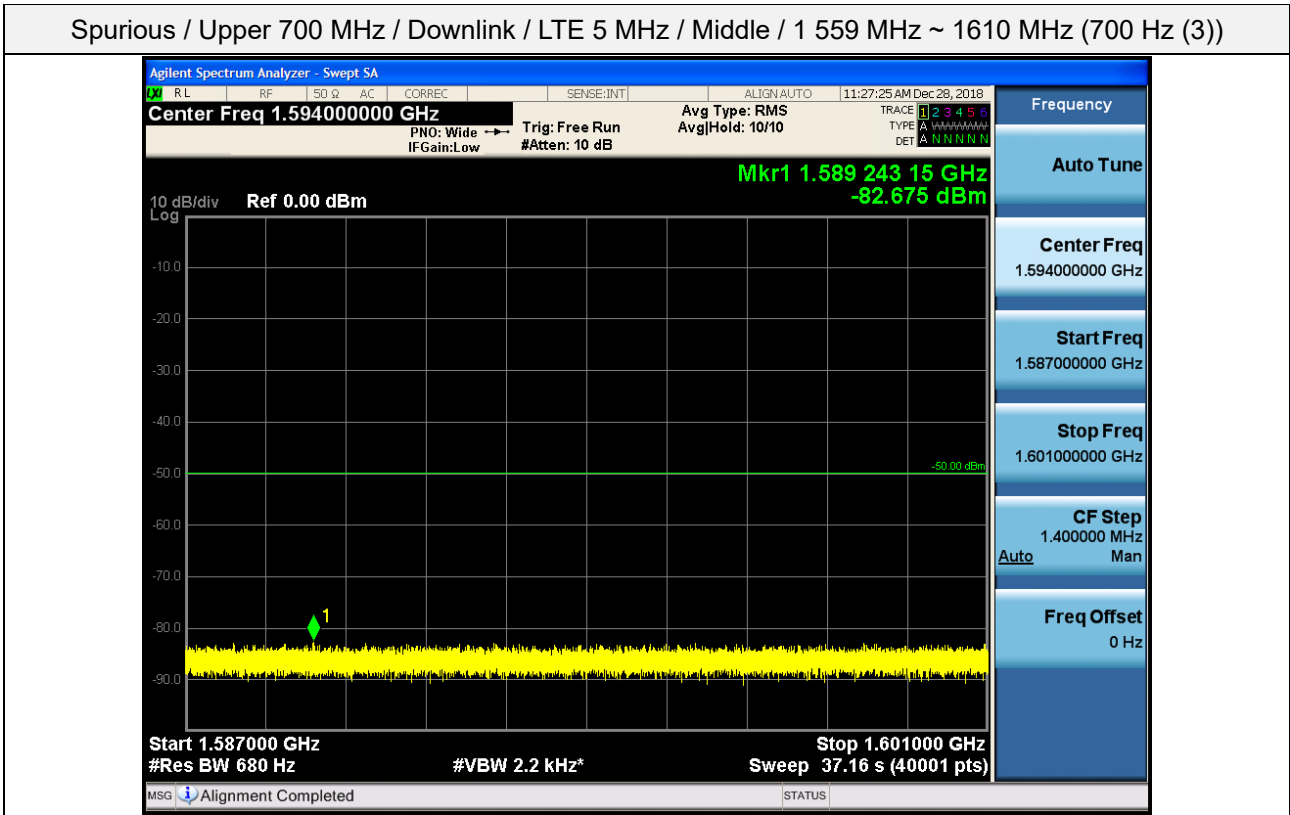

Spurious / Upper 700 MHz / Downlink / LTE 5 MHz / Middle / High Edge + 10.1 MHz ~ 2 GHz

Spurious / Upper 700 MHz / Downlink / LTE 5 MHz / Middle / 2 GHz ~ 4 GHz

Spurious / Upper 700 MHz / Downlink / LTE 5 MHz / Middle / 4 GHz ~ 6 GHz

Spurious / Upper 700 MHz / Downlink / LTE 5 MHz / Middle / 6 GHz ~ 8 GHz

Spurious / Upper 700 MHz / Downlink / LTE 5 MHz / Middle / 763 MHz ~ 775 MHz

Spurious / Upper 700 MHz / Downlink / LTE 5 MHz / Middle / 1 559 MHz ~ 1610 MHz (700 Hz (1))

Spurious / Upper 700 MHz / Downlink / LTE 5 MHz / Middle / 1 559 MHz ~ 1610 MHz (700 Hz (2))

Spurious / Upper 700 MHz / Downlink / LTE 5 MHz / Middle / 1 559 MHz ~ 1610 MHz (700 Hz (3))

Spurious / Upper 700 MHz / Downlink / LTE 5 MHz / Middle / 1 559 MHz ~ 1610 MHz (700 Hz (4))

Spurious / Upper 700 MHz / Downlink / LTE 5 MHz / High / 9 kHz ~ 150 kHz

Spurious / Upper 700 MHz / Downlink / LTE 5 MHz / High / 150 kHz ~ 30 MHz

Spurious / Upper 700 MHz / Downlink / LTE 5 MHz / High / 30 MHz ~ Low edge -10.1 MHz