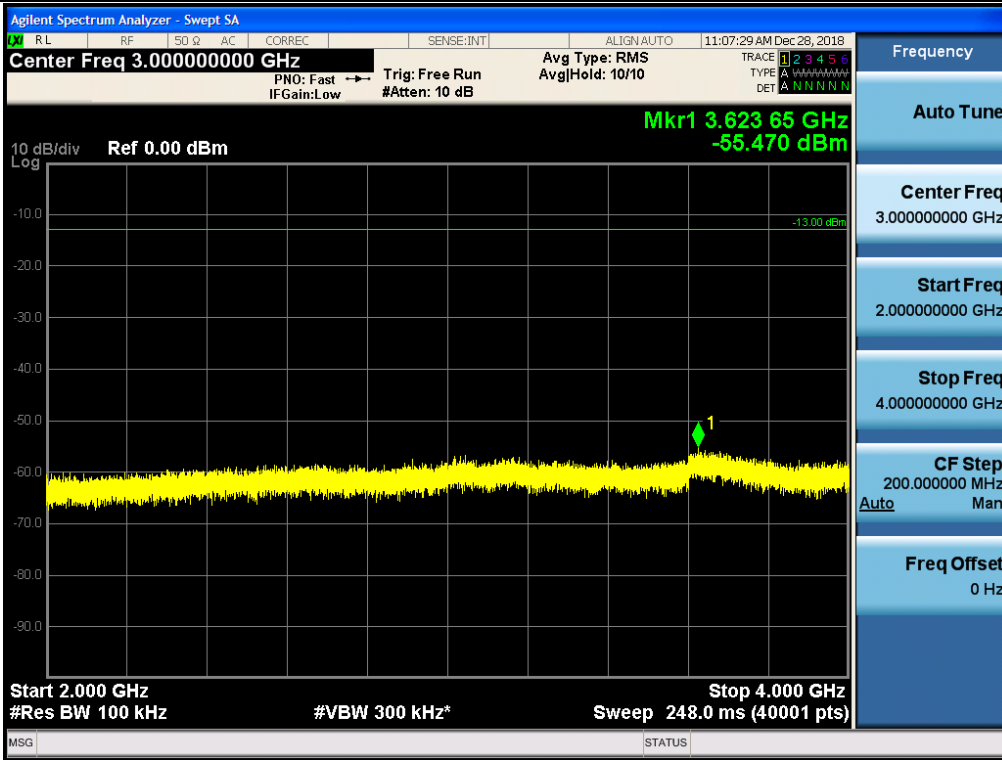

Spurious / Upper 700 MHz / Downlink / LTE 5 MHz / Low / 1 559 MHz ~ 1610 MHz (700 Hz (3))

Spurious / Upper 700 MHz / Downlink / LTE 5 MHz / Low / 1 559 MHz ~ 1610 MHz (700 Hz (4))

Spurious / Upper 700 MHz / Downlink / LTE 5 MHz / Middle / 30 MHz ~ Low edge -10.1 MHz

Spurious / Upper 700 MHz / Downlink / LTE 5 MHz / Middle / Low edge - 10.1 MHz ~ Low edge - 100 kHz

Spurious / Upper 700 MHz / Downlink / LTE 5 MHz / Middle / High Edge + 100 kHz ~ High Edge + 10.1 MHz

Spurious / Upper 700 MHz / Downlink / LTE 5 MHz / Middle / High Edge + 10.1 MHz ~ 2 GHz

Spurious / Upper 700 MHz / Downlink / LTE 5 MHz / Middle / 2 GHz ~ 4 GHz

Spurious / Upper 700 MHz / Downlink / LTE 5 MHz / Middle / 4 GHz ~ 6 GHz

Spurious / Upper 700 MHz / Downlink / LTE 5 MHz / Middle / 6 GHz ~ 8 GHz

Spurious / Upper 700 MHz / Downlink / LTE 5 MHz / Middle / 763 MHz ~ 775 MHz

Spurious / Upper 700 MHz / Downlink / LTE 5 MHz / Middle / 1 559 MHz ~ 1610 MHz (700 Hz (1))