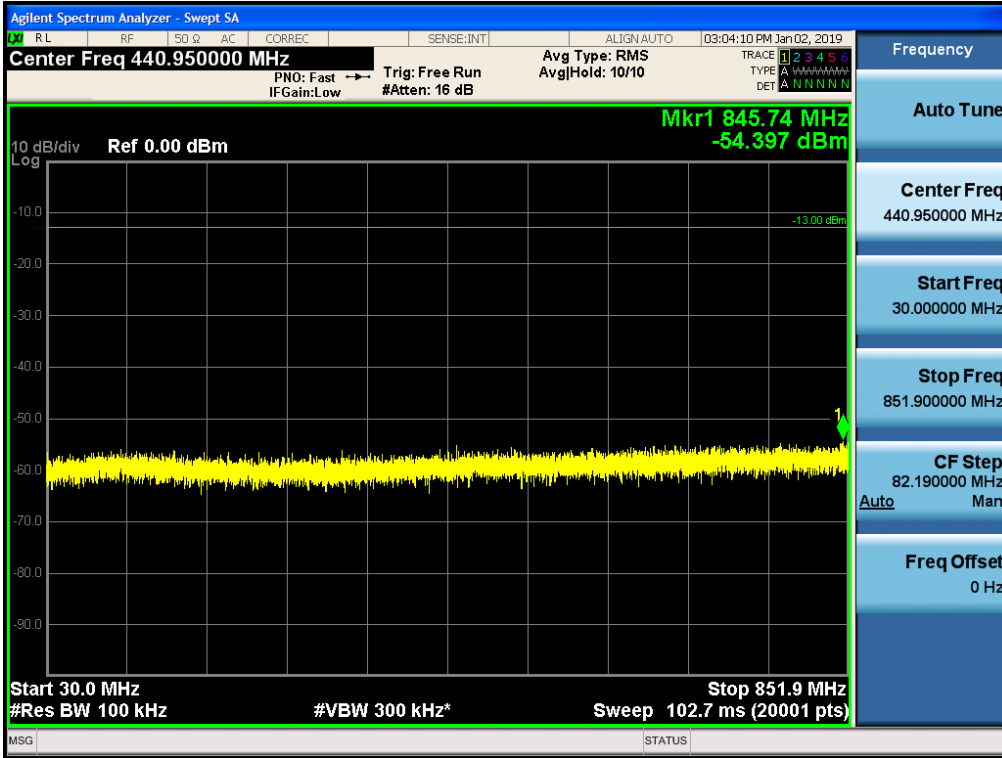

Spurious / Upper 700 MHz / Downlink / LTE 10 MHz / Middle / 1 559 MHz ~ 1610 MHz (700 Hz (1))

Spurious / Upper 700 MHz / Downlink / LTE 10 MHz / Middle / 1 559 MHz ~ 1610 MHz (700 Hz (2))

Spurious / Upper 700 MHz / Downlink / LTE 10 MHz / Middle / 1 559 MHz ~ 1610 MHz (700 Hz (3))

Spurious / Upper 700 MHz / Downlink / LTE 10 MHz / Middle / 1 559 MHz ~ 1610 MHz (700 Hz (4))

Spurious / ESMR / Downlink / CDMA / Low / 9 kHz ~ 150 kHz

Spurious / ESMR / Downlink / CDMA / Low / 150 kHz ~ 30 MHz

Spurious / ESMR / Downlink / CDMA / Low / 30 MHz ~ Low edge -10.1 MHz

Spurious / ESMR / Downlink / CDMA / Low / Low edge - 10.1 MHz ~ Low edge - 100 kHz

Spurious / ESMR / Downlink / CDMA / Low / High Edge + 100 kHz ~ High Edge + 10.1 MHz

Spurious / ESMR / Downlink / CDMA / Low / High Edge + 10 MHz ~ 1 GHz

Spurious / ESMR / Downlink / CDMA / Middle / 30 MHz ~ Low edge -10.1 MHz

Spurious / ESMR / Downlink / CDMA / Middle / Low edge - 10.1 MHz ~ Low edge - 100 kHz