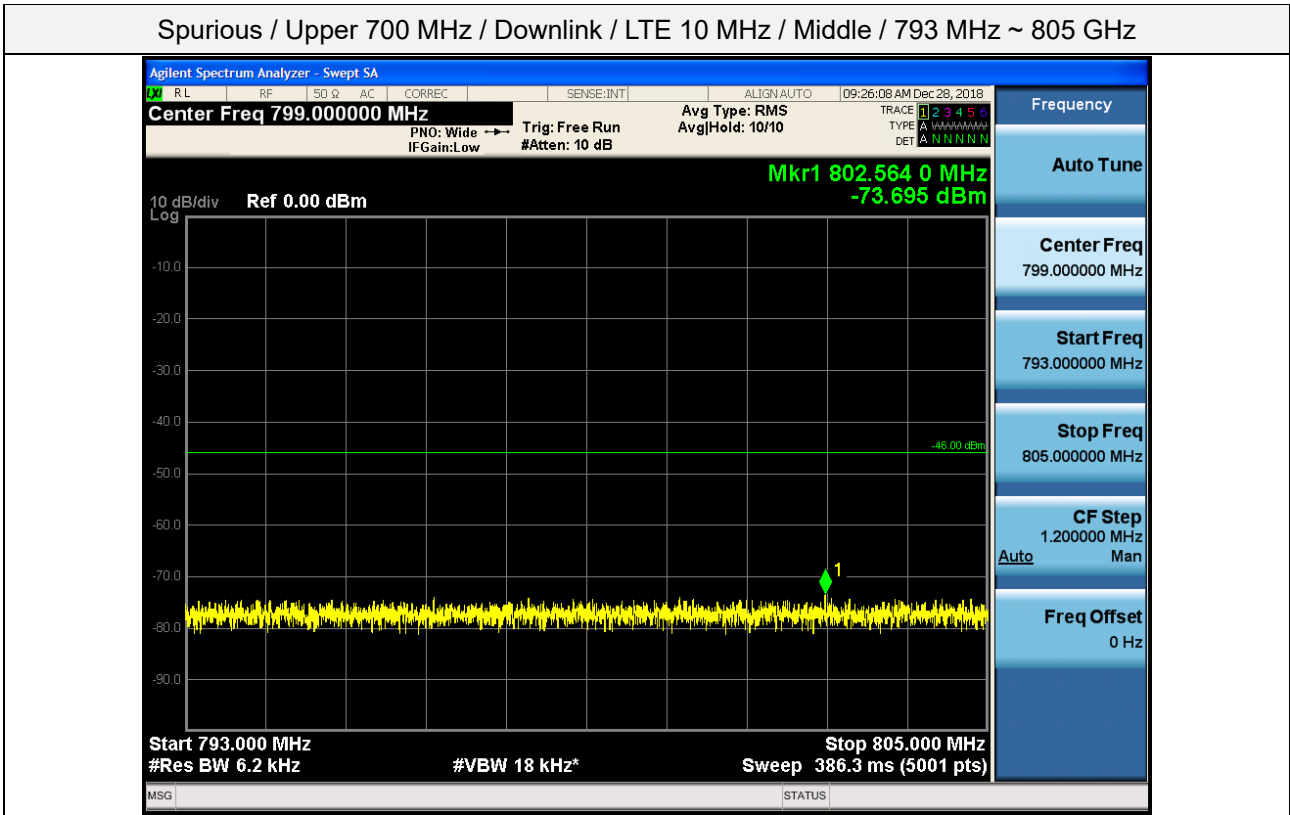

Spurious / Upper 700 MHz / Downlink / LTE 10 MHz / Middle / Low edge - 10.1 MHz ~ Low edge - 100 kHz

Spurious / Upper 700 MHz / Downlink / LTE 10 MHz / Middle / High Edge + 100 kHz ~ High Edge + 10.1 MHz

Spurious / Upper 700 MHz / Downlink / LTE 10 MHz / Middle / High Edge + 10.1 MHz ~ 2 GHz

Spurious / Upper 700 MHz / Downlink / LTE 10 MHz / Middle / 2 GHz ~ 4 GHz

Spurious / Upper 700 MHz / Downlink / LTE 10 MHz / Middle / 4 GHz ~ 6 GHz

Spurious / Upper 700 MHz / Downlink / LTE 10 MHz / Middle / 1 559 MHz ~ 1610 MHz (700 Hz (1))

Spurious / Upper 700 MHz / Downlink / LTE 10 MHz / Middle / 1 559 MHz ~ 1610 MHz (700 Hz (2))

Spurious / Upper 700 MHz / Downlink / LTE 10 MHz / Middle / 1 559 MHz ~ 1610 MHz (700 Hz (3))

Spurious / Upper 700 MHz / Downlink / LTE 10 MHz / Middle / 1 559 MHz ~ 1610 MHz (700 Hz (4))

Spurious / ESMR / Downlink / CDMA / Low / 9 kHz ~ 150 kHz

Spurious / ESMR / Downlink / CDMA / Low / 150 kHz ~ 30 MHz