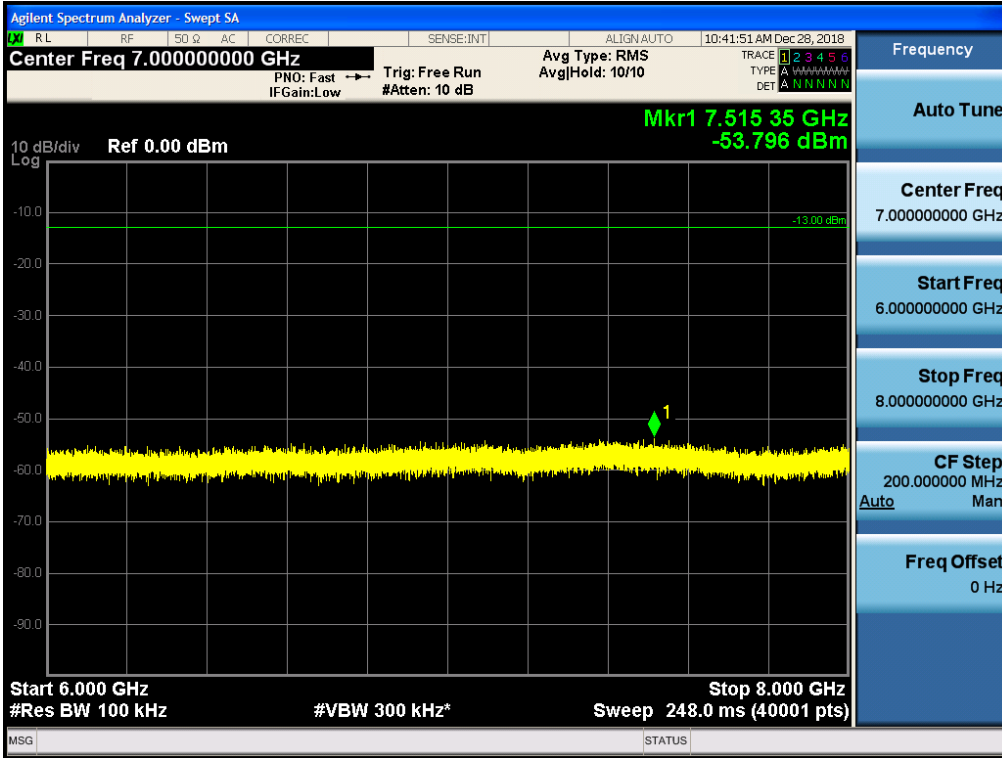

Spurious / Upper 700 MHz / Downlink / LTE 5 MHz / High / Low edge - 10.1 MHz ~ Low edge - 100 kHz

Spurious / Upper 700 MHz / Downlink / LTE 5 MHz / High / High Edge + 100 kHz ~ High Edge + 10.1 MHz

Spurious / Upper 700 MHz / Downlink / LTE 5 MHz / High / High Edge + 10.1 MHz ~ 2 GHz

Spurious / Upper 700 MHz / Downlink / LTE 5 MHz / High / 2 GHz ~ 4 GHz

Spurious / Upper 700 MHz / Downlink / LTE 5 MHz / High / 4 GHz ~ 6 GHz

Spurious / Upper 700 MHz / Downlink / LTE 5 MHz / High / 6 GHz ~ 8 GHz

Spurious / Upper 700 MHz / Downlink / LTE 5 MHz / High / 763 MHz ~ 775 MHz

Spurious / Upper 700 MHz / Downlink / LTE 5 MHz / High / 1 559 MHz ~ 1610 MHz (700 Hz (1))

Spurious / Upper 700 MHz / Downlink / LTE 5 MHz / High / 1 559 MHz ~ 1610 MHz (700 Hz (2))

Spurious / Upper 700 MHz / Downlink / LTE 5 MHz / High / 1 559 MHz ~ 1610 MHz (700 Hz (3))

Spurious / Upper 700 MHz / Downlink / LTE 5 MHz / High / 1 559 MHz ~ 1610 MHz (700 Hz (4))

Spurious / Upper 700 MHz / Downlink / LTE 10 MHz / Middle / 30 MHz ~ Low edge -10.1 MHz