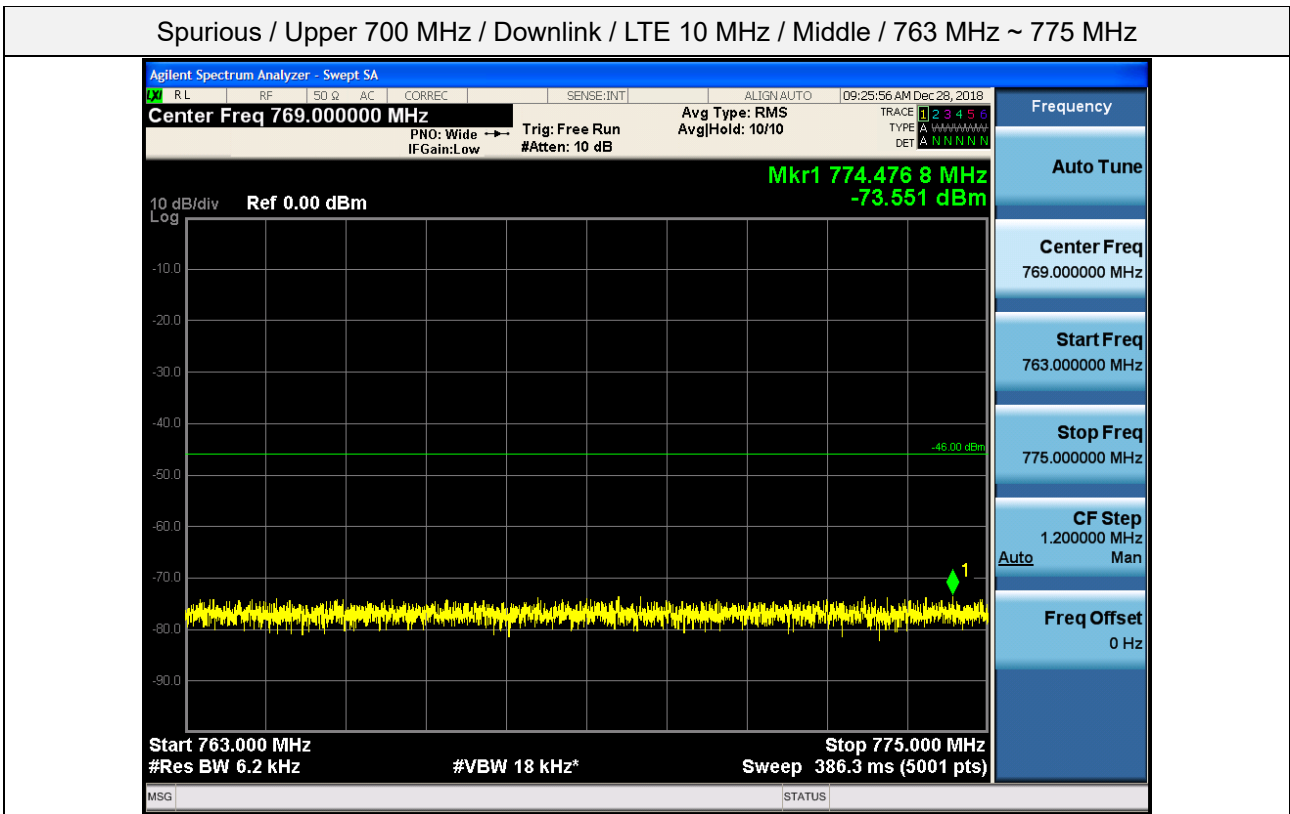

Spurious / Upper 700 MHz / Downlink / LTE 10 MHz / Middle / Low edge - 10.1 MHz ~ Low edge - 100 kHz

Spurious / Upper 700 MHz / Downlink / LTE 10 MHz / Middle / High Edge + 100 kHz ~ High Edge + 10.1 MHz

Spurious / Upper 700 MHz / Downlink / LTE 10 MHz / Middle / High Edge + 10.1 MHz ~ 2 GHz

Spurious / Upper 700 MHz / Downlink / LTE 10 MHz / Middle / 2 GHz ~ 4 GHz

Spurious / Upper 700 MHz / Downlink / LTE 10 MHz / Middle / 4 GHz ~ 6 GHz

Spurious / Upper 700 MHz / Downlink / LTE 10 MHz / Middle / 1 559 MHz ~ 1610 MHz (700 Hz (1))

Spurious / Upper 700 MHz / Downlink / LTE 10 MHz / Middle / 1 559 MHz ~ 1610 MHz (700 Hz (2))

Spurious / Upper 700 MHz / Downlink / LTE 10 MHz / Middle / 1 559 MHz ~ 1610 MHz (700 Hz (3))

Spurious / Upper 700 MHz / Downlink / LTE 10 MHz / Middle / 1 559 MHz ~ 1610 MHz (700 Hz (4))

Spurious / ESMR / Downlink / CDMA / Low / 9 kHz ~ 150 kHz

Spurious / ESMR / Downlink / CDMA / Low / 150 kHz ~ 30 MHz