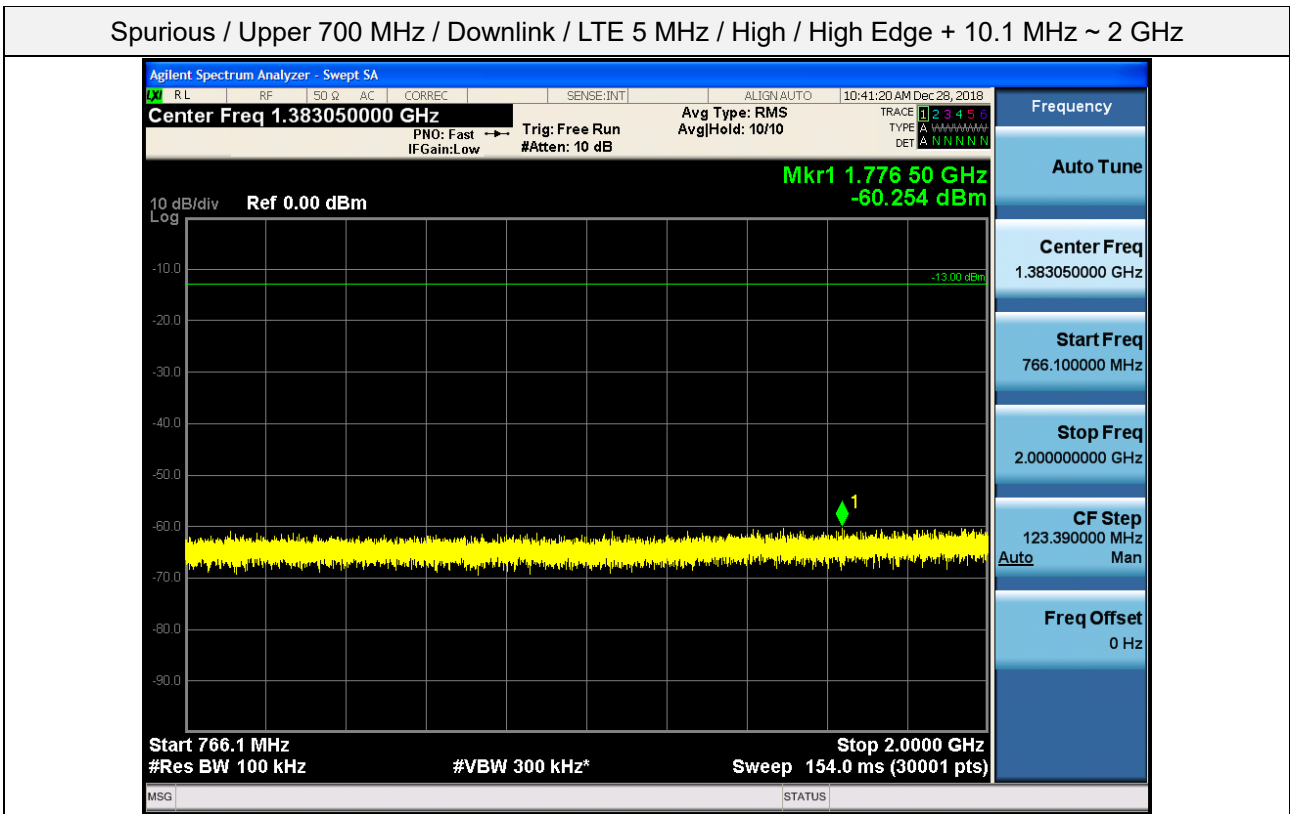

Spurious / Upper 700 MHz / Downlink / LTE 5 MHz / Middle / 1 559 MHz ~ 1610 MHz (700 Hz (2))

Spurious / Upper 700 MHz / Downlink / LTE 5 MHz / Middle / 1 559 MHz ~ 1610 MHz (700 Hz (3))

Spurious / Upper 700 MHz / Downlink / LTE 5 MHz / Middle / 1 559 MHz ~ 1610 MHz (700 Hz (4))

Spurious / Upper 700 MHz / Downlink / LTE 5 MHz / High / 9 kHz ~ 150 kHz

Spurious / Upper 700 MHz / Downlink / LTE 5 MHz / High / 150 kHz ~ 30 MHz

Spurious / Upper 700 MHz / Downlink / LTE 5 MHz / High / 30 MHz ~ Low edge -10.1 MHz

Spurious / Upper 700 MHz / Downlink / LTE 5 MHz / High / Low edge - 10.1 MHz ~ Low edge - 100 kHz

Spurious / Upper 700 MHz / Downlink / LTE 5 MHz / High / High Edge + 100 kHz ~ High Edge + 10.1 MHz

Spurious / Upper 700 MHz / Downlink / LTE 5 MHz / High / High Edge + 10.1 MHz ~ 2 GHz

Spurious / Upper 700 MHz / Downlink / LTE 5 MHz / High / 2 GHz ~ 4 GHz

Spurious / Upper 700 MHz / Downlink / LTE 5 MHz / High / 4 GHz ~ 6 GHz

Spurious / Upper 700 MHz / Downlink / LTE 5 MHz / High / 6 GHz ~ 8 GHz