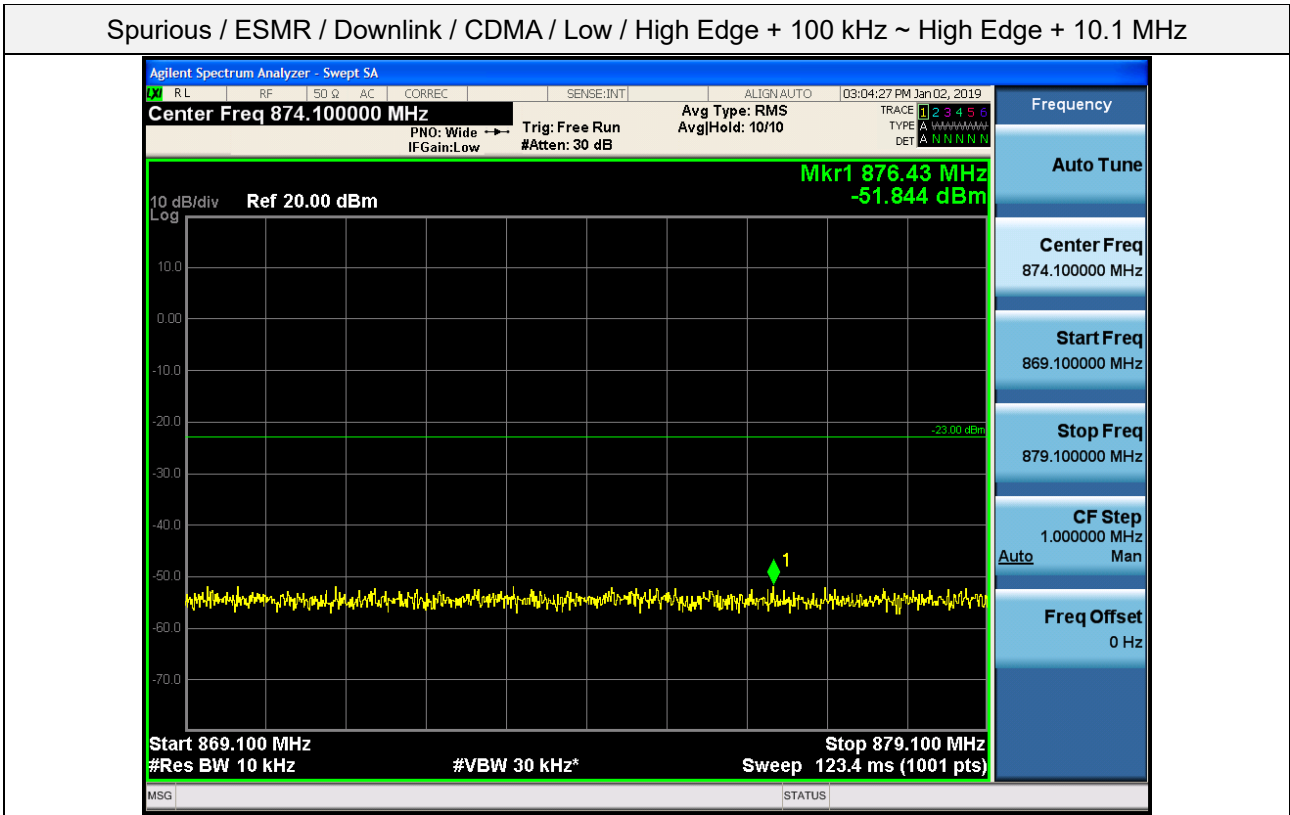

Spurious / Upper 700 MHz / Downlink / LTE 10 MHz / Middle / 1 559 MHz ~ 1610 MHz (700 Hz (1))

Spurious / Upper 700 MHz / Downlink / LTE 10 MHz / Middle / 1 559 MHz ~ 1610 MHz (700 Hz (2))

Spurious / Upper 700 MHz / Downlink / LTE 10 MHz / Middle / 1 559 MHz ~ 1610 MHz (700 Hz (3))

Spurious / Upper 700 MHz / Downlink / LTE 10 MHz / Middle / 1 559 MHz ~ 1610 MHz (700 Hz (4))

Spurious / ESMR / Downlink / CDMA / Low / 9 kHz ~ 150 kHz

Spurious / ESMR / Downlink / CDMA / Low / 150 kHz ~ 30 MHz

Spurious / ESMR / Downlink / CDMA / Low / 30 MHz ~ Low edge -10.1 MHz

Spurious / ESMR / Downlink / CDMA / Low / Low edge - 10.1 MHz ~ Low edge - 100 kHz

Spurious / ESMR / Downlink / CDMA / Low / High Edge + 100 kHz ~ High Edge + 10.1 MHz

Spurious / ESMR / Downlink / CDMA / Low / High Edge + 10 MHz ~ 1 GHz

Spurious / ESMR / Downlink / CDMA / Middle / 30 MHz ~ Low edge -10.1 MHz

Spurious / ESMR / Downlink / CDMA / Middle / Low edge - 10.1 MHz ~ Low edge - 100 kHz