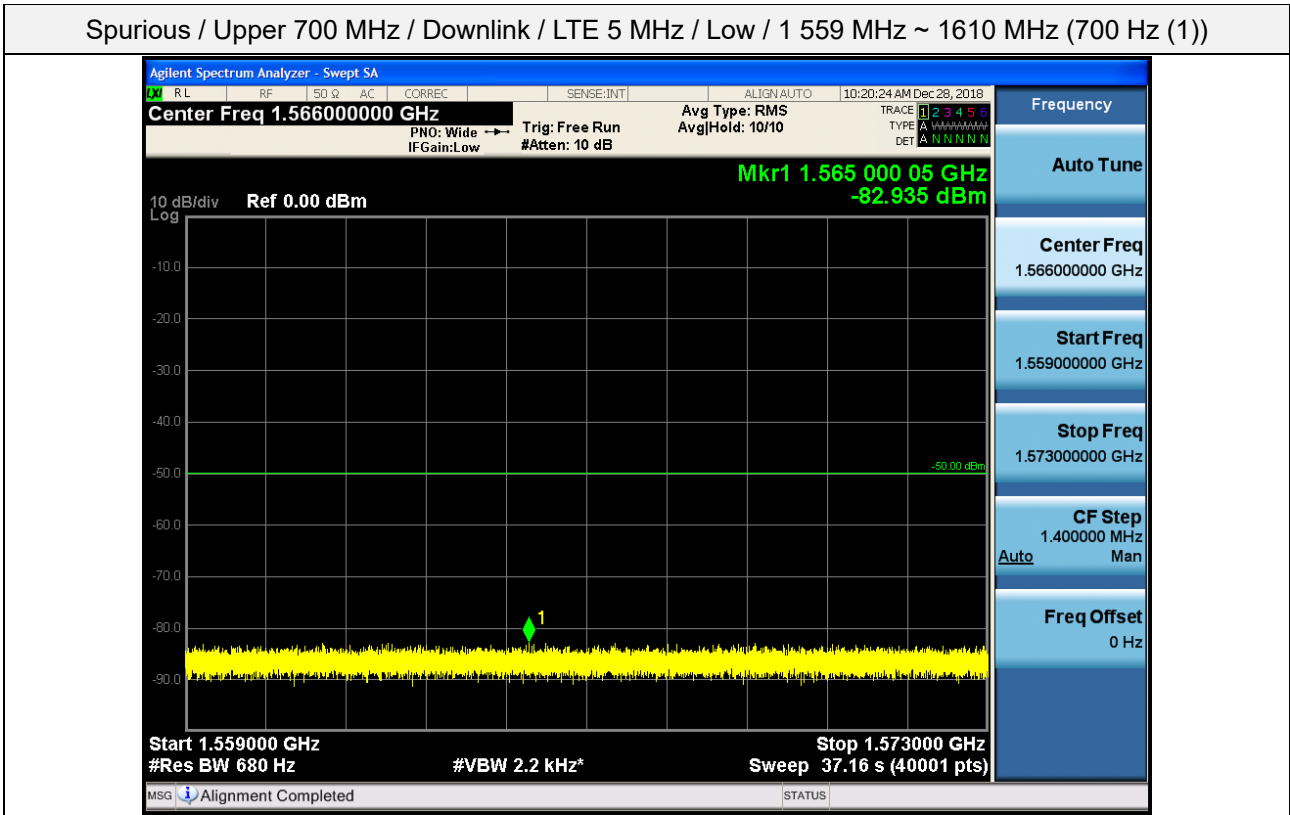

Spurious / Upper 700 MHz / Downlink / LTE 5 MHz / Low / High Edge + 10.1 MHz ~ 2 GHz

Spurious / Upper 700 MHz / Downlink / LTE 5 MHz / Low / 2 GHz ~ 4 GHz

Spurious / Upper 700 MHz / Downlink / LTE 5 MHz / Low / 4 GHz ~ 6 GHz

Spurious / Upper 700 MHz / Downlink / LTE 5 MHz / Low / 6 GHz ~ 8 GHz

Spurious / Upper 700 MHz / Downlink / LTE 5 MHz / Low / 763 MHz ~ 775 MHz

Spurious / Upper 700 MHz / Downlink / LTE 5 MHz / Low / 793 MHz ~ 805 GHz

Spurious / Upper 700 MHz / Downlink / LTE 5 MHz / Low / 1 559 MHz ~ 1610 MHz (1 MHz)

Spurious / Upper 700 MHz / Downlink / LTE 5 MHz / Low / 1 559 MHz ~ 1610 MHz (700 Hz (1))

Spurious / Upper 700 MHz / Downlink / LTE 5 MHz / Low / 1 559 MHz ~ 1610 MHz (700 Hz (2))

Spurious / Upper 700 MHz / Downlink / LTE 5 MHz / Low / 1 559 MHz ~ 1610 MHz (700 Hz (3))

Spurious / Upper 700 MHz / Downlink / LTE 5 MHz / Low / 1 559 MHz ~ 1610 MHz (700 Hz (4))

Spurious / Upper 700 MHz / Downlink / LTE 5 MHz / Middle / 30 MHz ~ Low edge -10.1 MHz