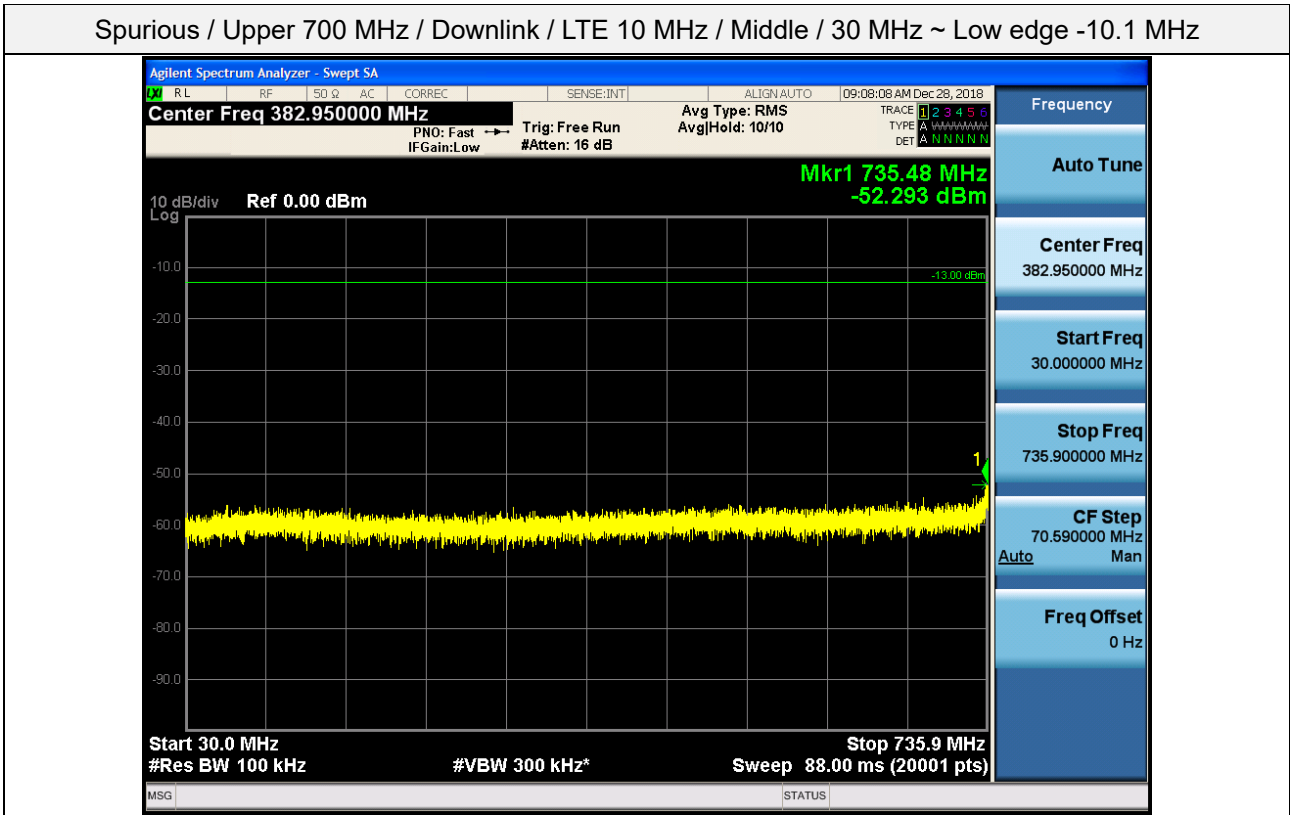

Spurious / Upper 700 MHz / Downlink / LTE 5 MHz / High / 763 MHz ~ 775 MHz

Spurious / Upper 700 MHz / Downlink / LTE 5 MHz / High / 1 559 MHz ~ 1610 MHz (700 Hz (1))

Spurious / Upper 700 MHz / Downlink / LTE 5 MHz / High / 1 559 MHz ~ 1610 MHz (700 Hz (2))

Spurious / Upper 700 MHz / Downlink / LTE 5 MHz / High / 1 559 MHz ~ 1610 MHz (700 Hz (3))

Spurious / Upper 700 MHz / Downlink / LTE 5 MHz / High / 1 559 MHz ~ 1610 MHz (700 Hz (4))

Spurious / Upper 700 MHz / Downlink / LTE 10 MHz / Middle / 30 MHz ~ Low edge -10.1 MHz

Spurious / Upper 700 MHz / Downlink / LTE 10 MHz / Middle / Low edge - 10.1 MHz ~ Low edge - 100 kHz

Spurious / Upper 700 MHz / Downlink / LTE 10 MHz / Middle / High Edge + 100 kHz ~ High Edge + 10.1 MHz

Spurious / Upper 700 MHz / Downlink / LTE 10 MHz / Middle / High Edge + 10.1 MHz ~ 2 GHz

Spurious / Upper 700 MHz / Downlink / LTE 10 MHz / Middle / 2 GHz ~ 4 GHz

Spurious / Upper 700 MHz / Downlink / LTE 10 MHz / Middle / 4 GHz ~ 6 GHz