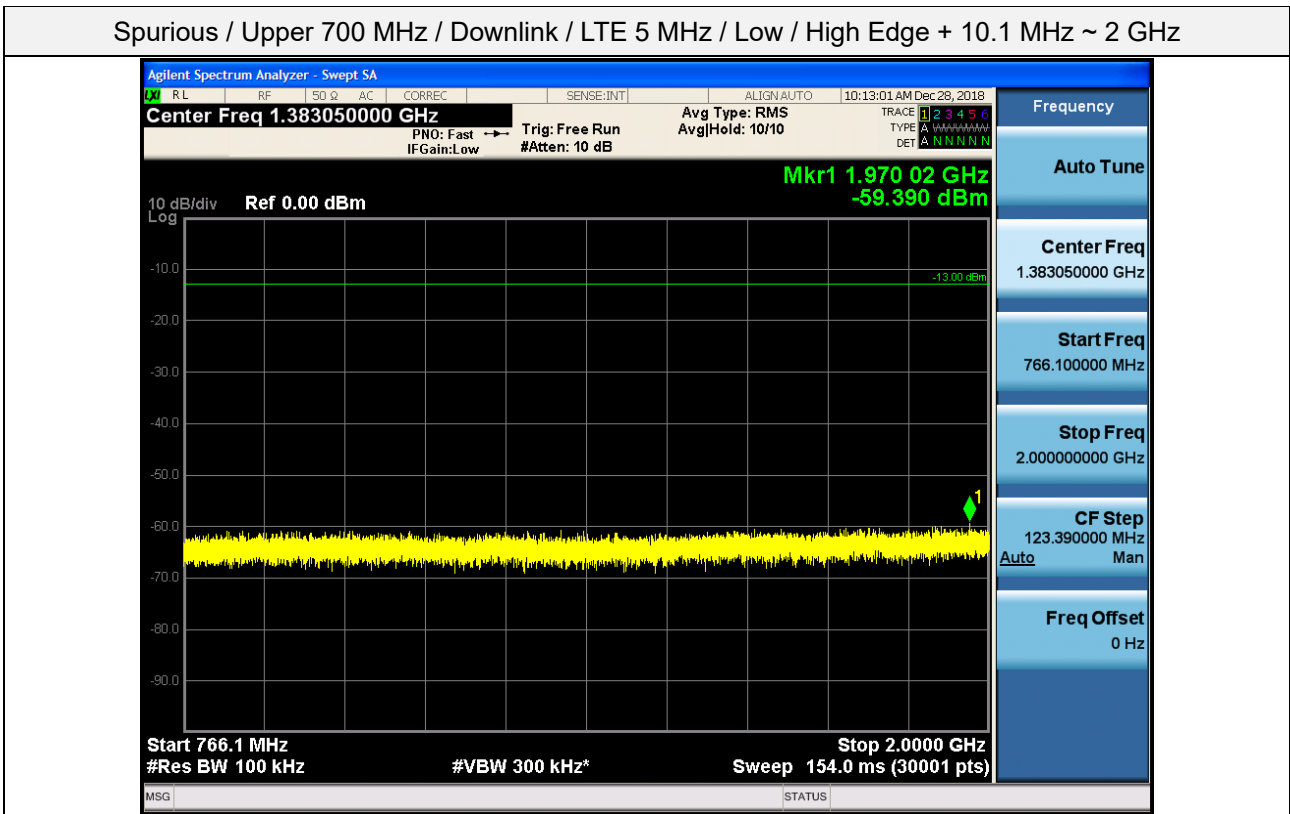

Spurious / Lower 700 MHz / Downlink / LTE 10 MHz / High / 6 GHz ~ 8 GHz

Spurious / Upper 700 MHz / Downlink / LTE 5 MHz / Low / 9 kHz ~ 150 kHz

Spurious / Upper 700 MHz / Downlink / LTE 5 MHz / Low / 150 kHz ~ 30 MHz

Spurious / Upper 700 MHz / Downlink / LTE 5 MHz / Low / 30 MHz ~ Low edge -10.1 MHz

Spurious / Upper 700 MHz / Downlink / LTE 5 MHz / Low / Low edge - 10.1 MHz ~ Low edge - 100 kHz

Spurious / Upper 700 MHz / Downlink / LTE 5 MHz / Low / High Edge + 100 kHz ~ High Edge + 10.1 MHz

Spurious / Upper 700 MHz / Downlink / LTE 5 MHz / Low / High Edge + 10.1 MHz ~ 2 GHz

Spurious / Upper 700 MHz / Downlink / LTE 5 MHz / Low / 2 GHz ~ 4 GHz

Spurious / Upper 700 MHz / Downlink / LTE 5 MHz / Low / 4 GHz ~ 6 GHz

Spurious / Upper 700 MHz / Downlink / LTE 5 MHz / Low / 6 GHz ~ 8 GHz

Spurious / Upper 700 MHz / Downlink / LTE 5 MHz / Low / 763 MHz ~ 775 MHz

Spurious / Upper 700 MHz / Downlink / LTE 5 MHz / Low / 793 MHz ~ 805 GHz