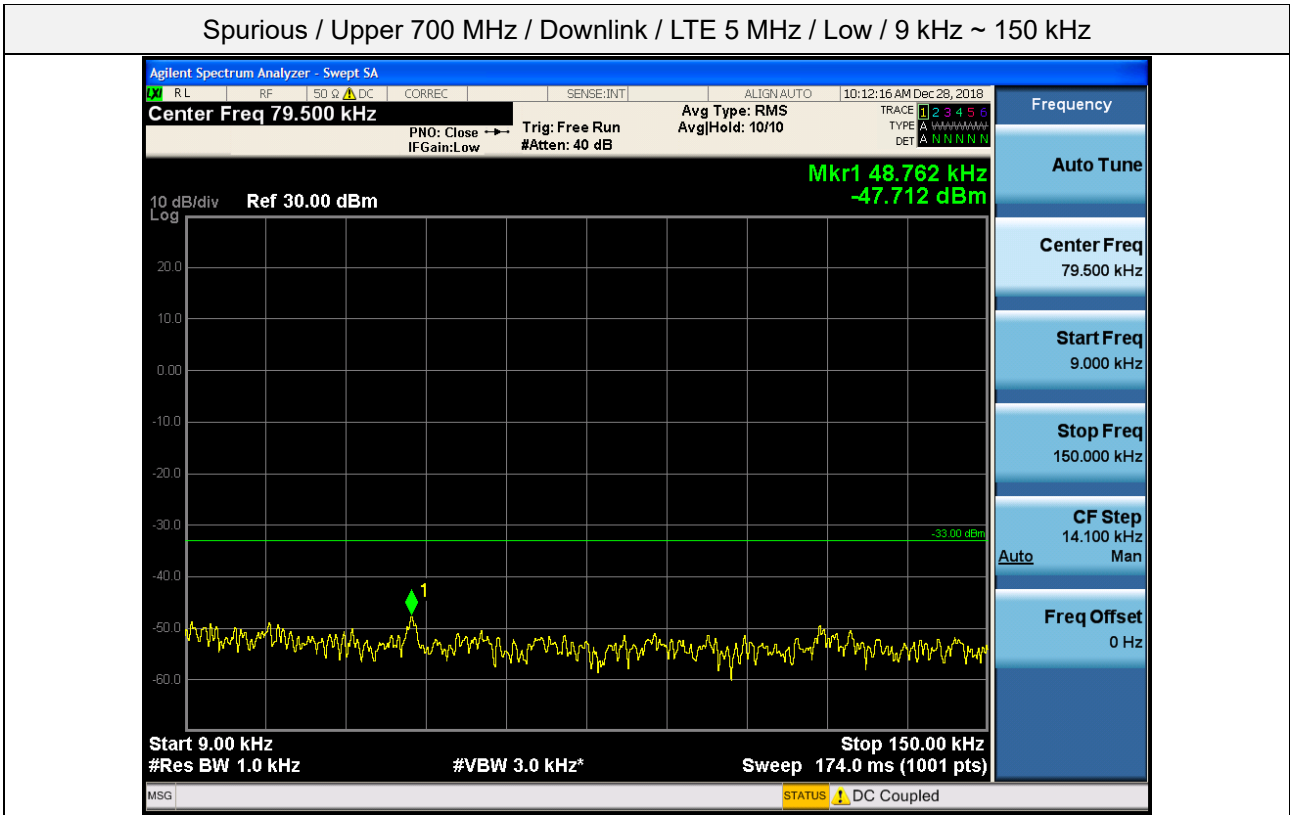

Spurious / Lower 700 MHz / Downlink / LTE 10 MHz / High / 30 MHz ~ Low edge -10.1 MHz

Spurious / Lower 700 MHz / Downlink / LTE 10 MHz / High / Low edge - 10.1 MHz ~ Low edge - 100 kHz

Spurious / Lower 700 MHz / Downlink / LTE 10 MHz / High / High Edge + 100 kHz ~ High Edge + 10.1 MHz

Spurious / Lower 700 MHz / Downlink / LTE 10 MHz / High / High Edge + 10.1 MHz ~ 2 GHz

Spurious / Lower 700 MHz / Downlink / LTE 10 MHz / High / 2 GHz ~ 4 GHz

Spurious / Lower 700 MHz / Downlink / LTE 10 MHz / High / 4 GHz ~ 6 GHz

Spurious / Lower 700 MHz / Downlink / LTE 10 MHz / High / 6 GHz ~ 8 GHz

Spurious / Upper 700 MHz / Downlink / LTE 5 MHz / Low / 9 kHz ~ 150 kHz

Spurious / Upper 700 MHz / Downlink / LTE 5 MHz / Low / 150 kHz ~ 30 MHz

Spurious / Upper 700 MHz / Downlink / LTE 5 MHz / Low / 30 MHz ~ Low edge -10.1 MHz

Spurious / Upper 700 MHz / Downlink / LTE 5 MHz / Low / Low edge - 10.1 MHz ~ Low edge - 100 kHz

Spurious / Upper 700 MHz / Downlink / LTE 5 MHz / Low / High Edge + 100 kHz ~ High Edge + 10.1 MHz