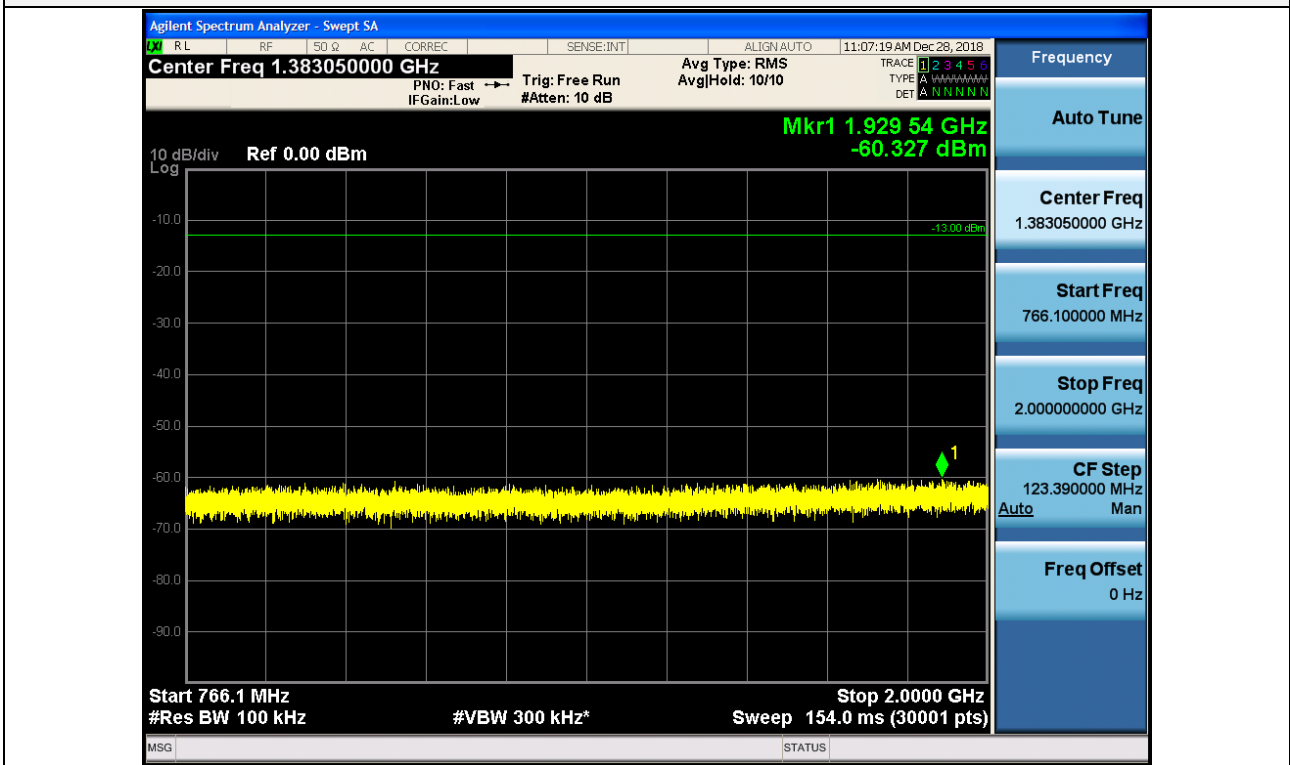

Spurious / Upper 700 MHz / Downlink / LTE 5 MHz / Low / 1 559 MHz ~ 1610 MHz (1 MHz)

Spurious / Upper 700 MHz / Downlink / LTE 5 MHz / Low / 1 559 MHz ~ 1610 MHz (700 Hz (1))

Spurious / Upper 700 MHz / Downlink / LTE 5 MHz / Low / 1 559 MHz ~ 1610 MHz (700 Hz (2))

Spurious / Upper 700 MHz / Downlink / LTE 5 MHz / Low / 1 559 MHz ~ 1610 MHz (700 Hz (3))

Spurious / Upper 700 MHz / Downlink / LTE 5 MHz / Low / 1 559 MHz ~ 1610 MHz (700 Hz (4))

Spurious / Upper 700 MHz / Downlink / LTE 5 MHz / Middle / 30 MHz ~ Low edge -10.1 MHz

Spurious / Upper 700 MHz / Downlink / LTE 5 MHz / Middle / Low edge - 10.1 MHz ~ Low edge - 100 kHz

Spurious / Upper 700 MHz / Downlink / LTE 5 MHz / Middle / High Edge + 100 kHz ~ High Edge + 10.1 MHz

Spurious / Upper 700 MHz / Downlink / LTE 5 MHz / Middle / High Edge + 10.1 MHz ~ 2 GHz

Spurious / Upper 700 MHz / Downlink / LTE 5 MHz / Middle / 2 GHz ~ 4 GHz

Spurious / Upper 700 MHz / Downlink / LTE 5 MHz / Middle / 4 GHz ~ 6 GHz