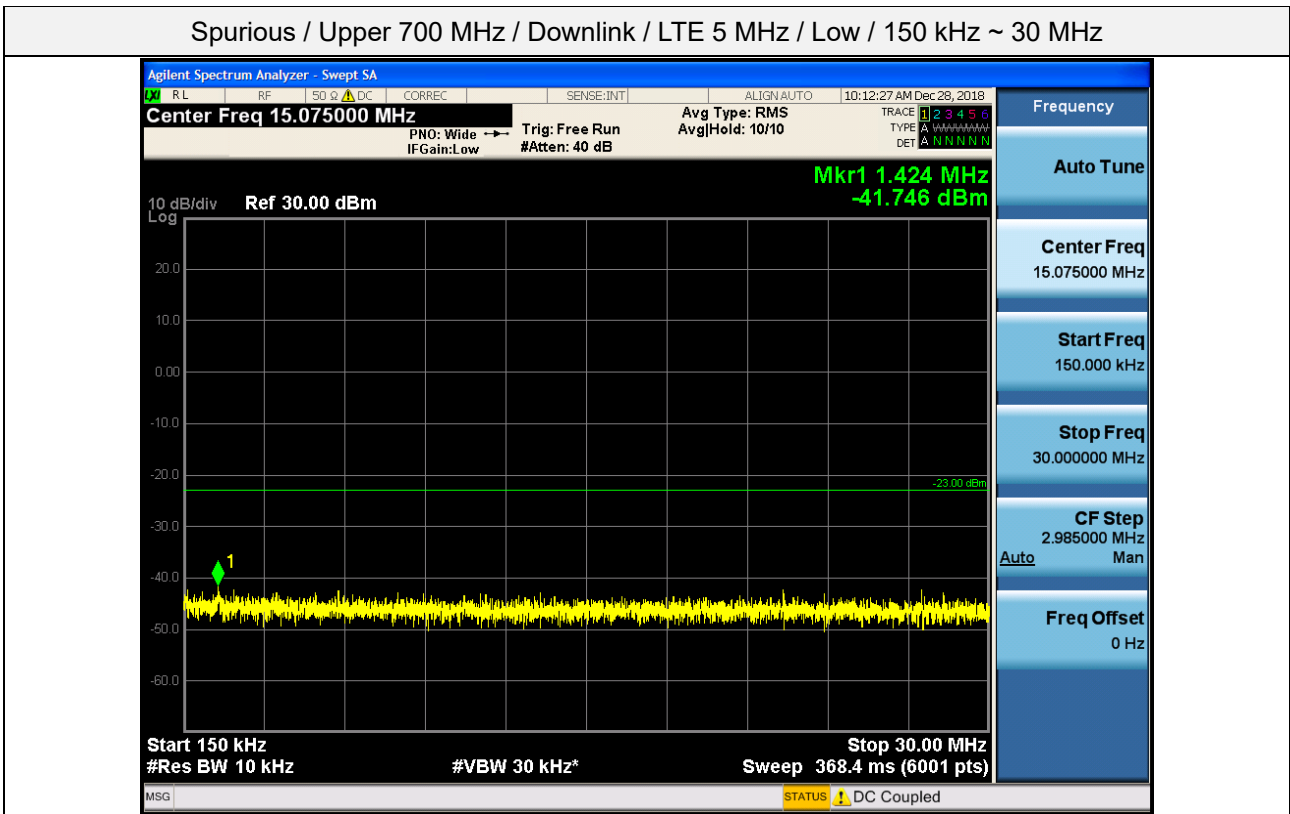

Spurious / Lower 700 MHz / Downlink / LTE 10 MHz / High / 30 MHz ~ Low edge -10.1 MHz

Spurious / Lower 700 MHz / Downlink / LTE 10 MHz / High / Low edge - 10.1 MHz ~ Low edge - 100 kHz

Spurious / Lower 700 MHz / Downlink / LTE 10 MHz / High / High Edge + 100 kHz ~ High Edge + 10.1 MHz

Spurious / Lower 700 MHz / Downlink / LTE 10 MHz / High / High Edge + 10.1 MHz ~ 2 GHz

Spurious / Lower 700 MHz / Downlink / LTE 10 MHz / High / 2 GHz ~ 4 GHz

Spurious / Lower 700 MHz / Downlink / LTE 10 MHz / High / 4 GHz ~ 6 GHz

Spurious / Lower 700 MHz / Downlink / LTE 10 MHz / High / 6 GHz ~ 8 GHz

Spurious / Upper 700 MHz / Downlink / LTE 5 MHz / Low / 9 kHz ~ 150 kHz

Spurious / Upper 700 MHz / Downlink / LTE 5 MHz / Low / 150 kHz ~ 30 MHz

Spurious / Upper 700 MHz / Downlink / LTE 5 MHz / Low / 30 MHz ~ Low edge -10.1 MHz

Spurious / Upper 700 MHz / Downlink / LTE 5 MHz / Low / Low edge - 10.1 MHz ~ Low edge - 100 kHz

Spurious / Upper 700 MHz / Downlink / LTE 5 MHz / Low / High Edge + 100 kHz ~ High Edge + 10.1 MHz