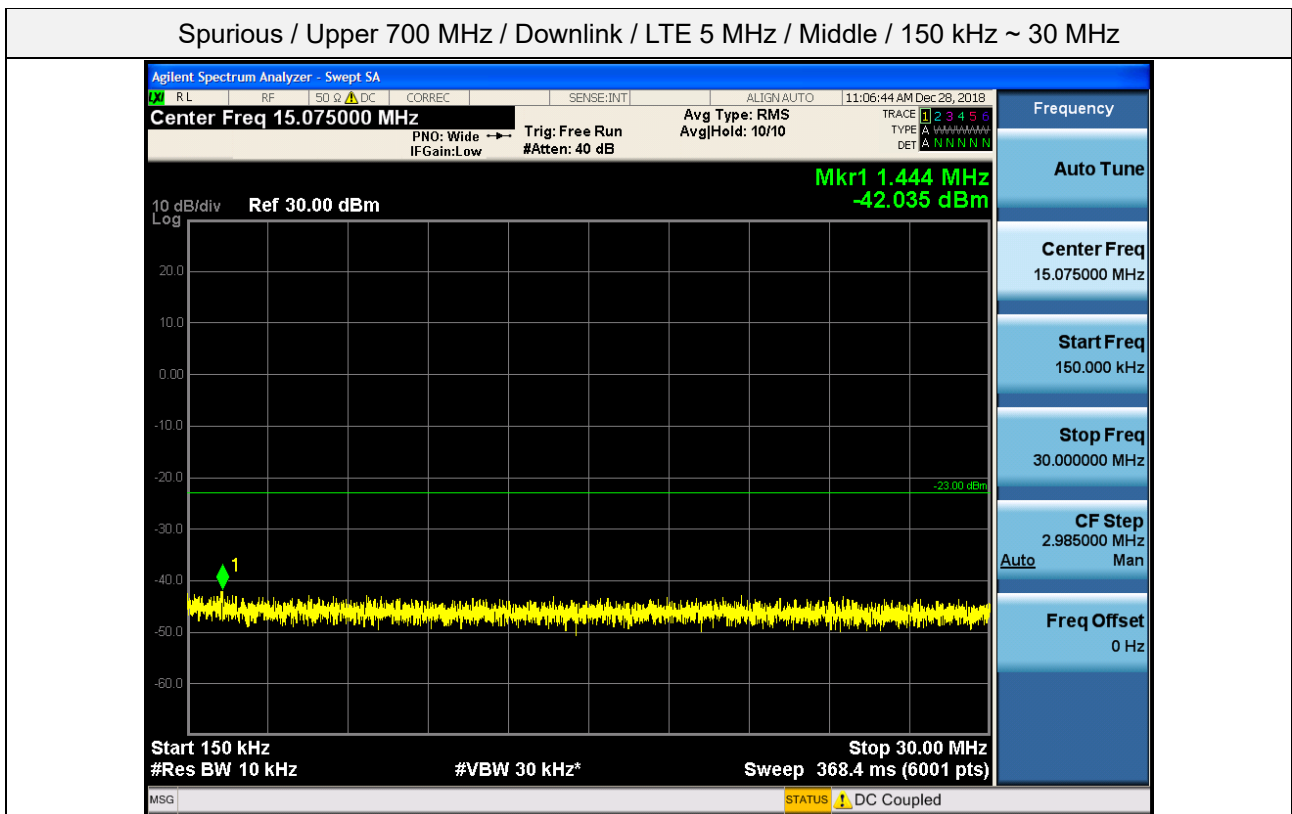

Spurious / Upper 700 MHz / Downlink / LTE 5 MHz / Low / 6 GHz ~ 8 GHz

Spurious / Upper 700 MHz / Downlink / LTE 5 MHz / Low / 763 MHz ~ 775 MHz

Spurious / Upper 700 MHz / Downlink / LTE 5 MHz / Low / 793 MHz ~ 805 GHz

Spurious / Upper 700 MHz / Downlink / LTE 5 MHz / Low / 1 559 MHz ~ 1610 MHz (1 MHz)

Spurious / Upper 700 MHz / Downlink / LTE 5 MHz / Low / 1 559 MHz ~ 1610 MHz (700 Hz (1))

Spurious / Upper 700 MHz / Downlink / LTE 5 MHz / Low / 1 559 MHz ~ 1610 MHz (700 Hz (2))

Spurious / Upper 700 MHz / Downlink / LTE 5 MHz / Low / 1 559 MHz ~ 1610 MHz (700 Hz (3))

Spurious / Upper 700 MHz / Downlink / LTE 5 MHz / Low / 1 559 MHz ~ 1610 MHz (700 Hz (4))

Spurious / Upper 700 MHz / Downlink / LTE 5 MHz / Middle / 30 MHz ~ Low edge -10.1 MHz

Spurious / Upper 700 MHz / Downlink / LTE 5 MHz / Middle / Low edge - 10.1 MHz ~ Low edge - 100 kHz

Spurious / Upper 700 MHz / Downlink / LTE 5 MHz / Middle / High Edge + 100 kHz ~ High Edge + 10.1 MHz