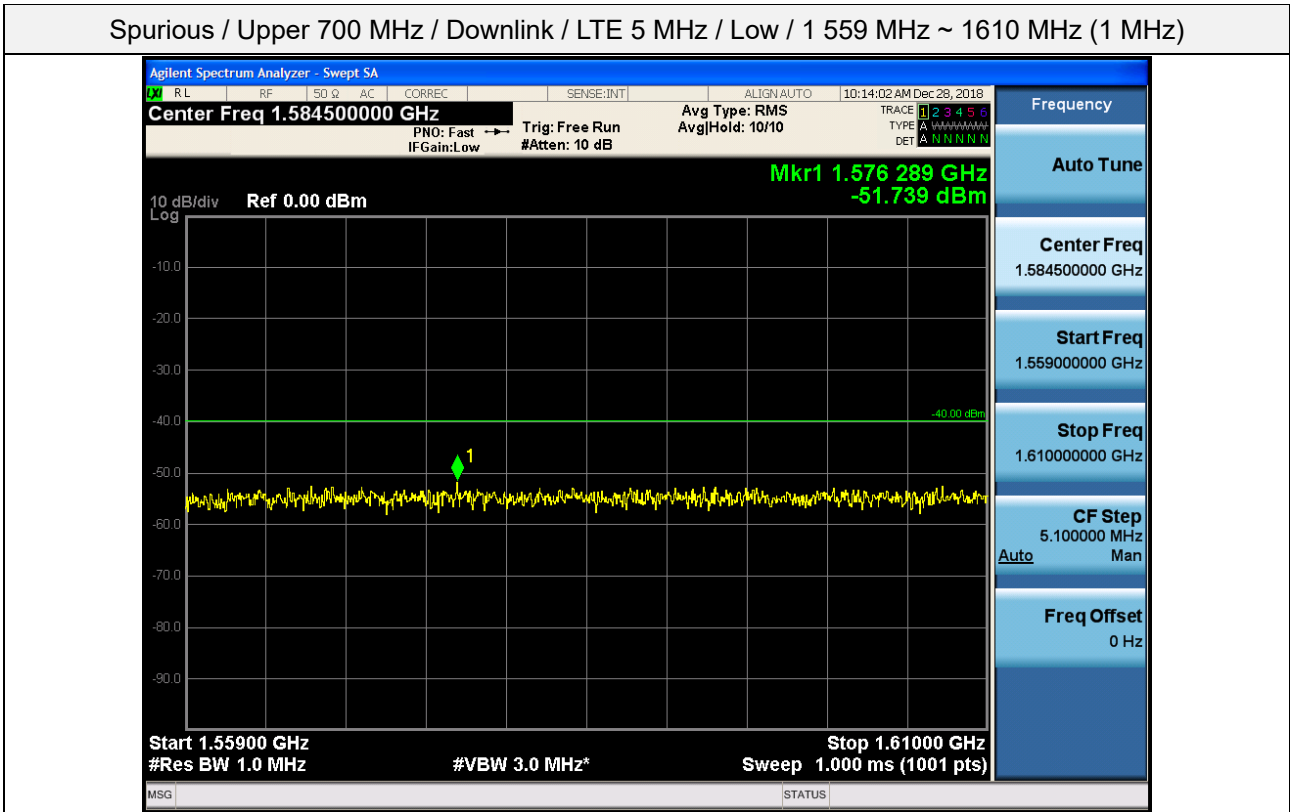

Spurious / Upper 700 MHz / Downlink / LTE 5 MHz / Low / High Edge + 10.1 MHz ~ 2 GHz

Spurious / Upper 700 MHz / Downlink / LTE 5 MHz / Low / 2 GHz ~ 4 GHz

Spurious / Upper 700 MHz / Downlink / LTE 5 MHz / Low / 4 GHz ~ 6 GHz

Spurious / Upper 700 MHz / Downlink / LTE 5 MHz / Low / 6 GHz ~ 8 GHz

Spurious / Upper 700 MHz / Downlink / LTE 5 MHz / Low / 763 MHz ~ 775 MHz

Spurious / Upper 700 MHz / Downlink / LTE 5 MHz / Low / 793 MHz ~ 805 GHz

Spurious / Upper 700 MHz / Downlink / LTE 5 MHz / Low / 1 559 MHz ~ 1610 MHz (1 MHz)

Spurious / Upper 700 MHz / Downlink / LTE 5 MHz / Low / 1 559 MHz ~ 1610 MHz (700 Hz (1))

Spurious / Upper 700 MHz / Downlink / LTE 5 MHz / Low / 1 559 MHz ~ 1610 MHz (700 Hz (2))

Spurious / Upper 700 MHz / Downlink / LTE 5 MHz / Low / 1 559 MHz ~ 1610 MHz (700 Hz (3))

Spurious / Upper 700 MHz / Downlink / LTE 5 MHz / Low / 1 559 MHz ~ 1610 MHz (700 Hz (4))

Spurious / Upper 700 MHz / Downlink / LTE 5 MHz / Middle / 30 MHz ~ Low edge -10.1 MHz