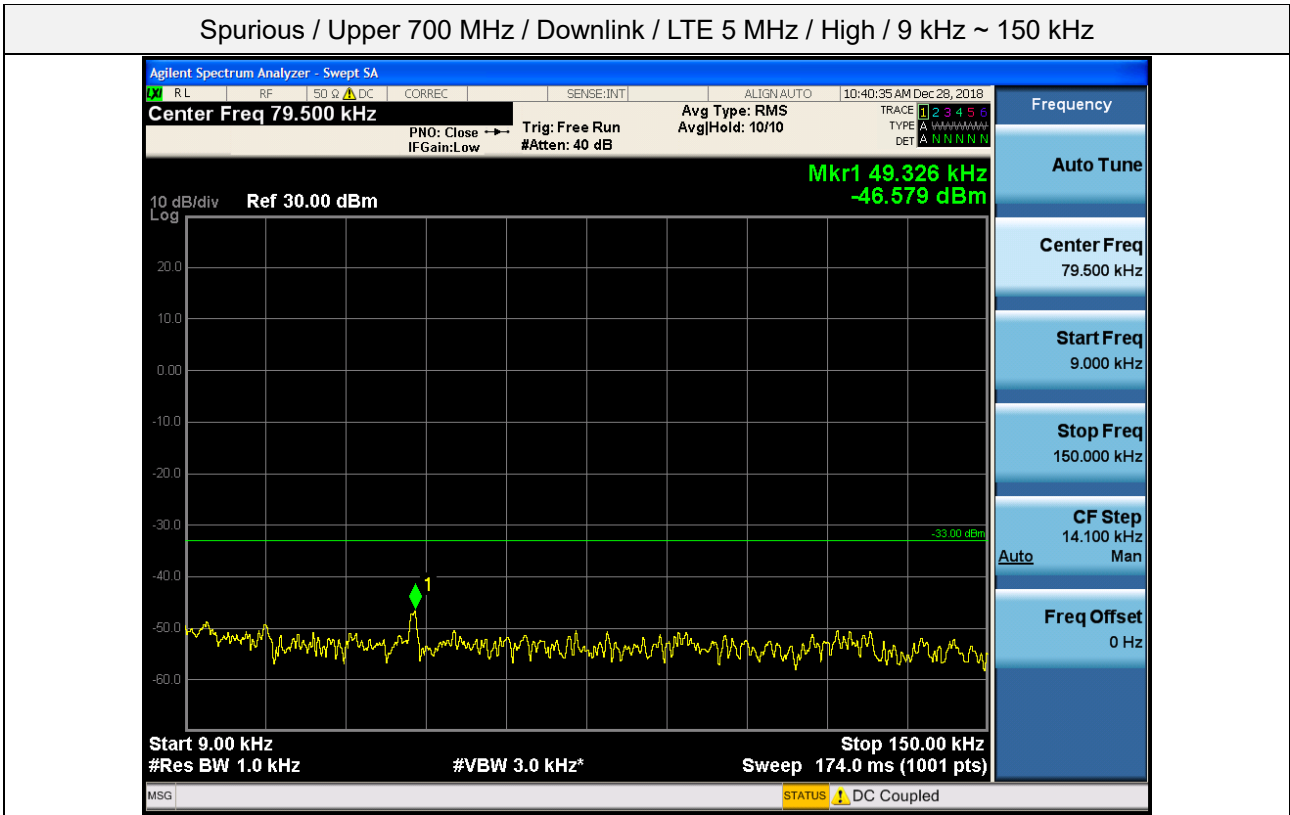

Spurious / Upper 700 MHz / Downlink / LTE 5 MHz / Middle / 6 GHz ~ 8 GHz

Spurious / Upper 700 MHz / Downlink / LTE 5 MHz / Middle / 763 MHz ~ 775 MHz

Spurious / Upper 700 MHz / Downlink / LTE 5 MHz / Middle / 1 559 MHz ~ 1610 MHz (700 Hz (1))

Spurious / Upper 700 MHz / Downlink / LTE 5 MHz / Middle / 1 559 MHz ~ 1610 MHz (700 Hz (2))

Spurious / Upper 700 MHz / Downlink / LTE 5 MHz / Middle / 1 559 MHz ~ 1610 MHz (700 Hz (3))

Spurious / Upper 700 MHz / Downlink / LTE 5 MHz / Middle / 1 559 MHz ~ 1610 MHz (700 Hz (4))

Spurious / Upper 700 MHz / Downlink / LTE 5 MHz / High / 9 kHz ~ 150 kHz

Spurious / Upper 700 MHz / Downlink / LTE 5 MHz / High / 150 kHz ~ 30 MHz

Spurious / Upper 700 MHz / Downlink / LTE 5 MHz / High / 30 MHz ~ Low edge -10.1 MHz

Spurious / Upper 700 MHz / Downlink / LTE 5 MHz / High / Low edge - 10.1 MHz ~ Low edge - 100 kHz

Spurious / Upper 700 MHz / Downlink / LTE 5 MHz / High / High Edge + 100 kHz ~ High Edge + 10.1 MHz

Spurious / Upper 700 MHz / Downlink / LTE 5 MHz / High / High Edge + 10.1 MHz ~ 2 GHz