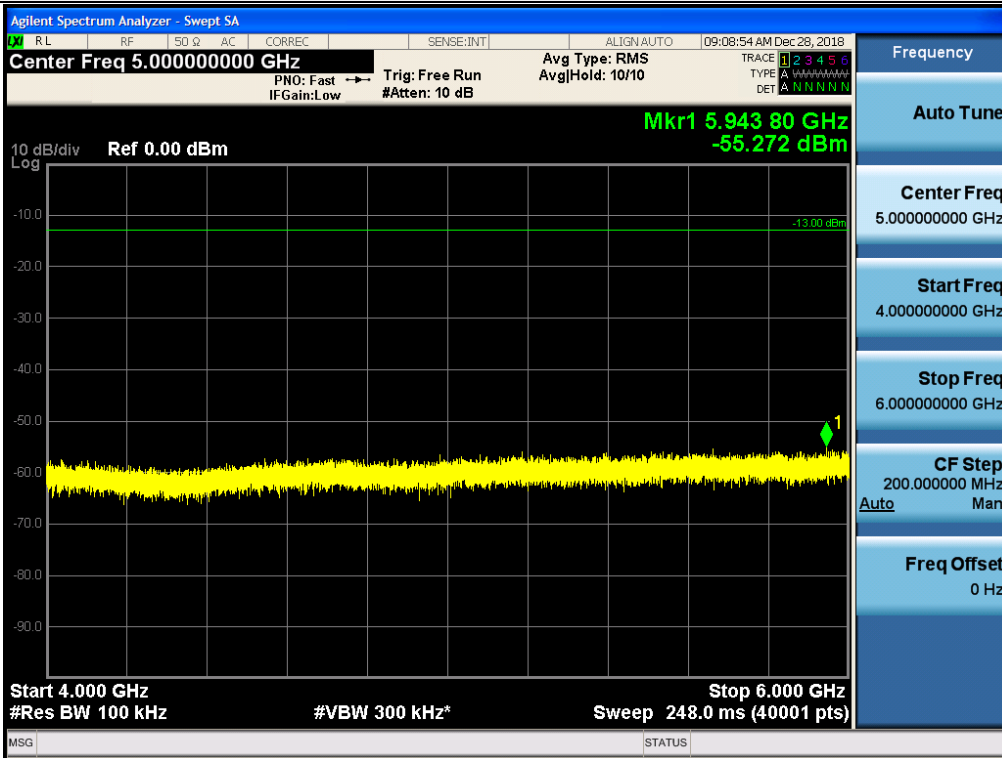

Spurious / Upper 700 MHz / Downlink / LTE 5 MHz / High / 1 559 MHz ~ 1610 MHz (700 Hz (3))

Spurious / Upper 700 MHz / Downlink / LTE 5 MHz / High / 1 559 MHz ~ 1610 MHz (700 Hz (4))

Spurious / Upper 700 MHz / Downlink / LTE 10 MHz / Middle / 30 MHz ~ Low edge -10.1 MHz

Spurious / Upper 700 MHz / Downlink / LTE 10 MHz / Middle / Low edge - 10.1 MHz ~ Low edge - 100 kHz

Spurious / Upper 700 MHz / Downlink / LTE 10 MHz / Middle / High Edge + 100 kHz ~ High Edge + 10.1 MHz

Spurious / Upper 700 MHz / Downlink / LTE 10 MHz / Middle / High Edge + 10.1 MHz ~ 2 GHz

Spurious / Upper 700 MHz / Downlink / LTE 10 MHz / Middle / 2 GHz ~ 4 GHz

Spurious / Upper 700 MHz / Downlink / LTE 10 MHz / Middle / 4 GHz ~ 6 GHz