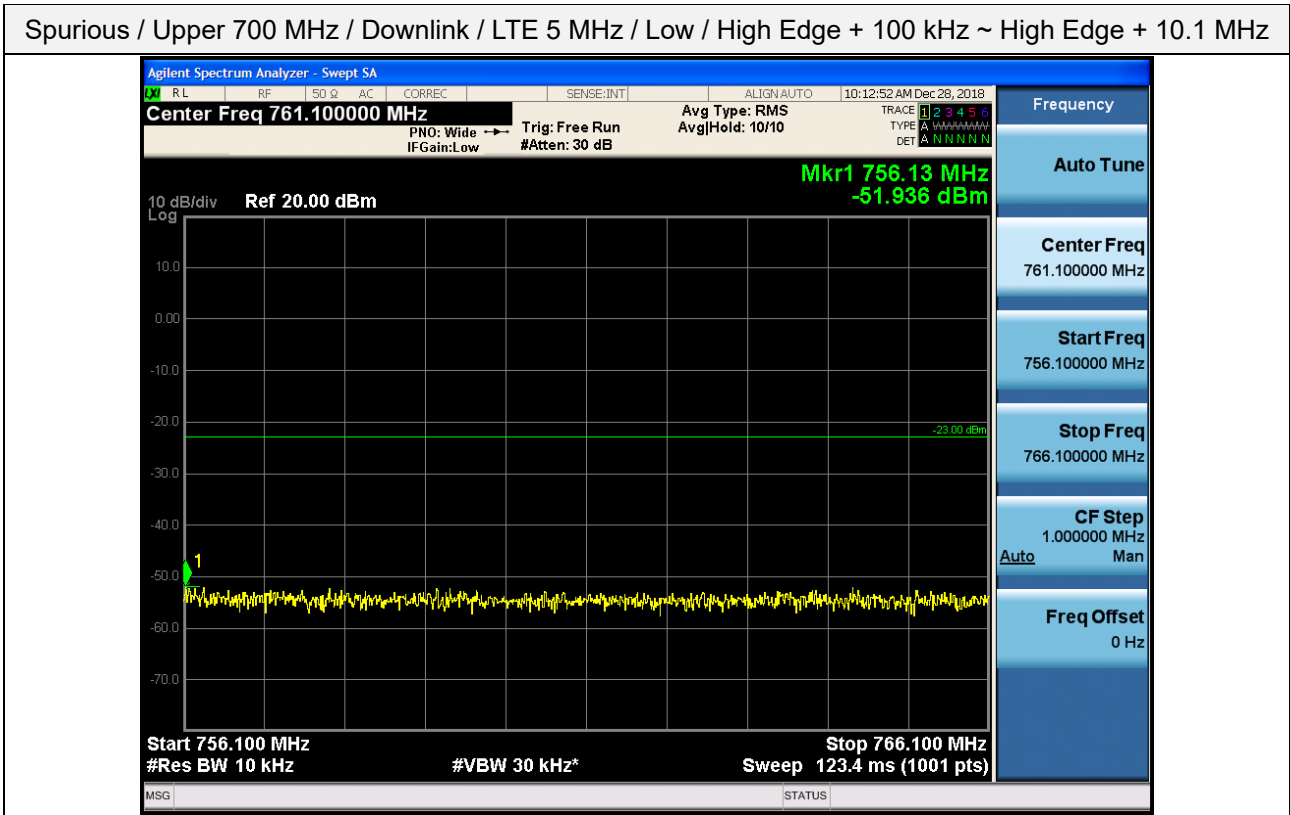

Spurious / Lower 700 MHz / Downlink / LTE 10 MHz / High / High Edge + 10.1 MHz ~ 2 GHz

Spurious / Lower 700 MHz / Downlink / LTE 10 MHz / High / 2 GHz ~ 4 GHz

Spurious / Lower 700 MHz / Downlink / LTE 10 MHz / High / 4 GHz ~ 6 GHz

Spurious / Lower 700 MHz / Downlink / LTE 10 MHz / High / 6 GHz ~ 8 GHz

Spurious / Upper 700 MHz / Downlink / LTE 5 MHz / Low / 9 kHz ~ 150 kHz

Spurious / Upper 700 MHz / Downlink / LTE 5 MHz / Low / 150 kHz ~ 30 MHz

Spurious / Upper 700 MHz / Downlink / LTE 5 MHz / Low / 30 MHz ~ Low edge -10.1 MHz

Spurious / Upper 700 MHz / Downlink / LTE 5 MHz / Low / Low edge - 10.1 MHz ~ Low edge - 100 kHz

Spurious / Upper 700 MHz / Downlink / LTE 5 MHz / Low / High Edge + 100 kHz ~ High Edge + 10.1 MHz

Spurious / Upper 700 MHz / Downlink / LTE 5 MHz / Low / High Edge + 10.1 MHz ~ 2 GHz

Spurious / Upper 700 MHz / Downlink / LTE 5 MHz / Low / 2 GHz ~ 4 GHz

Spurious / Upper 700 MHz / Downlink / LTE 5 MHz / Low / 4 GHz ~ 6 GHz