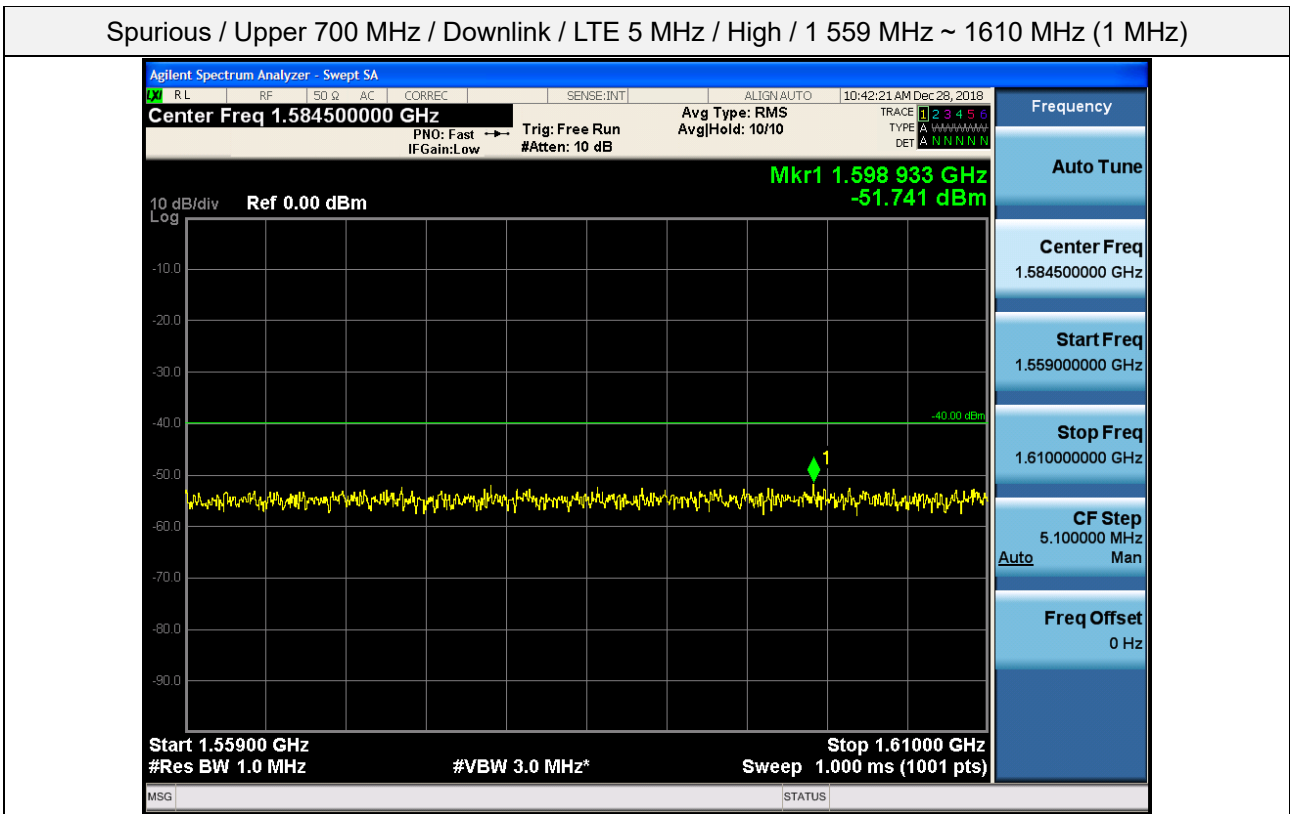

Spurious / Upper 700 MHz / Downlink / LTE 5 MHz / High / Low edge - 10.1 MHz ~ Low edge - 100 kHz

Spurious / Upper 700 MHz / Downlink / LTE 5 MHz / High / High Edge + 100 kHz ~ High Edge + 10.1 MHz

Spurious / Upper 700 MHz / Downlink / LTE 5 MHz / High / High Edge + 10.1 MHz ~ 2 GHz

Spurious / Upper 700 MHz / Downlink / LTE 5 MHz / High / 2 GHz ~ 4 GHz

Spurious / Upper 700 MHz / Downlink / LTE 5 MHz / High / 4 GHz ~ 6 GHz

Spurious / Upper 700 MHz / Downlink / LTE 5 MHz / High / 6 GHz ~ 8 GHz

Spurious / Upper 700 MHz / Downlink / LTE 5 MHz / High / 763 MHz ~ 775 MHz

Spurious / Upper 700 MHz / Downlink / LTE 5 MHz / High / 1 559 MHz ~ 1610 MHz (700 Hz (1))

Spurious / Upper 700 MHz / Downlink / LTE 5 MHz / High / 1 559 MHz ~ 1610 MHz (700 Hz (2))

Spurious / Upper 700 MHz / Downlink / LTE 5 MHz / High / 1 559 MHz ~ 1610 MHz (700 Hz (3))

Spurious / Upper 700 MHz / Downlink / LTE 5 MHz / High / 1 559 MHz ~ 1610 MHz (700 Hz (4))

Spurious / Upper 700 MHz / Downlink / LTE 10 MHz / Middle / 30 MHz ~ Low edge -10.1 MHz