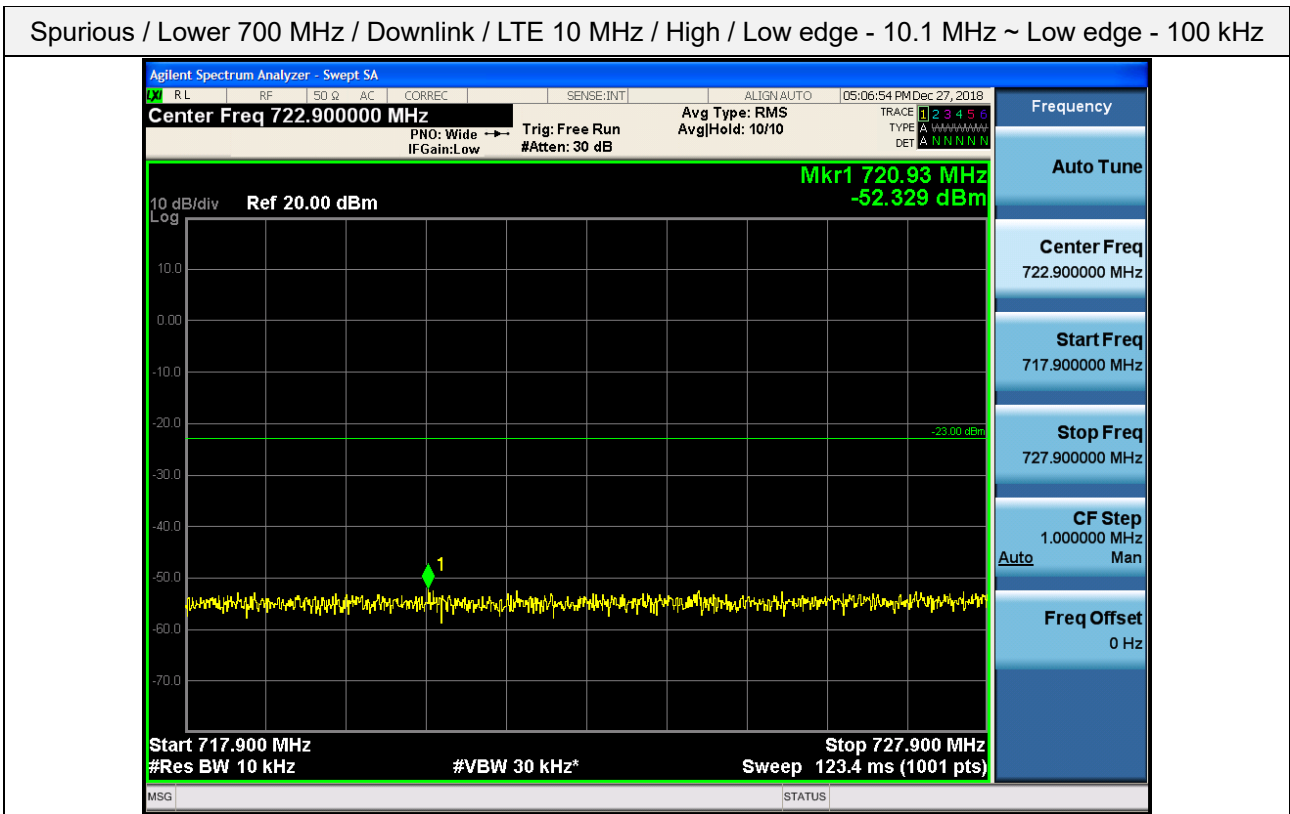

Spurious / Lower 700 MHz / Downlink / LTE 10 MHz / High / 30 MHz ~ Low edge -10.1 MHz

Spurious / Lower 700 MHz / Downlink / LTE 10 MHz / High / Low edge - 10.1 MHz ~ Low edge - 100 kHz

Spurious / Lower 700 MHz / Downlink / LTE 10 MHz / High / High Edge + 100 kHz ~ High Edge + 10.1 MHz

Spurious / Lower 700 MHz / Downlink / LTE 10 MHz / High / High Edge + 10.1 MHz ~ 2 GHz

Spurious / Lower 700 MHz / Downlink / LTE 10 MHz / High / 2 GHz ~ 4 GHz

Spurious / Lower 700 MHz / Downlink / LTE 10 MHz / High / 4 GHz ~ 6 GHz

Spurious / Lower 700 MHz / Downlink / LTE 10 MHz / High / 6 GHz ~ 8 GHz

Spurious / Upper 700 MHz / Downlink / LTE 5 MHz / Low / 9 kHz ~ 150 kHz

Spurious / Upper 700 MHz / Downlink / LTE 5 MHz / Low / 150 kHz ~ 30 MHz