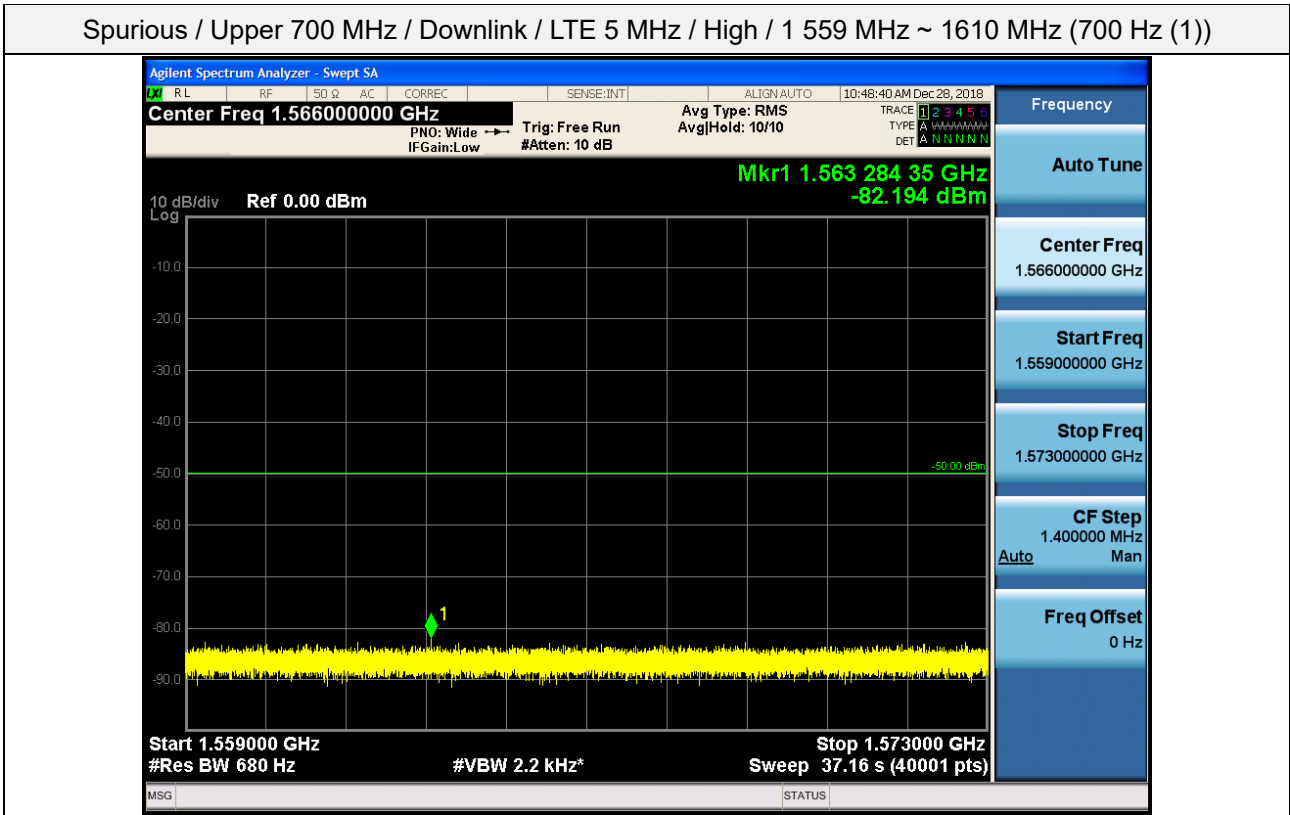

Spurious / Upper 700 MHz / Downlink / LTE 5 MHz / High / Low edge - 10.1 MHz ~ Low edge - 100 kHz

Spurious / Upper 700 MHz / Downlink / LTE 5 MHz / High / High Edge + 100 kHz ~ High Edge + 10.1 MHz

Spurious / Upper 700 MHz / Downlink / LTE 5 MHz / High / High Edge + 10.1 MHz ~ 2 GHz

Spurious / Upper 700 MHz / Downlink / LTE 5 MHz / High / 2 GHz ~ 4 GHz

Spurious / Upper 700 MHz / Downlink / LTE 5 MHz / High / 4 GHz ~ 6 GHz

Spurious / Upper 700 MHz / Downlink / LTE 5 MHz / High / 6 GHz ~ 8 GHz

Spurious / Upper 700 MHz / Downlink / LTE 5 MHz / High / 763 MHz ~ 775 MHz

Spurious / Upper 700 MHz / Downlink / LTE 5 MHz / High / 1 559 MHz ~ 1610 MHz (700 Hz (1))

Spurious / Upper 700 MHz / Downlink / LTE 5 MHz / High / 1 559 MHz ~ 1610 MHz (700 Hz (2))

Spurious / Upper 700 MHz / Downlink / LTE 5 MHz / High / 1 559 MHz ~ 1610 MHz (700 Hz (3))

Spurious / Upper 700 MHz / Downlink / LTE 5 MHz / High / 1 559 MHz ~ 1610 MHz (700 Hz (4))

Spurious / Upper 700 MHz / Downlink / LTE 10 MHz / Middle / 30 MHz ~ Low edge -10.1 MHz