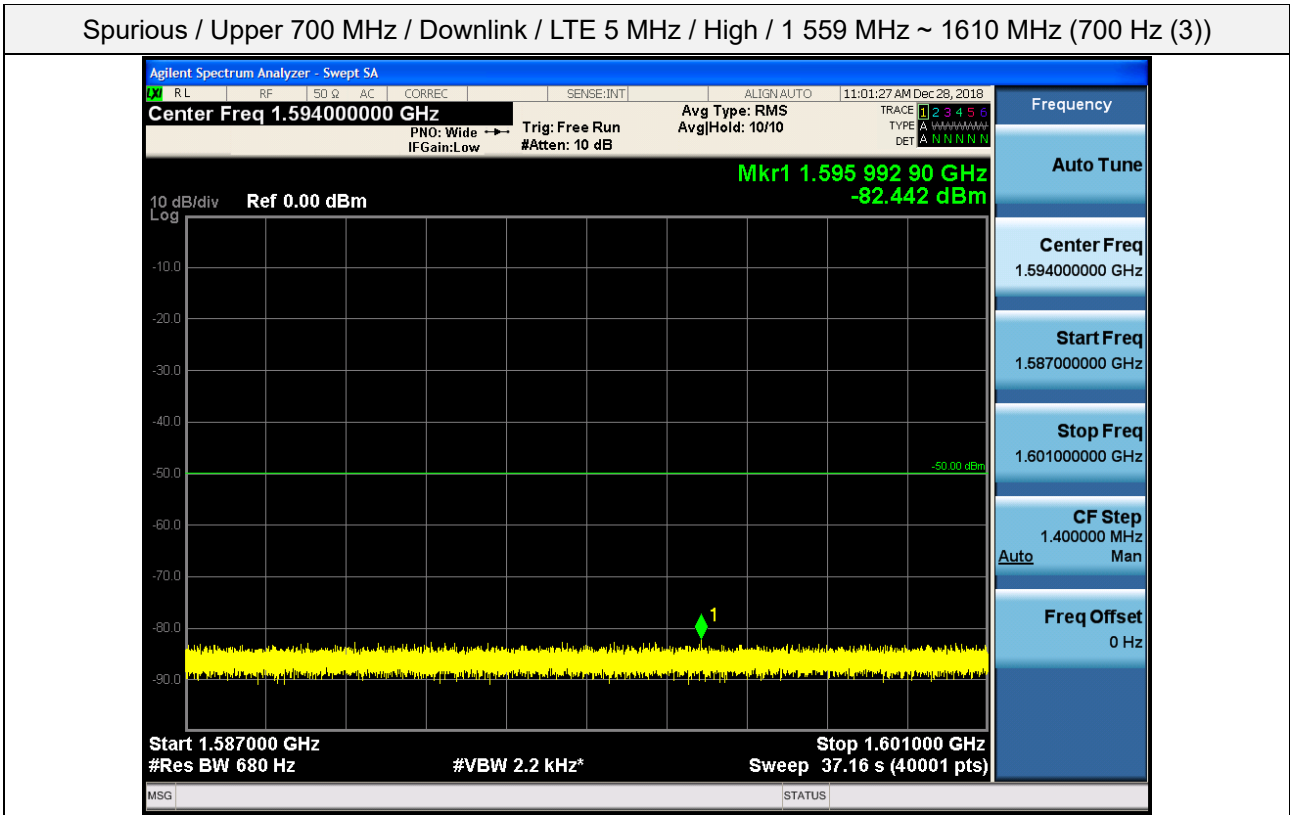

Spurious / Upper 700 MHz / Downlink / LTE 5 MHz / High / 2 GHz ~ 4 GHz

Spurious / Upper 700 MHz / Downlink / LTE 5 MHz / High / 4 GHz ~ 6 GHz

Spurious / Upper 700 MHz / Downlink / LTE 5 MHz / High / 6 GHz ~ 8 GHz

Spurious / Upper 700 MHz / Downlink / LTE 5 MHz / High / 763 MHz ~ 775 MHz

Spurious / Upper 700 MHz / Downlink / LTE 5 MHz / High / 1 559 MHz ~ 1610 MHz (700 Hz (1))

Spurious / Upper 700 MHz / Downlink / LTE 5 MHz / High / 1 559 MHz ~ 1610 MHz (700 Hz (2))

Spurious / Upper 700 MHz / Downlink / LTE 5 MHz / High / 1 559 MHz ~ 1610 MHz (700 Hz (3))

Spurious / Upper 700 MHz / Downlink / LTE 5 MHz / High / 1 559 MHz ~ 1610 MHz (700 Hz (4))

Spurious / Upper 700 MHz / Downlink / LTE 10 MHz / Middle / 30 MHz ~ Low edge -10.1 MHz

Spurious / Upper 700 MHz / Downlink / LTE 10 MHz / Middle / Low edge - 10.1 MHz ~ Low edge - 100 kHz

Spurious / Upper 700 MHz / Downlink / LTE 10 MHz / Middle / High Edge + 100 kHz ~ High Edge + 10.1 MHz