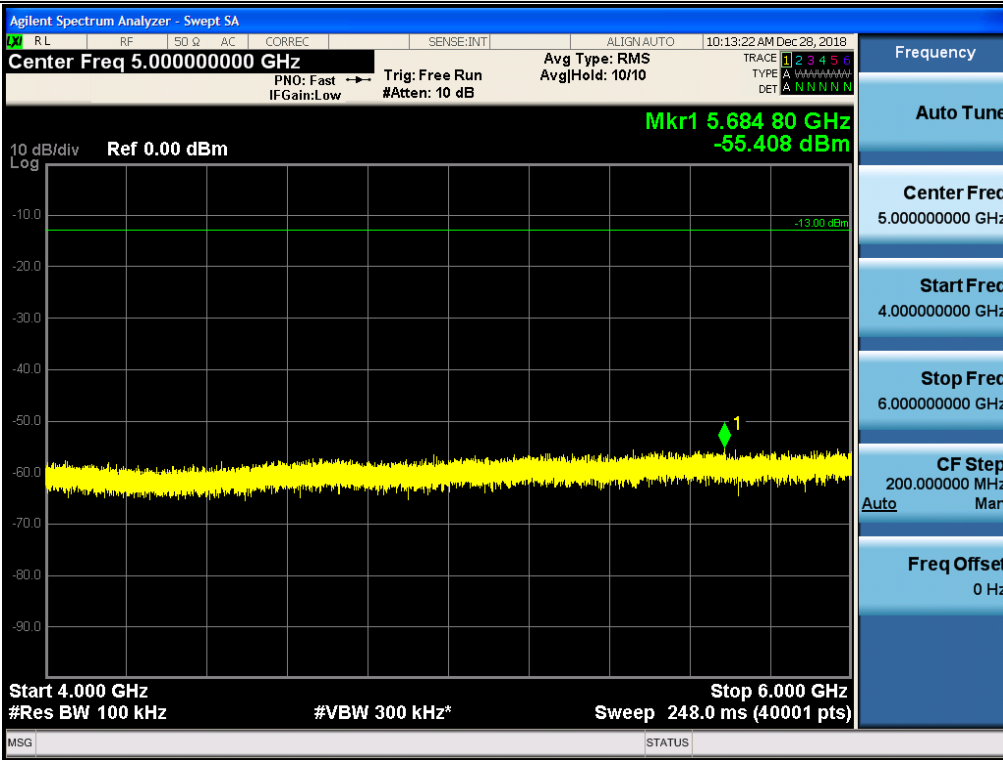

Spurious / Lower 700 MHz / Downlink / LTE 10 MHz / High / 6 GHz ~ 8 GHz

Spurious / Upper 700 MHz / Downlink / LTE 5 MHz / Low / 9 kHz ~ 150 kHz

Spurious / Upper 700 MHz / Downlink / LTE 5 MHz / Low / 150 kHz ~ 30 MHz

Spurious / Upper 700 MHz / Downlink / LTE 5 MHz / Low / 30 MHz ~ Low edge -10.1 MHz

Spurious / Upper 700 MHz / Downlink / LTE 5 MHz / Low / Low edge - 10.1 MHz ~ Low edge - 100 kHz

Spurious / Upper 700 MHz / Downlink / LTE 5 MHz / Low / High Edge + 100 kHz ~ High Edge + 10.1 MHz

Spurious / Upper 700 MHz / Downlink / LTE 5 MHz / Low / High Edge + 10.1 MHz ~ 2 GHz

Spurious / Upper 700 MHz / Downlink / LTE 5 MHz / Low / 2 GHz ~ 4 GHz

Spurious / Upper 700 MHz / Downlink / LTE 5 MHz / Low / 4 GHz ~ 6 GHz

Spurious / Upper 700 MHz / Downlink / LTE 5 MHz / Low / 6 GHz ~ 8 GHz

Spurious / Upper 700 MHz / Downlink / LTE 5 MHz / Low / 763 MHz ~ 775 MHz

Spurious / Upper 700 MHz / Downlink / LTE 5 MHz / Low / 793 MHz ~ 805 GHz