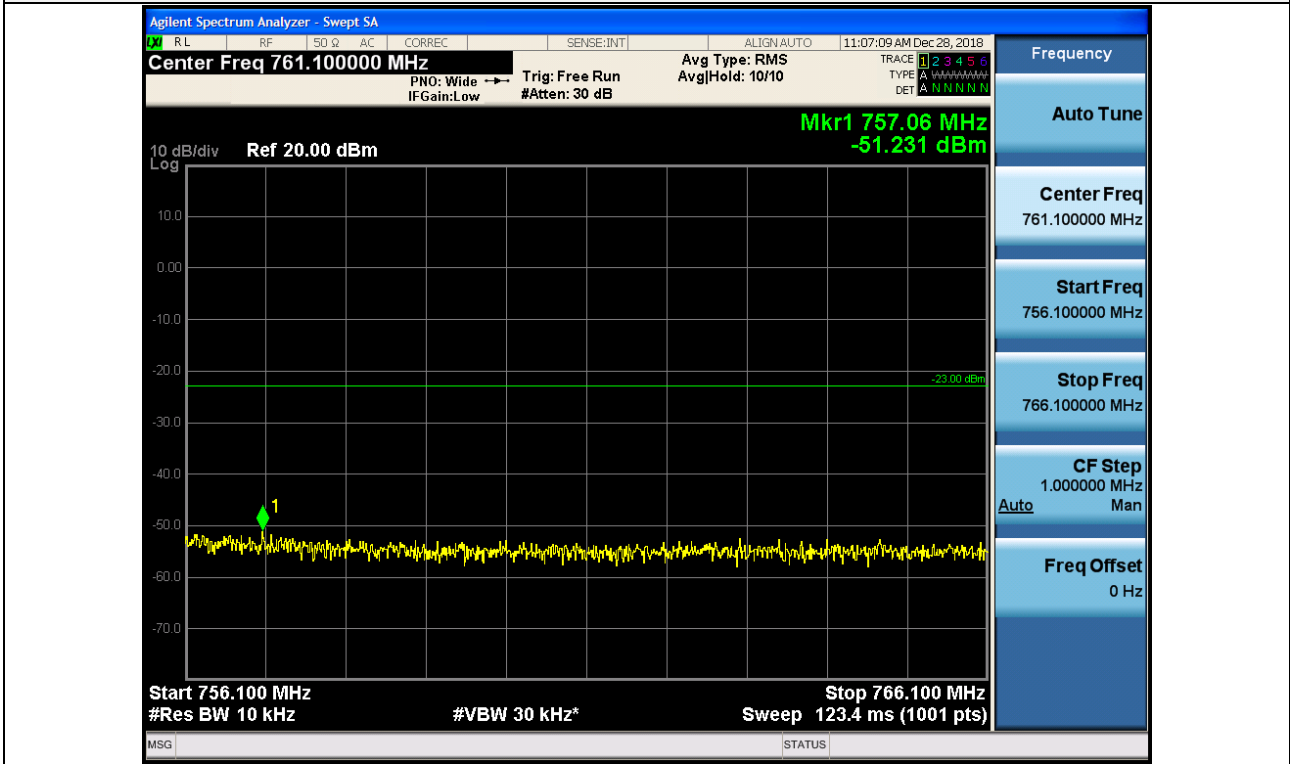

Spurious / Upper 700 MHz / Downlink / LTE 5 MHz / Low / 1 559 MHz ~ 1610 MHz (1 MHz)

Spurious / Upper 700 MHz / Downlink / LTE 5 MHz / Low / 1 559 MHz ~ 1610 MHz (700 Hz (1))

Spurious / Upper 700 MHz / Downlink / LTE 5 MHz / Low / 1 559 MHz ~ 1610 MHz (700 Hz (2))

Spurious / Upper 700 MHz / Downlink / LTE 5 MHz / Low / 1 559 MHz ~ 1610 MHz (700 Hz (3))

Spurious / Upper 700 MHz / Downlink / LTE 5 MHz / Low / 1 559 MHz ~ 1610 MHz (700 Hz (4))

Spurious / Upper 700 MHz / Downlink / LTE 5 MHz / Middle / 30 MHz ~ Low edge -10.1 MHz

Spurious / Upper 700 MHz / Downlink / LTE 5 MHz / Middle / Low edge - 10.1 MHz ~ Low edge - 100 kHz

Spurious / Upper 700 MHz / Downlink / LTE 5 MHz / Middle / High Edge + 100 kHz ~ High Edge + 10.1 MHz

Spurious / Upper 700 MHz / Downlink / LTE 5 MHz / Middle / High Edge + 10.1 MHz ~ 2 GHz

Spurious / Upper 700 MHz / Downlink / LTE 5 MHz / Middle / 2 GHz ~ 4 GHz

Spurious / Upper 700 MHz / Downlink / LTE 5 MHz / Middle / 4 GHz ~ 6 GHz