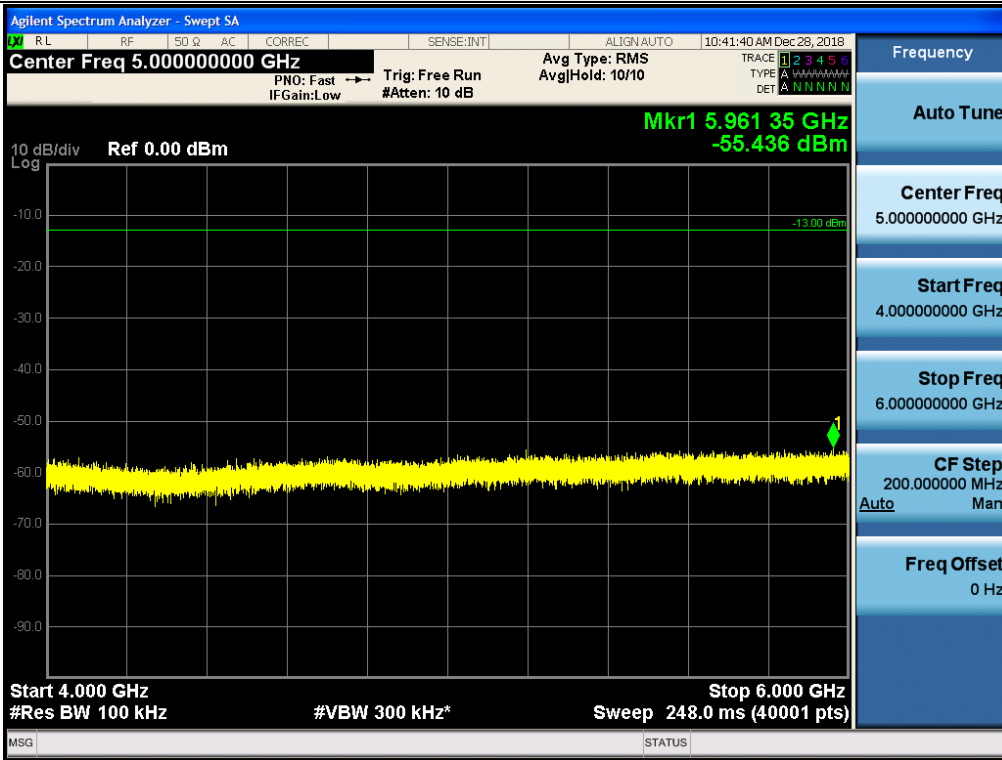

Spurious / Upper 700 MHz / Downlink / LTE 5 MHz / High / 9 kHz ~ 150 kHz

Spurious / Upper 700 MHz / Downlink / LTE 5 MHz / High / 150 kHz ~ 30 MHz

Spurious / Upper 700 MHz / Downlink / LTE 5 MHz / High / 30 MHz ~ Low edge -10.1 MHz

Spurious / Upper 700 MHz / Downlink / LTE 5 MHz / High / Low edge - 10.1 MHz ~ Low edge - 100 kHz

Spurious / Upper 700 MHz / Downlink / LTE 5 MHz / High / High Edge + 100 kHz ~ High Edge + 10.1 MHz

Spurious / Upper 700 MHz / Downlink / LTE 5 MHz / High / High Edge + 10.1 MHz ~ 2 GHz

Spurious / Upper 700 MHz / Downlink / LTE 5 MHz / High / 2 GHz ~ 4 GHz

Spurious / Upper 700 MHz / Downlink / LTE 5 MHz / High / 4 GHz ~ 6 GHz

Spurious / Upper 700 MHz / Downlink / LTE 5 MHz / High / 6 GHz ~ 8 GHz