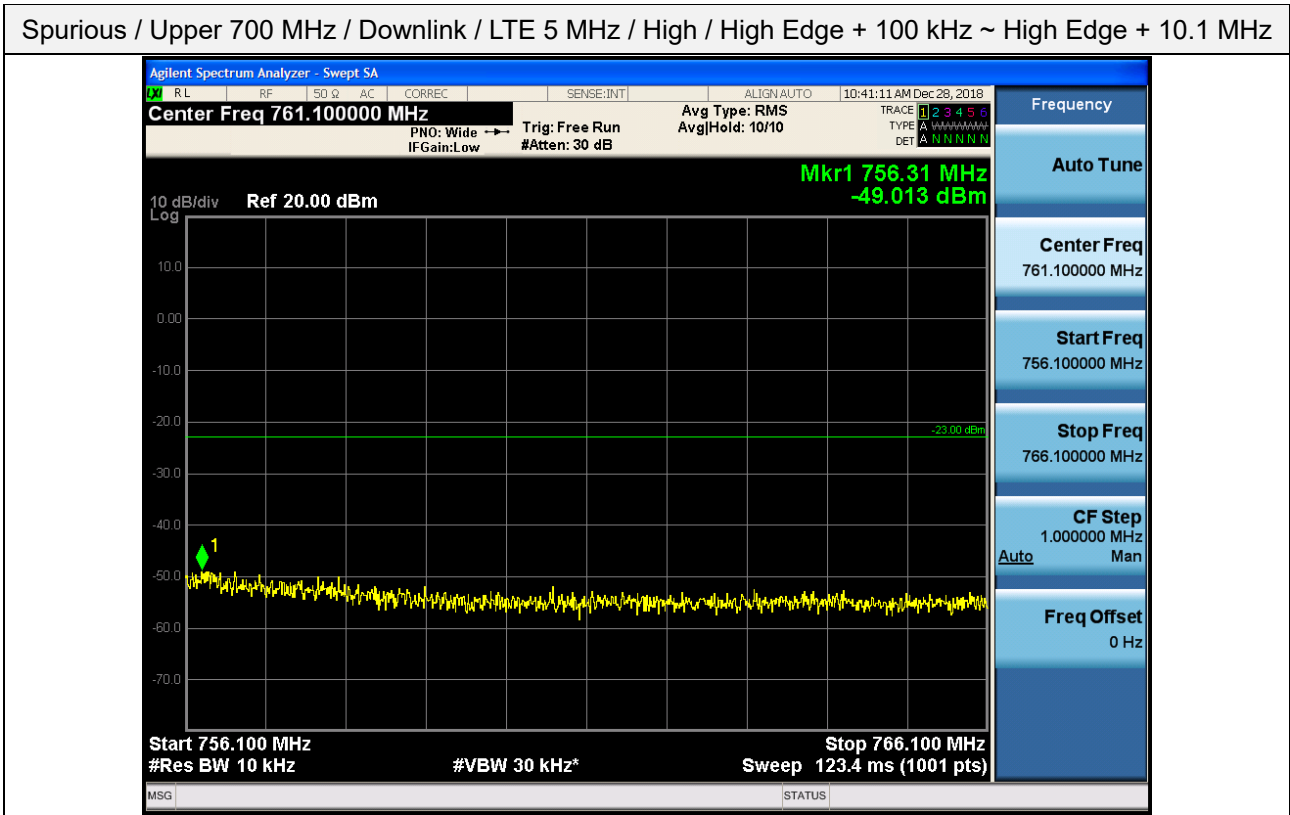

Spurious / Upper 700 MHz / Downlink / LTE 5 MHz / Middle / 1 559 MHz ~ 1610 MHz (700 Hz (2))

Spurious / Upper 700 MHz / Downlink / LTE 5 MHz / Middle / 1 559 MHz ~ 1610 MHz (700 Hz (3))

Spurious / Upper 700 MHz / Downlink / LTE 5 MHz / Middle / 1 559 MHz ~ 1610 MHz (700 Hz (4))

Spurious / Upper 700 MHz / Downlink / LTE 5 MHz / High / 9 kHz ~ 150 kHz

Spurious / Upper 700 MHz / Downlink / LTE 5 MHz / High / 150 kHz ~ 30 MHz

Spurious / Upper 700 MHz / Downlink / LTE 5 MHz / High / 30 MHz ~ Low edge -10.1 MHz

Spurious / Upper 700 MHz / Downlink / LTE 5 MHz / High / Low edge - 10.1 MHz ~ Low edge - 100 kHz

Spurious / Upper 700 MHz / Downlink / LTE 5 MHz / High / High Edge + 100 kHz ~ High Edge + 10.1 MHz

Spurious / Upper 700 MHz / Downlink / LTE 5 MHz / High / High Edge + 10.1 MHz ~ 2 GHz

Spurious / Upper 700 MHz / Downlink / LTE 5 MHz / High / 2 GHz ~ 4 GHz

Spurious / Upper 700 MHz / Downlink / LTE 5 MHz / High / 4 GHz ~ 6 GHz

Spurious / Upper 700 MHz / Downlink / LTE 5 MHz / High / 6 GHz ~ 8 GHz