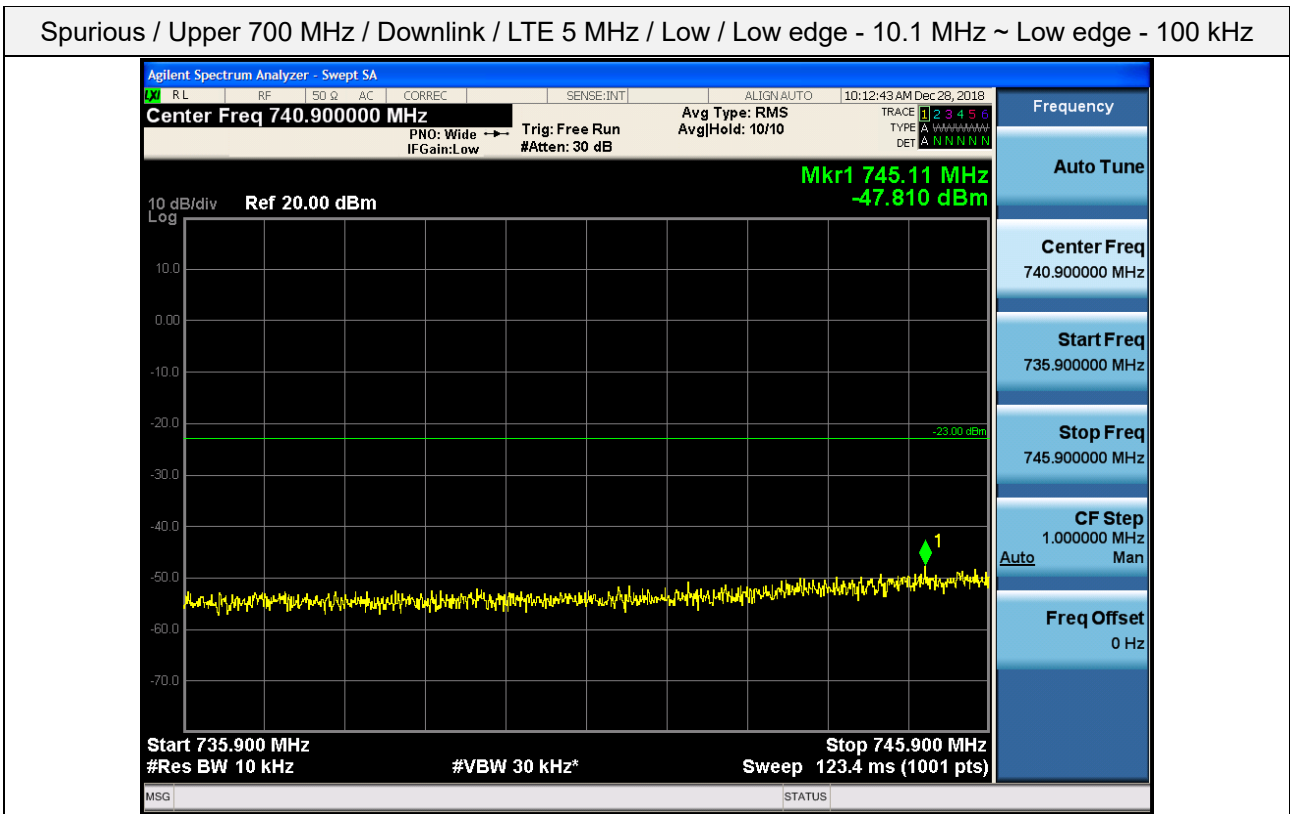

Spurious / Lower 700 MHz / Downlink / LTE 10 MHz / High / High Edge + 10.1 MHz ~ 2 GHz

Spurious / Lower 700 MHz / Downlink / LTE 10 MHz / High / 2 GHz ~ 4 GHz

Spurious / Lower 700 MHz / Downlink / LTE 10 MHz / High / 4 GHz ~ 6 GHz

Spurious / Lower 700 MHz / Downlink / LTE 10 MHz / High / 6 GHz ~ 8 GHz

Spurious / Upper 700 MHz / Downlink / LTE 5 MHz / Low / 9 kHz ~ 150 kHz

Spurious / Upper 700 MHz / Downlink / LTE 5 MHz / Low / 150 kHz ~ 30 MHz

Spurious / Upper 700 MHz / Downlink / LTE 5 MHz / Low / 30 MHz ~ Low edge -10.1 MHz

Spurious / Upper 700 MHz / Downlink / LTE 5 MHz / Low / Low edge - 10.1 MHz ~ Low edge - 100 kHz

Spurious / Upper 700 MHz / Downlink / LTE 5 MHz / Low / High Edge + 100 kHz ~ High Edge + 10.1 MHz

Spurious / Upper 700 MHz / Downlink / LTE 5 MHz / Low / High Edge + 10.1 MHz ~ 2 GHz

Spurious / Upper 700 MHz / Downlink / LTE 5 MHz / Low / 2 GHz ~ 4 GHz

Spurious / Upper 700 MHz / Downlink / LTE 5 MHz / Low / 4 GHz ~ 6 GHz