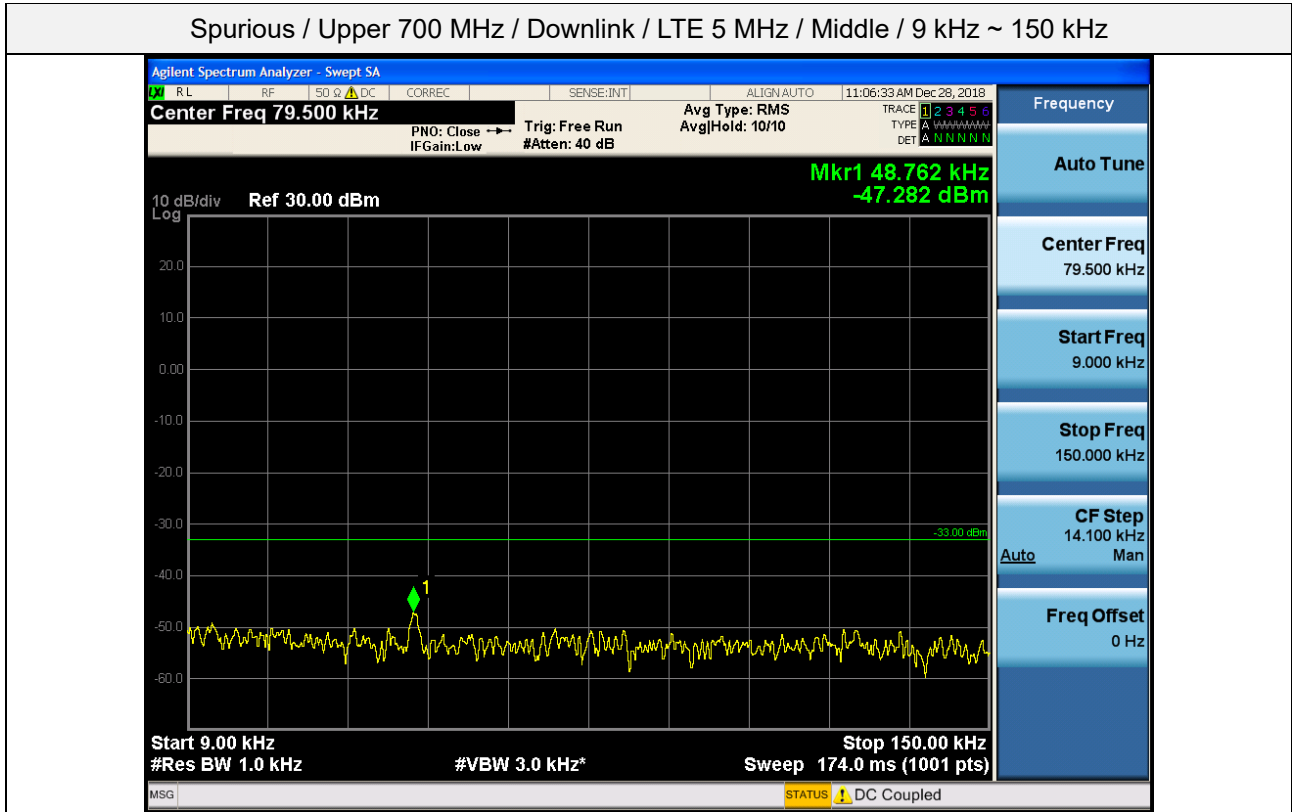

Spurious / Upper 700 MHz / Downlink / LTE 5 MHz / Low / 6 GHz ~ 8 GHz

Spurious / Upper 700 MHz / Downlink / LTE 5 MHz / Low / 763 MHz ~ 775 MHz

Spurious / Upper 700 MHz / Downlink / LTE 5 MHz / Low / 793 MHz ~ 805 GHz

Spurious / Upper 700 MHz / Downlink / LTE 5 MHz / Low / 1 559 MHz ~ 1610 MHz (1 MHz)

Spurious / Upper 700 MHz / Downlink / LTE 5 MHz / Low / 1 559 MHz ~ 1610 MHz (700 Hz (1))

Spurious / Upper 700 MHz / Downlink / LTE 5 MHz / Low / 1 559 MHz ~ 1610 MHz (700 Hz (2))

Spurious / Upper 700 MHz / Downlink / LTE 5 MHz / Low / 1 559 MHz ~ 1610 MHz (700 Hz (3))

Spurious / Upper 700 MHz / Downlink / LTE 5 MHz / Low / 1 559 MHz ~ 1610 MHz (700 Hz (4))

Spurious / Upper 700 MHz / Downlink / LTE 5 MHz / Middle / 30 MHz ~ Low edge -10.1 MHz

Spurious / Upper 700 MHz / Downlink / LTE 5 MHz / Middle / Low edge - 10.1 MHz ~ Low edge - 100 kHz

Spurious / Upper 700 MHz / Downlink / LTE 5 MHz / Middle / High Edge + 100 kHz ~ High Edge + 10.1 MHz