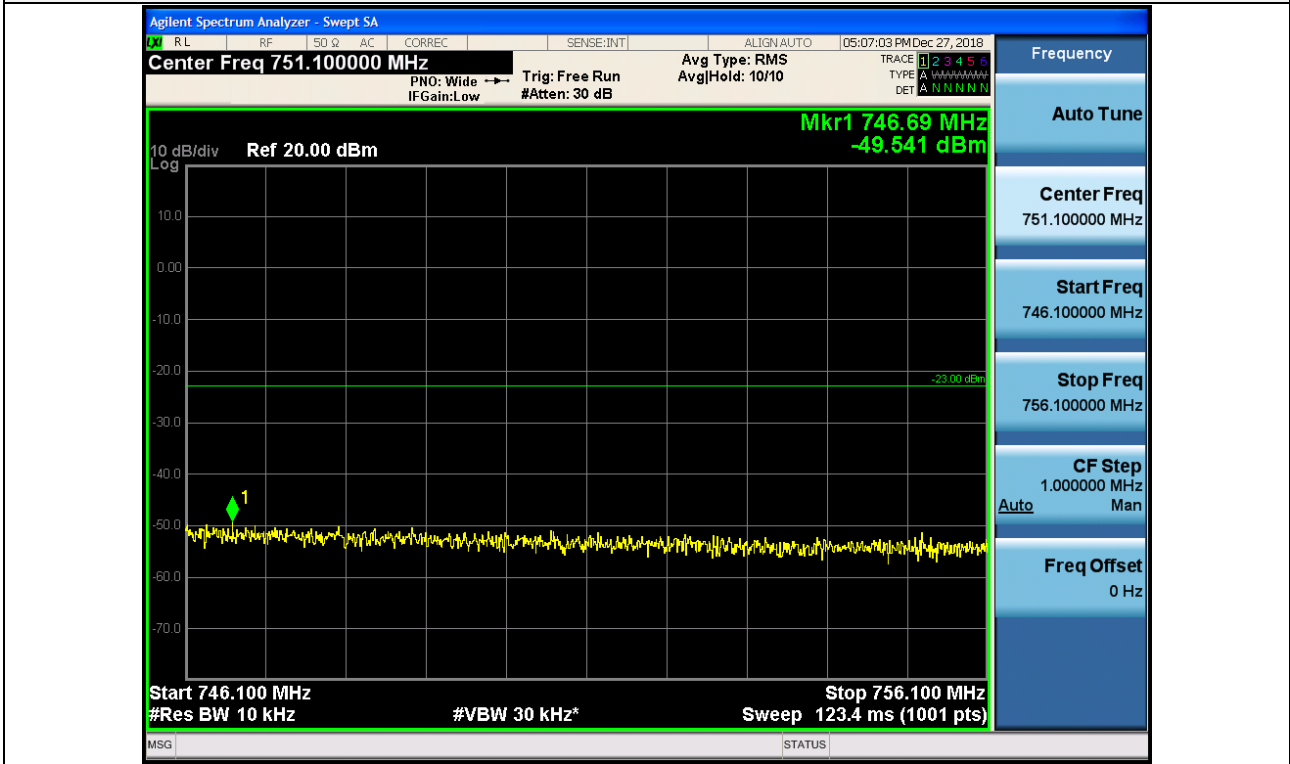

Spurious / Lower 700 MHz / Downlink / LTE 10 MHz / High / 30 MHz ~ Low edge -10.1 MHz

Spurious / Lower 700 MHz / Downlink / LTE 10 MHz / High / Low edge - 10.1 MHz ~ Low edge - 100 kHz

Spurious / Lower 700 MHz / Downlink / LTE 10 MHz / High / High Edge + 100 kHz ~ High Edge + 10.1 MHz

Spurious / Lower 700 MHz / Downlink / LTE 10 MHz / High / High Edge + 10.1 MHz ~ 2 GHz

Spurious / Lower 700 MHz / Downlink / LTE 10 MHz / High / 2 GHz ~ 4 GHz

Spurious / Lower 700 MHz / Downlink / LTE 10 MHz / High / 4 GHz ~ 6 GHz

Spurious / Lower 700 MHz / Downlink / LTE 10 MHz / High / 6 GHz ~ 8 GHz

Spurious / Upper 700 MHz / Downlink / LTE 5 MHz / Low / 9 kHz ~ 150 kHz

Spurious / Upper 700 MHz / Downlink / LTE 5 MHz / Low / 150 kHz ~ 30 MHz

Spurious / Upper 700 MHz / Downlink / LTE 5 MHz / Low / 30 MHz ~ Low edge -10.1 MHz

Spurious / Upper 700 MHz / Downlink / LTE 5 MHz / Low / Low edge - 10.1 MHz ~ Low edge - 100 kHz

Spurious / Upper 700 MHz / Downlink / LTE 5 MHz / Low / High Edge + 100 kHz ~ High Edge + 10.1 MHz