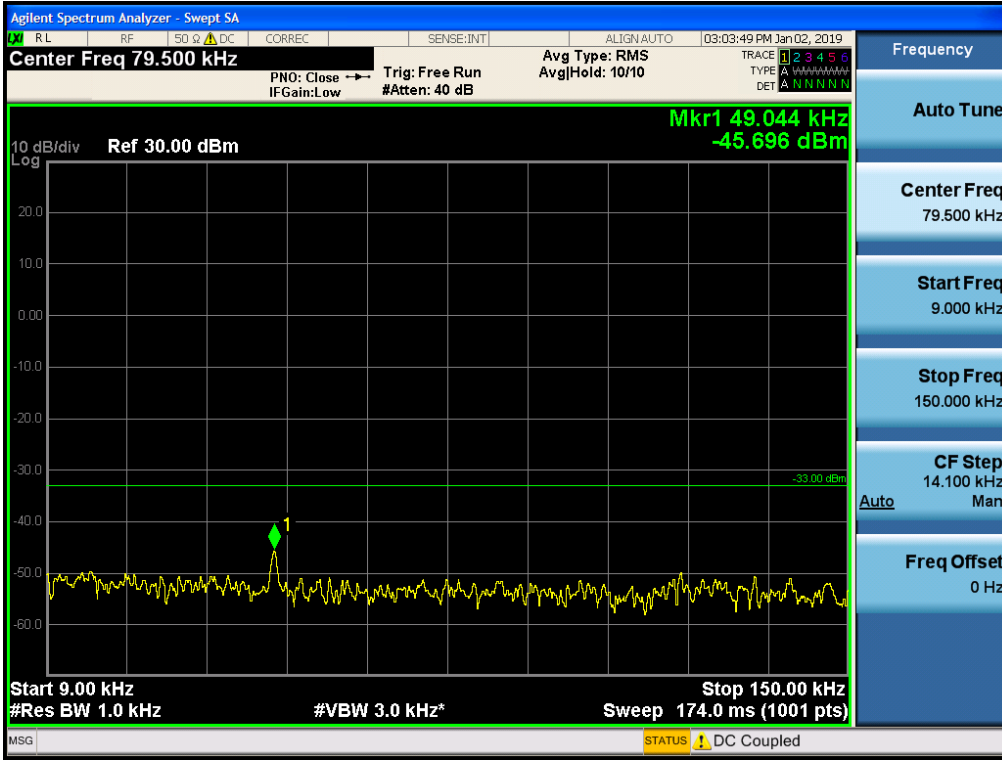

Spurious / Upper 700 MHz / Downlink / LTE 10 MHz / Middle / High Edge + 10.1 MHz ~ 2 GHz

Spurious / Upper 700 MHz / Downlink / LTE 10 MHz / Middle / 2 GHz ~ 4 GHz

Spurious / Upper 700 MHz / Downlink / LTE 10 MHz / Middle / 4 GHz ~ 6 GHz

Spurious / Upper 700 MHz / Downlink / LTE 10 MHz / Middle / 1 559 MHz ~ 1610 MHz (700 Hz (1))

Spurious / Upper 700 MHz / Downlink / LTE 10 MHz / Middle / 1 559 MHz ~ 1610 MHz (700 Hz (2))

Spurious / Upper 700 MHz / Downlink / LTE 10 MHz / Middle / 1 559 MHz ~ 1610 MHz (700 Hz (3))

Spurious / Upper 700 MHz / Downlink / LTE 10 MHz / Middle / 1 559 MHz ~ 1610 MHz (700 Hz (4))

Spurious / ESMR / Downlink / CDMA / Low / 9 kHz ~ 150 kHz

Spurious / ESMR / Downlink / CDMA / Low / 150 kHz ~ 30 MHz

Spurious / ESMR / Downlink / CDMA / Low / 30 MHz ~ Low edge -10.1 MHz

Spurious / ESMR / Downlink / CDMA / Low / Low edge - 10.1 MHz ~ Low edge - 100 kHz

Spurious / ESMR / Downlink / CDMA / Low / High Edge + 100 kHz ~ High Edge + 10.1 MHz