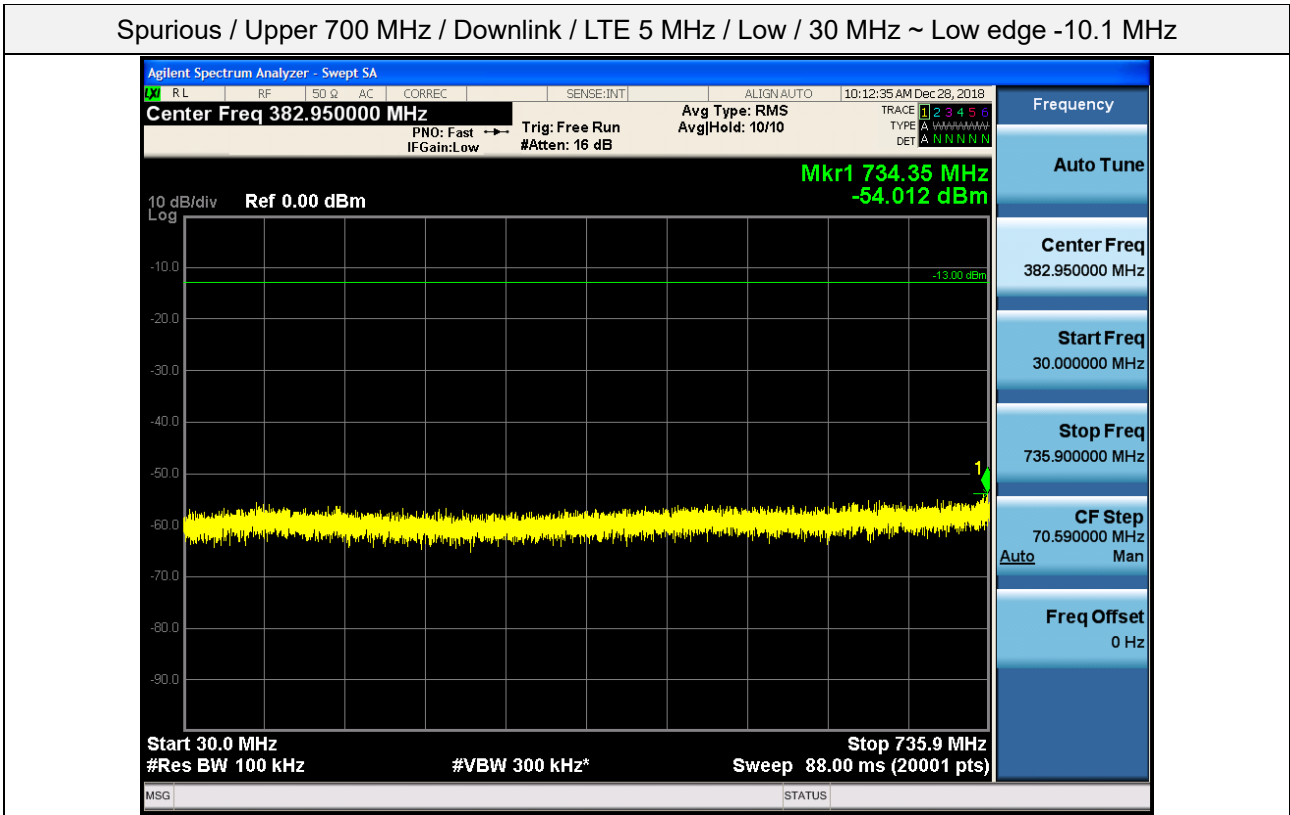

Spurious / Lower 700 MHz / Downlink / LTE 10 MHz / High / High Edge + 10.1 MHz ~ 2 GHz

Spurious / Lower 700 MHz / Downlink / LTE 10 MHz / High / 2 GHz ~ 4 GHz

Spurious / Lower 700 MHz / Downlink / LTE 10 MHz / High / 4 GHz ~ 6 GHz

Spurious / Lower 700 MHz / Downlink / LTE 10 MHz / High / 6 GHz ~ 8 GHz

Spurious / Upper 700 MHz / Downlink / LTE 5 MHz / Low / 9 kHz ~ 150 kHz

Spurious / Upper 700 MHz / Downlink / LTE 5 MHz / Low / 150 kHz ~ 30 MHz

Spurious / Upper 700 MHz / Downlink / LTE 5 MHz / Low / 30 MHz ~ Low edge -10.1 MHz

Spurious / Upper 700 MHz / Downlink / LTE 5 MHz / Low / Low edge - 10.1 MHz ~ Low edge - 100 kHz

Spurious / Upper 700 MHz / Downlink / LTE 5 MHz / Low / High Edge + 100 kHz ~ High Edge + 10.1 MHz

Spurious / Upper 700 MHz / Downlink / LTE 5 MHz / Low / High Edge + 10.1 MHz ~ 2 GHz

Spurious / Upper 700 MHz / Downlink / LTE 5 MHz / Low / 2 GHz ~ 4 GHz

Spurious / Upper 700 MHz / Downlink / LTE 5 MHz / Low / 4 GHz ~ 6 GHz