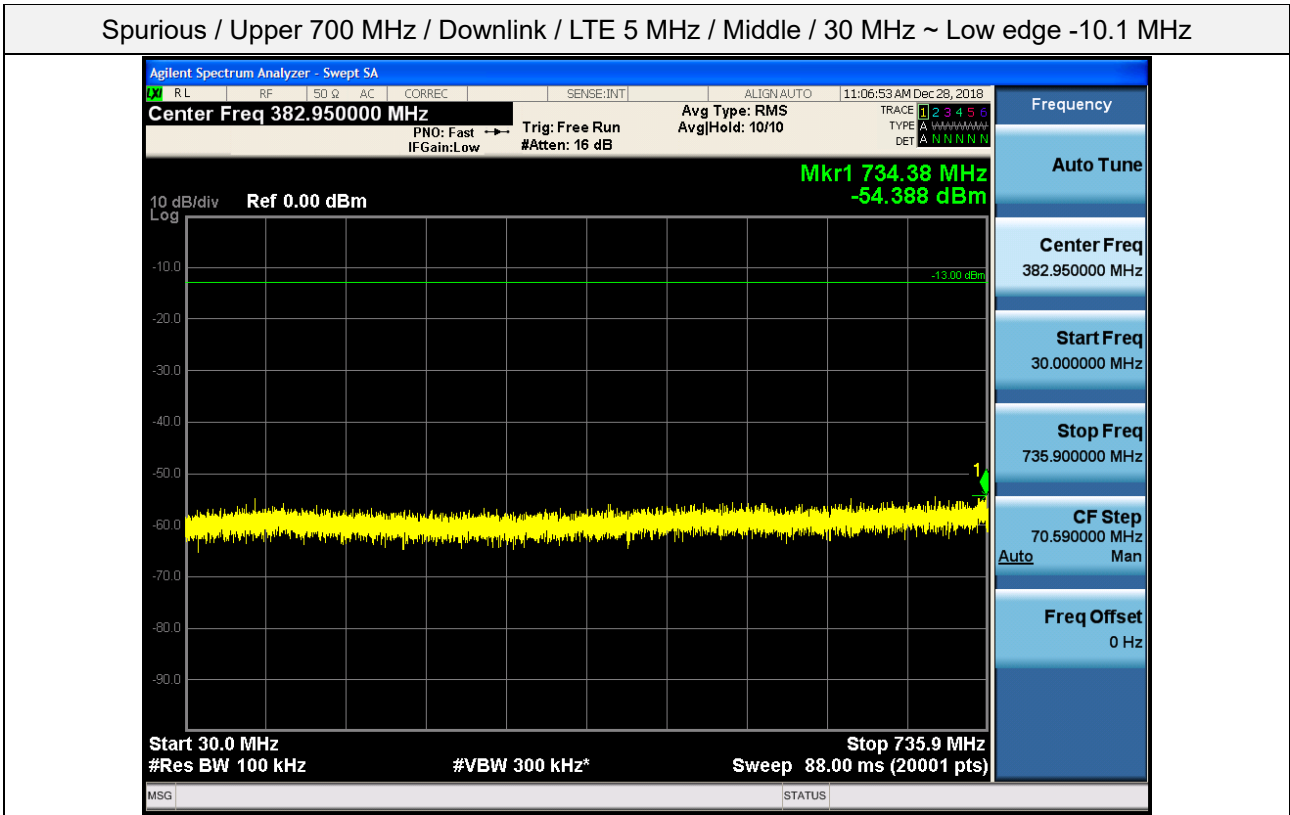

Spurious / Upper 700 MHz / Downlink / LTE 5 MHz / Low / 1 559 MHz ~ 1610 MHz (1 MHz)

Spurious / Upper 700 MHz / Downlink / LTE 5 MHz / Low / 1 559 MHz ~ 1610 MHz (700 Hz (1))

Spurious / Upper 700 MHz / Downlink / LTE 5 MHz / Low / 1 559 MHz ~ 1610 MHz (700 Hz (2))

Spurious / Upper 700 MHz / Downlink / LTE 5 MHz / Low / 1 559 MHz ~ 1610 MHz (700 Hz (3))

Spurious / Upper 700 MHz / Downlink / LTE 5 MHz / Low / 1 559 MHz ~ 1610 MHz (700 Hz (4))

Spurious / Upper 700 MHz / Downlink / LTE 5 MHz / Middle / 30 MHz ~ Low edge -10.1 MHz

Spurious / Upper 700 MHz / Downlink / LTE 5 MHz / Middle / Low edge - 10.1 MHz ~ Low edge - 100 kHz

Spurious / Upper 700 MHz / Downlink / LTE 5 MHz / Middle / High Edge + 100 kHz ~ High Edge + 10.1 MHz

Spurious / Upper 700 MHz / Downlink / LTE 5 MHz / Middle / High Edge + 10.1 MHz ~ 2 GHz

Spurious / Upper 700 MHz / Downlink / LTE 5 MHz / Middle / 2 GHz ~ 4 GHz

Spurious / Upper 700 MHz / Downlink / LTE 5 MHz / Middle / 4 GHz ~ 6 GHz