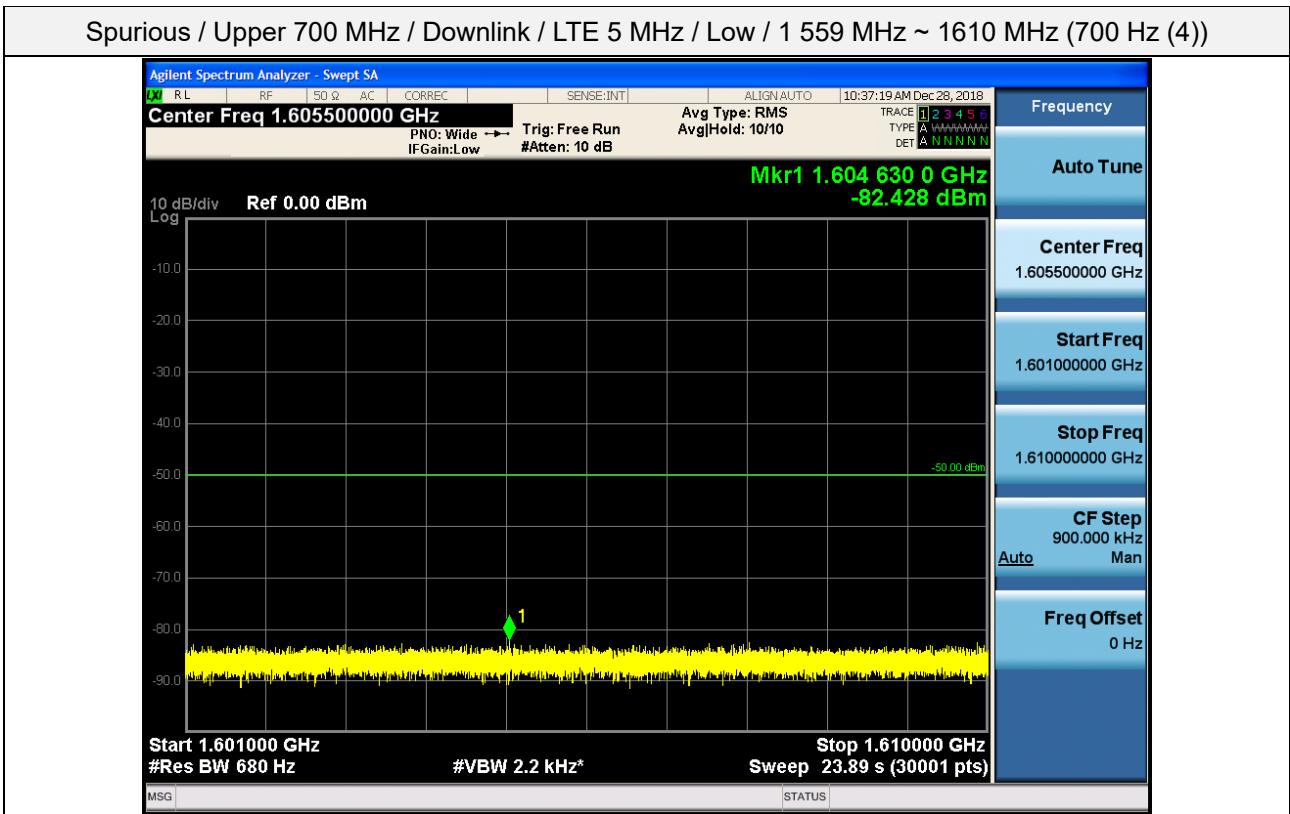

Spurious / Upper 700 MHz / Downlink / LTE 5 MHz / Low / 6 GHz ~ 8 GHz

Spurious / Upper 700 MHz / Downlink / LTE 5 MHz / Low / 763 MHz ~ 775 MHz

Spurious / Upper 700 MHz / Downlink / LTE 5 MHz / Low / 793 MHz ~ 805 GHz

Spurious / Upper 700 MHz / Downlink / LTE 5 MHz / Low / 1 559 MHz ~ 1610 MHz (1 MHz)

Spurious / Upper 700 MHz / Downlink / LTE 5 MHz / Low / 1 559 MHz ~ 1610 MHz (700 Hz (1))

Spurious / Upper 700 MHz / Downlink / LTE 5 MHz / Low / 1 559 MHz ~ 1610 MHz (700 Hz (2))

Spurious / Upper 700 MHz / Downlink / LTE 5 MHz / Low / 1 559 MHz ~ 1610 MHz (700 Hz (3))

Spurious / Upper 700 MHz / Downlink / LTE 5 MHz / Low / 1 559 MHz ~ 1610 MHz (700 Hz (4))

Spurious / Upper 700 MHz / Downlink / LTE 5 MHz / Middle / 30 MHz ~ Low edge -10.1 MHz

Spurious / Upper 700 MHz / Downlink / LTE 5 MHz / Middle / Low edge - 10.1 MHz ~ Low edge - 100 kHz

Spurious / Upper 700 MHz / Downlink / LTE 5 MHz / Middle / High Edge + 100 kHz ~ High Edge + 10.1 MHz