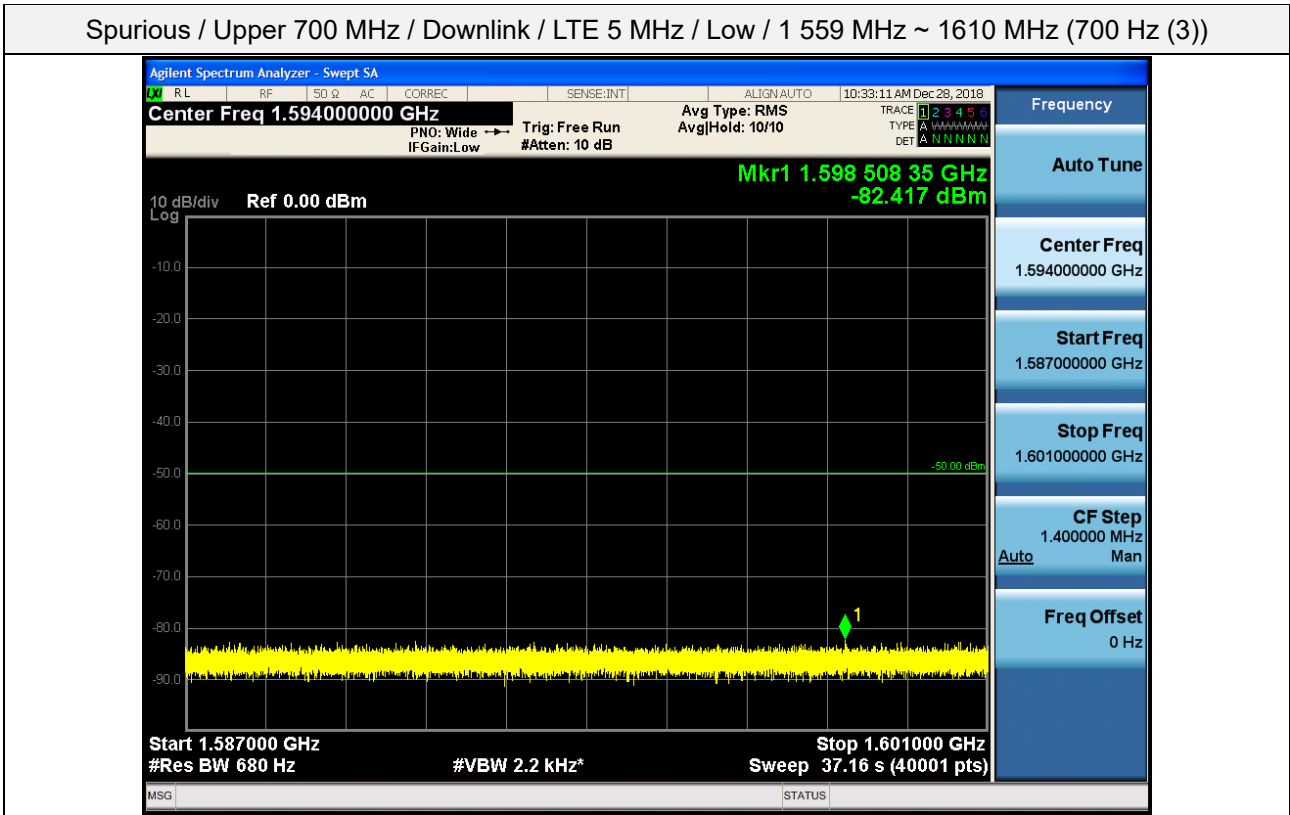

Spurious / Upper 700 MHz / Downlink / LTE 5 MHz / Low / 6 GHz ~ 8 GHz

Spurious / Upper 700 MHz / Downlink / LTE 5 MHz / Low / 763 MHz ~ 775 MHz

Spurious / Upper 700 MHz / Downlink / LTE 5 MHz / Low / 793 MHz ~ 805 GHz

Spurious / Upper 700 MHz / Downlink / LTE 5 MHz / Low / 1 559 MHz ~ 1610 MHz (1 MHz)

Spurious / Upper 700 MHz / Downlink / LTE 5 MHz / Low / 1 559 MHz ~ 1610 MHz (700 Hz (1))

Spurious / Upper 700 MHz / Downlink / LTE 5 MHz / Low / 1 559 MHz ~ 1610 MHz (700 Hz (2))

Spurious / Upper 700 MHz / Downlink / LTE 5 MHz / Low / 1 559 MHz ~ 1610 MHz (700 Hz (3))

Spurious / Upper 700 MHz / Downlink / LTE 5 MHz / Low / 1 559 MHz ~ 1610 MHz (700 Hz (4))

Spurious / Upper 700 MHz / Downlink / LTE 5 MHz / Middle / 30 MHz ~ Low edge -10.1 MHz

Spurious / Upper 700 MHz / Downlink / LTE 5 MHz / Middle / Low edge - 10.1 MHz ~ Low edge - 100 kHz

Spurious / Upper 700 MHz / Downlink / LTE 5 MHz / Middle / High Edge + 100 kHz ~ High Edge + 10.1 MHz