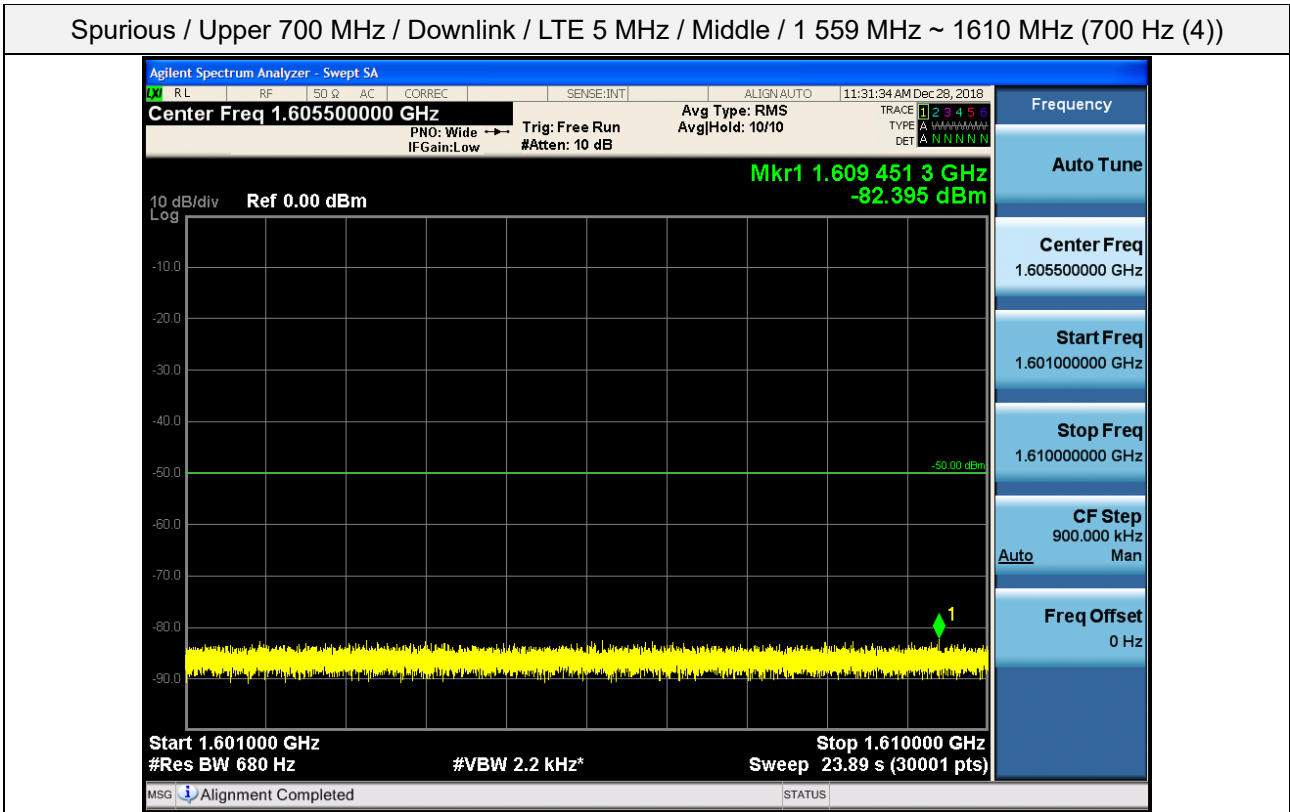

Spurious / Upper 700 MHz / Downlink / LTE 5 MHz / Middle / High Edge + 10.1 MHz ~ 2 GHz

Spurious / Upper 700 MHz / Downlink / LTE 5 MHz / Middle / 2 GHz ~ 4 GHz

Spurious / Upper 700 MHz / Downlink / LTE 5 MHz / Middle / 4 GHz ~ 6 GHz

Spurious / Upper 700 MHz / Downlink / LTE 5 MHz / Middle / 6 GHz ~ 8 GHz

Spurious / Upper 700 MHz / Downlink / LTE 5 MHz / Middle / 763 MHz ~ 775 MHz

Spurious / Upper 700 MHz / Downlink / LTE 5 MHz / Middle / 1 559 MHz ~ 1610 MHz (700 Hz (1))

Spurious / Upper 700 MHz / Downlink / LTE 5 MHz / Middle / 1 559 MHz ~ 1610 MHz (700 Hz (2))

Spurious / Upper 700 MHz / Downlink / LTE 5 MHz / Middle / 1 559 MHz ~ 1610 MHz (700 Hz (3))

Spurious / Upper 700 MHz / Downlink / LTE 5 MHz / Middle / 1 559 MHz ~ 1610 MHz (700 Hz (4))

Spurious / Upper 700 MHz / Downlink / LTE 5 MHz / High / 9 kHz ~ 150 kHz

Spurious / Upper 700 MHz / Downlink / LTE 5 MHz / High / 150 kHz ~ 30 MHz

Spurious / Upper 700 MHz / Downlink / LTE 5 MHz / High / 30 MHz ~ Low edge -10.1 MHz