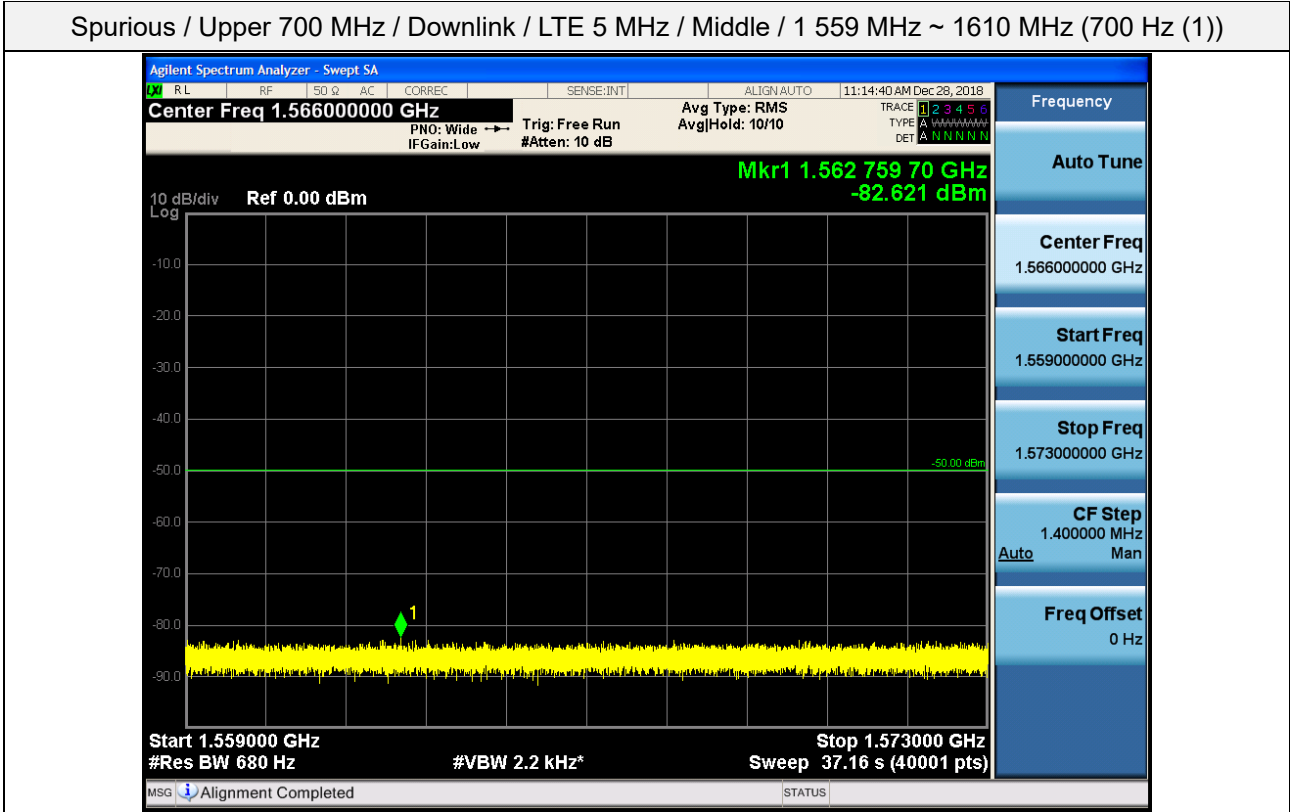

Spurious / Upper 700 MHz / Downlink / LTE 5 MHz / Middle / High Edge + 10.1 MHz ~ 2 GHz

Spurious / Upper 700 MHz / Downlink / LTE 5 MHz / Middle / 2 GHz ~ 4 GHz

Spurious / Upper 700 MHz / Downlink / LTE 5 MHz / Middle / 4 GHz ~ 6 GHz

Spurious / Upper 700 MHz / Downlink / LTE 5 MHz / Middle / 6 GHz ~ 8 GHz

Spurious / Upper 700 MHz / Downlink / LTE 5 MHz / Middle / 763 MHz ~ 775 MHz

Spurious / Upper 700 MHz / Downlink / LTE 5 MHz / Middle / 1 559 MHz ~ 1610 MHz (700 Hz (1))

Spurious / Upper 700 MHz / Downlink / LTE 5 MHz / Middle / 1 559 MHz ~ 1610 MHz (700 Hz (2))

Spurious / Upper 700 MHz / Downlink / LTE 5 MHz / Middle / 1 559 MHz ~ 1610 MHz (700 Hz (3))

Spurious / Upper 700 MHz / Downlink / LTE 5 MHz / Middle / 1 559 MHz ~ 1610 MHz (700 Hz (4))

Spurious / Upper 700 MHz / Downlink / LTE 5 MHz / High / 9 kHz ~ 150 kHz

Spurious / Upper 700 MHz / Downlink / LTE 5 MHz / High / 150 kHz ~ 30 MHz

Spurious / Upper 700 MHz / Downlink / LTE 5 MHz / High / 30 MHz ~ Low edge -10.1 MHz