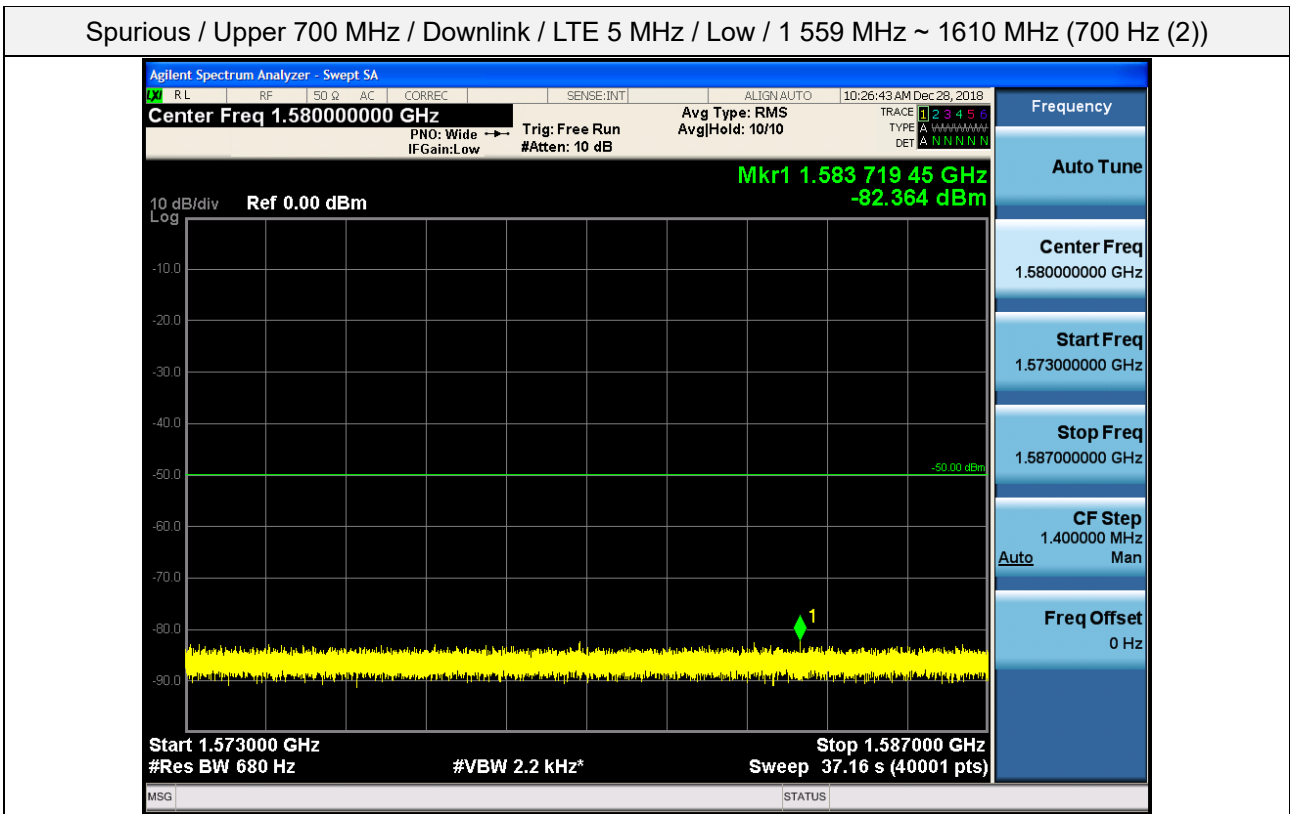

Spurious / Upper 700 MHz / Downlink / LTE 5 MHz / Low / High Edge + 10.1 MHz ~ 2 GHz

Spurious / Upper 700 MHz / Downlink / LTE 5 MHz / Low / 2 GHz ~ 4 GHz

Spurious / Upper 700 MHz / Downlink / LTE 5 MHz / Low / 4 GHz ~ 6 GHz

Spurious / Upper 700 MHz / Downlink / LTE 5 MHz / Low / 6 GHz ~ 8 GHz

Spurious / Upper 700 MHz / Downlink / LTE 5 MHz / Low / 763 MHz ~ 775 MHz

Spurious / Upper 700 MHz / Downlink / LTE 5 MHz / Low / 793 MHz ~ 805 GHz

Spurious / Upper 700 MHz / Downlink / LTE 5 MHz / Low / 1 559 MHz ~ 1610 MHz (1 MHz)

Spurious / Upper 700 MHz / Downlink / LTE 5 MHz / Low / 1 559 MHz ~ 1610 MHz (700 Hz (1))

Spurious / Upper 700 MHz / Downlink / LTE 5 MHz / Low / 1 559 MHz ~ 1610 MHz (700 Hz (2))

Spurious / Upper 700 MHz / Downlink / LTE 5 MHz / Low / 1 559 MHz ~ 1610 MHz (700 Hz (3))

Spurious / Upper 700 MHz / Downlink / LTE 5 MHz / Low / 1 559 MHz ~ 1610 MHz (700 Hz (4))

Spurious / Upper 700 MHz / Downlink / LTE 5 MHz / Middle / 30 MHz ~ Low edge -10.1 MHz