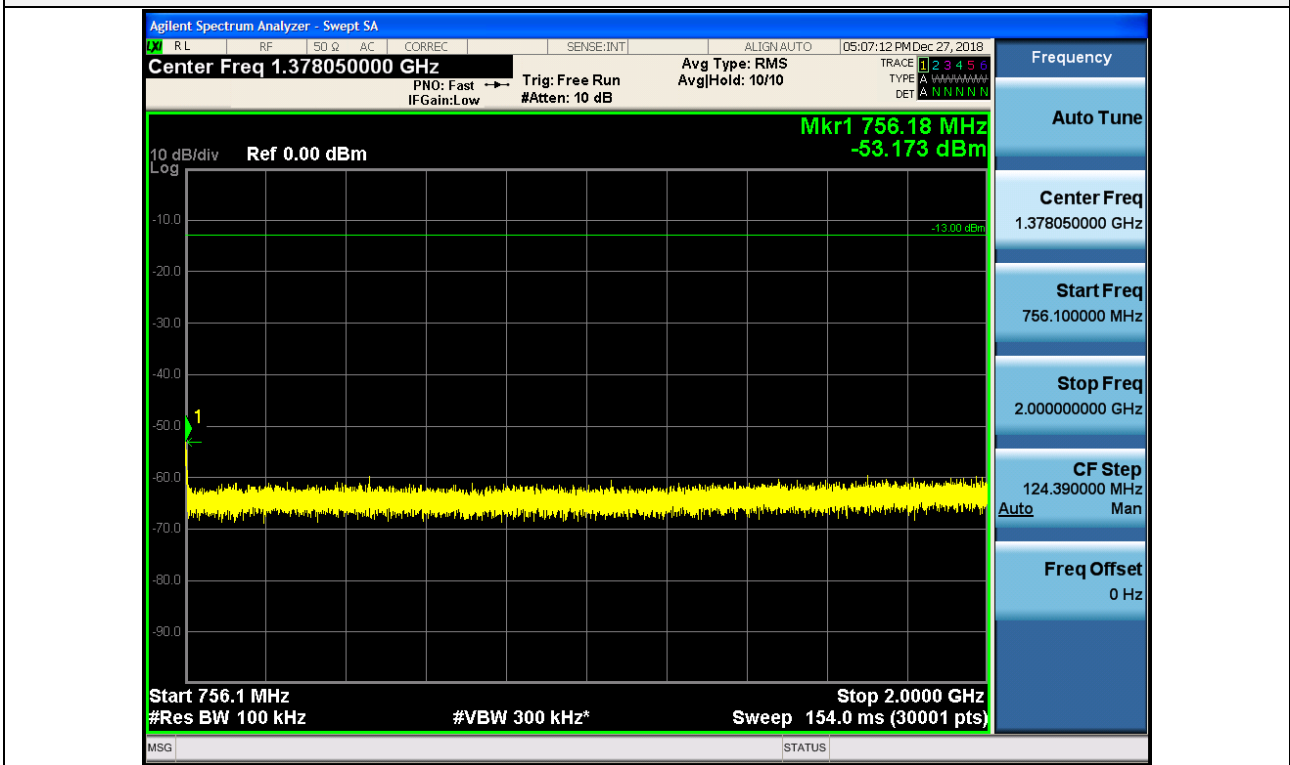

Spurious / Lower 700 MHz / Downlink / LTE 10 MHz / High / 30 MHz ~ Low edge -10.1 MHz

Spurious / Lower 700 MHz / Downlink / LTE 10 MHz / High / Low edge - 10.1 MHz ~ Low edge - 100 kHz

Spurious / Lower 700 MHz / Downlink / LTE 10 MHz / High / High Edge + 100 kHz ~ High Edge + 10.1 MHz

Spurious / Lower 700 MHz / Downlink / LTE 10 MHz / High / High Edge + 10.1 MHz ~ 2 GHz

Spurious / Lower 700 MHz / Downlink / LTE 10 MHz / High / 2 GHz ~ 4 GHz

Spurious / Lower 700 MHz / Downlink / LTE 10 MHz / High / 4 GHz ~ 6 GHz

Spurious / Lower 700 MHz / Downlink / LTE 10 MHz / High / 6 GHz ~ 8 GHz

Spurious / Upper 700 MHz / Downlink / LTE 5 MHz / Low / 9 kHz ~ 150 kHz

Spurious / Upper 700 MHz / Downlink / LTE 5 MHz / Low / 150 kHz ~ 30 MHz

Spurious / Upper 700 MHz / Downlink / LTE 5 MHz / Low / 30 MHz ~ Low edge -10.1 MHz

Spurious / Upper 700 MHz / Downlink / LTE 5 MHz / Low / Low edge - 10.1 MHz ~ Low edge - 100 kHz

Spurious / Upper 700 MHz / Downlink / LTE 5 MHz / Low / High Edge + 100 kHz ~ High Edge + 10.1 MHz