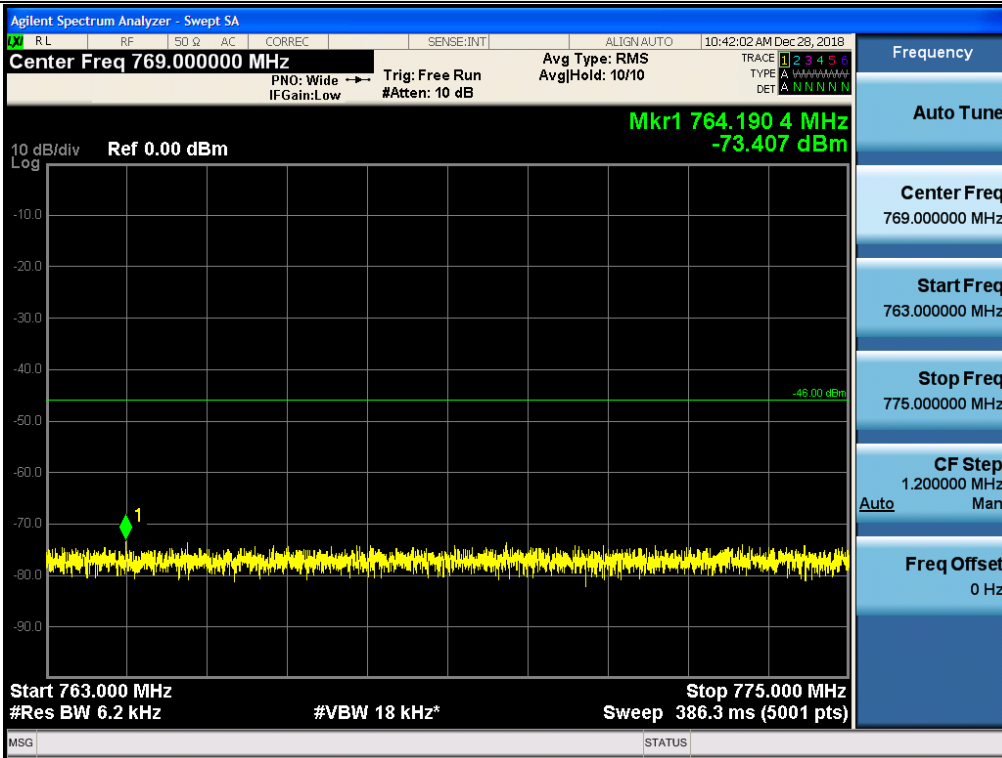

Spurious / Upper 700 MHz / Downlink / LTE 5 MHz / High / Low edge - 10.1 MHz ~ Low edge - 100 kHz

Spurious / Upper 700 MHz / Downlink / LTE 5 MHz / High / High Edge + 100 kHz ~ High Edge + 10.1 MHz

Spurious / Upper 700 MHz / Downlink / LTE 5 MHz / High / High Edge + 10.1 MHz ~ 2 GHz

Spurious / Upper 700 MHz / Downlink / LTE 5 MHz / High / 2 GHz ~ 4 GHz

Spurious / Upper 700 MHz / Downlink / LTE 5 MHz / High / 4 GHz ~ 6 GHz

Spurious / Upper 700 MHz / Downlink / LTE 5 MHz / High / 6 GHz ~ 8 GHz

Spurious / Upper 700 MHz / Downlink / LTE 5 MHz / High / 763 MHz ~ 775 MHz

Spurious / Upper 700 MHz / Downlink / LTE 5 MHz / High / 1 559 MHz ~ 1610 MHz (700 Hz (1))

Spurious / Upper 700 MHz / Downlink / LTE 5 MHz / High / 1 559 MHz ~ 1610 MHz (700 Hz (2))

Spurious / Upper 700 MHz / Downlink / LTE 5 MHz / High / 1 559 MHz ~ 1610 MHz (700 Hz (3))

Spurious / Upper 700 MHz / Downlink / LTE 5 MHz / High / 1 559 MHz ~ 1610 MHz (700 Hz (4))

Spurious / Upper 700 MHz / Downlink / LTE 10 MHz / Middle / 30 MHz ~ Low edge -10.1 MHz