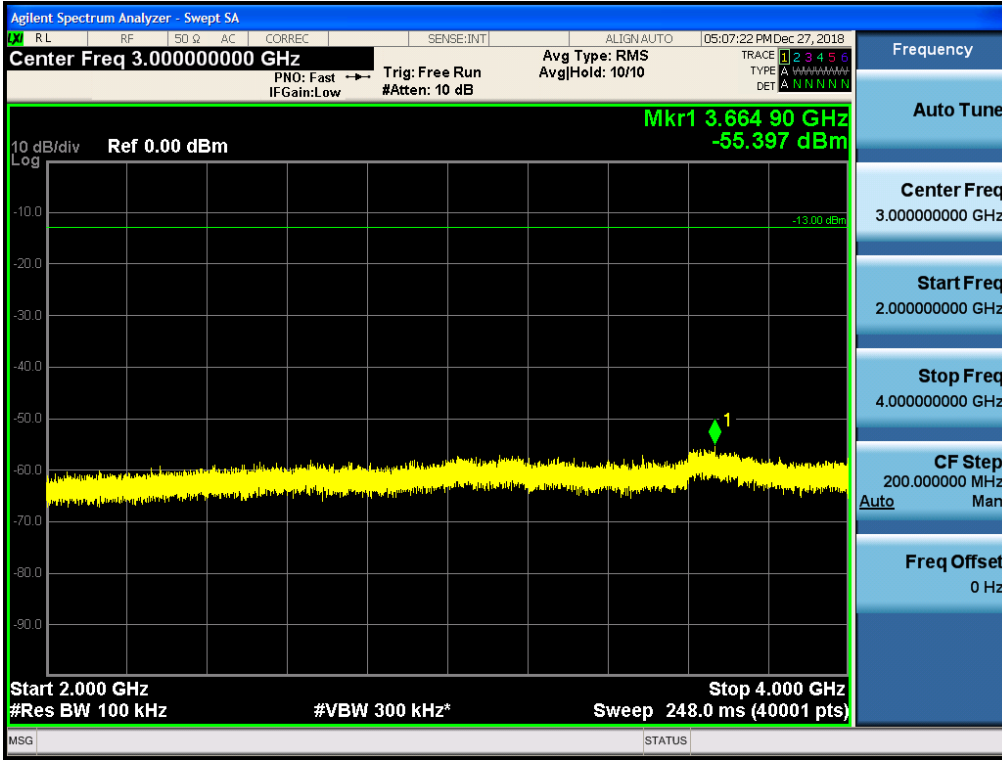

Spurious / Lower 700 MHz / Downlink / LTE 10 MHz / High / 30 MHz ~ Low edge -10.1 MHz

Spurious / Lower 700 MHz / Downlink / LTE 10 MHz / High / Low edge - 10.1 MHz ~ Low edge - 100 kHz

Spurious / Lower 700 MHz / Downlink / LTE 10 MHz / High / High Edge + 100 kHz ~ High Edge + 10.1 MHz

Spurious / Lower 700 MHz / Downlink / LTE 10 MHz / High / High Edge + 10.1 MHz ~ 2 GHz

Spurious / Lower 700 MHz / Downlink / LTE 10 MHz / High / 2 GHz ~ 4 GHz

Spurious / Lower 700 MHz / Downlink / LTE 10 MHz / High / 4 GHz ~ 6 GHz

Spurious / Lower 700 MHz / Downlink / LTE 10 MHz / High / 6 GHz ~ 8 GHz

Spurious / Upper 700 MHz / Downlink / LTE 5 MHz / Low / 9 kHz ~ 150 kHz

Spurious / Upper 700 MHz / Downlink / LTE 5 MHz / Low / 150 kHz ~ 30 MHz