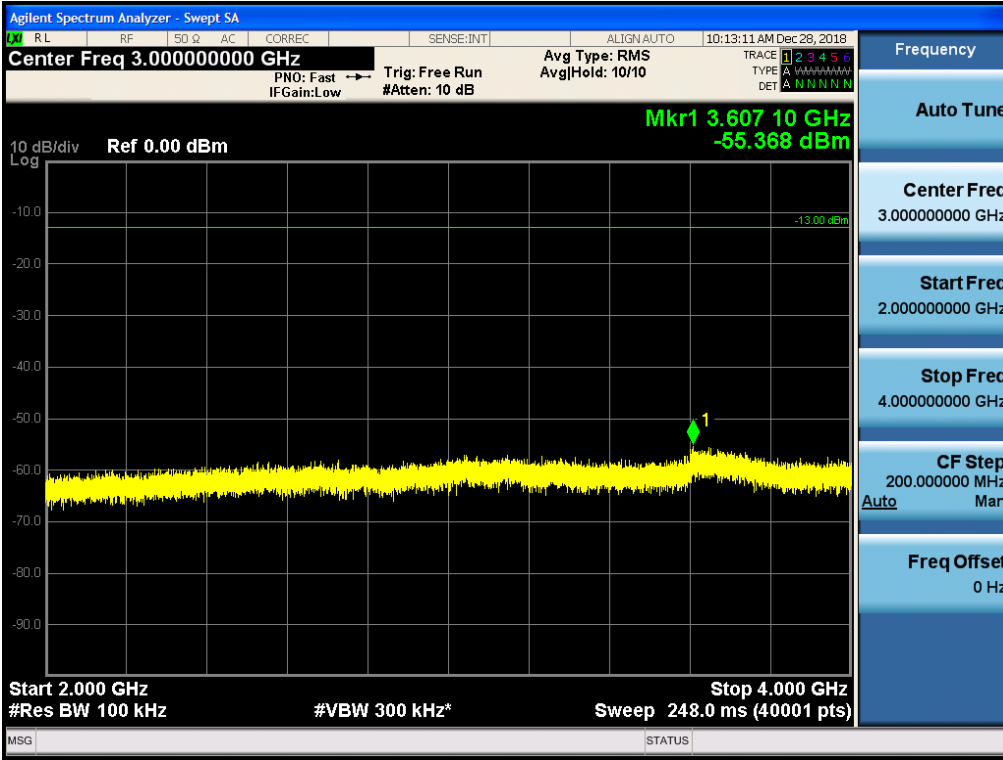

Spurious / Lower 700 MHz / Downlink / LTE 10 MHz / High / 6 GHz ~ 8 GHz

Spurious / Upper 700 MHz / Downlink / LTE 5 MHz / Low / 9 kHz ~ 150 kHz

Spurious / Upper 700 MHz / Downlink / LTE 5 MHz / Low / 150 kHz ~ 30 MHz

Spurious / Upper 700 MHz / Downlink / LTE 5 MHz / Low / 30 MHz ~ Low edge -10.1 MHz

Spurious / Upper 700 MHz / Downlink / LTE 5 MHz / Low / Low edge - 10.1 MHz ~ Low edge - 100 kHz

Spurious / Upper 700 MHz / Downlink / LTE 5 MHz / Low / High Edge + 100 kHz ~ High Edge + 10.1 MHz

Spurious / Upper 700 MHz / Downlink / LTE 5 MHz / Low / High Edge + 10.1 MHz ~ 2 GHz

Spurious / Upper 700 MHz / Downlink / LTE 5 MHz / Low / 2 GHz ~ 4 GHz

Spurious / Upper 700 MHz / Downlink / LTE 5 MHz / Low / 4 GHz ~ 6 GHz

Spurious / Upper 700 MHz / Downlink / LTE 5 MHz / Low / 6 GHz ~ 8 GHz

Spurious / Upper 700 MHz / Downlink / LTE 5 MHz / Low / 763 MHz ~ 775 MHz

Spurious / Upper 700 MHz / Downlink / LTE 5 MHz / Low / 793 MHz ~ 805 GHz