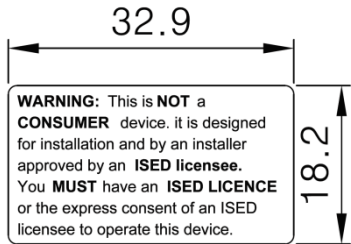

# [INOVA 5W] 700MHz LABEL & LOCATION

1

2

3

4