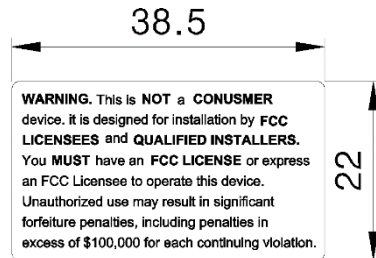

# [INOVA 5W] 700MHz LABEL & LOCATION

1

2

3

4