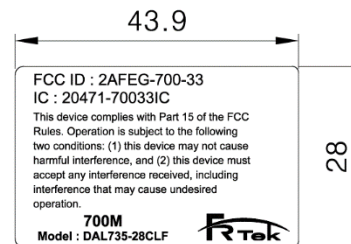

# [INOVA 5W] 700MHz LABEL & LOCATION

1

2

3

4