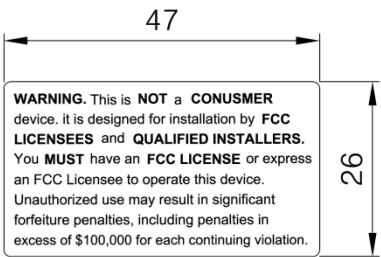

[INOVA 5W] 2500MHz LABEL & LOCATION

1

2

3