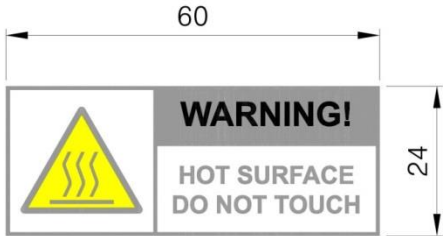

[INOVA 5W] 2500MHz LABEL & LOCATION

1

2

3