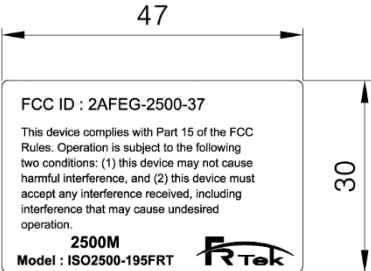

[INOVA 5W] 2500MHz LABEL & LOCATION

1

2

3