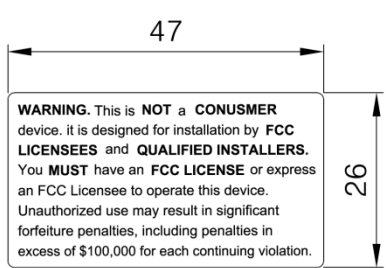

# [INOVA 5W] 2300MHz LABEL & LOCATION

1

2

3

4