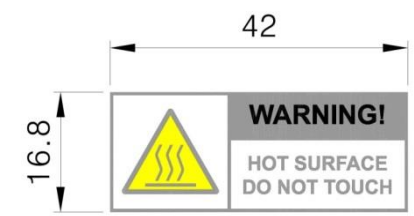

# [INOVA 5W] 2300MHz LABEL & LOCATION

1

2

3

4