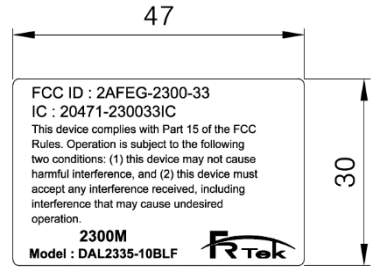

# [INOVA 5W] 2300MHz LABEL & LOCATION

1

2

3

4