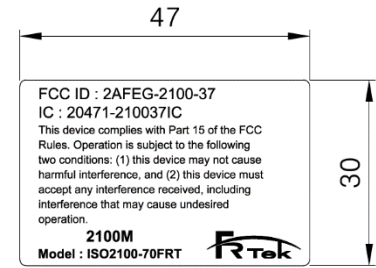

# [INOVA 5W] 2100MHz LABEL & LOCATION

1

2

3

4