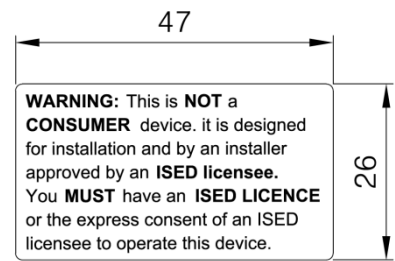

# [INOVA 5W] 2100MHz LABEL & LOCATION

1

2

3

4