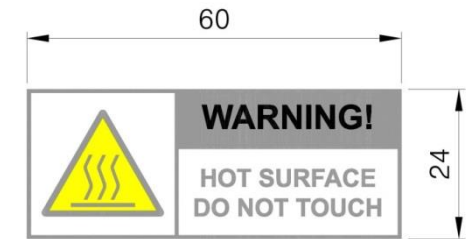

# [INOVA 5W] 2100MHz LABEL & LOCATION

1

2

3

4