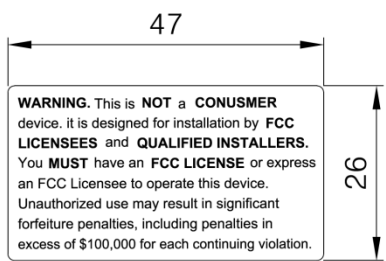

# [INOVA 5W] 2100MHz LABEL & LOCATION

1

2

3

4