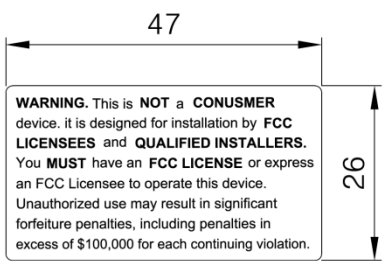

# [INOVA 2W] 2100MHz LABEL & LOCATION

1

2

3

4