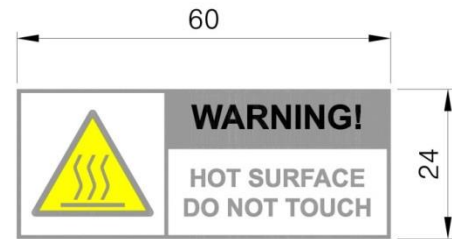

# [INOVA 2W] 2100MHz LABEL & LOCATION

1

2

3

4