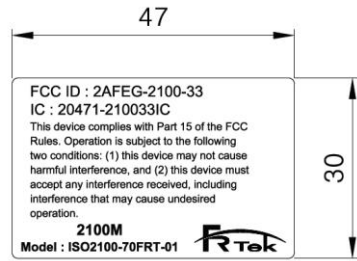

# [INOVA 2W] 2100MHz LABEL & LOCATION

1

2

3

4