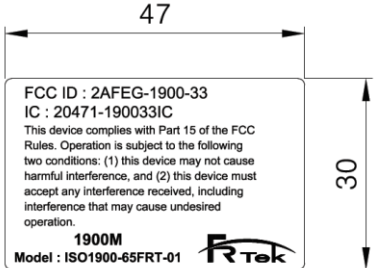

[INOVA 2W]1900MHz LABEL & LOCATION

1

2

3

4