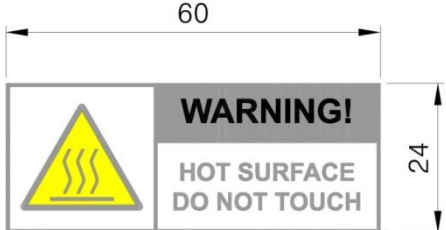

[INOVA 2W]1900MHz LABEL & LOCATION

1

2

3

4