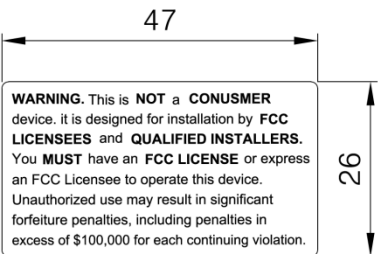

[INOVA 2W]1900MHz LABEL & LOCATION

1

2

3

4