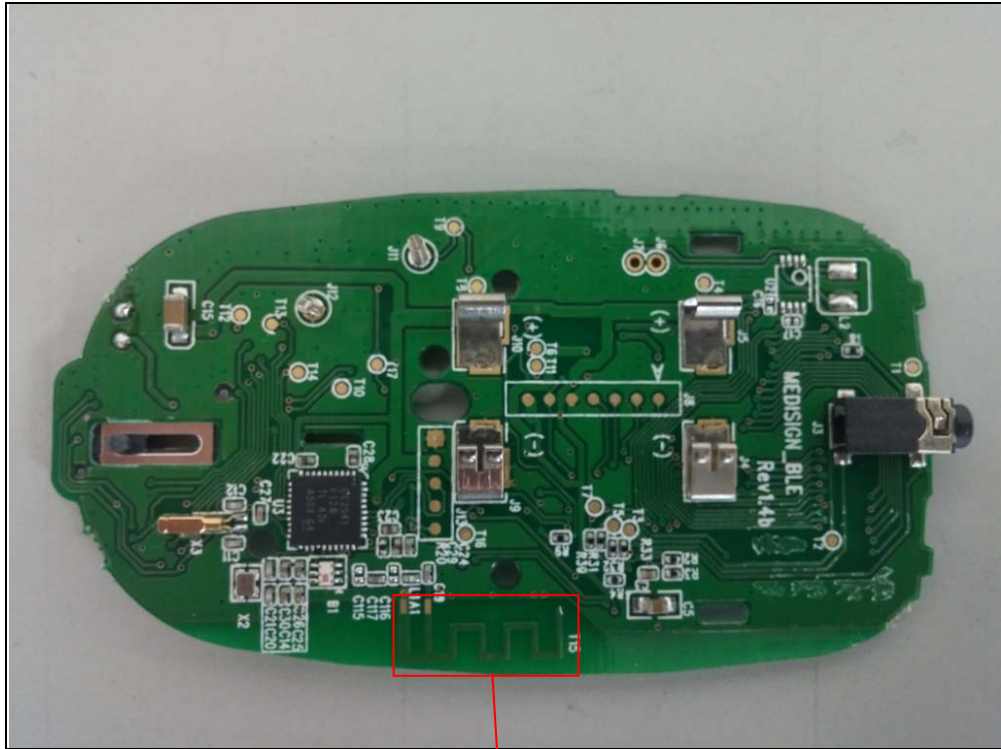

# ***Internal photos of EUT***

Model : Medesign MM1000 BT

***Top view of EUT***

Model : Medisign MM1000 BT

## *Top view PCB*

## *Bottom view PCB*

Model : Medesign MM1000 BT

***view of Module & Antenna***

Antenna