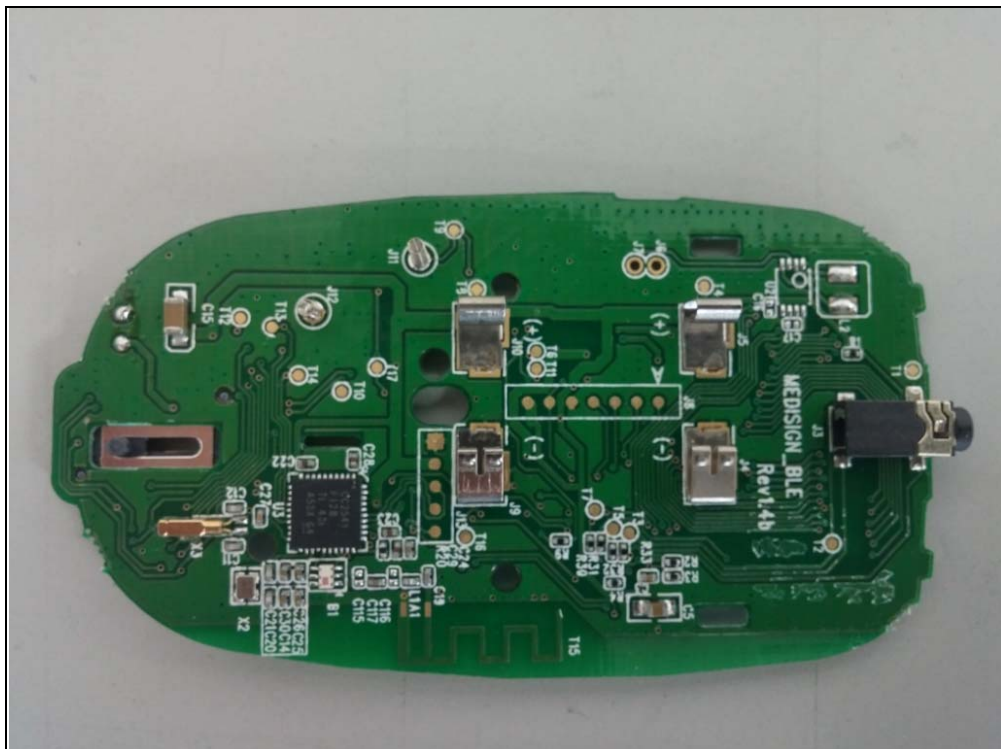

# ***Internal photos of EUT***

Model : Medesign MM1000 BT

***Top view of EUT***

Model : Medisign MM1000 BT

## *Top view PCB*

## *Bottom view PCB*

Model : Medesign MM1000 BT

***view of Module & Antenna***

Antenna