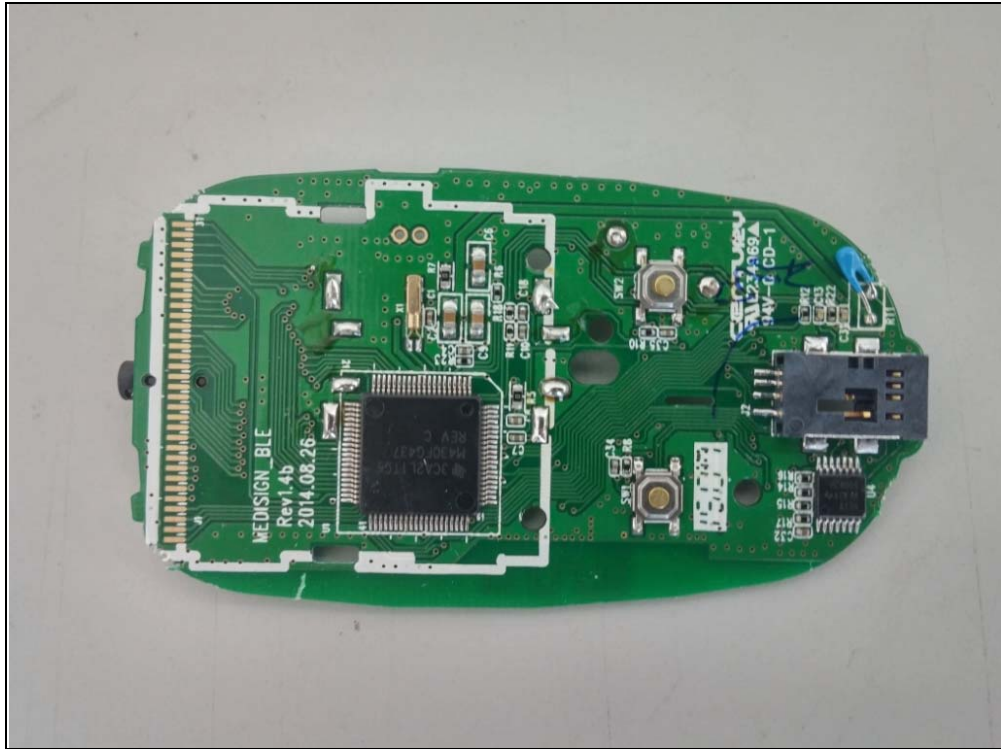

Model : Medesign MM1000 BT

# ***Internal photos of EUT***

Model : Medesign MM1000 BT

***Top view of EUT***

Model : Medisign MM1000 BT

## *Top view PCB*

## *Bottom view PCB*

Model : Medesign MM1000 BT

***view of Module & Antenna***

Antenna