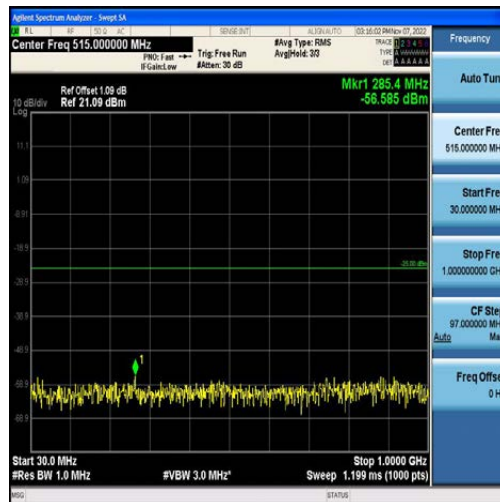

Band41-20MHz-16QAM-40620-100RB#0-Range1:30~1000MHz