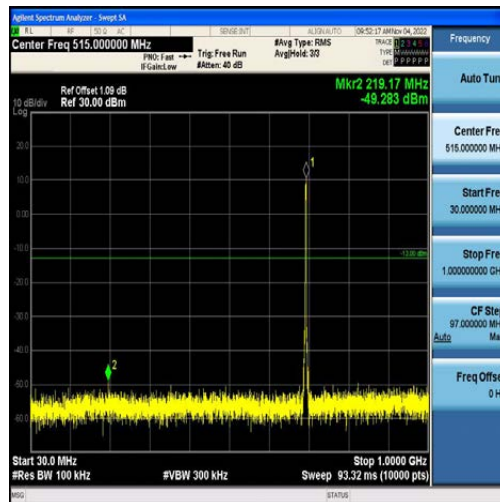

Band12-1.4MHz-16QAM-23173-6RB#0-Range2:1000~10000MHz

Band12-3MHz-QPSK-23025-15RB#0-Range1:30~1000MHz