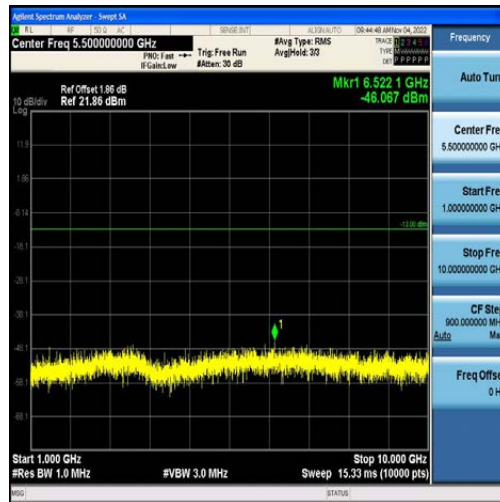

Band12-1.4MHz-16QAM-23173-6RB#0-Range1:30~1000MHz

Band12-1.4MHz-16QAM-23173-6RB#0-Range2:1000~10000MHz