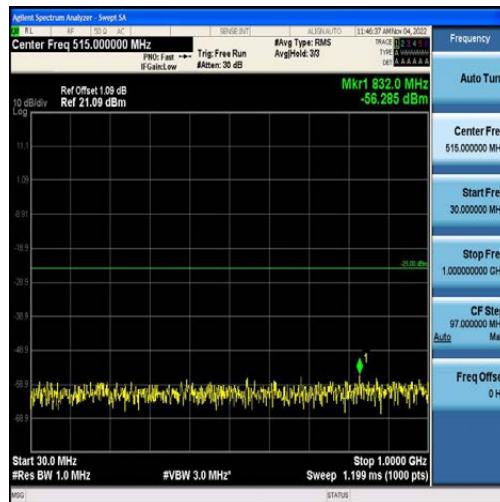

Band41-15MHz-16QAM-40620-75RB#0-Range3:6000~27000MHz

Band41-15MHz-QPSK-41515-75RB#0-Range1:30~1000MHz