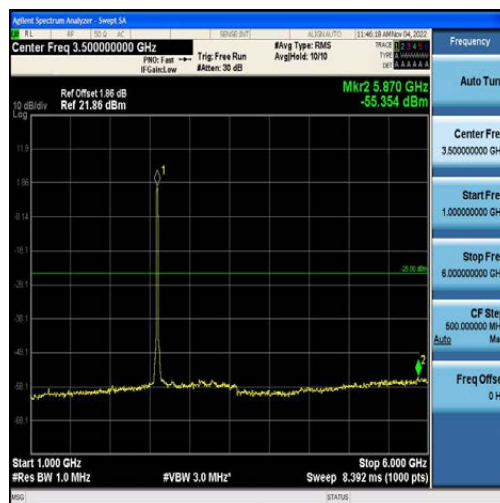

Band41-15MHz-16QAM-40620-75RB#0-Range1:30~1000MHz

Band41-15MHz-16QAM-40620-75RB#0-Range2:1000~6000MHz