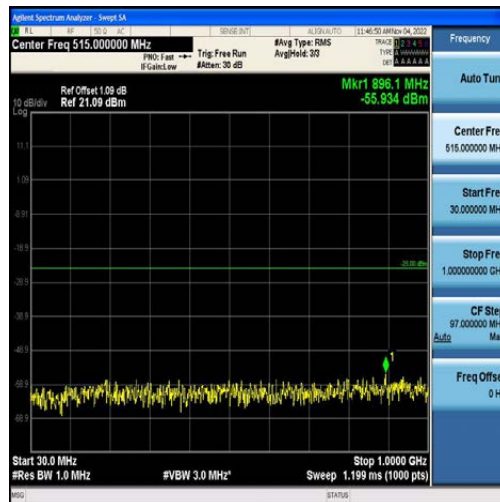

Band41-15MHz-QPSK-41515-75RB#0-Range3:6000~27000MHz

Band41-15MHz-16QAM-41515-75RB#0-Range1:30~1000MHz