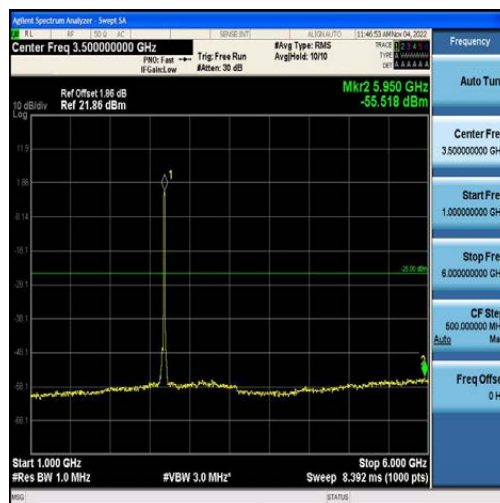

Band41-15MHz-16QAM-41515-75RB#0-Range1:30~1000MHz

Band41-15MHz-16QAM-41515-75RB#0-Range2:1000~6000MHz