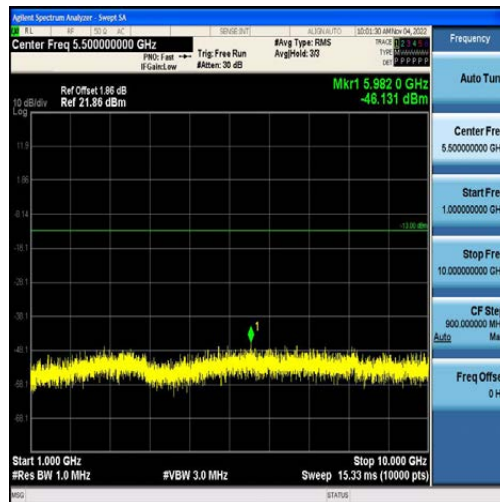

Band12-5MHz-16QAM-23035-25RB#0-Range1:30~1000MHz

Band12-5MHz-16QAM-23035-25RB#0-Range2:1000~10000MHz