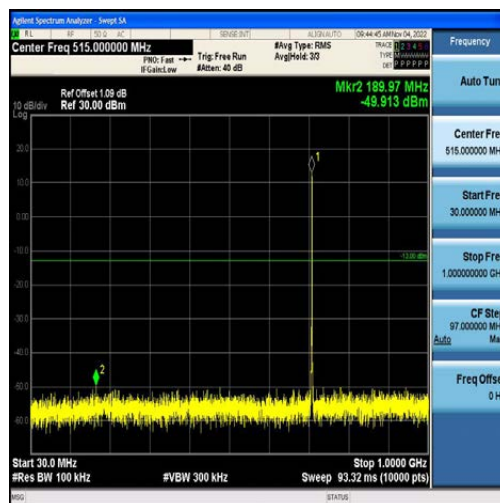

Band12-1.4MHz-16QAM-23095-6RB#0-Range1:30~1000MHz

Band12-1.4MHz-16QAM-23095-6RB#0-Range2:1000~10000MHz

Band12-1.4MHz-QPSK-23173-6RB#0-Range1:30~1000MHz

Band12-1.4MHz-QPSK-23173-6RB#0-Range2:1000~10000MHz