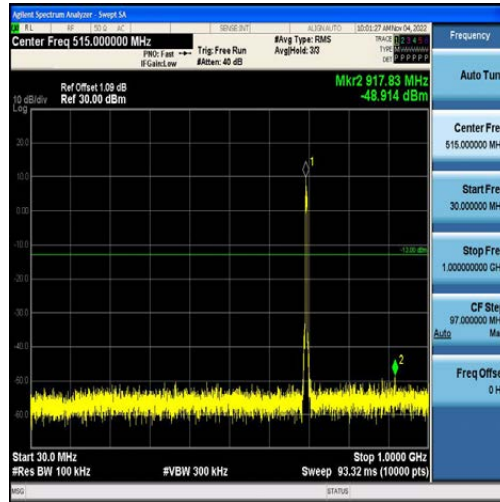

Band12-5MHz-QPSK-23035-25RB#0-Range2:1000~10000MHz

Band12-5MHz-16QAM-23035-25RB#0-Range1:30~1000MHz