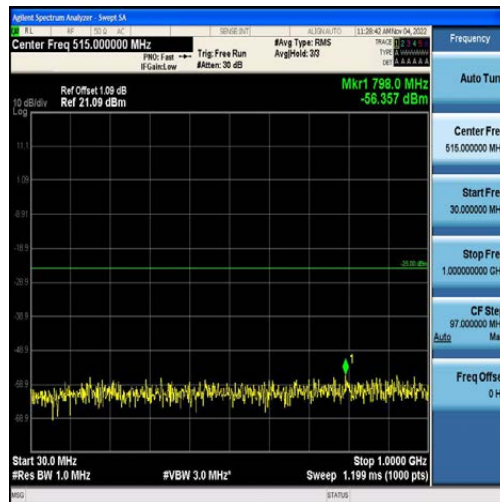

Band41-15MHz-16QAM-39725-75RB#0-Range3:6000~27000MHz

Band41-15MHz-QPSK-40620-75RB#0-Range1:30~1000MHz