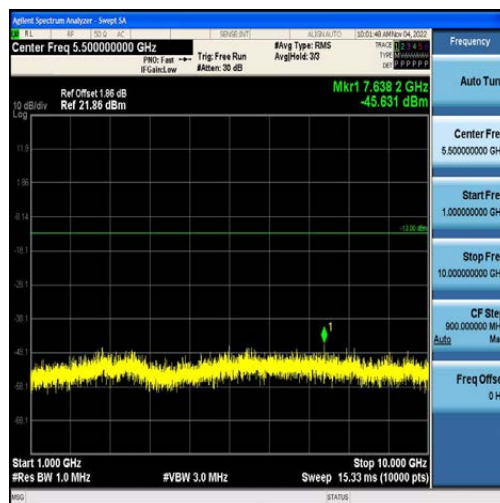

Band12-5MHz-16QAM-23095-25RB#0-Range1:30~1000MHz

Band12-5MHz-16QAM-23095-25RB#0-Range2:1000~10000MHz