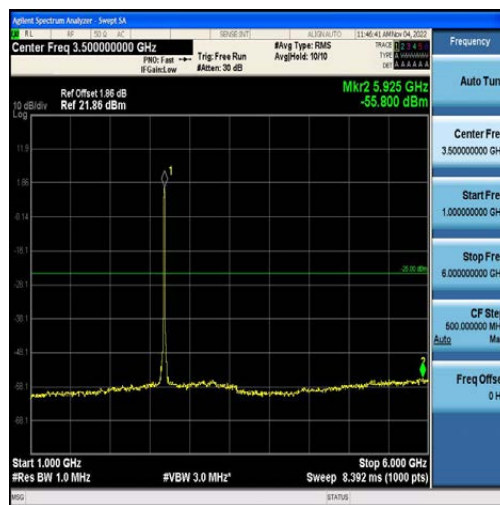

Band41-15MHz-16QAM-40620-75RB#0-Range1:30~1000MHz

Band41-15MHz-16QAM-40620-75RB#0-Range2:1000~6000MHz

Band41-15MHz-16QAM-40620-75RB#0-Range3:6000~27000MHz

Band41-15MHz-QPSK-41515-75RB#0-Range1:30~1000MHz