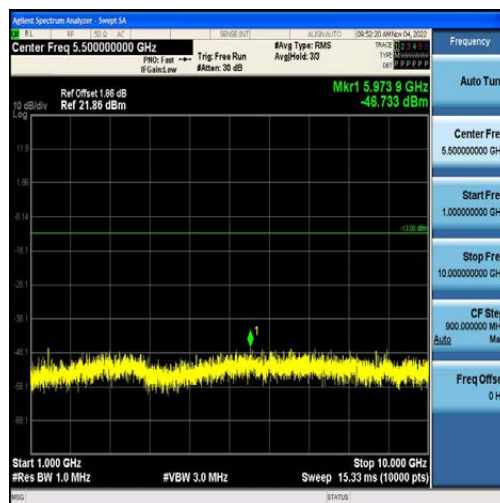

Band12-3MHz-QPSK-23025-15RB#0-Range1:30~1000MHz

Band12-3MHz-QPSK-23025-15RB#0-Range2:1000~10000MHz