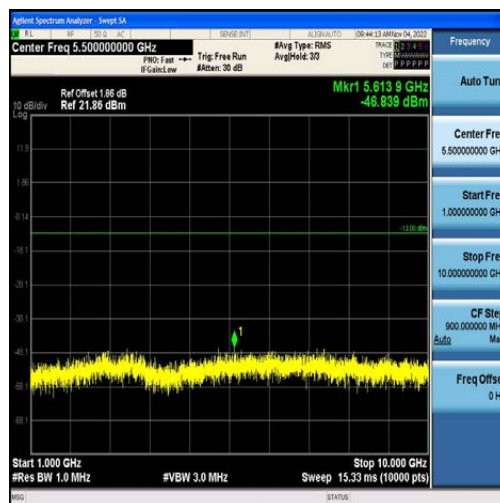

Band12-1.4MHz-16QAM-23095-6RB#0-Range1:30~1000MHz

Band12-1.4MHz-16QAM-23095-6RB#0-Range2:1000~10000MHz