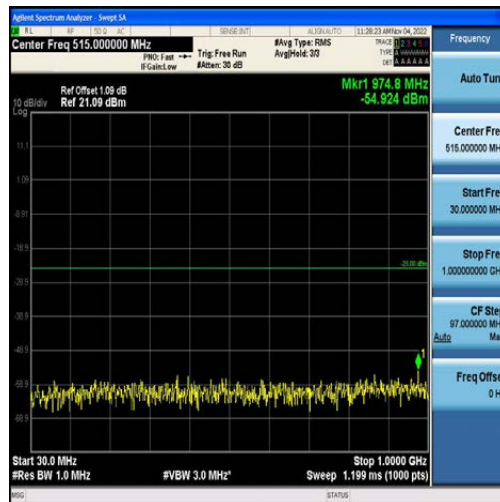

Band41-15MHz-QPSK-39725-75RB#0-Range3:6000~27000MHz

Band41-15MHz-16QAM-39725-75RB#0-Range1:30~1000MHz