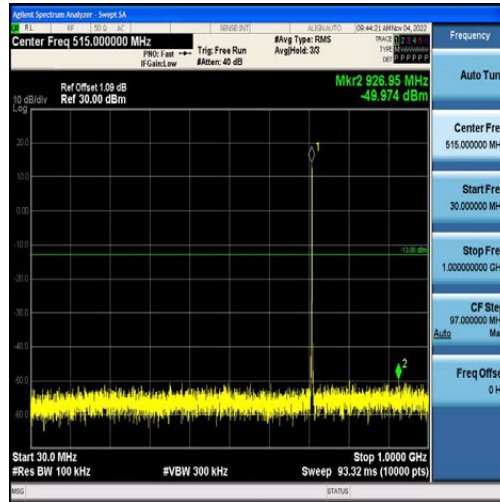

Band12-1.4MHz-16QAM-23095-6RB#0-Range2:1000~10000MHz

Band12-1.4MHz-QPSK-23173-6RB#0-Range1:30~1000MHz