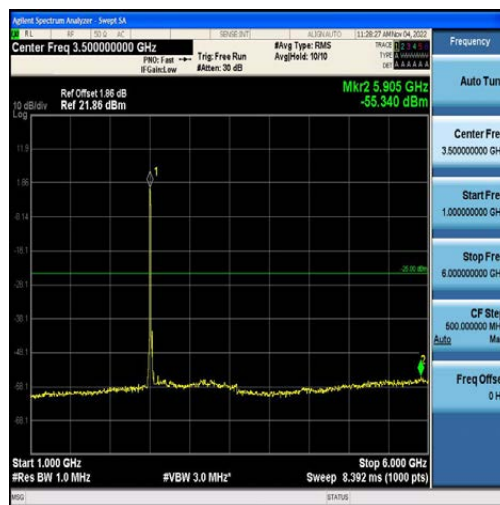

Band41-15MHz-16QAM-39725-75RB#0-Range1:30~1000MHz

Band41-15MHz-16QAM-39725-75RB#0-Range2:1000~6000MHz