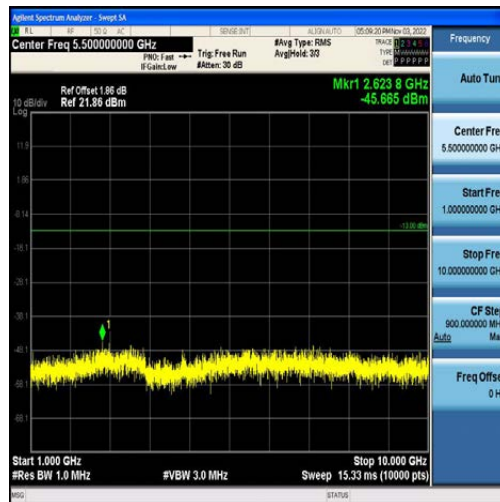

Band5-1.4MHz-16QAM-20643-6RB#0-Range1:30~1000MHz

Band5-1.4MHz-16QAM-20643-6RB#0-Range2:1000~10000MHz