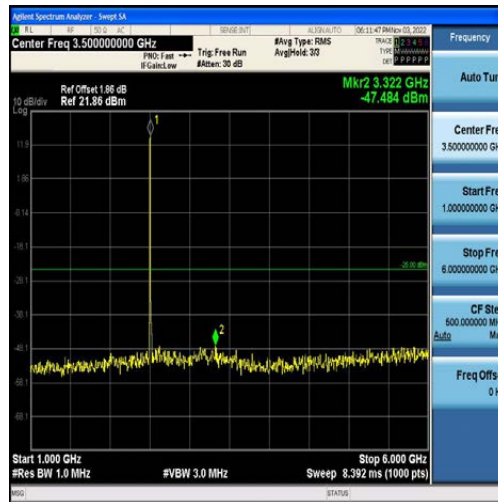

Band7-5MHz-16QAM-20775-25RB#0-Range1:30~1000MHz

Band7-5MHz-16QAM-20775-25RB#0-Range2:1000~6000MHz