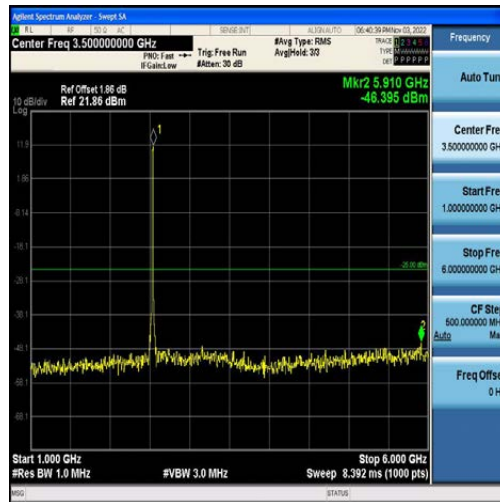

Band7-15MHz-16QAM-21100-75RB#0-Range1:30~1000MHz

Band7-15MHz-16QAM-21100-75RB#0-Range2: 1000~6000MHz