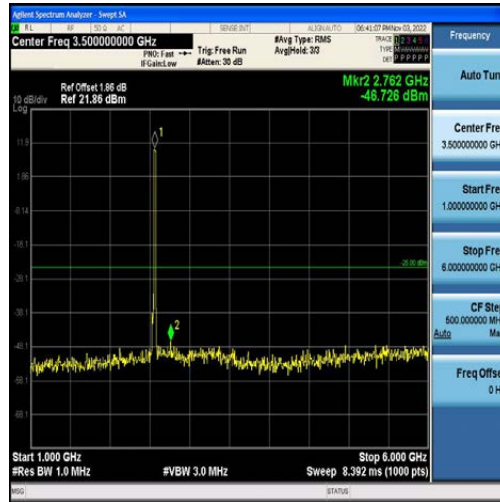

Band7-15MHz-16QAM-21375-75RB#0-Range1:30~1000MHz

Band7-15MHz-16QAM-21375-75RB#0-Range2:1000~6000MHz