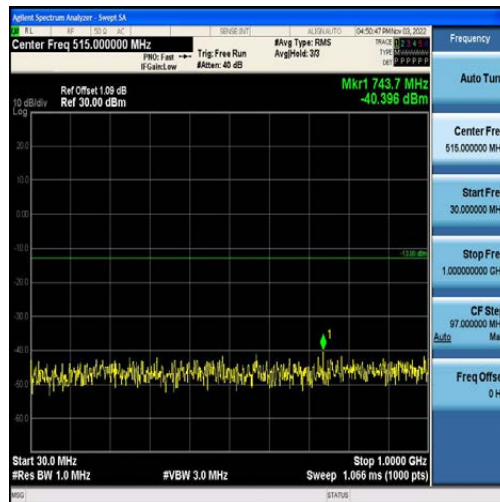

Band4-15MHz-16QAM-20175-75RB#0-Range2:1000~20000MHz

Band4-15MHz-QPSK-20325-75RB#0-Range1:30~1000MHz