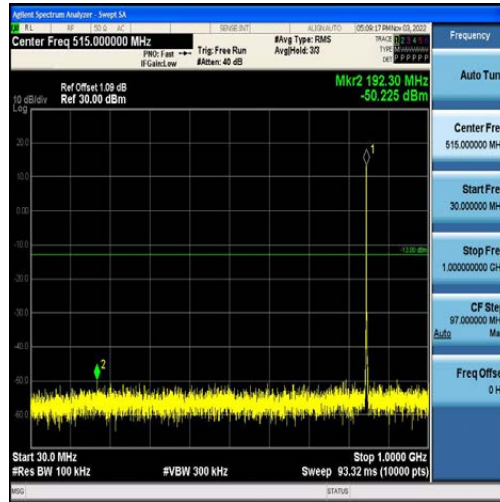

Band5-1.4MHz-QPSK-20643-6RB#0-Range2:1000~10000MHz

Band5-1.4MHz-16QAM-20643-6RB#0-Range1:30~1000MHz