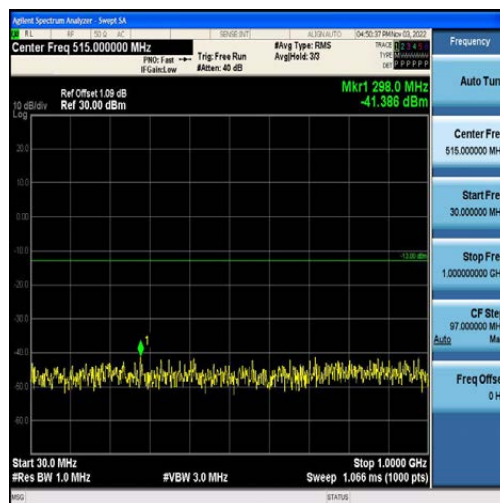

Band4-15MHz-QPSK-20025-75RB#0-Range2:1000~20000MHz

Band4-15MHz-16QAM-20025-75RB#0-Range1:30~1000MHz

Band4-15MHz-16QAM-20025-75RB#0-Range2:1000~20000MHz

Band4-15MHz-QPSK-20175-75RB#0-Range1:30~1000MHz

Band4-15MHz-QPSK-20175-75RB#0-Range2:1000~20000MHz