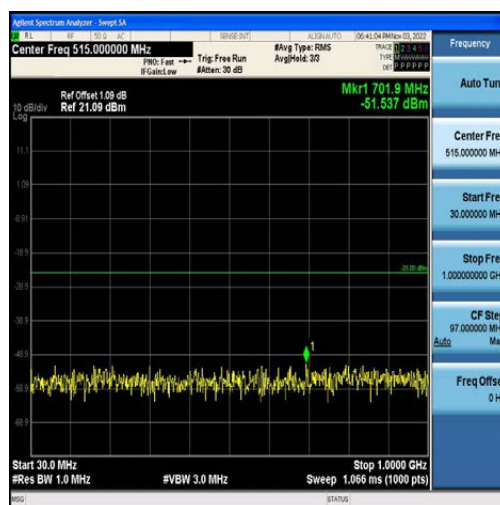

Band7-15MHz-QPSK-21375-75RB#0-Range3:6000~27000MHz

Band7-15MHz-16QAM-21375-75RB#0-Range1:30~1000MHz