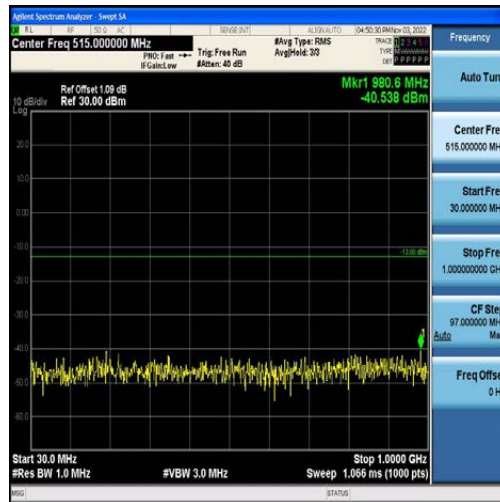

Band4-15MHz-16QAM-20025-75RB#0-Range2:1000~20000MHz

Band4-15MHz-QPSK-20175-75RB#0-Range1:30~1000MHz