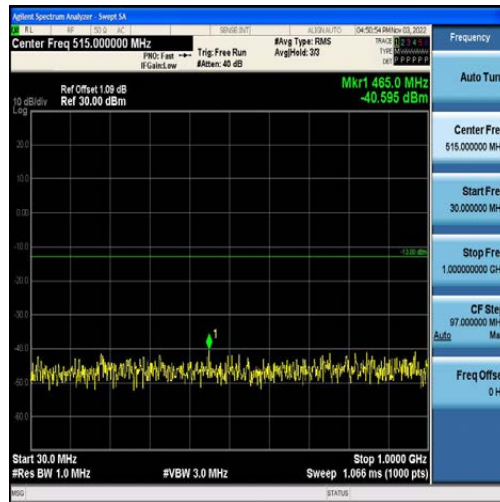

Band4-15MHz-16QAM-20175-75RB#0-Range1:30~1000MHz

Band4-15MHz-16QAM-20175-75RB#0-Range2:1000~20000MHz

Band4-15MHz-QPSK-20325-75RB#0-Range1:30~1000MHz

Band4-15MHz-QPSK-20325-75RB#0-Range2:1000~20000MHz

Band4-15MHz-16QAM-20325-75RB#0-Range1:30~1000MHz