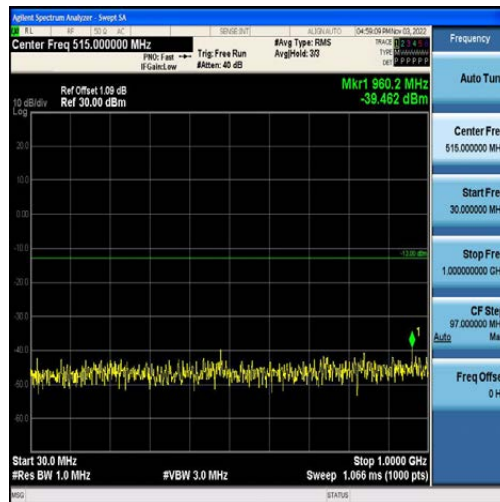

Band4-20MHz-QPSK-20050-100RB#0-Range2: 1000~20000MHz

Band4-20MHz-16QAM-20050-100RB#0-Range1:30~1000MHz