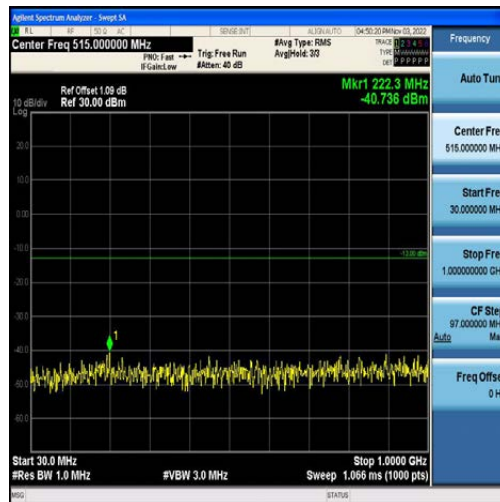

Band4-15MHz-QPSK-20025-75RB#0-Range2:1000~20000MHz

Band4-15MHz-16QAM-20025-75RB#0-Range1:30~1000MHz