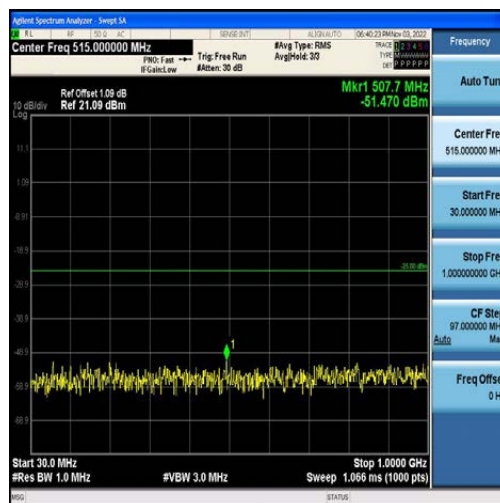

Band7-15MHz-16QAM-20825-75RB#0-Range3:6000~27000MHz

Band7-15MHz-QPSK-21100-75RB#0-Range1:30~1000MHz