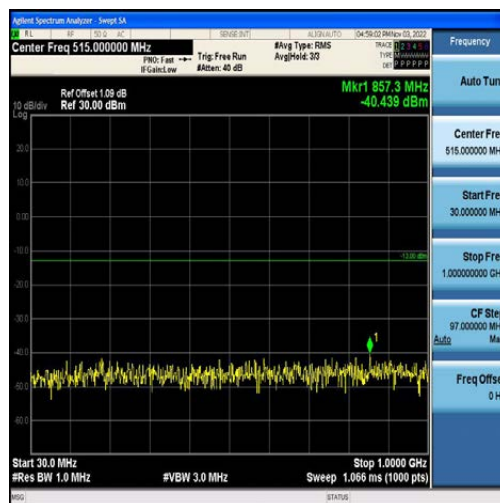

Band4-15MHz-16QAM-20325-75RB#0-Range2:1000~20000MHz

Band4-20MHz-QPSK-20050-100RB#0-Range1:30~1000MHz