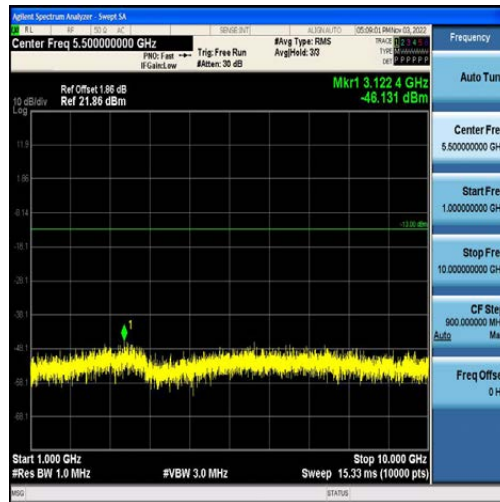

Band5-1.4MHz-16QAM-20525-6RB#0-Range1:30~1000MHz

Band5-1.4MHz-16QAM-20525-6RB#0-Range2:1000~10000MHz