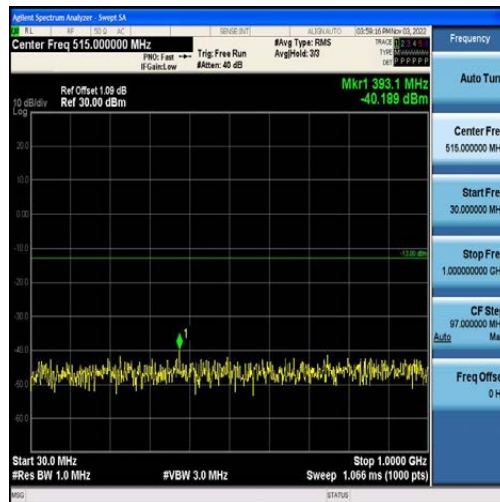

Band2-15MHz-QPSK-19125-75RB#0-Range1:30~1000MHz