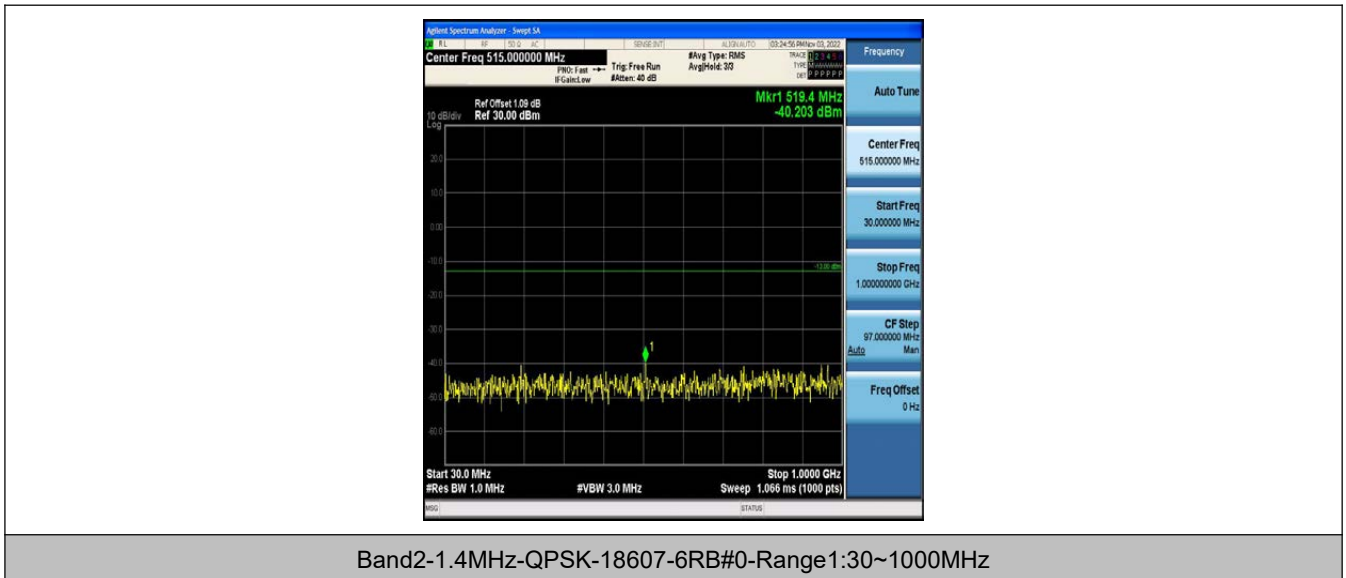

Band41	20MHz	QPSK	39750	100RB#0	Range1:30~1000MHz	-56	PASS
Band41	20MHz	QPSK	39750	100RB#0	Range2:1000~6000MHz	-55.51	PASS
Band41	20MHz	QPSK	39750	100RB#0	Range3:6000~27000MHz	-55.25	PASS
Band41	20MHz	16QAM	39750	100RB#0	Range1:30~1000MHz	-55.98	PASS
Band41	20MHz	16QAM	39750	100RB#0	Range2:1000~6000MHz	-55.58	PASS
Band41	20MHz	16QAM	39750	100RB#0	Range3:6000~27000MHz	-54.87	PASS
Band41	20MHz	QPSK	40620	100RB#0	Range1:30~1000MHz	-56.14	PASS
Band41	20MHz	QPSK	40620	100RB#0	Range2:1000~6000MHz	-55.74	PASS
Band41	20MHz	QPSK	40620	100RB#0	Range3:6000~27000MHz	-55.22	PASS
Band41	20MHz	16QAM	40620	100RB#0	Range1:30~1000MHz	-56.59	PASS
Band41	20MHz	16QAM	40620	100RB#0	Range2:1000~6000MHz	-55.59	PASS
Band41	20MHz	16QAM	40620	100RB#0	Range3:6000~27000MHz	-54.95	PASS
Band41	20MHz	QPSK	41490	100RB#0	Range1:30~1000MHz	-57.23	PASS
Band41	20MHz	QPSK	41490	100RB#0	Range2:1000~6000MHz	-55.83	PASS
Band41	20MHz	QPSK	41490	100RB#0	Range3:6000~27000MHz	-55.14	PASS
Band41	20MHz	16QAM	41490	100RB#0	Range1:30~1000MHz	-56.43	PASS
Band41	20MHz	16QAM	41490	100RB#0	Range2:1000~6000MHz	-55.61	PASS
Band41	20MHz	16QAM	41490	100RB#0	Range3:6000~27000MHz	-55.03	PASS

Test Graphs

Band2-1.4MHz-QPSK-18607-6RB#0-Range1:30~1000MHz