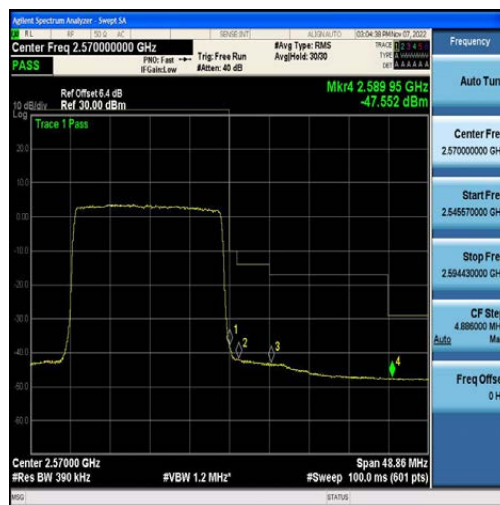

Band41-15MHz-16QAM-41515-75RB#0

Band7-20MHz-QPSK-20850-100RB#0

Band7-20MHz-16QAM-20850-100RB#0

Band7-20MHz-QPSK-21350-100RB#0

Band7-20MHz-16QAM-21350-100RB#0

Band41-20MHz-QPSK-39750-100RB#0

Band41-20MHz-16QAM-39750-100RB#0

## Appendix E: Conducted Spurious Emission