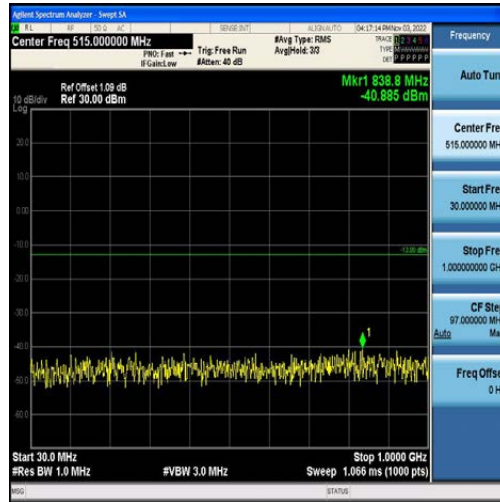

Band4-1.4MHz-16QAM-20393-6RB#0-Range1:30~1000MHz