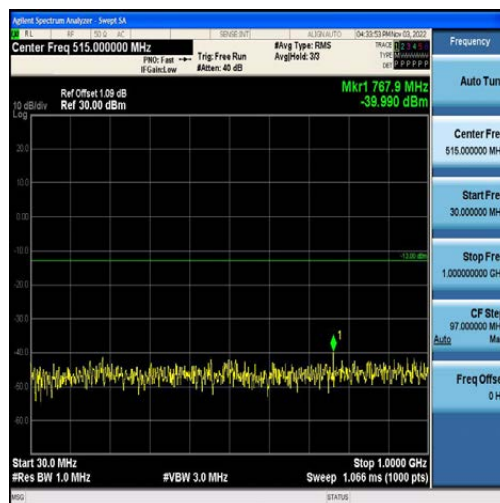

Band4-5MHz-16QAM-20175-25RB#0-Range1:30~1000MHz