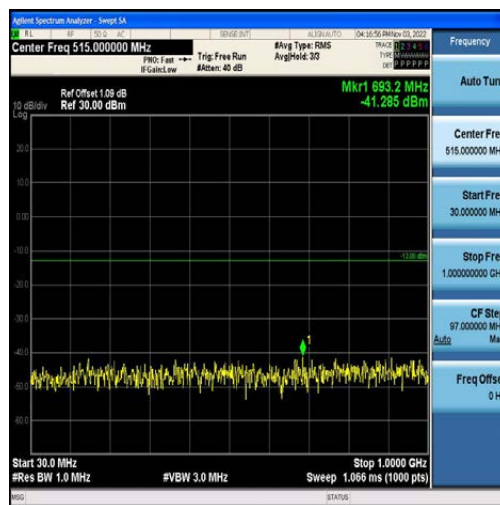

Band4-1.4MHz-16QAM-20175-6RB#0-Range1:30~1000MHz