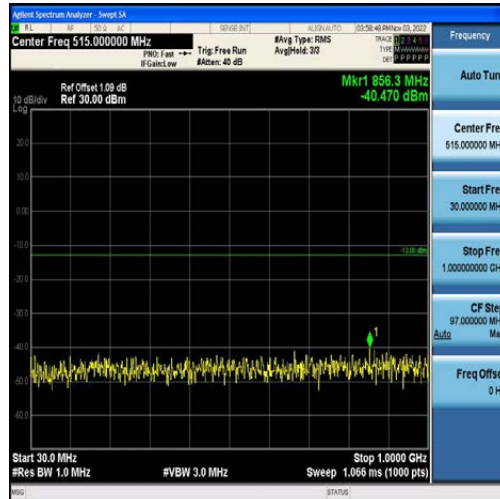

Band2-15MHz-16QAM-18675-75RB#0-Range1:30~1000MHz