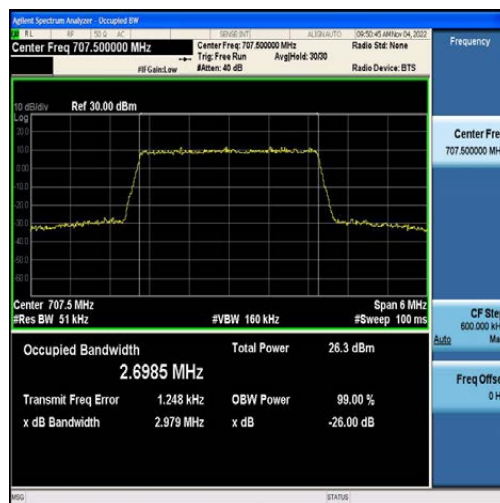

Band12-3MHz-16QAM-23095-15RB#0-2.6985