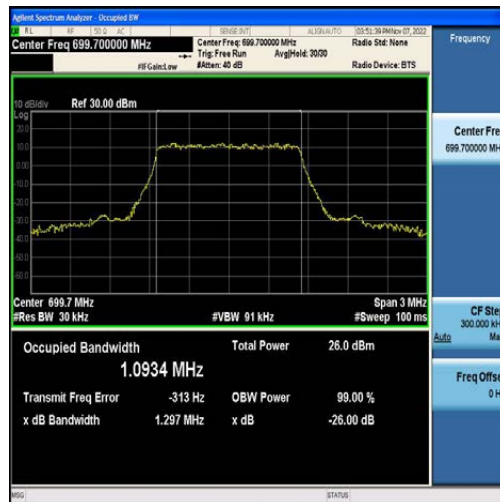

Band7-15MHz-QPSK-21100-75RB#0-13.457

Band7-15MHz-16QAM-21100-75RB#0-13.479

Band7-15MHz-QPSK-21375-75RB#0-13.413

Band7-15MHz-16QAM-21375-75RB#0-13.461

Band12-1.4MHz-QPSK-23017-6RB#0-1.0934

Band12-3MHz-QPSK-23025-15RB#0-2.6953