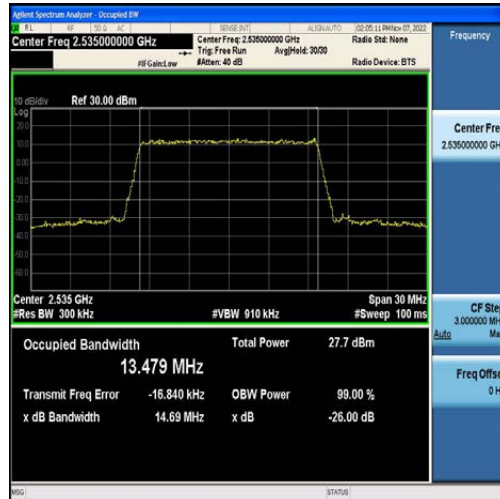

Band7-15MHz-QPSK-21100-75RB#0-13.457

Band7-15MHz-16QAM-21100-75RB#0-13.479

Band7-15MHz-QPSK-21375-75RB#0-13.413

Band7-15MHz-16QAM-21375-75RB#0-13.461

Band12-1.4MHz-QPSK-23017-6RB#0-1.0934

Band12-3MHz-QPSK-23025-15RB#0-2.6953