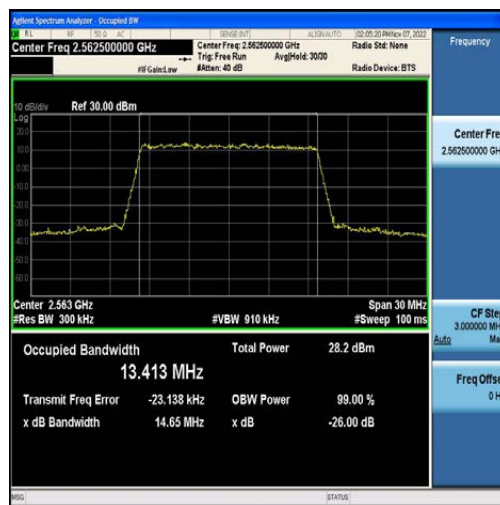

Band7-15MHz-QPSK-21100-75RB#0-13.457

Band7-15MHz-16QAM-21100-75RB#0-13.479

Band7-15MHz-QPSK-21375-75RB#0-13.413

Band7-15MHz-16QAM-21375-75RB#0-13.461

Band12-1.4MHz-QPSK-23017-6RB#0-1.0934

Band12-3MHz-QPSK-23025-15RB#0-2.6953