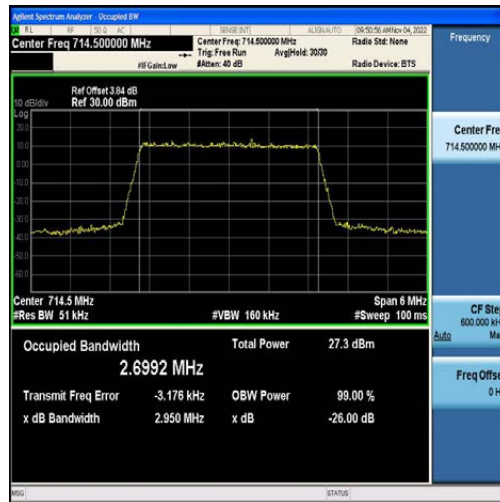

Band12-3MHz-QPSK-23165-15RB#0-2.6992