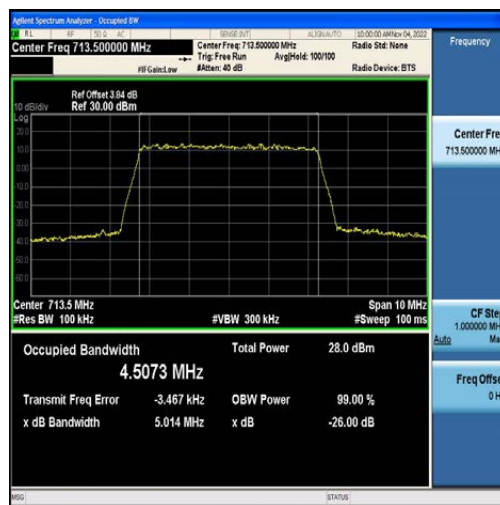

Band12-5MHz-QPSK-23155-25RB#0-4.5073