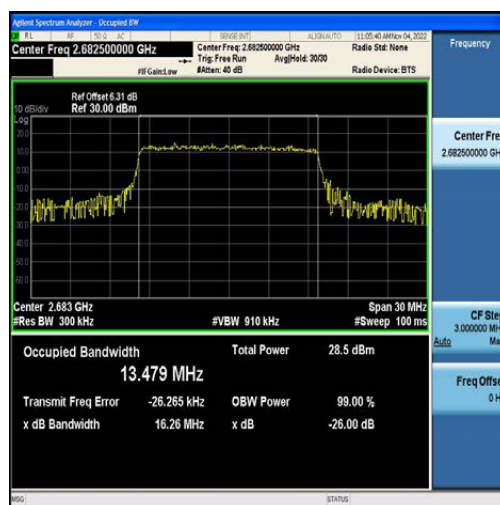

Band41-15MHz-QPSK-39725-75RB#0-13.474

Band41-15MHz-16QAM-39725-75RB#0-13.475

Band41-15MHz-QPSK-40620-75RB#0-13.462

Band41-15MHz-16QAM-40620-75RB#0-13.522

Band41-15MHz-QPSK-41515-75RB#0-13.478

Band41-15MHz-16QAM-41515-75RB#0-13.479