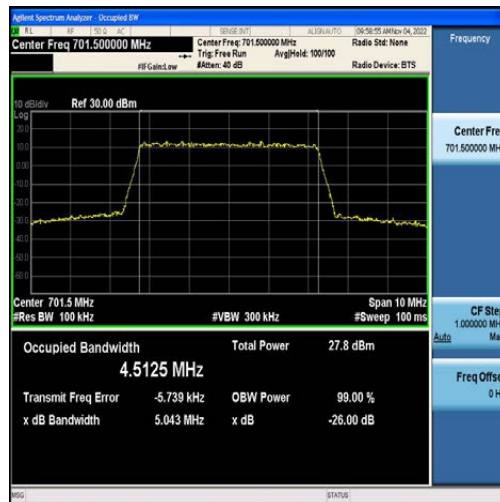

Band12-1.4MHz-QPSK-23095-6RB#0-1.0933

Band12-1.4MHz-16QAM-23095-6RB#0-1.0986

Band12-1.4MHz-QPSK-23173-6RB#0-1.0961

Band12-1.4MHz-16QAM-23173-6RB#0-1.0991

Band12-5MHz-QPSK-23035-25RB#0-4.5125

Band12-5MHz-16QAM-23035-25RB#0-4.5002