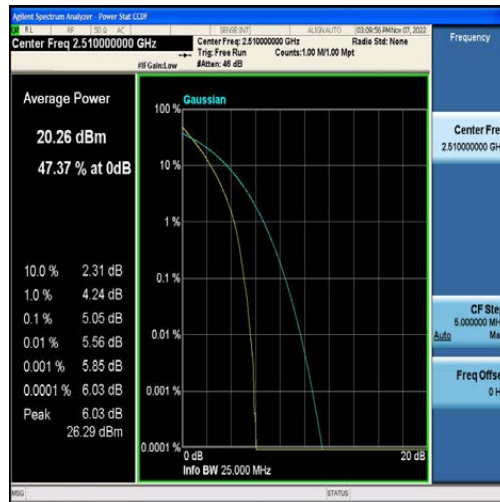

Band7-20MHz-QPSK-20850-100RB#0