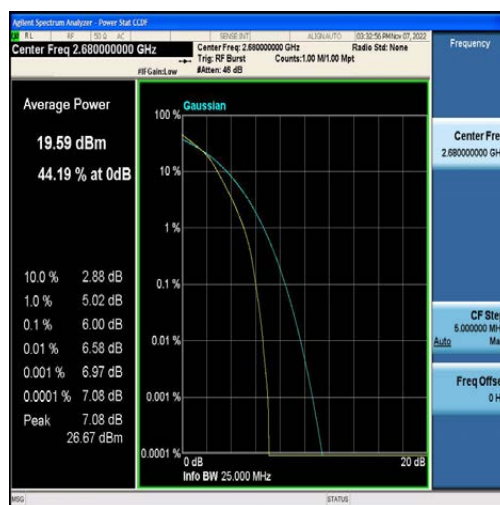

Band41-20MHz-16QAM-41490-100RB#0

Appendix C: 26dB Bandwidth and Occupied Bandwidth

Test Result

Band	Bandwidth	Modulation	Channel	RB Configuration	Occupied Bandwidth (MHz)	26dB Bandwidth (MHz)	Verdict
Band2	1.4MHz	QPSK	18607	6RB#0	1.0933	1.293	PASS
Band2	1.4MHz	16QAM	18607	6RB#0	1.0990	1.309	PASS
Band2	1.4MHz	QPSK	18900	6RB#0	1.1031	1.278	PASS
Band2	1.4MHz	16QAM	18900	6RB#0	1.0969	1.295	PASS
Band2	1.4MHz	QPSK	19193	6RB#0	1.0928	1.295	PASS
Band2	1.4MHz	16QAM	19193	6RB#0	1.0991	1.305	PASS
Band2	3MHz	QPSK	18615	15RB#0	2.7002	2.968	PASS
Band2	3MHz	16QAM	18615	15RB#0	2.6976	2.988	PASS
Band2	3MHz	QPSK	18900	15RB#0	2.7027	2.971	PASS
Band2	3MHz	16QAM	18900	15RB#0	2.6952	2.985	PASS
Band2	3MHz	QPSK	19185	15RB#0	2.7013	2.964	PASS
Band2	3MHz	16QAM	19185	15RB#0	2.6948	2.983	PASS
Band2	5MHz	QPSK	18625	25RB#0	4.5183	5.032	PASS
Band2	5MHz	16QAM	18625	25RB#0	4.5013	5.006	PASS
Band2	5MHz	QPSK	18900	25RB#0	4.4967	4.993	PASS
Band2	5MHz	16QAM	18900	25RB#0	4.5158	5.036	PASS
Band2	5MHz	QPSK	19175	25RB#0	4.5166	5.025	PASS
Band2	5MHz	16QAM	19175	25RB#0	4.5058	4.983	PASS
Band2	10MHz	QPSK	18650	50RB#0	8.9660	9.962	PASS
Band2	10MHz	16QAM	18650	50RB#0	8.9732	9.856	PASS
Band2	10MHz	QPSK	18900	50RB#0	8.9646	9.914	PASS
Band2	10MHz	16QAM	18900	50RB#0	8.9544	9.892	PASS
Band2	10MHz	QPSK	19150	50RB#0	8.9912	9.984	PASS
Band2	10MHz	16QAM	19150	50RB#0	8.9822	9.906	PASS
Band2	15MHz	QPSK	18675	75RB#0	13.451	14.73	PASS
Band2	15MHz	16QAM	18675	75RB#0	13.440	14.67	PASS