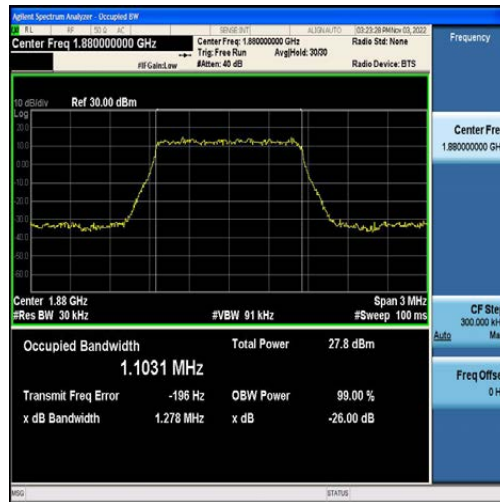

Band2-1.4MHz-QPSK-18900-6RB#0-1.1031