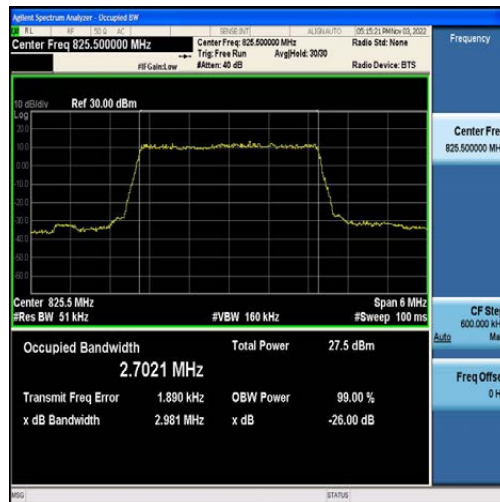

Band5-1.4MHz-QPSK-20407-6RB#0-1.0916

Band5-1.4MHz-16QAM-20407-6RB#0-1.1019

Band5-1.4MHz-QPSK-20525-6RB#0-1.0906

Band5-1.4MHz-16QAM-20525-6RB#0-1.0975

Band5-1.4MHz-QPSK-20643-6RB#0-1.0930

Band5-1.4MHz-16QAM-20643-6RB#0-1.0987