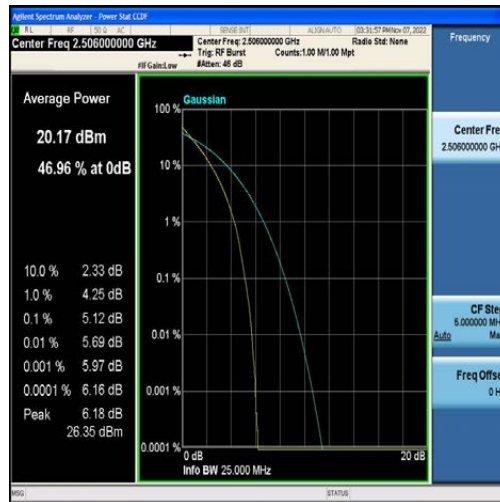

Band41-20MHz-QPSK-39750-100RB#0