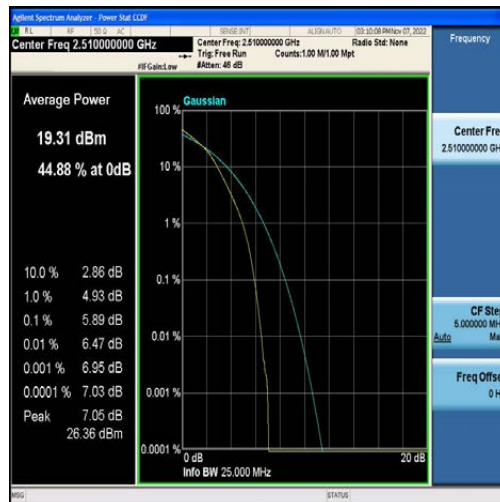

Band41-15MHz-16QAM-40620-75RB#0

Band41-15MHz-QPSK-41515-75RB#0

Band41-15MHz-16QAM-41515-75RB#0

Band7-20MHz-QPSK-20850-100RB#0

Band7-20MHz-16QAM-20850-100RB#0

Band7-20MHz-QPSK-21100-100RB#0

Band7-20MHz-16QAM-21100-100RB#0