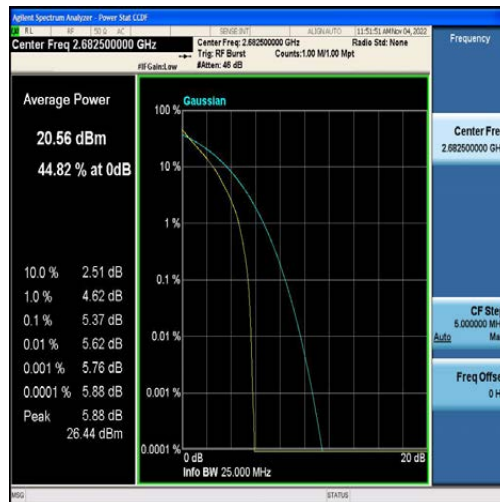

Band41-15MHz-QPSK-41515-75RB#0