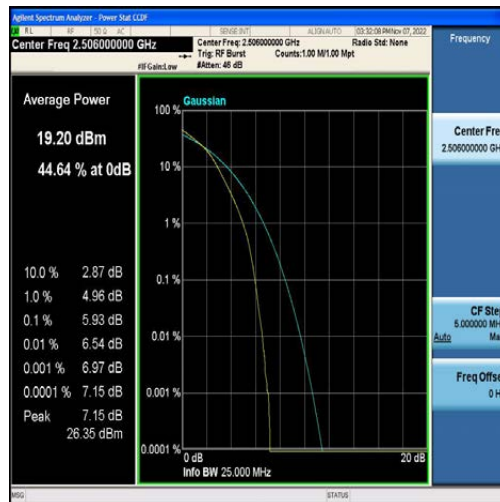

Band41-20MHz-16QAM-39750-100RB#0