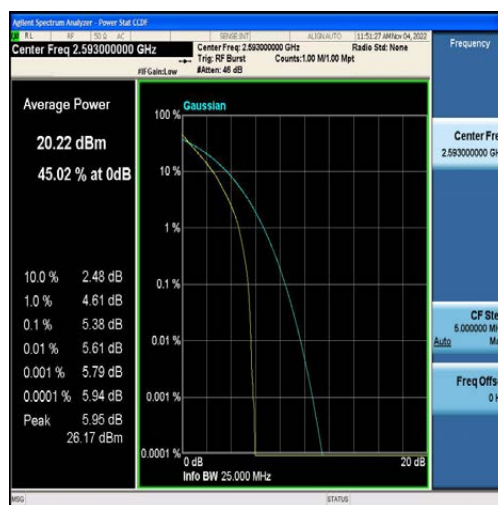

Band41-10MHz-QPSK-40620-50RB#0

Band41-10MHz-16QAM-40620-50RB#0

Band41-10MHz-QPSK-41540-50RB#0

Band41-10MHz-16QAM-41540-50RB#0

Band41-15MHz-QPSK-39725-75RB#0

Band41-15MHz-16QAM-39725-75RB#0

Band41-15MHz-QPSK-40620-75RB#0