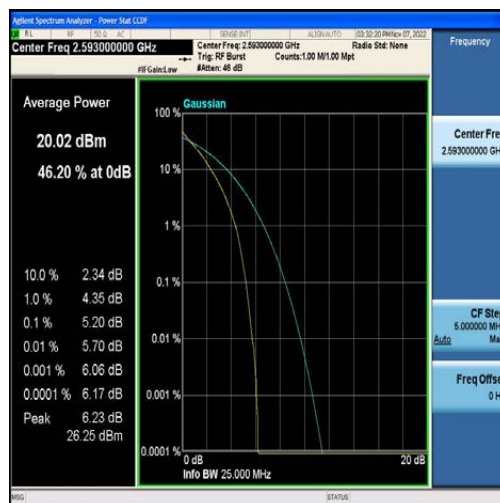

Band41-20MHz-QPSK-40620-100RB#0