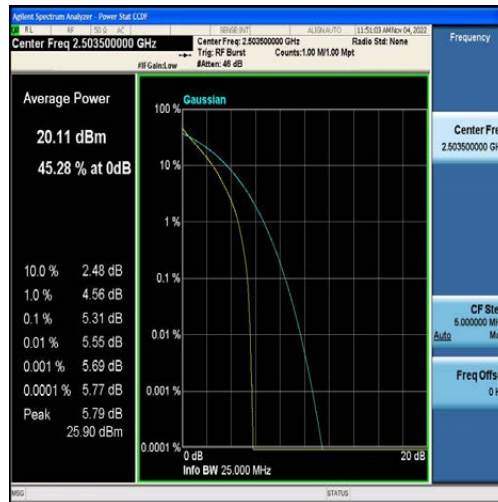

Band41-10MHz-QPSK-40620-50RB#0

Band41-10MHz-16QAM-40620-50RB#0

Band41-10MHz-QPSK-41540-50RB#0

Band41-10MHz-16QAM-41540-50RB#0

Band41-15MHz-QPSK-39725-75RB#0

Band41-15MHz-16QAM-39725-75RB#0

Band41-15MHz-QPSK-40620-75RB#0