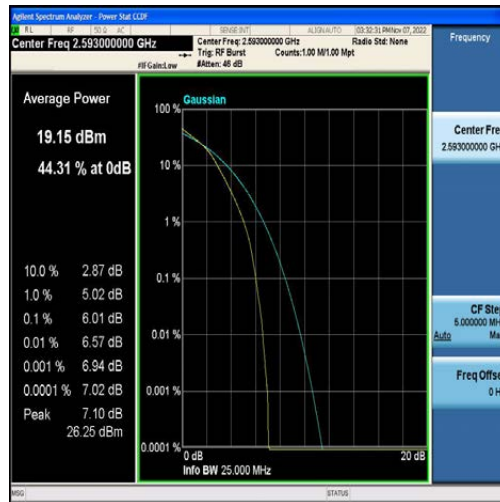

Band41-20MHz-16QAM-40620-100RB#0