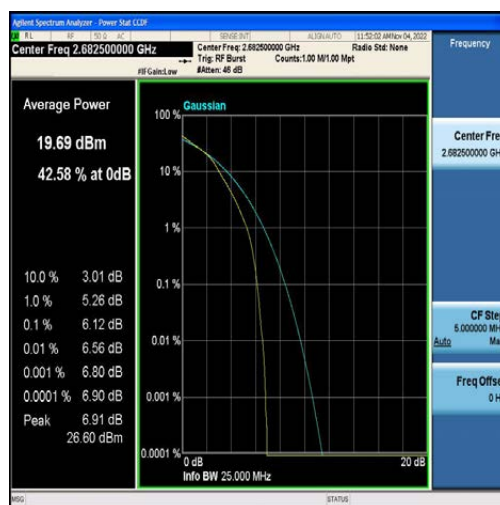

Band41-15MHz-16QAM-41515-75RB#0