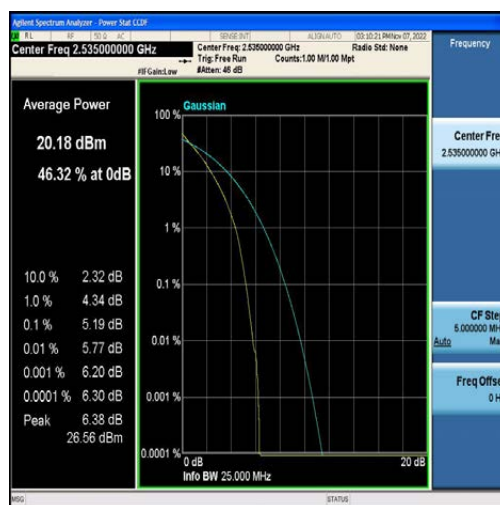

Band41-15MHz-16QAM-40620-75RB#0

Band41-15MHz-QPSK-41515-75RB#0

Band41-15MHz-16QAM-41515-75RB#0

Band7-20MHz-QPSK-20850-100RB#0

Band7-20MHz-16QAM-20850-100RB#0

Band7-20MHz-QPSK-21100-100RB#0

Band7-20MHz-16QAM-21100-100RB#0