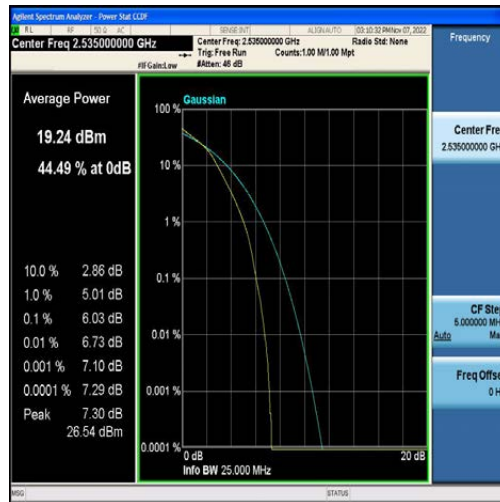

Band41-15MHz-16QAM-40620-75RB#0

Band41-15MHz-QPSK-41515-75RB#0

Band41-15MHz-16QAM-41515-75RB#0

Band7-20MHz-QPSK-20850-100RB#0

Band7-20MHz-16QAM-20850-100RB#0

Band7-20MHz-QPSK-21100-100RB#0

Band7-20MHz-16QAM-21100-100RB#0