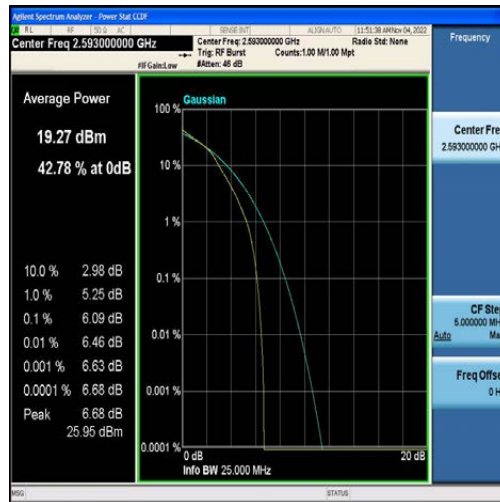

Band41-10MHz-QPSK-40620-50RB#0

Band41-10MHz-16QAM-40620-50RB#0

Band41-10MHz-QPSK-41540-50RB#0

Band41-10MHz-16QAM-41540-50RB#0

Band41-15MHz-QPSK-39725-75RB#0

Band41-15MHz-16QAM-39725-75RB#0

Band41-15MHz-QPSK-40620-75RB#0