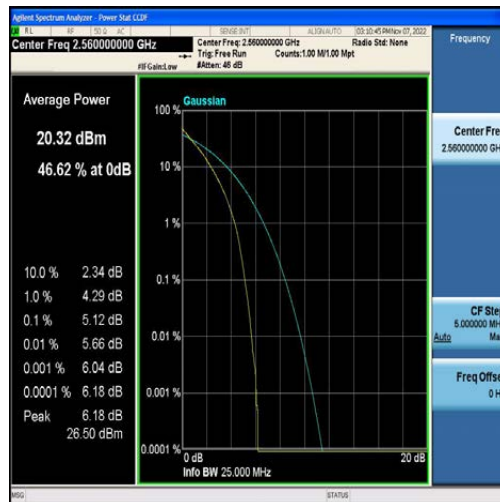

Band41-15MHz-16QAM-40620-75RB#0

Band41-15MHz-QPSK-41515-75RB#0

Band41-15MHz-16QAM-41515-75RB#0

Band7-20MHz-QPSK-20850-100RB#0

Band7-20MHz-16QAM-20850-100RB#0

Band7-20MHz-QPSK-21100-100RB#0

Band7-20MHz-16QAM-21100-100RB#0