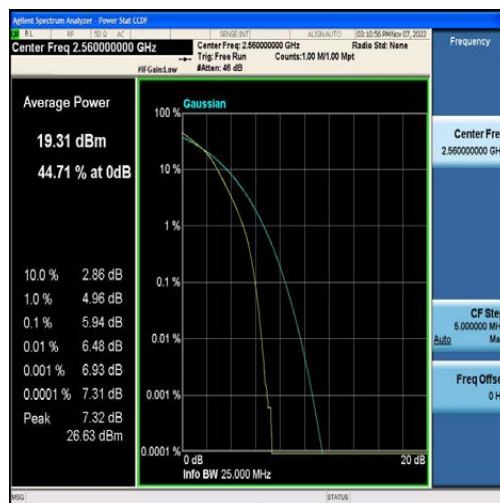

Band7-20MHz-16QAM-21350-100RB#0