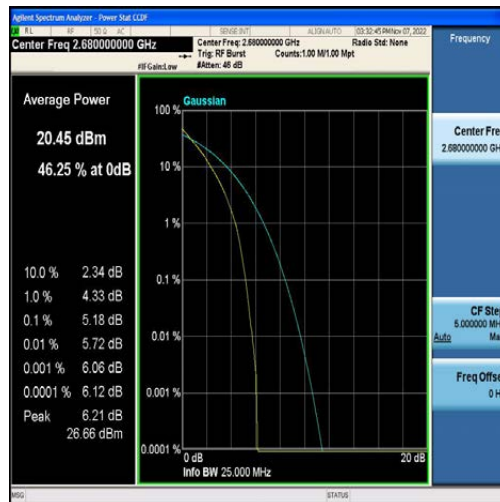

Band41-20MHz-QPSK-41490-100RB#0