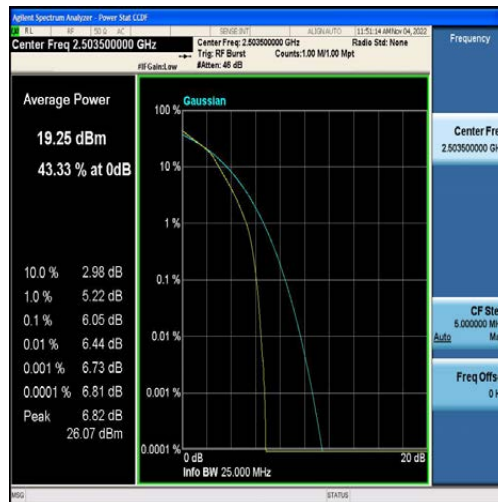

Band41-10MHz-QPSK-40620-50RB#0

Band41-10MHz-16QAM-40620-50RB#0

Band41-10MHz-QPSK-41540-50RB#0

Band41-10MHz-16QAM-41540-50RB#0

Band41-15MHz-QPSK-39725-75RB#0

Band41-15MHz-16QAM-39725-75RB#0

Band41-15MHz-QPSK-40620-75RB#0