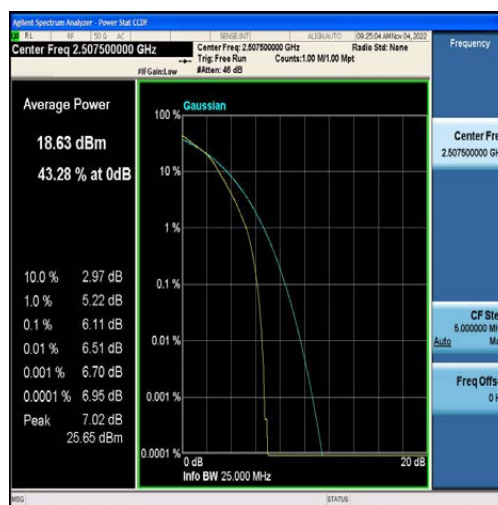

Band7-15MHz-16QAM-20825-75RB#0