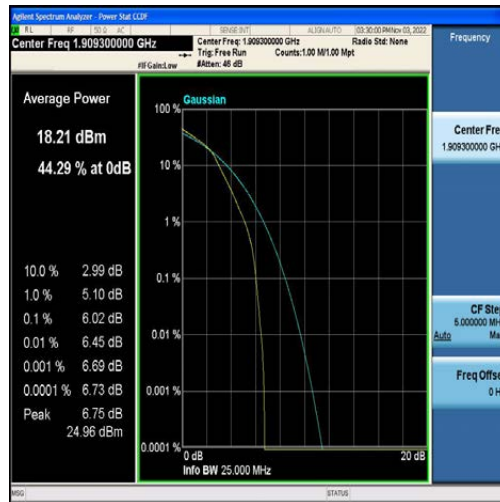

Band2-1.4MHz-16QAM-19193-6RB#0