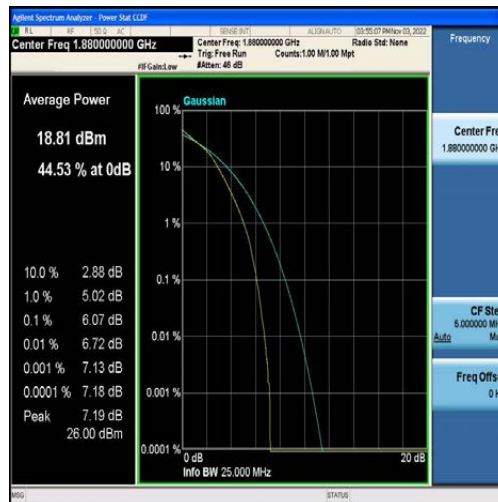

Band2-10MHz-16QAM-18900-50RB#0