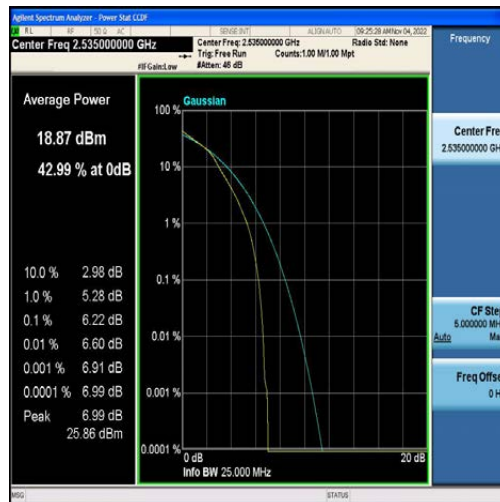

Band7-15MHz-16QAM-21100-75RB#0