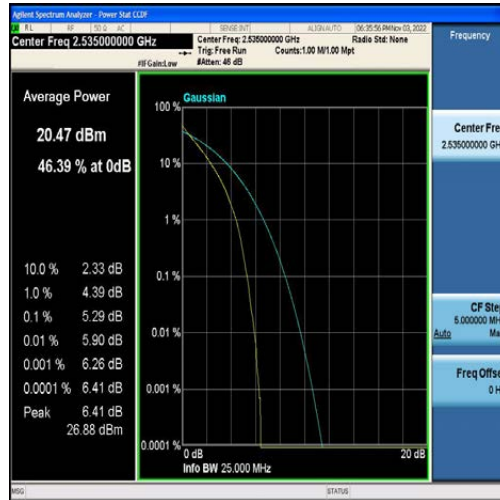

Band7-10MHz-QPSK-21100-50RB#0