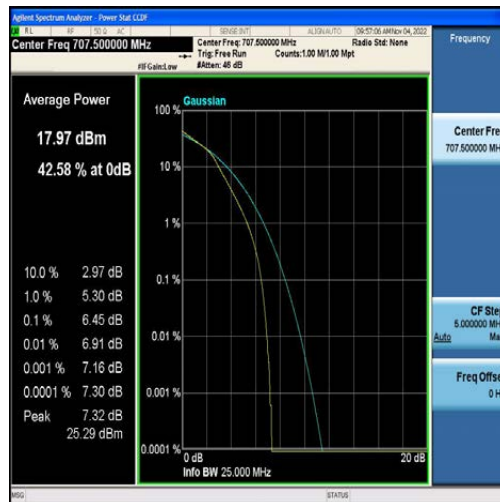

Band12-3MHz-16QAM-23095-15RB#0