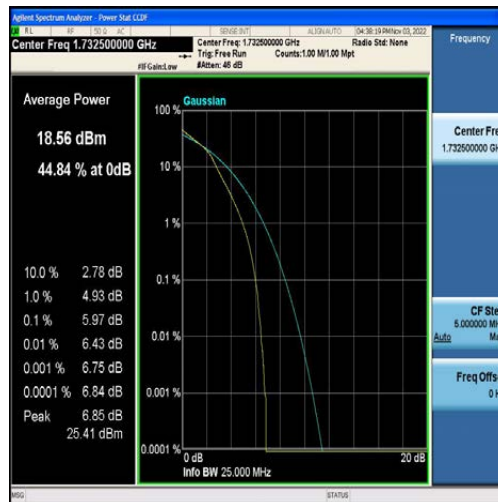

Band4-5MHz-16QAM-20175-25RB#0