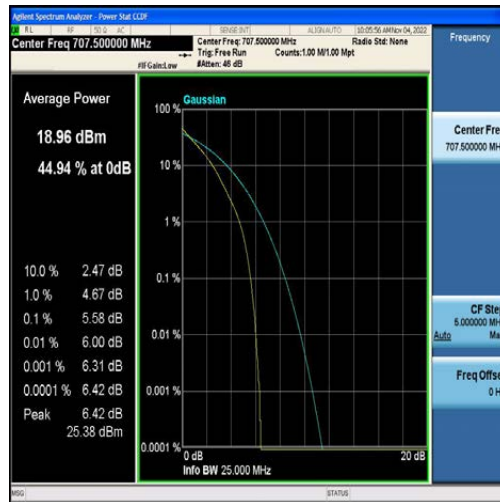

Band12-5MHz-QPSK-23095-25RB#0