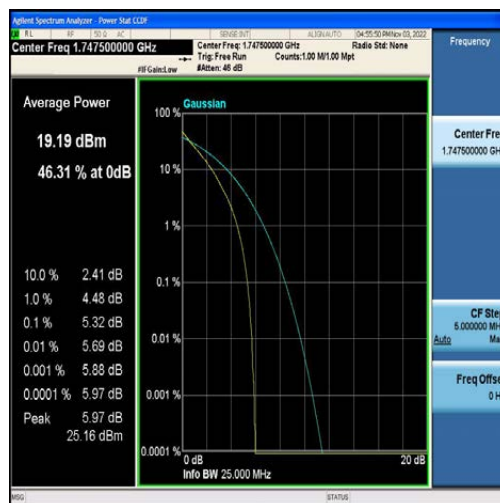

Band4-15MHz-QPSK-20325-75RB#0