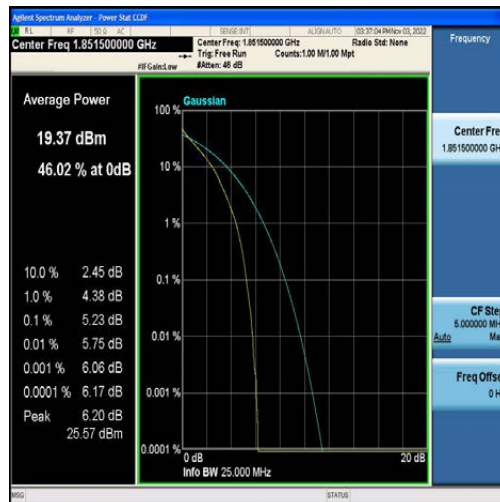

Band2-3MHz-QPSK-18615-15RB#0