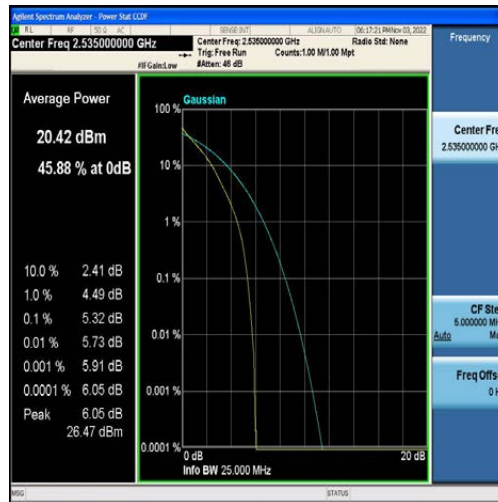

Band7-5MHz-QPSK-21100-25RB#0