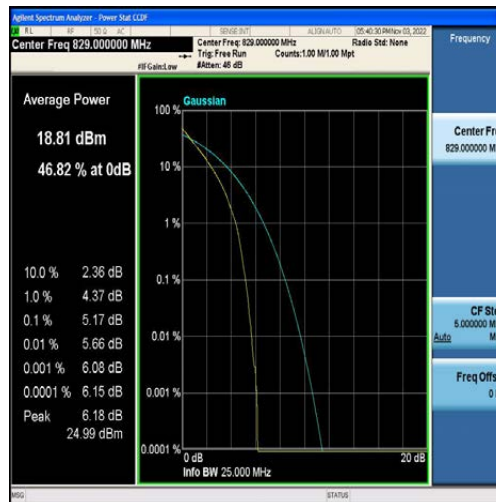

Band5-10MHz-QPSK-20450-50RB#0