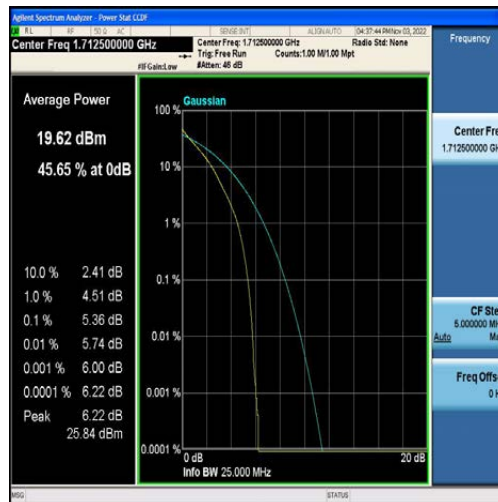

Band4-5MHz-QPSK-19975-25RB#0