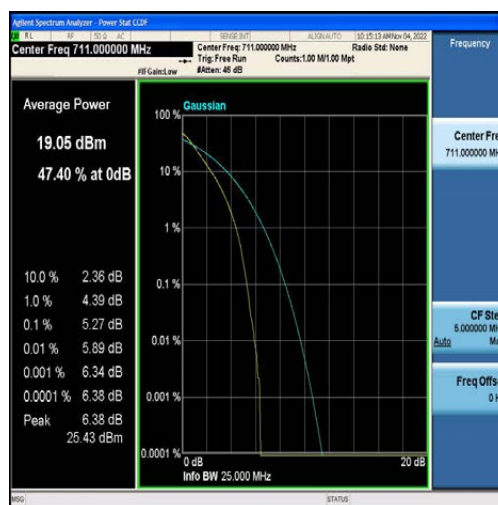

Band12-5MHz-QPSK-23155-25RB#0

Band12-5MHz-16QAM-23155-25RB#0

Band12-10MHz-QPSK-23060-50RB#0

Band12-10MHz-16QAM-23060-50RB#0

Band12-10MHz-QPSK-23095-50RB#0

Band12-10MHz-16QAM-23095-50RB#0

Band12-10MHz-QPSK-23130-50RB#0