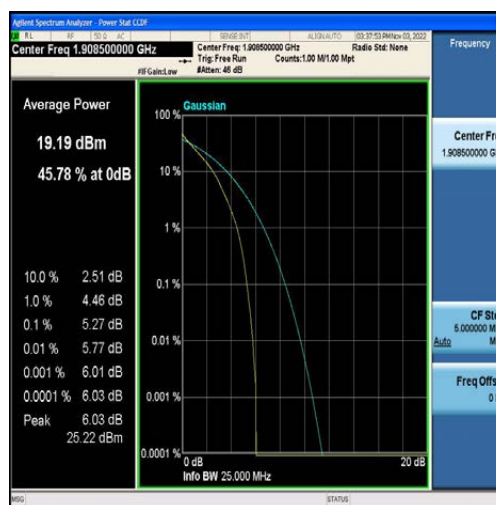

Band2-3MHz-QPSK-19185-15RB#0