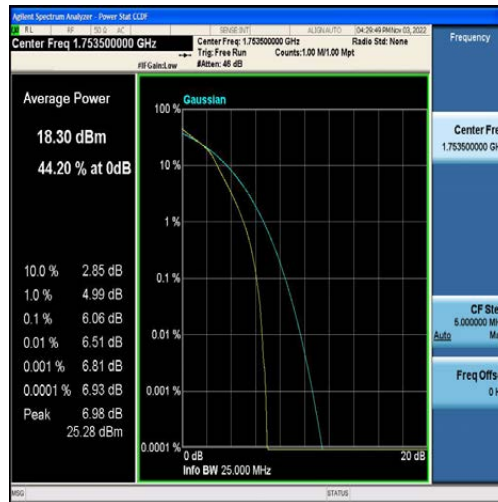

Band4-3MHz-16QAM-20385-15RB#0