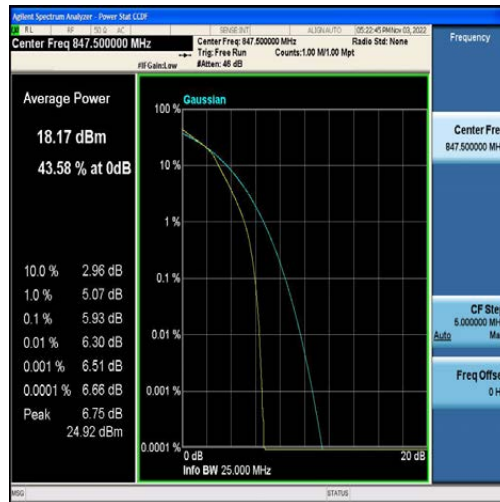

Band5-3MHz-16QAM-20635-15RB#0