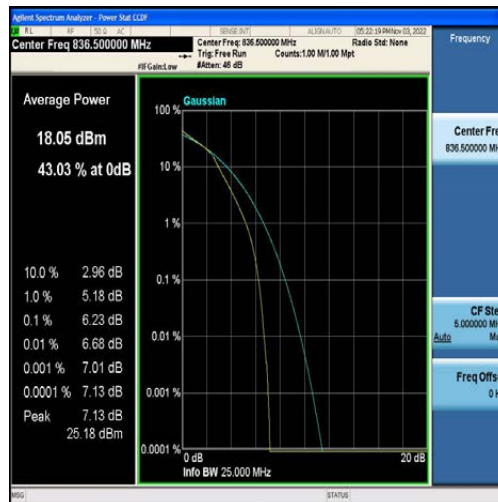

Band5-3MHz-16QAM-20525-15RB#0