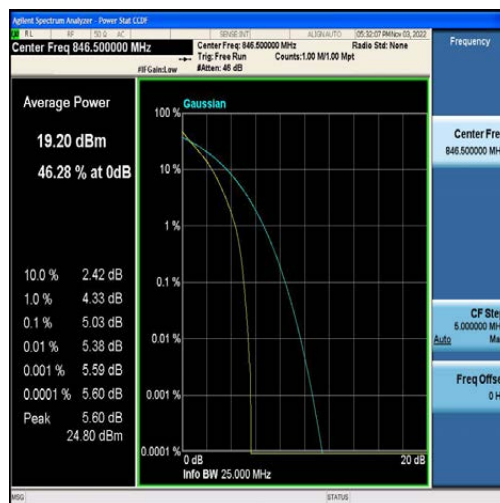

Band5-5MHz-QPSK-20625-25RB#0