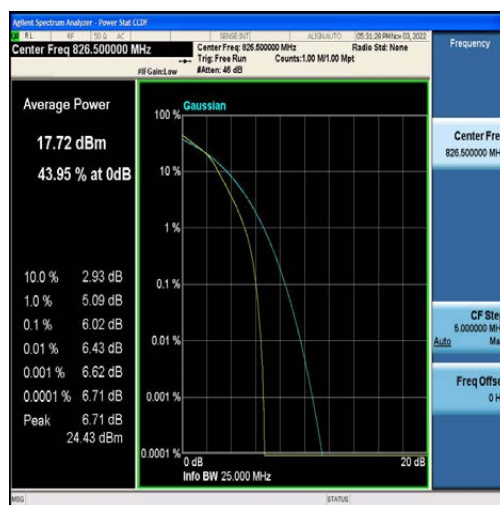

Band5-5MHz-16QAM-20425-25RB#0