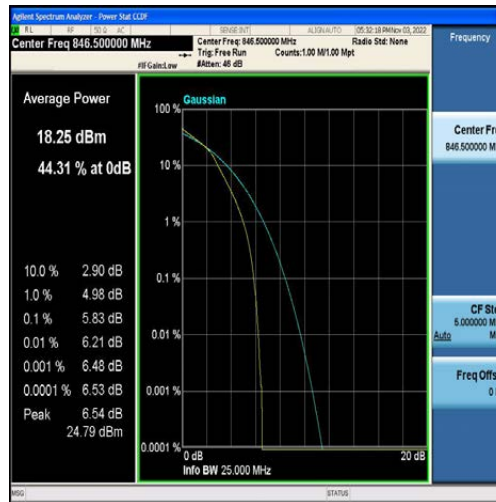

Band5-5MHz-16QAM-20625-25RB#0