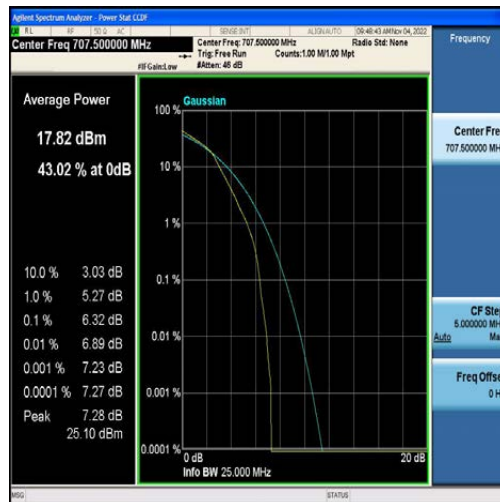

Band12-1.4MHz-16QAM-23095-6RB#0