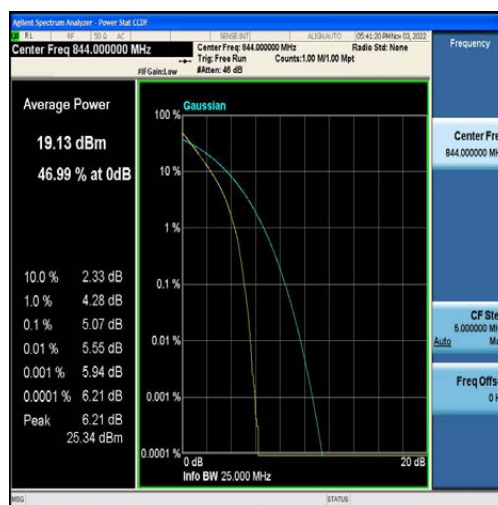

Band5-10MHz-QPSK-20600-50RB#0