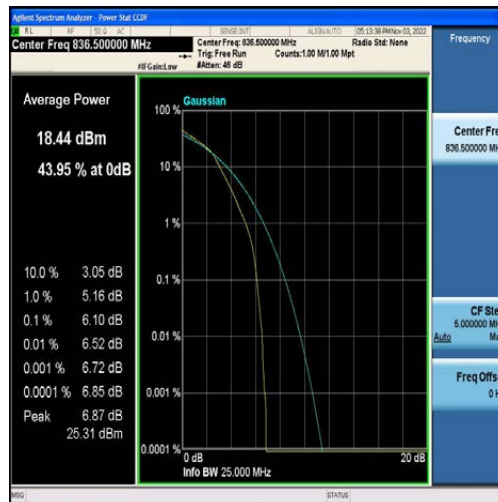

Band5-1.4MHz-16QAM-20525-6RB#0