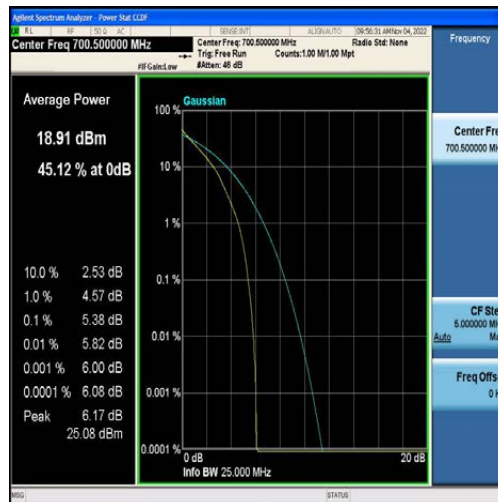

Band12-3MHz-QPSK-23025-15RB#0