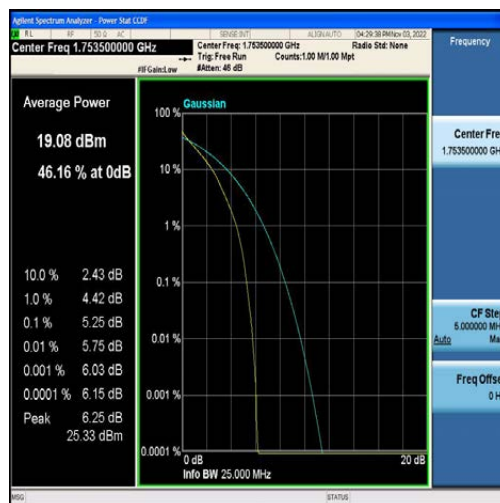

Band4-3MHz-QPSK-20385-15RB#0