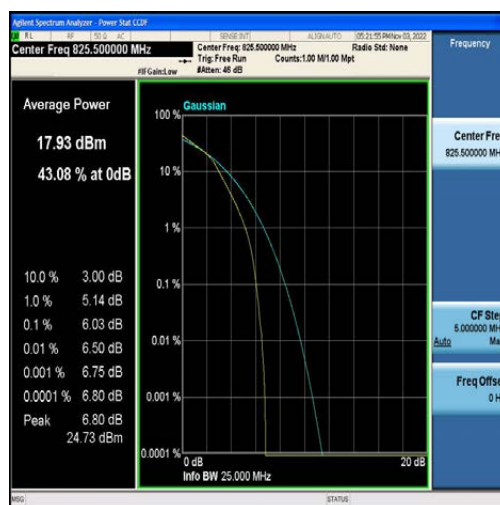

Band5-3MHz-16QAM-20415-15RB#0