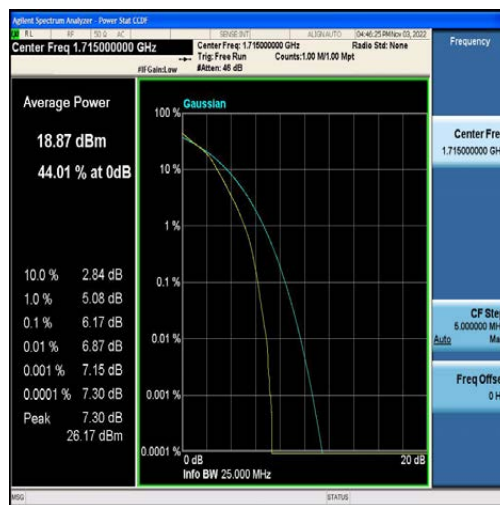

Band4-10MHz-16QAM-20000-50RB#0