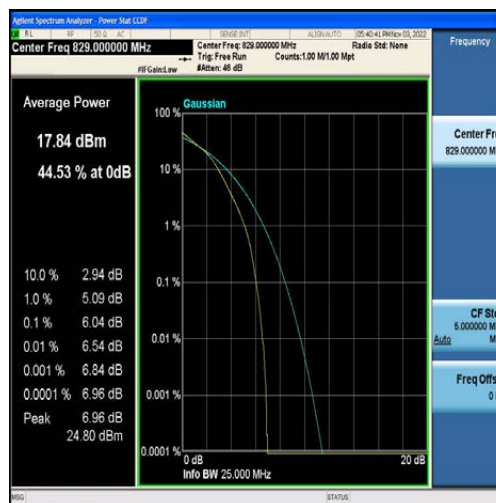

Band5-10MHz-16QAM-20450-50RB#0