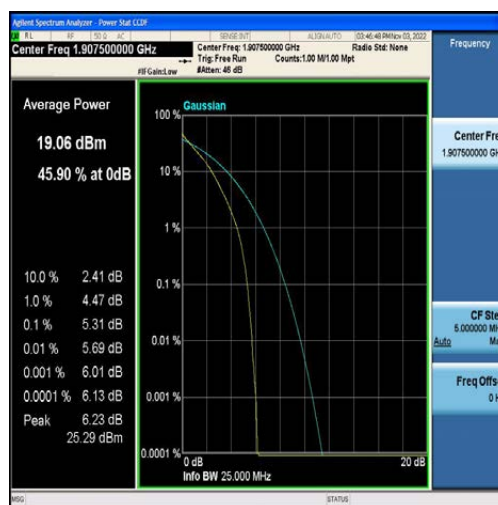

Band2-5MHz-QPSK-19175-25RB#0