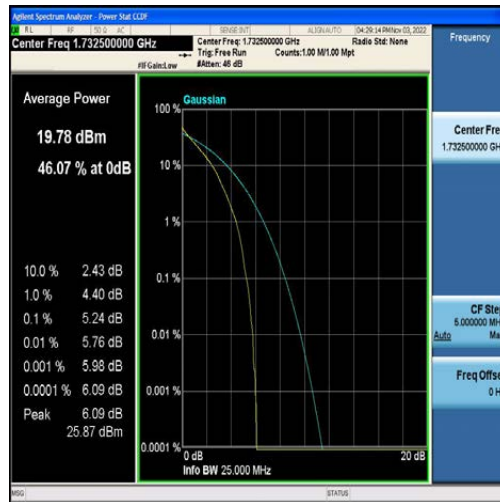

Band4-3MHz-QPSK-20175-15RB#0