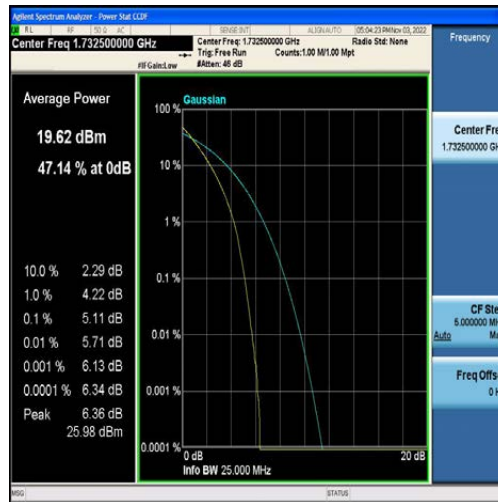

Band4-20MHz-QPSK-20175-100RB#0