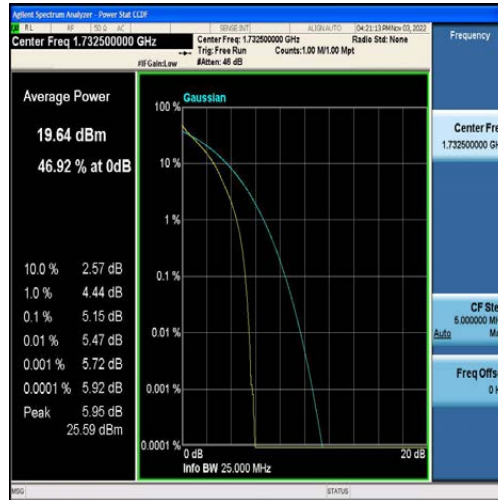

Band4-1.4MHz-QPSK-20175-6RB#0