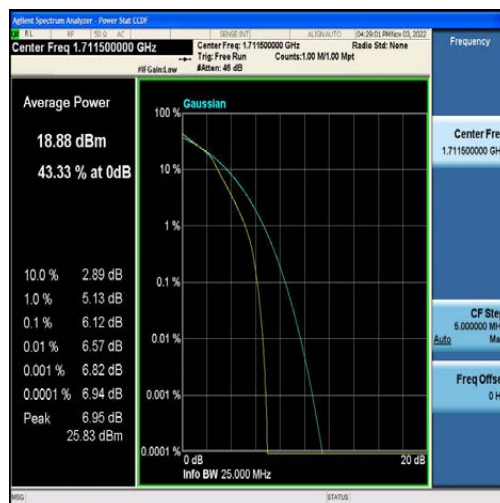

Band4-3MHz-16QAM-19965-15RB#0