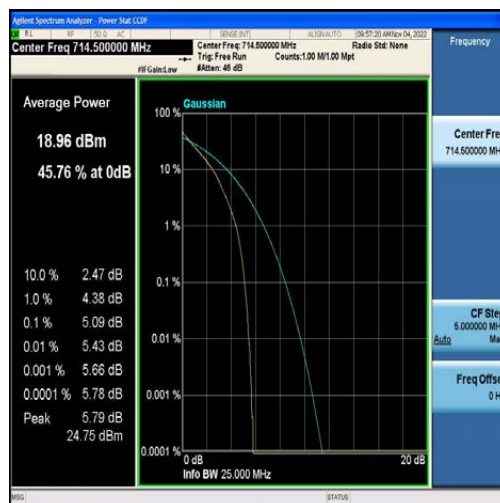

Band12-3MHz-QPSK-23165-15RB#0