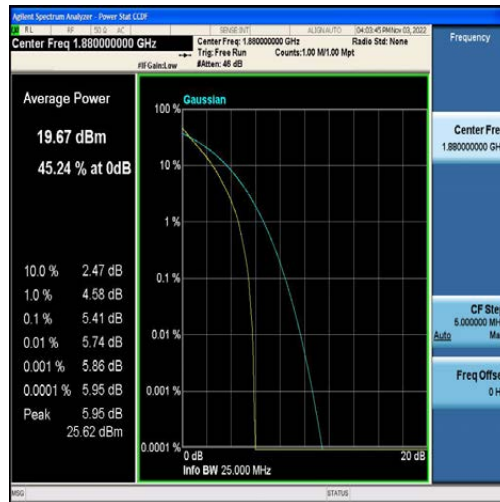

Band2-15MHz-QPSK-18900-75RB#0