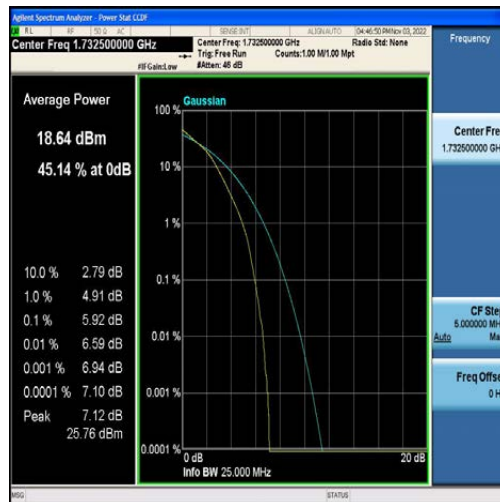

Band4-10MHz-16QAM-20175-50RB#0