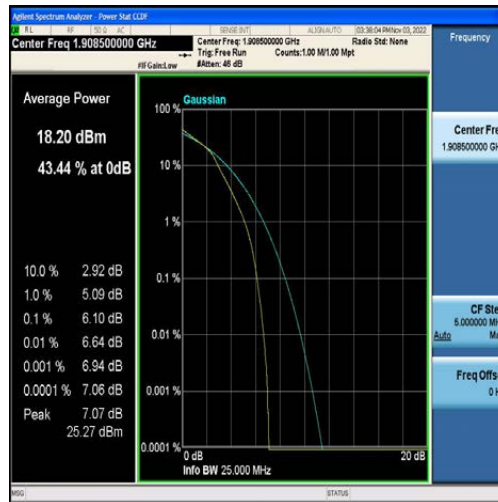

Band2-3MHz-16QAM-19185-15RB#0