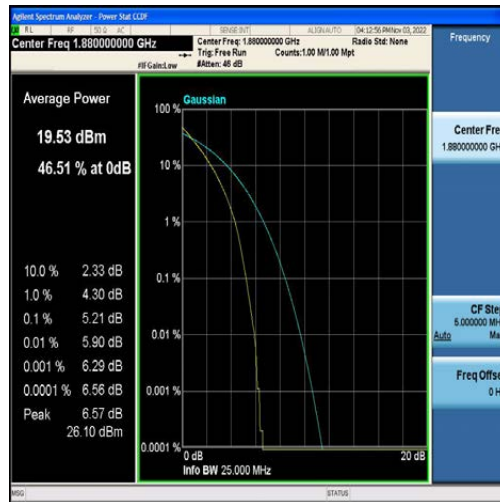

Band2-20MHz-QPSK-18900-100RB#0