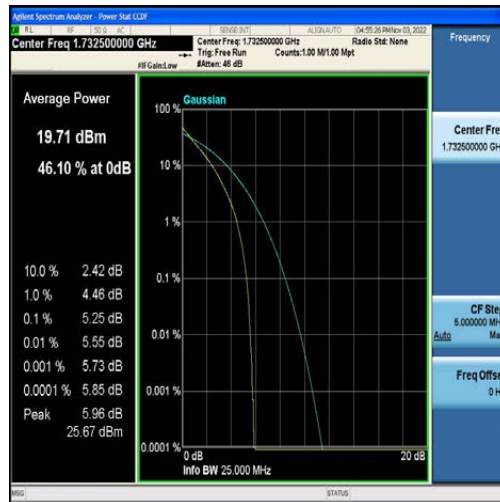

Band4-15MHz-QPSK-20175-75RB#0