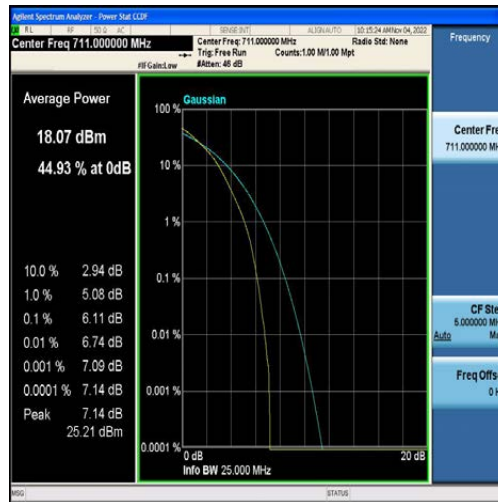

Band12-5MHz-QPSK-23155-25RB#0

Band12-5MHz-16QAM-23155-25RB#0

Band12-10MHz-QPSK-23060-50RB#0

Band12-10MHz-16QAM-23060-50RB#0

Band12-10MHz-QPSK-23095-50RB#0

Band12-10MHz-16QAM-23095-50RB#0

Band12-10MHz-QPSK-23130-50RB#0