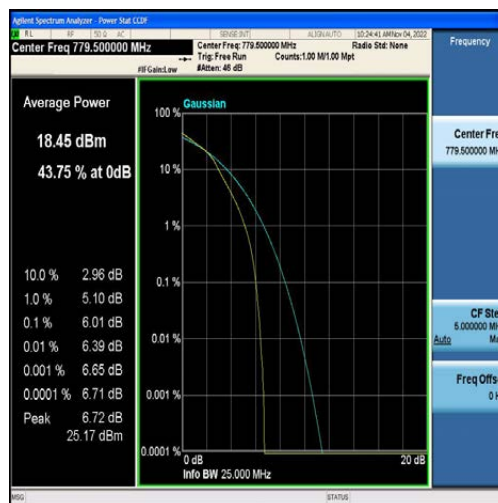

Band13-5MHz-16QAM-23205-25RB#0