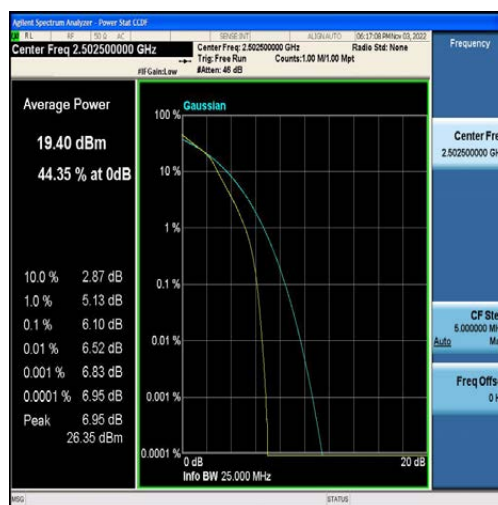

Band7-5MHz-16QAM-20775-25RB#0