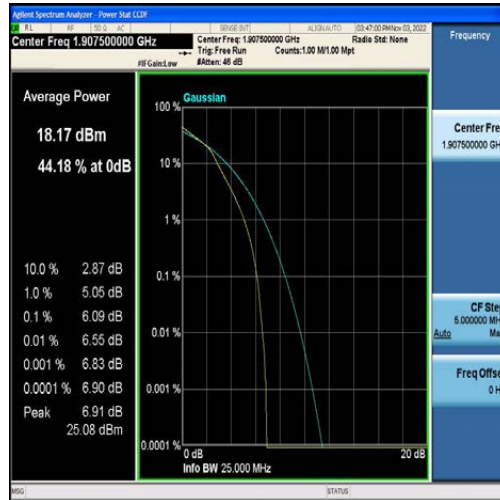

Band2-5MHz-16QAM-19175-25RB#0