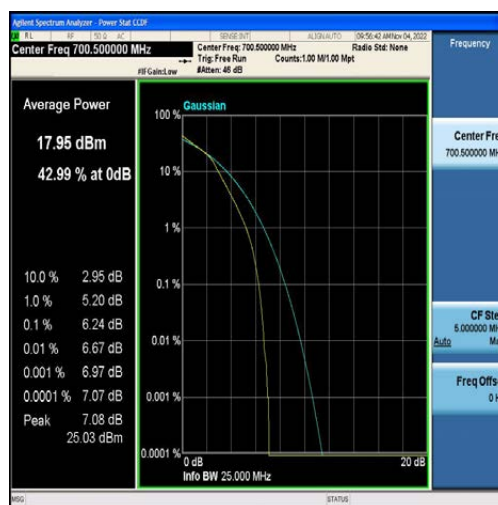

Band12-3MHz-16QAM-23025-15RB#0