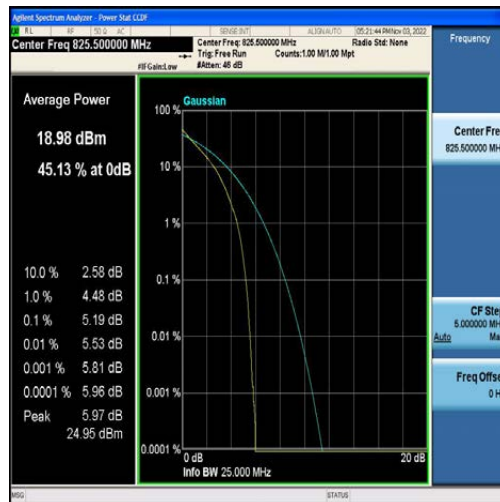

Band5-3MHz-QPSK-20415-15RB#0