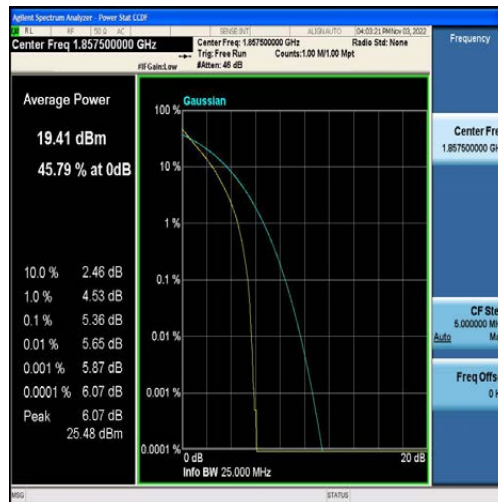

Band2-15MHz-QPSK-18675-75RB#0