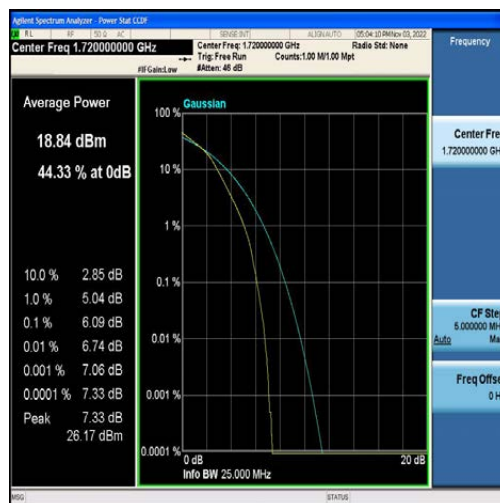

Band4-20MHz-16QAM-20050-100RB#0