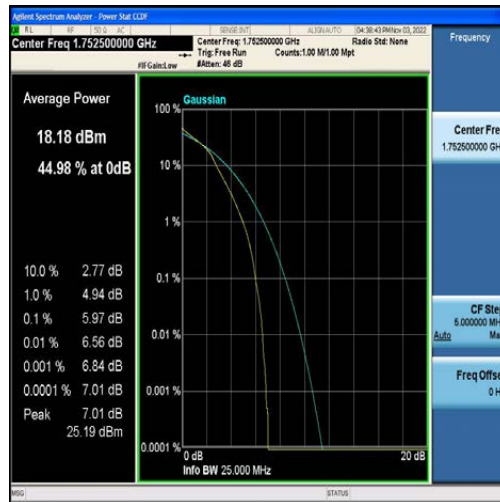

Band4-5MHz-16QAM-20375-25RB#0