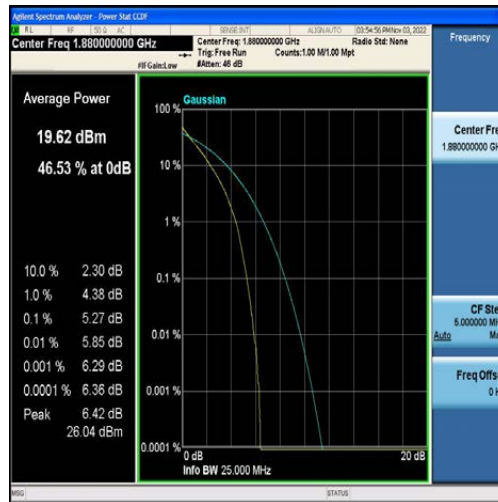

Band2-10MHz-QPSK-18900-50RB#0