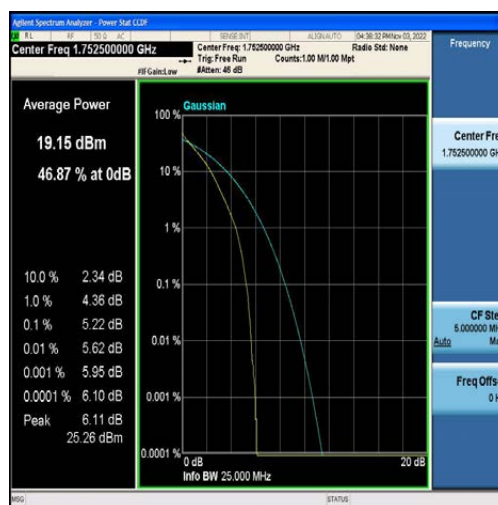

Band4-5MHz-QPSK-20375-25RB#0