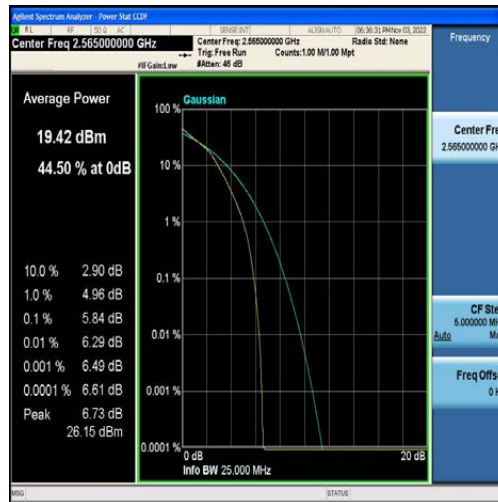

Band7-10MHz-16QAM-21400-50RB#0