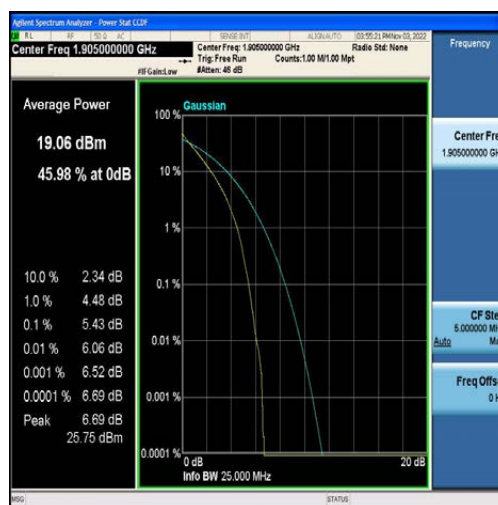

Band2-10MHz-QPSK-19150-50RB#0