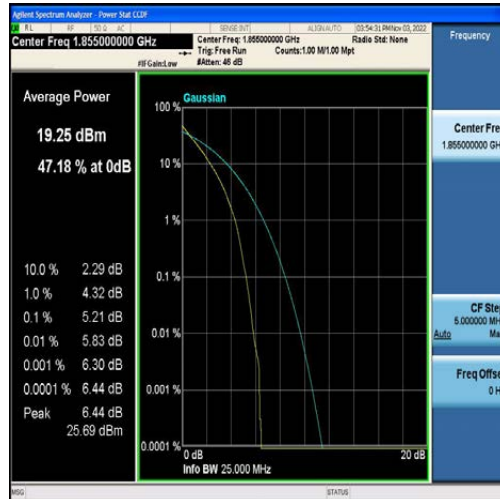

Band2-10MHz-QPSK-18650-50RB#0