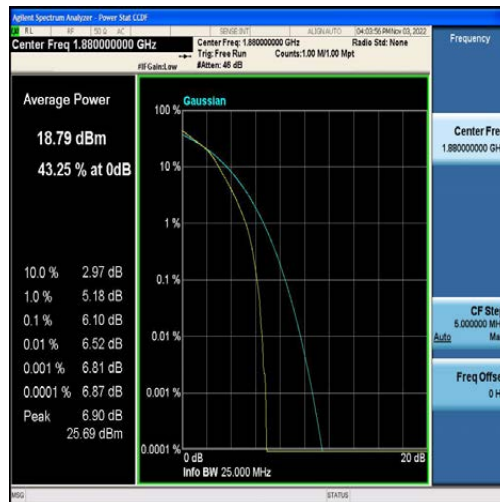

Band2-15MHz-16QAM-18900-75RB#0