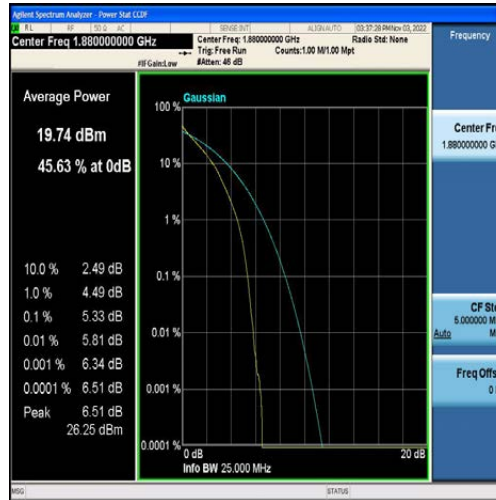

Band2-3MHz-QPSK-18900-15RB#0