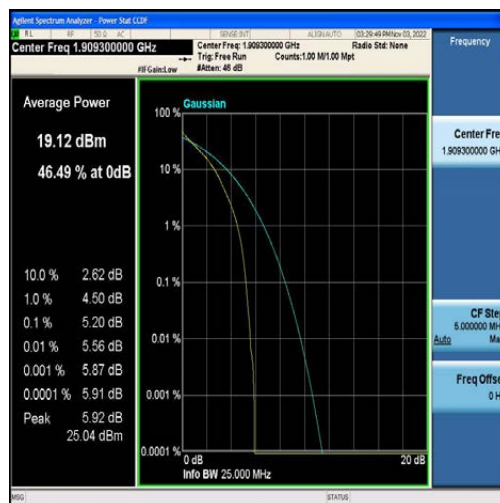

Band2-1.4MHz-QPSK-19193-6RB#0