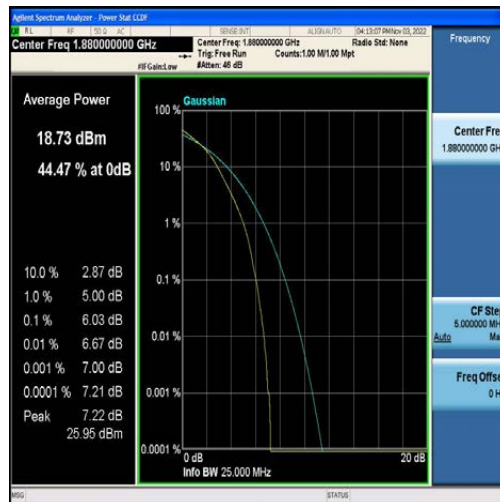

Band2-20MHz-16QAM-18900-100RB#0