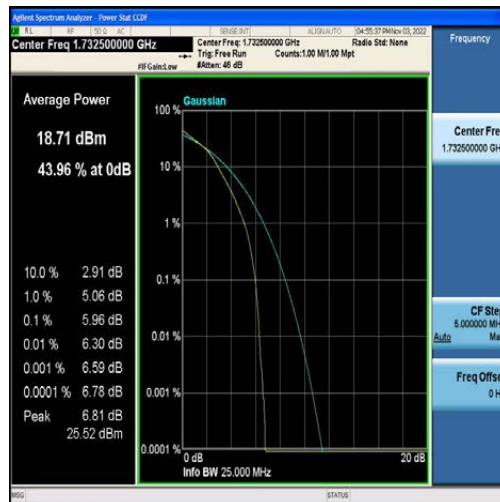

Band4-15MHz-16QAM-20175-75RB#0