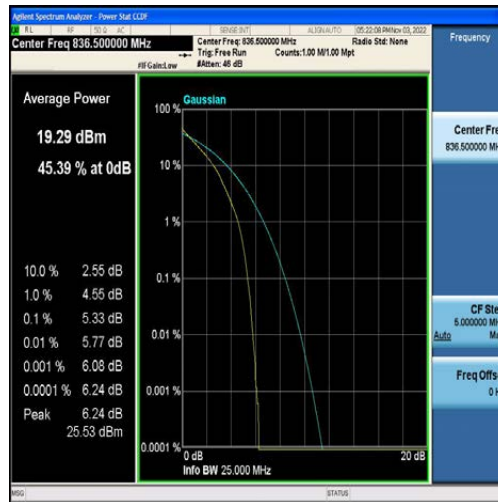

Band5-3MHz-QPSK-20525-15RB#0