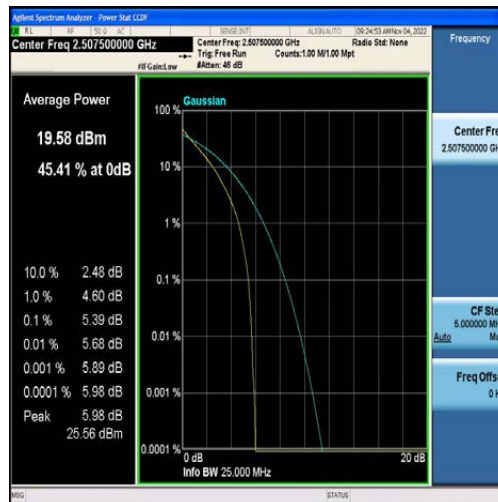

Band7-15MHz-QPSK-20825-75RB#0