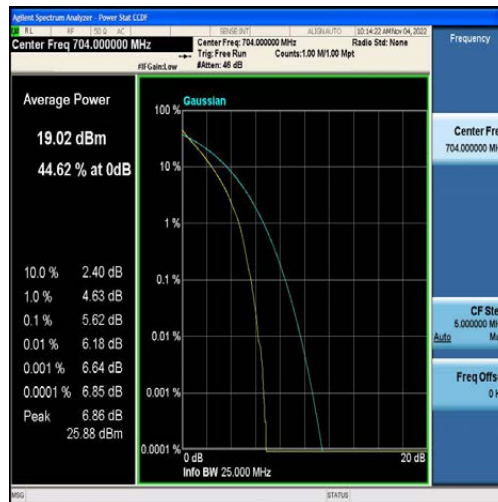

Band12-10MHz-QPSK-23060-50RB#0