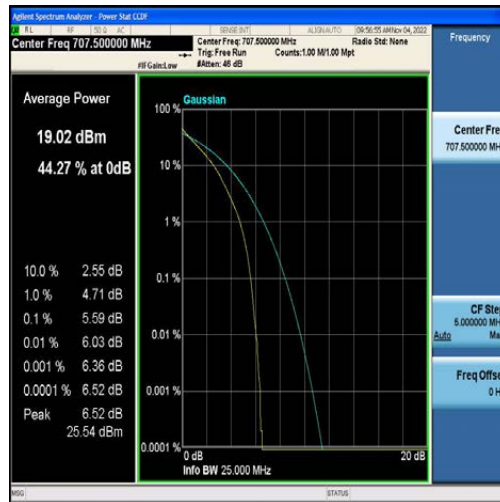

Band12-3MHz-QPSK-23095-15RB#0