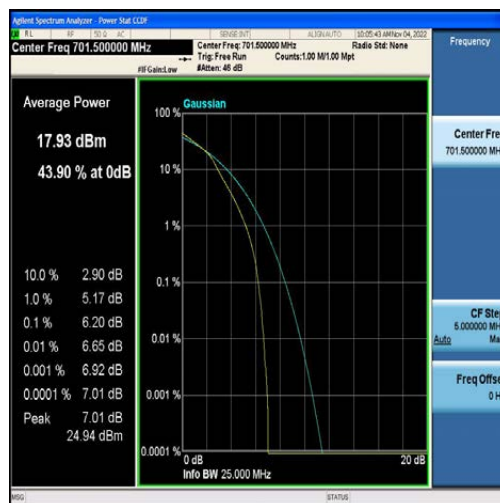

Band12-5MHz-16QAM-23035-25RB#0