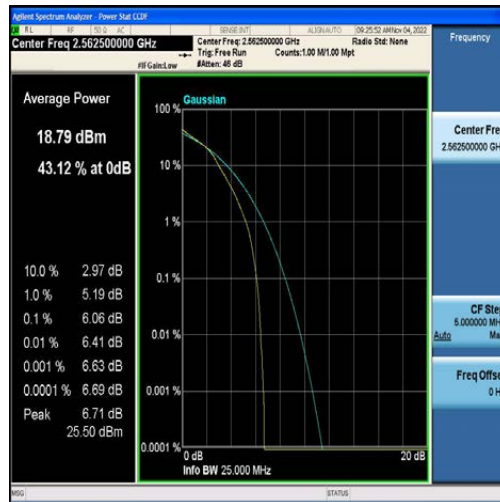

Band7-15MHz-16QAM-21375-75RB#0