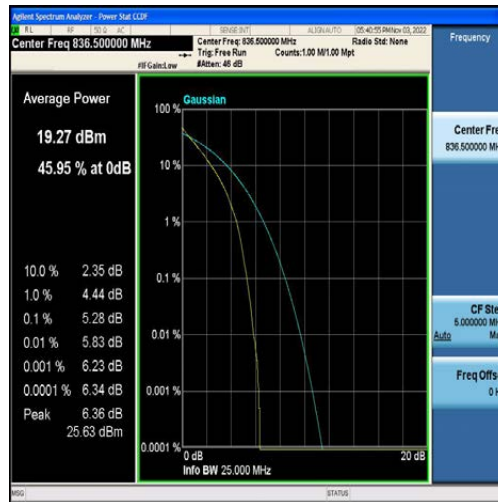

Band5-10MHz-QPSK-20525-50RB#0