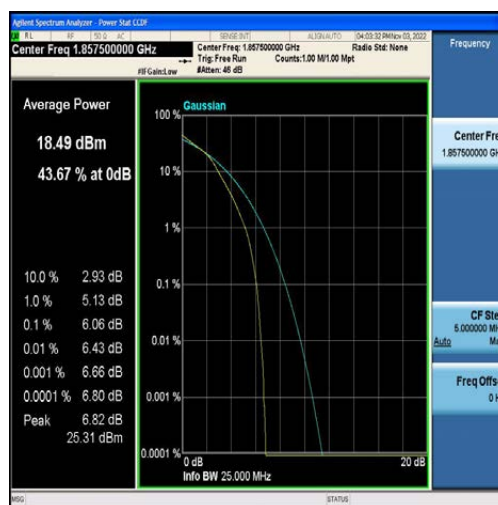

Band2-15MHz-16QAM-18675-75RB#0