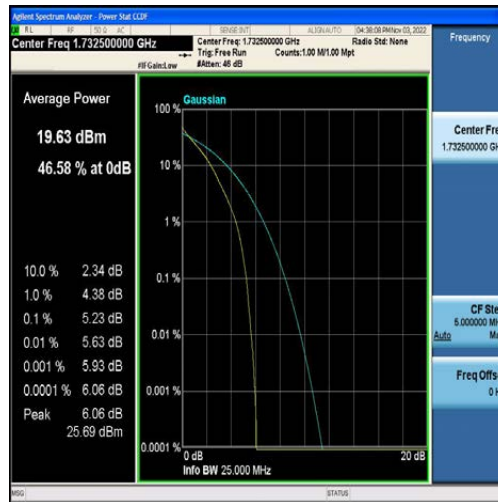

Band4-5MHz-QPSK-20175-25RB#0