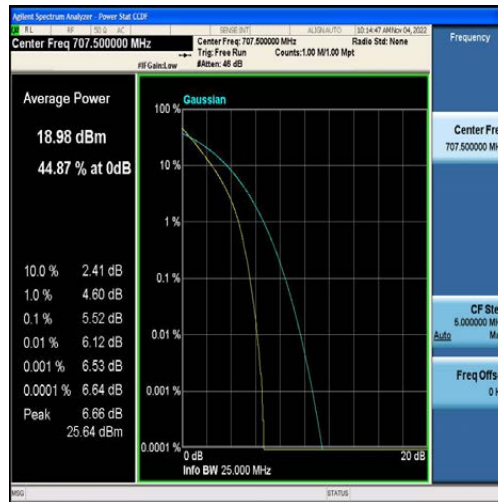

Band12-5MHz-QPSK-23155-25RB#0

Band12-5MHz-16QAM-23155-25RB#0

Band12-10MHz-QPSK-23060-50RB#0

Band12-10MHz-16QAM-23060-50RB#0

Band12-10MHz-QPSK-23095-50RB#0

Band12-10MHz-16QAM-23095-50RB#0

Band12-10MHz-QPSK-23130-50RB#0