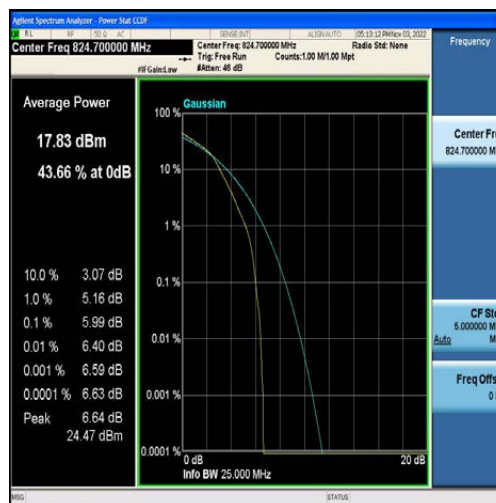

Band5-1.4MHz-16QAM-20407-6RB#0