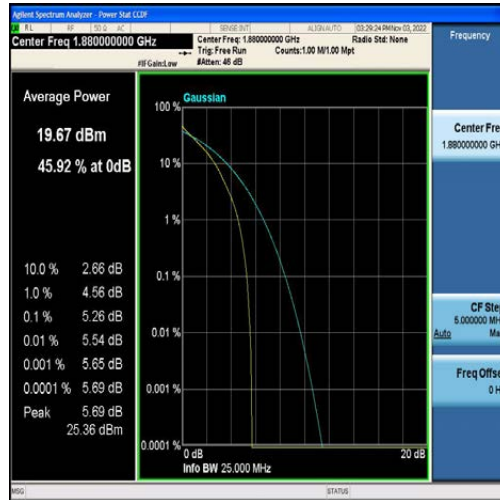

Band2-1.4MHz-QPSK-18900-6RB#0