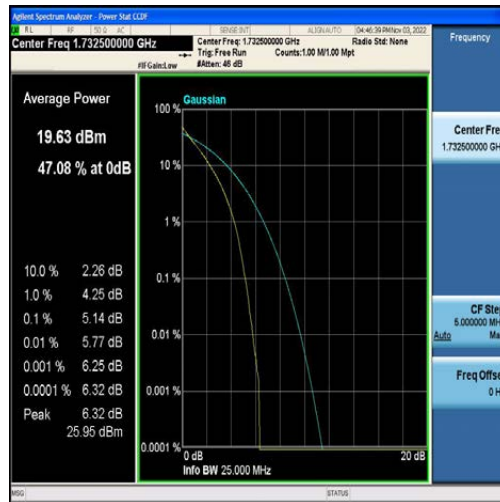

Band4-10MHz-QPSK-20175-50RB#0