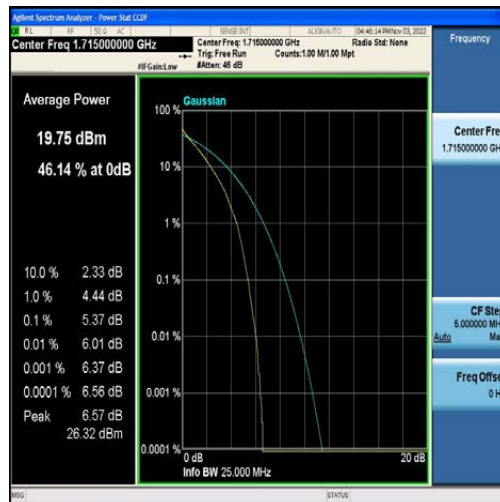

Band4-10MHz-QPSK-20000-50RB#0