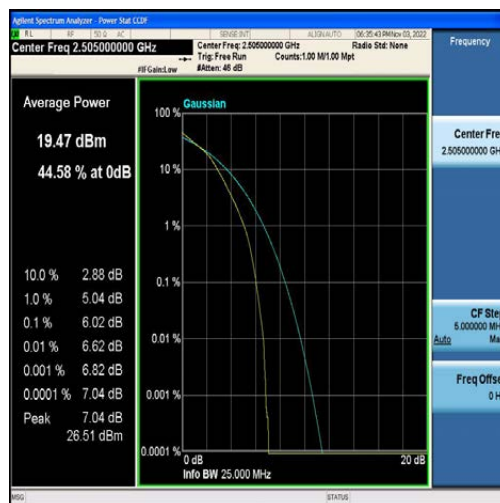

Band7-10MHz-16QAM-20800-50RB#0