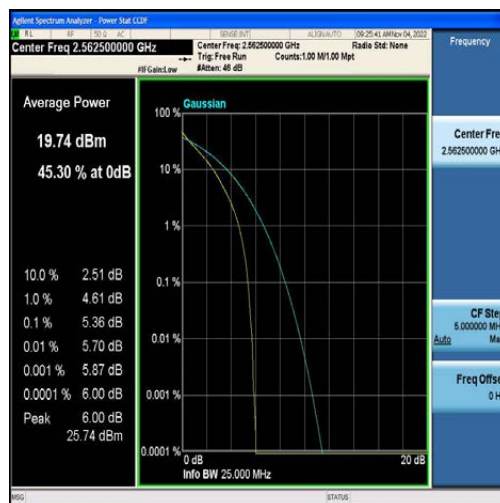

Band7-15MHz-QPSK-21375-75RB#0