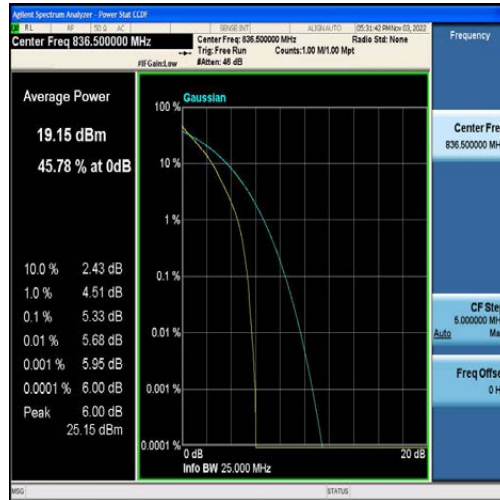

Band5-5MHz-QPSK-20525-25RB#0