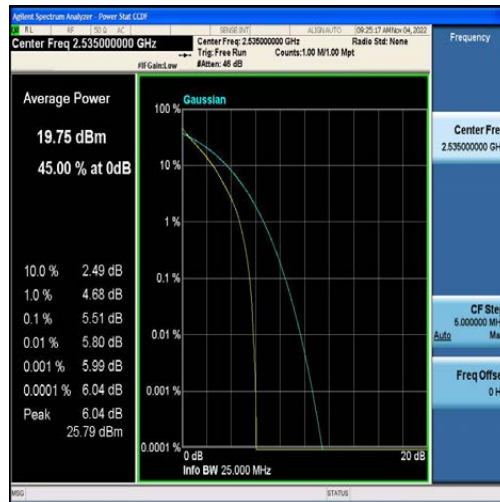

Band7-15MHz-QPSK-21100-75RB#0