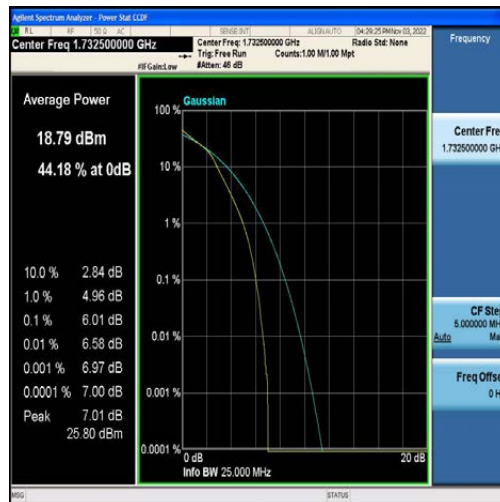

Band4-3MHz-16QAM-20175-15RB#0