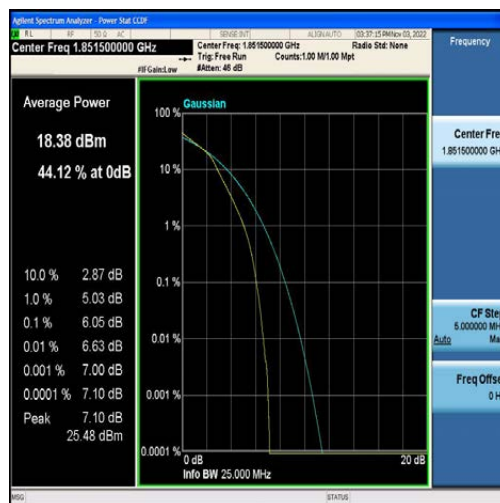

Band2-3MHz-16QAM-18615-15RB#0