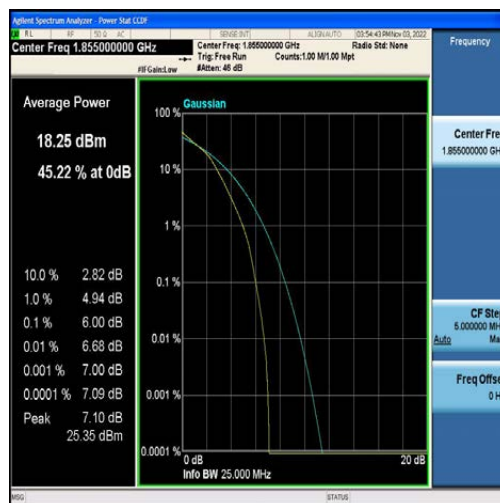

Band2-10MHz-16QAM-18650-50RB#0