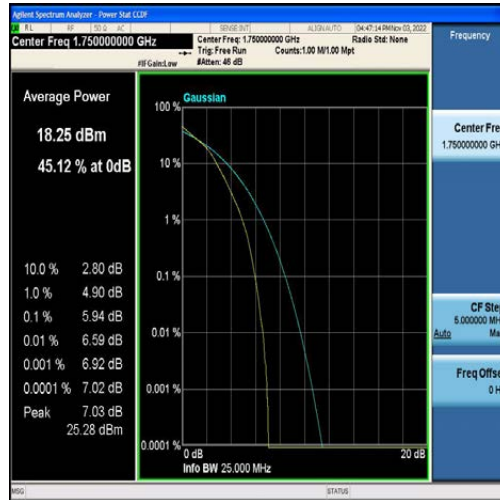

Band4-10MHz-16QAM-20350-50RB#0