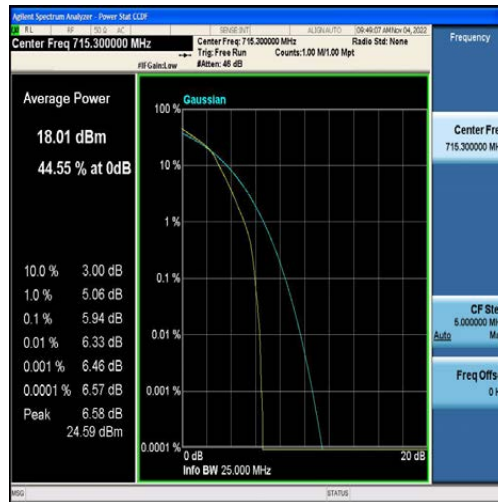

Band12-1.4MHz-16QAM-23173-6RB#0