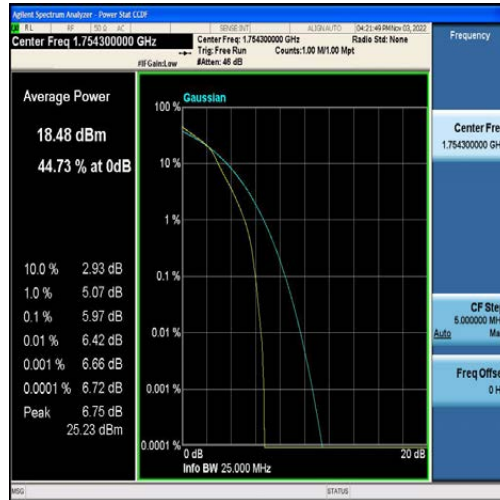

Band4-1.4MHz-16QAM-20393-6RB#0