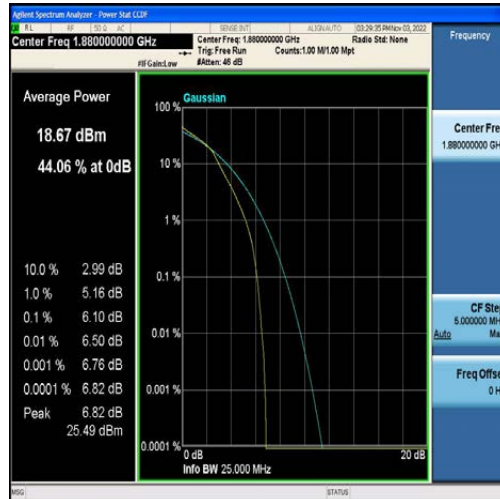

Band2-1.4MHz-16QAM-18900-6RB#0