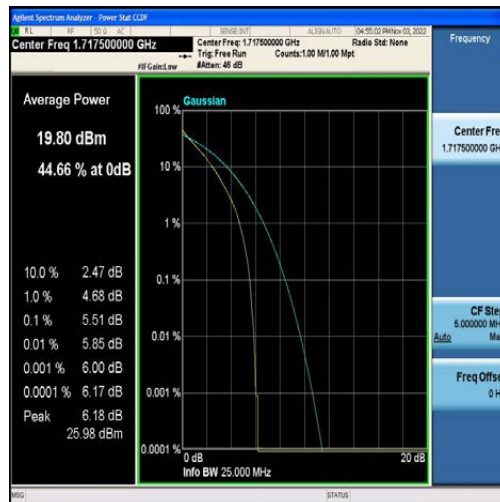

Band4-15MHz-QPSK-20025-75RB#0