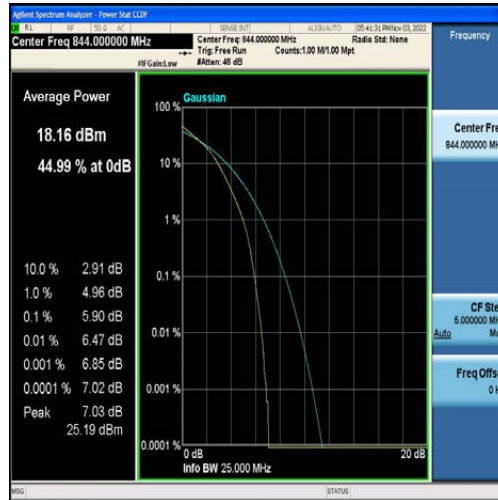

Band5-10MHz-16QAM-20600-50RB#0