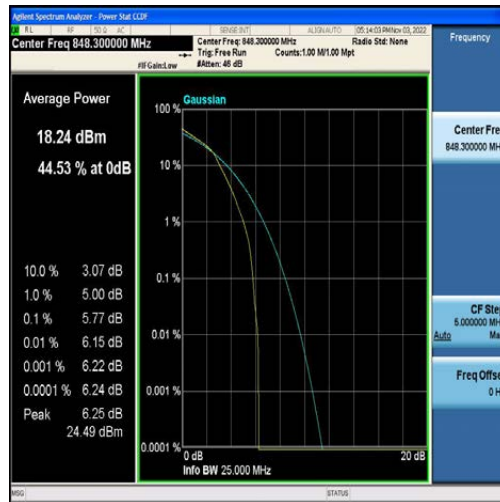

Band5-1.4MHz-16QAM-20643-6RB#0