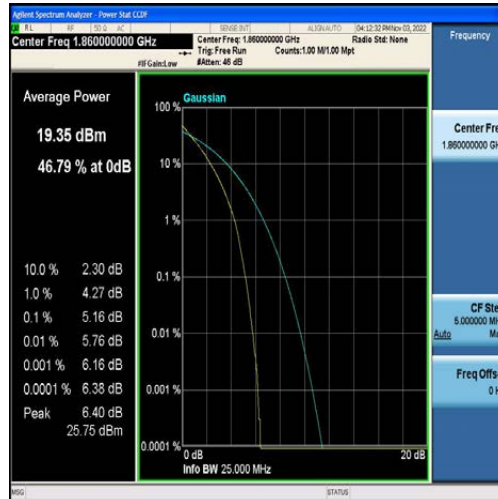

Band2-20MHz-QPSK-18700-100RB#0