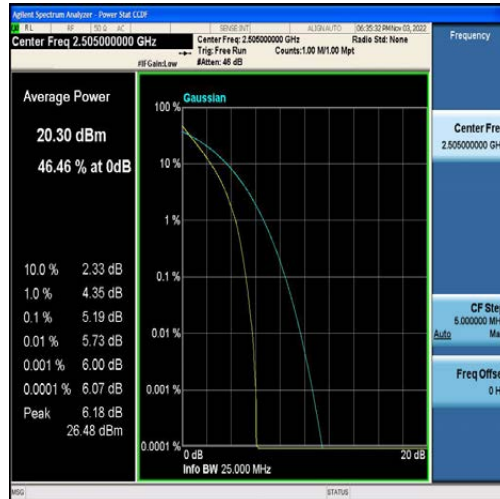

Band7-10MHz-QPSK-20800-50RB#0