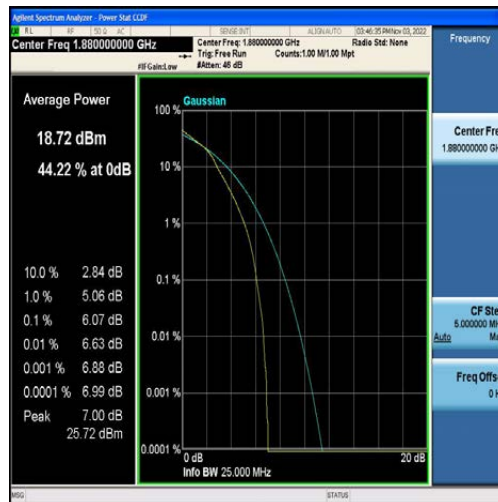

Band2-5MHz-16QAM-18900-25RB#0