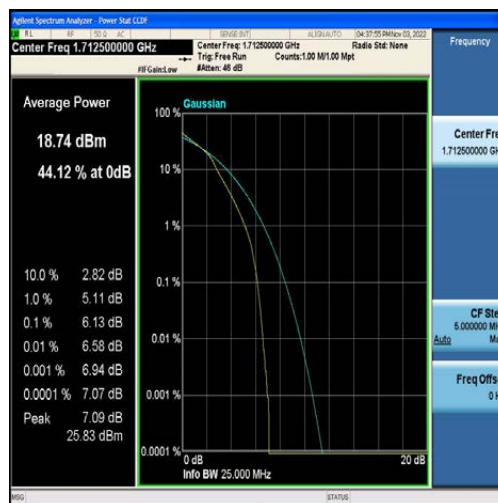

Band4-5MHz-16QAM-19975-25RB#0