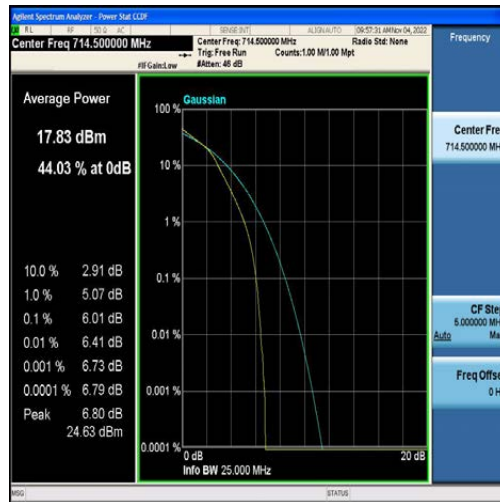

Band12-3MHz-16QAM-23165-15RB#0