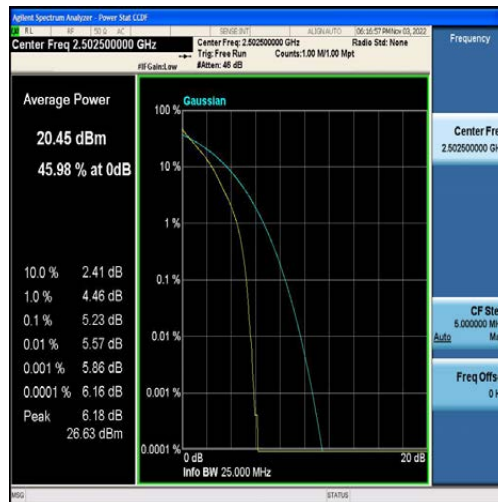

Band7-5MHz-QPSK-20775-25RB#0