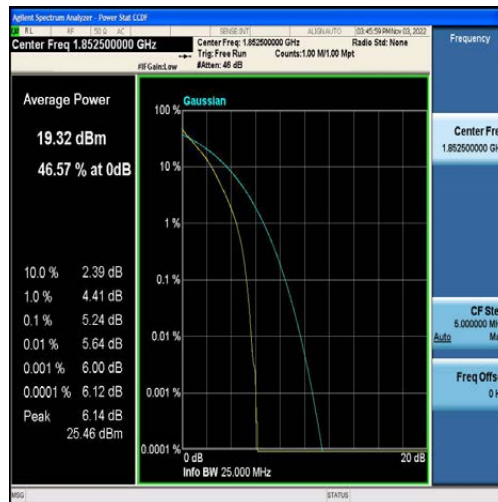

Band2-5MHz-QPSK-18625-25RB#0