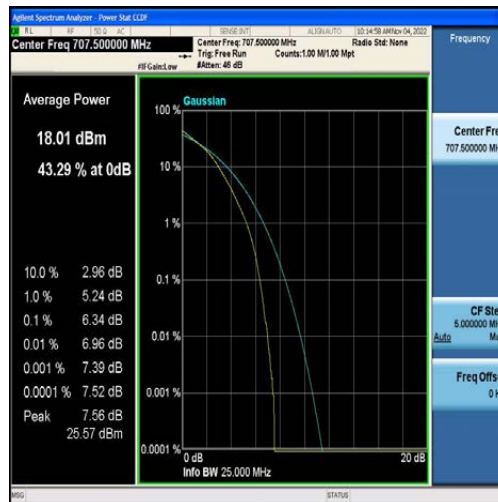

Band12-5MHz-QPSK-23155-25RB#0

Band12-5MHz-16QAM-23155-25RB#0

Band12-10MHz-QPSK-23060-50RB#0

Band12-10MHz-16QAM-23060-50RB#0

Band12-10MHz-QPSK-23095-50RB#0

Band12-10MHz-16QAM-23095-50RB#0

Band12-10MHz-QPSK-23130-50RB#0