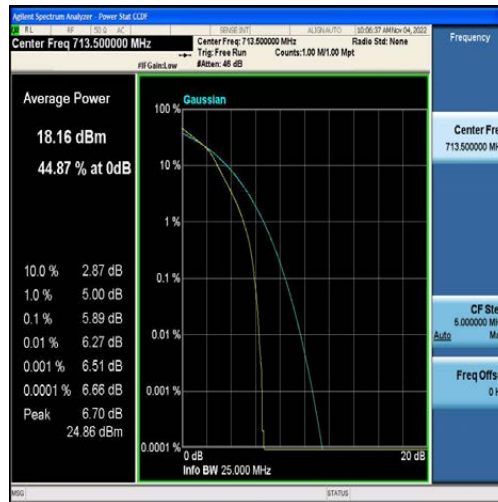

Band12-5MHz-16QAM-23155-25RB#0