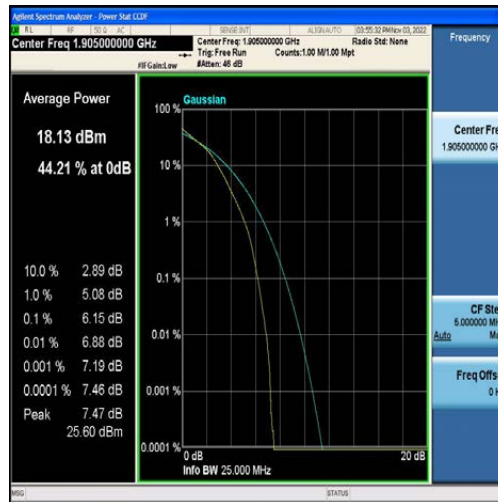

Band2-10MHz-16QAM-19150-50RB#0