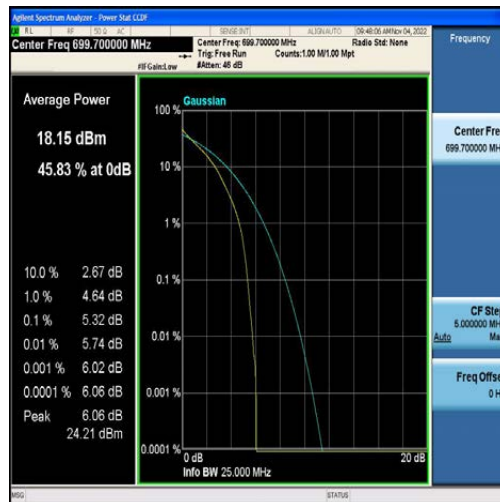

Band12-1.4MHz-QPSK-23017-6RB#0