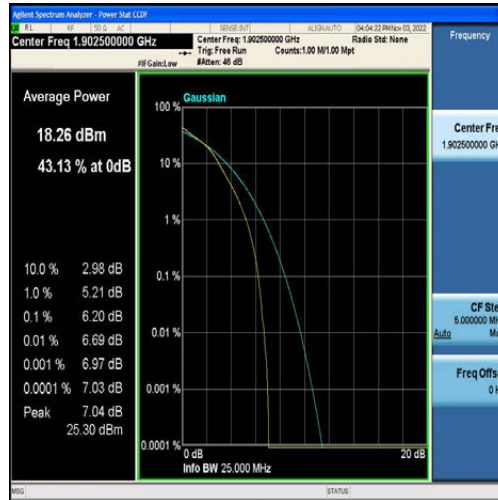

Band2-15MHz-16QAM-19125-75RB#0