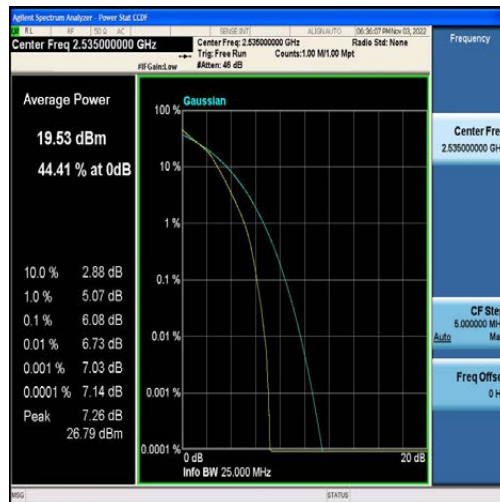

Band7-10MHz-16QAM-21100-50RB#0