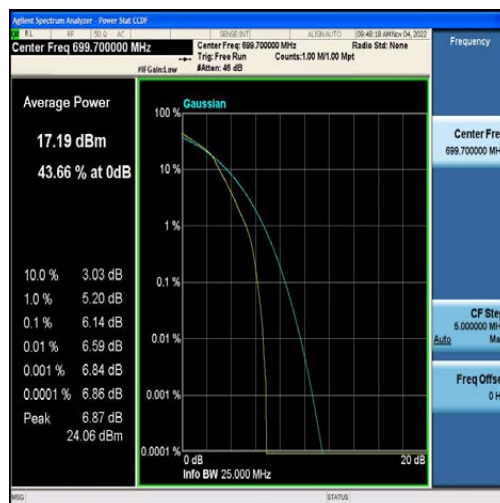

Band12-1.4MHz-16QAM-23017-6RB#0