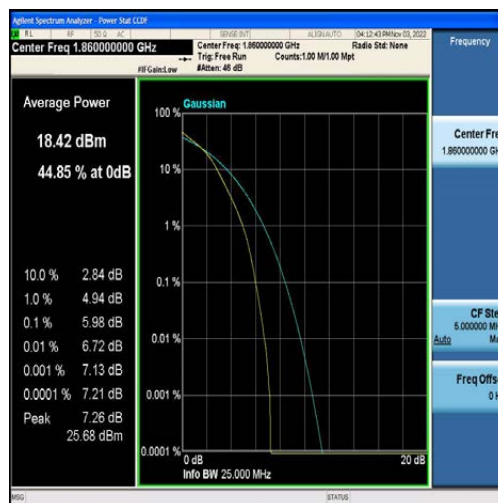

Band2-20MHz-16QAM-18700-100RB#0