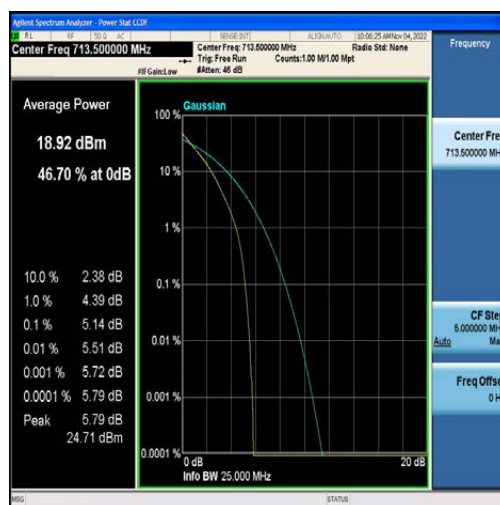

Band12-5MHz-QPSK-23155-25RB#0