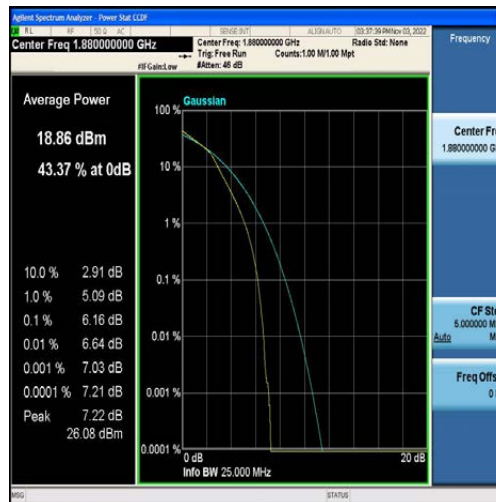

Band2-3MHz-16QAM-18900-15RB#0