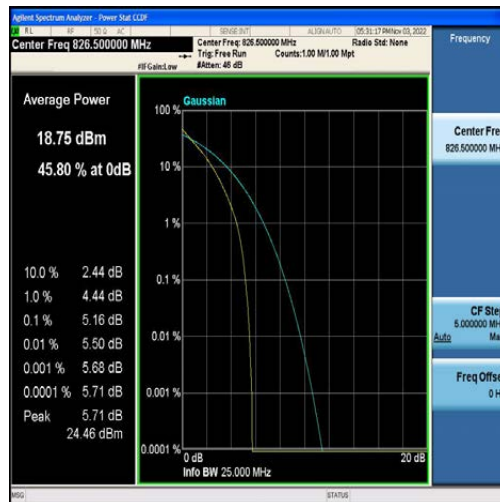

Band5-5MHz-QPSK-20425-25RB#0