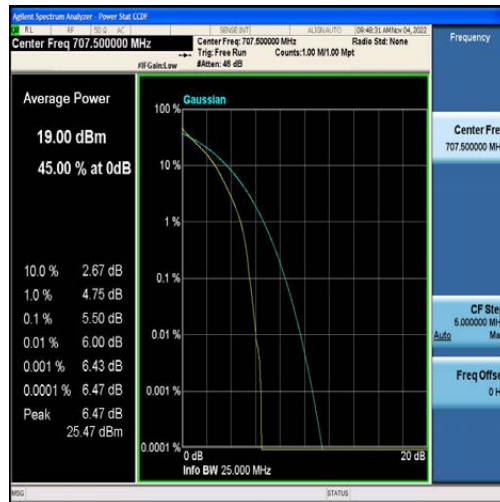

Band12-1.4MHz-QPSK-23095-6RB#0