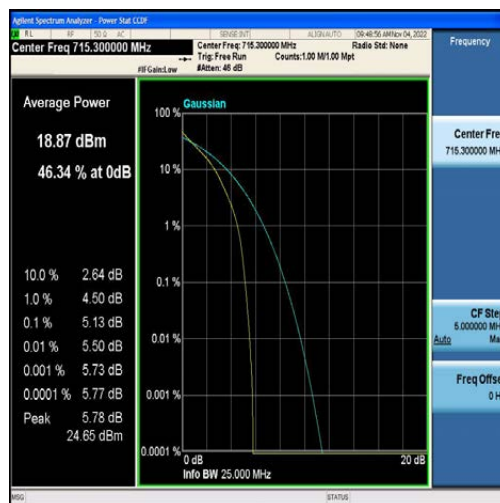

Band12-1.4MHz-QPSK-23173-6RB#0