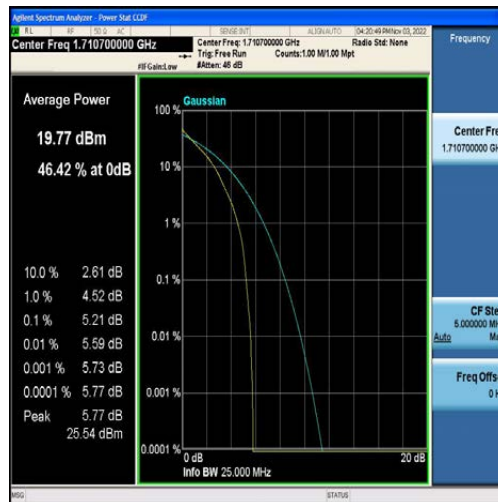

Band4-1.4MHz-QPSK-19957-6RB#0