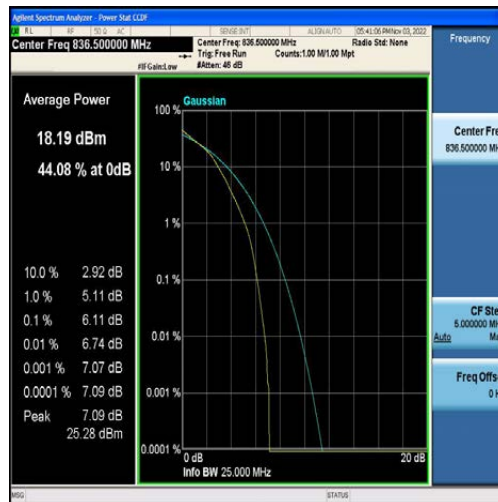

Band5-10MHz-16QAM-20525-50RB#0