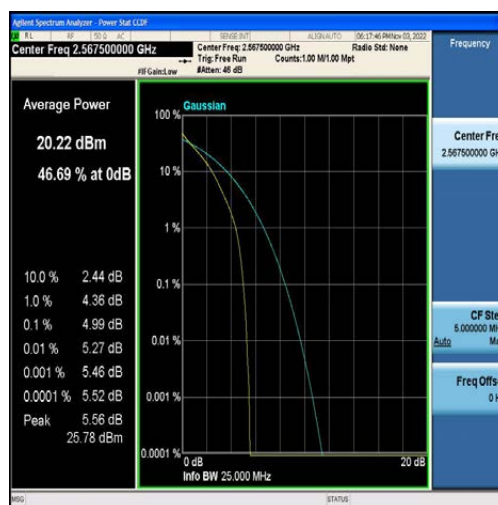

Band7-5MHz-QPSK-21425-25RB#0