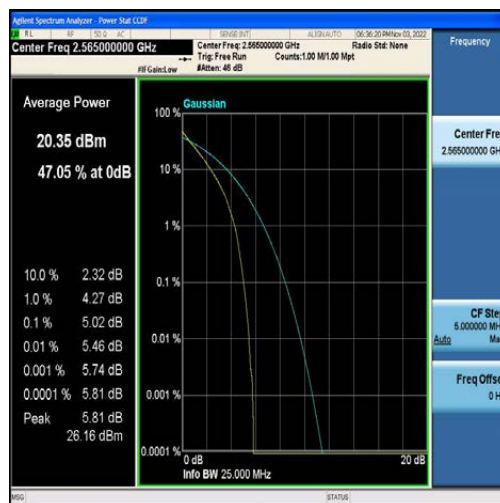

Band7-10MHz-QPSK-21400-50RB#0