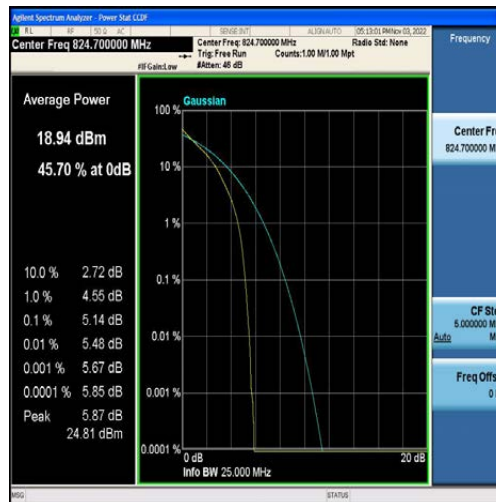

Band5-1.4MHz-QPSK-20407-6RB#0