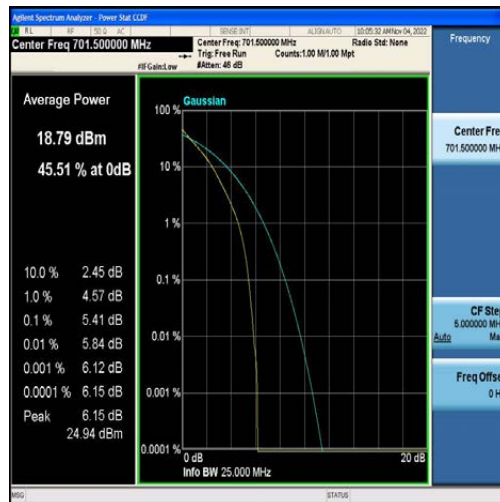

Band12-5MHz-QPSK-23035-25RB#0