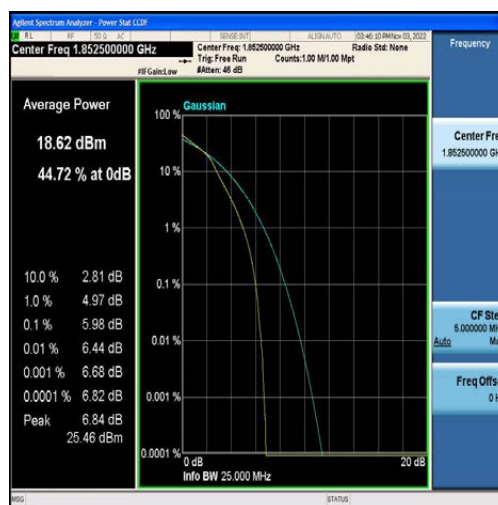

Band2-5MHz-16QAM-18625-25RB#0