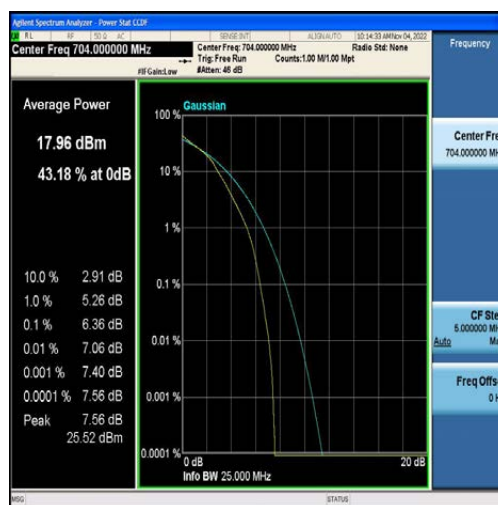

Band12-10MHz-16QAM-23060-50RB#0