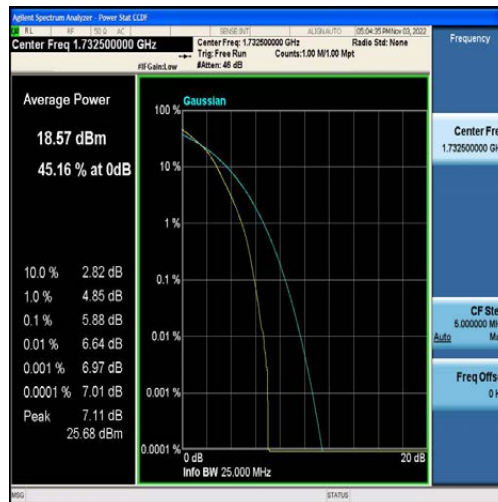

Band4-20MHz-16QAM-20175-100RB#0