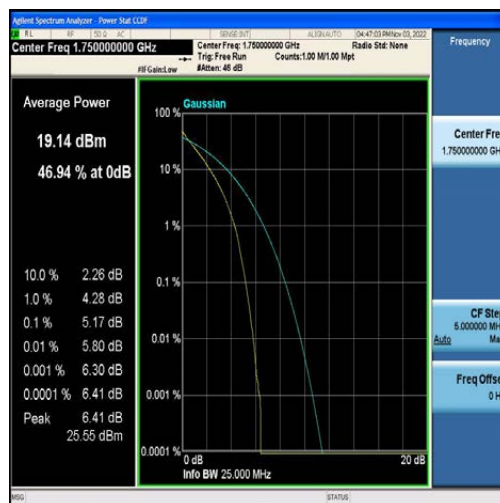

Band4-10MHz-QPSK-20350-50RB#0