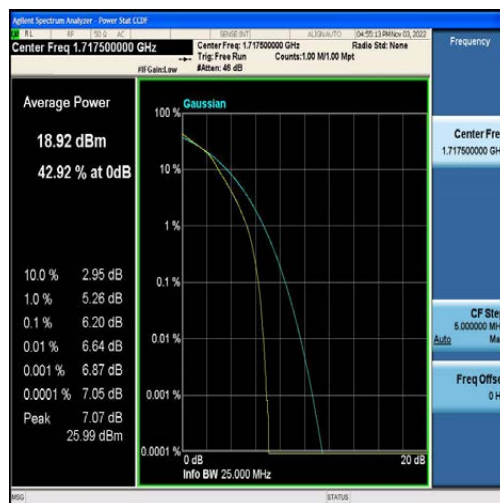

Band4-15MHz-16QAM-20025-75RB#0