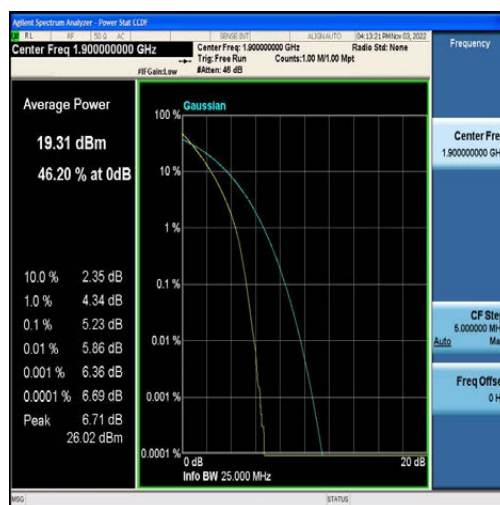

Band2-20MHz-QPSK-19100-100RB#0