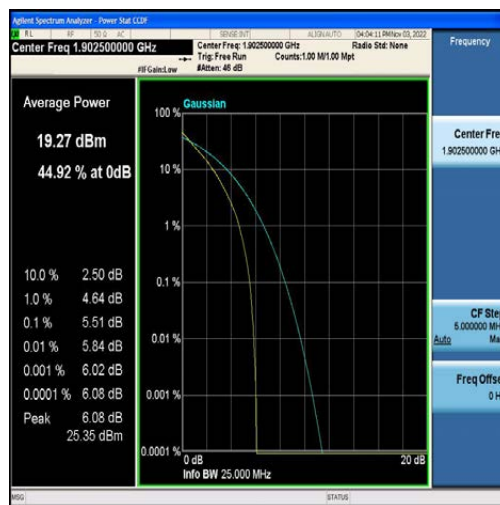

Band2-15MHz-QPSK-19125-75RB#0