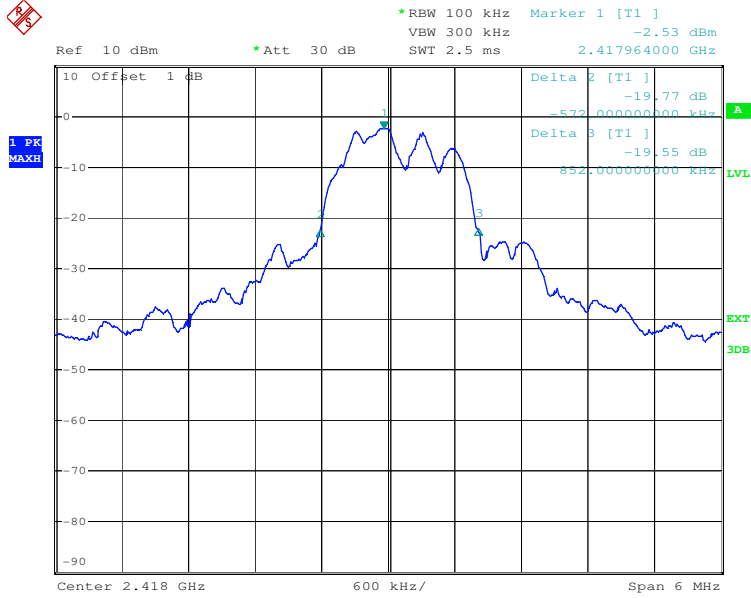

Appendix 1

Test Results

20dB Bandwidth

Tx frequency: 2418MHz

Date: 5.MAY.2017 17:17:39

Tx frequency: 2434MHz

Date: 5.MAY.2017 17:22:13

Tx frequency: 2457MHz