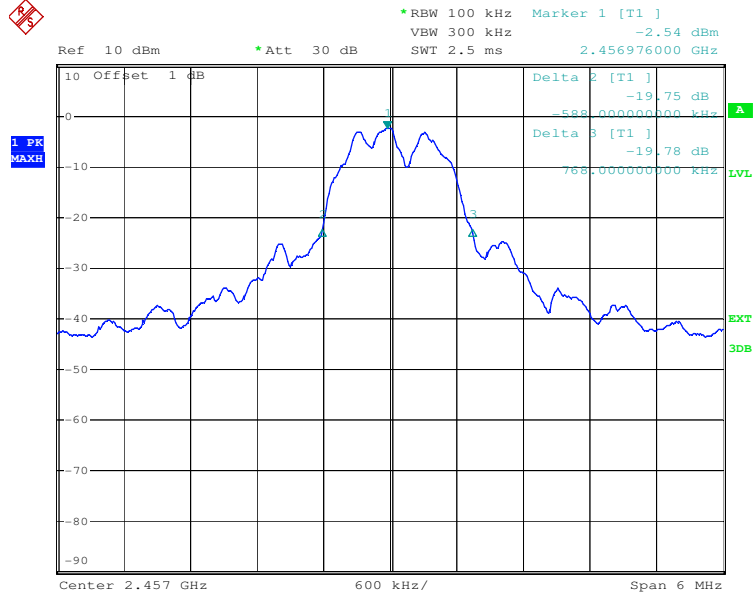

Appendix 1

Test Results

20dB Bandwidth

Tx frequency: 2418MHz

Date: 5.MAY.2017 17:17:39

Tx frequency: 2434MHz

Date: 5.MAY.2017 17:22:13

Tx frequency: 2457MHz