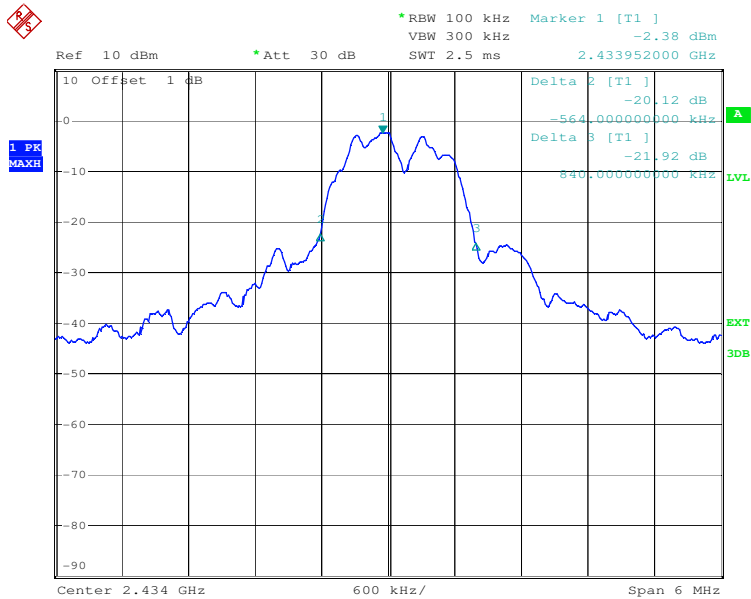

Appendix 1

Test Results

20dB Bandwidth

Tx frequency: 2418MHz

Date: 5.MAY.2017 17:17:39

Tx frequency: 2434MHz

Date: 5.MAY.2017 17:22:13

Tx frequency: 2457MHz