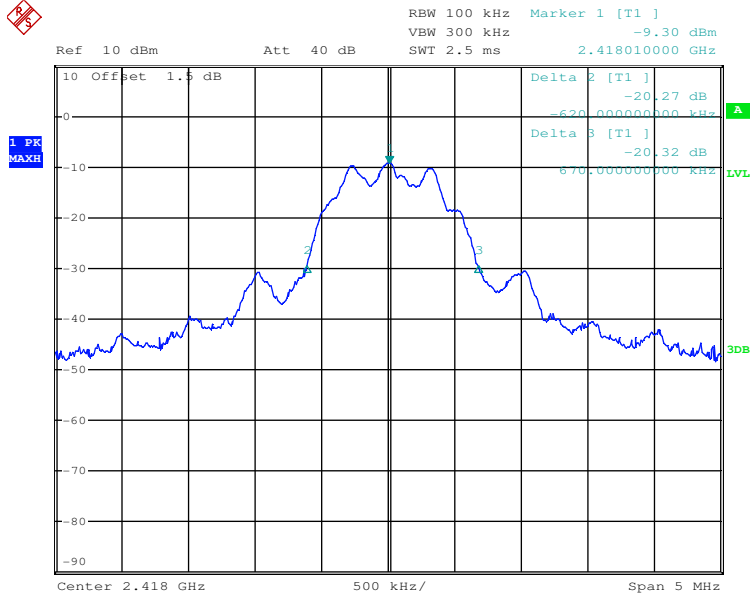

Appendix 1

Test Results

20dB Bandwidth

Tx frequency: 2418MHz

Date: 4.JAN.2017 17:37:59

Tx frequency: 2434MHz

Date: 4.JAN.2017 17:40:37

Tx frequency: 2457MHz