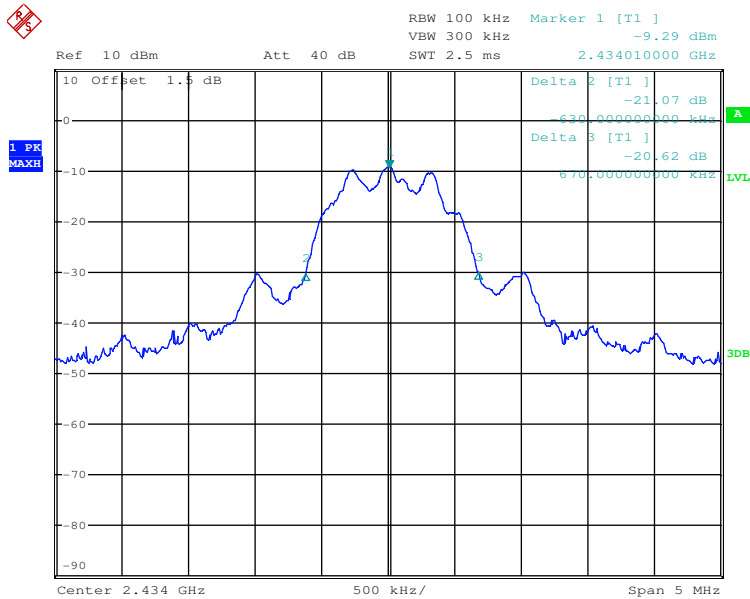

Appendix 1

Test Results

20dB Bandwidth

Tx frequency: 2418MHz

Date: 4.JAN.2017 17:37:59

Tx frequency: 2434MHz

Date: 4.JAN.2017 17:40:37

Tx frequency: 2457MHz