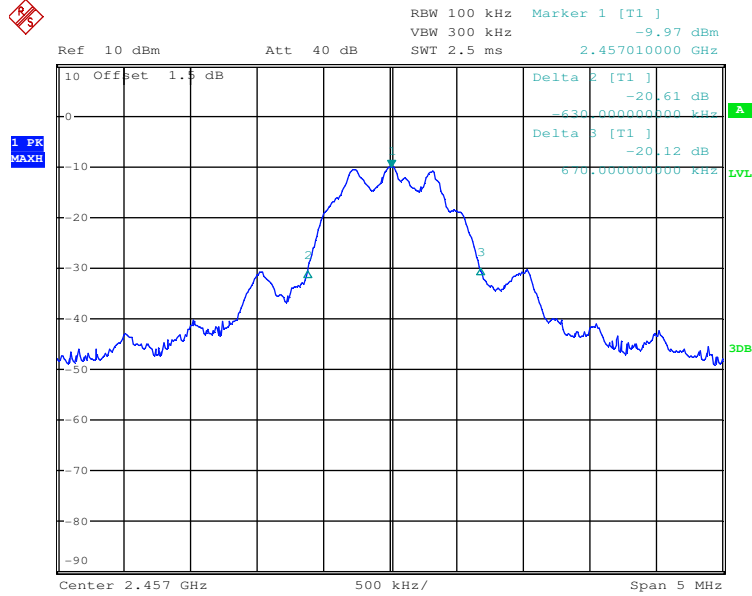

Appendix 1

Test Results

20dB Bandwidth

Tx frequency: 2418MHz

Date: 4.JAN.2017 17:37:59

Tx frequency: 2434MHz

Date: 4.JAN.2017 17:40:37

Tx frequency: 2457MHz