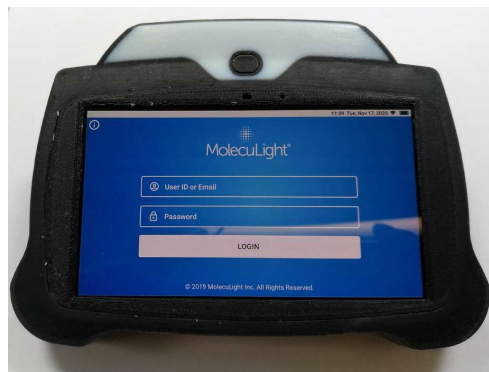

FCC ID: 2AFDI-ITCOQ626S  
IC: 9049A-ITCOQ626S

External Photos of Host Product Moleculight (from 6 sides: top, bottom, left, right, front and back).

FCC ID: 2AFDI-ITCOQ626S  
IC: 9049A-ITCOQ626S

# External Photos of Host Product SBI (from 6 sides: top, bottom, left, right, front and back).

Antenna  
Location

FCC ID: 2AFDI-ITCOQ626S  
IC: 9049A-ITCOQ626S  
Model: Open-Q™ 626 SOM