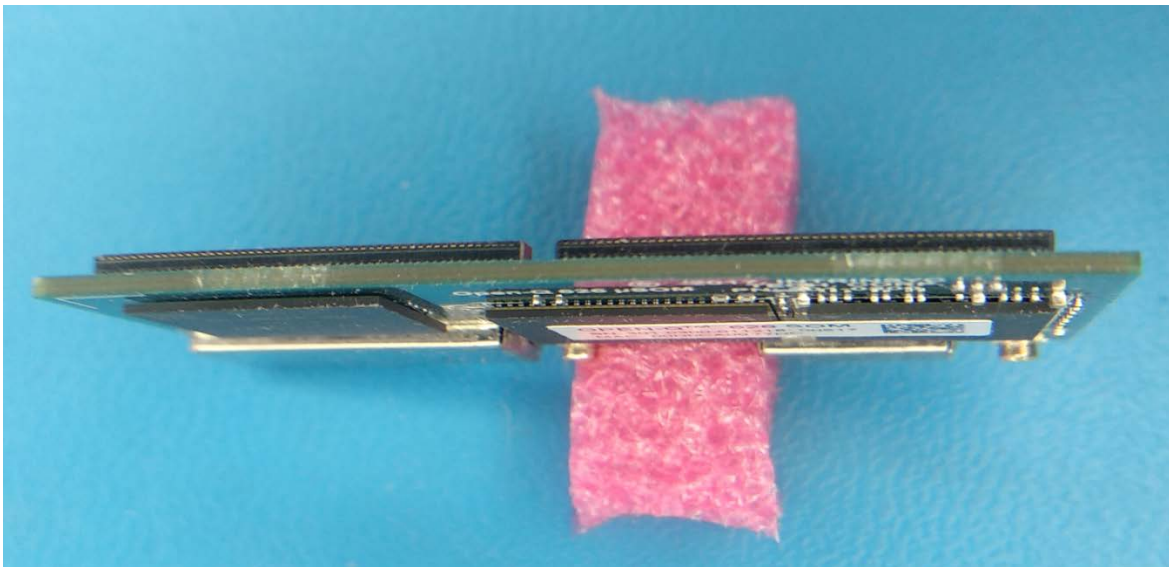

FCC ID: 2AFDI-ITCOQ626S  
IC: 9049A-ITCOQ626S

External Photos of Host Product Moleculight (from 6 sides: top, bottom, left, right, front and back).

FCC ID: 2AFDI-ITCOQ626S  
IC: 9049A-ITCOQ626S

# External Photos of Host Product SBI (from 6 sides: top, bottom, left, right, front and back).

Antenna  
Location

FCC ID: 2AFDI-ITCOQ626S  
IC: 9049A-ITCOQ626S  
Model: Open-Q™ 626 SOM

### External Photos

Top Side (with RF Shields Installed)

Bottom Side

FCC ID: 2AFDI-ITCOQ626S  
IC: 9049A-ITCOQ626S  
Model: Open-Q™ 626 SOM

## External Photos

Right Board Edge

Top Board Edge

FCC ID: 2AFDI-ITCOQ626S  
IC: 9049A-ITCOQ626S  
Model: Open-Q™ 626 SOM