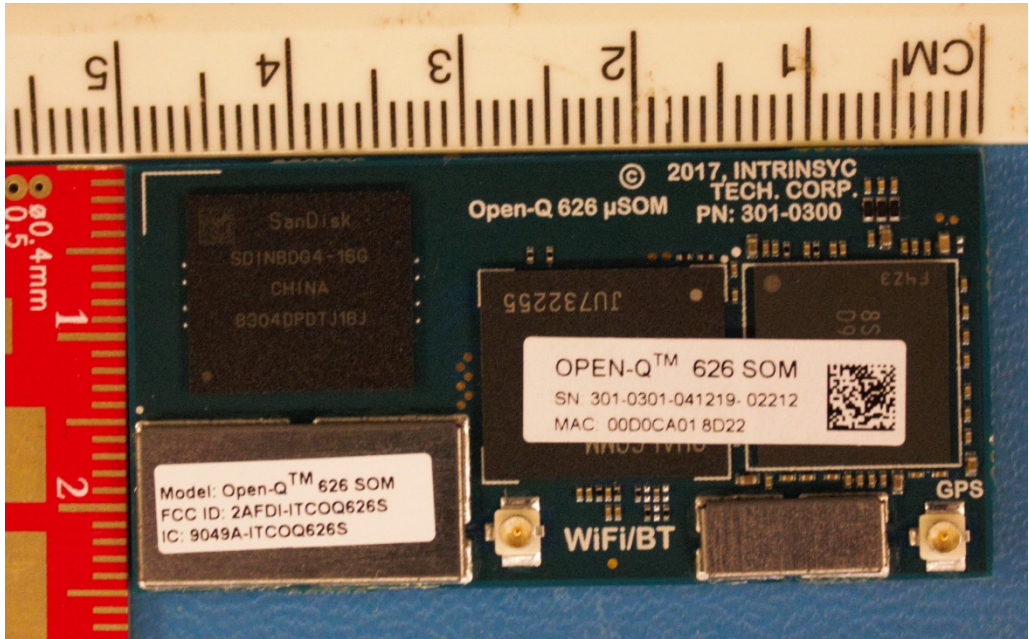

FCC ID: 2AFDI-ITCOQ626S  
IC: 9049A-ITCOQ626S

External Photos of Host Product Moleculight (from 6 sides: top, bottom, left, right, front and back).

FCC ID: 2AFDI-ITCOQ626S  
IC: 9049A-ITCOQ626S

# External Photos of Host Product SBI (from 6 sides: top, bottom, left, right, front and back).

Antenna  
Location

FCC ID: 2AFDI-ITCOQ626S  
IC: 9049A-ITCOQ626S  
Model: Open-Q™ 626 SOM

### External Photos

Top Side (with RF Shields Installed)

Bottom Side

FCC ID: 2AFDI-ITCOQ626S  
IC: 9049A-ITCOQ626S  
Model: Open-Q™ 626 SOM