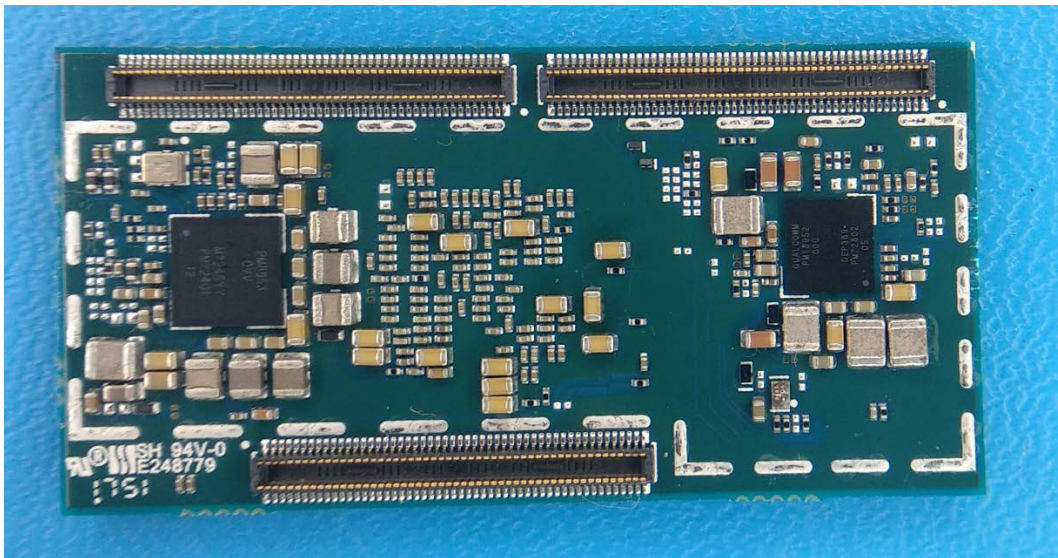

FCC ID: 2AFDI-ITCOQ626S  
IC: 9049A-ITCOQ626S

External Photos of Host Product Moleculight (from 6 sides: top, bottom, left, right, front and back).

FCC ID: 2AFDI-ITCOQ626S  
IC: 9049A-ITCOQ626S

# External Photos of Host Product SBI (from 6 sides: top, bottom, left, right, front and back).

Antenna  
Location

FCC ID: 2AFDI-ITCOQ626S  
IC: 9049A-ITCOQ626S  
Model: Open-Q™ 626 SOM

### External Photos

Top Side (with RF Shields Installed)

Bottom Side

FCC ID: 2AFDI-ITCOQ626S  
IC: 9049A-ITCOQ626S  
Model: Open-Q™ 626 SOM

## External Photos

Right Board Edge

Top Board Edge

FCC ID: 2AFDI-ITCOQ626S  
IC: 9049A-ITCOQ626S  
Model: Open-Q™ 626 SOM