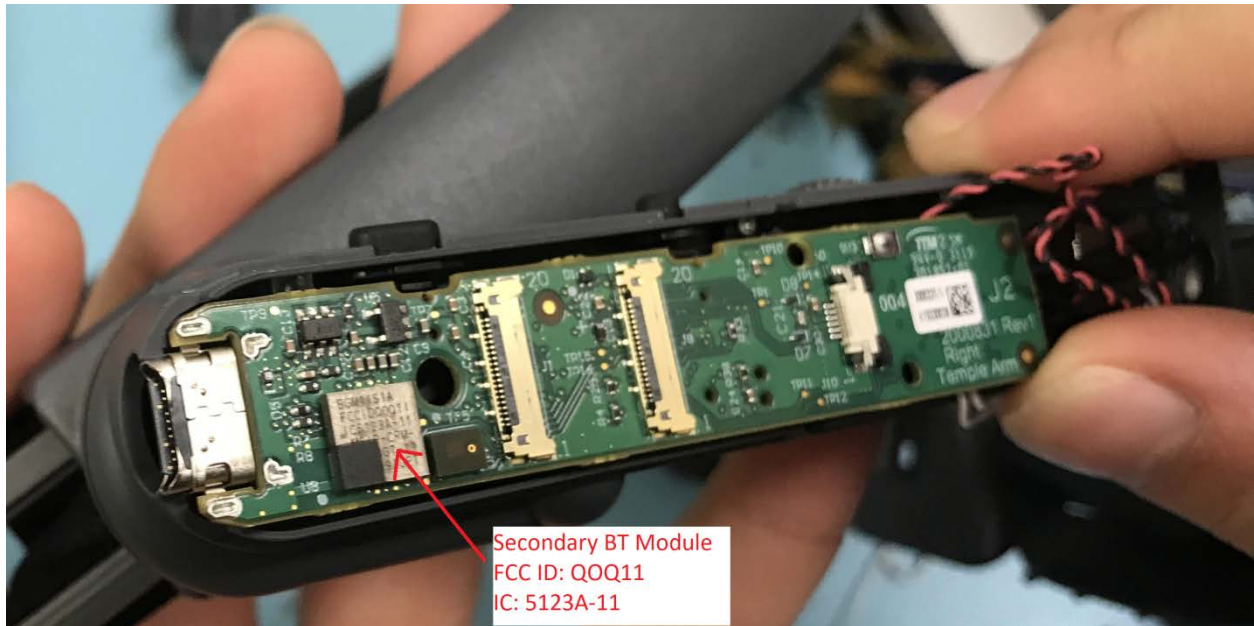

Secondary BT Module BGM11S
FCC ID: QQQ11
IC: 5123A-11

Host Internal Photo Showing Location Secondary BT module

Right Temple Arm Cover Removed Showing BT Secondary Module (antenna is integrated into module)