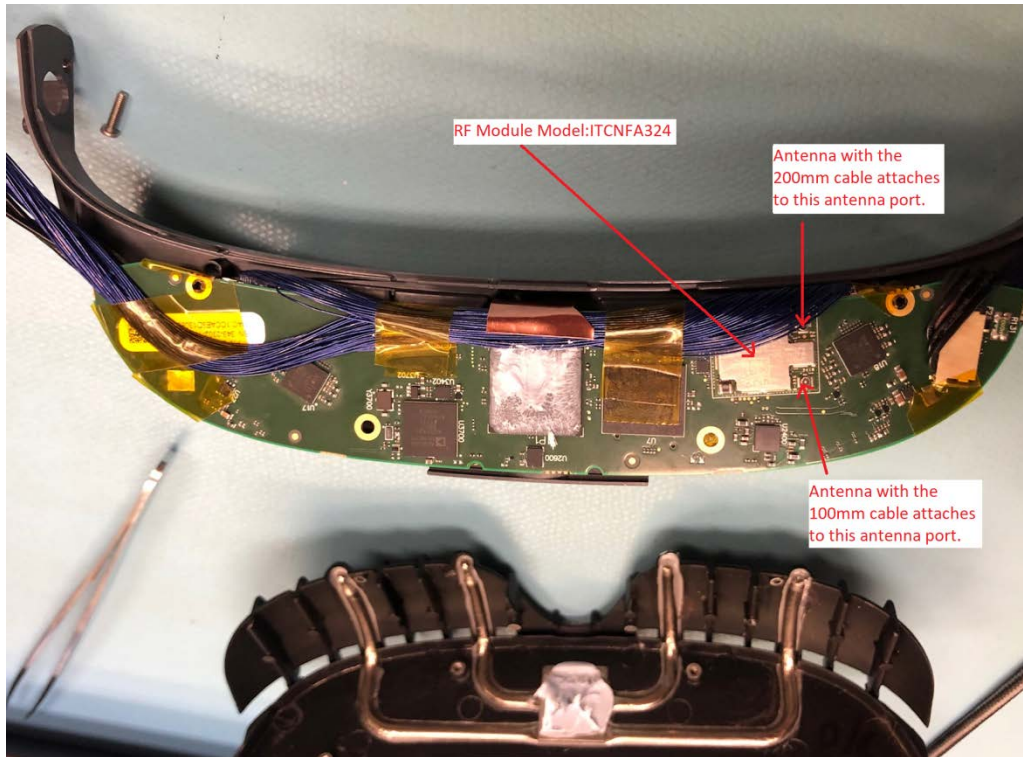

Primary WLAN BT Module  
FCC ID: 2AFDI-ITCNFA324  
IC: 9049A-ITCNFA324  
Model: ITCNFA324

### Host Internal Photo Showing Location of Antennas and RF Module

### Top Covers Removed Showing RF module and Antenna Connections

Secondary BT Module BGM11S  
FCC ID: QQQ11  
IC: 5123A-11

### Host Internal Photo Showing Location Secondary BT module

Right Temple Arm Cover Removed Showing BT Secondary Module (antenna is integrated into module)

Position of BT Secondary Module on the Host